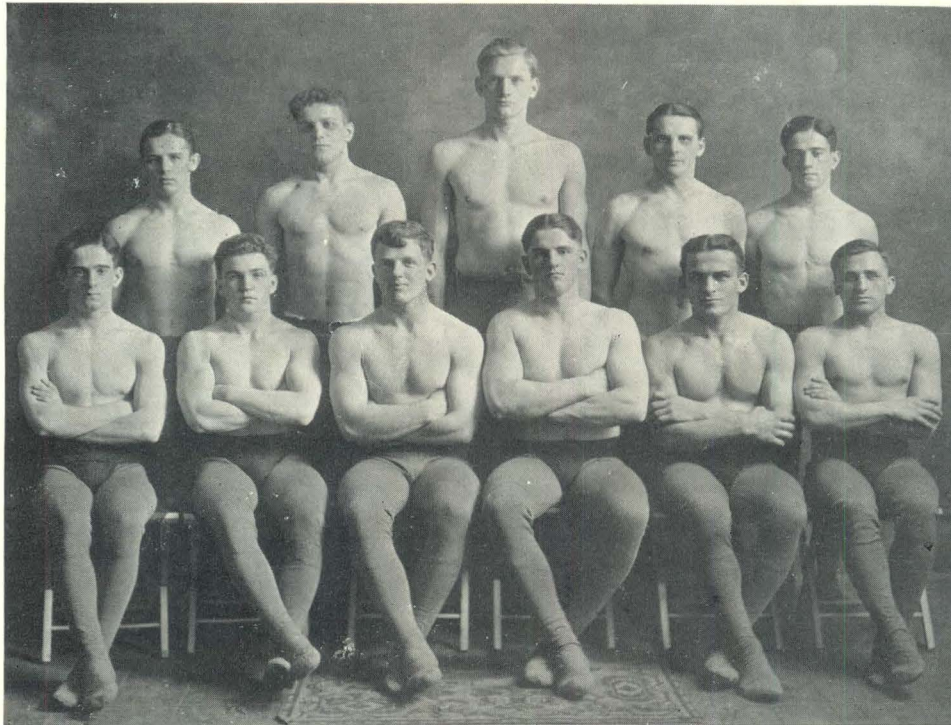

DECHANT   SHAAK   KUNKEL   SCHENCK   A. MOORE
L. MOORE   McCULLOUGH   CAPTAIN HORNER   SNYDER   MANTZ   KAHLEY

Wrestling Team

Coach: C. W. MAYSER

Captain: O. T. HORNER

Acting Manager: C. R. ESHLEMAN

115 pound	L. Moore
125 pound	H. D. Kahley, A. Moore
135 pound	D. McCullough, P. Shenk
145 pound	O. T. Horner
158 pound	W. H. Mantz
175 pound	R. P. Snyder
Unlimited	P. A. Kunkel

One Hundred Ninety Nine