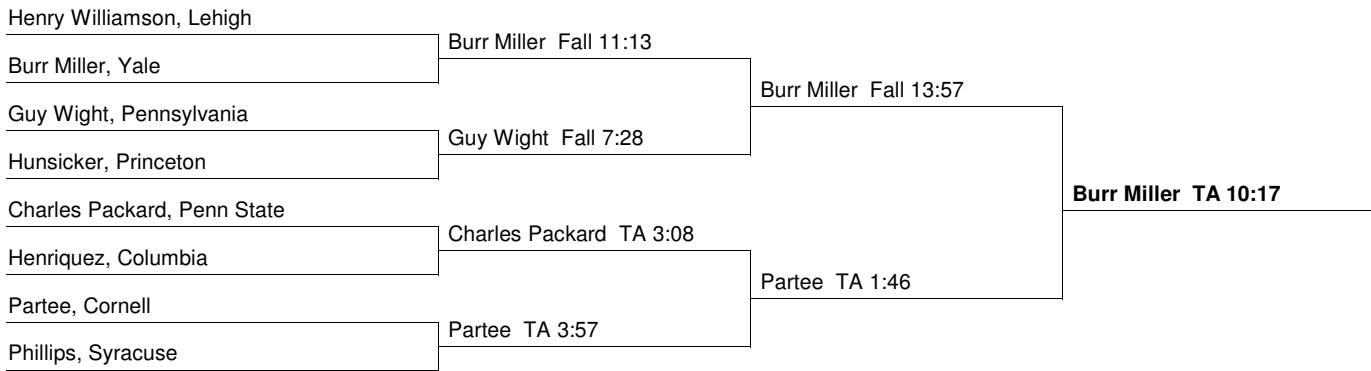

**1926 EIWA Championship
3/19/1926 and 3/20/1926 at Penn State**

158 Weight Class

Consolation Bouts

Second Place

WRB Second   Guy Wight, Pennsylvania defeated Henry Williamson, Lehigh - TA OT 1:38
Final Second   Partee, Cornell defeated Guy Wight, Pennsylvania - TA 4:46

Third Place

WRB Third   Charles Packard, Penn State defeated Phillipps, Syracuse
Final Third   Charles Packard, Penn State defeated Guy Wight, Pennsylvania