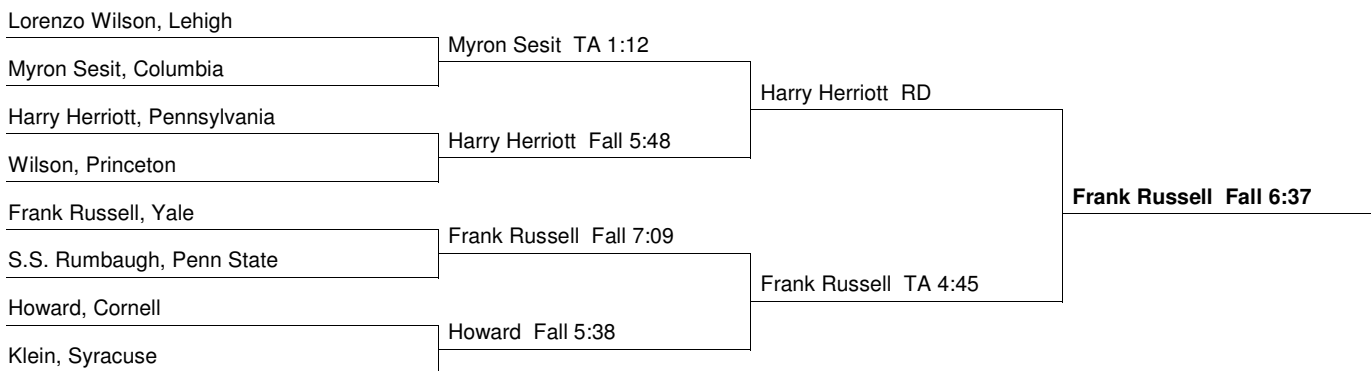

175 Weight Class

Consolation Bouts

Second Place

WRB Second   S.S. Rumbaugh, Penn State defeated Howard, Cornell - Fall 11:01
Final Second   S.S. Rumbaugh, Penn State defeated Harry Herriott, Pennsylvania - Fall 5:43

Third Place

Final Third   Harry Herriott, Pennsylvania defeated Howard, Cornell