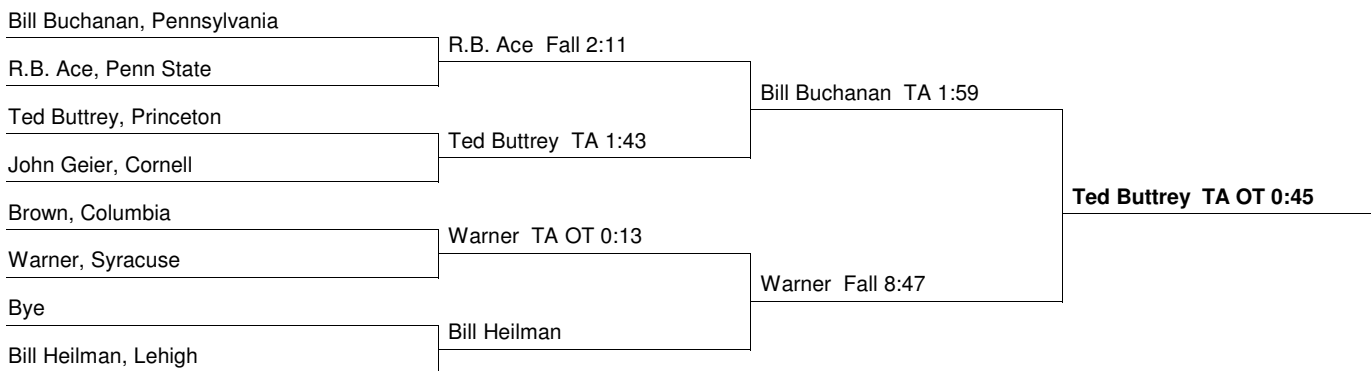

145 Weight Class

Consolation Bouts

Second Place

WRB Second   John Geier, Cornell defeated R.B. Ace, Penn State - TA 6:50
Final Second   John Geier, Cornell defeated Warner, Syracuse - TA OT 5:35

Third Place

Final Third   R.B. Ace, Penn State defeated Warner, Syracuse - DFT