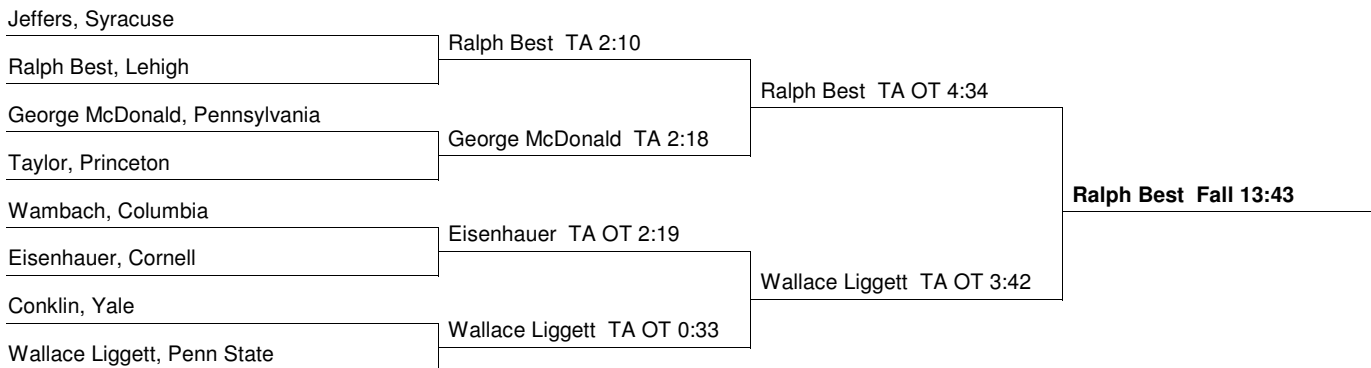

125 Weight Class

Consolation Bouts

Second Place

WRB Second   George McDonald, Pennsylvania defeated Jeffers, Syracuse - TA 2:35
Final Second   George McDonald, Pennsylvania defeated Wallace Liggett, Penn State - TA OT 1:28

Third Place

WRB Third   Jeffers, Syracuse defeated Taylor, Princeton - DFT
Final Third   Jeffers, Syracuse defeated Wallace Liggett, Penn State - Fall