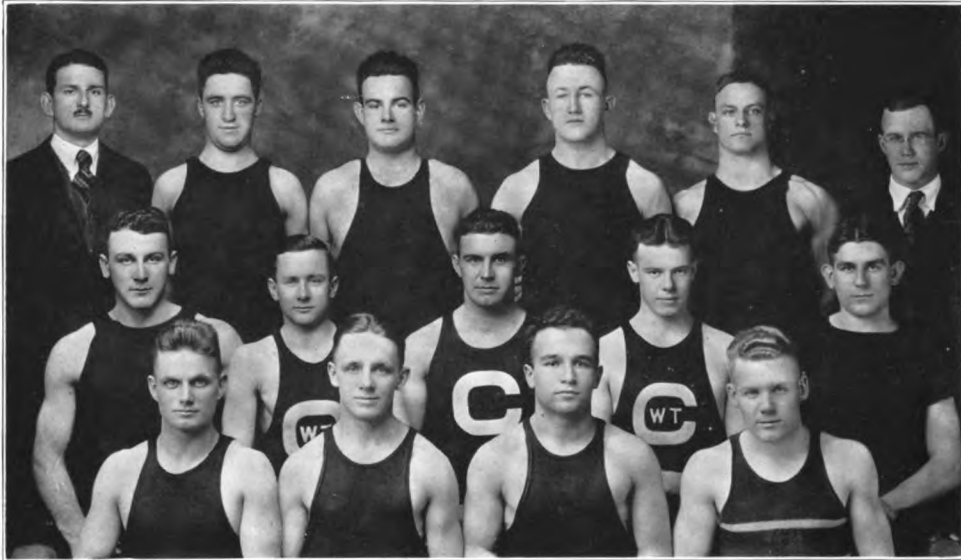

## *Review of The 1918-19 Season*

This year's wrestling team was handicapped from the very outset by the lack of experienced material and the loss of Coach "Walt" O'Connell, who left here last Spring to go overseas. Fortunately however, George Bullard, last years intercollegiate point winner, was in town and offered his assistance to the team as coach. Conroy of the 1917 team and Zepp, Tuttle and Ackerly of last year's team were the only men on the squad with any previous experience. Due to the lack of finances, Cornell's only meet was the Intercollegiates and thus we see that the team made an excellent showing considering the difficulties with which they were beset, together with the fact that Captain Zepp and McBride were prevented from participating in the championships due to injuries received in practice.

ZEPP

The Intercollegiates were held at Penn State this year and Lehigh, Columbia, Pennsylvania and Cornell all sent teams to compete with the home team which was awarded last year's championship. They had little difficulty in again annexing the premier laurels although Lehigh was a close second followed by the Red and White who took third place. Ackerly and Conroy were the only Cornellians who won first places but Tuttle and Noonan also figured in the point score by taking third place each. The other men representing Cornell in the meet were Howell, Wiedorn and Lockwood who, although they failed to score, put up excellent competition.

Thus, although failing to win the Intercollegiate Championship, the Varsity worked hard and faithfully and this year's work will do much to lay the foundation for the championship in 1920.

COLLUM      CONROY      COMSTOCK      NONNAN      SNEDEKER      BULLARD  
 McBRIDE      ACKERLY      ZEPPE      TUTTLE      WIEDORN  
                  VAN DOREN      HOWELL      LEPPART      DEVENBECK