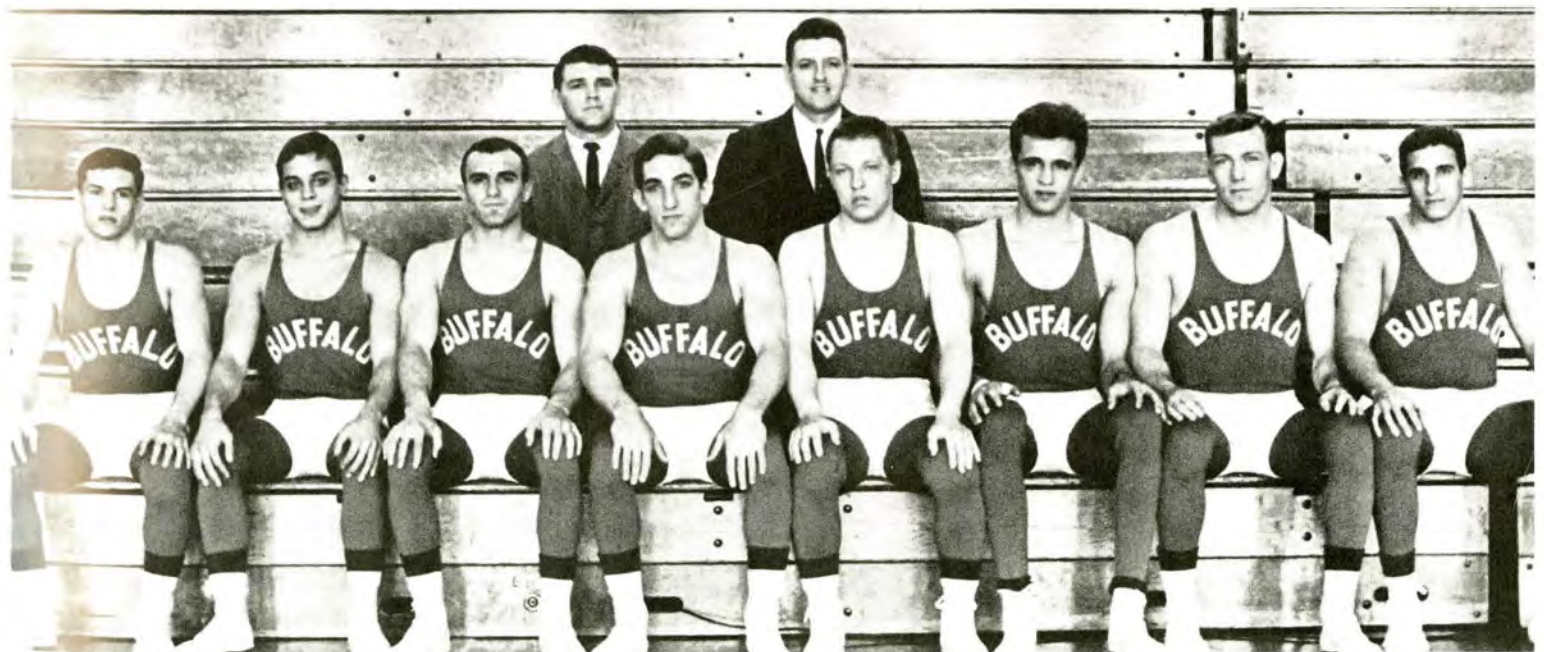

WRESTLING

Although this year was expected to be one of rebuilding, Coach Ron LaRoque's matmen have encountered more adversities than expected. The loss of versatile Bill Miner, early in the season, coupled with other ill-timed injuries have handicapped the Bulls in their rigorous mat schedule. Captain Norm Keller and undefeated Gary Fowler have been outstanding for the matmen. The return of nine lettermen and the addition of several excellent frosh prospects will enable the team to improve on this year's record, barring injuries of course.

U. B.	Opponent	
21	Ontario Ag.	11
16	RIT	21
16	Brockport	16
19	Plattsburgh	16
10	Colgate	22
2	Cortland	36
5	Ithaca	28
23	Alfred	14

BOTTOM ROW: G. Fowler, H. Gullia, B. Miner, R. Cushing, B. Heidt, D. Burr, N. Keller, A. Stiglitz, E. Wolf. TOP ROW: R. LaRoque, Coach; J. Valentie, Coach.