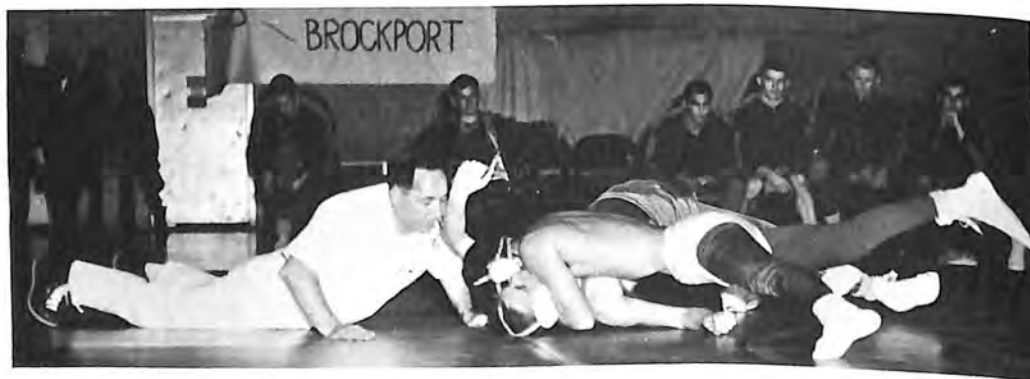

New to the winter sports roster this year was the wrestling team coached by Mr. McIntyre. An extremely enthusiastic coach, he shaped the team into one worthy of the overflowing crowds that attended the home meets.

A record of being undefeated at home is one of which the Eagles can be very proud. At the state meet, the team as a whole placed third and Pete Logan placed first in the heavyweight division.

Co-captains for the 1962-63 season were Bill Mull and Terry Mather.