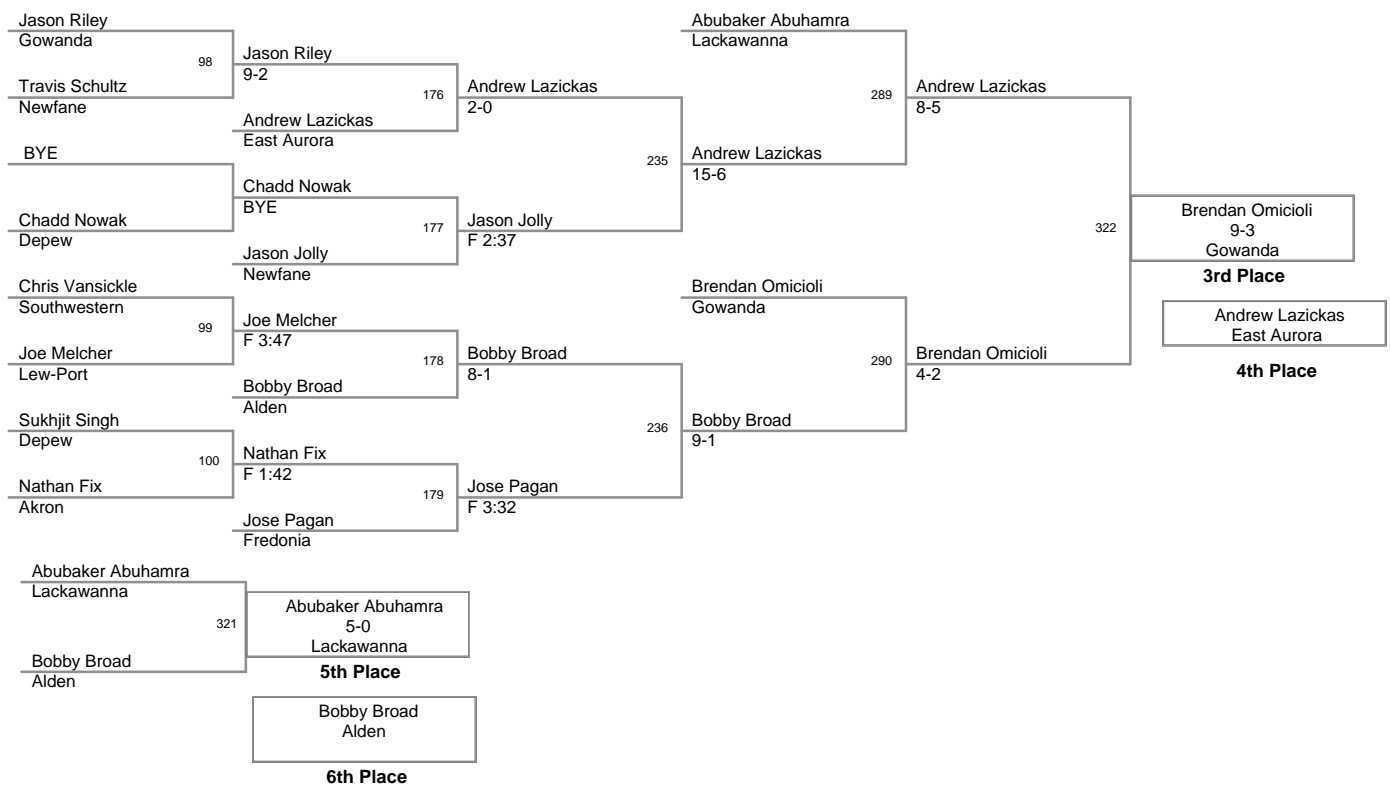

Division: 2010_Class_AA Div.

Consolation Finals - 5th Place

96 Lbs: Sean Sluberski, Fredonia DEC Ryan Kromer, Lew-Port 6-3
103 Lbs: Dustin Wells, Medina DEC Brett Swan, Southwestern 4-2
112 Lbs: Abubaker Abuhadra, Lackawanna DEC Bobby Broad, Alden 5-0
119 Lbs: Drew Hull, Roy-Hart DEC Dylan Elliott, Gowanda 6-5
125 Lbs: Jake Choate, Tonawanda MAJOR Evan Watson, Southwestern 13-5
130 Lbs: Nick Paul, Lew-Port BYE
135 Lbs: Jon OBrien, Gowanda DEC Jake Peters, Roy-Hart 2-1
140 Lbs: Zach Buckley, Fredonia DEC Zach Blakley, Roy-Hart 7-0
145 Lbs: Steve Lakes, Newfane DEC Riley Sheldon, Southwestern 10-3
152 Lbs: Jeremy Kujawa, Fredonia DEC Joe Greis, Alden 14-11
160 Lbs: Steve Goedel, Eden DEC James Delucas, Newfane 8-3
171 Lbs: Casey Manicki, Roy-Hart DEC Tom Patti, Lew-Port 11-7
189 Lbs: Sam Lewandowski, Eden DEC Christian Saden, Fredonia 5-1
215 Lbs: Rob Weatherlow, Fredonia FALL Nikalaus Tilley, Dunkirk F 2:43
285 Lbs: Jake Summers, Newfane FALL Matthew Montesanti, Medina F 2:52

96 Lbs

103 Lbs

112 Lbs

119 Lbs

125 Lbs

130 Lbs

135 Lbs

140 Lbs