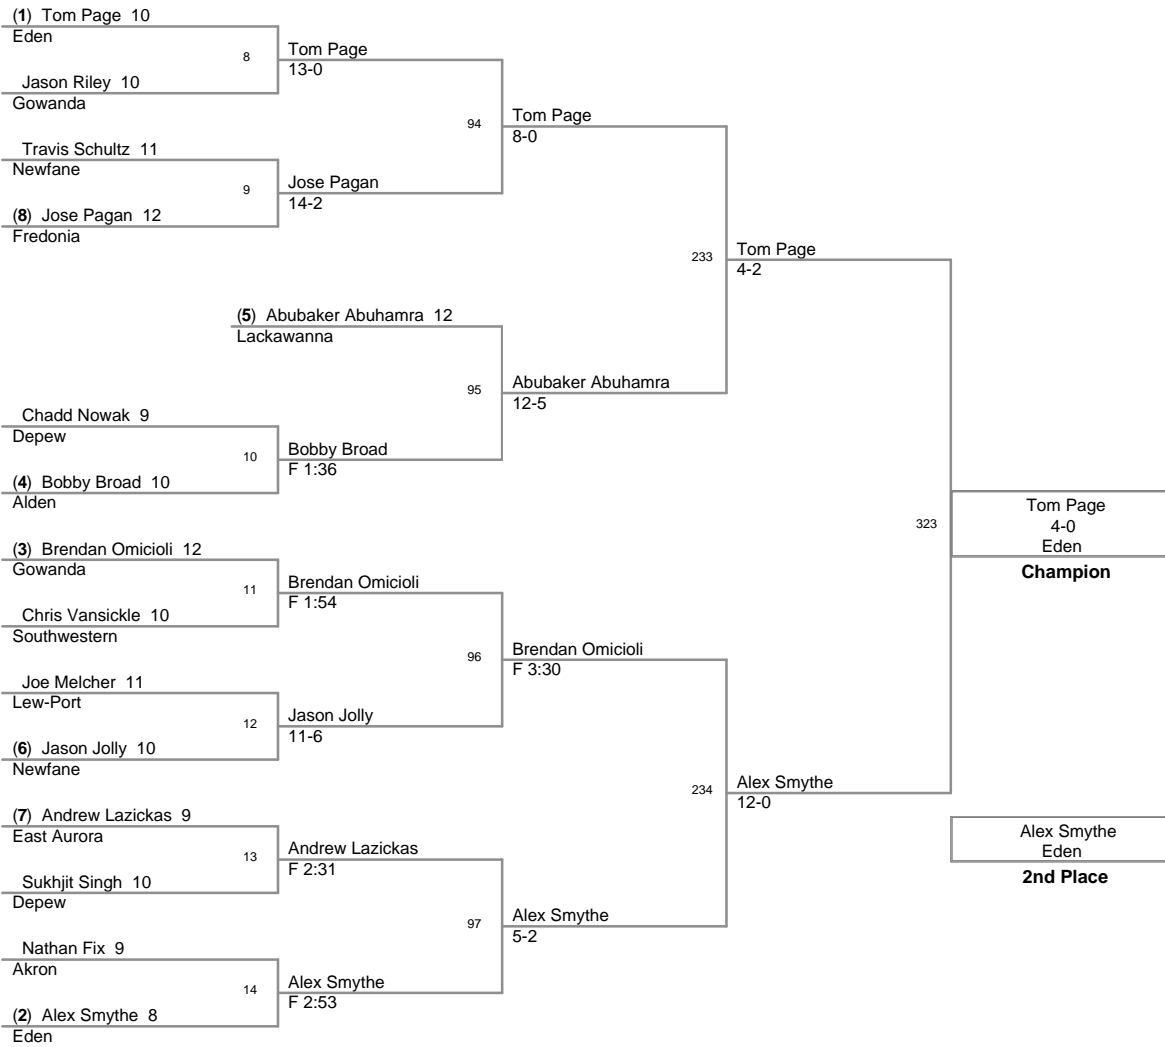

Division: 2010_Class_AA Div.

Consolation Finals - 5th Place

96 Lbs: Sean Sluberski, Fredonia DEC Ryan Kromer, Lew-Port 6-3
103 Lbs: Dustin Wells, Medina DEC Brett Swan, Southwestern 4-2
112 Lbs: Abubaker Abuhadra, Lackawanna DEC Bobby Broad, Alden 5-0
119 Lbs: Drew Hull, Roy-Hart DEC Dylan Elliott, Gowanda 6-5
125 Lbs: Jake Choate, Tonawanda MAJOR Evan Watson, Southwestern 13-5
130 Lbs: Nick Paul, Lew-Port BYE
135 Lbs: Jon OBrien, Gowanda DEC Jake Peters, Roy-Hart 2-1
140 Lbs: Zach Buckley, Fredonia DEC Zach Blakley, Roy-Hart 7-0
145 Lbs: Steve Lakes, Newfane DEC Riley Sheldon, Southwestern 10-3
152 Lbs: Jeremy Kujawa, Fredonia DEC Joe Greis, Alden 14-11
160 Lbs: Steve Goedel, Eden DEC James Delucas, Newfane 8-3
171 Lbs: Casey Manicki, Roy-Hart DEC Tom Patti, Lew-Port 11-7
189 Lbs: Sam Lewandowski, Eden DEC Christian Saden, Fredonia 5-1
215 Lbs: Rob Weatherlow, Fredonia FALL Nikalaus Tilley, Dunkirk F 2:43
285 Lbs: Jake Summers, Newfane FALL Matthew Montesanti, Medina F 2:52

96 Lbs

103 Lbs

112 Lbs

119 Lbs

125 Lbs

130 Lbs

135 Lbs

140 Lbs