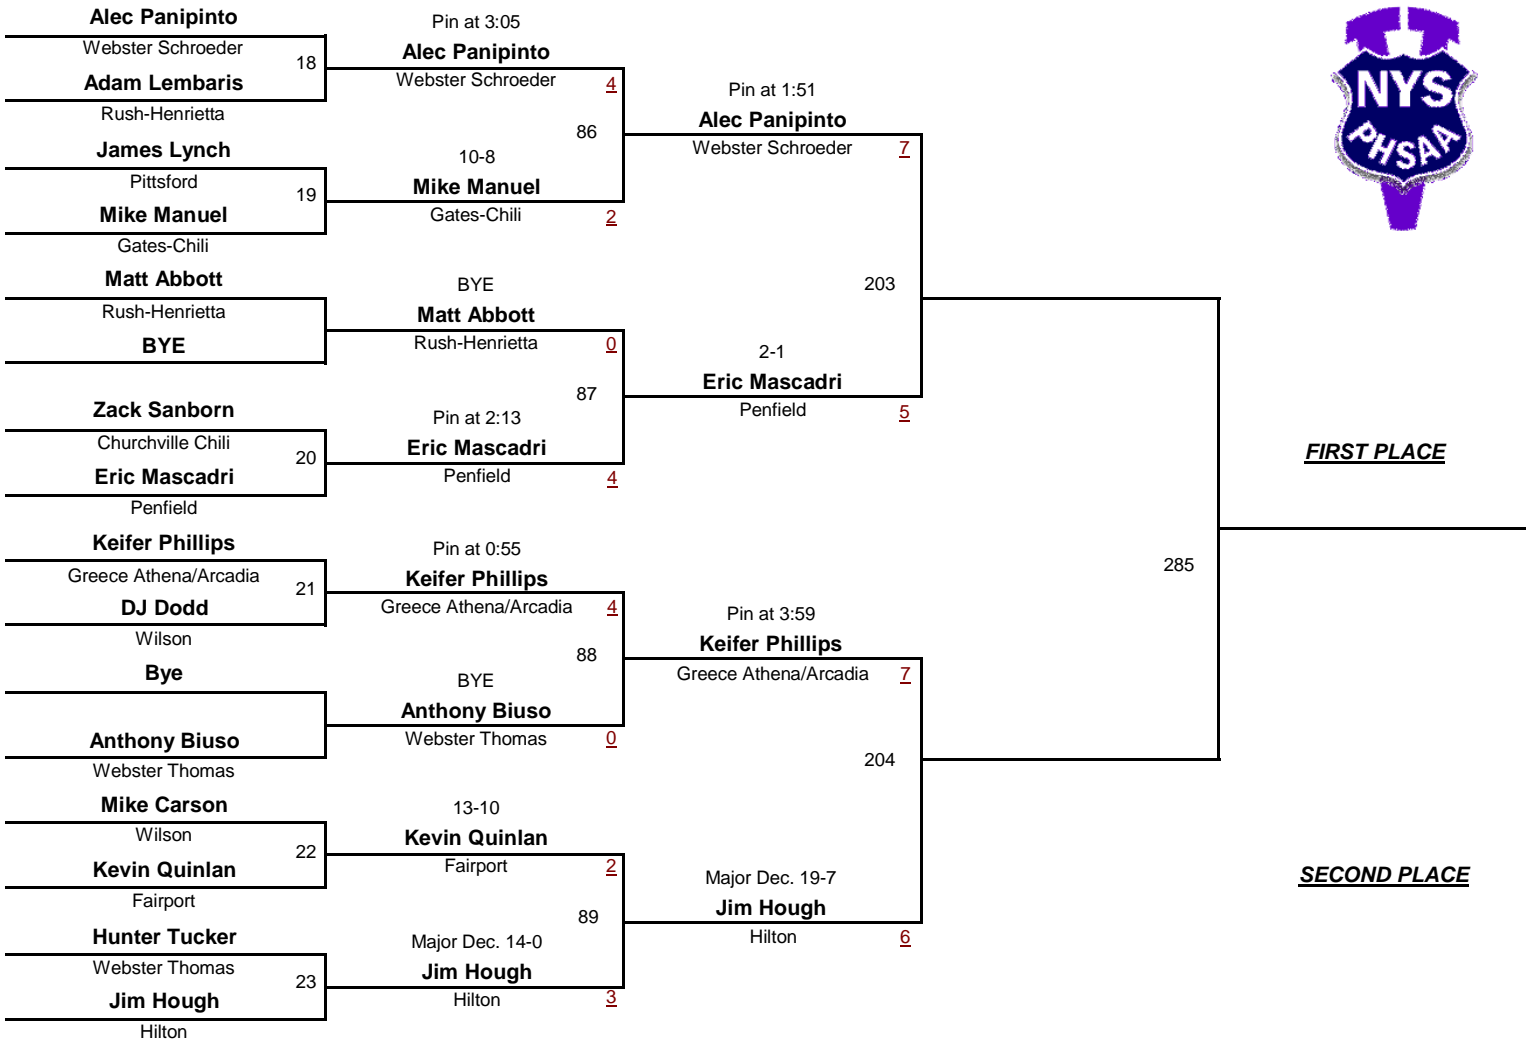

VARSITY

DIVISION

145

WEIGHT

2010 NYSPHSAA Section V Class AA Championships