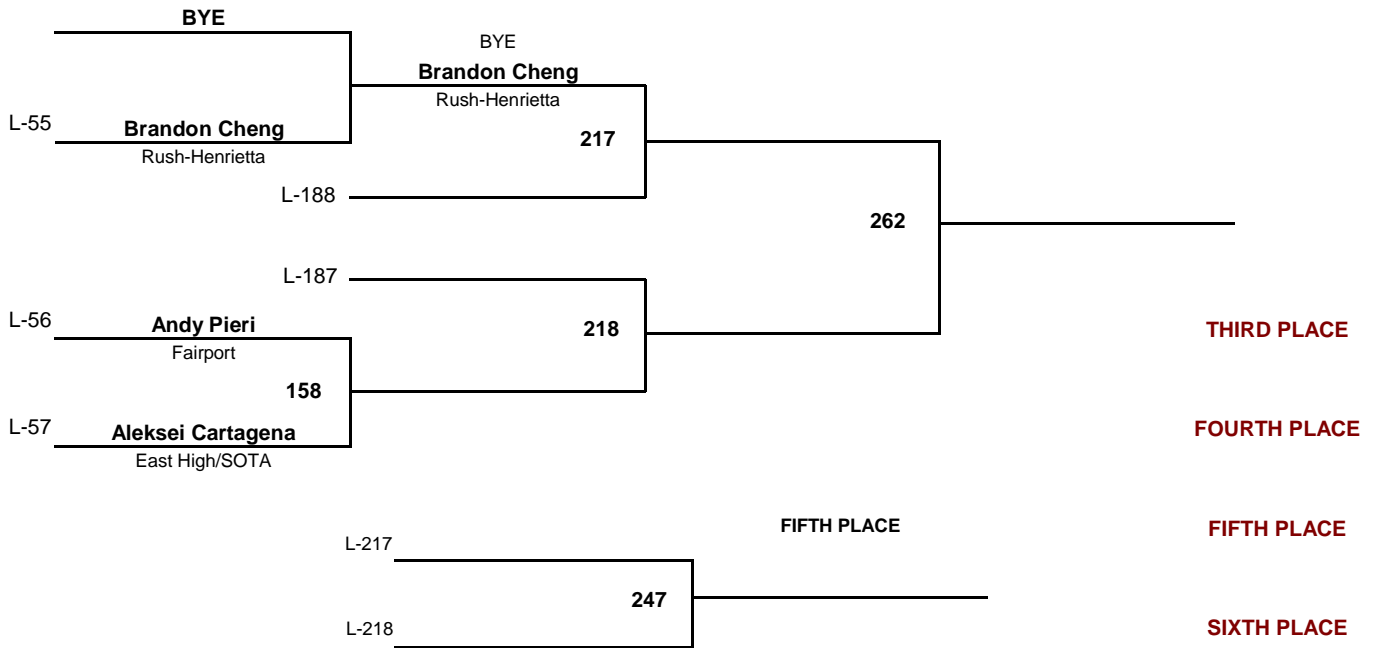

SECOND PLACE

[Underlined numbers, if shown, are TEAM POINTS]

VARSITY

DIVISION

103

WEIGHT

2010 NYSPHSAA Section V Class AA Championships

VARSITY