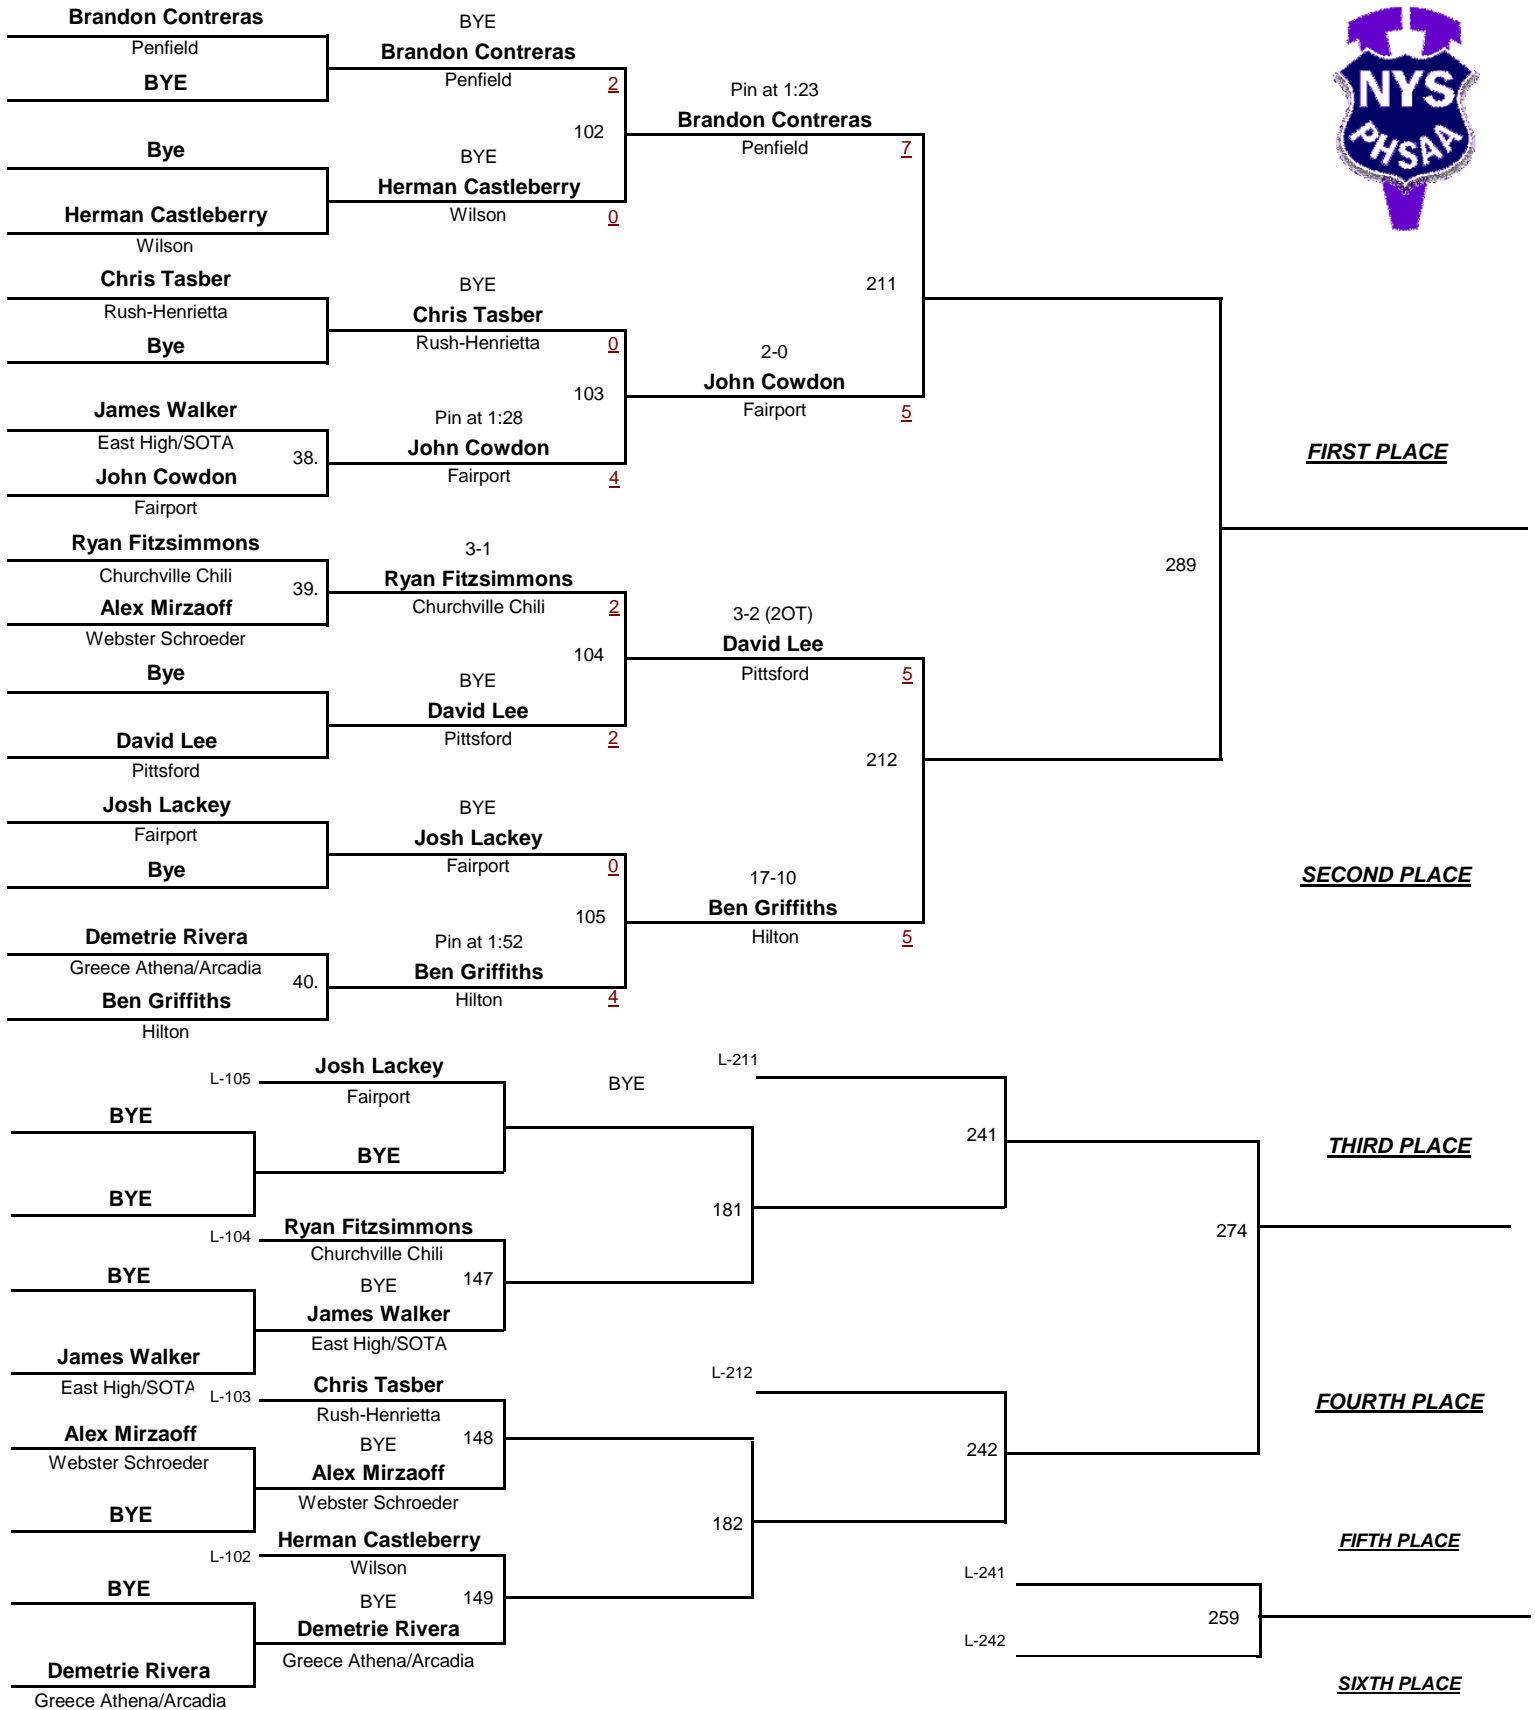

VARSITY

DIVISION

189

WEIGHT

2010 NYSPHSAA Section V Class AA Championships