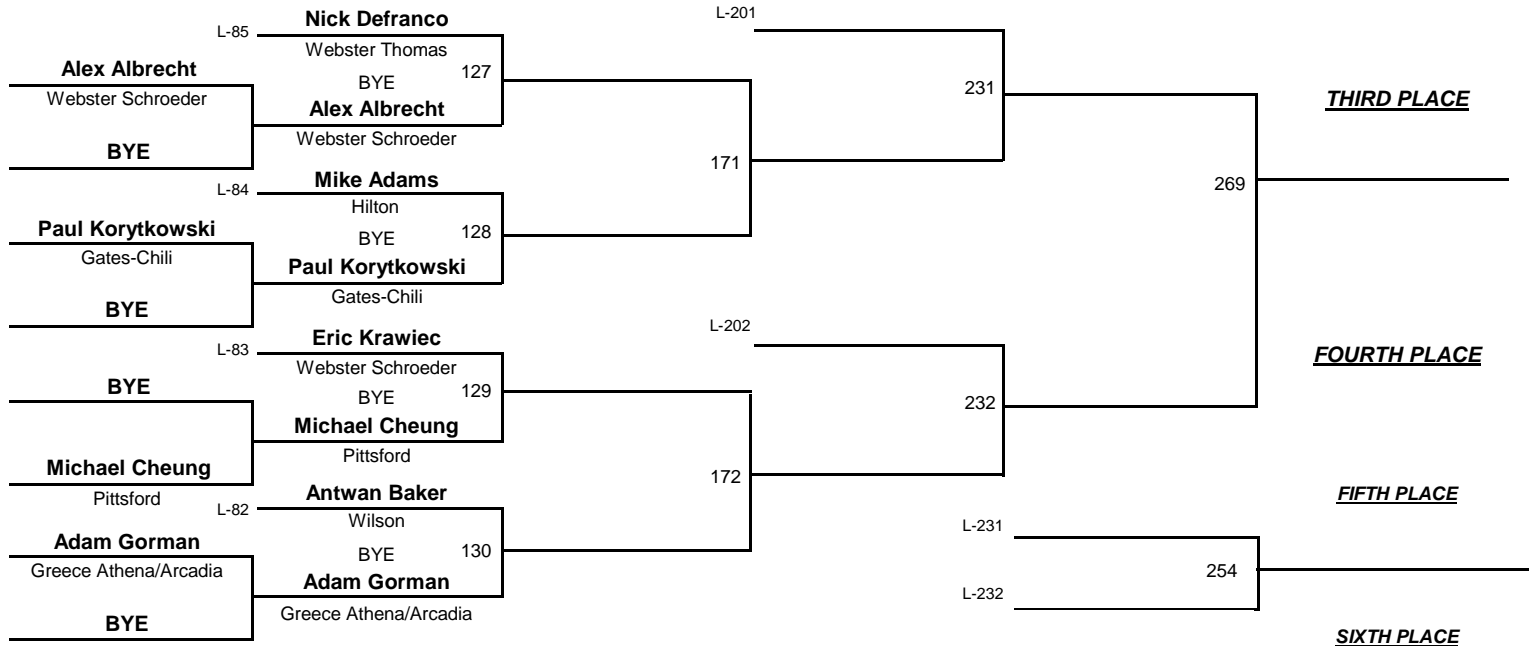

VARSITY

DIVISION

140

WEIGHT

2010 NYSPHSAA Section V Class AA Championships