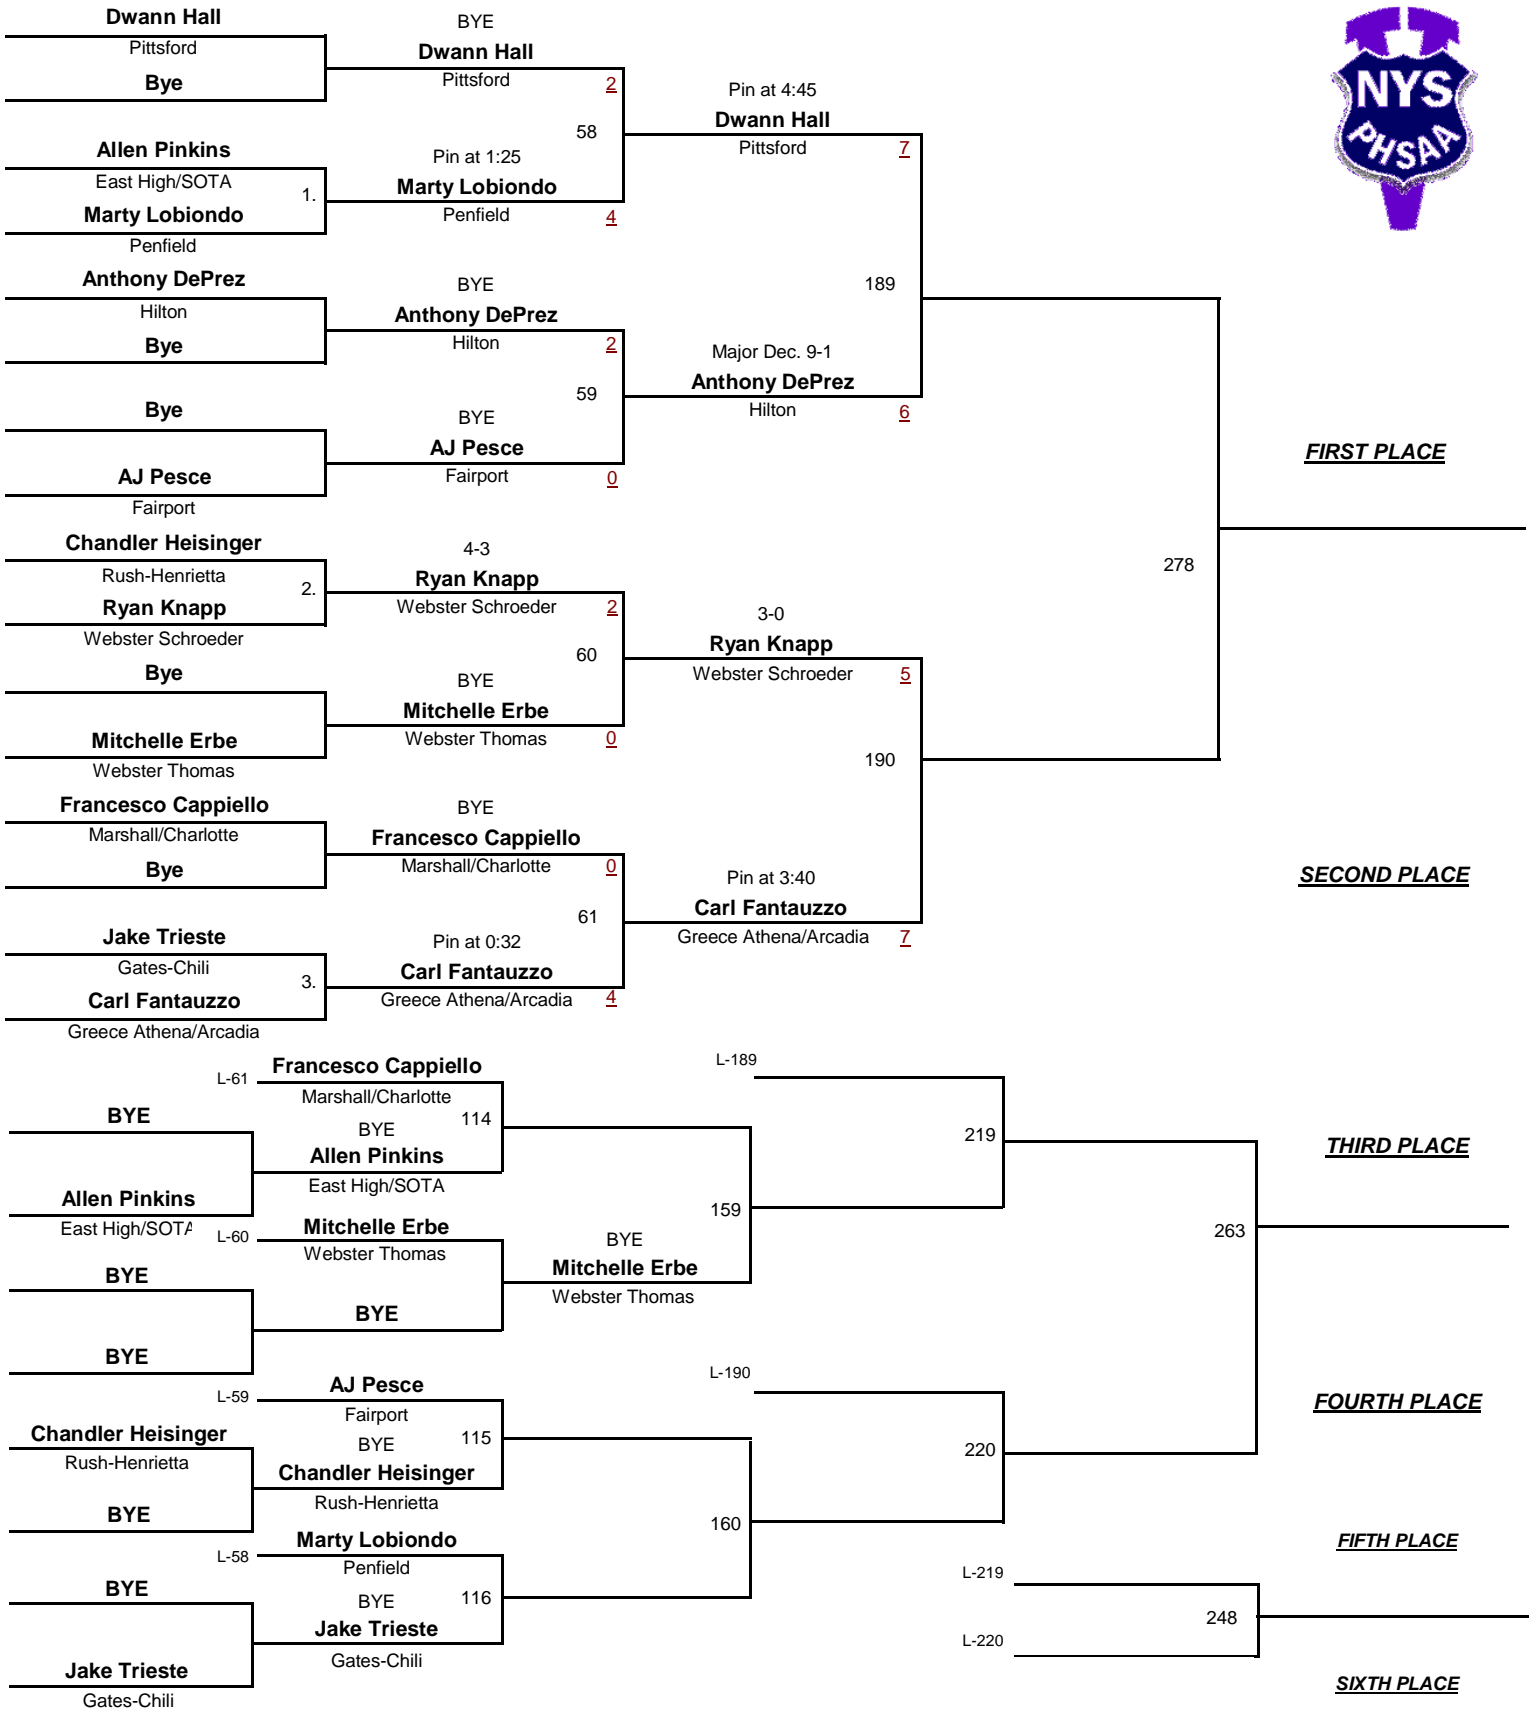

SECOND PLACE

[Underlined numbers, if shown, are TEAM POINTS]

VARSITY

DIVISION

103

WEIGHT

2010 NYSPHSAA Section V Class AA Championships

VARSITY