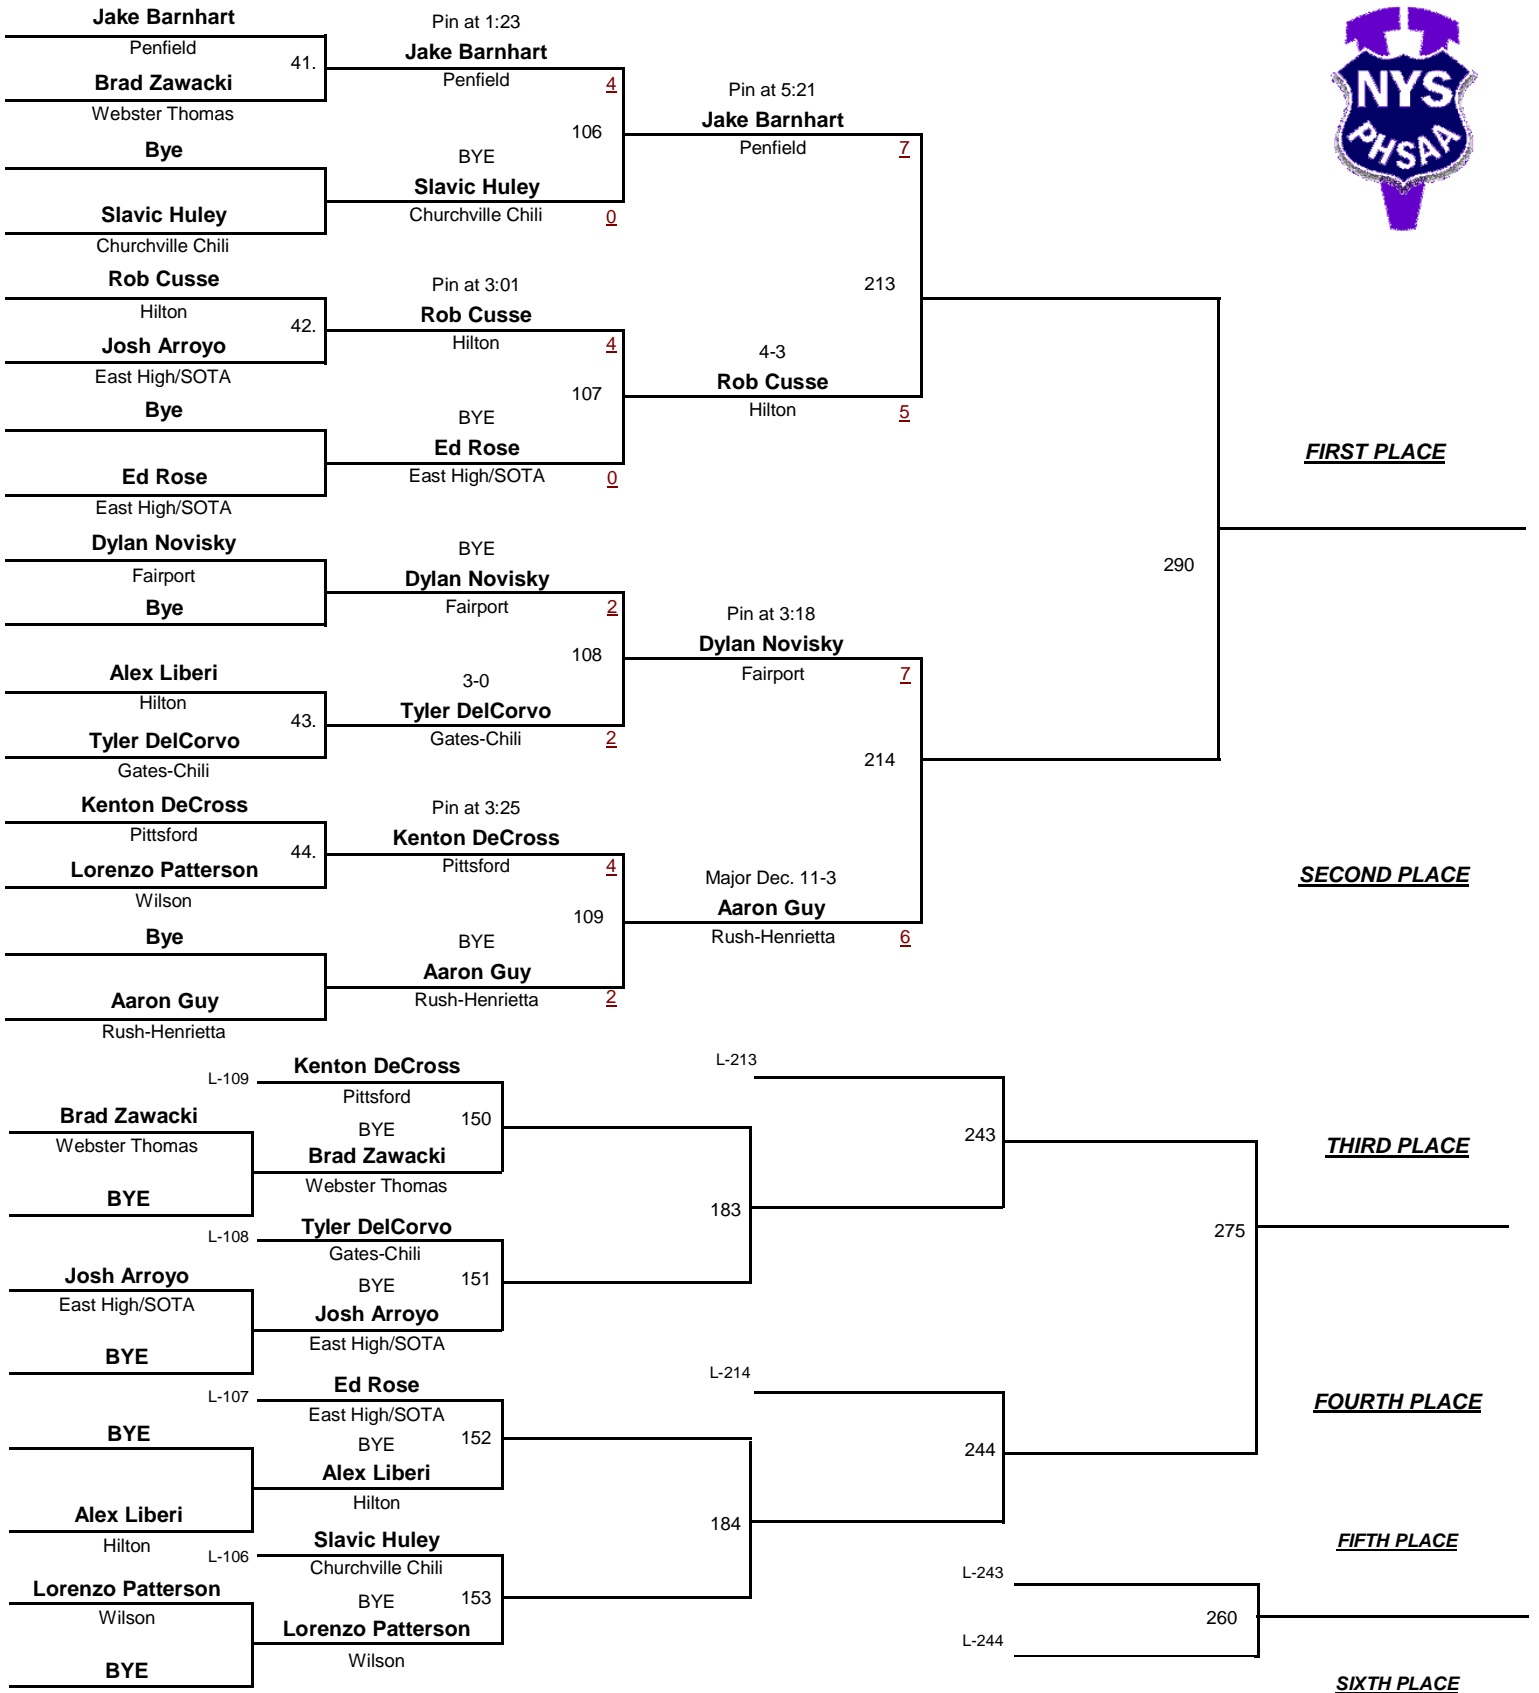

189

WEIGHT

2010 NYSPHSAA Section V Class AA Championships

VARSITY

DIVISION

215

WEIGHT

2010 NYSPHSAA Section V Class AA Championships