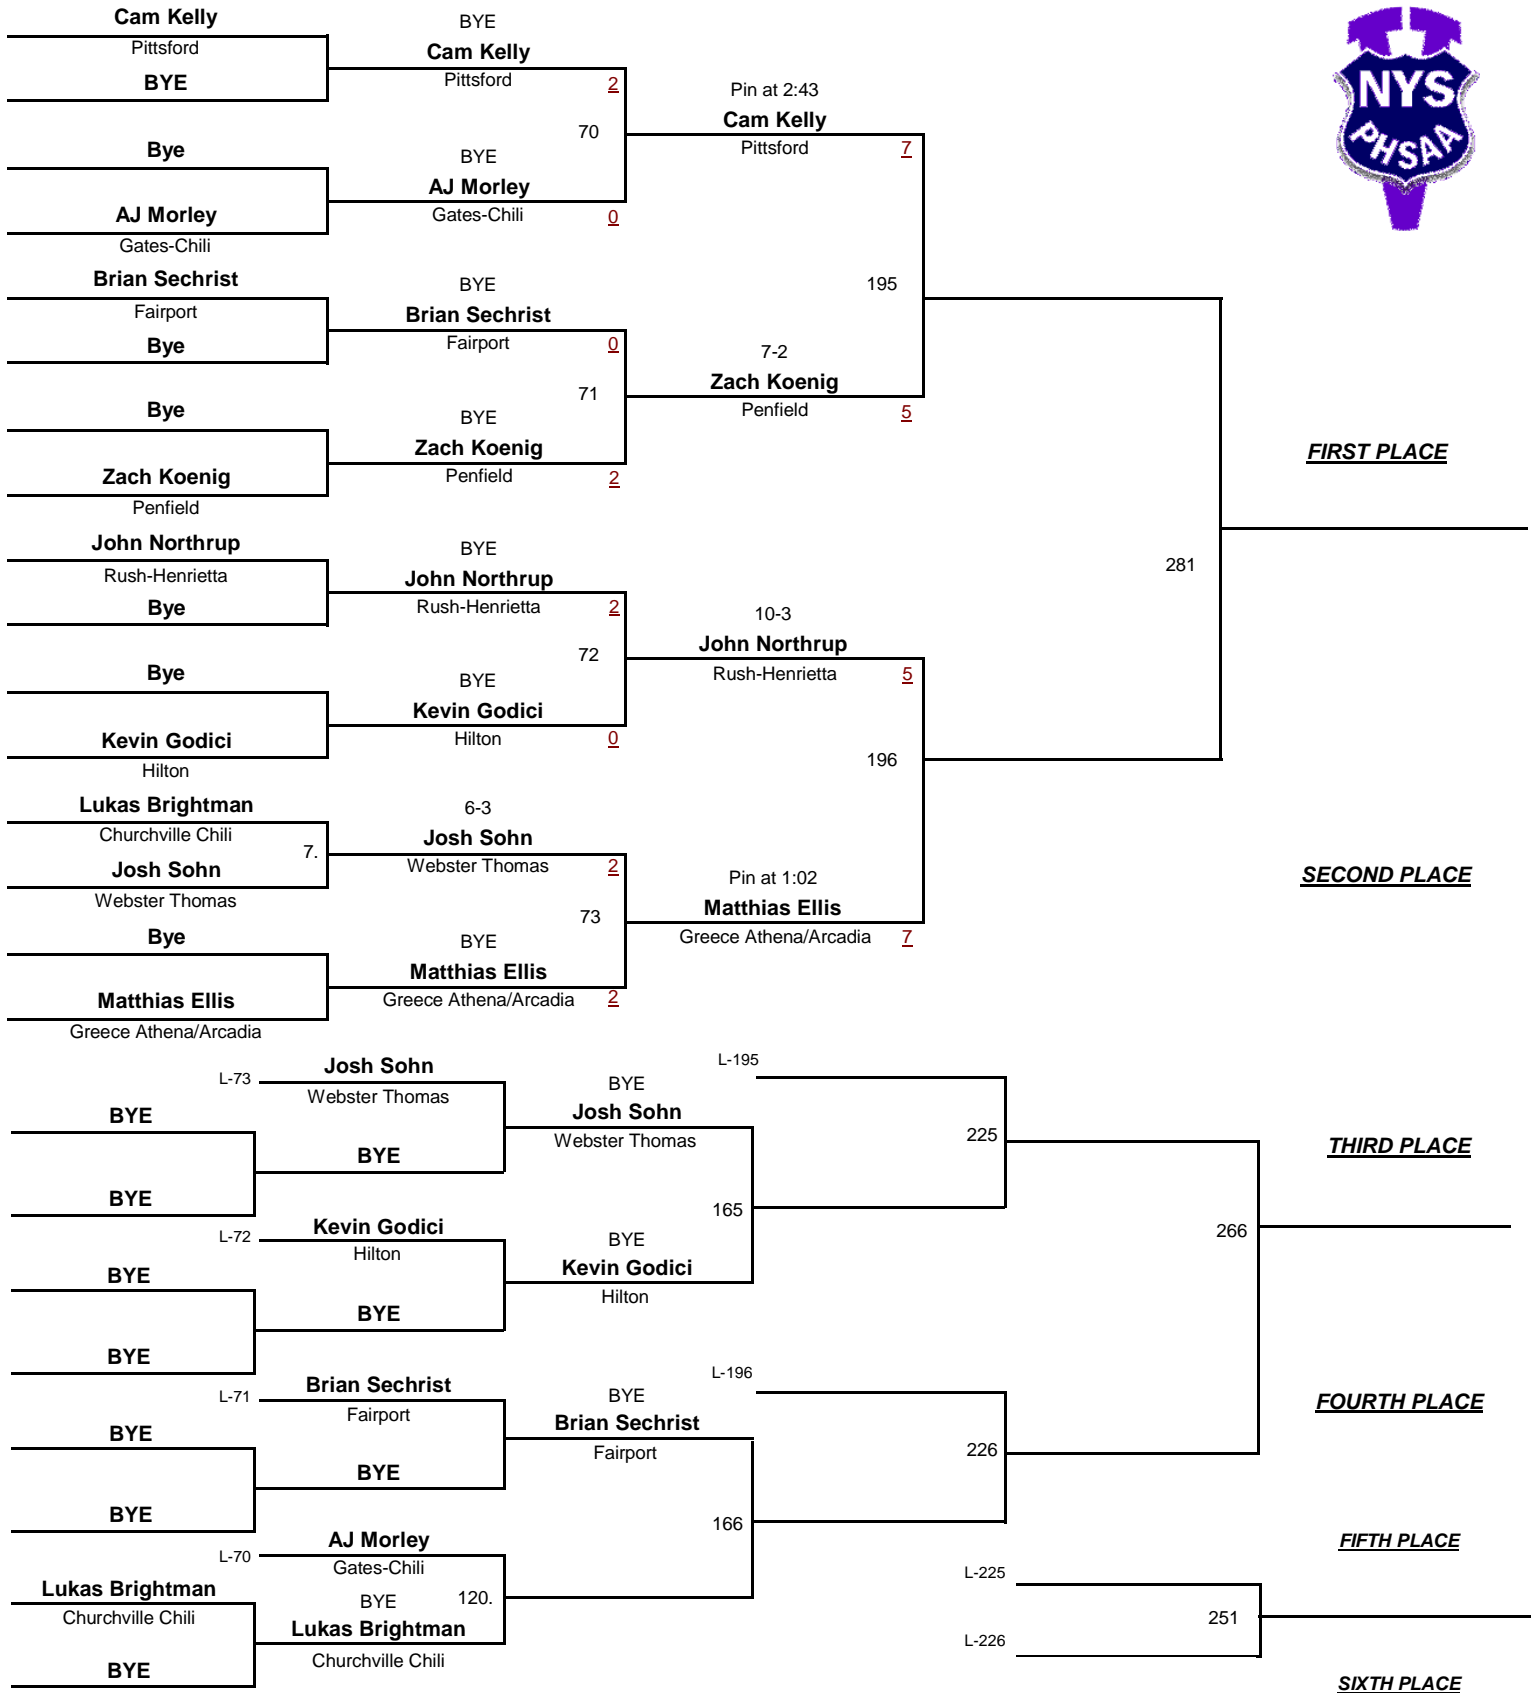

FIFTH PLACE

SIXTH PLACE

VARSITY

DIVISION

125

WEIGHT

2010 NYSPHSAA Section V Class AA Championships

VARSITY