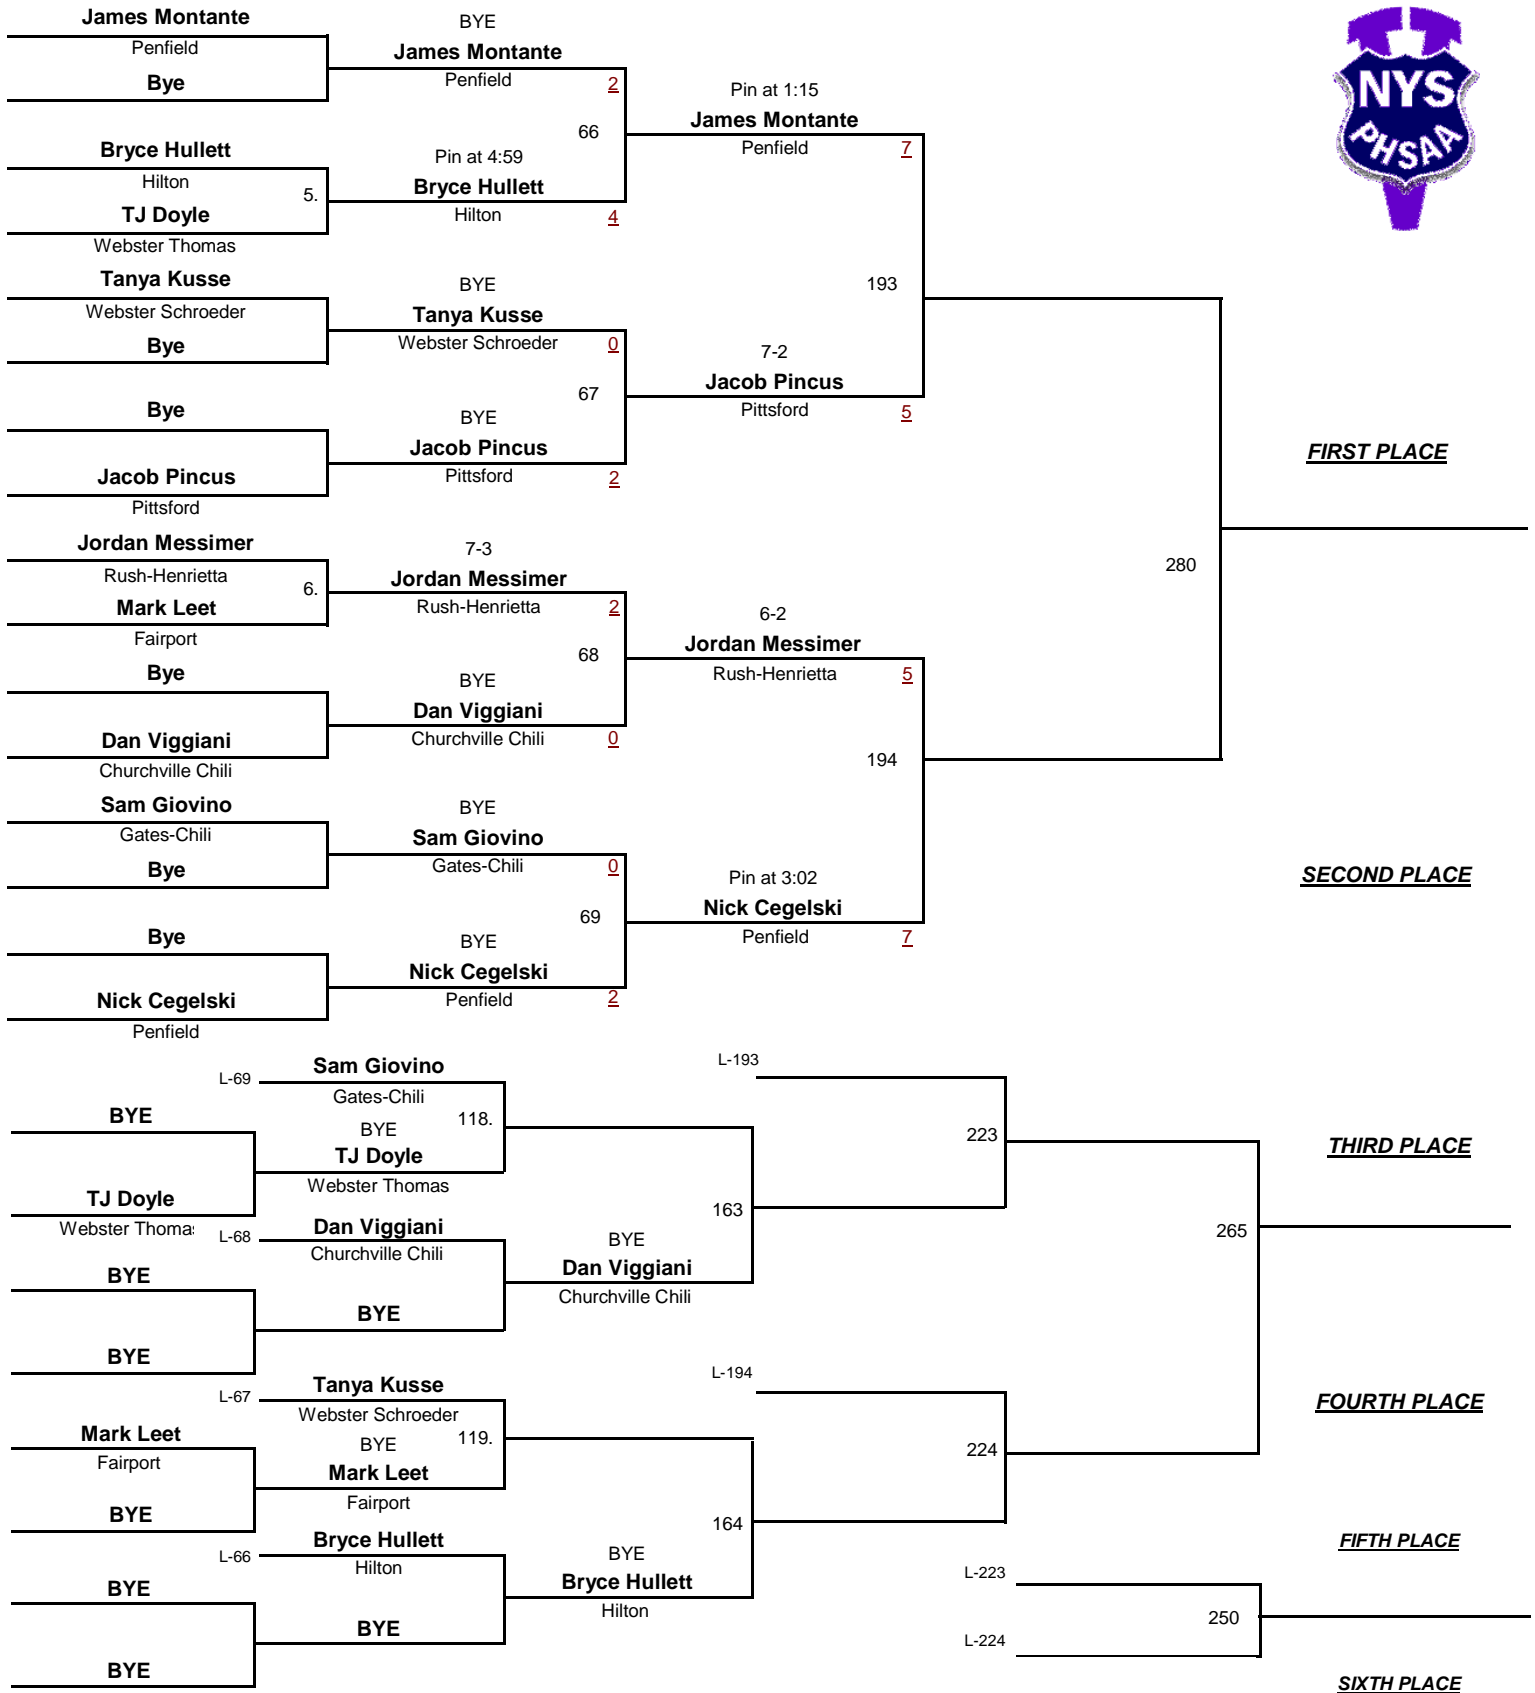

VARSITY

DIVISION

119

WEIGHT

2010 NYSPHSAA Section V Class AA Championships

FIRST PLACE

SECOND PLACE

THIRD PLACE

FOURTH PLACE

FIFTH PLACE

SIXTH PLACE