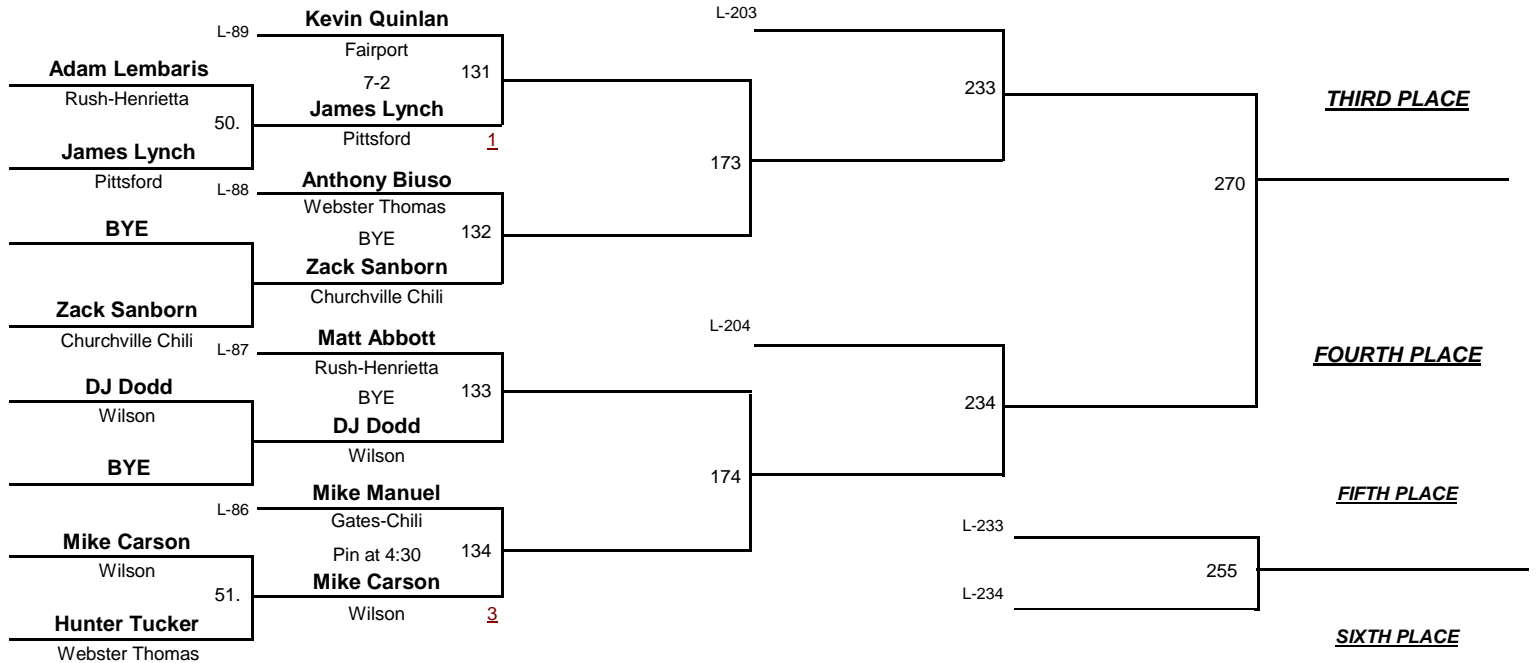

VARSITY

DIVISION

145

WEIGHT

2010 NYSPHSAA Section V Class AA Championships