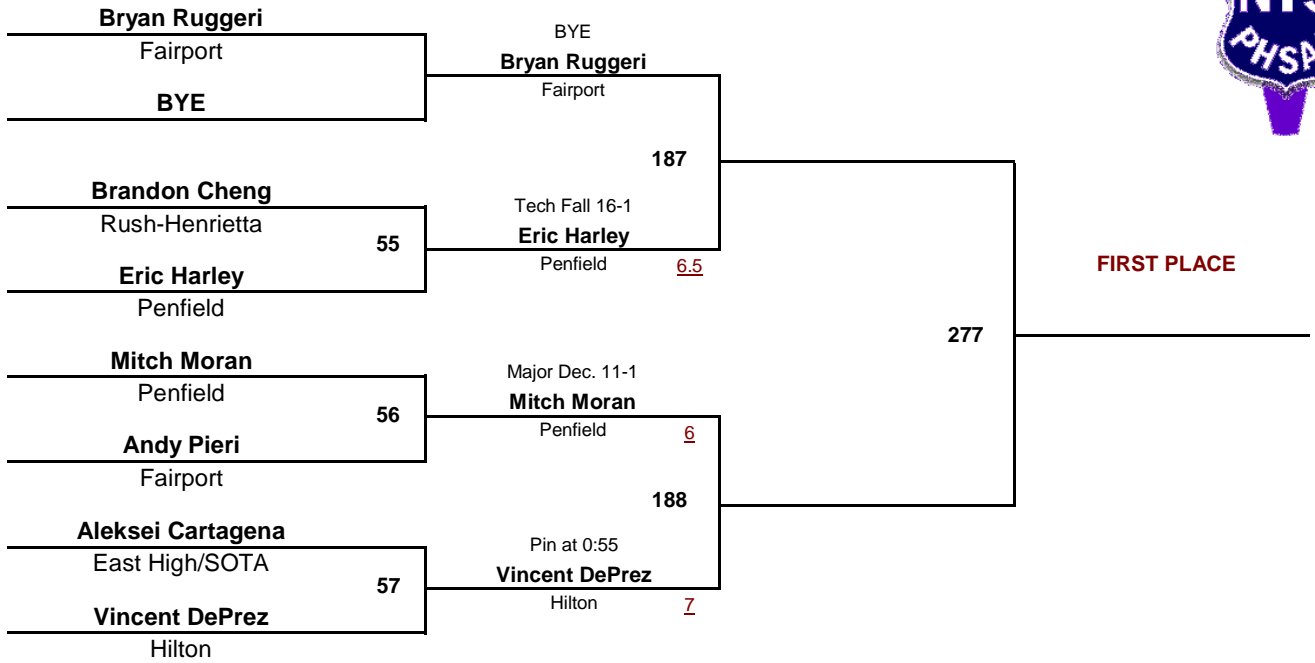

SECOND PLACE

[Underlined numbers, if shown, are TEAM POINTS]

VARSITY

DIVISION

103

WEIGHT

2010 NYSPHSAA Section V Class AA Championships

VARSITY