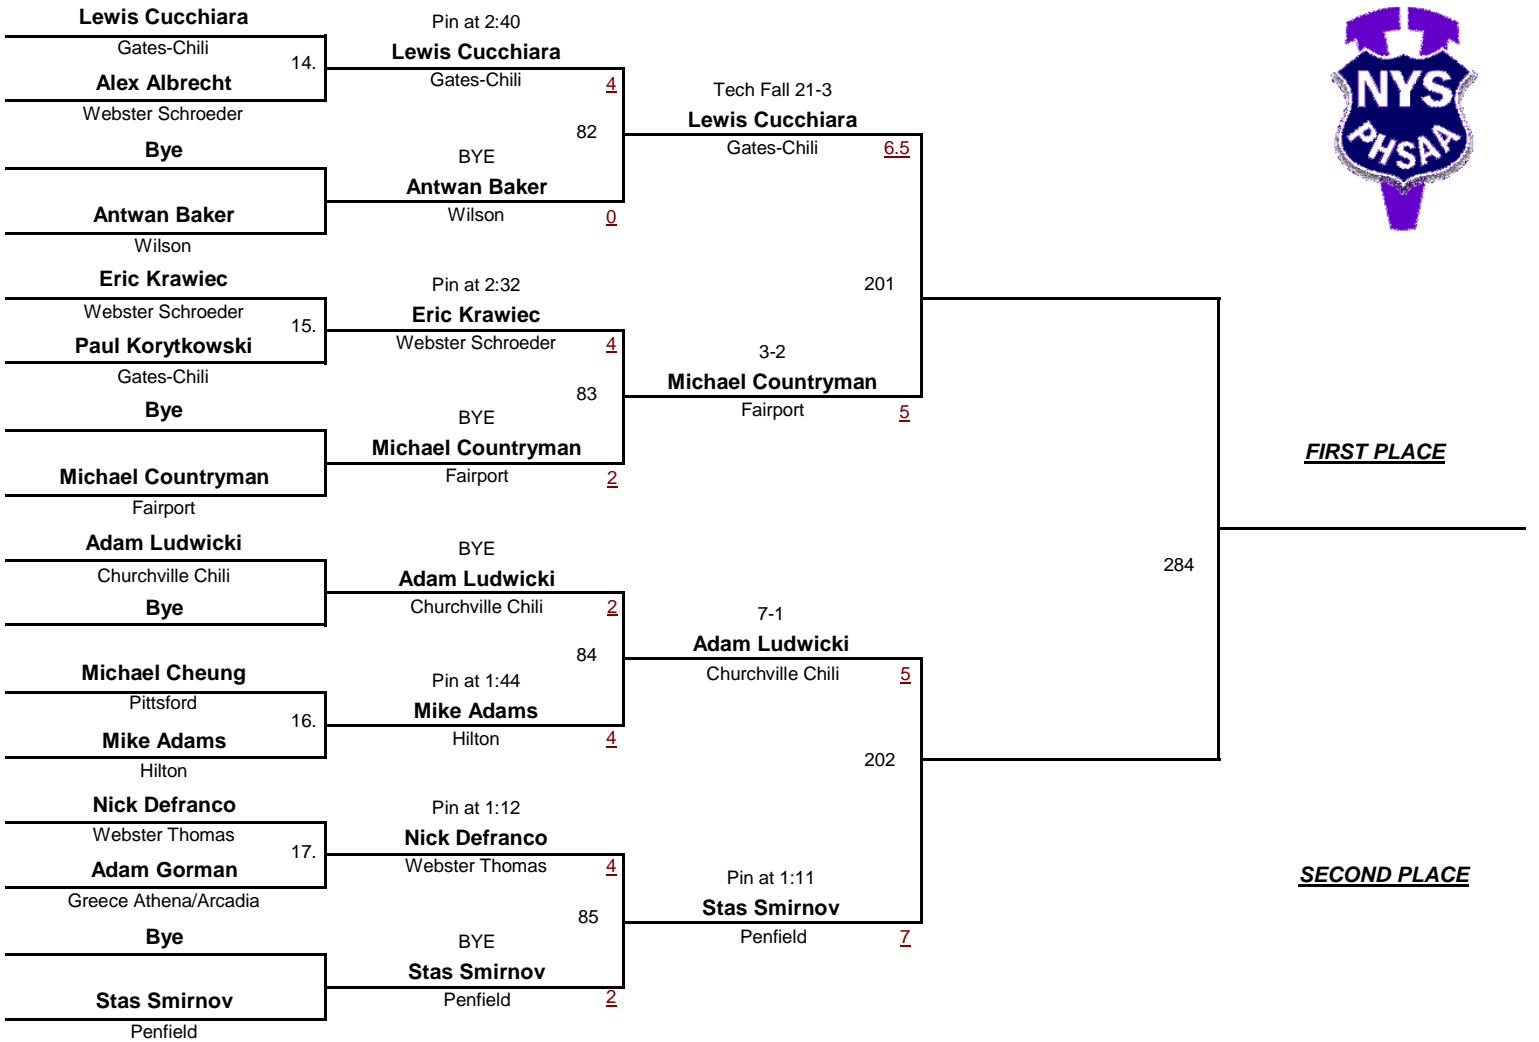

VARSITY

DIVISION

140

WEIGHT

2010 NYSPHSAA Section V Class AA Championships