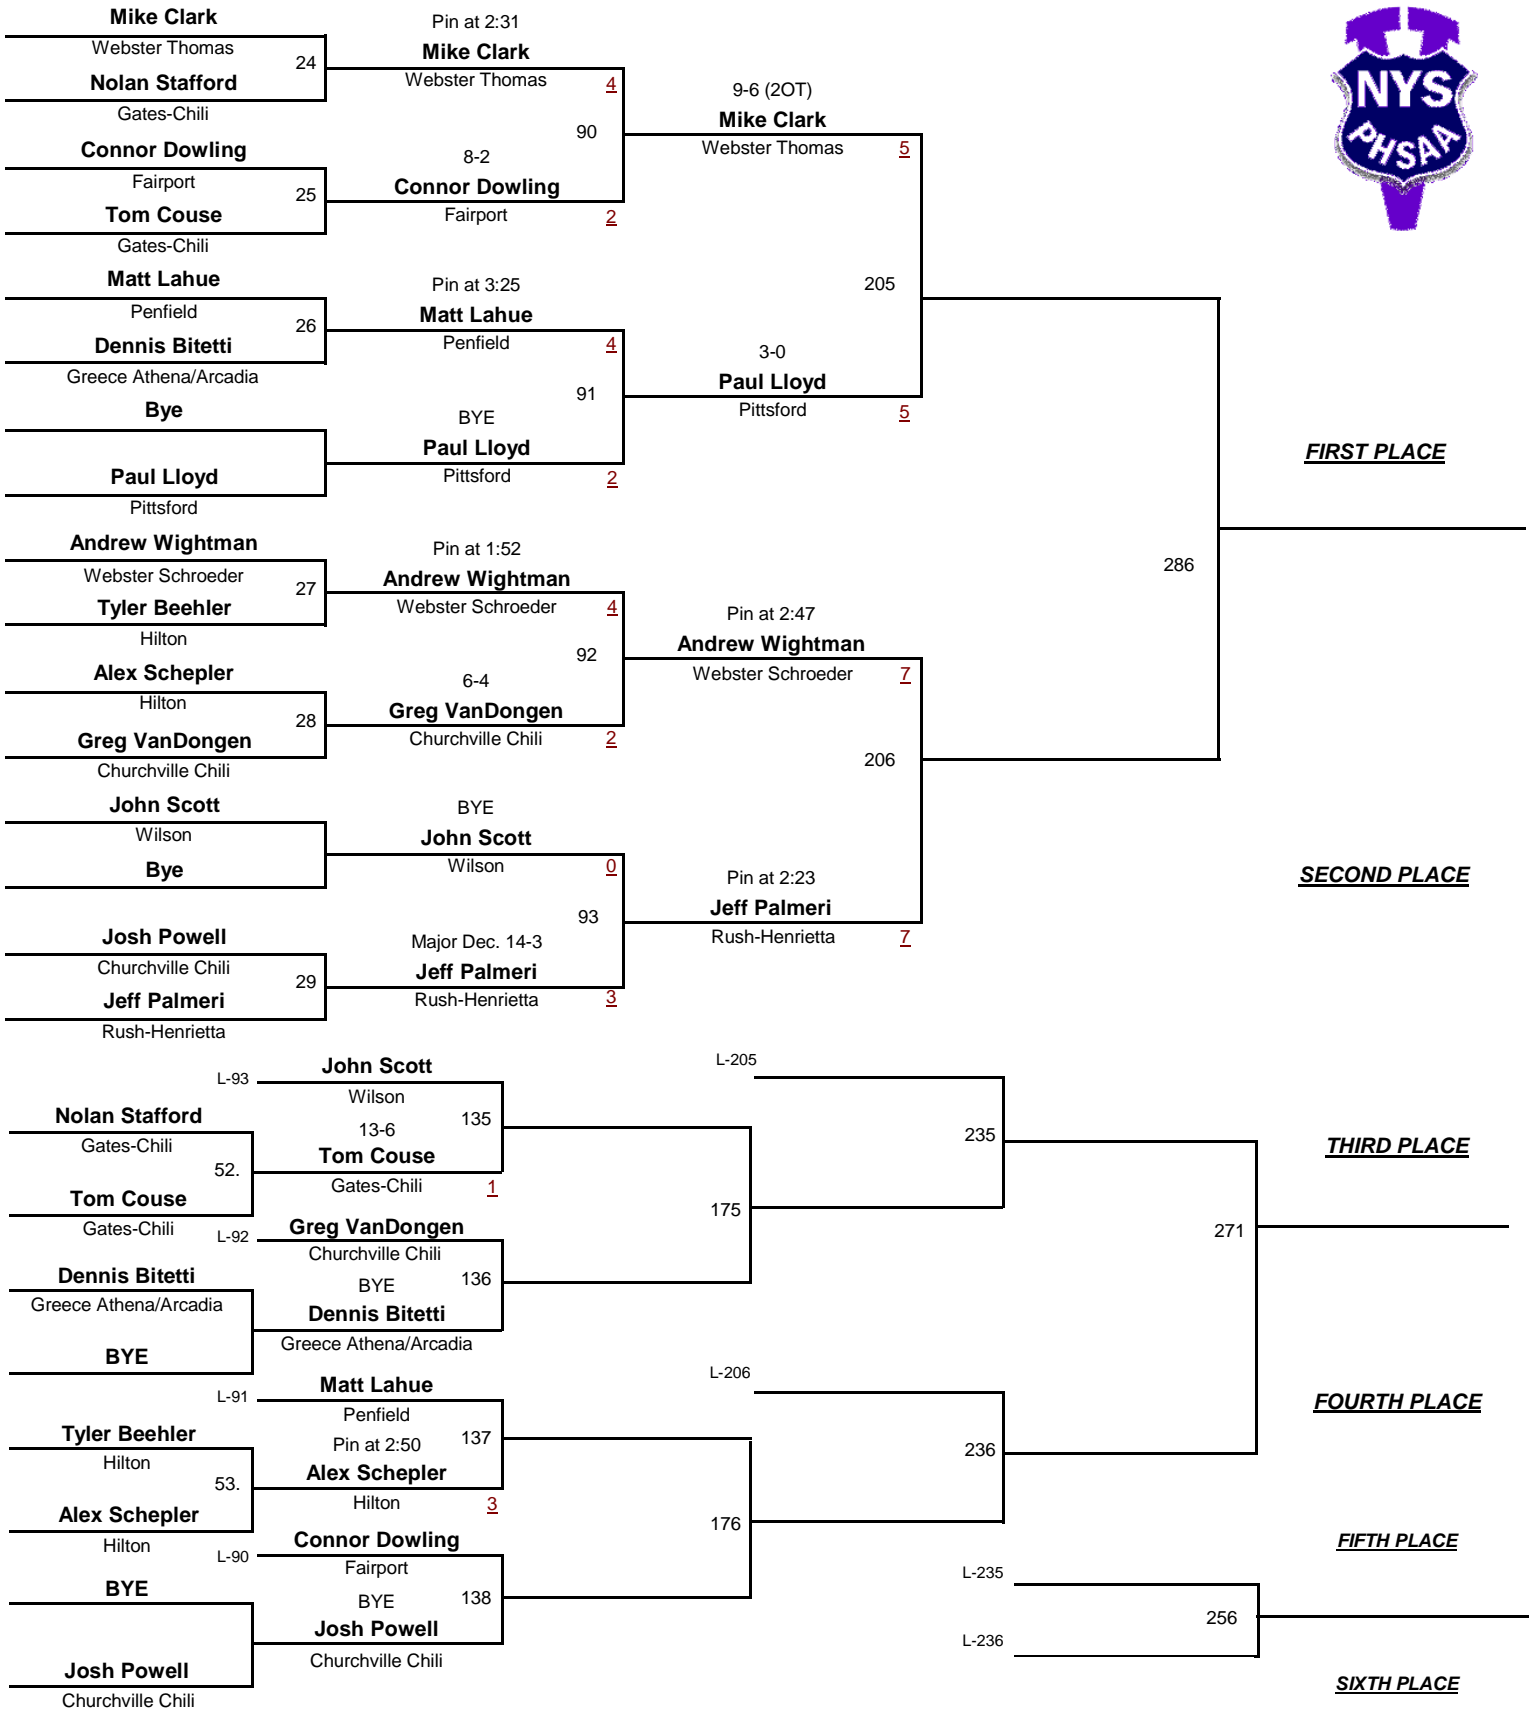

2010 NYSPHSAA Section V Class AA Championships

VARSITY

DIVISION

152

WEIGHT

2010 NYSPHSAA Section V Class AA Championships

VARSITY

DIVISION