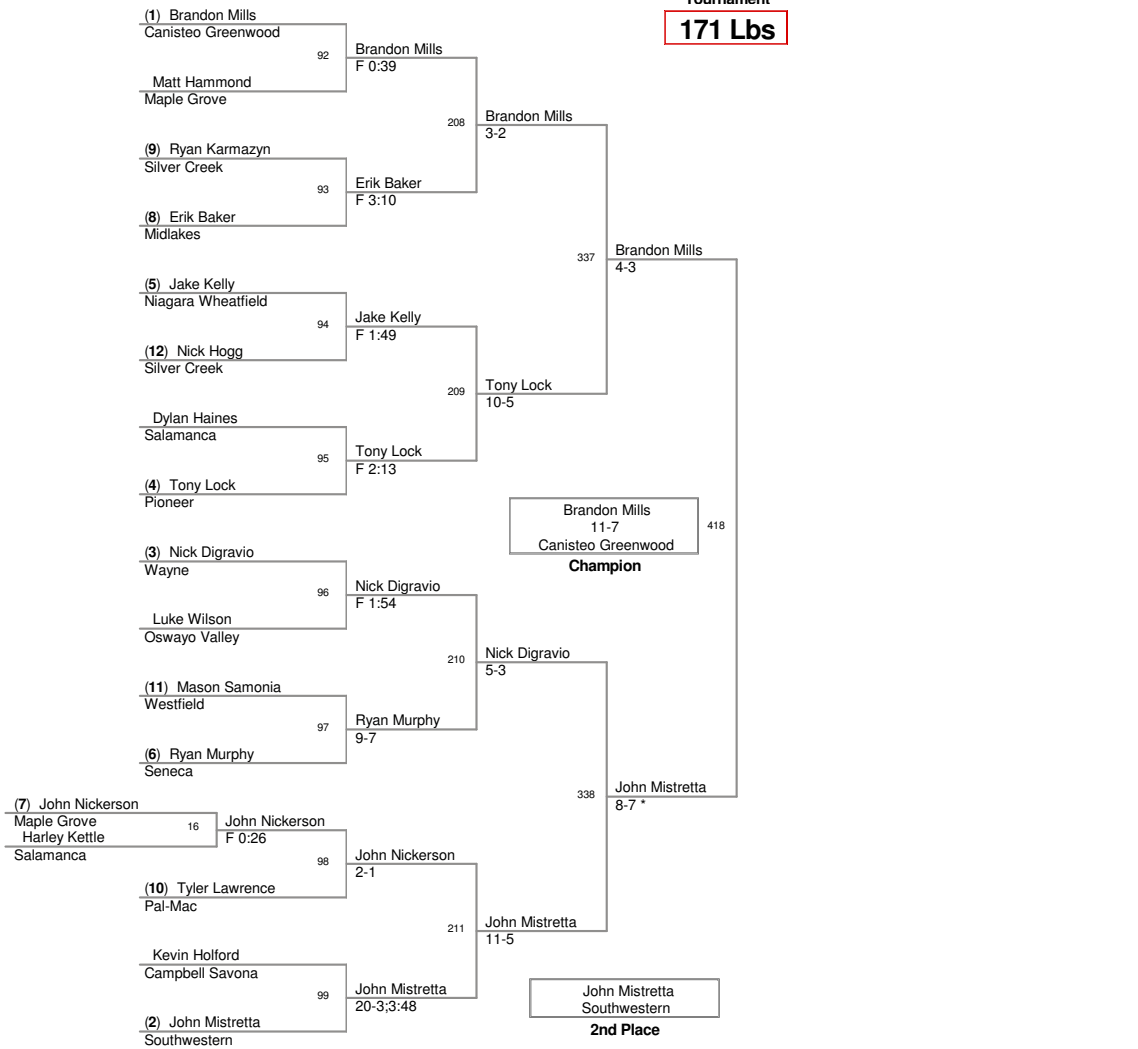

2010_Salamanca
Tournament

171 Lbs