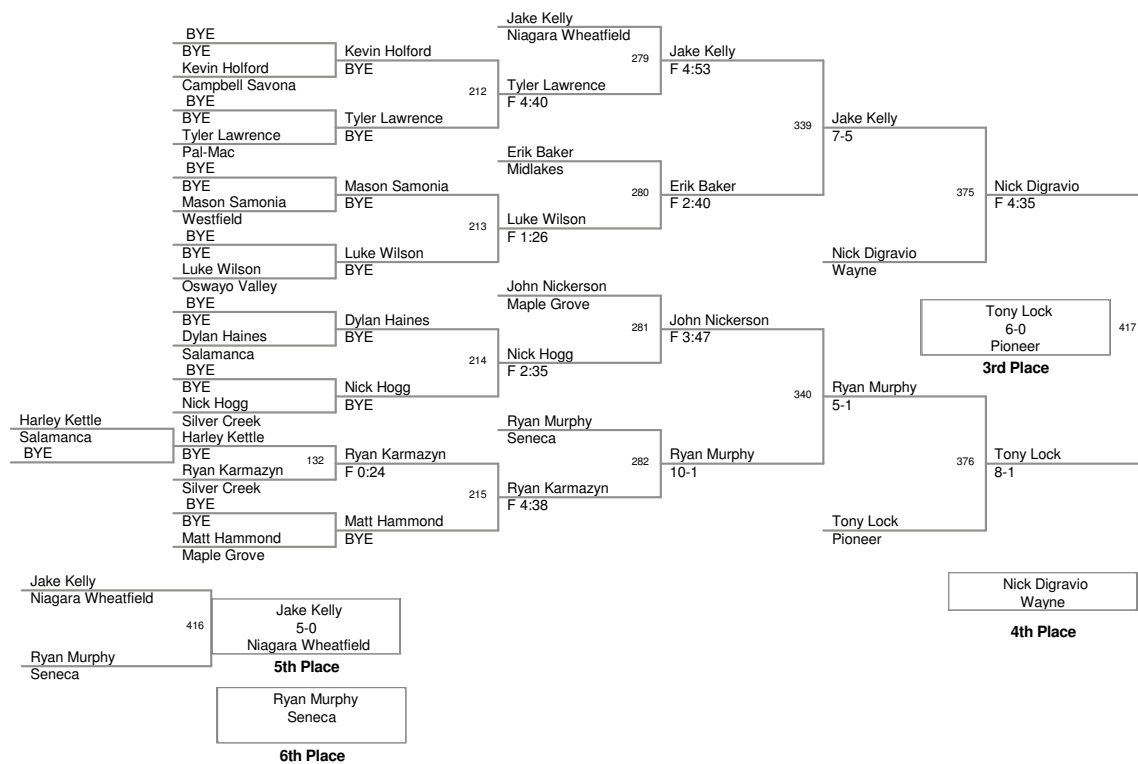

2010_Salamanca
Tournament

171 Lbs