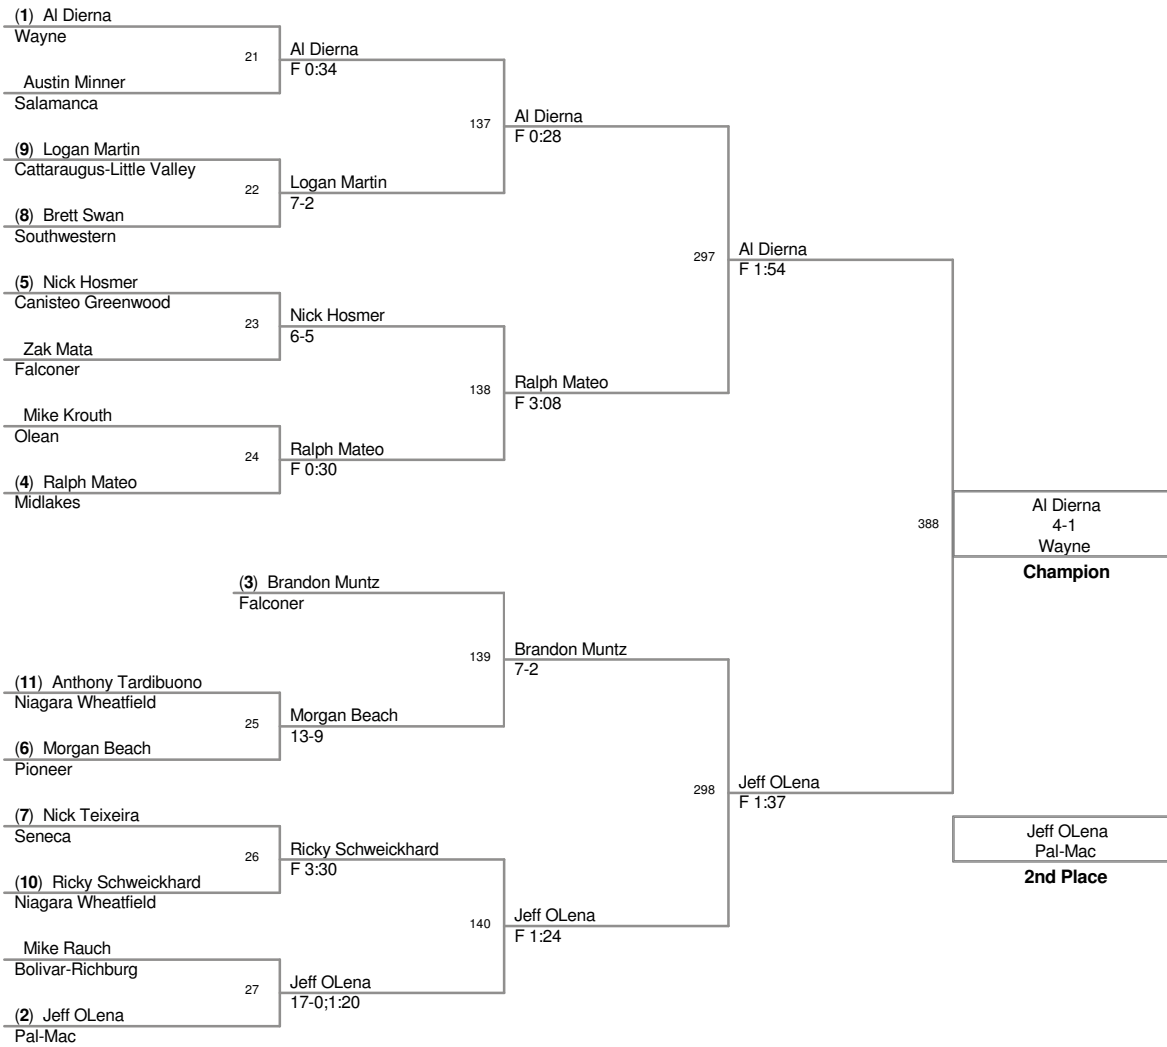

OW - Angelo Malvestuto - Niagara Wheatfield - 189 lbs
 Aggregate Pin Award - Angelo Malvestuto - 4 falls in 3 Mins 38 secs.

2010 Salamanca
Tournament

96 Lbs

2010 Salamanca
Tournament

103 Lbs

2010 Salamanca
Tournament