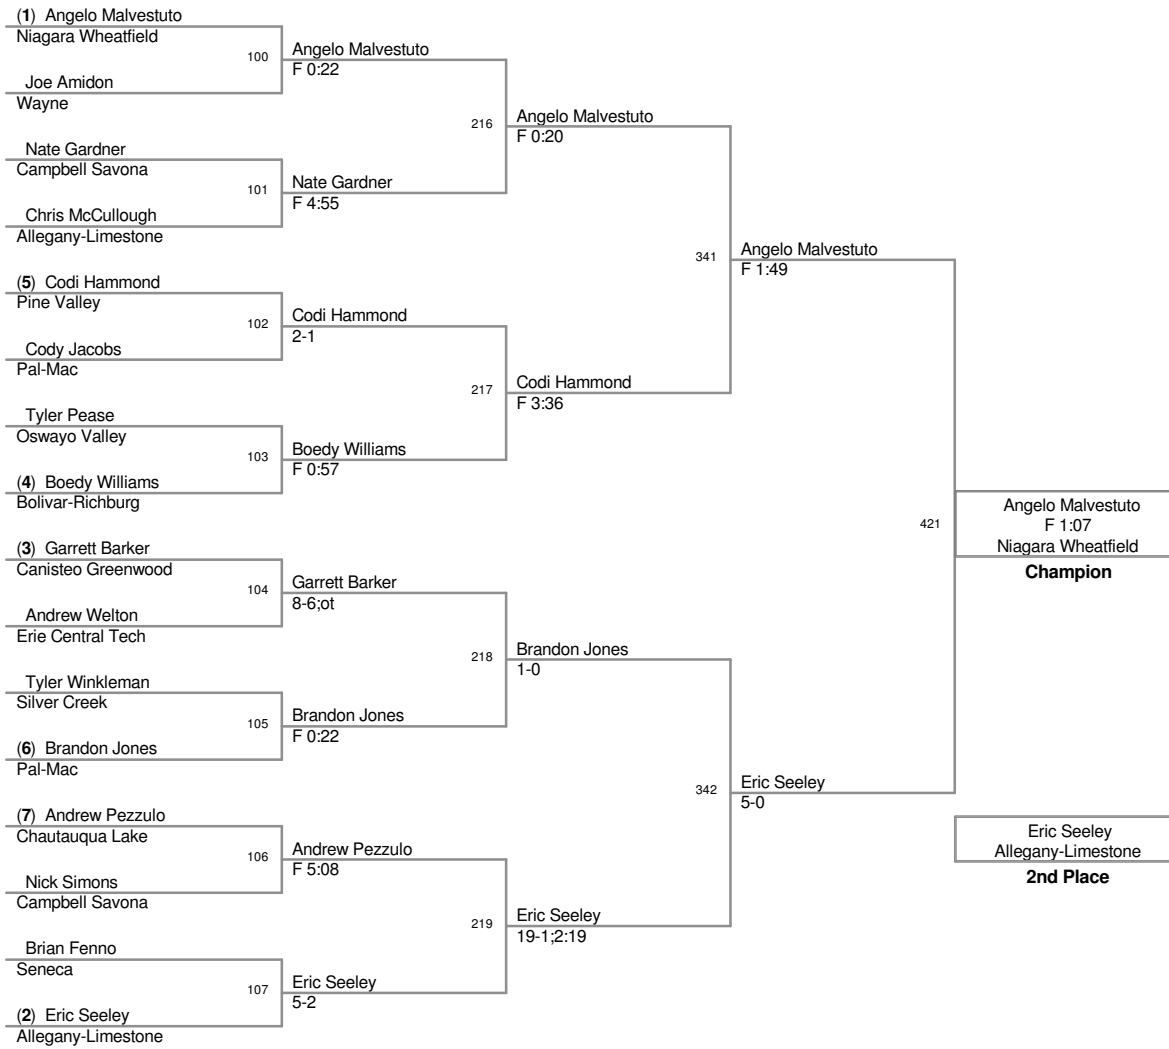

2010 Salamanca
Tournament

189 Lbs