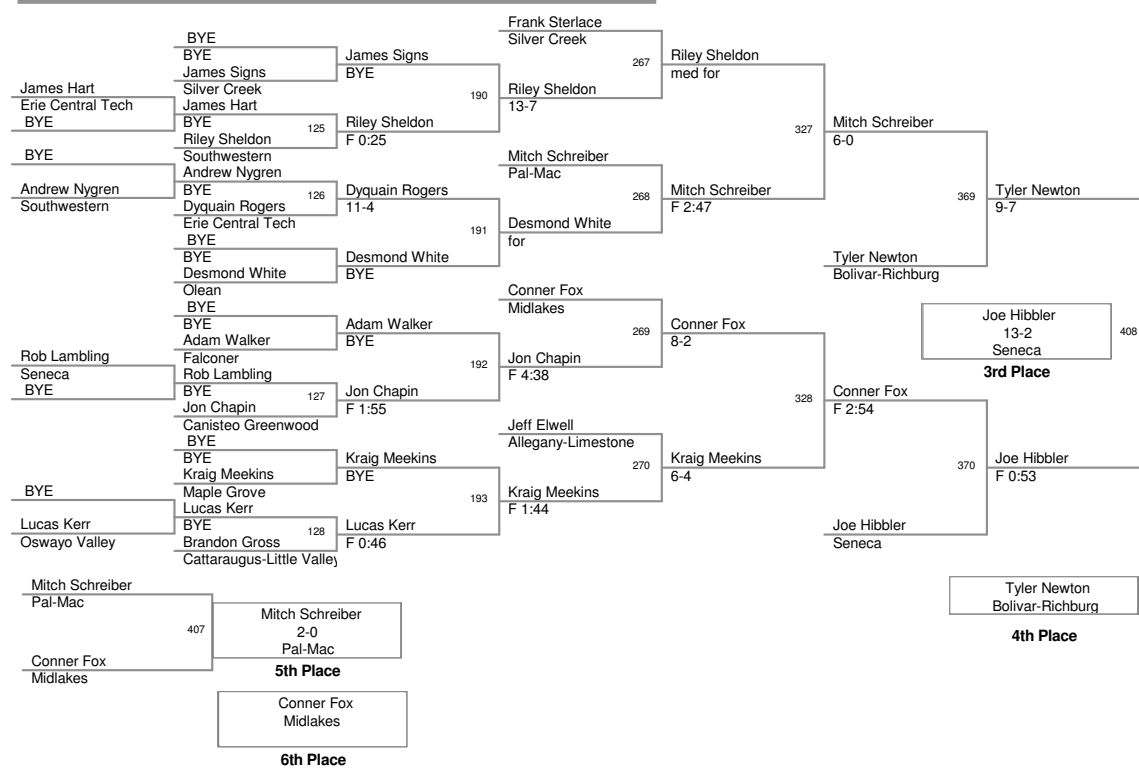

2010_Salamanca
Tournament

145 Lbs