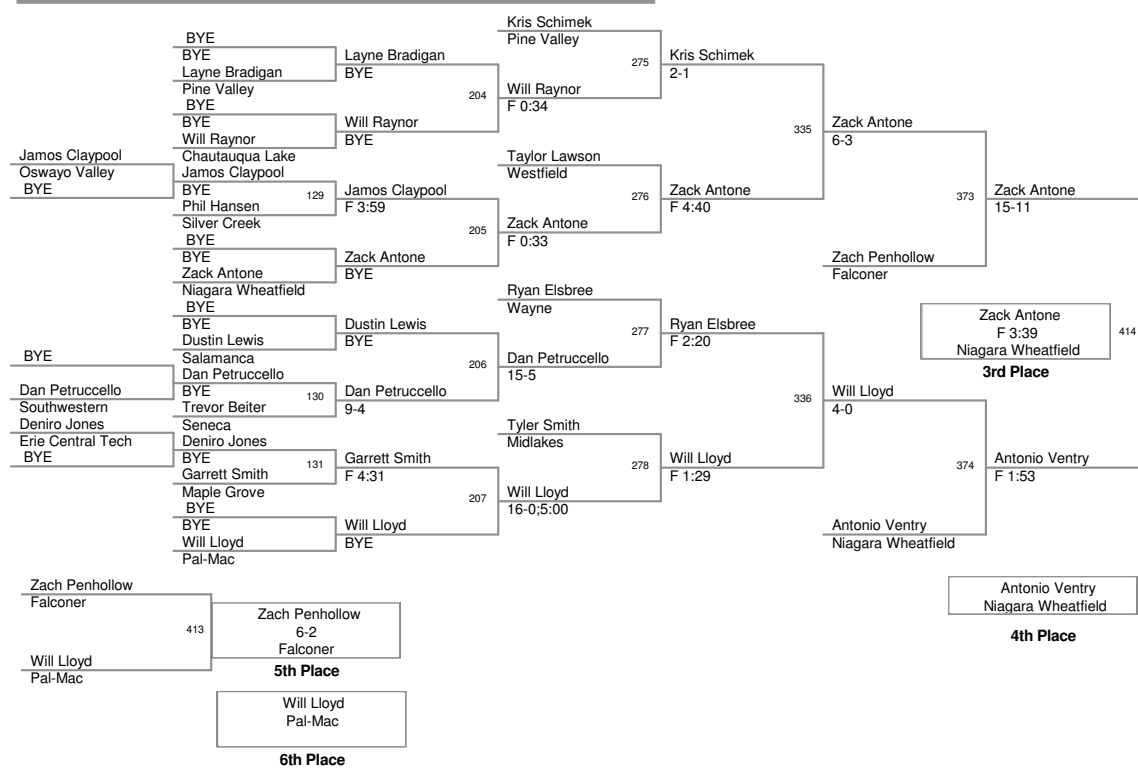

140 Lbs

2010_Salamanca
Tournament

145 Lbs

2010 Salamanca
Tournament

152 Lbs

2010_Salamanca
Tournament

160 Lbs

2010_Salamanca
Tournament