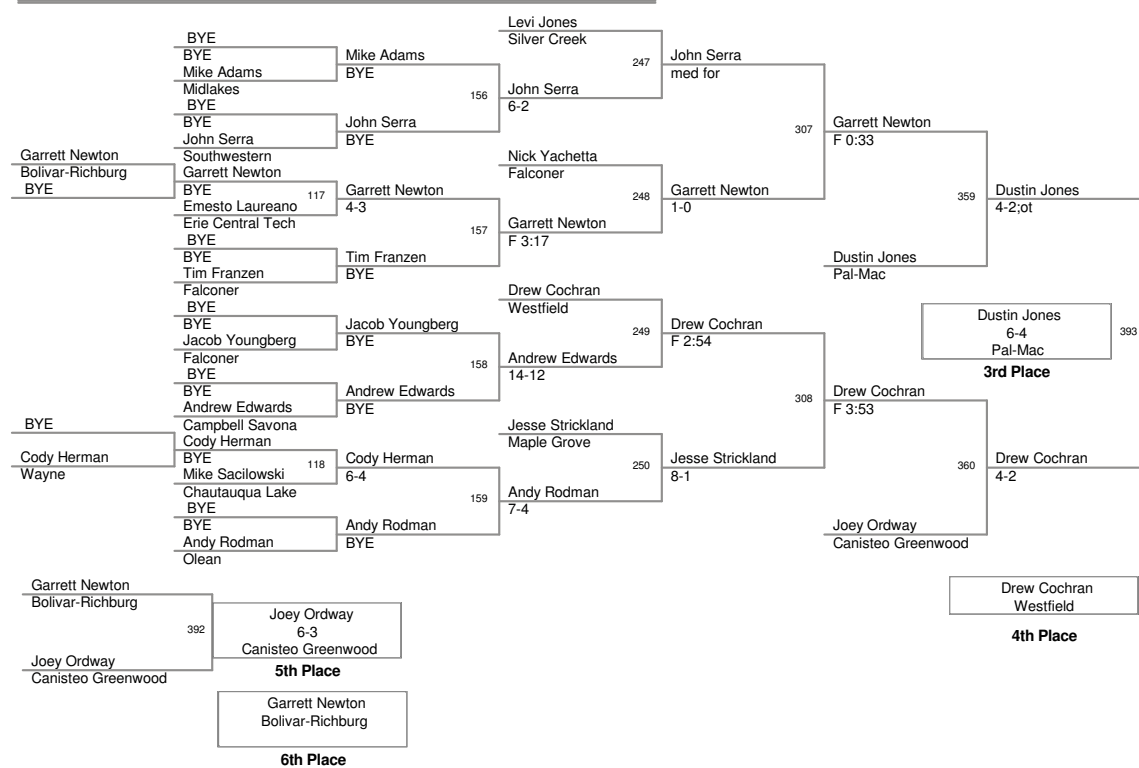

2010_Salamanca
Tournament

119 Lbs