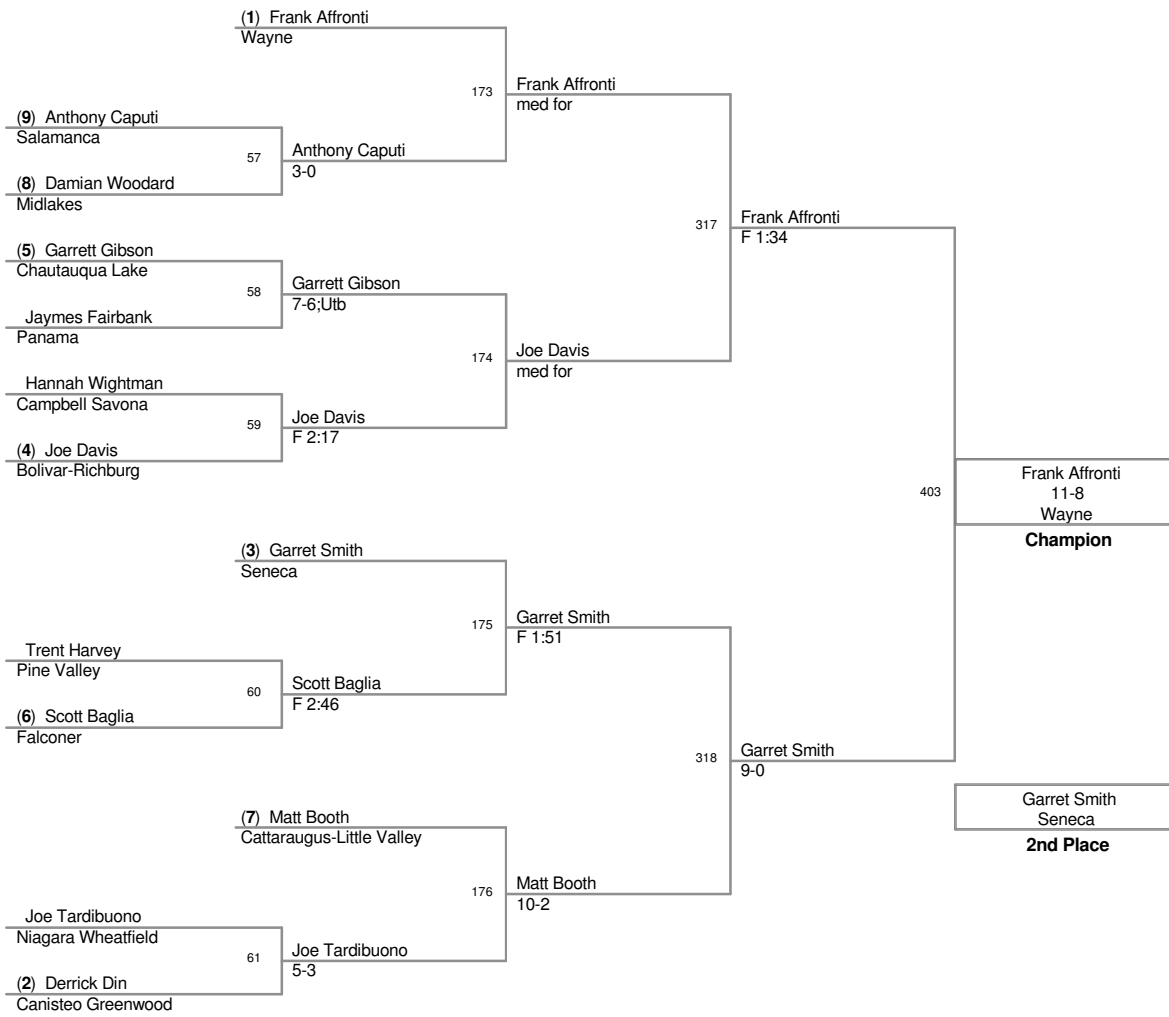

112 Lbs

2010_Salamanca
Tournament

119 Lbs

2010_Salamanca
Tournament

125 Lbs

2010 Salamanca
Tournament

130 Lbs

2010_Salamanca
Tournament