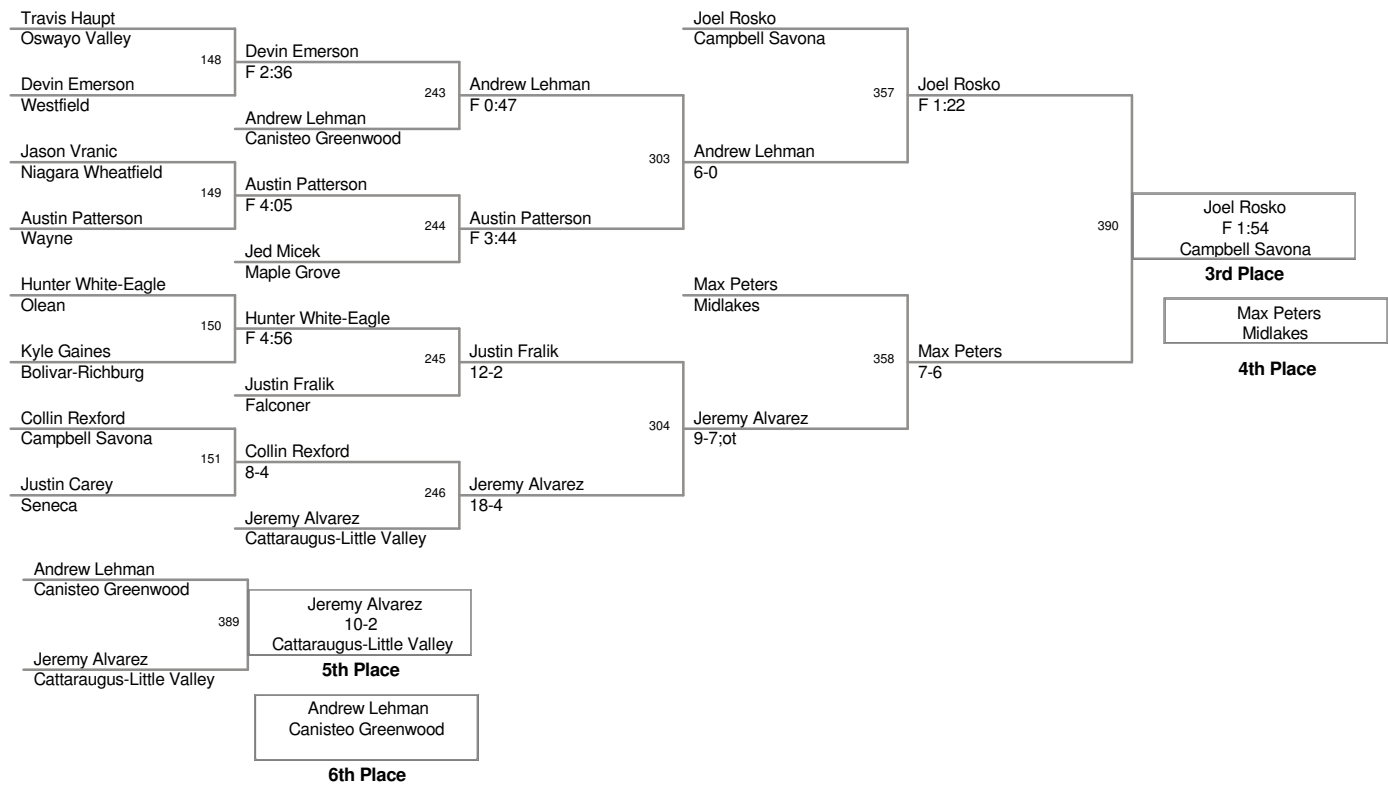

2010 Salamanca
Tournament

112 Lbs