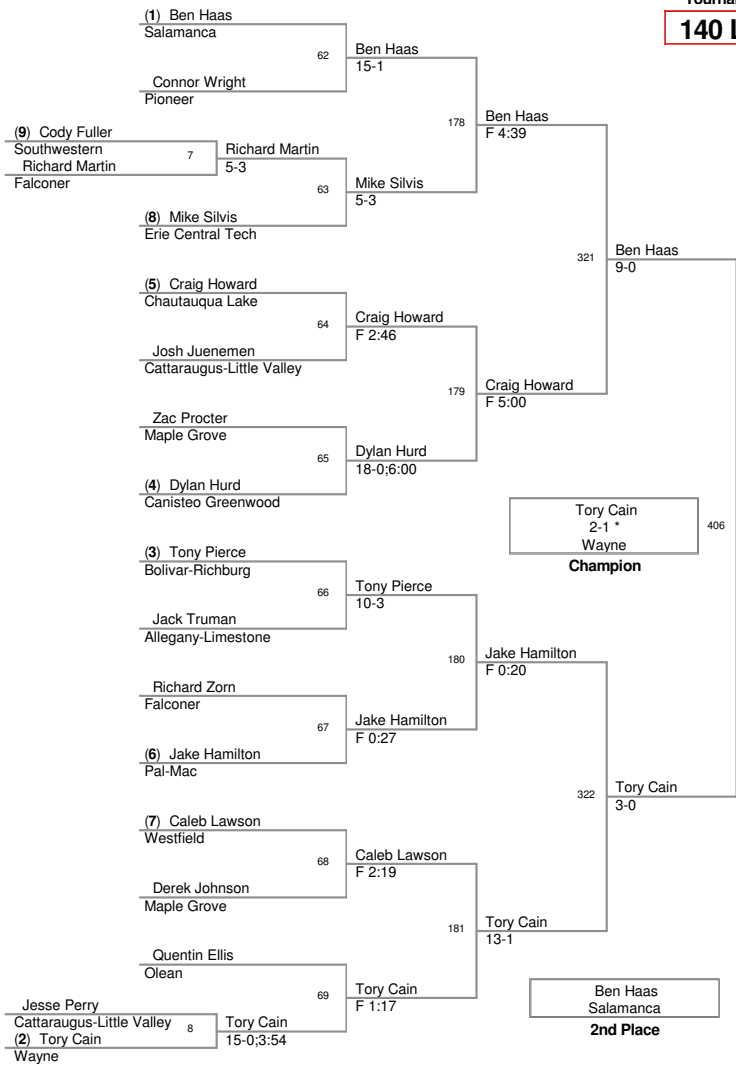

2010_Salamanca
Tournament

140 Lbs