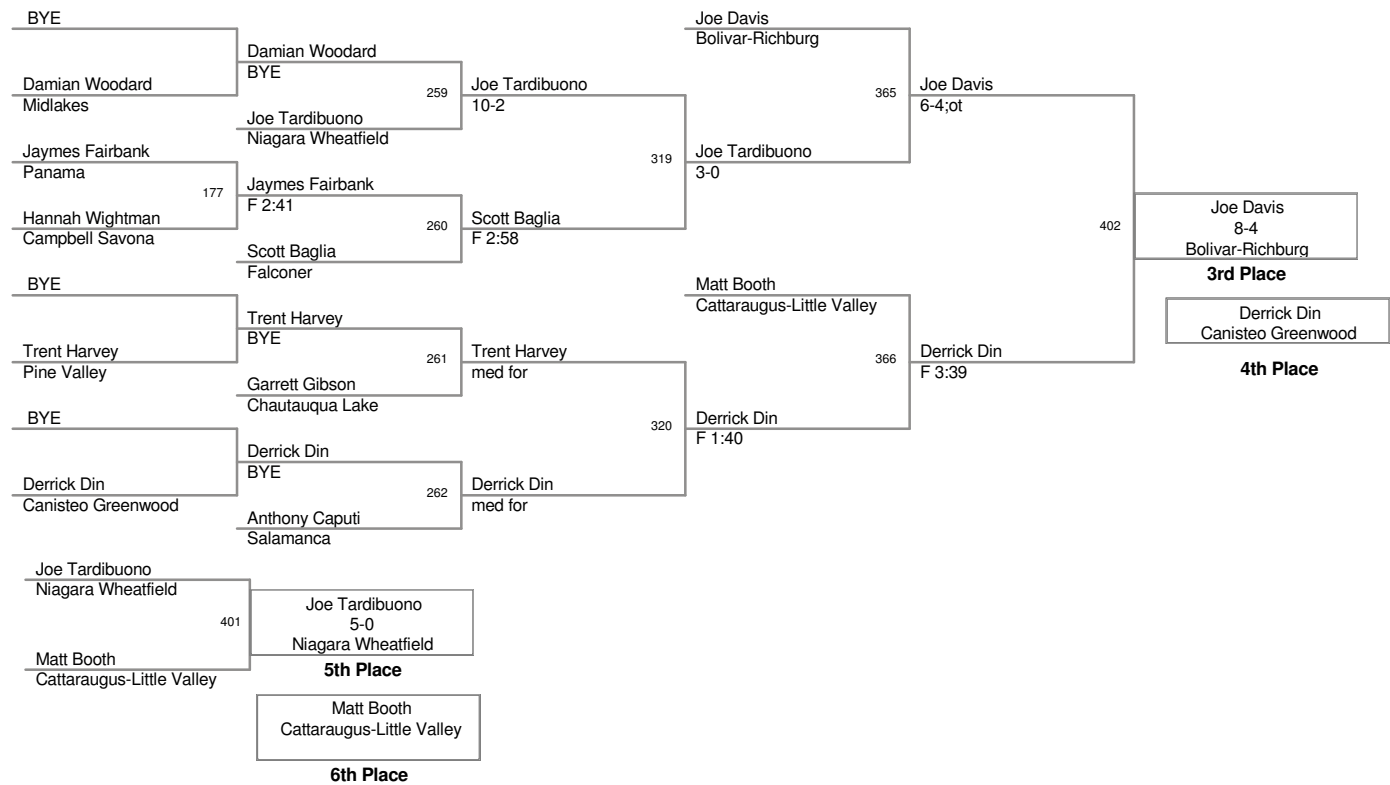

112 Lbs

2010_Salamanca
Tournament

119 Lbs

2010_Salamanca
Tournament

125 Lbs

2010 Salamanca
Tournament

130 Lbs

2010_Salamanca
Tournament