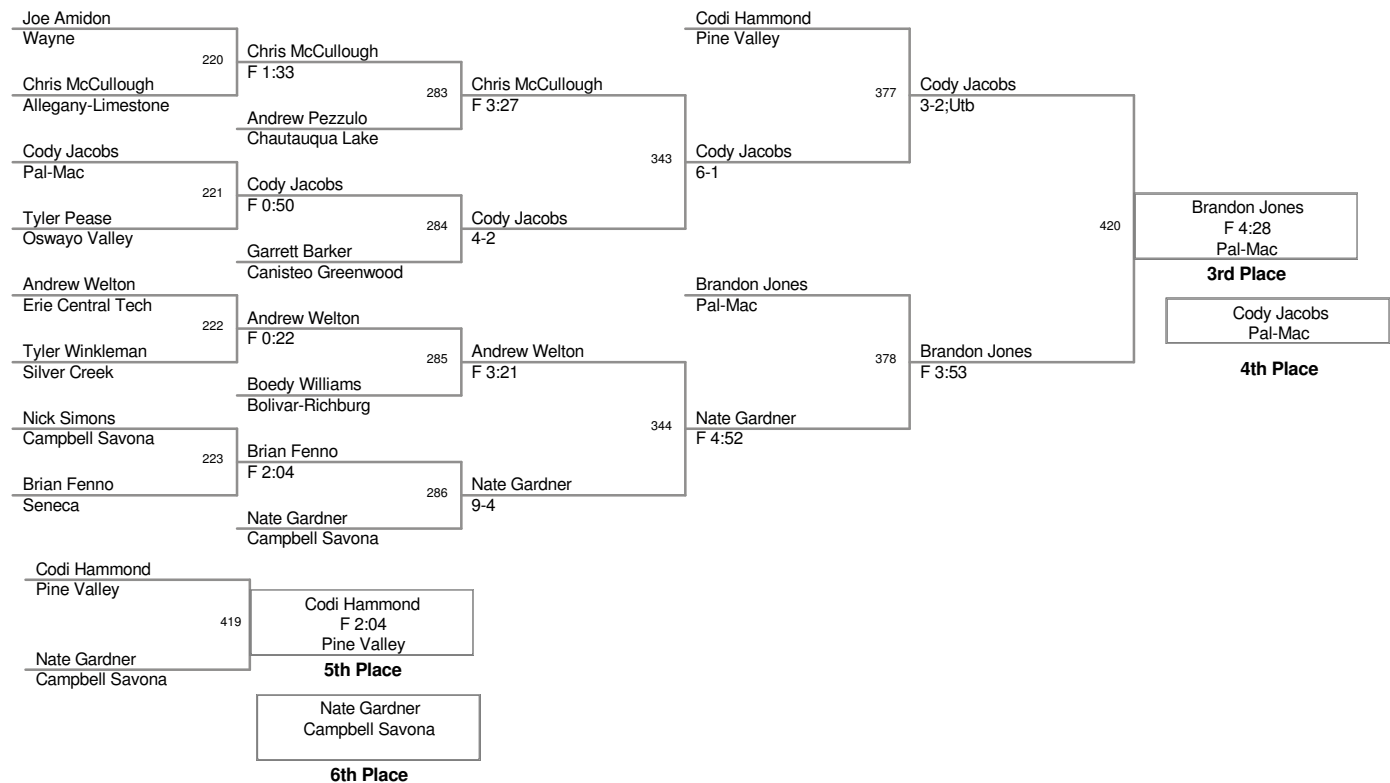

2010 Salamanca
Tournament

189 Lbs