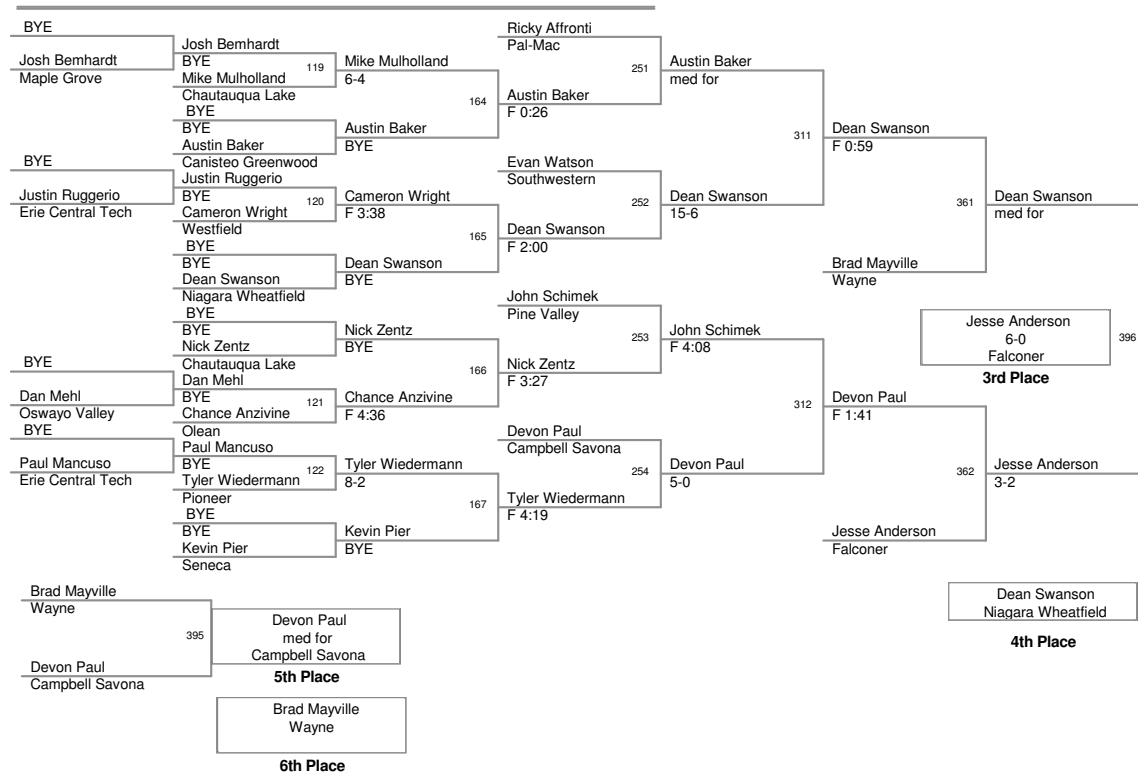

112 Lbs

2010_Salamanca
Tournament

119 Lbs

2010_Salamanca
Tournament

125 Lbs

2010 Salamanca
Tournament

130 Lbs

2010_Salamanca
Tournament