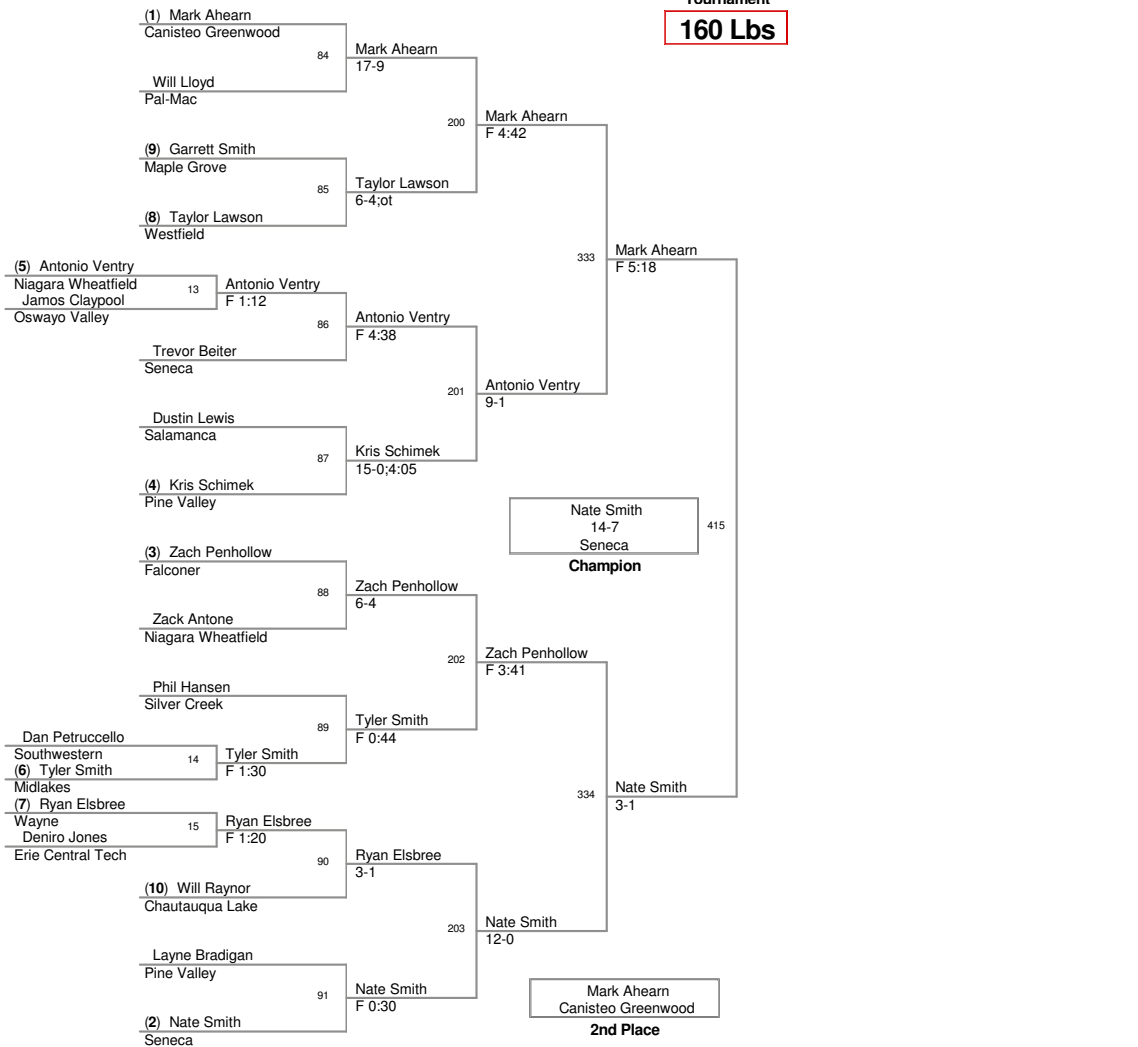

112 Lbs

2010_Salamanca
Tournament

119 Lbs

2010_Salamanca
Tournament

125 Lbs

2010 Salamanca
Tournament

130 Lbs

2010_Salamanca
Tournament

140 Lbs

2010_Salamanca
Tournament

145 Lbs

2010 Salamanca
Tournament

152 Lbs

2010_Salamanca
Tournament

160 Lbs

2010_Salamanca
Tournament

171 Lbs

2010 Salamanca
Tournament

189 Lbs

2010 Salamanca
Tournament

285 Lbs