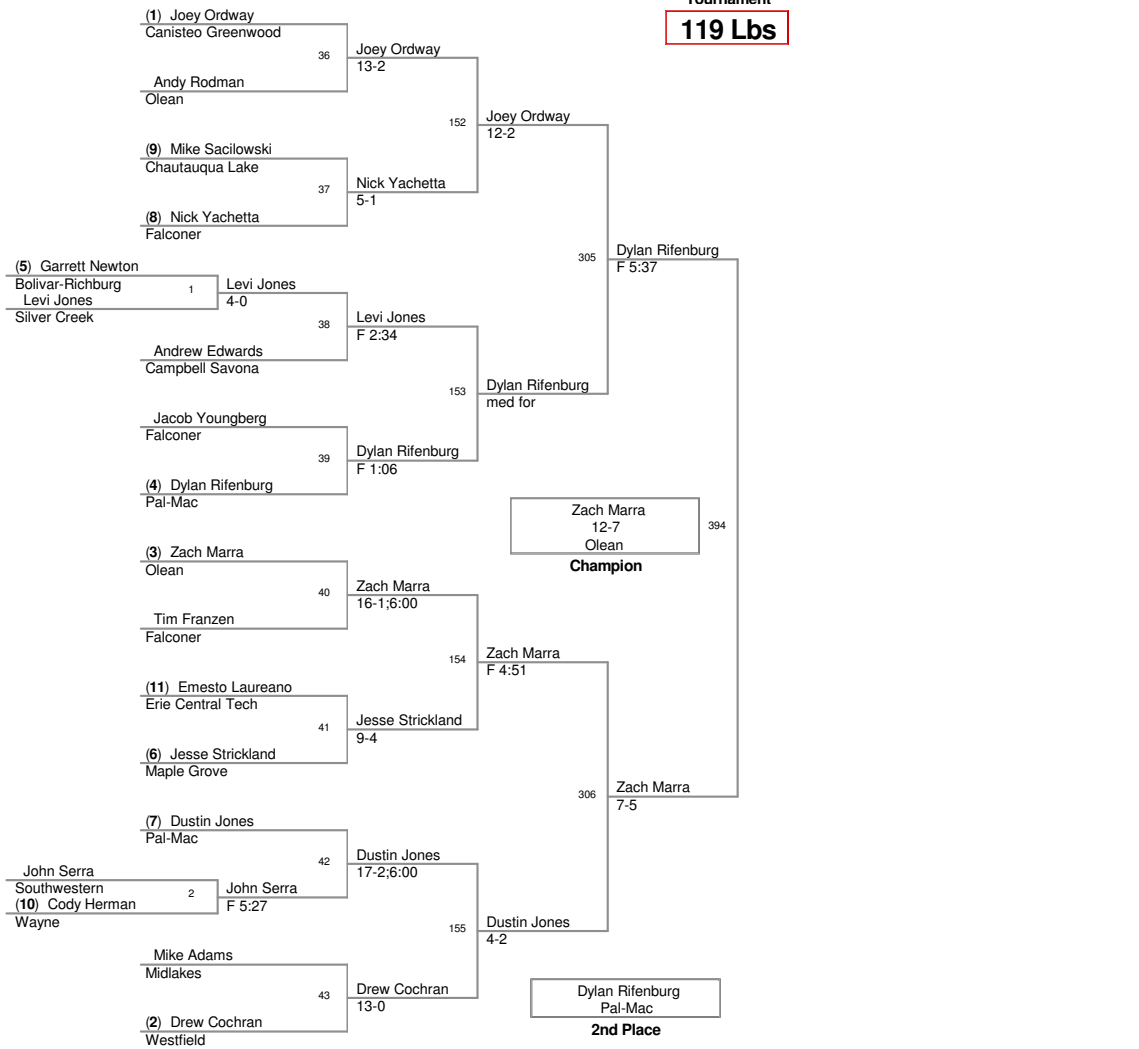

OW - Angelo Malvestuto - Niagara Wheatfield - 189 lbs
 Aggregate Pin Award - Angelo Malvestuto - 4 falls in 3 Mins 38 secs.

2010 Salamanca
Tournament

96 Lbs

2010 Salamanca
Tournament

103 Lbs

2010 Salamanca
Tournament

112 Lbs

2010_Salamanca
Tournament

119 Lbs

2010_Salamanca
Tournament

125 Lbs

2010 Salamanca
Tournament

130 Lbs

2010_Salamanca
Tournament

171 Lbs

2010 Salamanca
Tournament

189 Lbs

2010 Salamanca
Tournament

285 Lbs