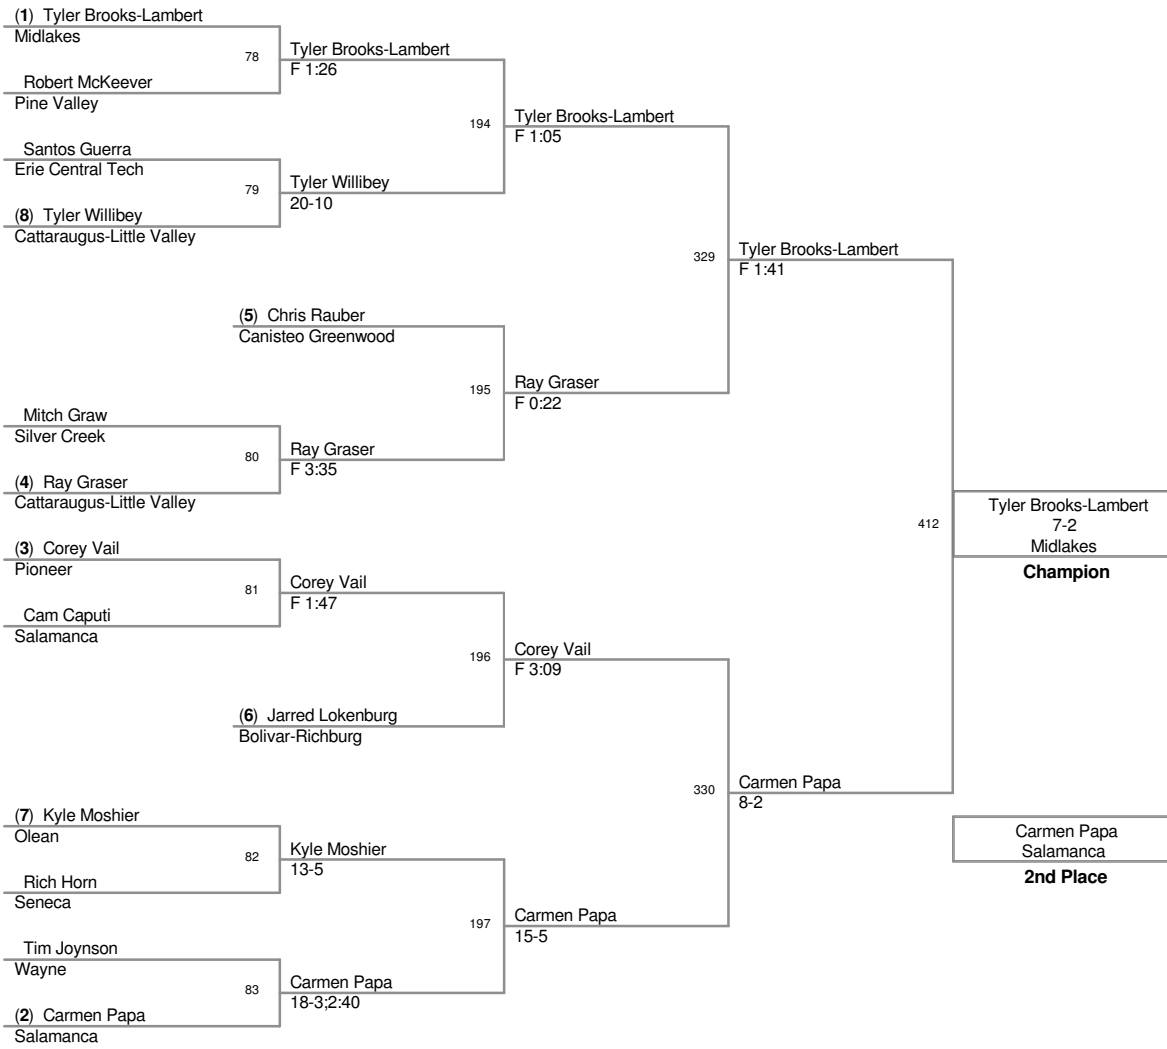

140 Lbs

2010_Salamanca
Tournament

145 Lbs

2010 Salamanca
Tournament

152 Lbs

2010_Salamanca
Tournament

160 Lbs

2010_Salamanca
Tournament