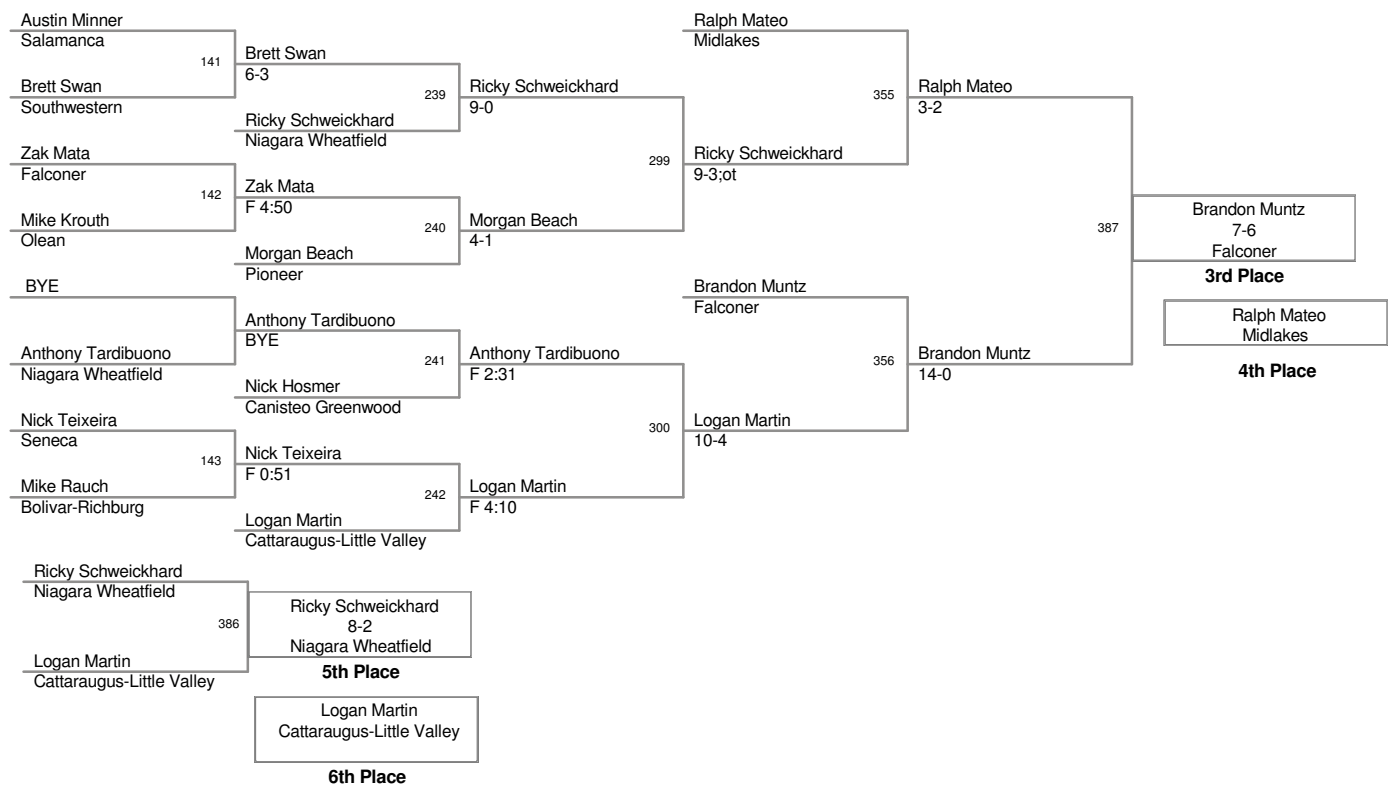

OW - Angelo Malvestuto - Niagara Wheatfield - 189 lbs
 Aggregate Pin Award - Angelo Malvestuto - 4 falls in 3 Mins 38 secs.

2010 Salamanca
Tournament

96 Lbs

2010 Salamanca
Tournament

103 Lbs

2010 Salamanca
Tournament