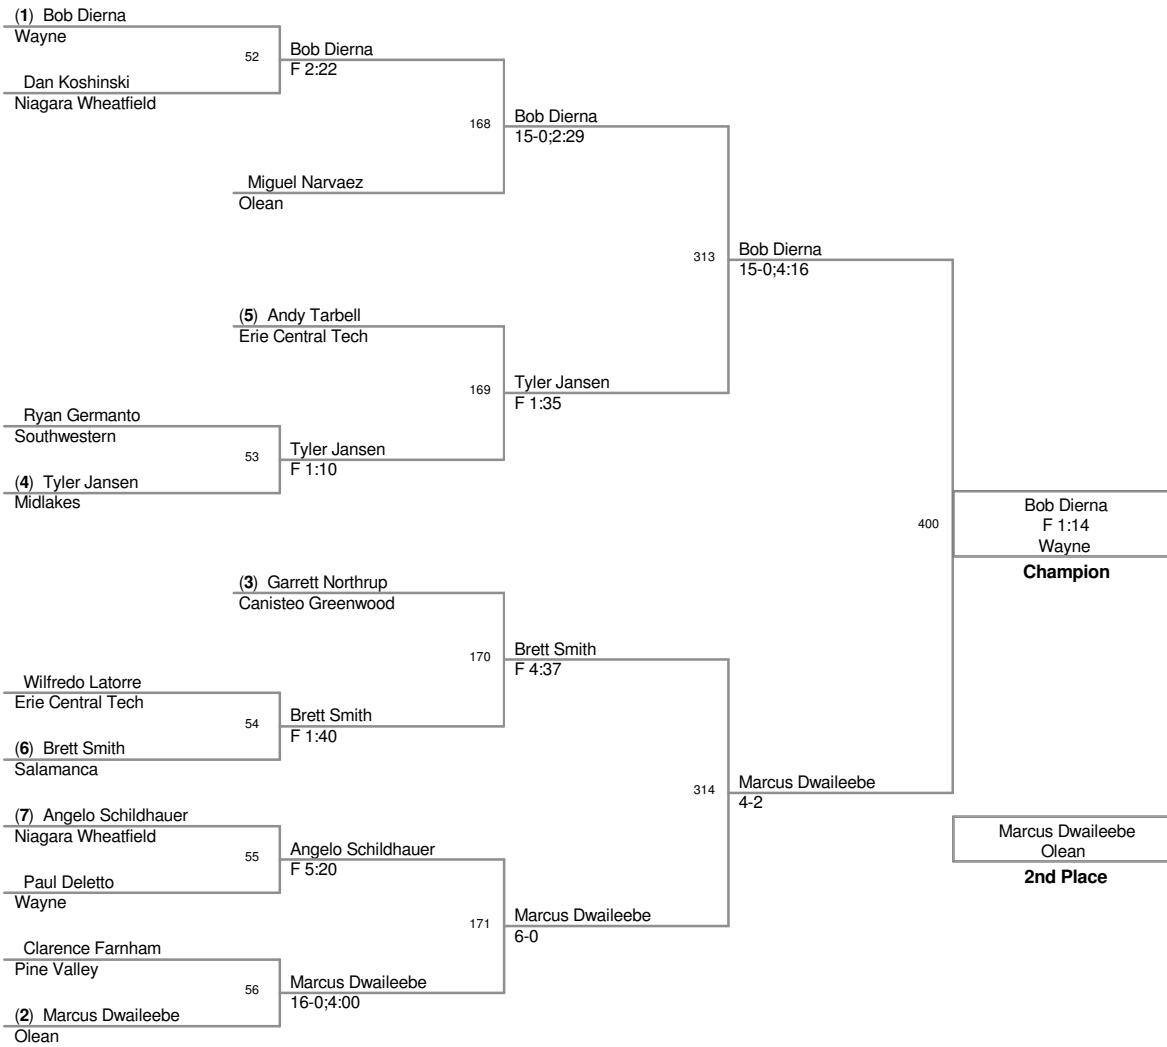

112 Lbs

2010_Salamanca
Tournament

119 Lbs

2010_Salamanca
Tournament

125 Lbs

2010 Salamanca
Tournament

130 Lbs

2010_Salamanca
Tournament