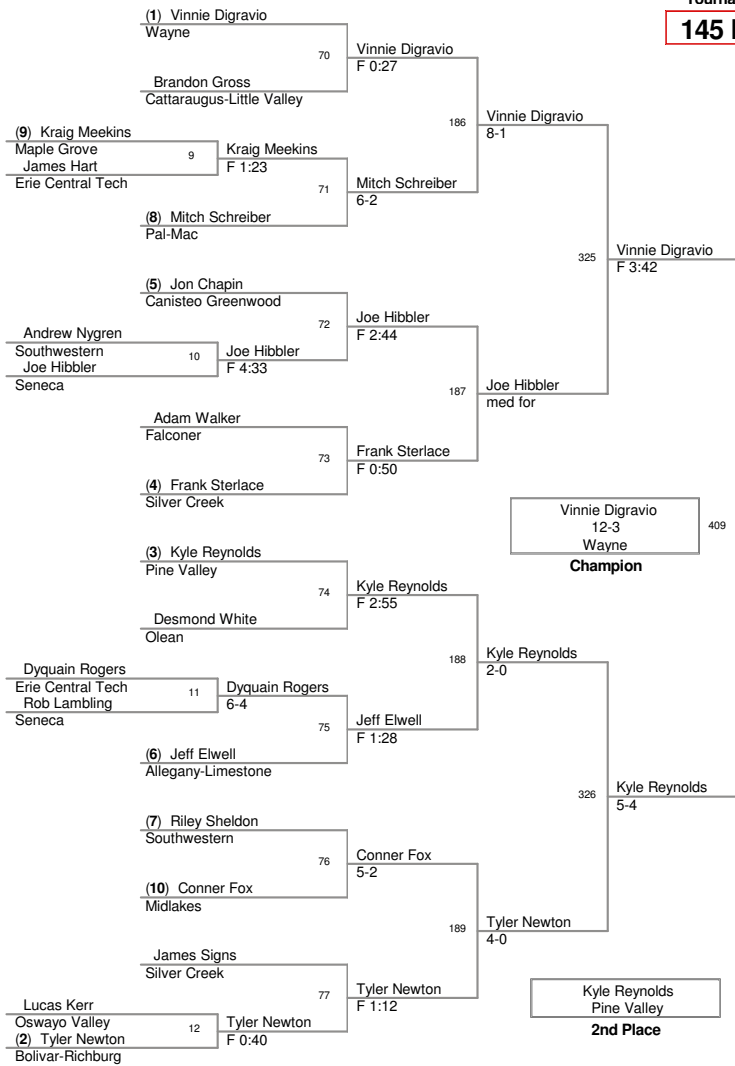

112 Lbs

2010_Salamanca
Tournament

119 Lbs

2010_Salamanca
Tournament

125 Lbs

2010 Salamanca
Tournament

130 Lbs

2010_Salamanca
Tournament

140 Lbs

2010_Salamanca
Tournament

145 Lbs

2010 Salamanca
Tournament

152 Lbs

2010_Salamanca
Tournament

160 Lbs

2010_Salamanca
Tournament