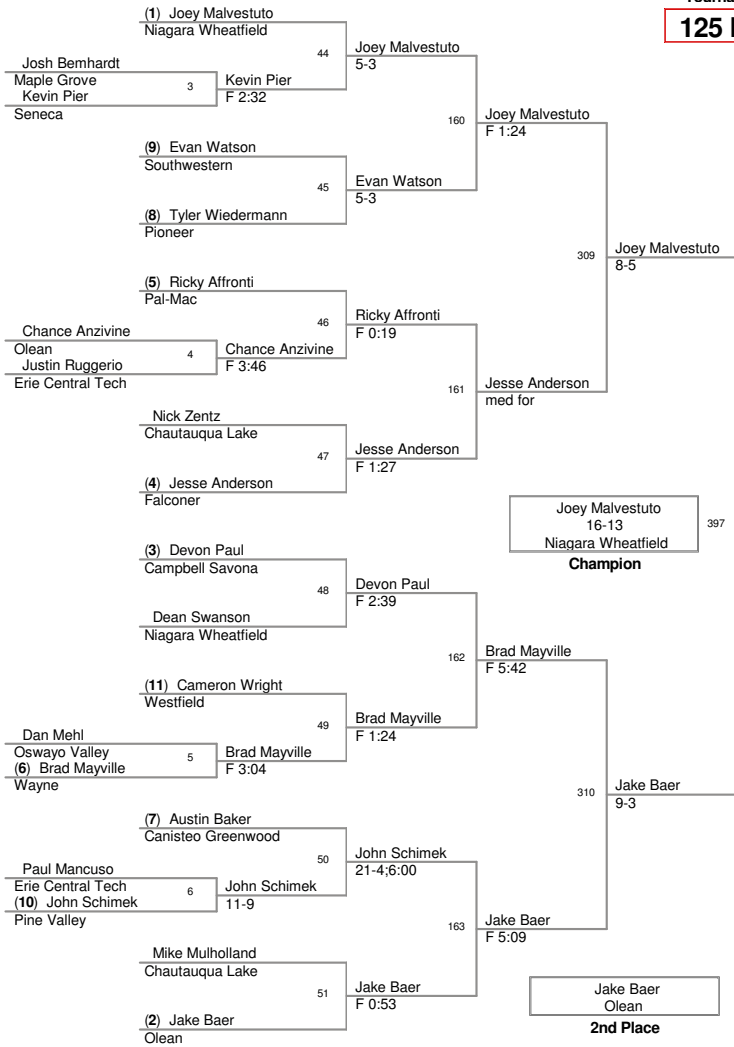

OW - Angelo Malvestuto - Niagara Wheatfield - 189 lbs
 Aggregate Pin Award - Angelo Malvestuto - 4 falls in 3 Mins 38 secs.

2010 Salamanca
Tournament

96 Lbs

2010 Salamanca
Tournament

103 Lbs

2010 Salamanca
Tournament

112 Lbs

2010_Salamanca
Tournament

119 Lbs

2010_Salamanca
Tournament

125 Lbs

2010 Salamanca
Tournament

130 Lbs

2010_Salamanca
Tournament