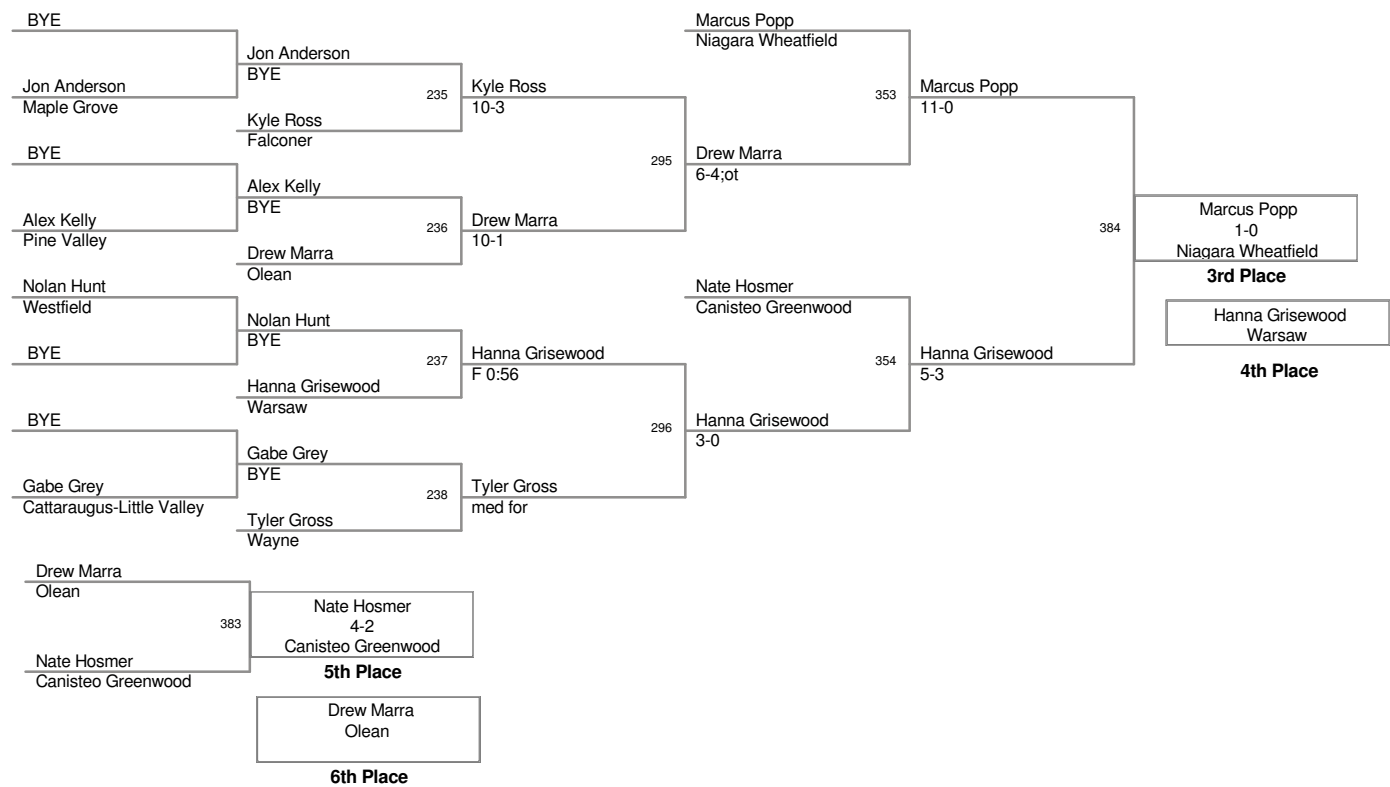

**2010 Salamanca
Tournament**

**Top Team Scores (All
Scorers)**

Plc	Points	Team	CH	CONS
1	224	Niagara Wheatfield	-	-
2	205.5	Wayne	-	-
3	194.5	Pal-Mac	-	-
4	163	Midlakes	-	-
5	154.5	Canisteo Greenwood	-	-
6	141	Seneca	-	-
7	124	Olean	-	-
8	80.5	Salamanca	-	-
9	78.5	Southwestern	-	-
10	69.5	Pioneer	-	-
11	69	Falconer	-	-
12	61	Bolivar-Richburg	-	-
13	59	Pine Valley	-	-
14	50	Campbell Savona	-	-
14	50	Cattaraugus-Little Valley	-	-
16	44	Westfield	-	-
17	34	Chautauqua Lake	-	-
17	34	Maple Grove	-	-
19	33.5	Allegany-Limestone	-	-
20	33	Erie Central Tech	-	-
21	22	Silver Creek	-	-
22	12	Warsaw	-	-
23	10	Oswayo Valley	-	-
24	3	Panama	-	-

OW - Angelo Malvestuto - Niagara Wheatfield - 189 lbs
 Aggregate Pin Award - Angelo Malvestuto - 4 falls in 3 Mins 38 secs.

2010 Salamanca
Tournament

96 Lbs

2010 Salamanca
Tournament

103 Lbs

2010 Salamanca
Tournament