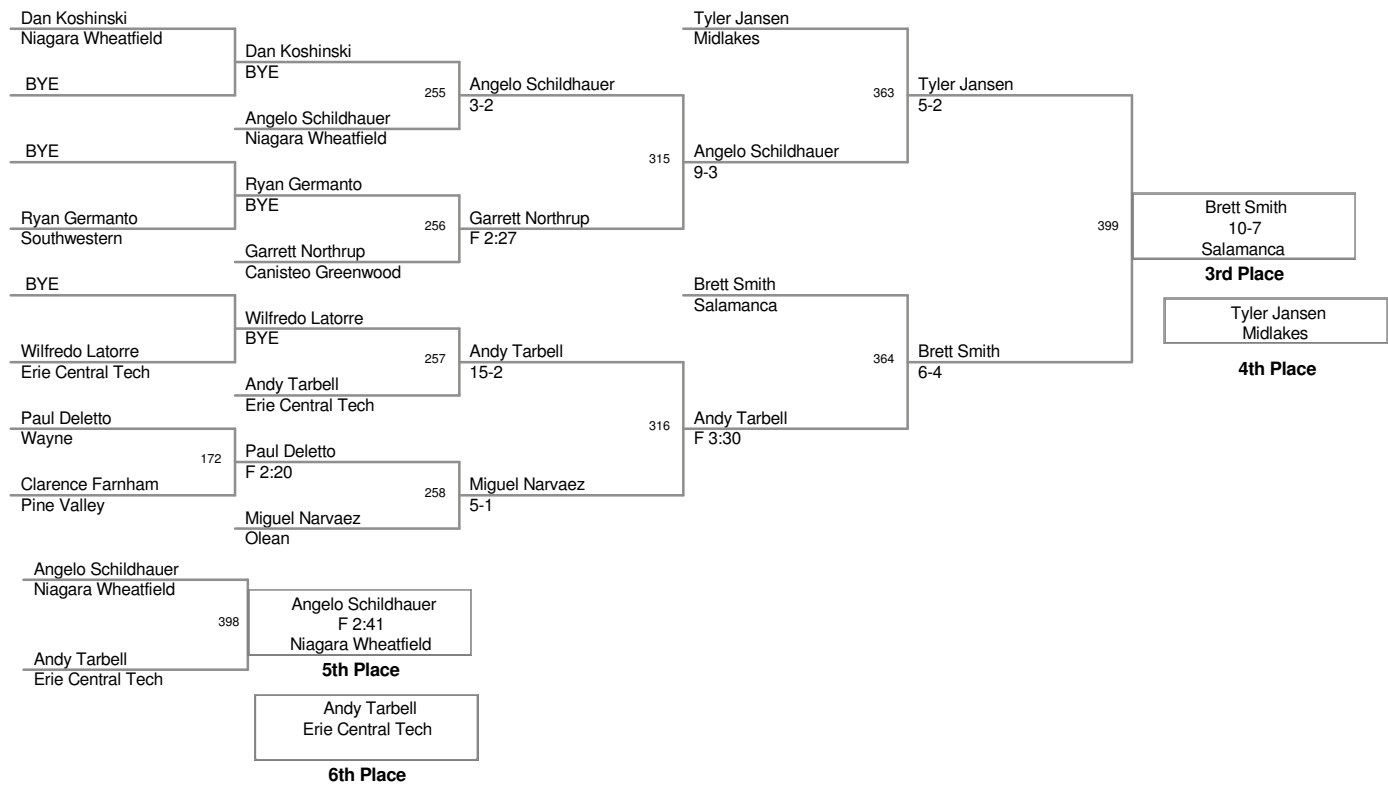

112 Lbs

2010_Salamanca
Tournament

119 Lbs

2010_Salamanca
Tournament

125 Lbs

2010 Salamanca
Tournament

130 Lbs

2010_Salamanca
Tournament