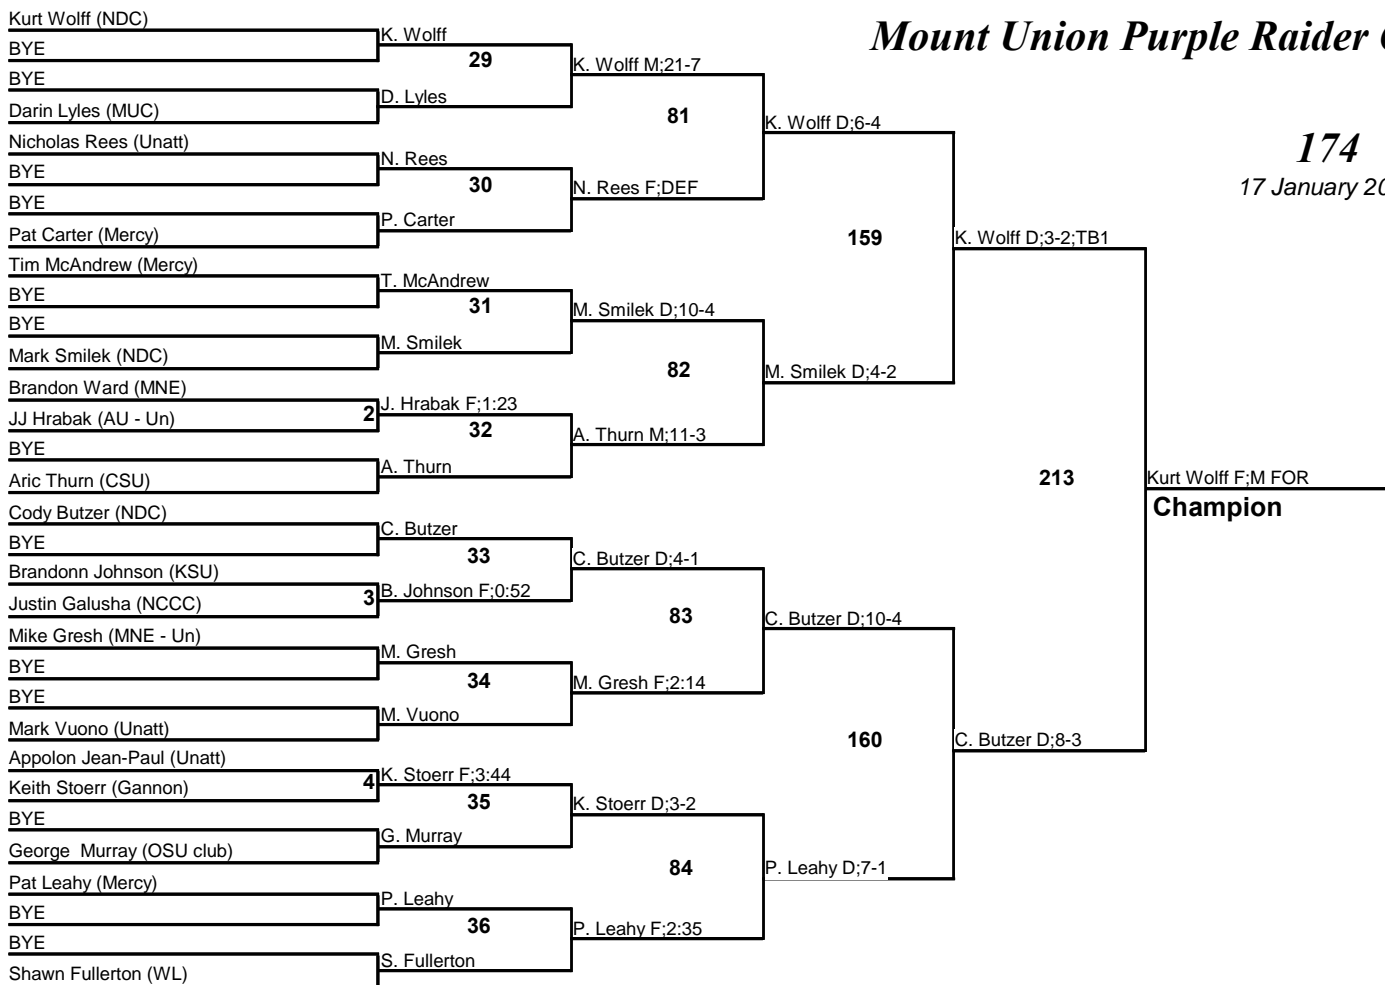

# Mount Union Purple Raider Open

157

17 January 2010

# Mount Union Purple Raider Open

**165**  
17 January 2010

# Mount Union Purple Raider Open

174

17 January 2010

# Mount Union Purple Raider Open

**197**  
17 January 2010