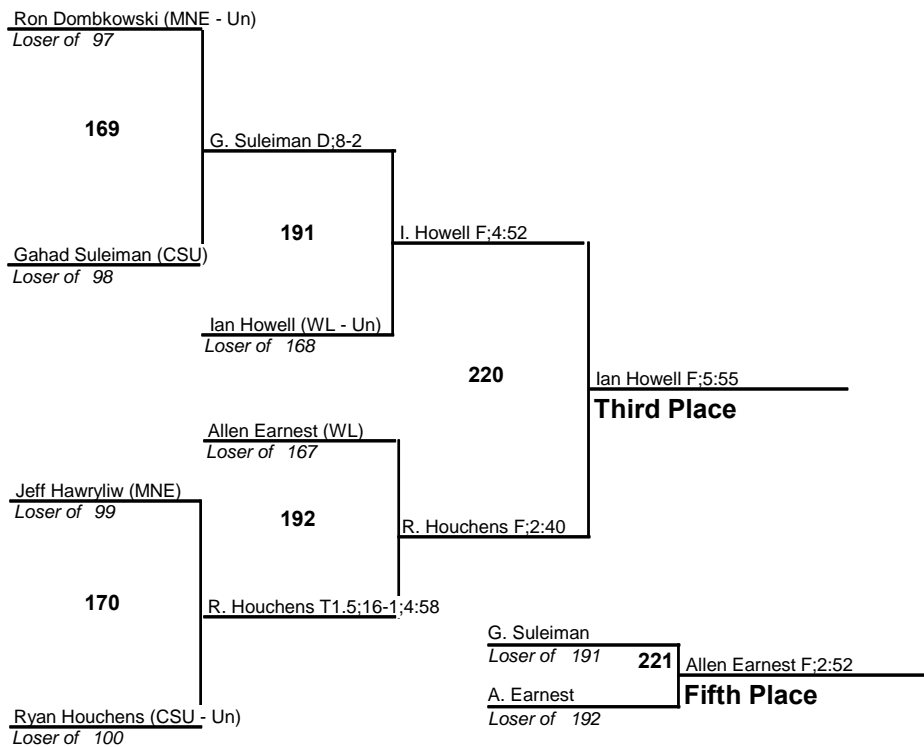

# Mount Union Purple Raider Open

184

17 January 2010

# Mount Union Purple Raider Open

**197**  
17 January 2010