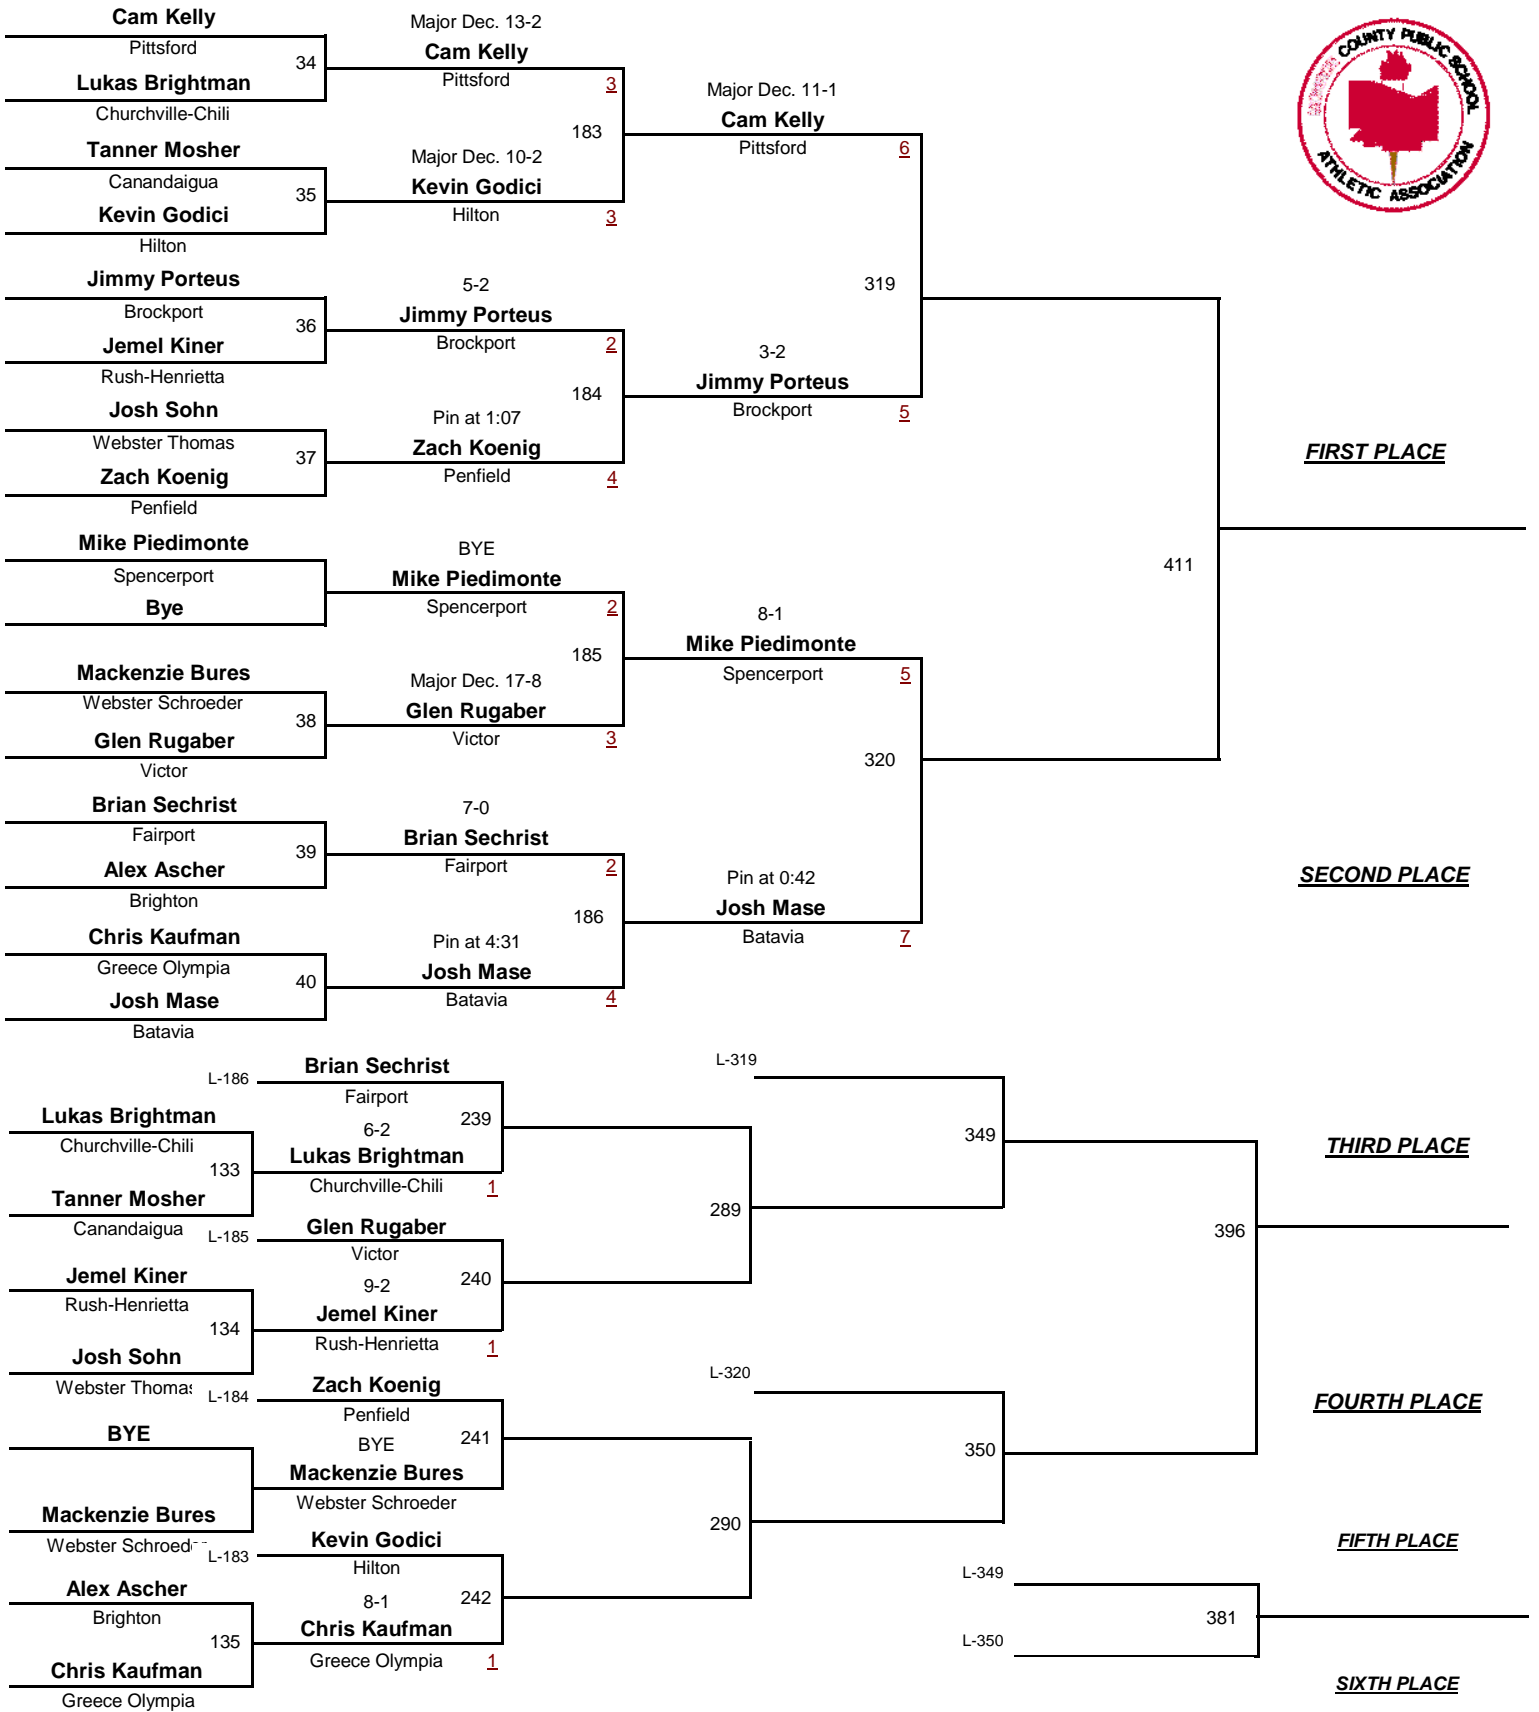

VARSITY

DIVISION

125

WEIGHT

2010 Monroe County Championships

January 23, 2010