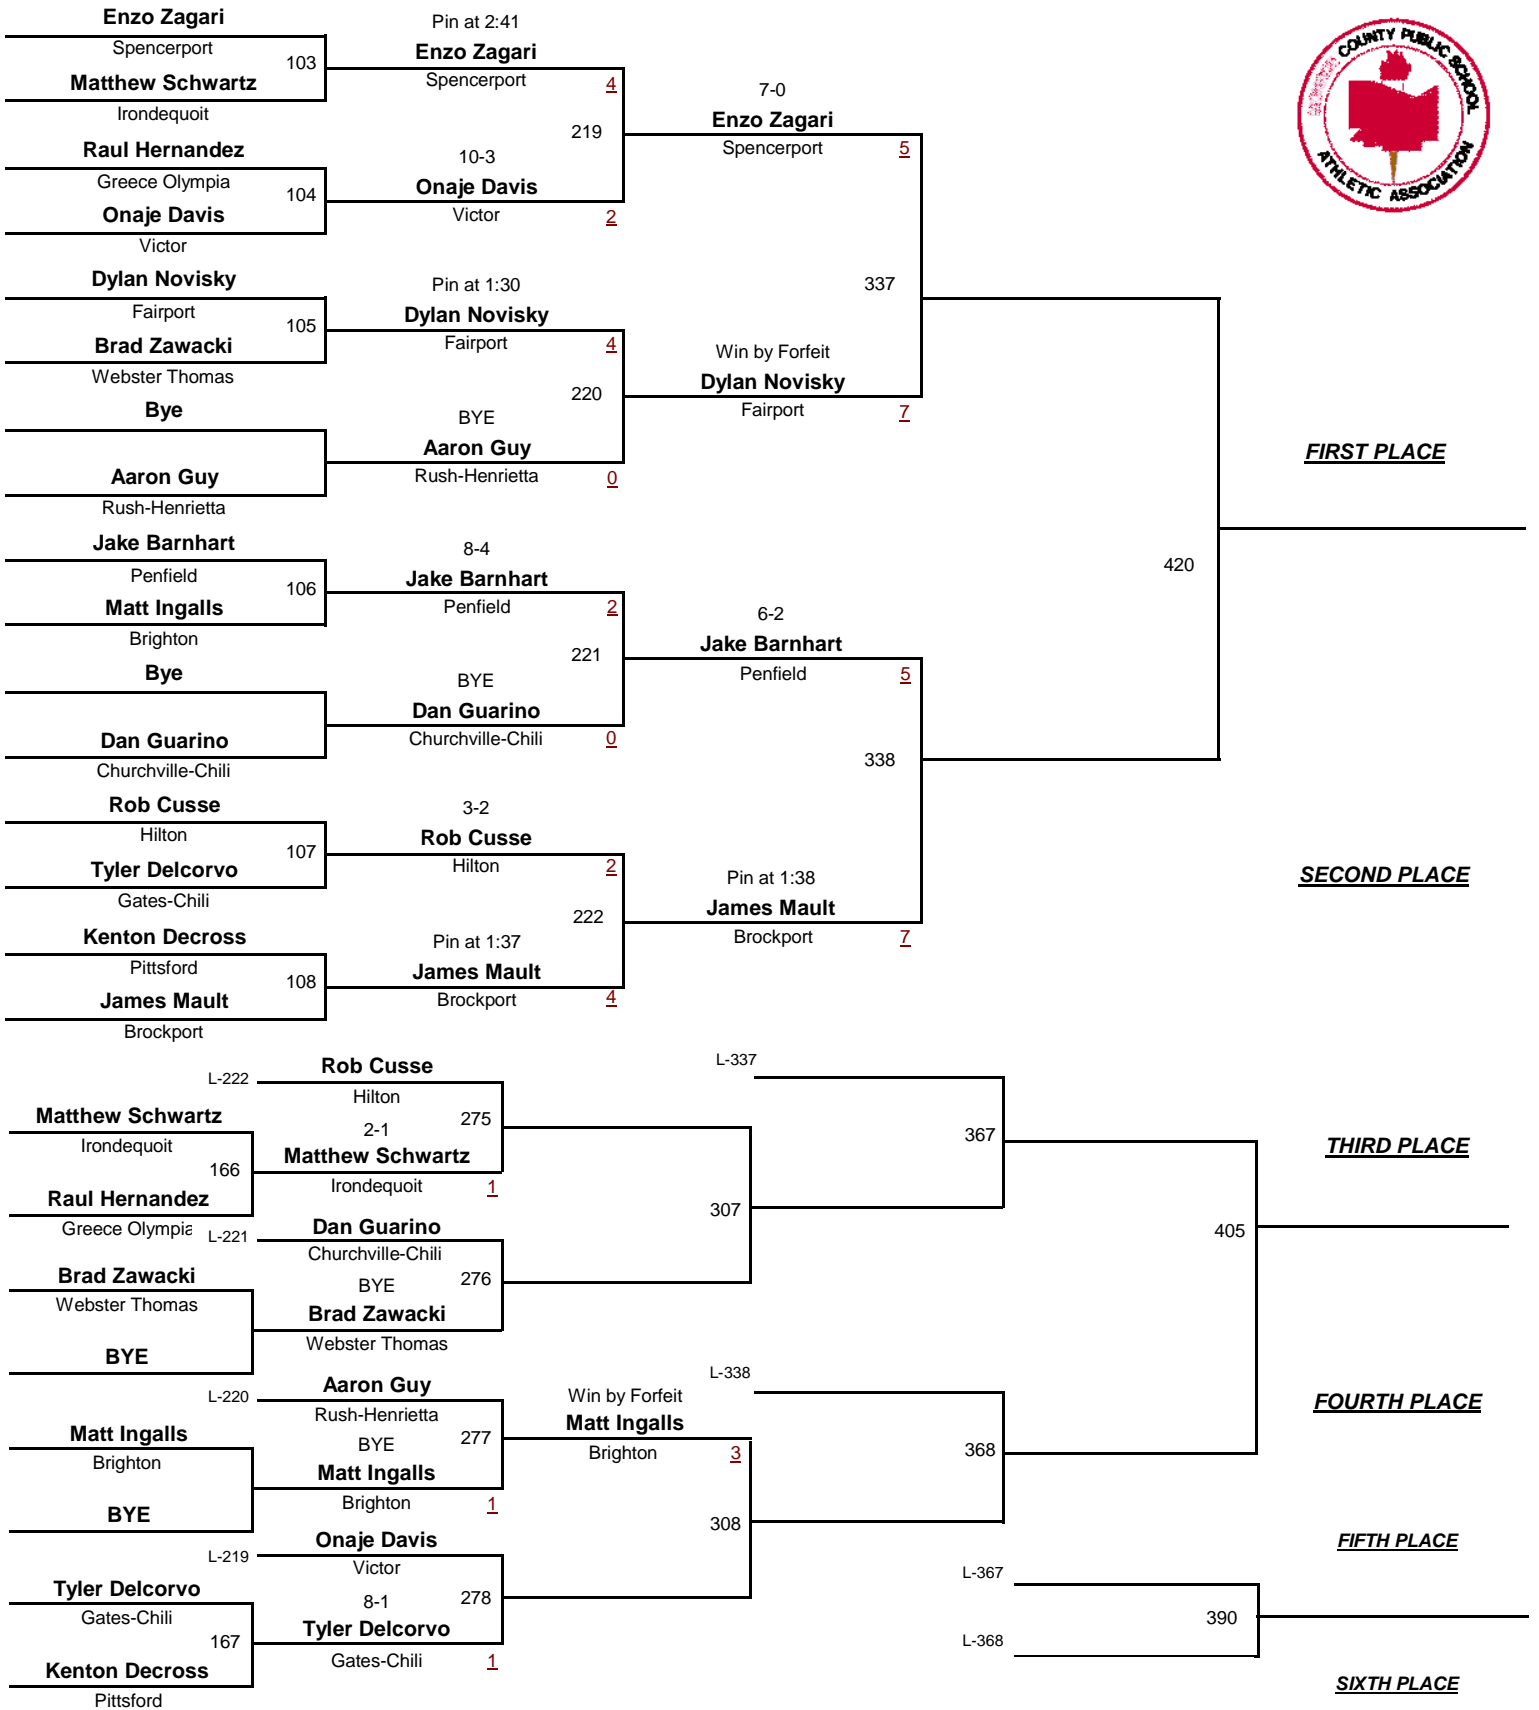

VARSITY

DIVISION

215

WEIGHT

2010 Monroe County Championships

January 23, 2010

FIRST PLACE

SECOND PLACE

THIRD PLACE

FOURTH PLACE

FIFTH PLACE

SIXTH PLACE