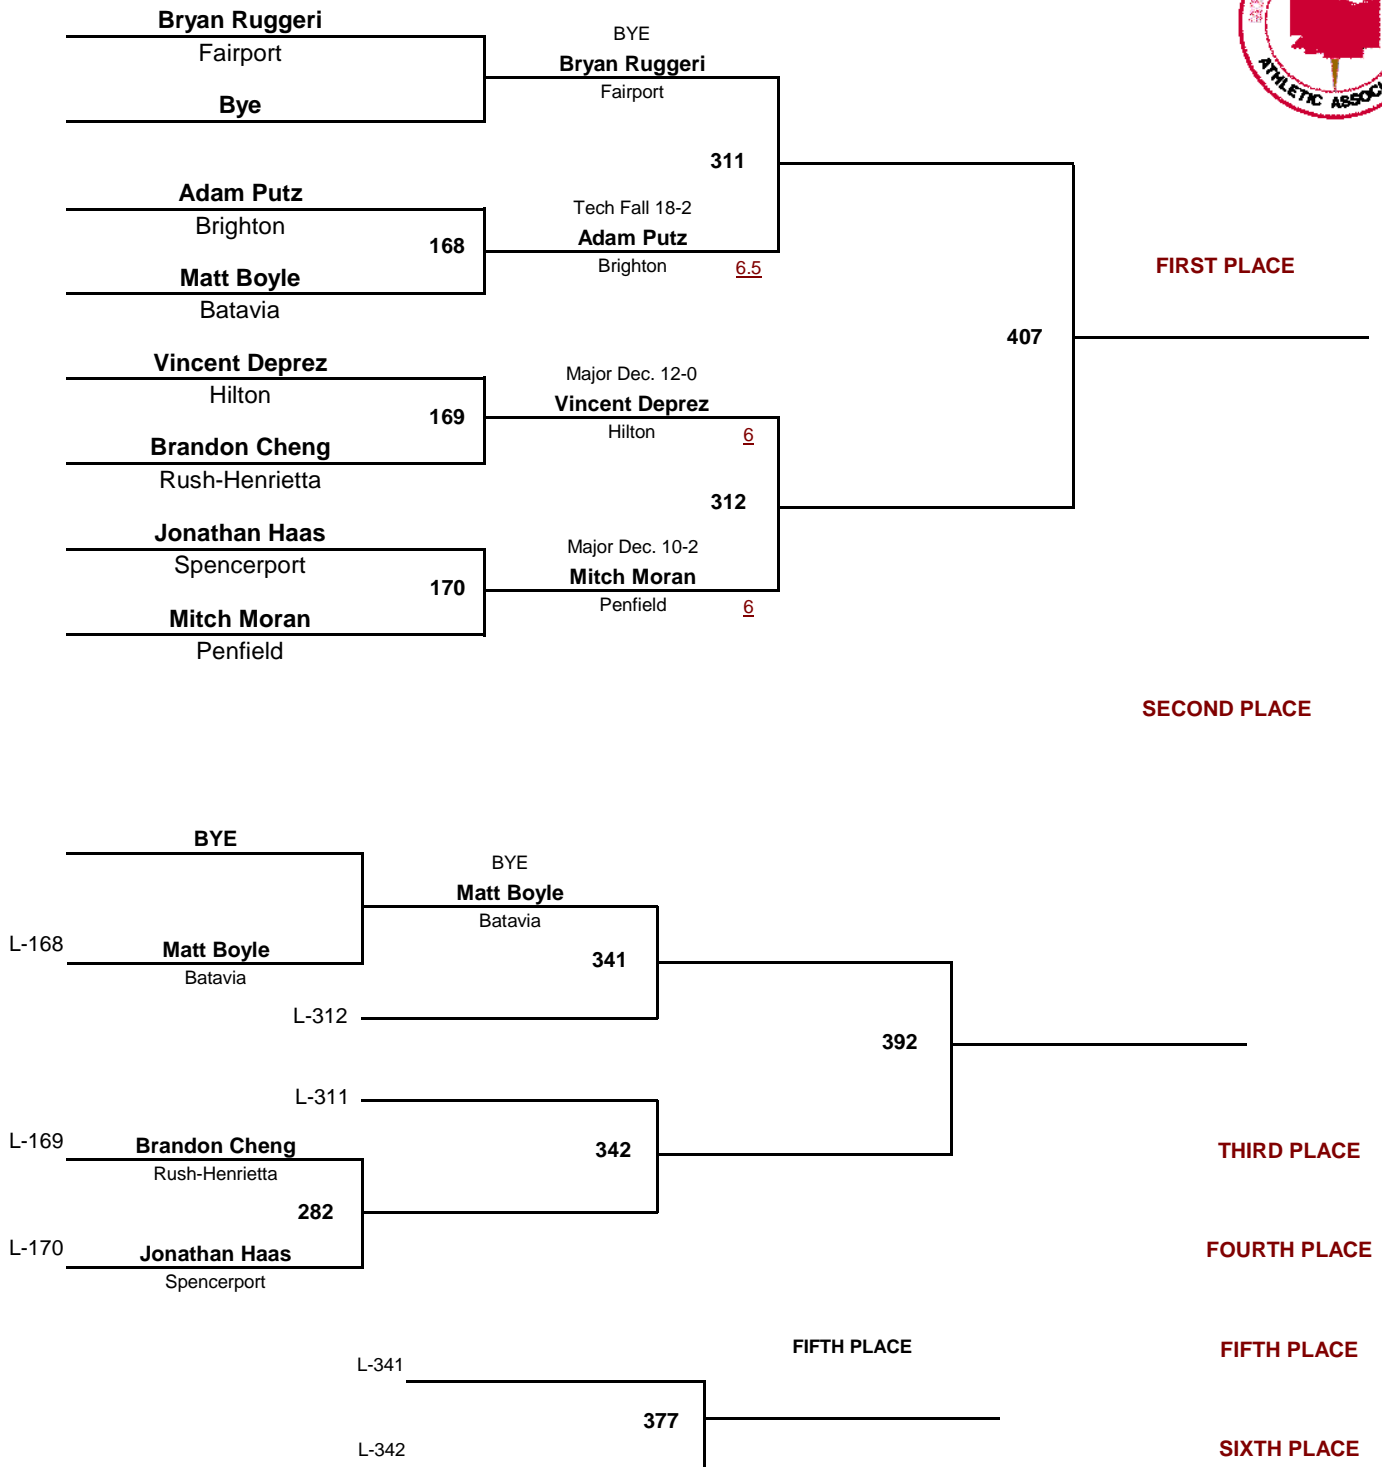

**VARSDITY**

DIVISION

**96**

WEIGHT

**2010 Monroe County Championships**

January 23, 2010

[Underlined numbers, if shown, are TEAM POINTS]

# VARSITY

DIVISION

# 125

WEIGHT