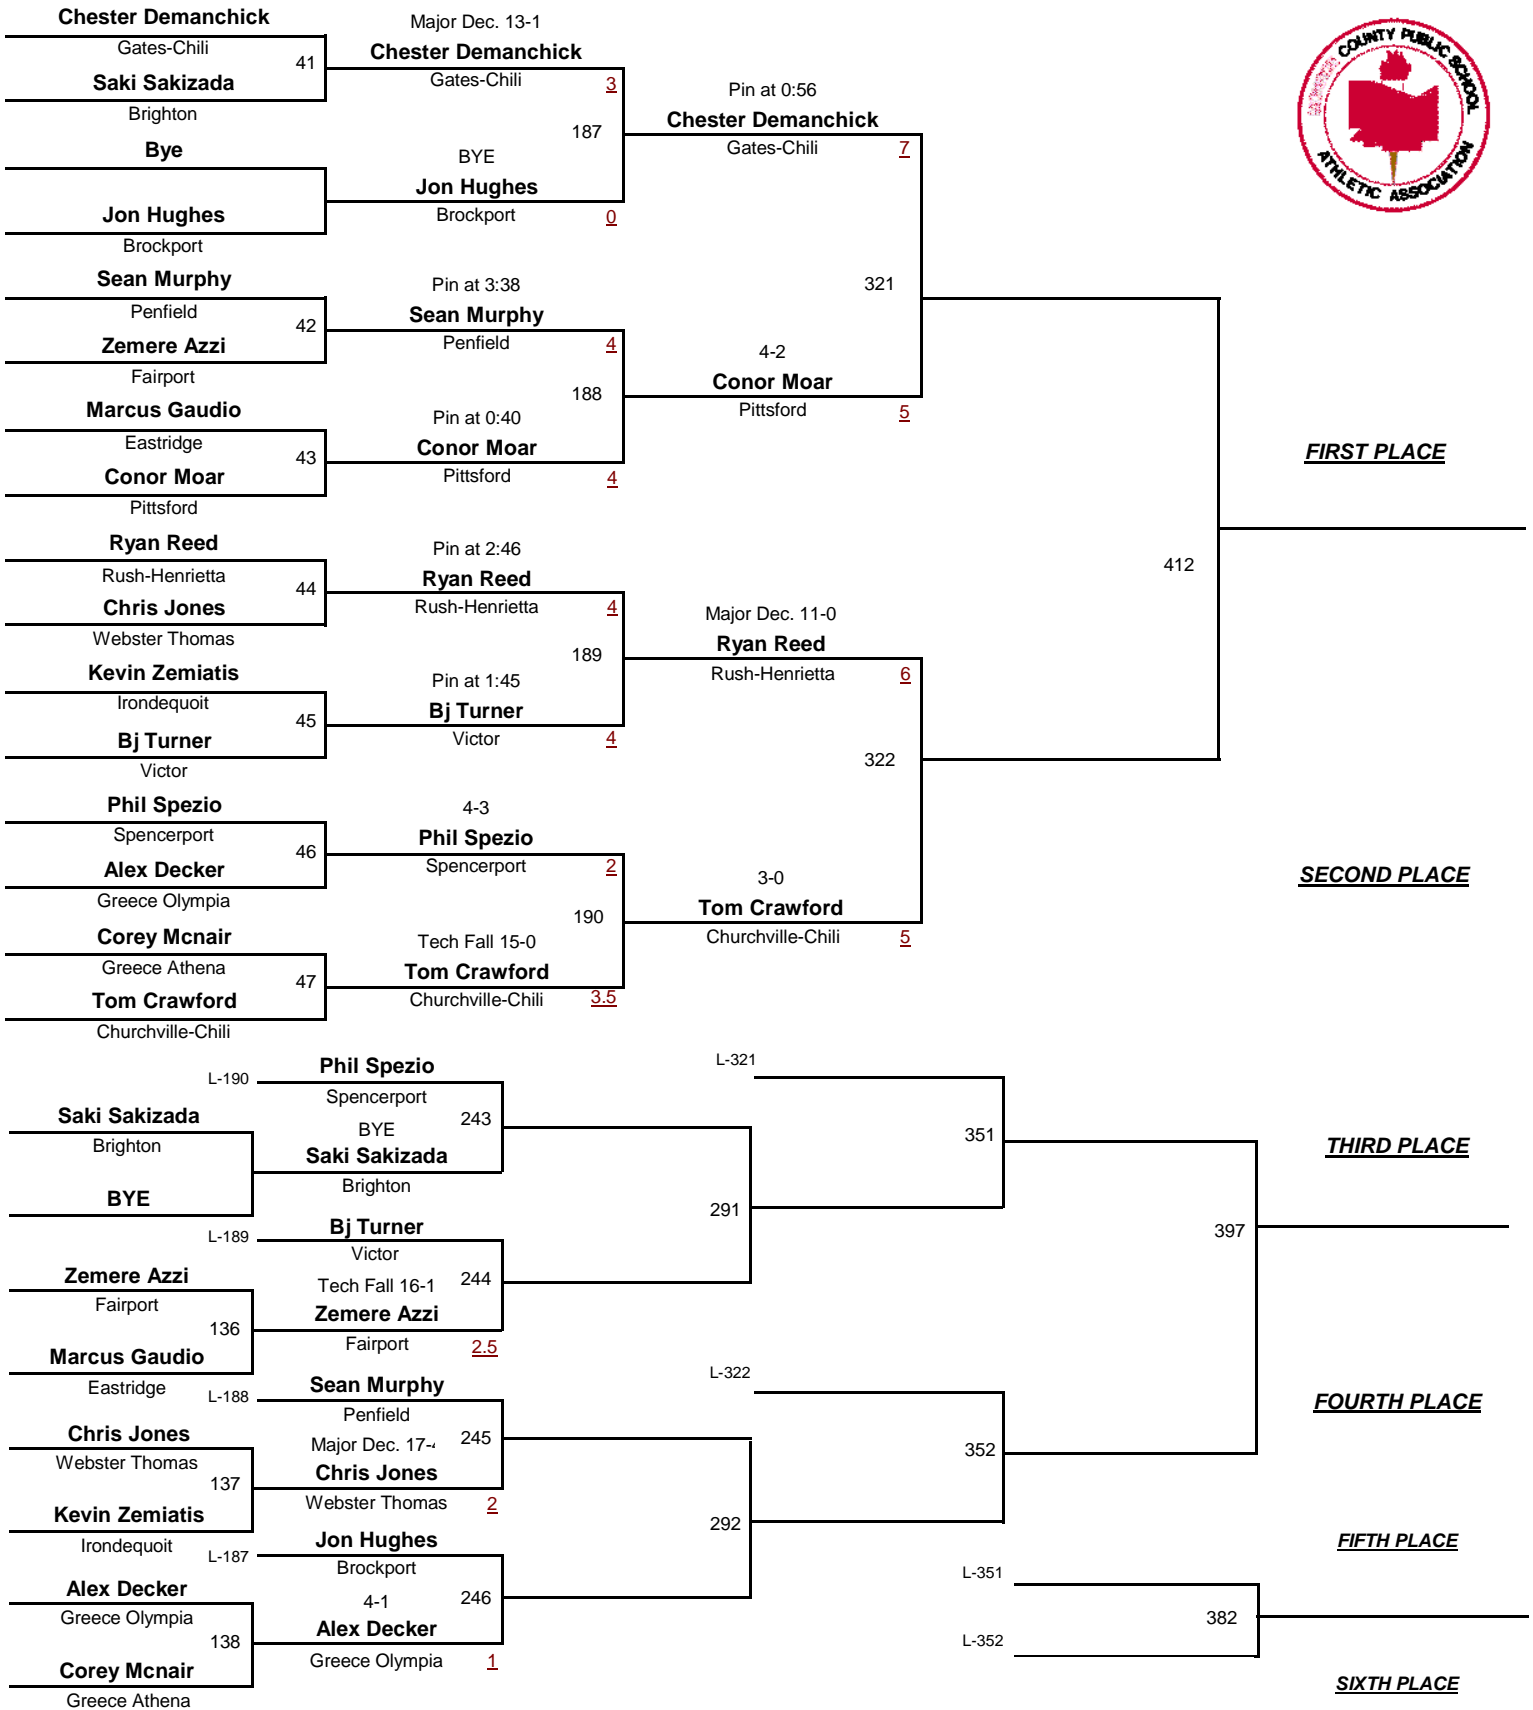

VARSITY

DIVISION

130

WEIGHT

2010 Monroe County Championships

January 23, 2010