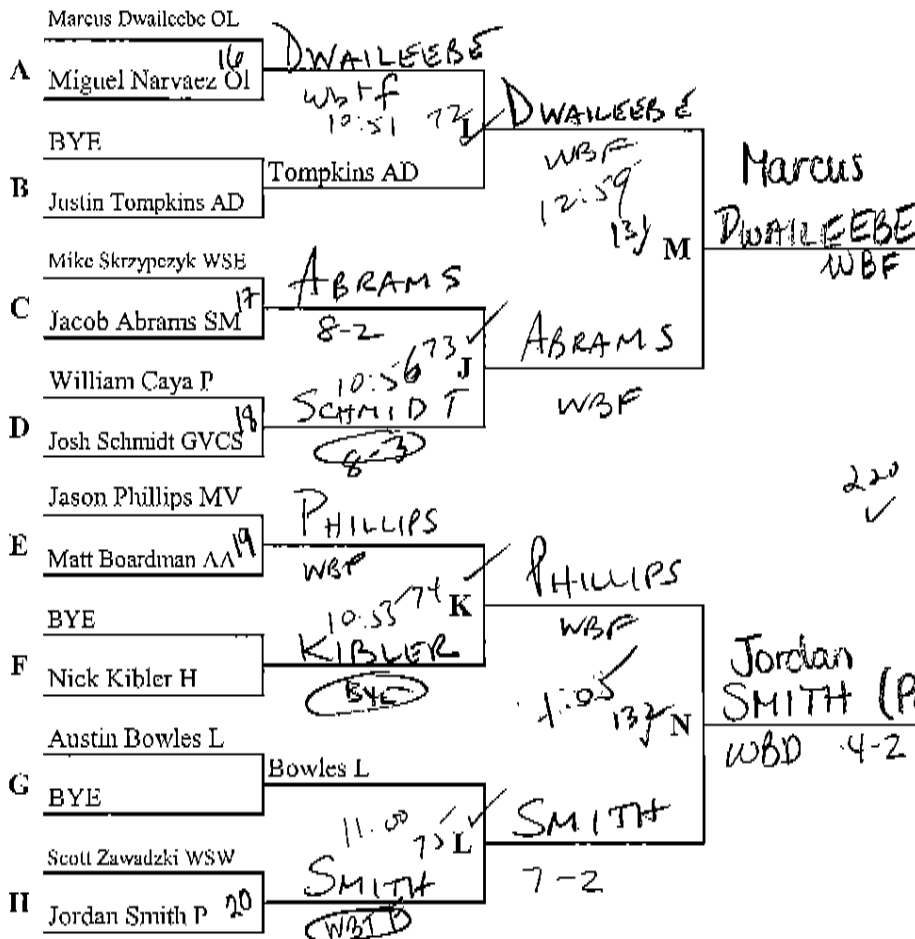

(January 16, 2010)

Jake Baer OL
Tournament Champion
 WBF 0:48

39th FRANKLINVILLE WRESTLING TOURNAMENT

Championship Bracket
Weight Class: 130

(January 16, 2010)

Marcus DWAILEEBE (OL)
WBF

220 ✓
Marcus Dwaileebe OL
Tournament Champion
WBD 4-2