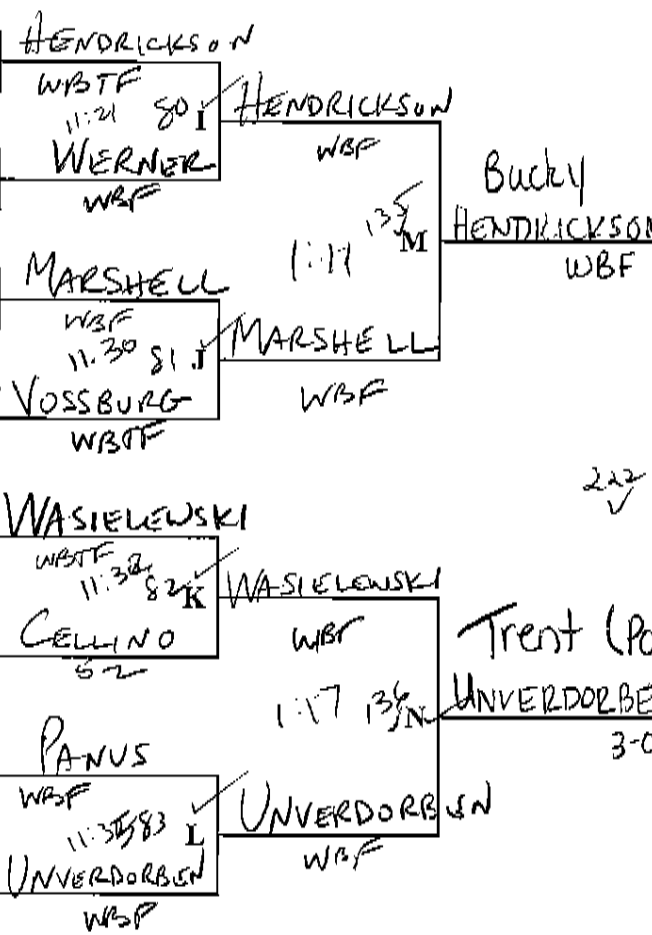

39th FRANKLINVILLE WRESTLING TOURNAMENT

Bucky Hendrickson I.

Championship Bracket	
Weight Class: 140	

(January 16, 2010)

- A Richie Evans H 29
- Jake Werner FRKL
- B Josh Juenemen CLCS 30
- Adam Marshall OL
- C Anthony Childs FRKL 31
- Tom Abbey AD
- D Keith Vossburg AA 32
- Dale Wasielewski WSE
- E Jack Truman ALCS 33
- Dylan Cellino WSW
- F Tyler Bossard AA 34
- Andy Panus OL
- G Greg Lewis GVCS 35
- Jesse Perry CLCS
- II Trent Unverdorben P 36