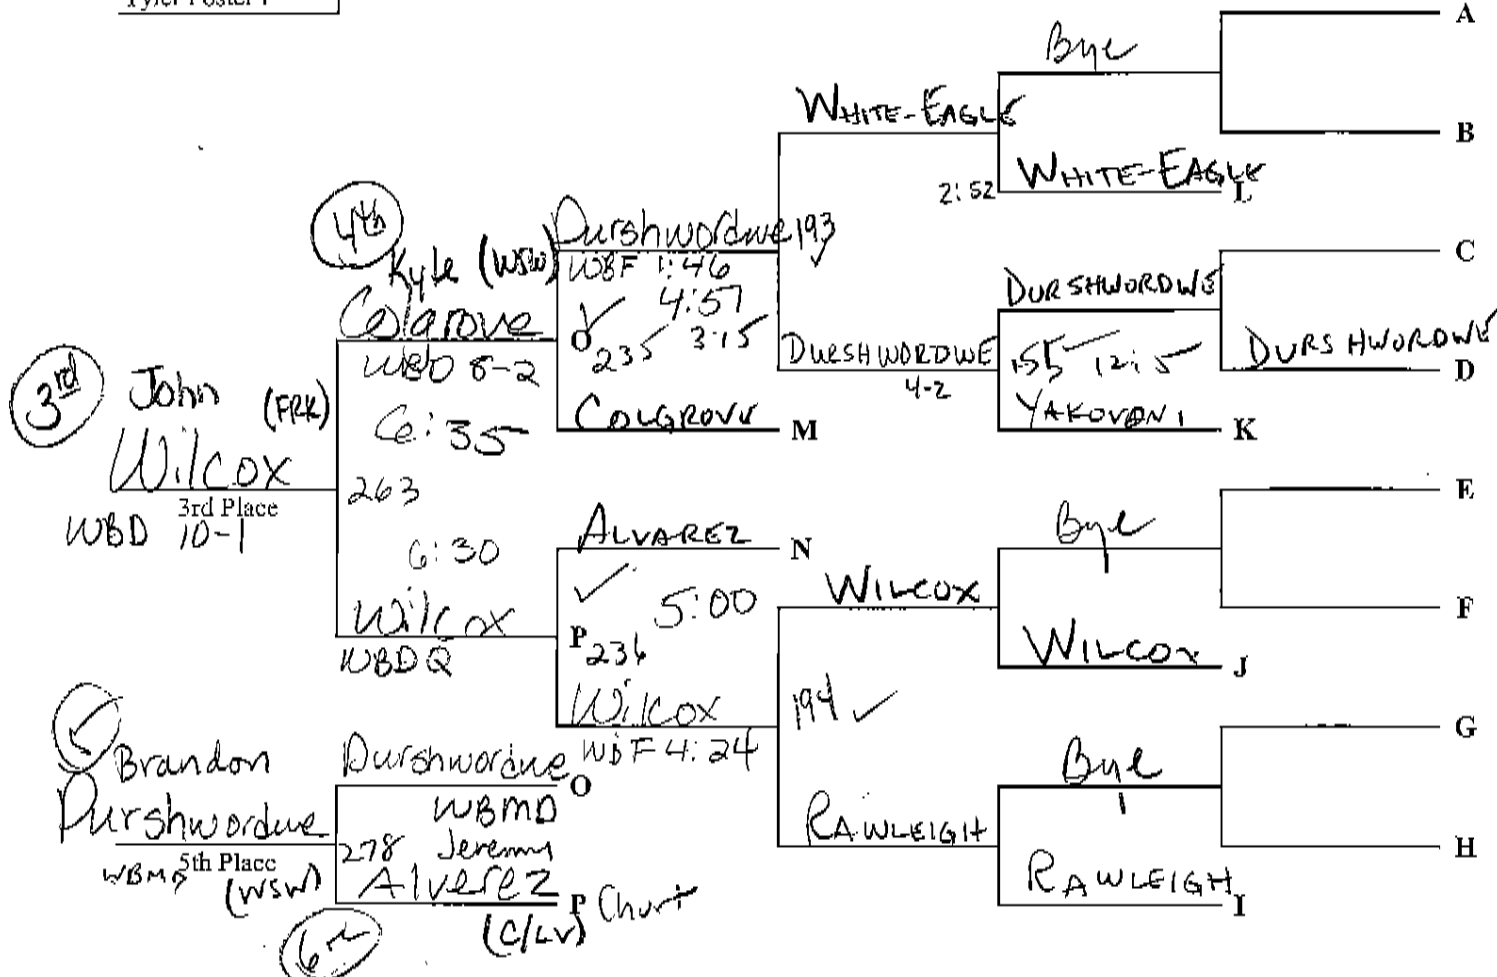

39th FRANKLINVILLE WRESTLING TOURNAMENT

Championship Bracket	
Weight Class: 112	

(January 16, 2010)