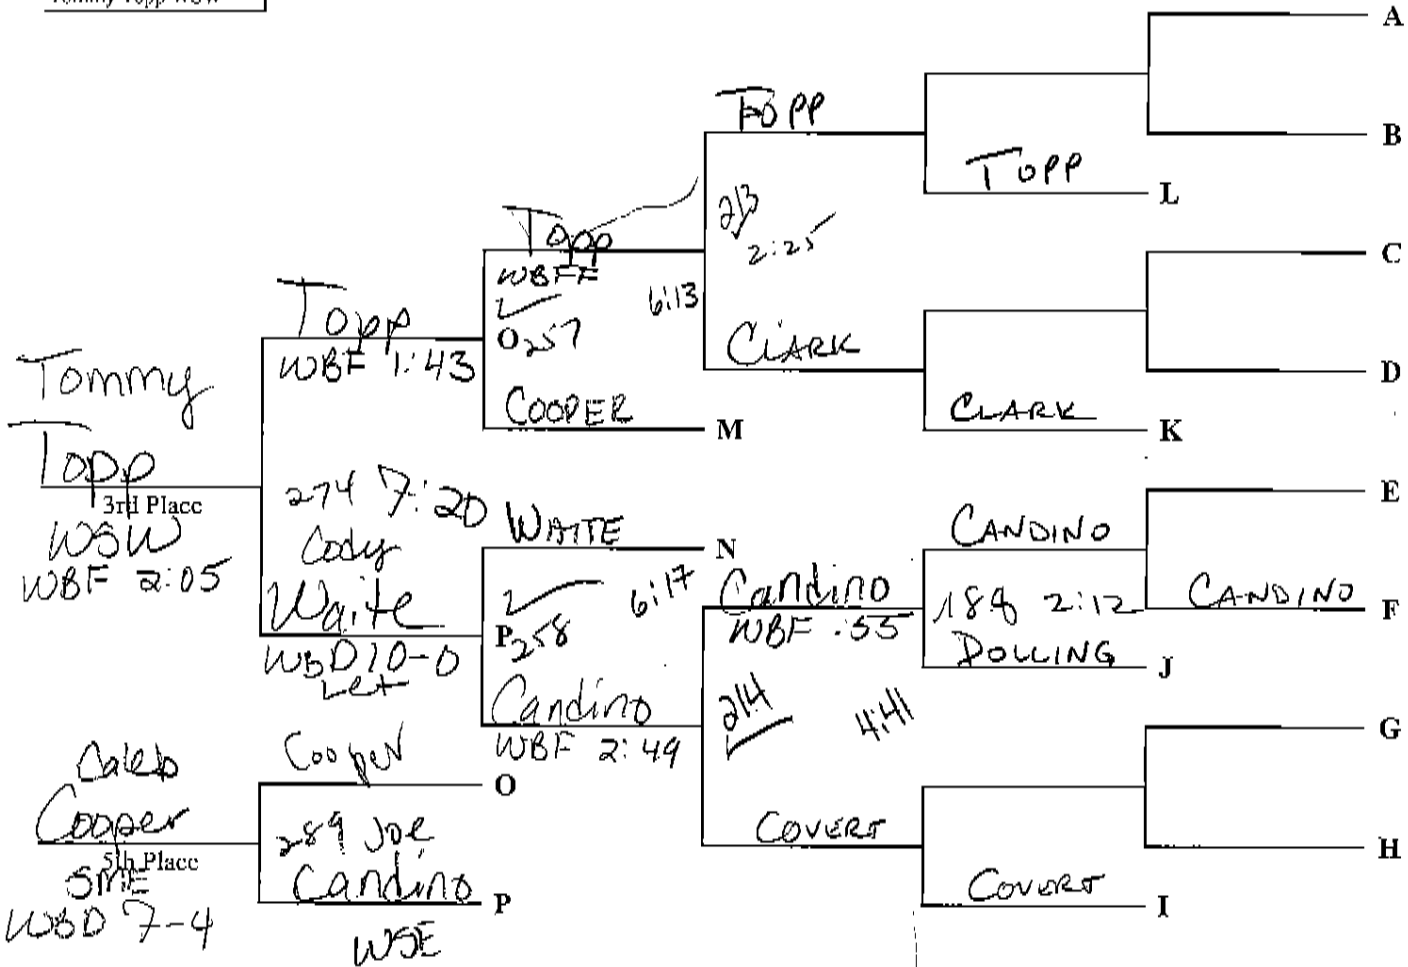

39th FRANKLINVILLE WRESTLING TOURNAMENT

Championship Bracket	
Weight Class: 215	

(January 16, 2010)

Justin Taylor Port
Tournament Champion
WBF 0:25