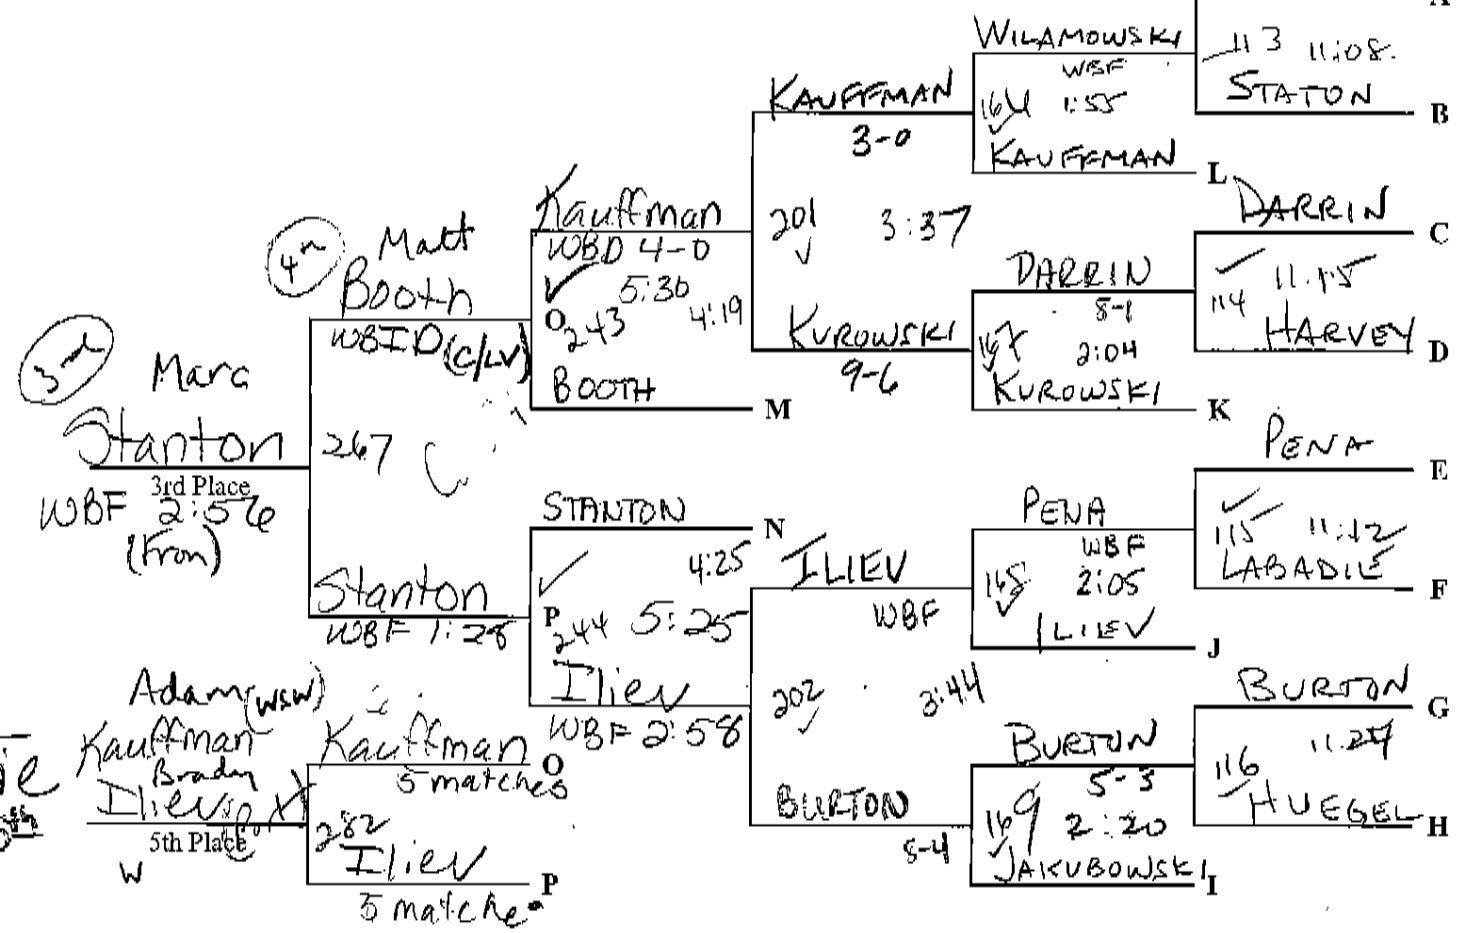

Kyle Freer (SME)
Tournament Champion
WBD 6-2

Dakota (WSW)
Hendrickson
6-1

Wilamowski
11-3 11-08
Staton

Darrin
11-15
Harvey

Pena
11-12
Labadie

Burton
11-24
Huegel

39th FRANKLINVILLE WRESTLING TOURNAMENT

Bucky Hendrickson I.