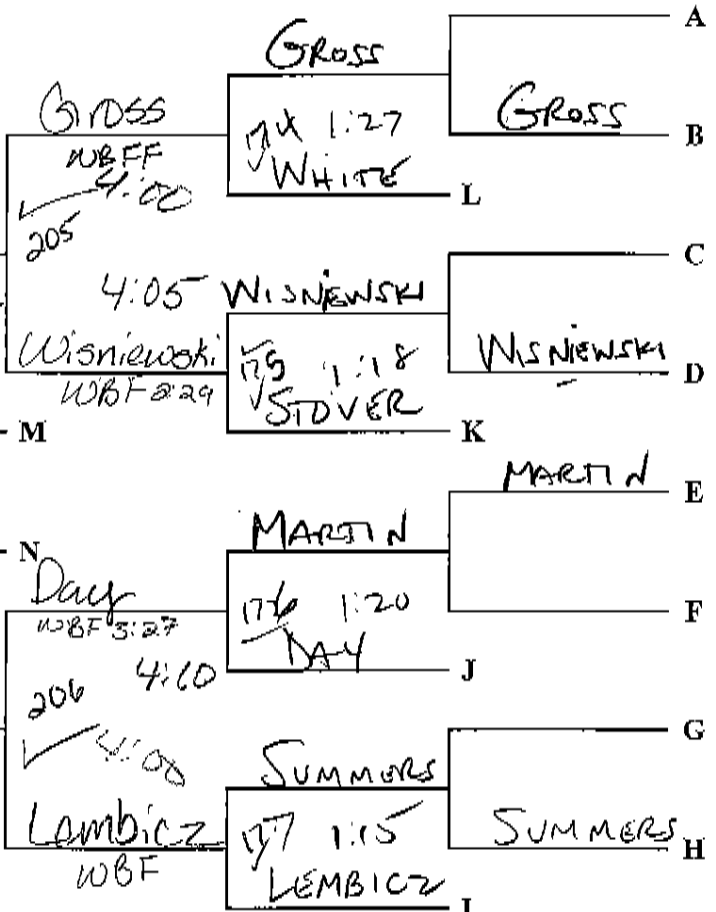

Bucky HENDRICKSON (LET)

Bucky Hendrickson LET

Tournament Champion
WBD 3-0

Trent (Port)
UNVERDORBEN
3-0

39th FRANKLINVILLE WRESTLING TOURNAMENT

Championship Bracket	
Weight Class: 145	

(January 16, 2010)

Chris Nevinger LET
Tournament Champion
WBTF 16-0