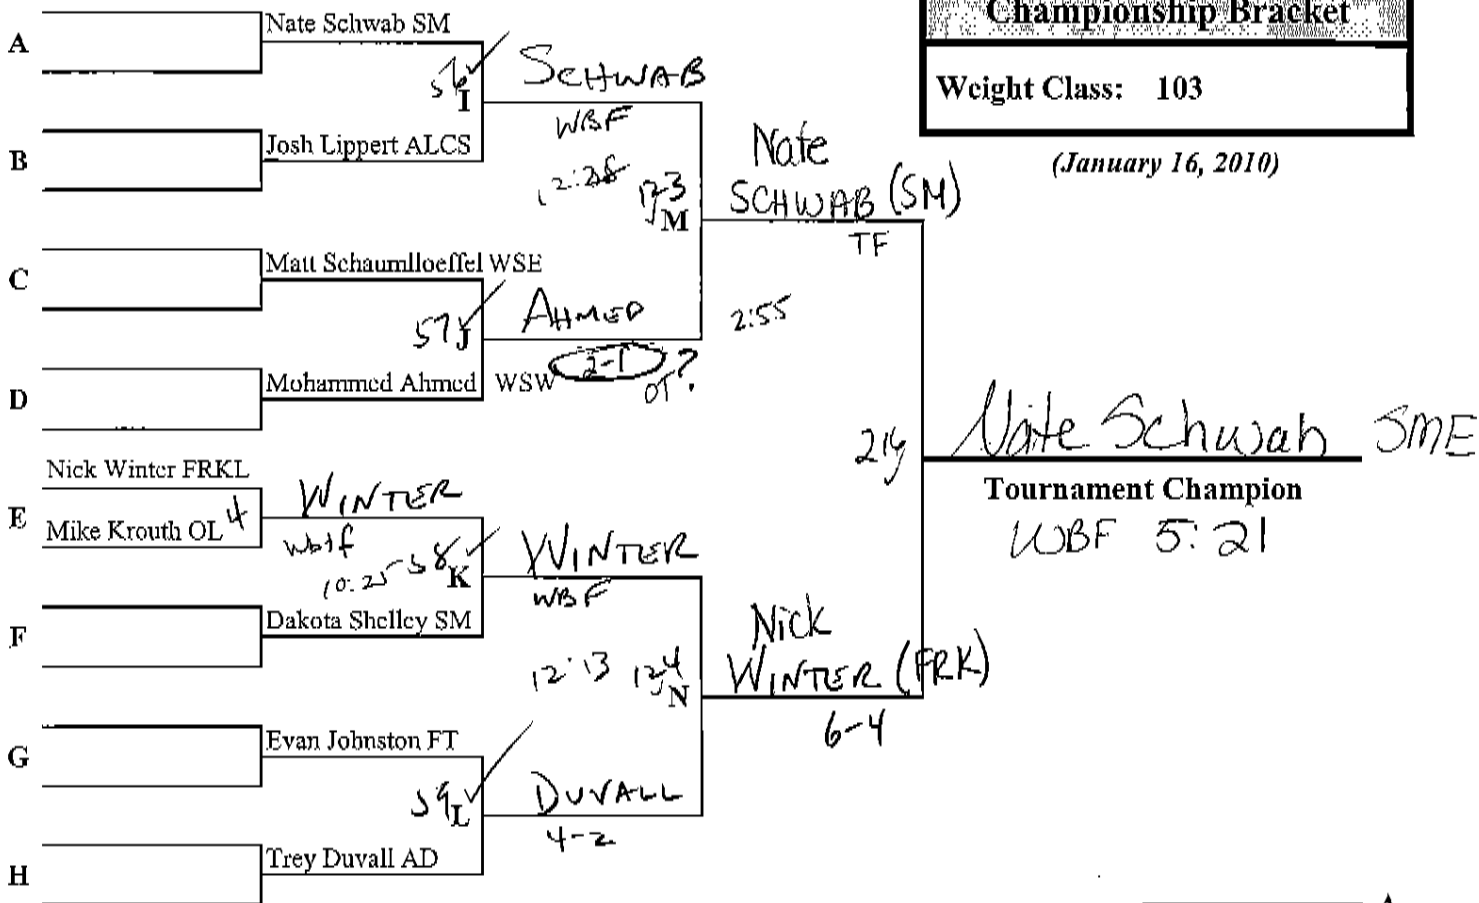

39th FRANKLINVILLE WRESTLING TOURNAMENT

Championship Bracket

Weight Class: 103

(January 16, 2010)