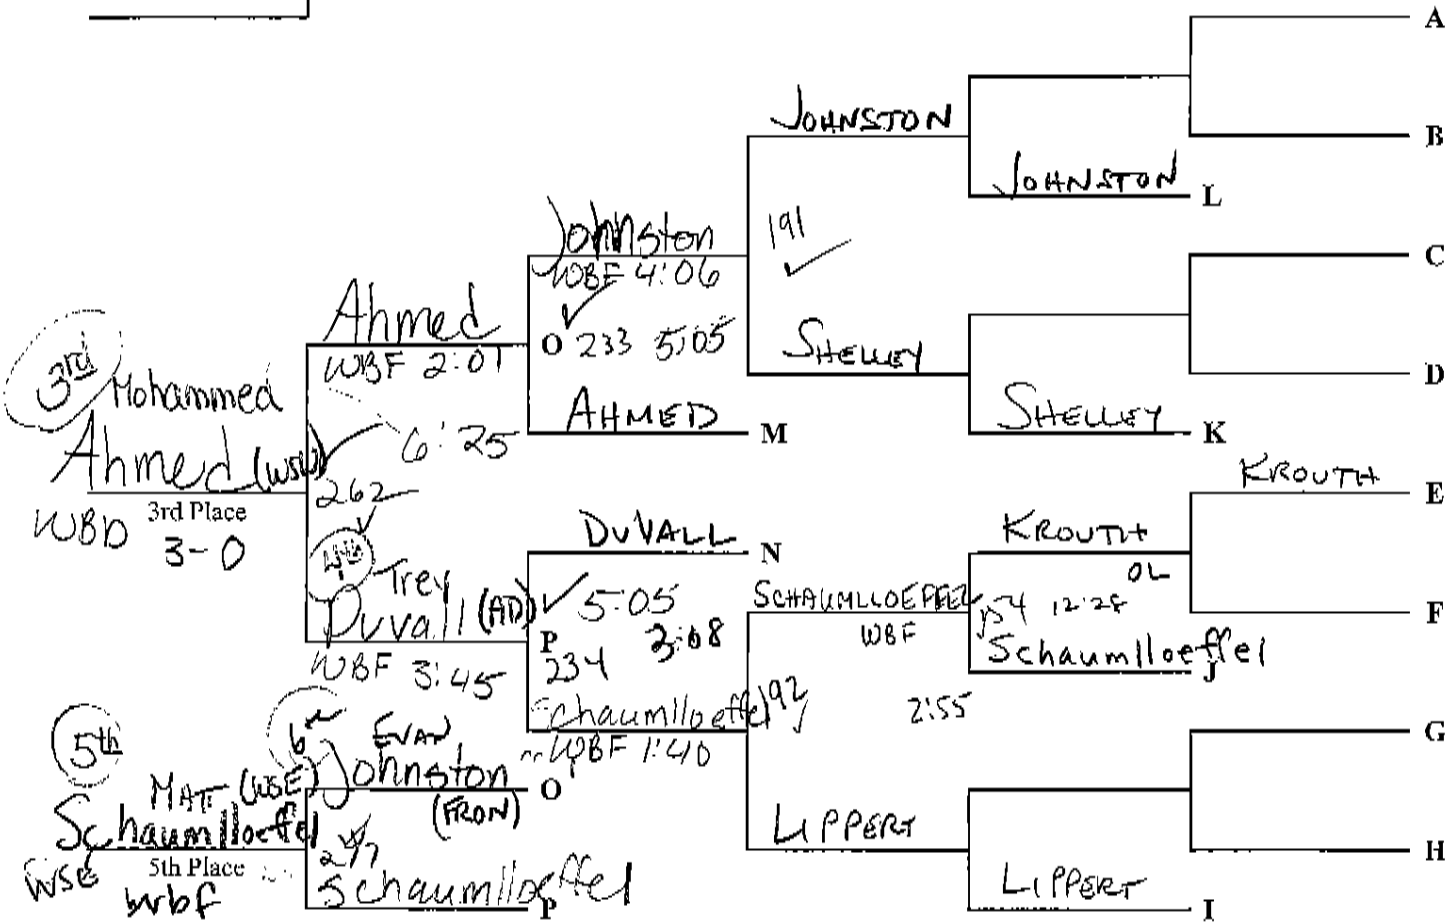

39th FRANKLINVILLE WRESTLING TOURNAMENT

Championship Bracket

Weight Class: 103

(January 16, 2010)