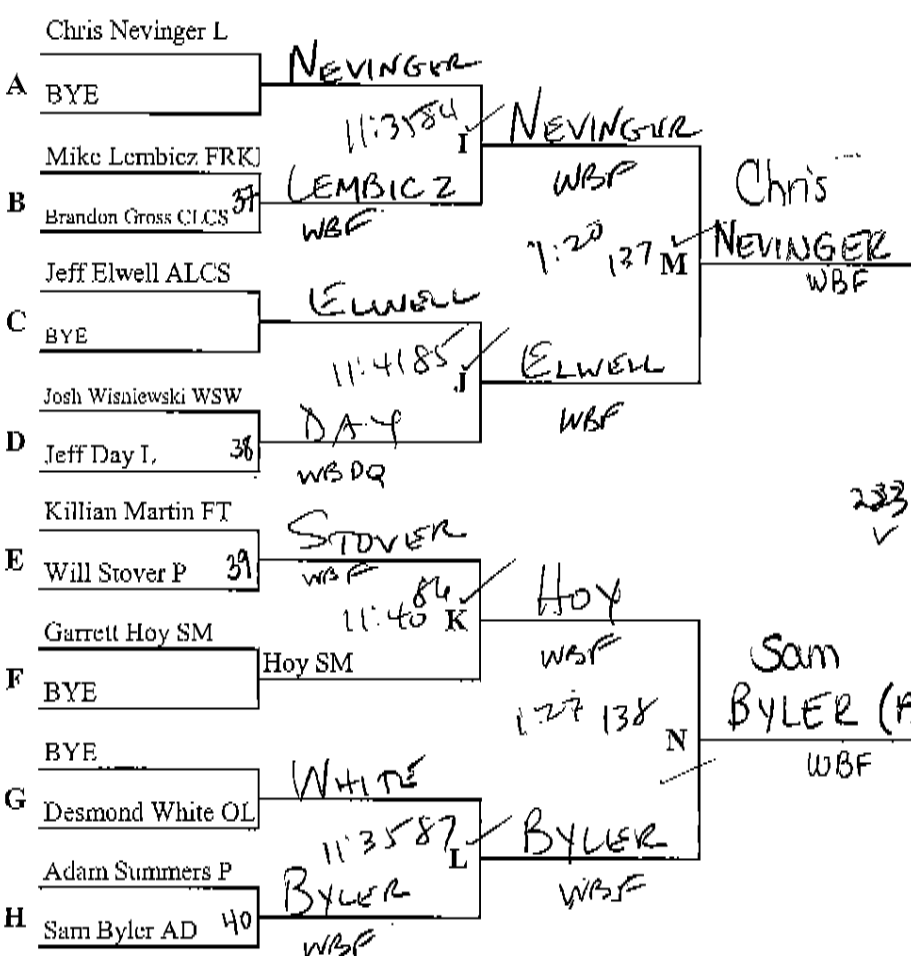

Bucky HENDRICKSON (LET)

Bucky Hendrickson LET

Tournament Champion
WBD 3-0

Trent (Port)
UNVERDORBEN
3-0

39th FRANKLINVILLE WRESTLING TOURNAMENT

Championship Bracket	
Weight Class: 145	

(January 16, 2010)

Chris Nevinger LET
Tournament Champion
WBTF 16-0