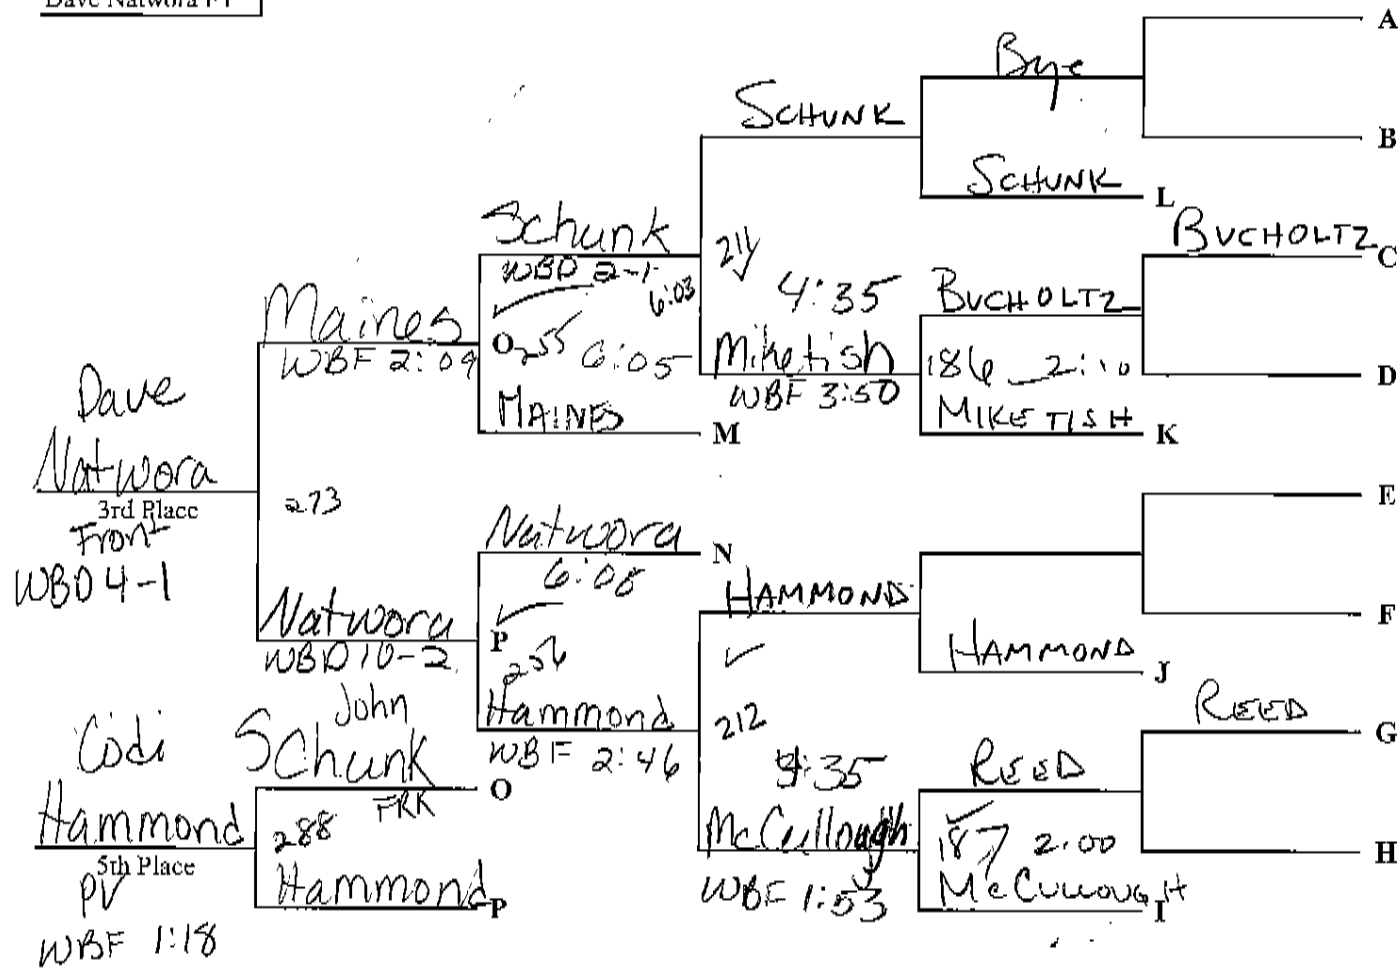

39th FRANKLINVILLE WRESTLING TOURNAMENT

Championship Bracket

Weight Class: 189

(January 16, 2010)

Eric Seeley ALCS

Tournament Champion
WBD 10-6