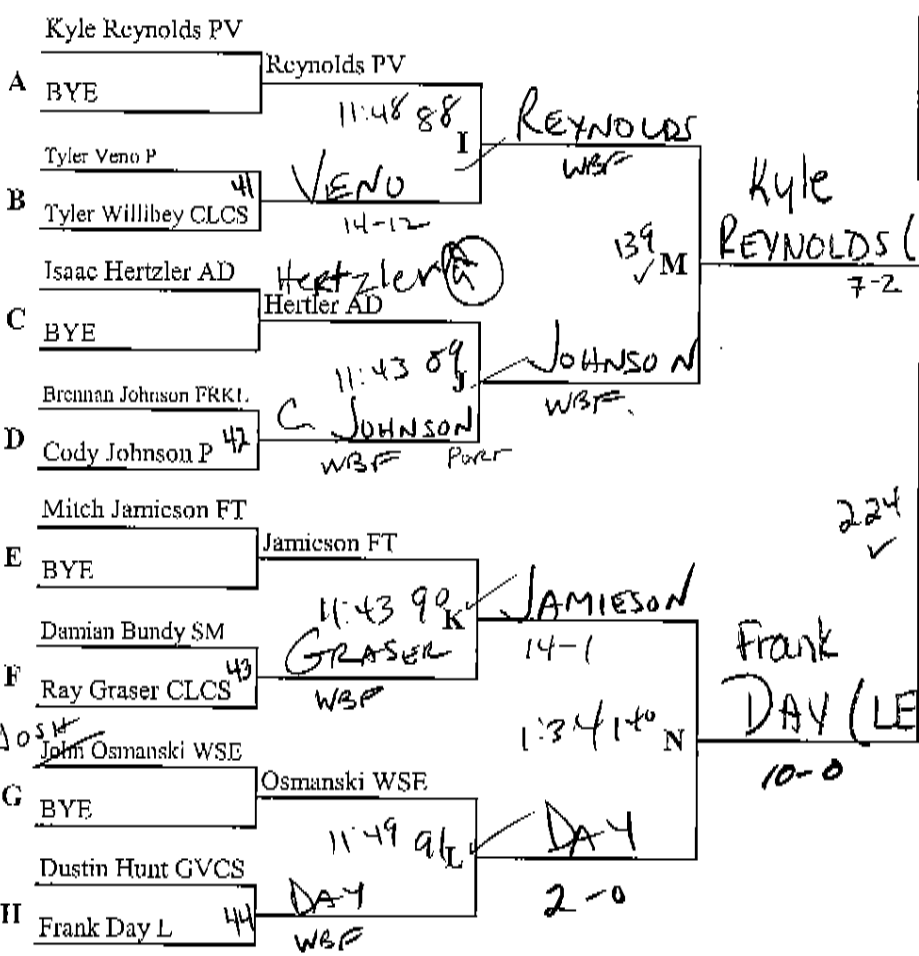

39th FRANKLINVILLE WRESTLING TOURNAMENT

Championship Bracket	
Weight Class: 152	
(January 16, 2010)	

Kyle REYNOLDS (PV) 7-2

224 ✓

Frank Day Let

Tournament Champion WBD 4-0

Frank DAY (LET) 10-0