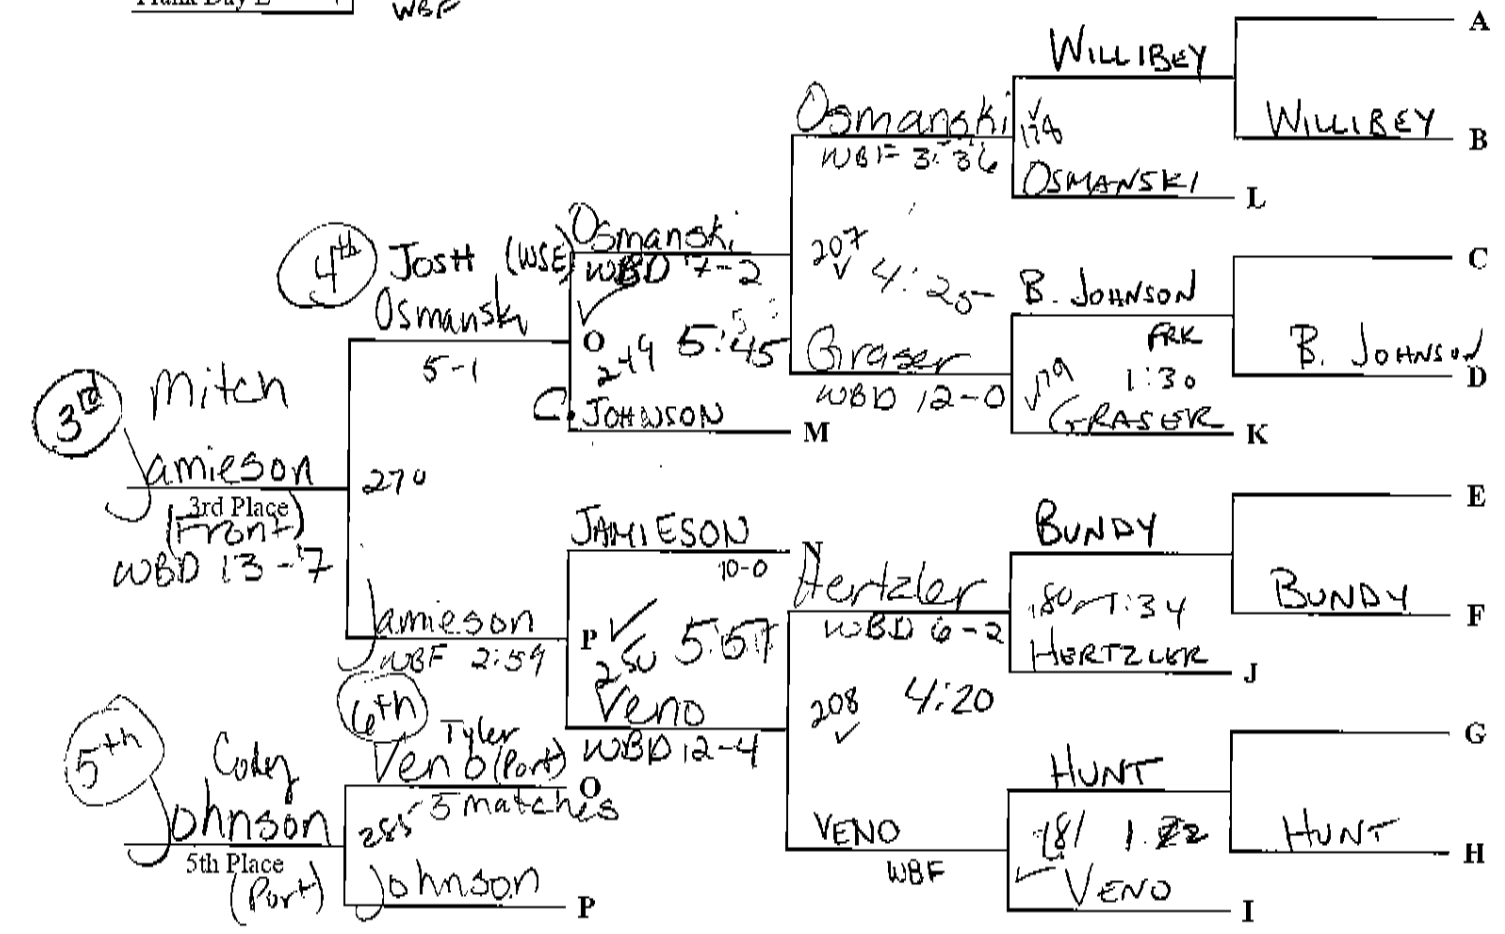

39th FRANKLINVILLE WRESTLING TOURNAMENT

Championship Bracket	
Weight Class: 152	
(January 16, 2010)	

Kyle REYNOLDS (PV) 7-2

224 ✓

Frank Day Let

Tournament Champion WBD 4-0

Frank DAY (LET) 10-0