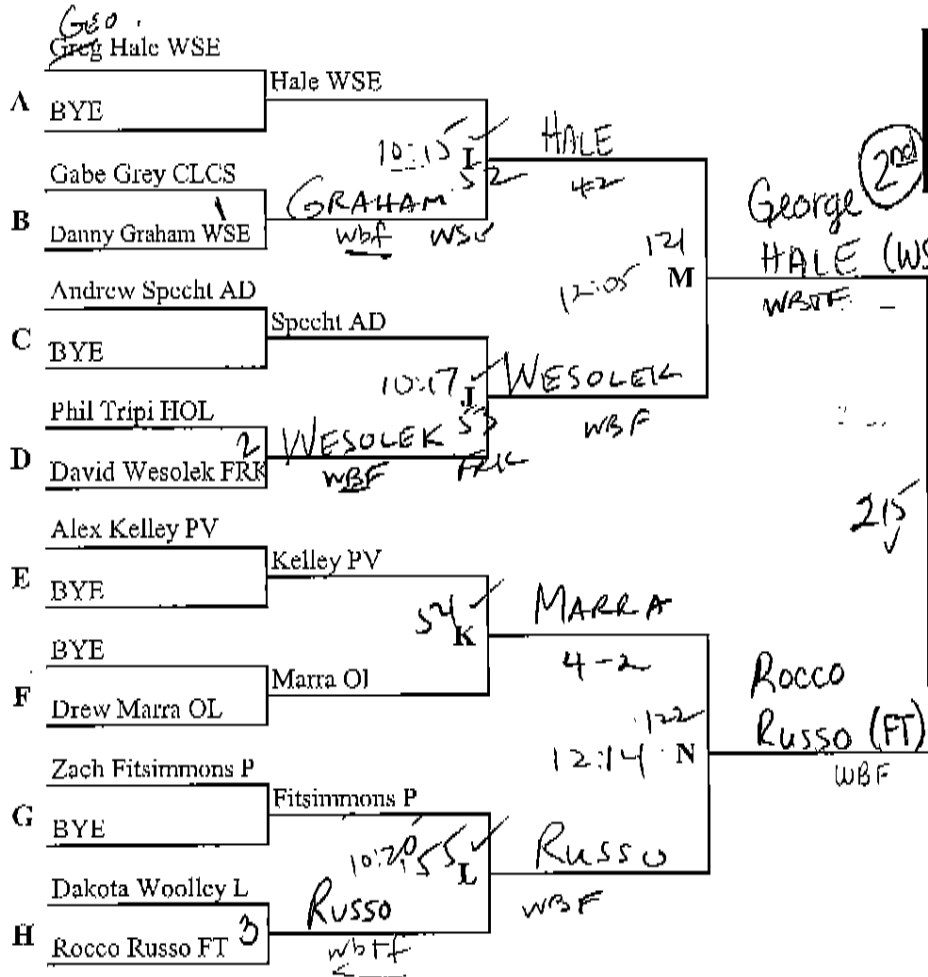

Rocco Rosso
96 MVP

40th
NOT
39th

FAX
373-6397

39th FRANKLINVILLE WRESTLING TOURNAMENT

Championship Bracket	
Weight Class:	96

(January 16, 2010)

Tournament Champion
 Rocco Russo FT
 WBF 1:45

3rd
 Drew Marra OL
 WBD 3-2