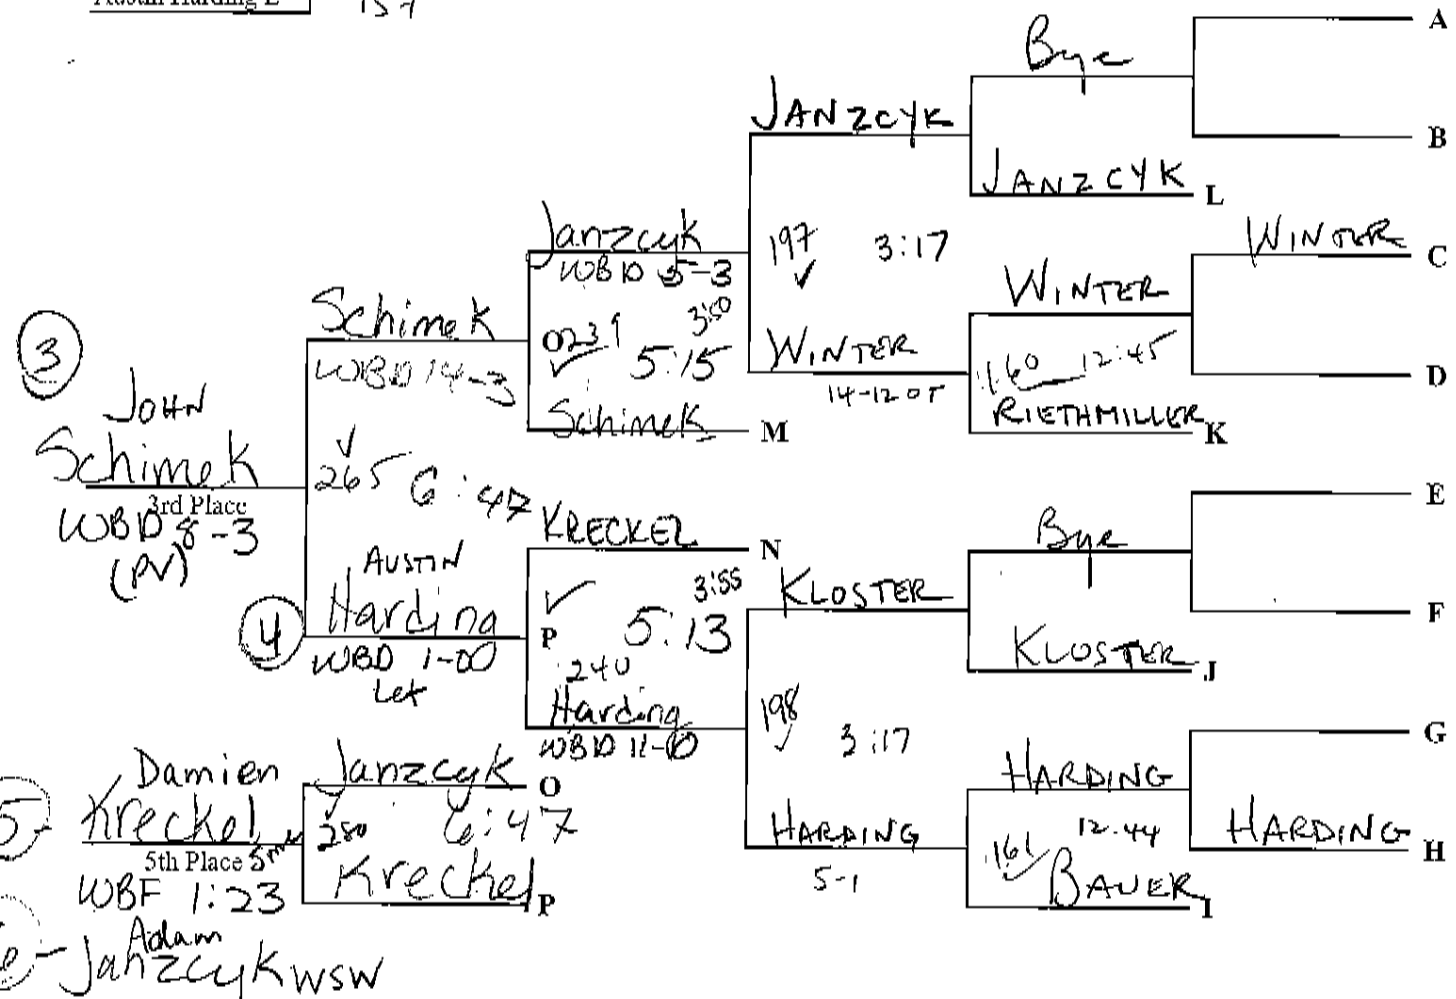

39th FRANKLINVILLE WRESTLING TOURNAMENT

Championship Bracket	
Weight Class: 125	

(January 16, 2010)

Jake Baer OL
Tournament Champion
WBF 0:48