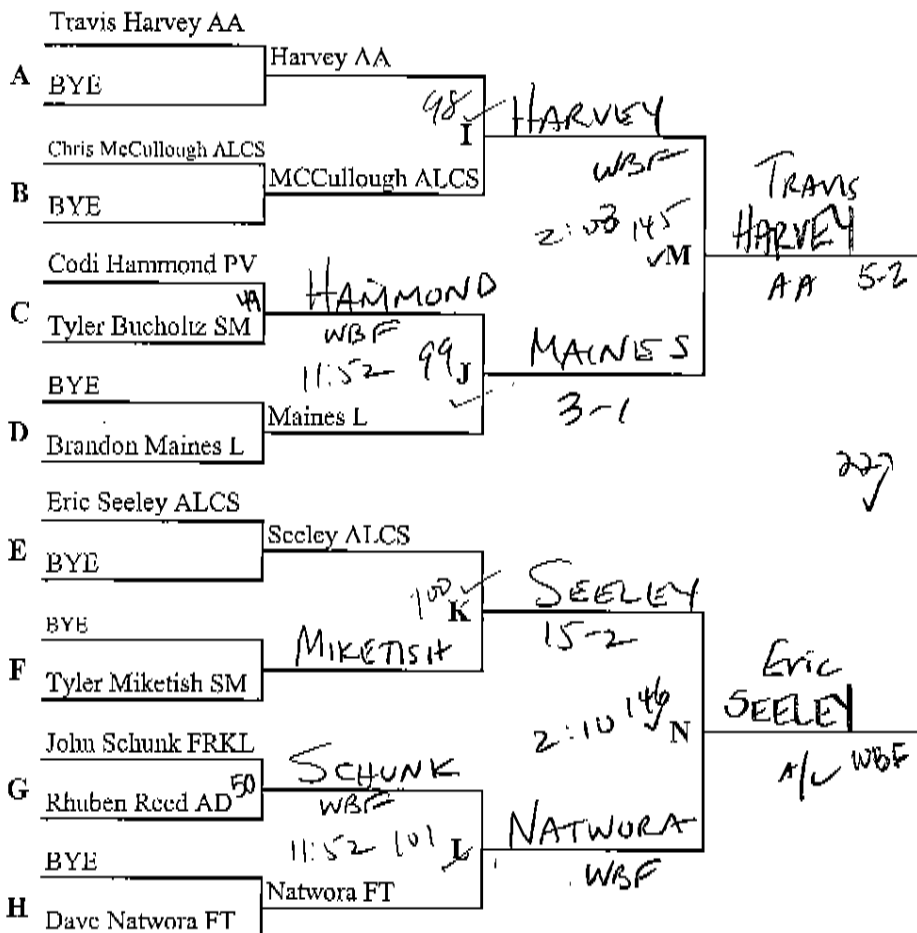

39th FRANKLINVILLE WRESTLING TOURNAMENT

Championship Bracket

Weight Class: 189

(January 16, 2010)

Eric Seeley ALCS

Tournament Champion
WBD 10-6