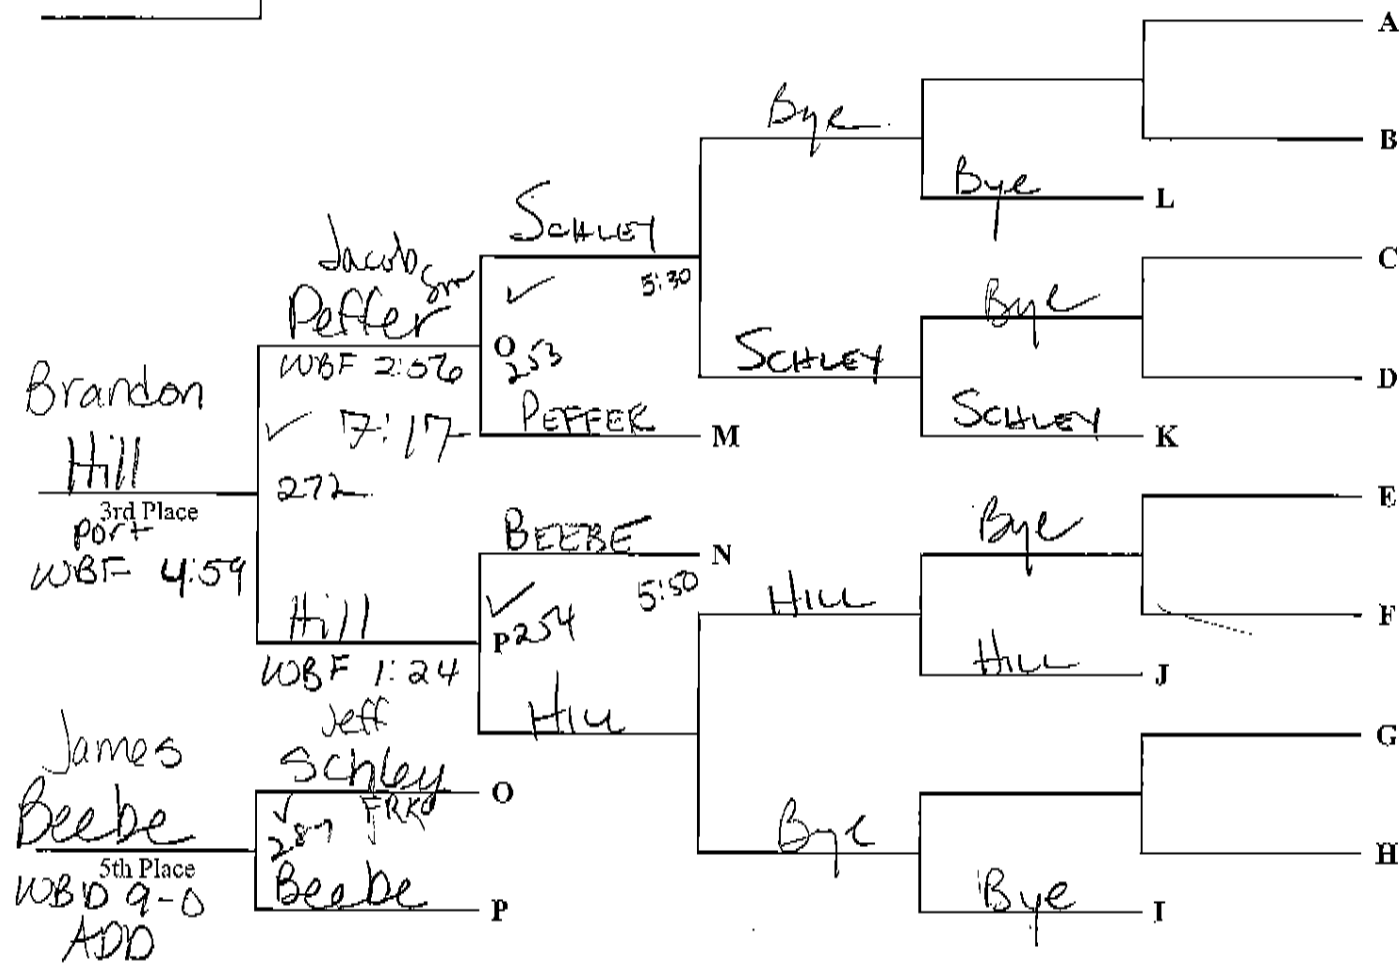

Brandon Hill
3rd Place
WBF 4:59

James Beebe
5th Place
WBF 9-0
ADD