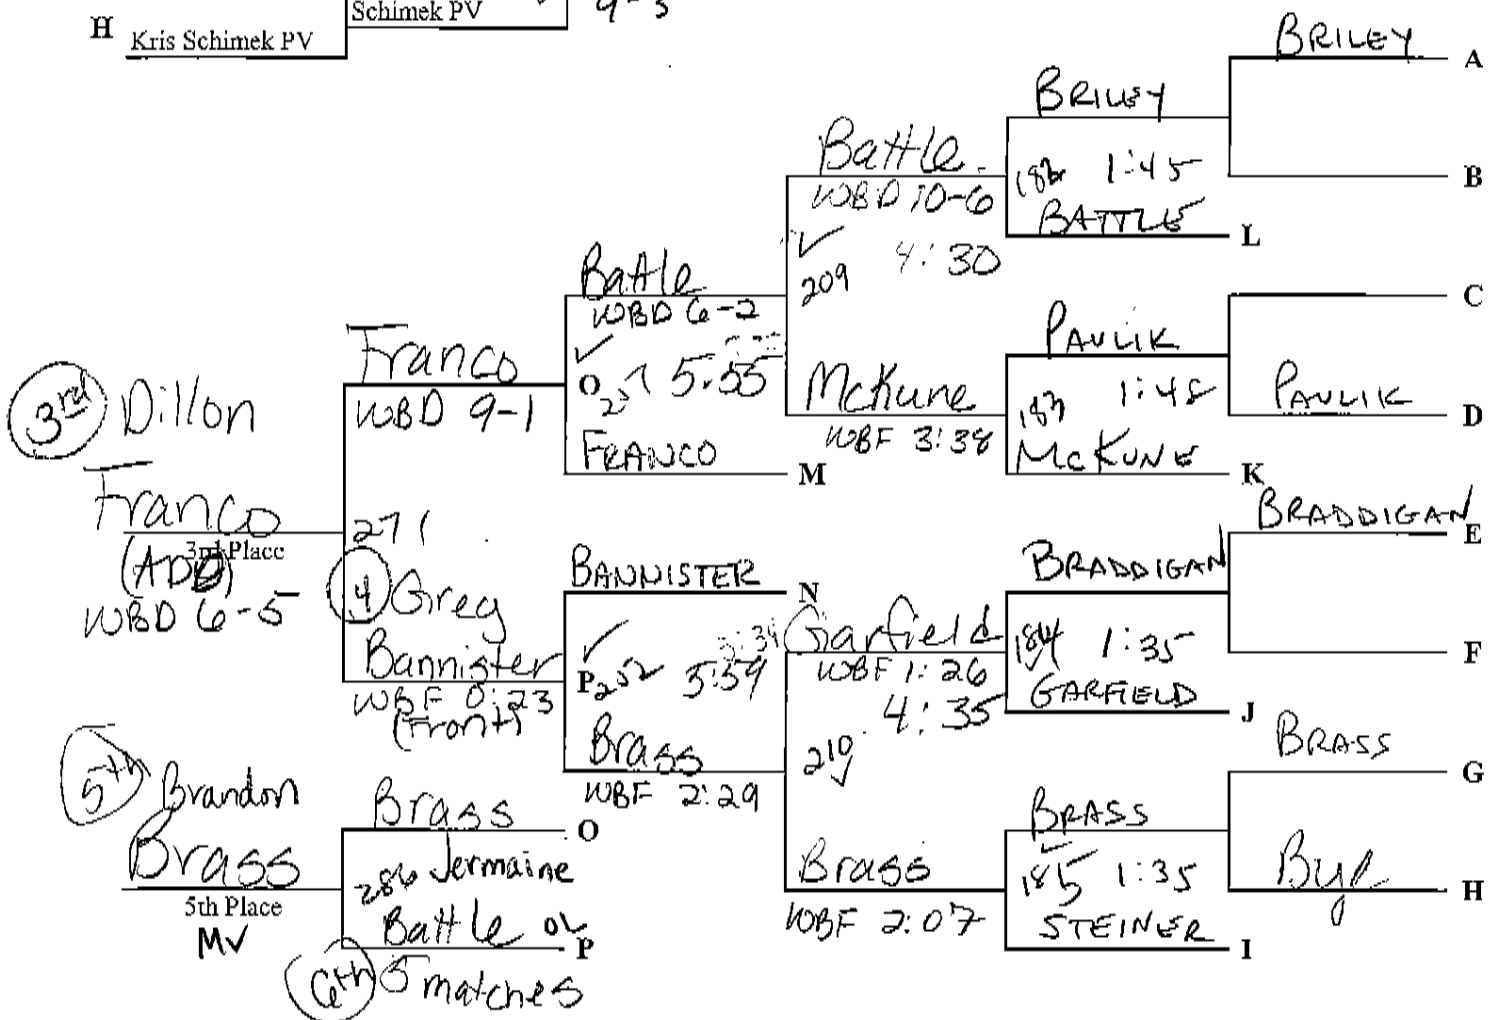

Frank DAY (LET) 10-0

39th FRANKLINVILLE WRESTLING TOURNAMENT

Championship Bracket	
Weight Class: 160	

(January 16, 2010)

225 David Woolley Let
Tournament Champion
WBD 5-3

39th FRANKLINVILLE WRESTLING TOURNAMENT