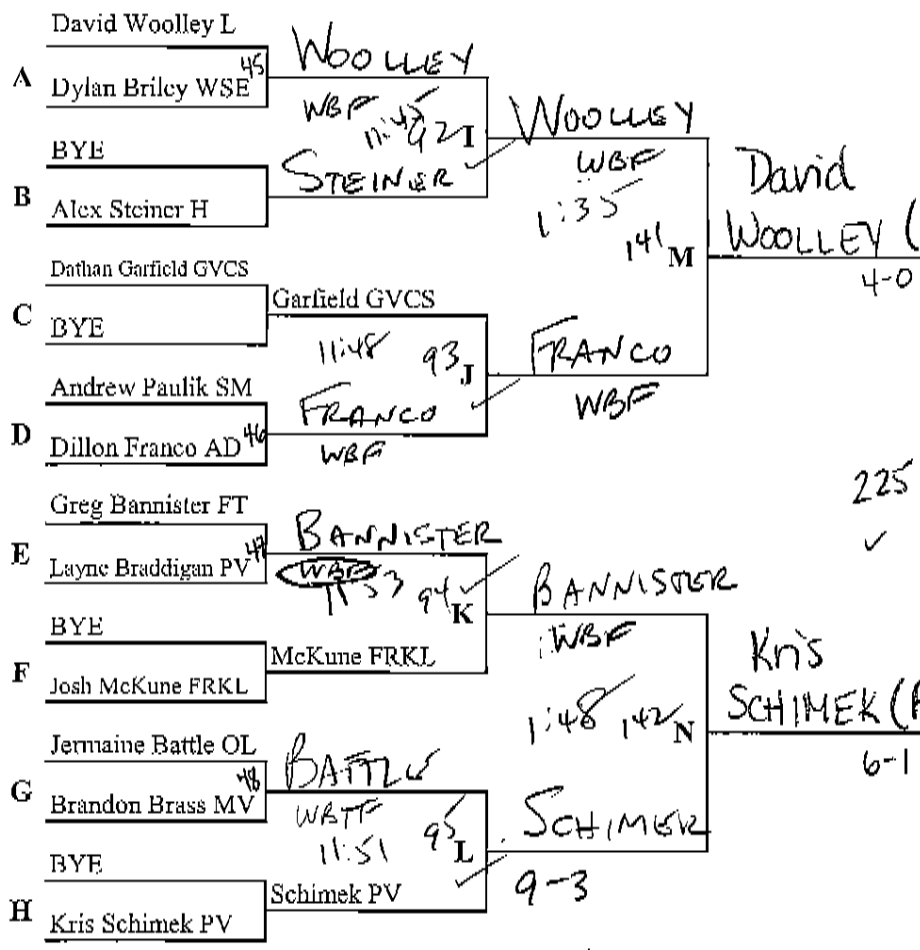

39th FRANKLINVILLE WRESTLING TOURNAMENT

Championship Bracket	
Weight Class: 160	

(January 16, 2010)

225 David Woolley Let
Tournament Champion
WBD 5-3