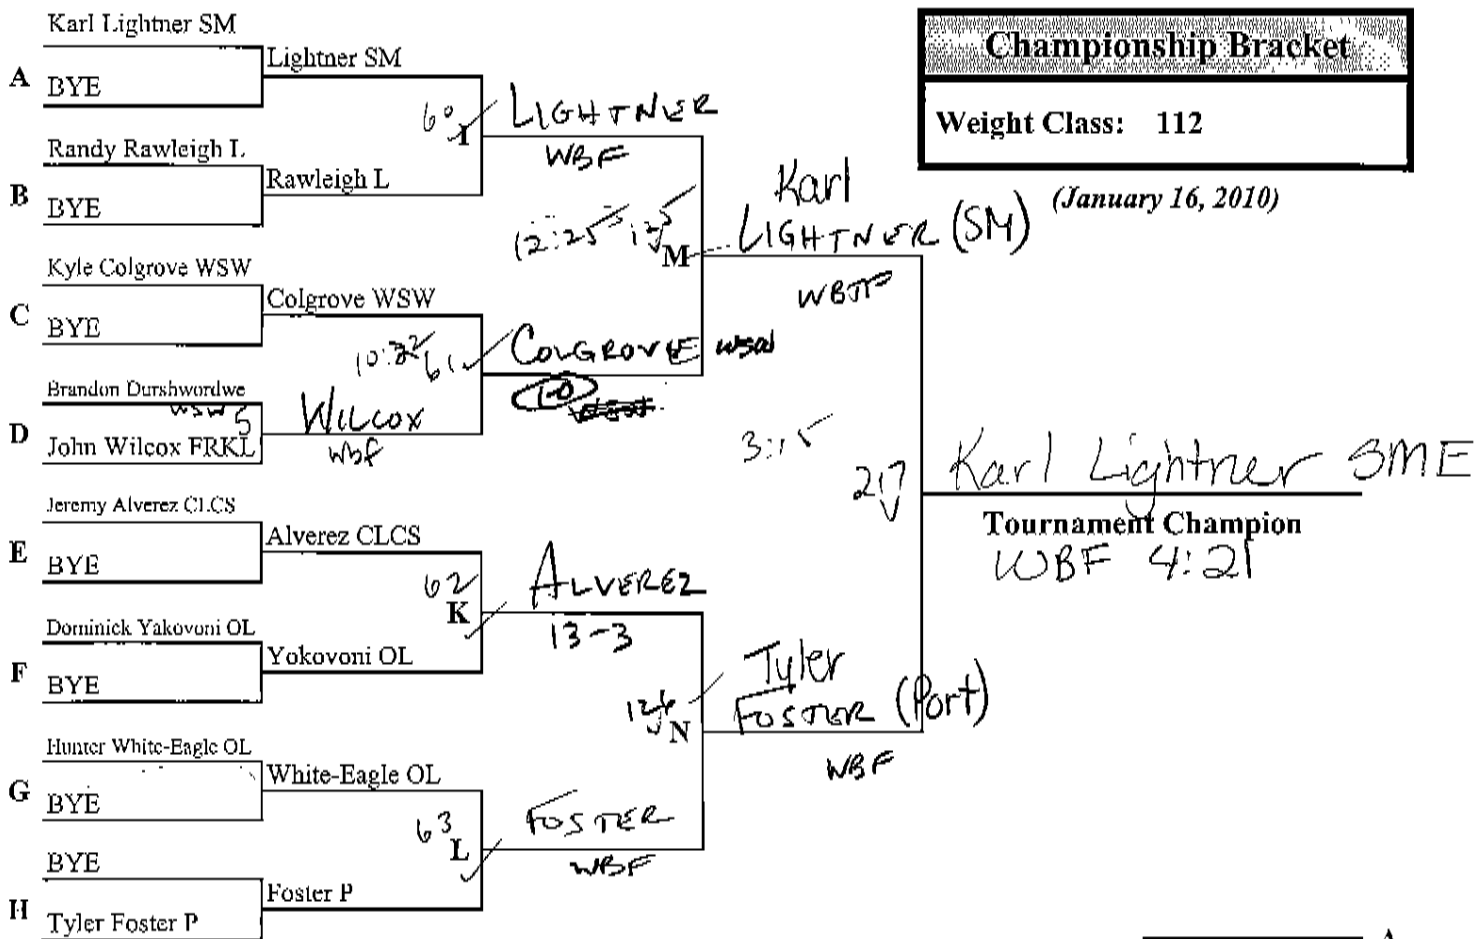

39th FRANKLINVILLE WRESTLING TOURNAMENT

Championship Bracket	
Weight Class: 112	

(January 16, 2010)