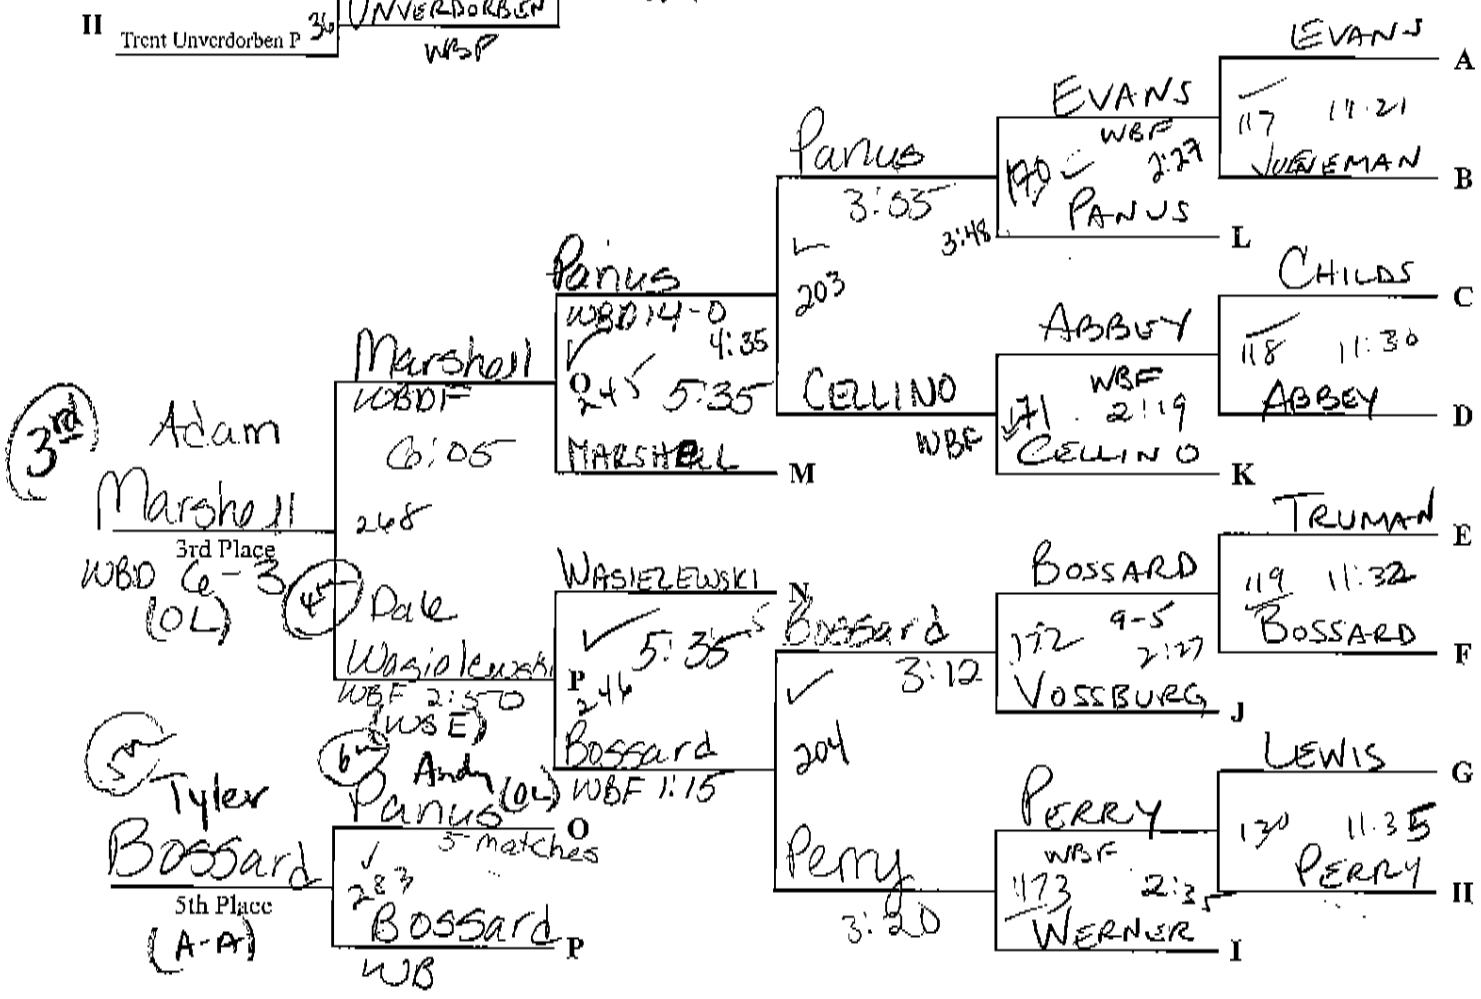

Bucky HENDRICKSON (LET)

Bucky Hendrickson LET

Tournament Champion
WBD 3-0

Trent (Port)
UNVERDORBEN
3-0