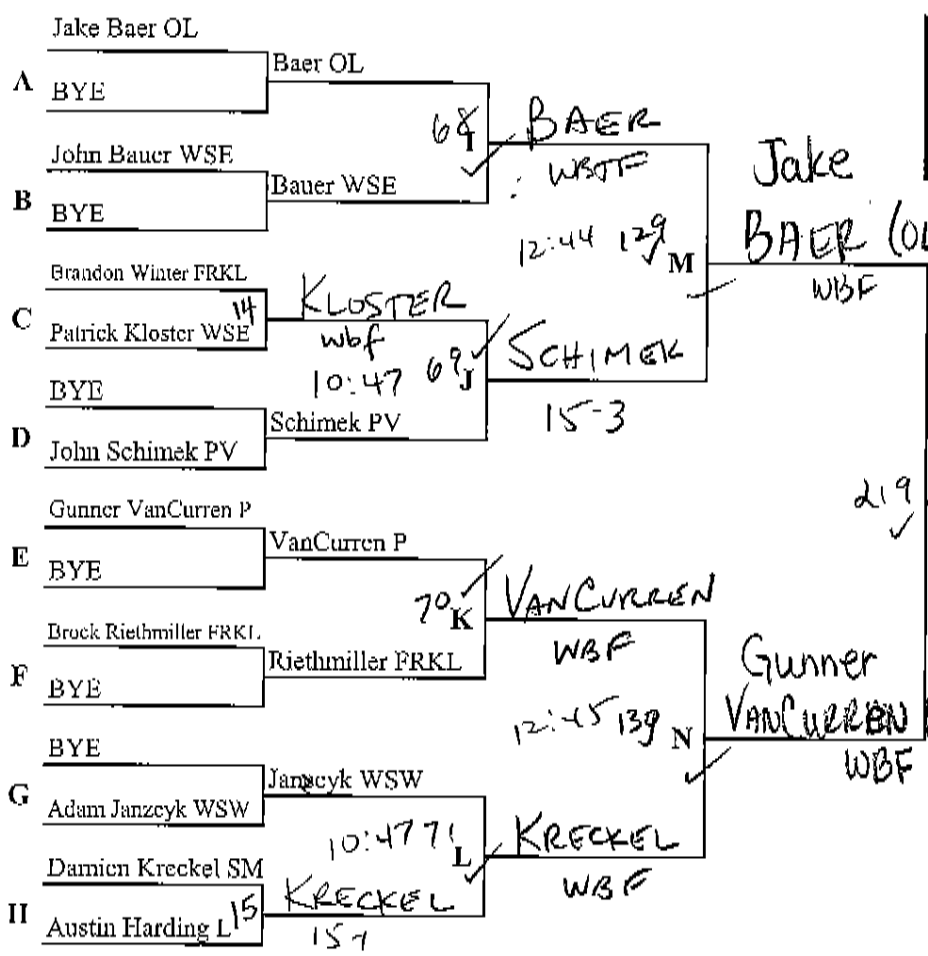

39th FRANKLINVILLE WRESTLING TOURNAMENT

Championship Bracket	
Weight Class: 125	

(January 16, 2010)

Jake Baer OL
Tournament Champion
WBF 0:48