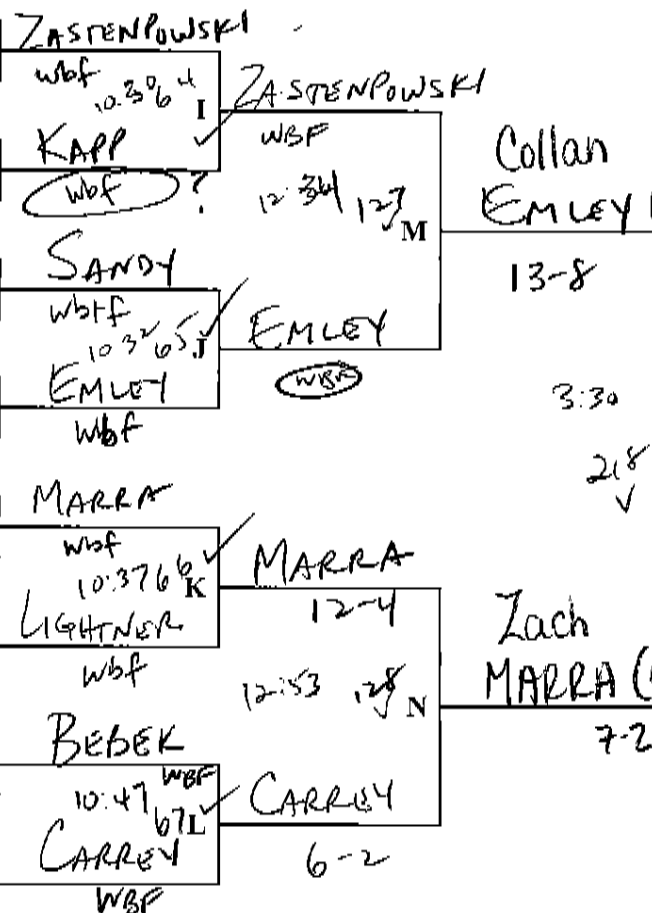

39th FRANKLINVILLE WRESTLING TOURNAMENT

John Zastenpowski WSE

Championship Bracket	
Weight Class: 119	

- A Andy Rodman OL 6
- Mitchell Porter AA
- B Zack Kapp ADD 7
- Nick Sandy PV
- C Josh Young FT 8
- Mike Donius MV
- D Collan Emley Port 9
- Zach Marra OL
- E Chrisian Barros WSW 10
- Tyler Salamone L
- F Kyle Lightner SM 11
- Ben Bebek WSE
- G Julian Ruibal FRKL 12
- Brittany Starr ALCS
- H Clyde Carrey AD 13

Collan Emley (Port)

(January 16, 2010)

Zach Marra OL

Tournament Champion WBO 5-0

Zach Marra (OL)

Rodman

Porter

Bebek

Bebek

Donius

Zastenpowski WBO 7-0

WBO 3-1

Lightner

ZASTENPOWSKI WSE M

Lightner

Carrey (MWD)

Salamone

Nick Sandy (PV)

Sandy

Sandy

Bebek

Kapp

Ruibal

Clyde Carrey (ADD)

Kapp

Kapp

3rd JOHN Zastenpowski (WSE) 2nd Place

5th BEN Bebek (WSE) 5th Place

6th CLYDE CARREY (ADD)

A^o
B
L
C
D
E
F
G
H
I