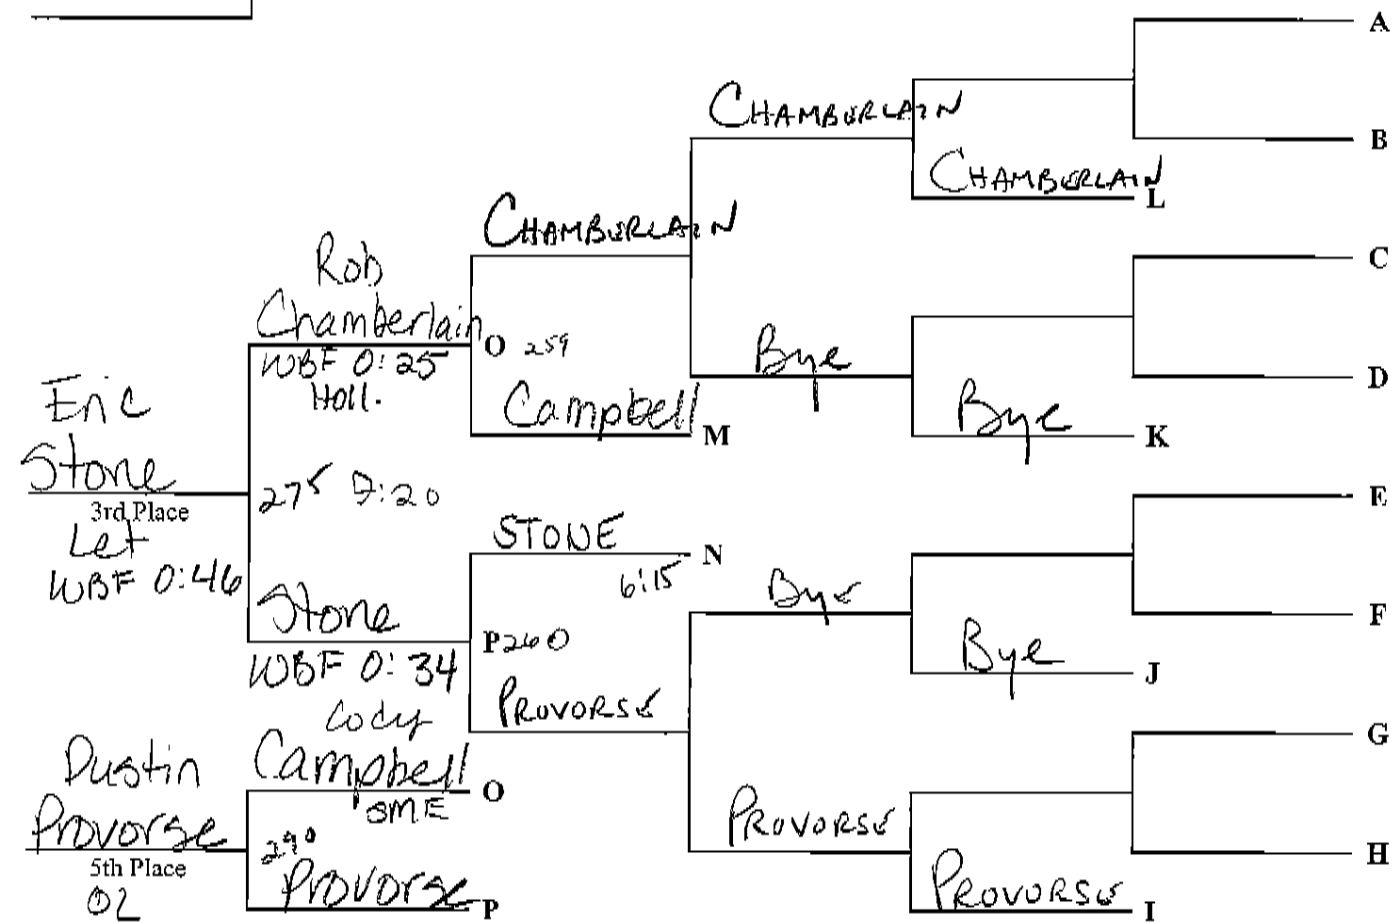

Justin Taylor Port
Tournament Champion
WBF 0:25

39th FRANKLINVILLE WRESTLING TOURNAMENT

Championship Bracket

Weight Class: 285

(January 16, 2010)

Jon Jones Port
Tournament Champion
 WBF 2:48

WBF 2:15