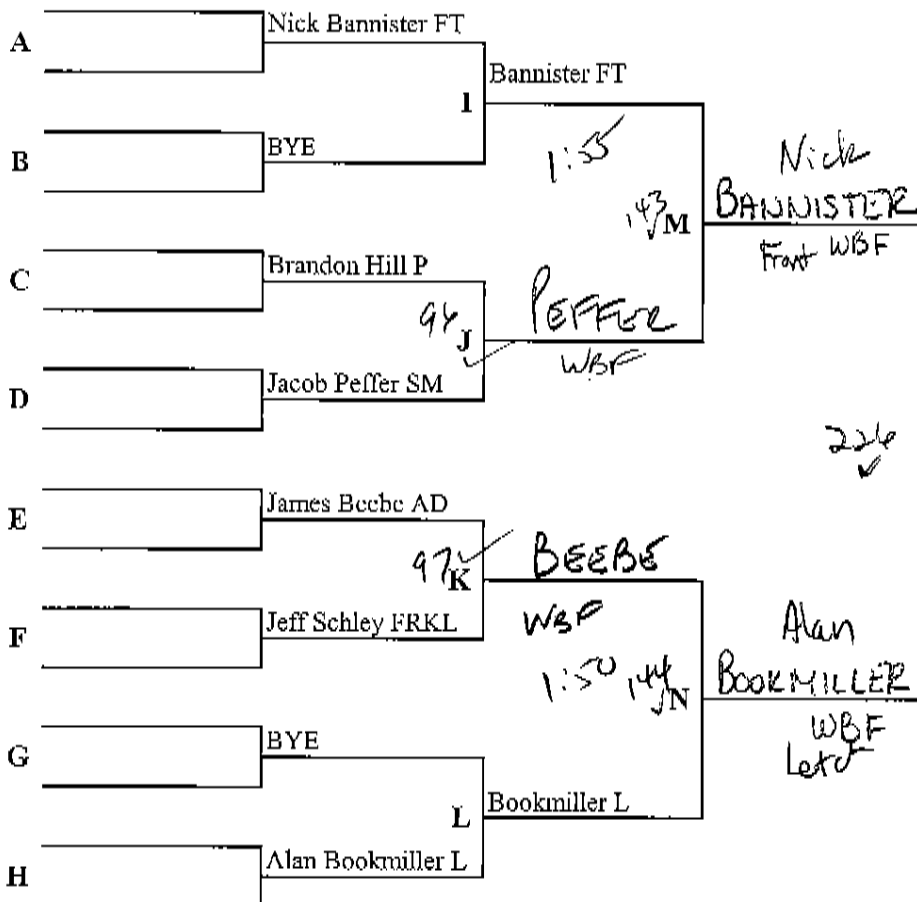

39th FRANKLINVILLE WRESTLING TOURNAMENT

Championship Bracket

Weight Class: 171

(January 16, 2010)

Nick Bannister FT
Tournament Champion
WBF 3:19