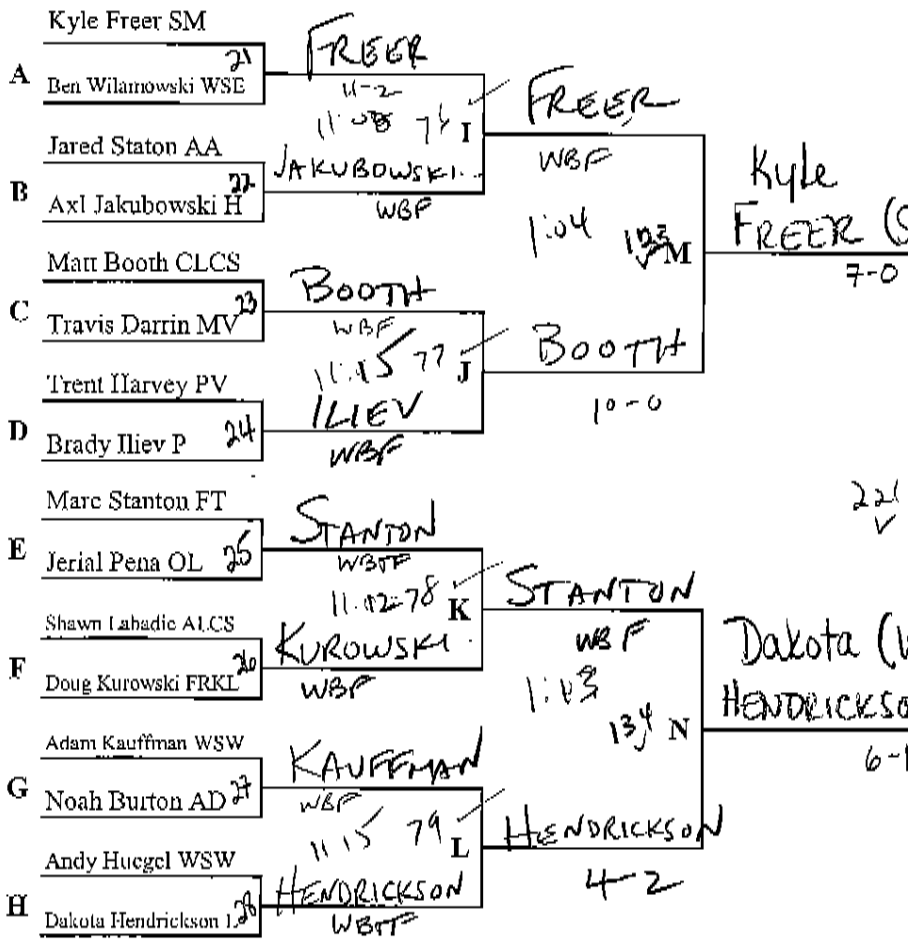

Kyle Freer (SME)
Tournament Champion
WBD 6-2

Dakota (WSW)
Hendrickson
6-1

Wilamowski
11-3 11-08
Staton

Darrin
11-15
Harvey

Pena
11-12
Labadie

Burton
11-24
Huegel

39th FRANKLINVILLE WRESTLING TOURNAMENT

Bucky Hendrickson I.