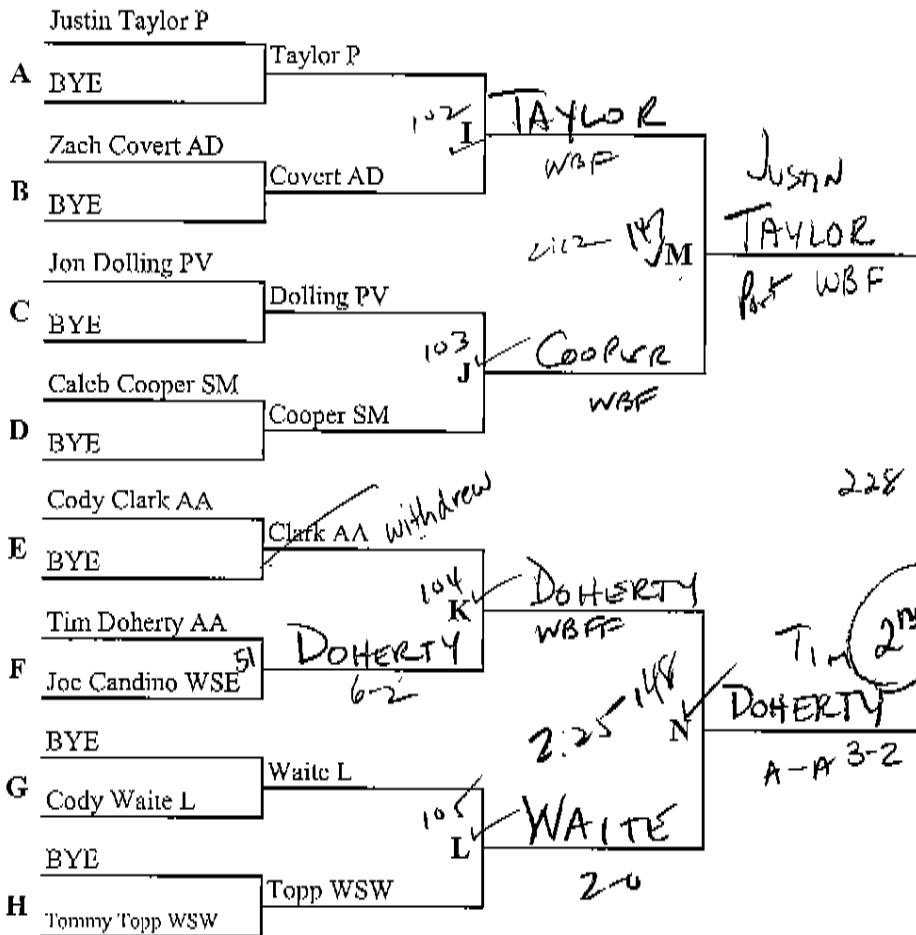

Championship Bracket

Weight Class: 189

(January 16, 2010)

Eric Seeley ALCS

Tournament Champion
WBD 10-6

39th FRANKLINVILLE WRESTLING TOURNAMENT

Championship Bracket	
Weight Class: 215	

(January 16, 2010)