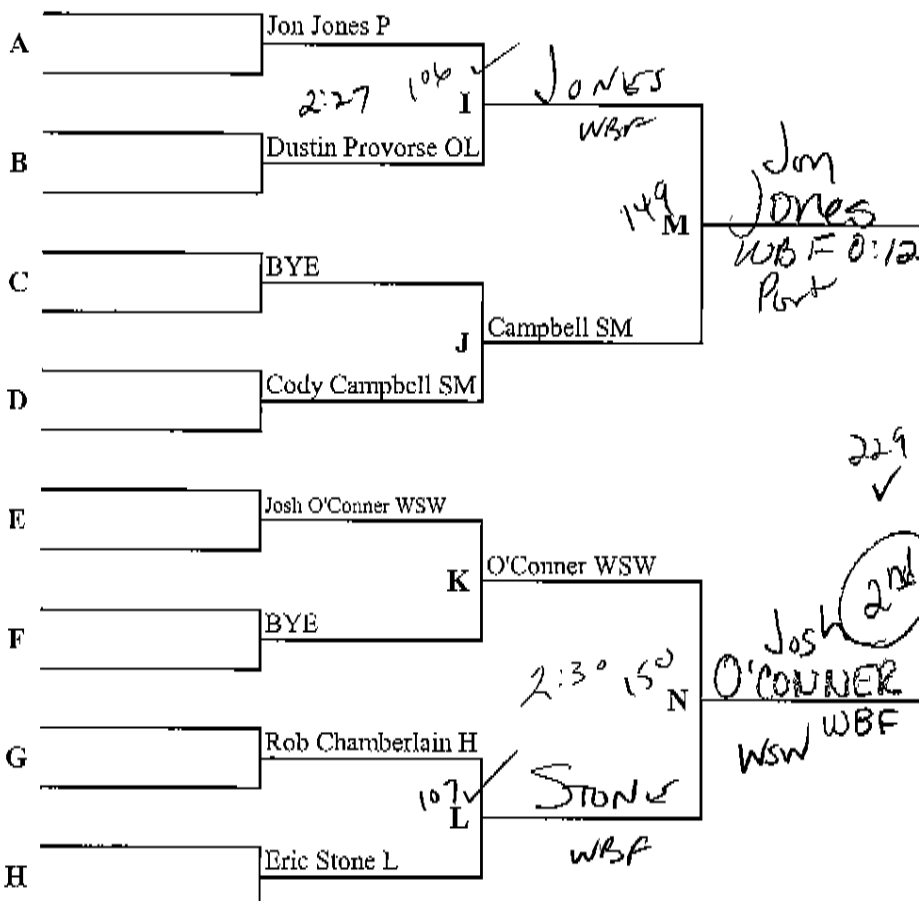

Justin Taylor Port
Tournament Champion
WBF 0:25

39th FRANKLINVILLE WRESTLING TOURNAMENT

Championship Bracket

Weight Class: 285

(January 16, 2010)

Jon Jones Port
Tournament Champion
 WBF 2:48

WBF 2:15