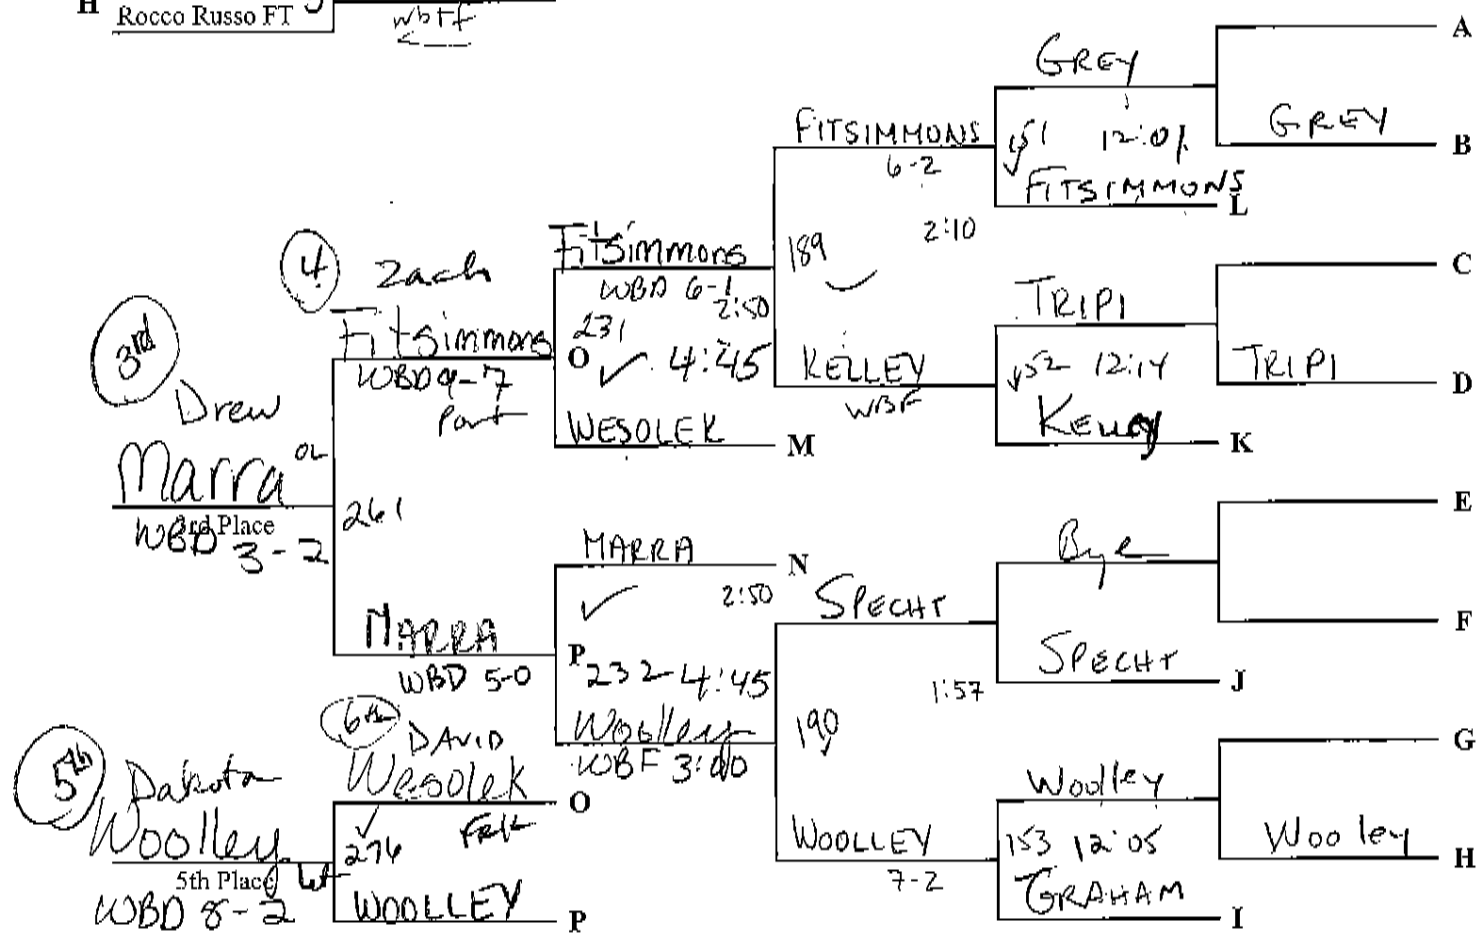

Rocco Rosso
96 MVP

40th
NOT
39th

FAX
373-6397

39th FRANKLINVILLE WRESTLING TOURNAMENT

Championship Bracket	
Weight Class:	96

(January 16, 2010)

Tournament Champion
 Rocco Russo FT
 WBF 1:45

3rd
 Drew Marra OL
 WBD 3-2