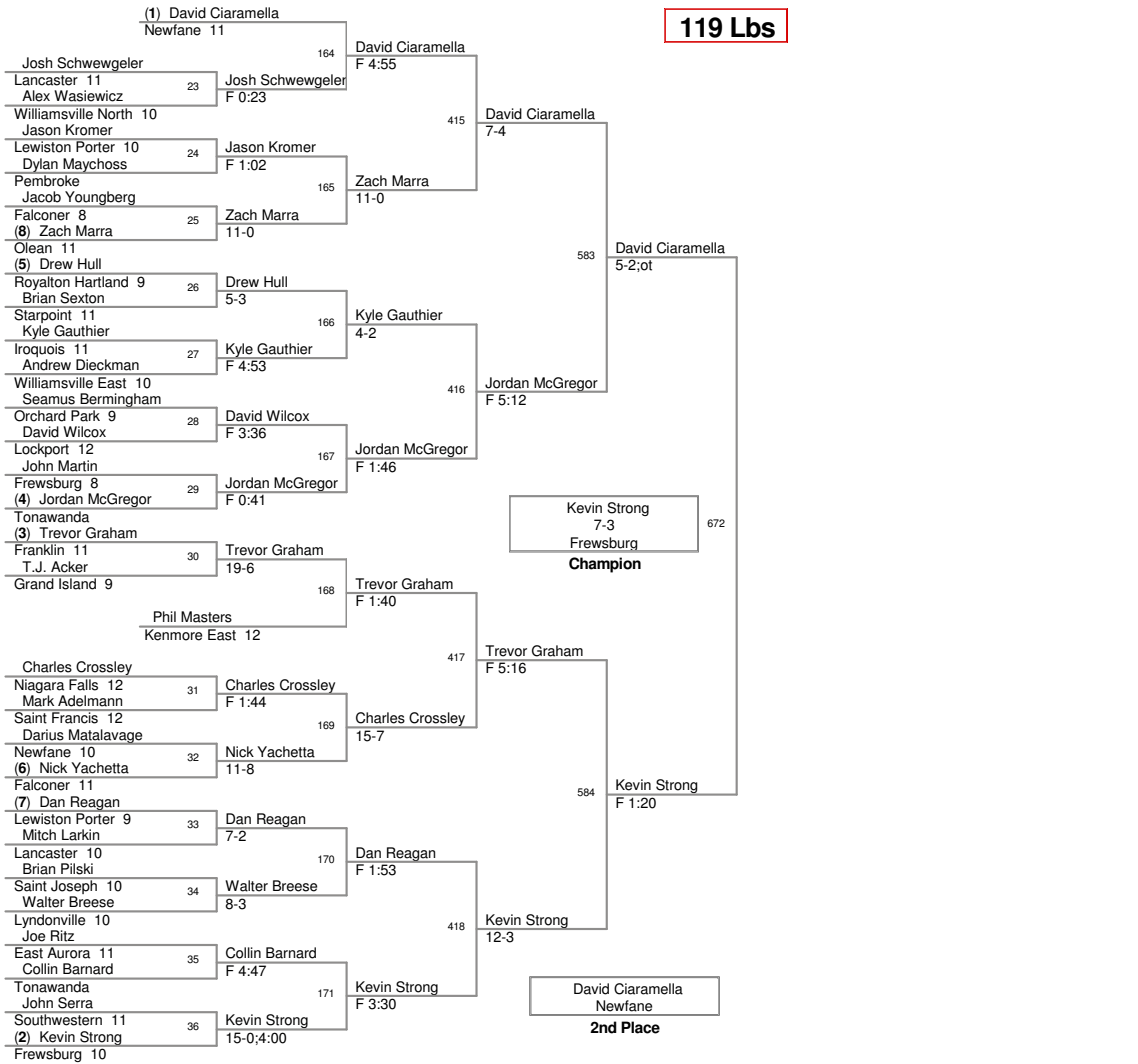

# Top Team Scores (All Scorers)

Plc	Points	Team	CH	CONS
1	239.5	Niagara Wheatfield	-	-
2	162.5	Iroquois	-	-
3	156	Lancaster	-	-
4	148	Niagara Falls	-	-
5	127	Eden	-	-
6	119.5	Royalton Hartland	-	-
7	116.5	Williamsville East	-	-
8	113	Lockport	-	-
9	110	Lewiston Porter	-	-
10	108	Franklin	-	-
11	104	Frewsburg	-	-
12	88	Medina	-	-
13	86	East Aurora	-	-
14	75	Lyndonville	-	-
15	67.5	Olean	-	-
16	66	Tonawanda	-	-
17	65	Falconer	-	-
18	63	Saint Joseph	-	-
19	61	Salamanca	-	-
20	57.5	North Tonawanda	-	-
21	55	Southwestern	-	-
22	54	Kenmore East	-	-
22	54	Newfane	-	-
24	49	Grand Island	-	-
24	49	Wilson	-	-
26	47	Williamsville North	-	-
27	41	Saint Francis	-	-
28	36	Silver Creek	-	-
29	35	Starpoint	-	-
30	22	Warsaw	-	-
31	21	Orchard Park	-	-
32	10	Akron	-	-
33	6	Maryvale	-	-
34	5	Oakfield	-	-
35	3	Pembroke	-	-

**112 Lbs**

**119 Lbs**

2010\_NFWOA Tournament

**130 Lbs**

**135 Lbs**

**140 Lbs**

**145 Lbs**

2010\_NFWOA Tournament