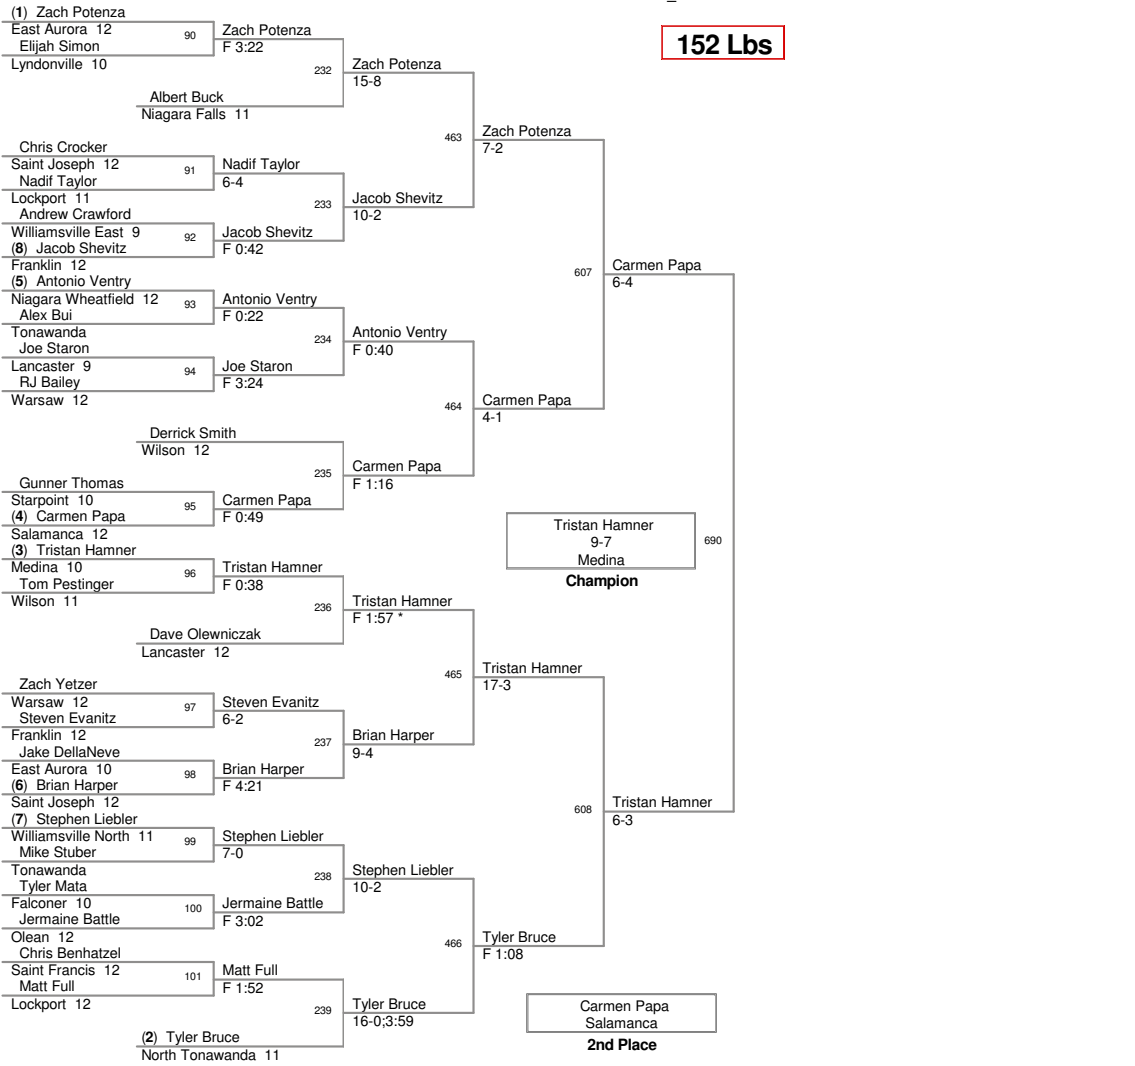

**112 Lbs**

**119 Lbs**

2010\_NFWOA Tournament

**130 Lbs**

**135 Lbs**

**140 Lbs**

**145 Lbs**

2010\_NFWOA Tournament

**152 Lbs**

2010\_NFWOA Tournament

**171 Lbs**

2010\_NFWOA Tournament

**189 Lbs**