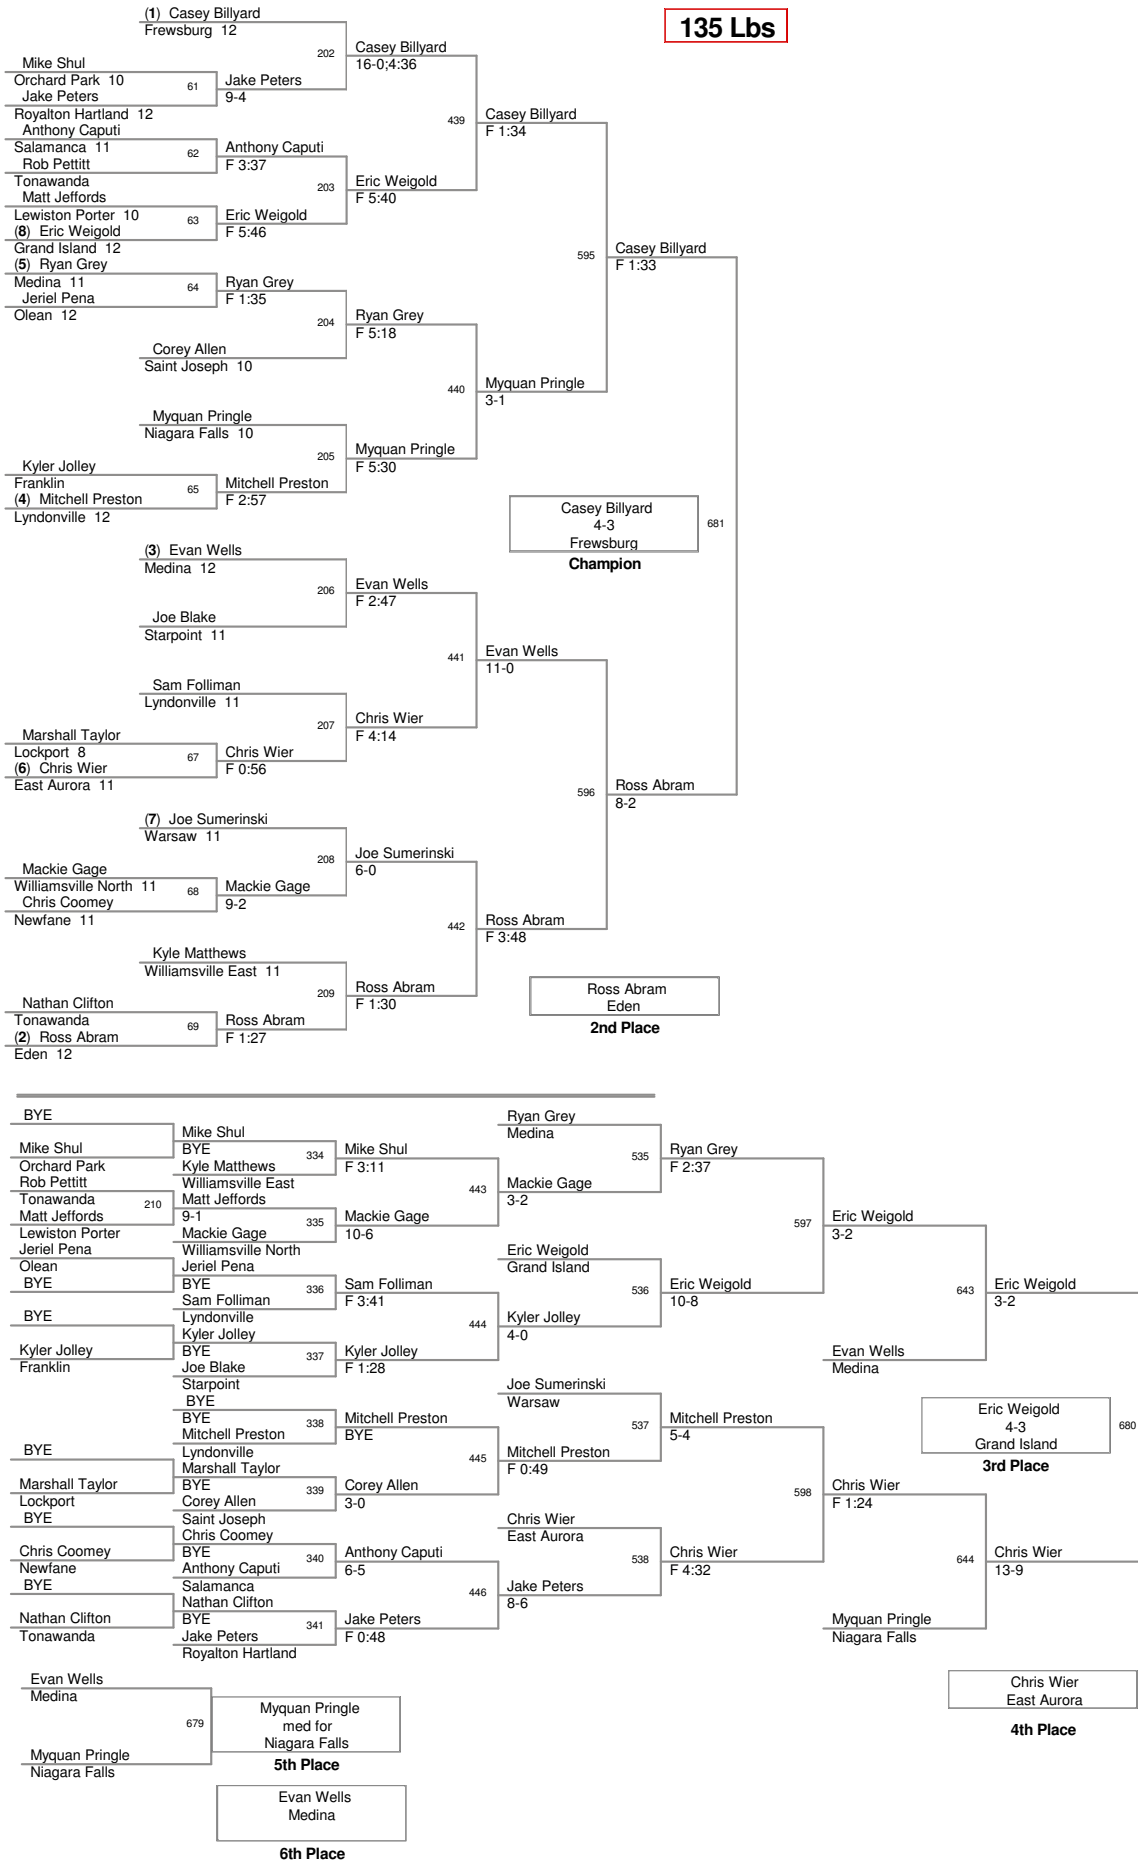

# Top Team Scores (All Scorers)

Plc	Points	Team	CH	CONS
1	239.5	Niagara Wheatfield	-	-
2	162.5	Iroquois	-	-
3	156	Lancaster	-	-
4	148	Niagara Falls	-	-
5	127	Eden	-	-
6	119.5	Royalton Hartland	-	-
7	116.5	Williamsville East	-	-
8	113	Lockport	-	-
9	110	Lewiston Porter	-	-
10	108	Franklin	-	-
11	104	Frewsburg	-	-
12	88	Medina	-	-
13	86	East Aurora	-	-
14	75	Lyndonville	-	-
15	67.5	Olean	-	-
16	66	Tonawanda	-	-
17	65	Falconer	-	-
18	63	Saint Joseph	-	-
19	61	Salamanca	-	-
20	57.5	North Tonawanda	-	-
21	55	Southwestern	-	-
22	54	Kenmore East	-	-
22	54	Newfane	-	-
24	49	Grand Island	-	-
24	49	Wilson	-	-
26	47	Williamsville North	-	-
27	41	Saint Francis	-	-
28	36	Silver Creek	-	-
29	35	Starpoint	-	-
30	22	Warsaw	-	-
31	21	Orchard Park	-	-
32	10	Akron	-	-
33	6	Maryvale	-	-
34	5	Oakfield	-	-
35	3	Pembroke	-	-

**112 Lbs**

**119 Lbs**

2010\_NFWOA Tournament

**130 Lbs**

**135 Lbs**

**140 Lbs**

**145 Lbs**

2010\_NFWOA Tournament