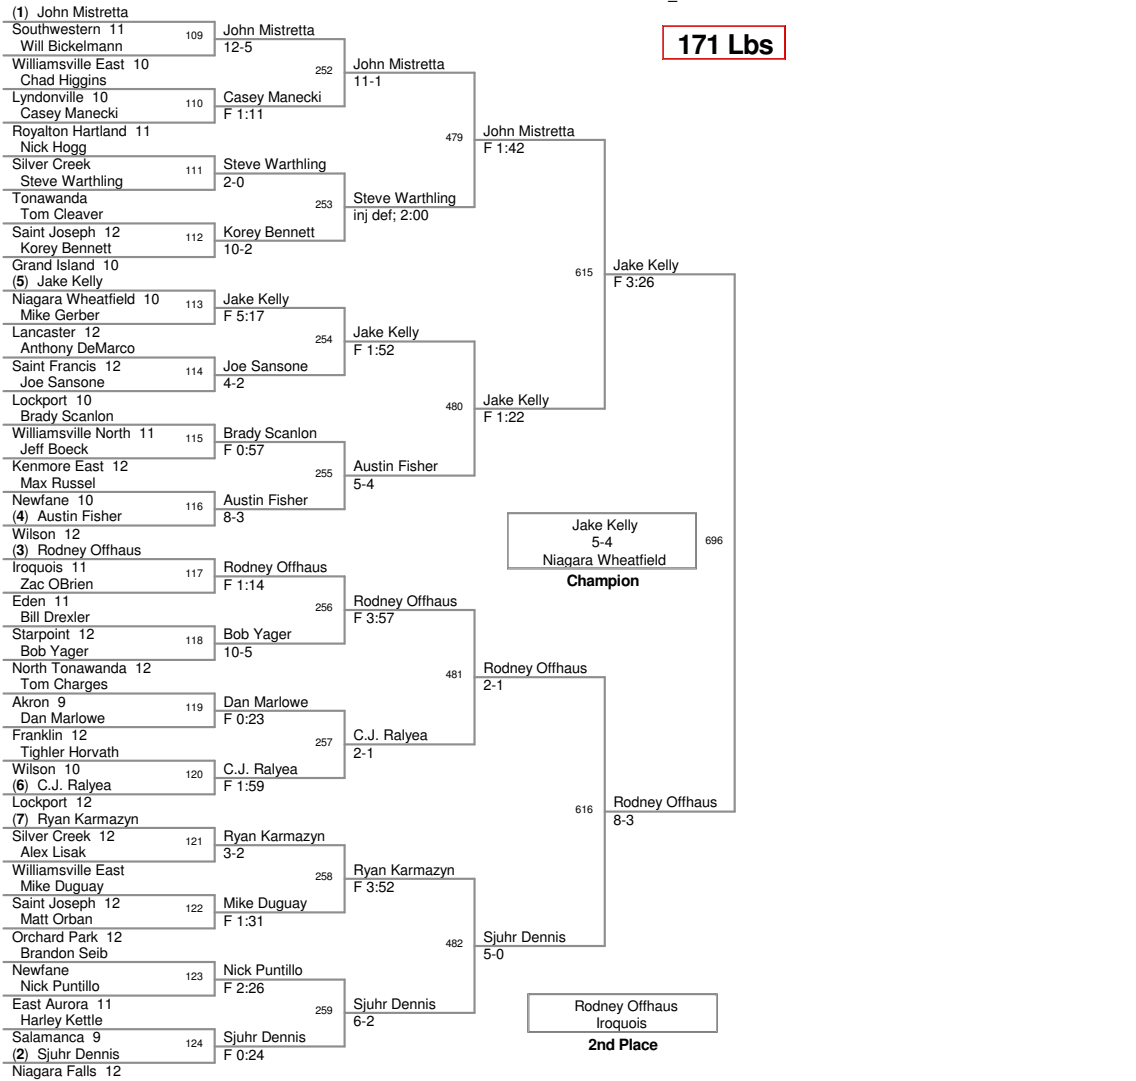

**112 Lbs**

**119 Lbs**

2010\_NFWOA Tournament

**130 Lbs**

**135 Lbs**

**140 Lbs**

**145 Lbs**

2010\_NFWOA Tournament

**152 Lbs**

2010\_NFWOA Tournament

**171 Lbs**

2010\_NFWOA Tournament

**189 Lbs**