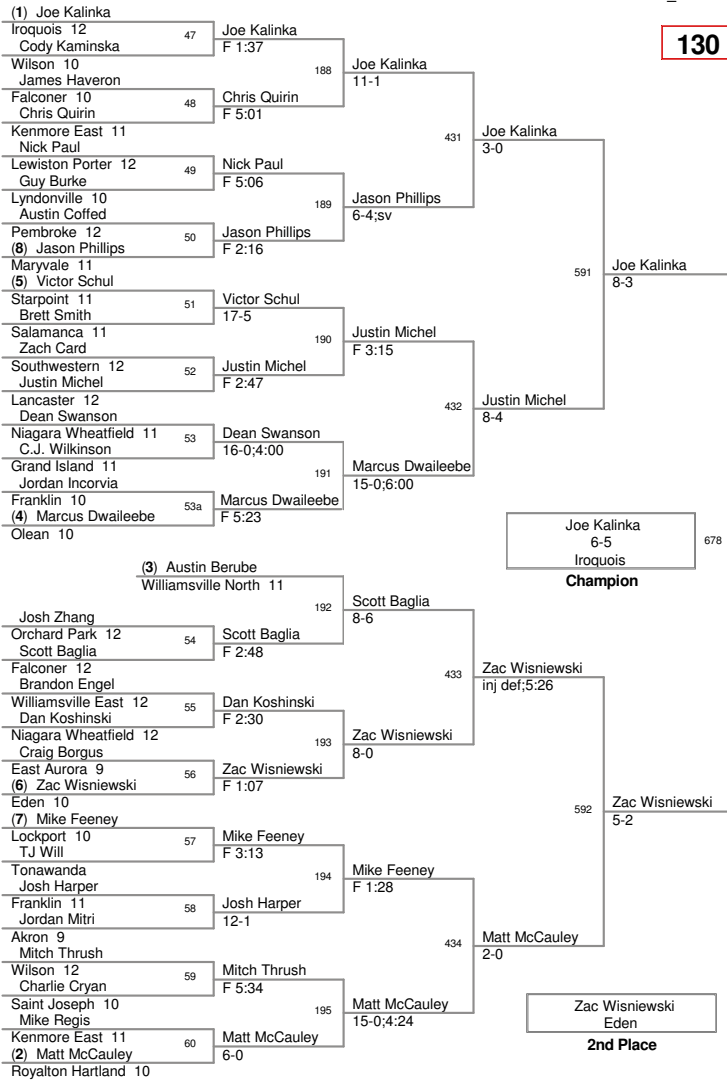

# Top Team Scores (All Scorers)

Plc	Points	Team	CH	CONS
1	239.5	Niagara Wheatfield	-	-
2	162.5	Iroquois	-	-
3	156	Lancaster	-	-
4	148	Niagara Falls	-	-
5	127	Eden	-	-
6	119.5	Royalton Hartland	-	-
7	116.5	Williamsville East	-	-
8	113	Lockport	-	-
9	110	Lewiston Porter	-	-
10	108	Franklin	-	-
11	104	Frewsburg	-	-
12	88	Medina	-	-
13	86	East Aurora	-	-
14	75	Lyndonville	-	-
15	67.5	Olean	-	-
16	66	Tonawanda	-	-
17	65	Falconer	-	-
18	63	Saint Joseph	-	-
19	61	Salamanca	-	-
20	57.5	North Tonawanda	-	-
21	55	Southwestern	-	-
22	54	Kenmore East	-	-
22	54	Newfane	-	-
24	49	Grand Island	-	-
24	49	Wilson	-	-
26	47	Williamsville North	-	-
27	41	Saint Francis	-	-
28	36	Silver Creek	-	-
29	35	Starpoint	-	-
30	22	Warsaw	-	-
31	21	Orchard Park	-	-
32	10	Akron	-	-
33	6	Maryvale	-	-
34	5	Oakfield	-	-
35	3	Pembroke	-	-

**112 Lbs**

**119 Lbs**

2010\_NFWOA Tournament

**130 Lbs**

**135 Lbs**

**140 Lbs**

**145 Lbs**

2010\_NFWOA Tournament