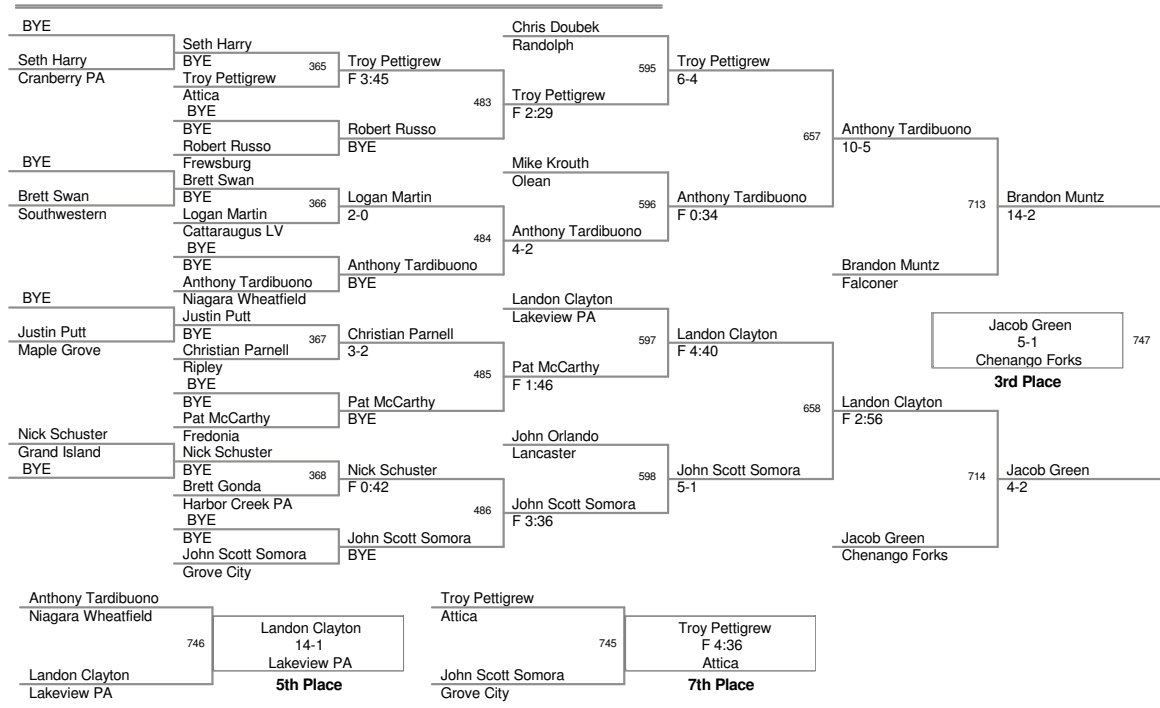

OW - 135 lb Champion - Casey Billyard - Frewsburg

2009\_Jamestown Holiday  
Classic

96 Lbs

2009\_Jamestown Holiday  
Classic

**103 Lbs**

2009\_Jamestown Holiday  
Classic

**112 Lbs**

2009\_Jamestown Holiday  
Classic