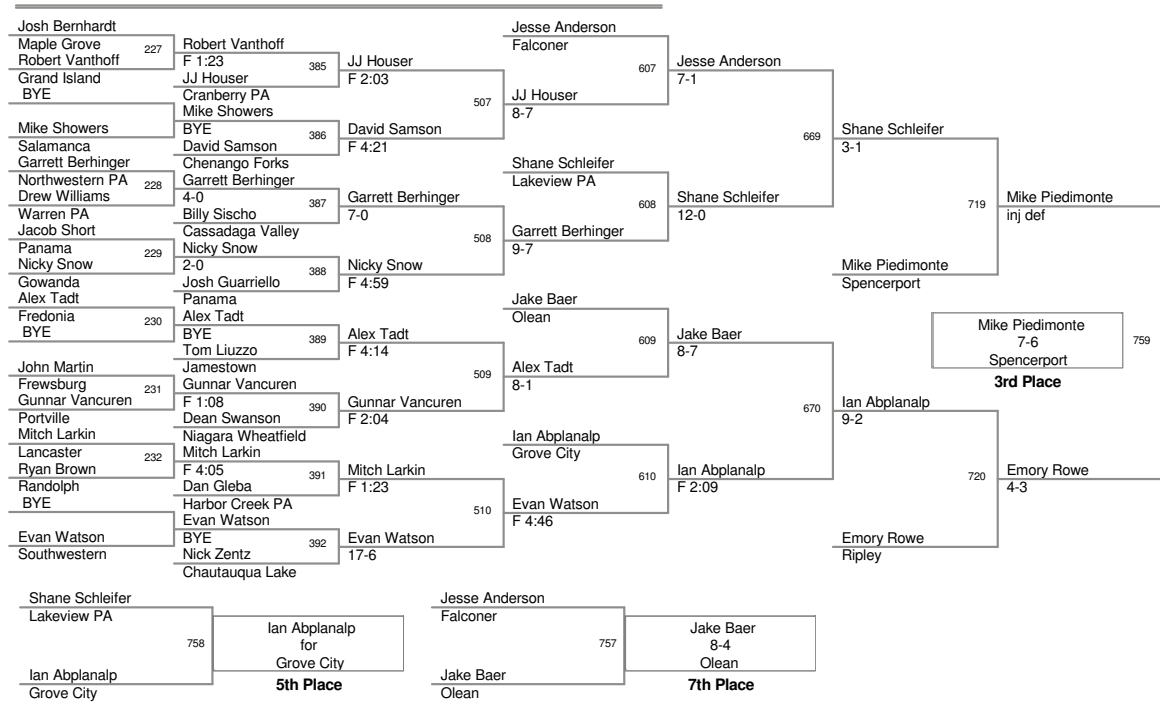

2009_Jamestown Holiday
Classic

125 Lbs