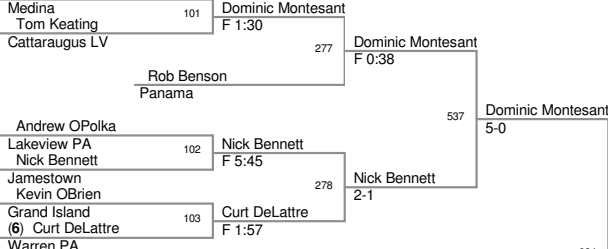

(7) Kyle Reynolds