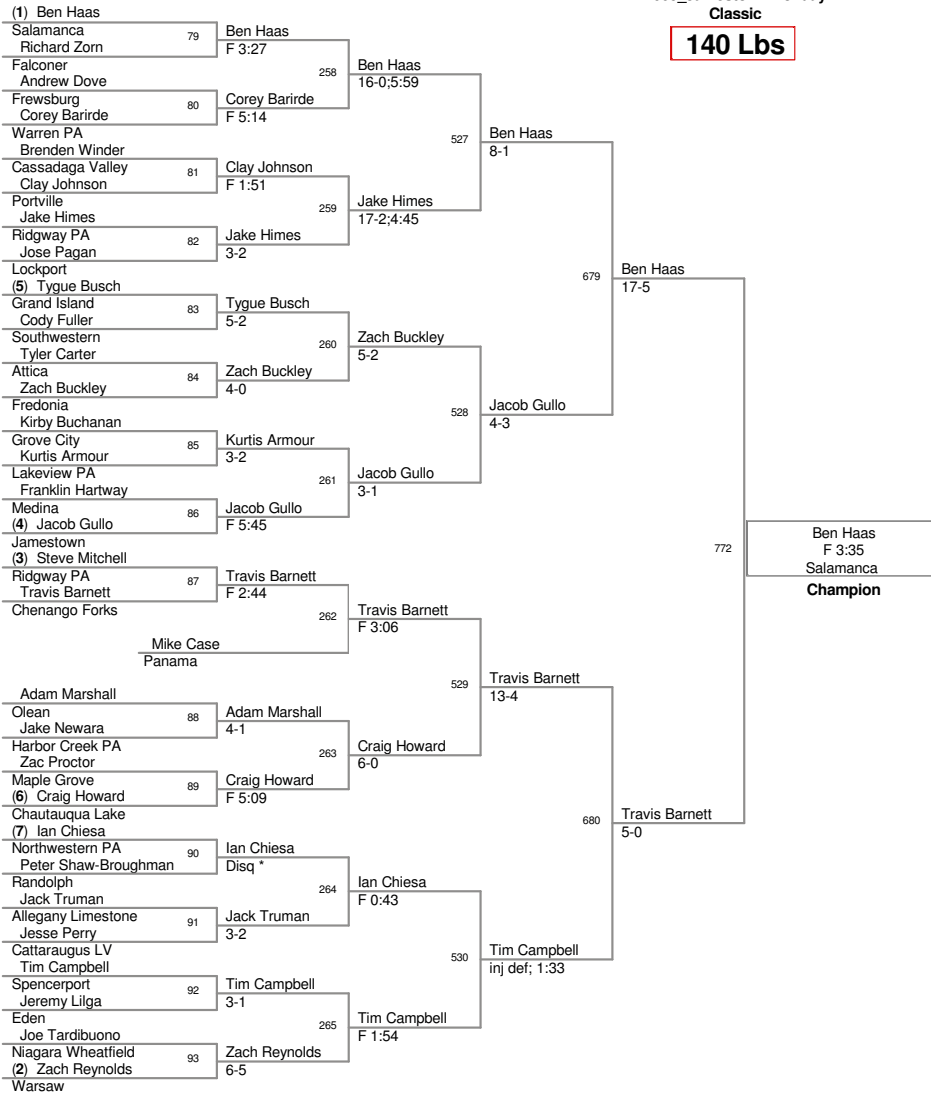

2009_Jamestown Holiday
Classic

140 Lbs