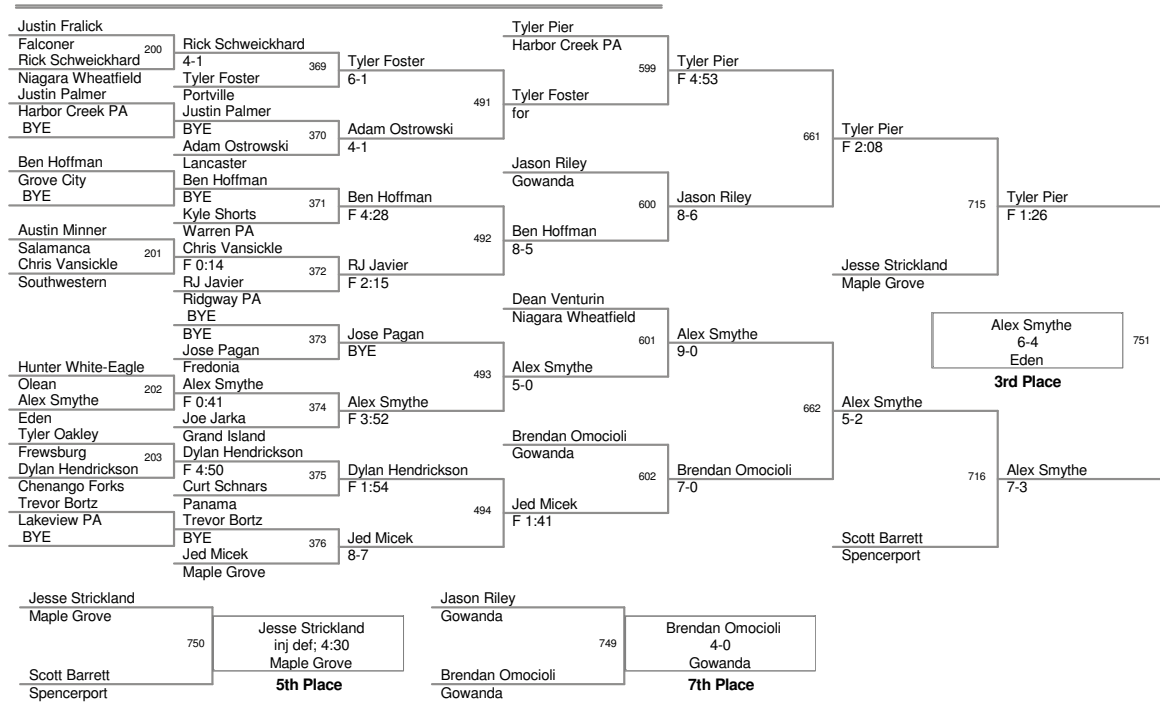

OW - 135 lb Champion - Casey Billyard - Frewsburg

2009\_Jamestown Holiday  
Classic

96 Lbs

2009\_Jamestown Holiday  
Classic

**103 Lbs**

2009\_Jamestown Holiday  
Classic

**112 Lbs**

2009\_Jamestown Holiday  
Classic