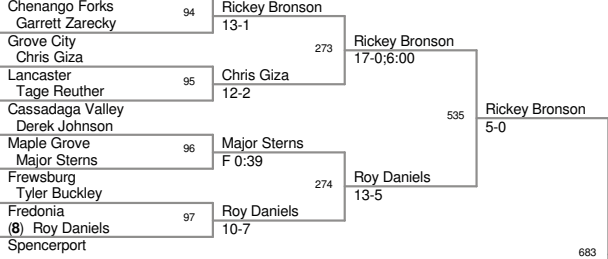

2009_Jamestown Holiday
Classic

145 Lbs

(1) Rickey Bronson

(5) Kevin Nowakowski
Harbor Creek PA