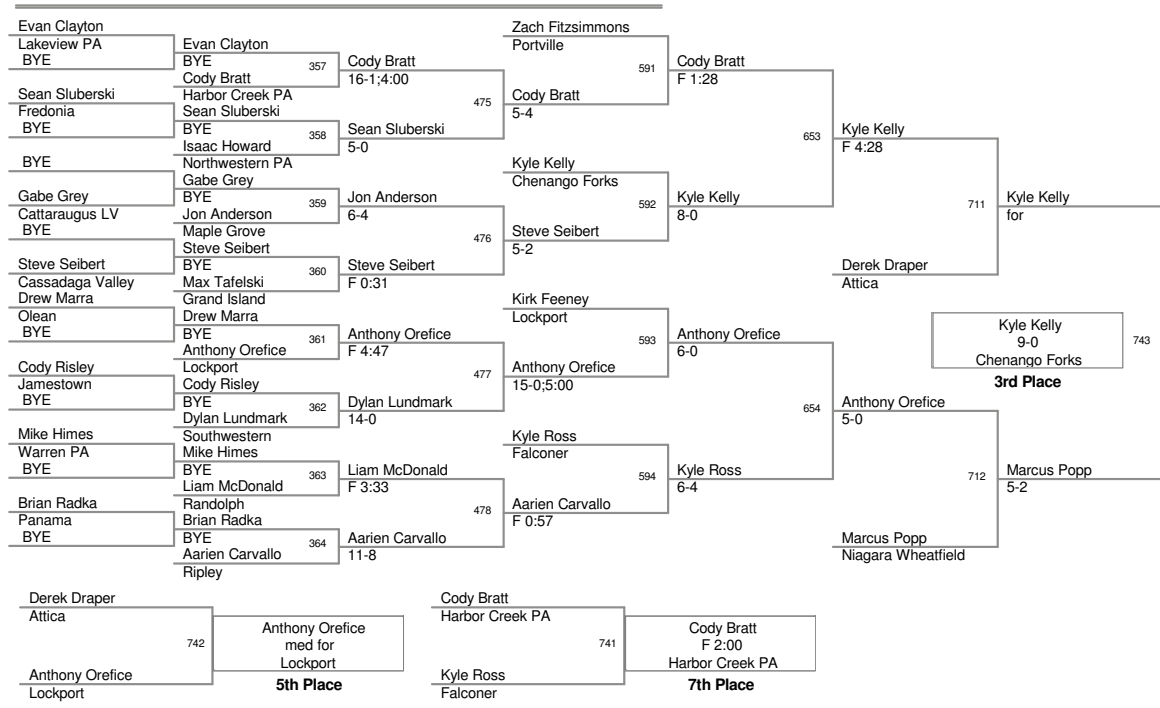

OW - 135 lb Champion - Casey Billyard - Frewsburg

2009\_Jamestown Holiday  
Classic

96 Lbs

2009\_Jamestown Holiday  
Classic

**103 Lbs**

2009\_Jamestown Holiday  
Classic

**112 Lbs**

2009\_Jamestown Holiday  
Classic