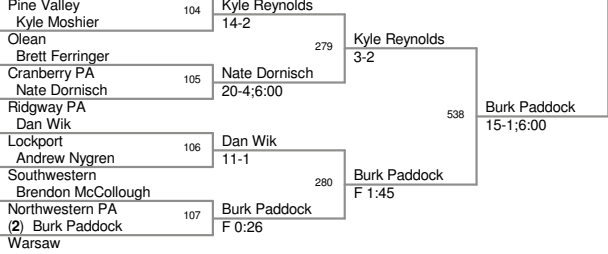

Dominic Montesanti 3-0 Medina
Champion

Nick Bennett 5-2 Jamestown
3rd Place