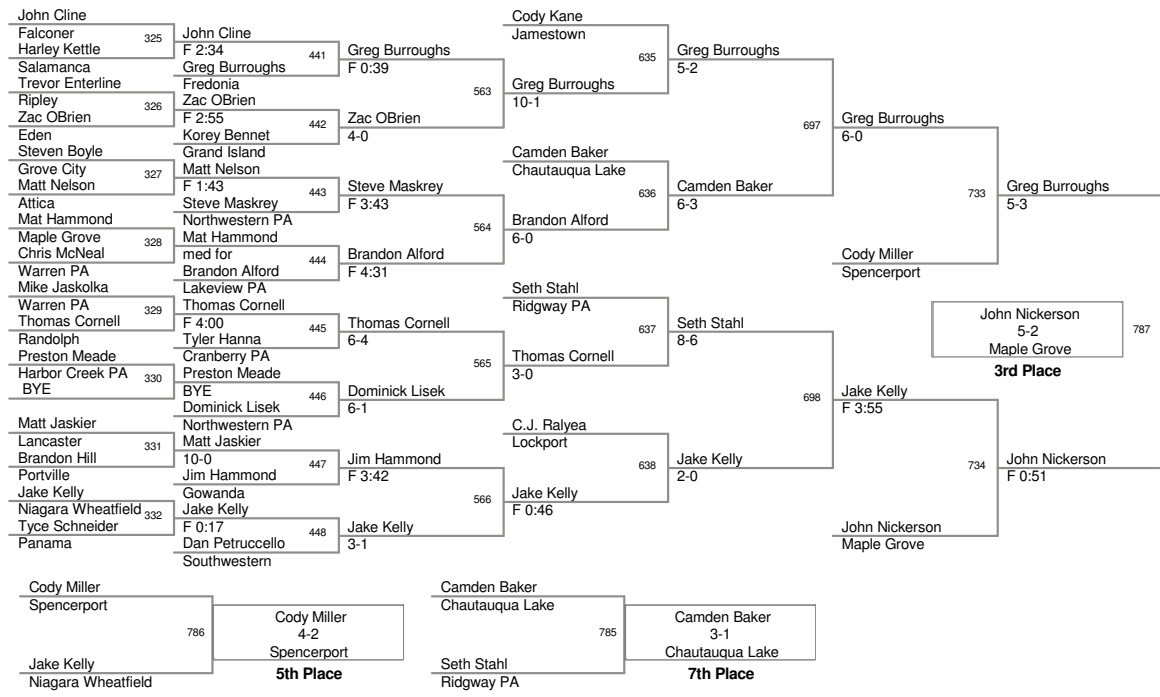

2009_Jamestown Holiday
Classic

171 Lbs