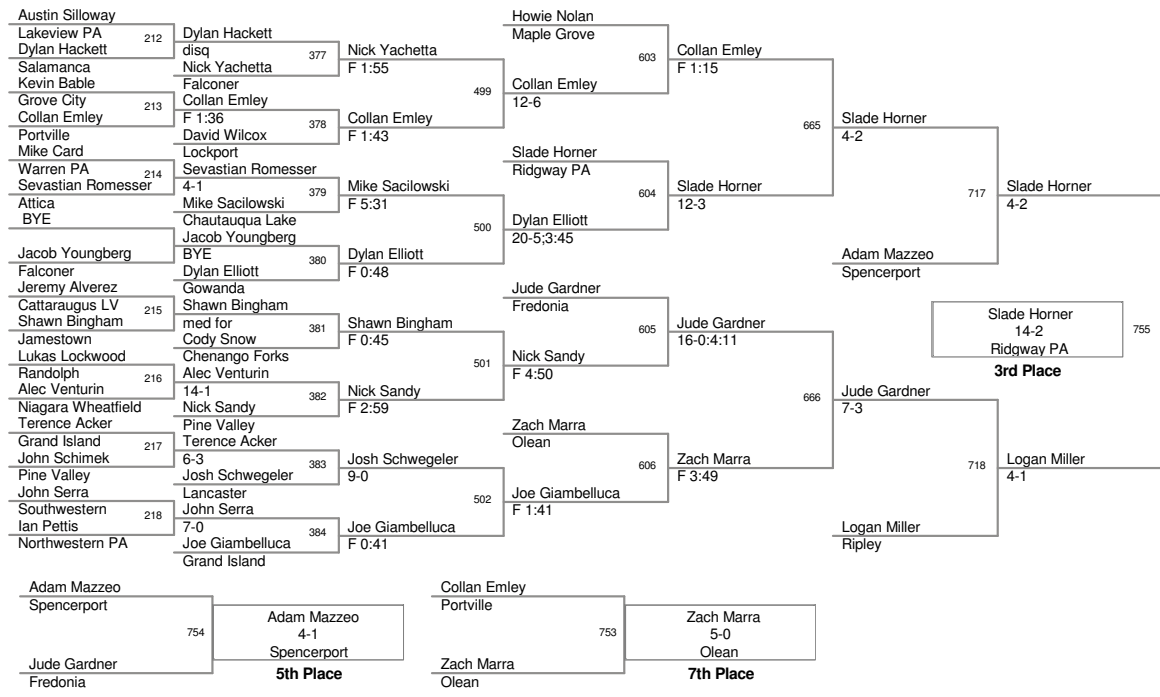

2009_Jamestown Holiday
Classic

119 Lbs