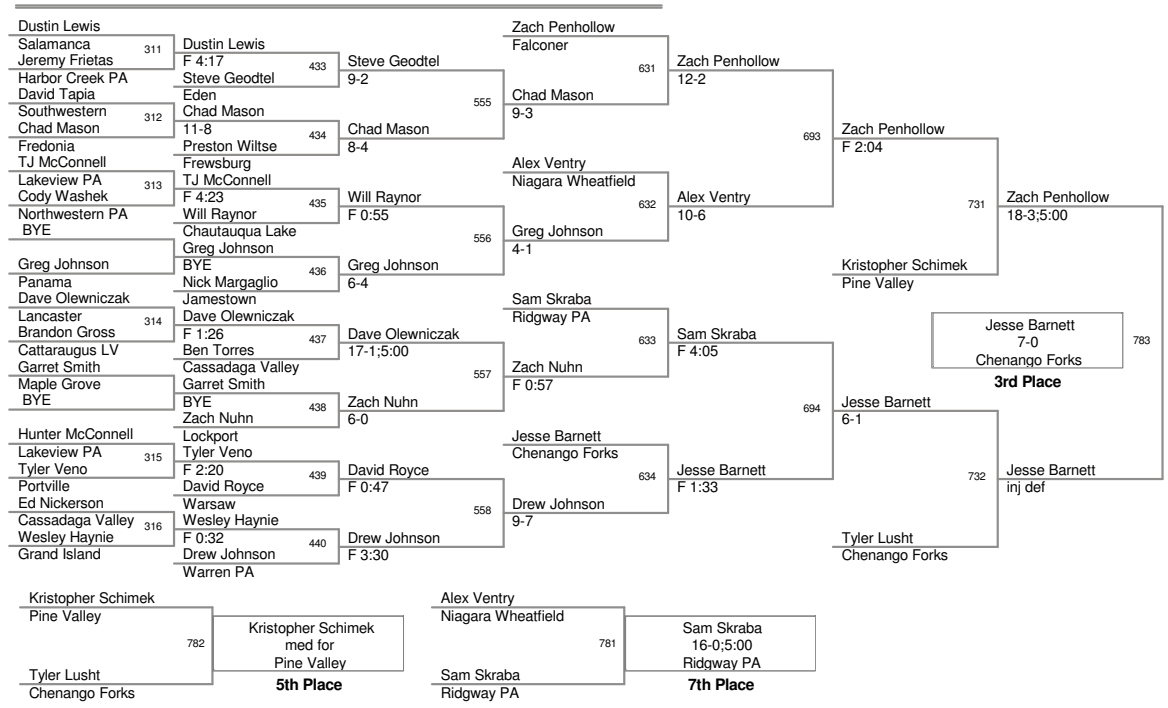

2009_Jamestown Holiday
Classic

160 Lbs