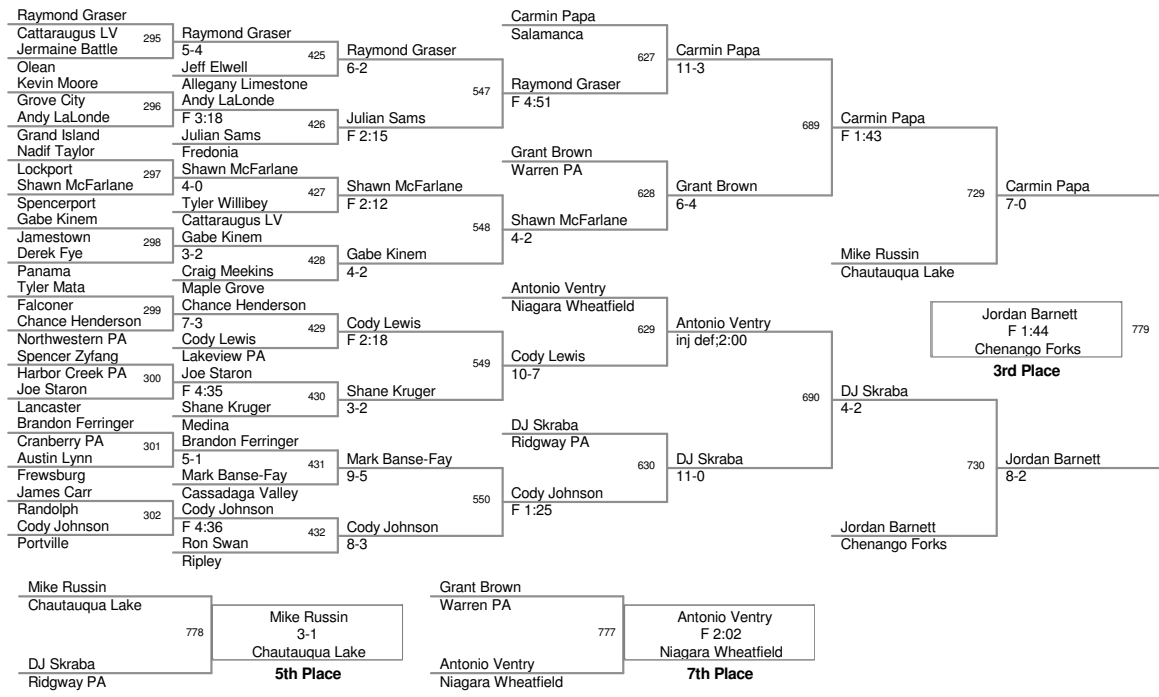

(5) Kevin Nowakowski  
Harbor Creek PA

(3) Dominic Montesanti

(7) Kyle Reynolds

Dominic Montesanti 3-0 Medina  
**Champion**

Nick Bennett 5-2 Jamestown  
**3rd Place**

2009\_Jamestown Holiday  
Classic

152 Lbs