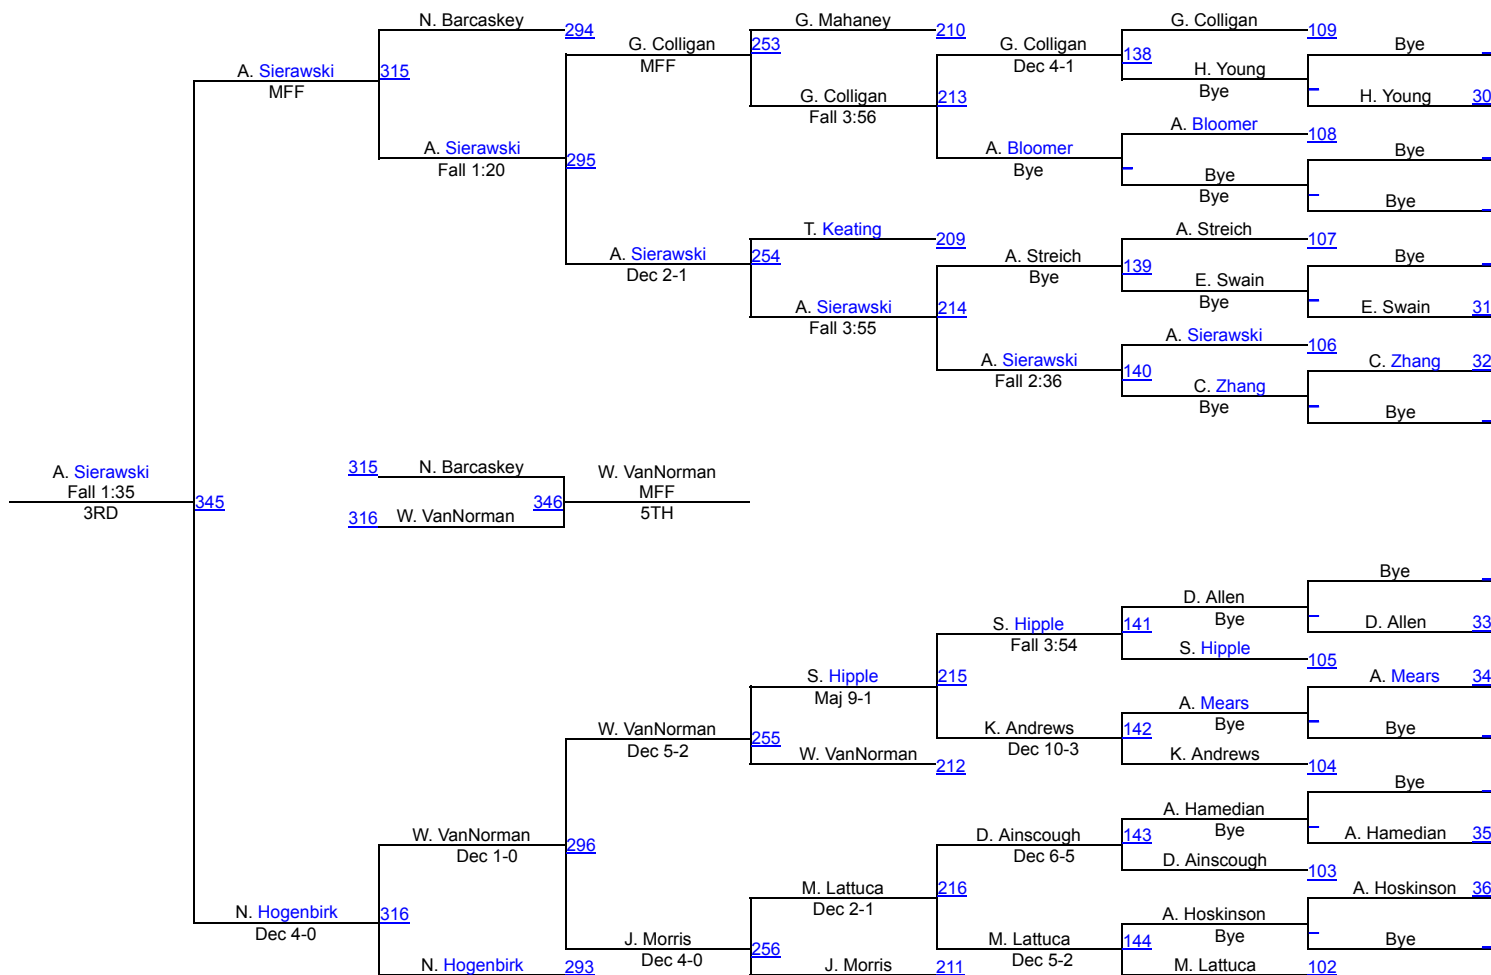

John Summa Invitational

College 157

John Summa Invitational

College 165

John Summa Invitational

College 174

John Summa Invitational

College 184

John Summa Invitational

College 197

John Summa Invitational

College 285

Tournament Teams

Invoke Operation

CHOOSE AN OPERATION

Group:

	Team	Season Team	Abbr	Count	Points
1.	Wabash, IN	Wabash, IN (GET)	WA	28	165.5
2.	Baldwin Wallace, OH	Baldwin Wallace, OH (GET)	BW	20	119.5
3.	SUNY-Oswego, NY	SUNY-Oswego, NY (GET)	SUOS	19	119.0
4.	Brockport, NY	Brockport State, NY (GET)	BP	19	108.0
5.	Case Western Reserve, OH	Case Western Reserve, OH (GET)	CWR	13	91.5
6.	Waynesburg, PA	Waynesburg, PA (GET)	WAYN	13	78.5
7.	Thomas Moore College, KY	Thomas Moore College, KY (GET)	TMC	13	59.5
8.	Washington and Jefferson, PA	Washington and Jefferson, PA (GET)	W&J	13	52.5
9.	Lourdes University, OH	Lourdes University, OH (GET)	Lour	11	44.0
10.	Ohio Northern, OH	Ohio Northern, OH (GET)	ONU	8	36.5
11.	Alfred State, NY	Alfred State College, NY (GET)	AS	8	34.5
12.	Thiel, PA	Thiel, PA (GET)	Th	16	31.0
13.	Muskingum, OH	Muskingum, OH (GET)	MU	7	11.5