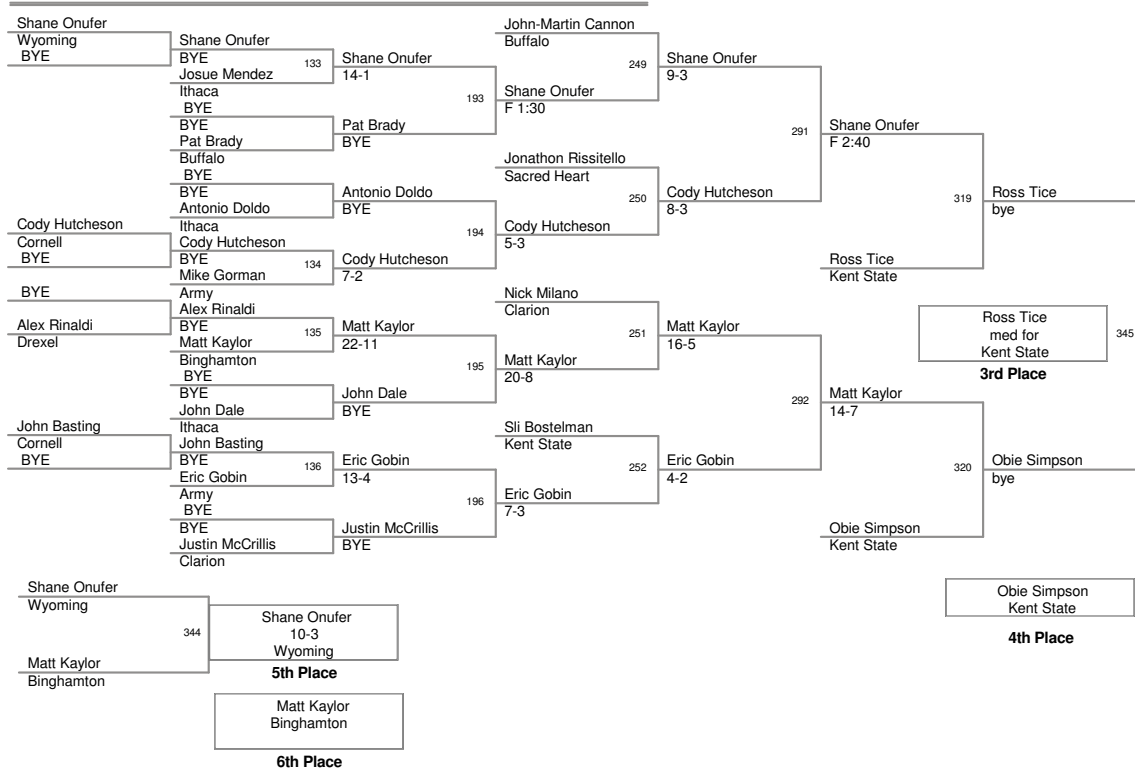

Plc	Points	Team	CH	CONS
1	147.5	Kent State	-	-
2	109	Cornell	-	-
2	109	Maryland	-	-
4	92	Wyoming	-	-
5	61.5	Binghamton	-	-
6	54	Buffalo	-	-
7	51.5	Clarion	-	-
8	49	Columbia	-	-
9	45	Drexel	-	-
10	39.5	Army	-	-
11	32.5	Ithaca	-	-
12	16	Sacred Heart	-	-

125 Lbs

2009_Body Bar Cornell
 invitational

149 Lbs

2009_Body Bar Cornell
invitational

157 Lbs

2009_Body Bar Cornell
invitational

165 Lbs

2009_Body Bar Cornell
invitational