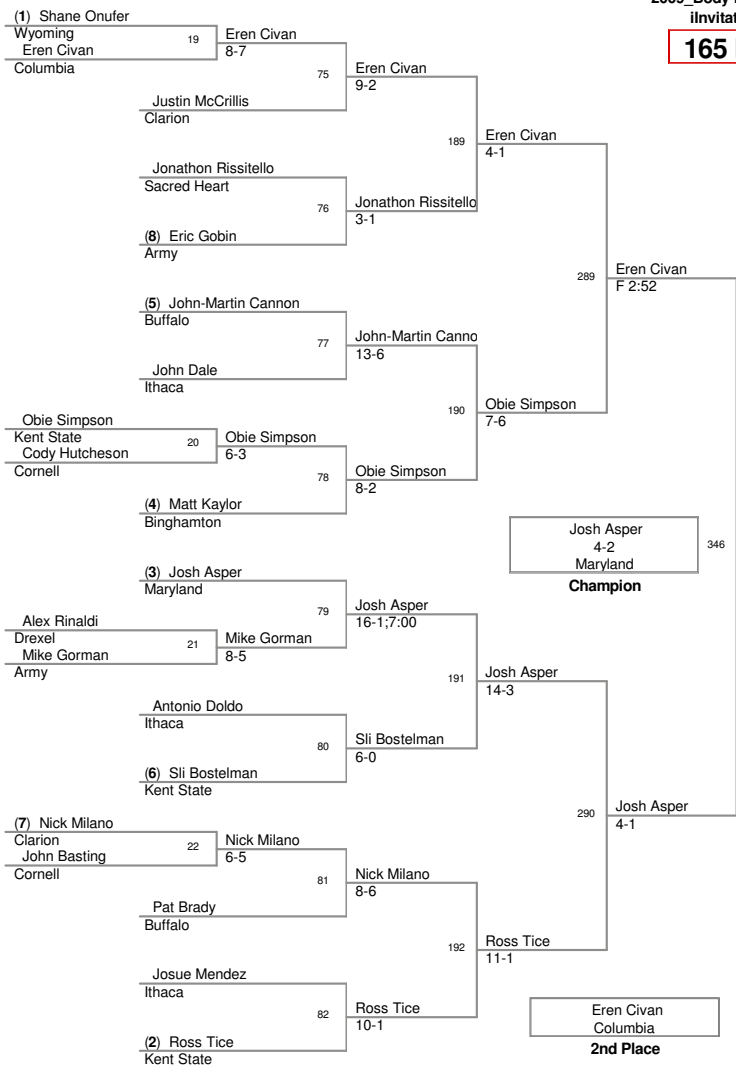

Plc	Points	Team	CH	CONS
1	147.5	Kent State	-	-
2	109	Cornell	-	-
2	109	Maryland	-	-
4	92	Wyoming	-	-
5	61.5	Binghamton	-	-
6	54	Buffalo	-	-
7	51.5	Clarion	-	-
8	49	Columbia	-	-
9	45	Drexel	-	-
10	39.5	Army	-	-
11	32.5	Ithaca	-	-
12	16	Sacred Heart	-	-

125 Lbs

2009_Body Bar Cornell
 invitational

149 Lbs

2009_Body Bar Cornell
invitational

157 Lbs

2009_Body Bar Cornell
invitational

165 Lbs

2009_Body Bar Cornell
invitational

174 Lbs

184 Lbs

2009_Body Bar Cornell
 invitational

197 Lbs

2009_Body Bar Cornell
invitational

285 Lbs