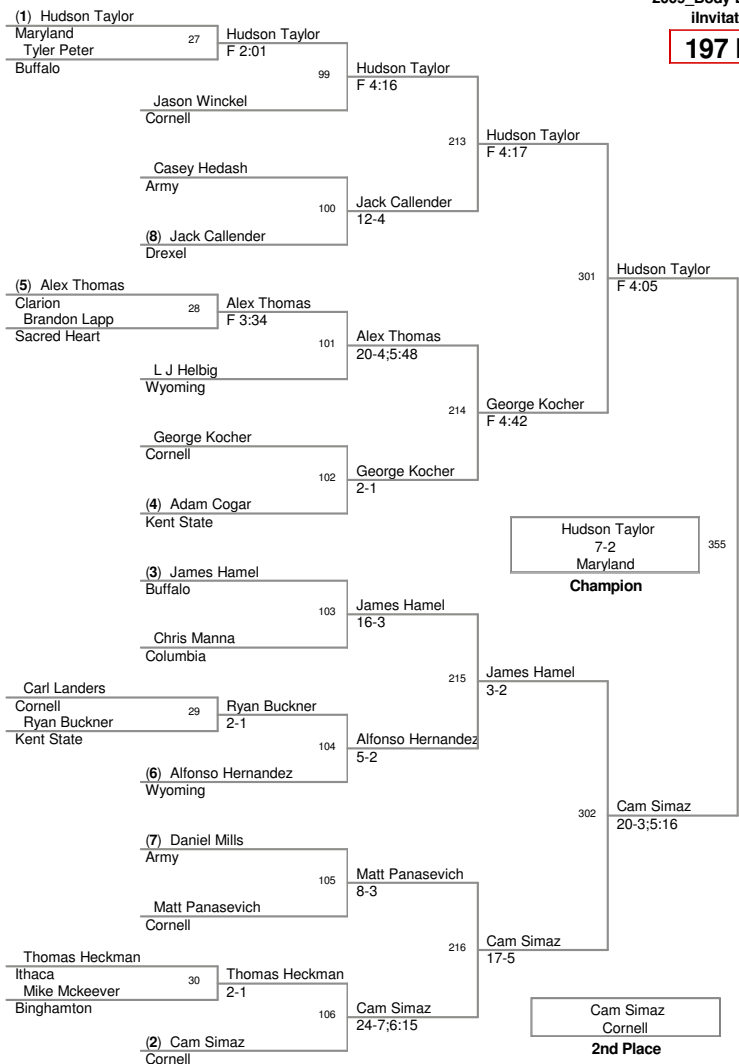

Plc	Points	Team	CH	CONS
1	147.5	Kent State	-	-
2	109	Cornell	-	-
2	109	Maryland	-	-
4	92	Wyoming	-	-
5	61.5	Binghamton	-	-
6	54	Buffalo	-	-
7	51.5	Clarion	-	-
8	49	Columbia	-	-
9	45	Drexel	-	-
10	39.5	Army	-	-
11	32.5	Ithaca	-	-
12	16	Sacred Heart	-	-

125 Lbs

2009_Body Bar Cornell
 invitational

149 Lbs

2009_Body Bar Cornell
invitational

157 Lbs

2009_Body Bar Cornell
invitational

165 Lbs

2009_Body Bar Cornell
invitational

174 Lbs

184 Lbs

2009_Body Bar Cornell
 invitational

197 Lbs

2009_Body Bar Cornell
invitational

285 Lbs