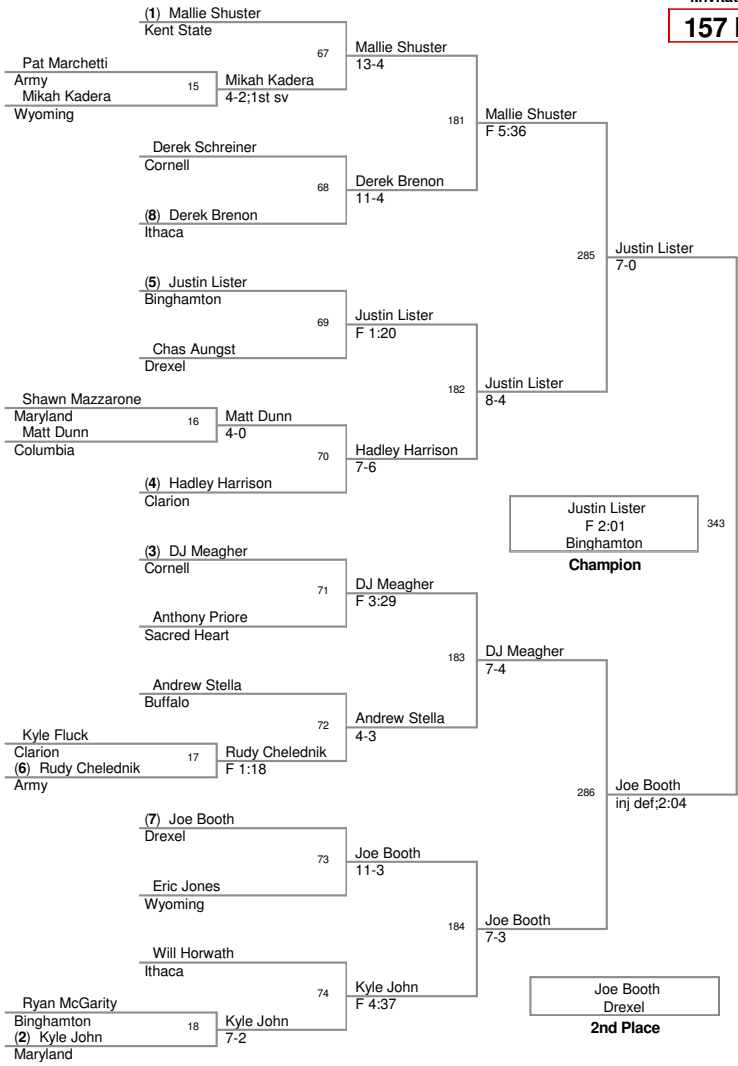

Plc	Points	Team	CH	CONS
1	147.5	Kent State	-	-
2	109	Cornell	-	-
2	109	Maryland	-	-
4	92	Wyoming	-	-
5	61.5	Binghamton	-	-
6	54	Buffalo	-	-
7	51.5	Clarion	-	-
8	49	Columbia	-	-
9	45	Drexel	-	-
10	39.5	Army	-	-
11	32.5	Ithaca	-	-
12	16	Sacred Heart	-	-

125 Lbs

2009_Body Bar Cornell
 invitational

149 Lbs

2009_Body Bar Cornell
invitational

157 Lbs

2009_Body Bar Cornell
invitational

165 Lbs

2009_Body Bar Cornell
invitational

174 Lbs

184 Lbs

2009_Body Bar Cornell
 invitational

197 Lbs

2009_Body Bar Cornell
invitational

285 Lbs