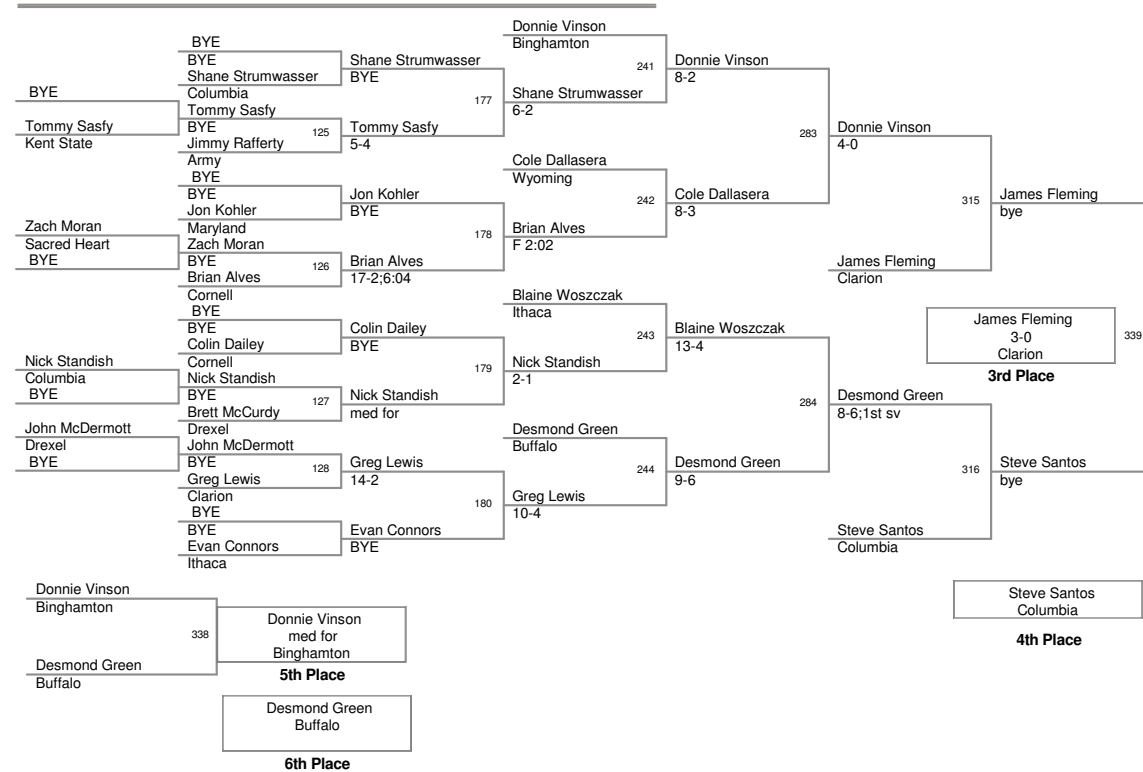

Plc	Points	Team	CH	CONS
1	147.5	Kent State	-	-
2	109	Cornell	-	-
2	109	Maryland	-	-
4	92	Wyoming	-	-
5	61.5	Binghamton	-	-
6	54	Buffalo	-	-
7	51.5	Clarion	-	-
8	49	Columbia	-	-
9	45	Drexel	-	-
10	39.5	Army	-	-
11	32.5	Ithaca	-	-
12	16	Sacred Heart	-	-

125 Lbs

2009_Body Bar Cornell
 invitational

149 Lbs

2009_Body Bar Cornell
invitational

157 Lbs

2009_Body Bar Cornell
invitational

165 Lbs

2009_Body Bar Cornell
invitational

174 Lbs

184 Lbs

2009_Body Bar Cornell
 invitational

197 Lbs

2009_Body Bar Cornell
invitational

285 Lbs