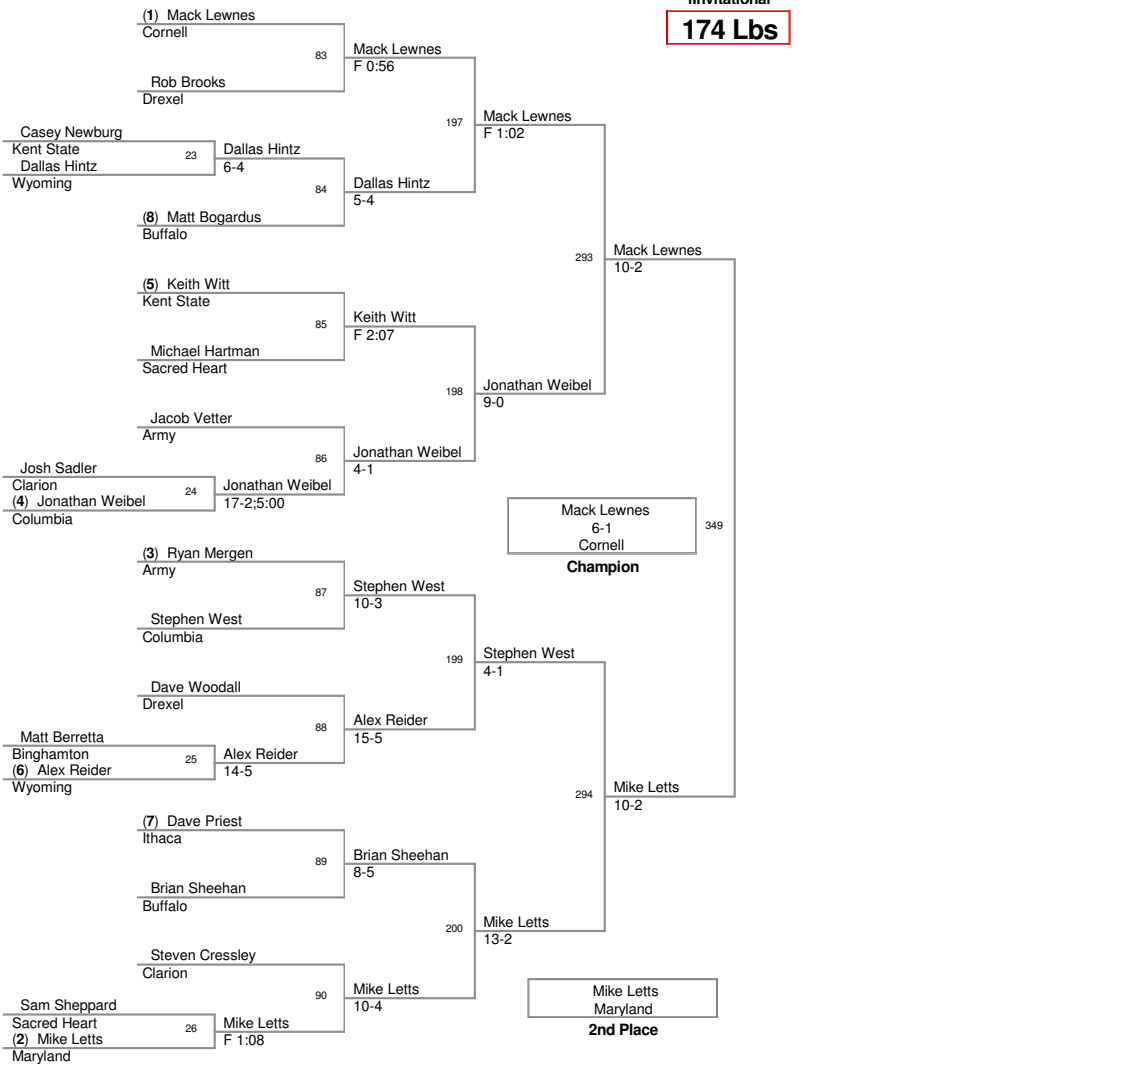

Plc	Points	Team	CH	CONS
1	147.5	Kent State	-	-
2	109	Cornell	-	-
2	109	Maryland	-	-
4	92	Wyoming	-	-
5	61.5	Binghamton	-	-
6	54	Buffalo	-	-
7	51.5	Clarion	-	-
8	49	Columbia	-	-
9	45	Drexel	-	-
10	39.5	Army	-	-
11	32.5	Ithaca	-	-
12	16	Sacred Heart	-	-

125 Lbs

2009_Body Bar Cornell
 invitational

149 Lbs

2009_Body Bar Cornell
invitational

157 Lbs

2009_Body Bar Cornell
invitational

165 Lbs

2009_Body Bar Cornell
invitational

174 Lbs

184 Lbs

2009_Body Bar Cornell
 invitational

197 Lbs

2009_Body Bar Cornell
invitational

285 Lbs