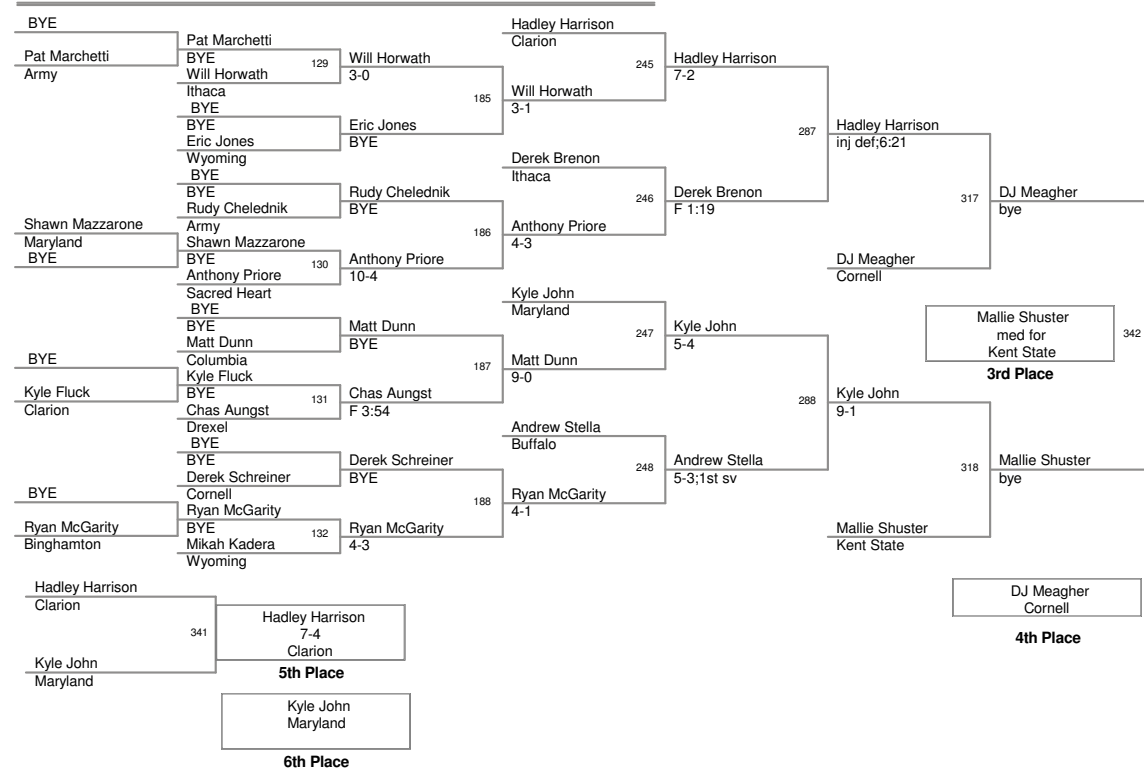

Plc	Points	Team	CH	CONS
1	147.5	Kent State	-	-
2	109	Cornell	-	-
2	109	Maryland	-	-
4	92	Wyoming	-	-
5	61.5	Binghamton	-	-
6	54	Buffalo	-	-
7	51.5	Clarion	-	-
8	49	Columbia	-	-
9	45	Drexel	-	-
10	39.5	Army	-	-
11	32.5	Ithaca	-	-
12	16	Sacred Heart	-	-

125 Lbs

2009_Body Bar Cornell
 invitational

149 Lbs

2009_Body Bar Cornell
invitational

157 Lbs

2009_Body Bar Cornell
invitational

165 Lbs

2009_Body Bar Cornell
invitational