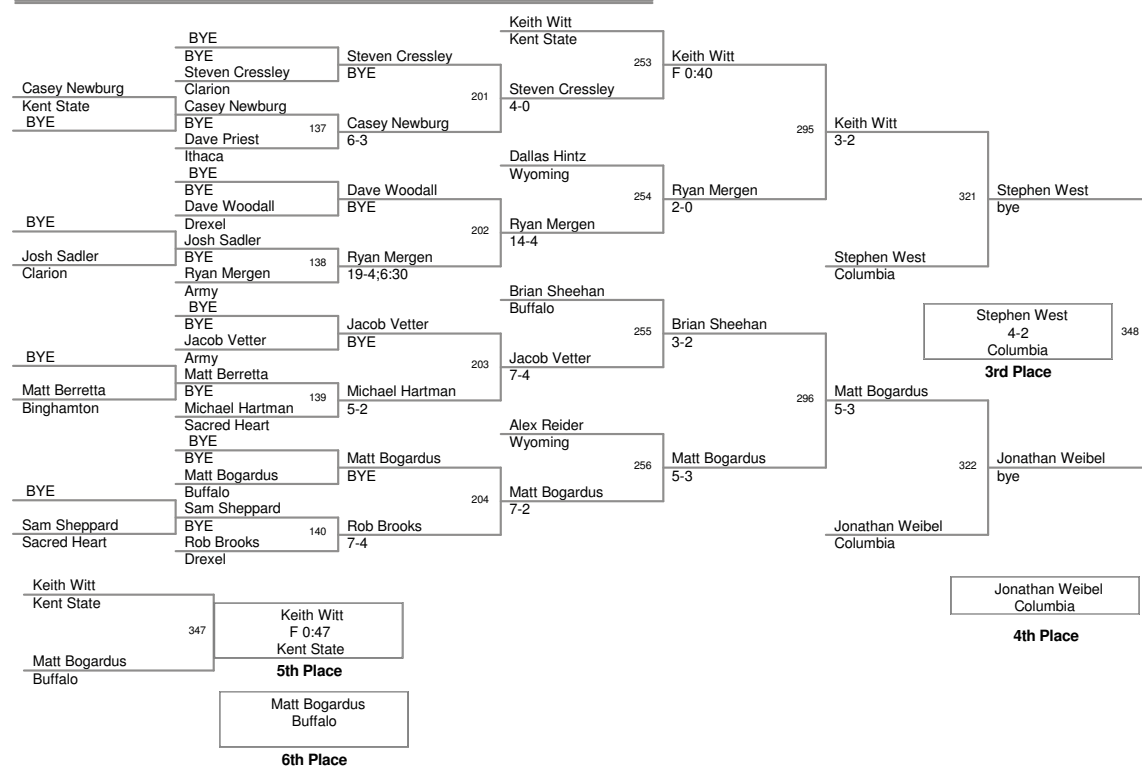

2009_Body Bar Cornell
invitational

174 Lbs