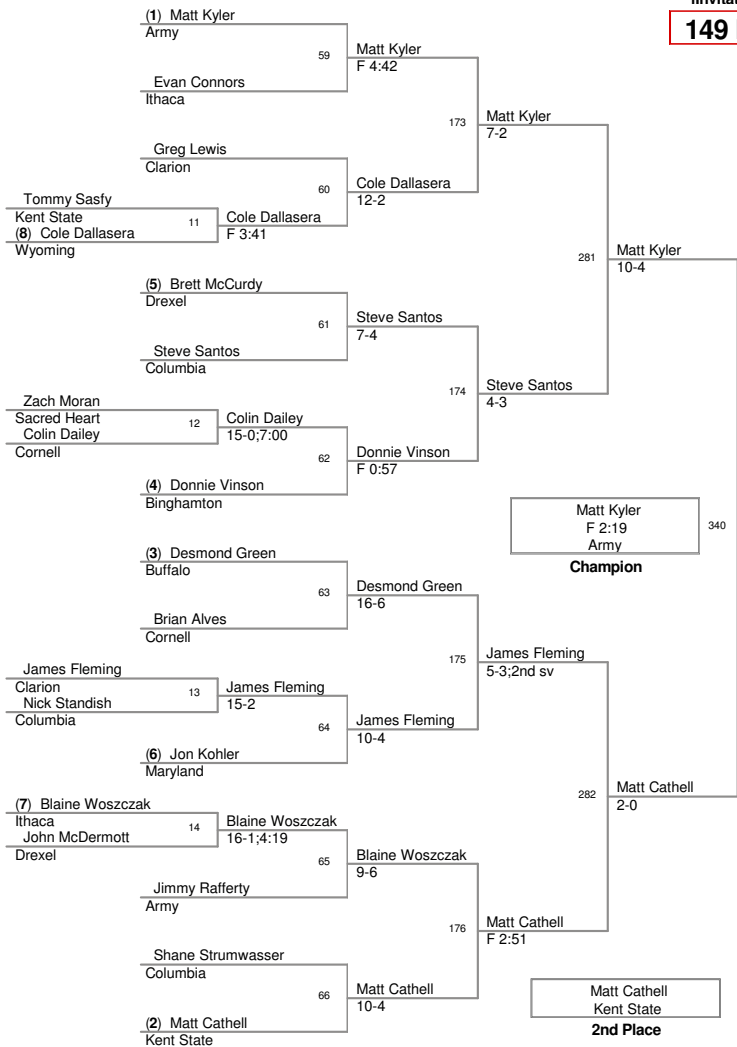

Plc	Points	Team	CH	CONS
1	147.5	Kent State	-	-
2	109	Cornell	-	-
2	109	Maryland	-	-
4	92	Wyoming	-	-
5	61.5	Binghamton	-	-
6	54	Buffalo	-	-
7	51.5	Clarion	-	-
8	49	Columbia	-	-
9	45	Drexel	-	-
10	39.5	Army	-	-
11	32.5	Ithaca	-	-
12	16	Sacred Heart	-	-

125 Lbs

2009_Body Bar Cornell
 invitational

149 Lbs

2009_Body Bar Cornell
invitational

157 Lbs

2009_Body Bar Cornell
invitational

165 Lbs

2009_Body Bar Cornell
invitational

174 Lbs

184 Lbs

2009_Body Bar Cornell
 invitational

197 Lbs

2009_Body Bar Cornell
invitational

285 Lbs