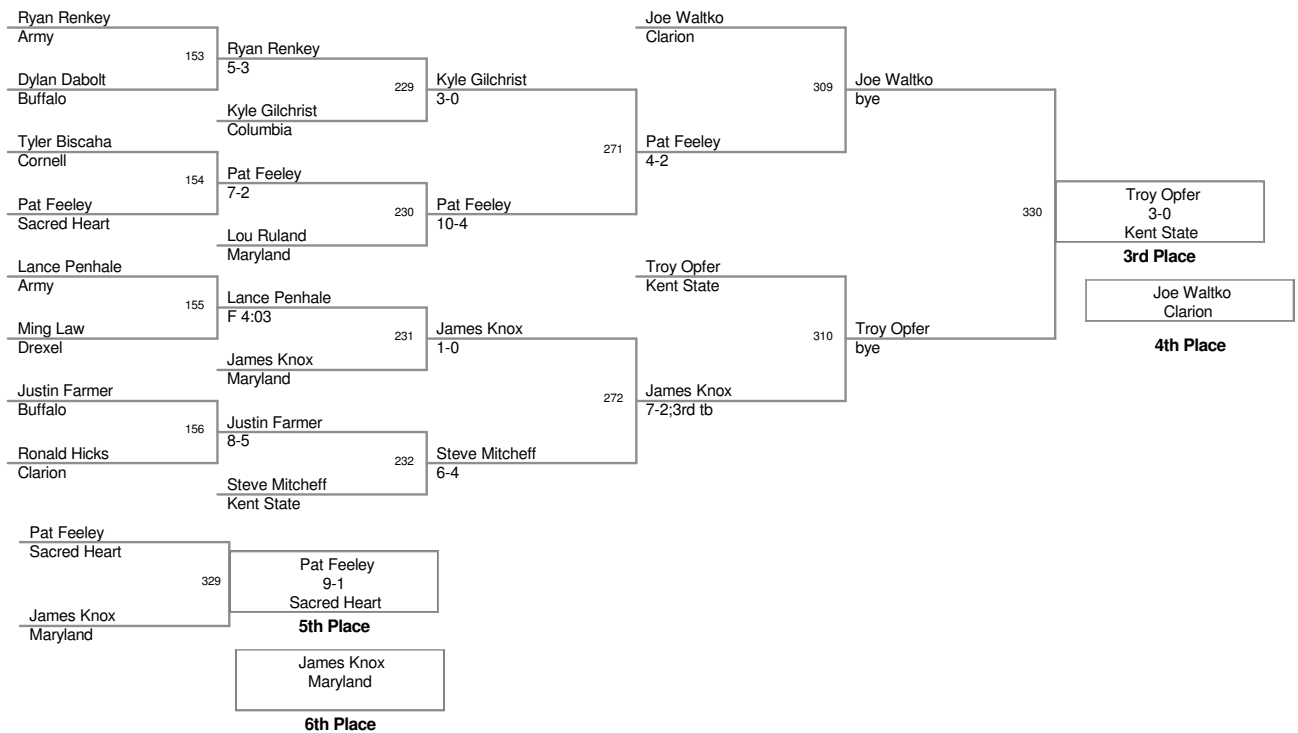

Plc	Points	Team	CH	CONS
1	147.5	Kent State	-	-
2	109	Cornell	-	-
2	109	Maryland	-	-
4	92	Wyoming	-	-
5	61.5	Binghamton	-	-
6	54	Buffalo	-	-
7	51.5	Clarion	-	-
8	49	Columbia	-	-
9	45	Drexel	-	-
10	39.5	Army	-	-
11	32.5	Ithaca	-	-
12	16	Sacred Heart	-	-

125 Lbs

2009_Body Bar Cornell
 invitational

149 Lbs

2009_Body Bar Cornell
invitational

157 Lbs

2009_Body Bar Cornell
invitational

165 Lbs

2009_Body Bar Cornell
invitational

174 Lbs

184 Lbs

2009_Body Bar Cornell
 invitational

197 Lbs

2009_Body Bar Cornell
invitational

285 Lbs