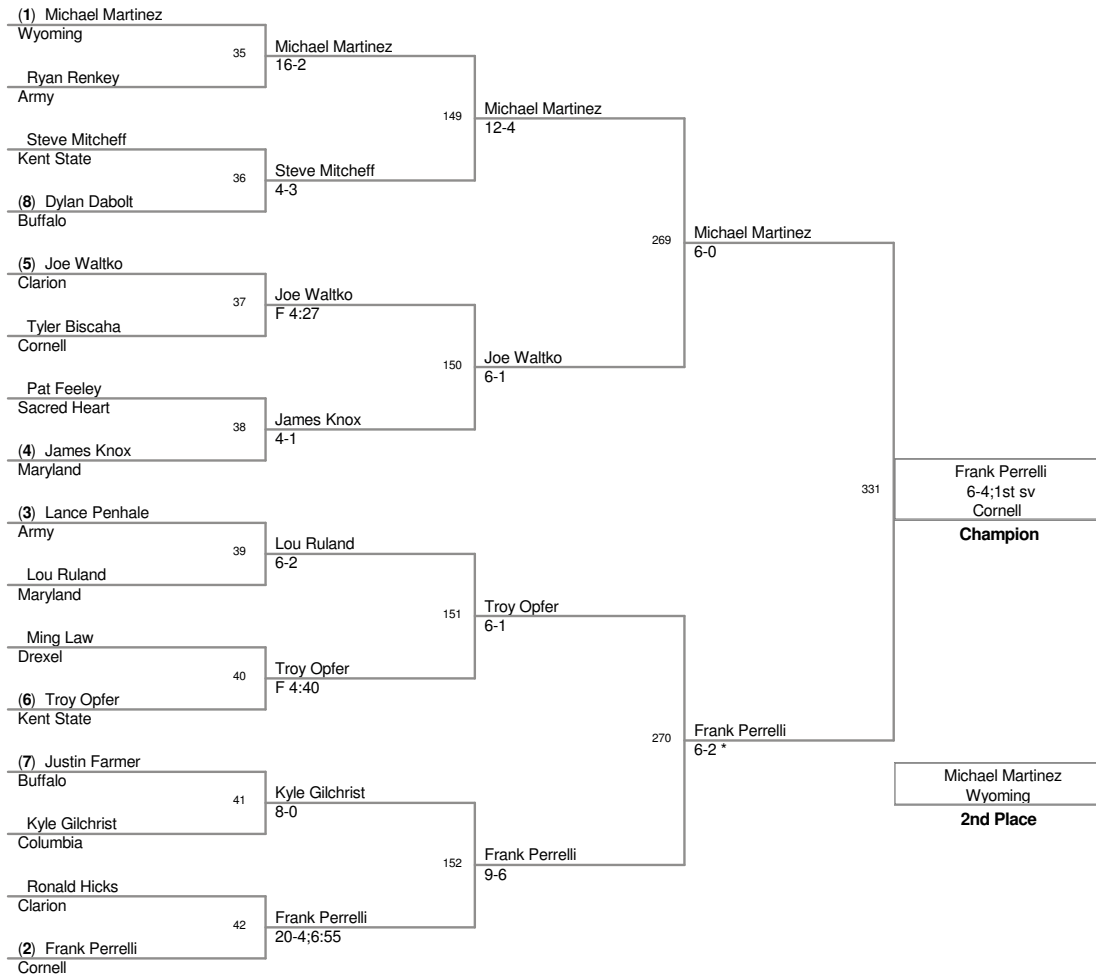

Plc	Points	Team	CH	CONS
1	147.5	Kent State	-	-
2	109	Cornell	-	-
2	109	Maryland	-	-
4	92	Wyoming	-	-
5	61.5	Binghamton	-	-
6	54	Buffalo	-	-
7	51.5	Clarion	-	-
8	49	Columbia	-	-
9	45	Drexel	-	-
10	39.5	Army	-	-
11	32.5	Ithaca	-	-
12	16	Sacred Heart	-	-

125 Lbs

2009_Body Bar Cornell
 invitational

149 Lbs

2009_Body Bar Cornell
invitational

157 Lbs

2009_Body Bar Cornell
invitational

165 Lbs

2009_Body Bar Cornell
invitational

174 Lbs

184 Lbs

2009_Body Bar Cornell
 invitational

197 Lbs

2009_Body Bar Cornell
invitational

285 Lbs