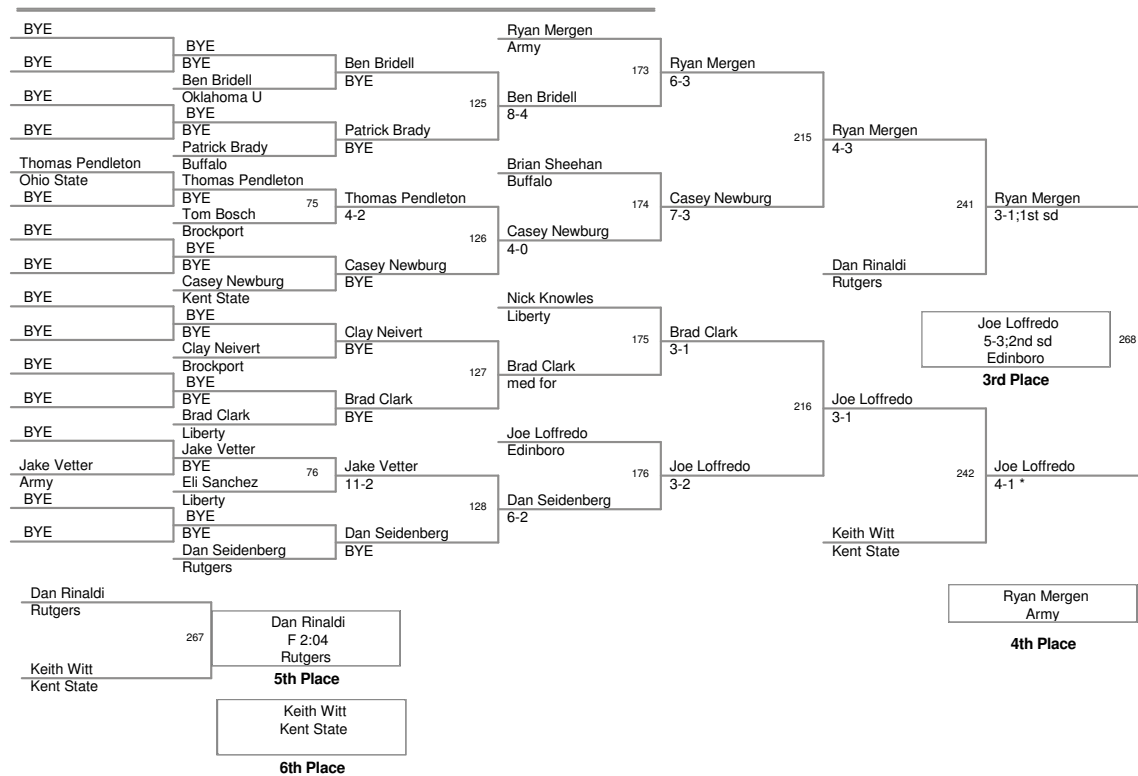

Plc	Points	Team	CH	CONS
1	144.5	Oklahoma U	-	-
2	144	Ohio State	-	-
3	120.5	Rutgers	-	-
4	110	Edinboro	-	-
5	100.5	Kent State	-	-
6	81	Army	-	-
7	37.5	Liberty	-	-
8	11.5	Brockport	-	-
Outstanding Wrestler - Dustin Kilgore - 184 lbs. - Kent State				
Most Falls - DJ Russo - Rutgers - 4 falls - 16:48				
Fastest Fall - Sean Katz - Liberty - 0:33				

125 Lbs

133 Lbs

141 Lbs

149 Lbs

2009_Oklahoma Gold
Classic

174 Lbs

2009_Oklahoma Gold
Classic

285 Lbs