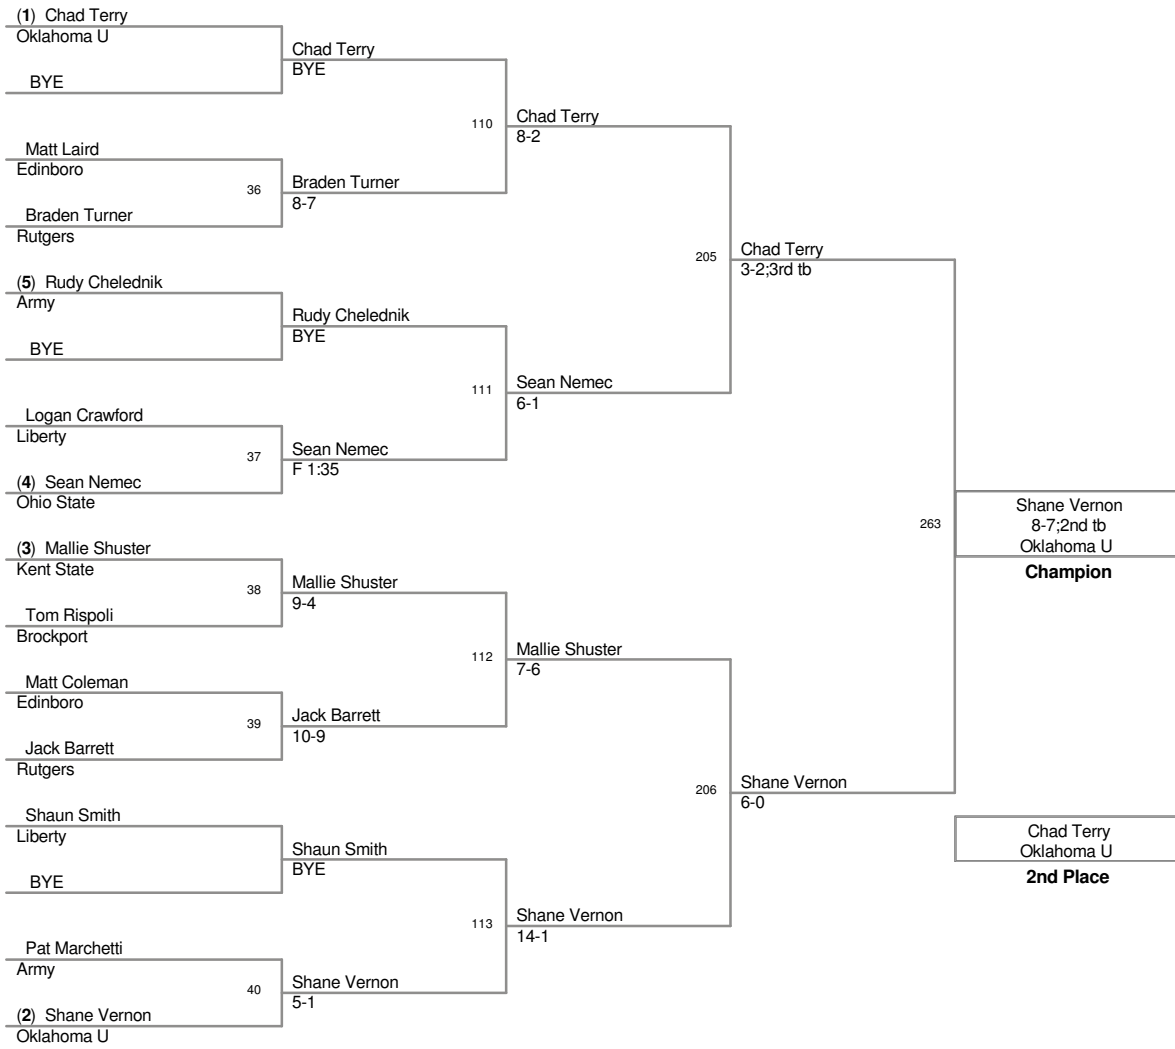

Plc	Points	Team	CH	CONS
1	144.5	Oklahoma U	-	-
2	144	Ohio State	-	-
3	120.5	Rutgers	-	-
4	110	Edinboro	-	-
5	100.5	Kent State	-	-
6	81	Army	-	-
7	37.5	Liberty	-	-
8	11.5	Brockport	-	-
Outstanding Wrestler - Dustin Kilgore - 184 lbs. - Kent State				
Most Falls - DJ Russo - Rutgers - 4 falls - 16:48				
Fastest Fall - Sean Katz - Liberty - 0:33				

125 Lbs

133 Lbs

141 Lbs

149 Lbs

2009_Oklahoma Gold
Classic

174 Lbs

2009_Oklahoma Gold
Classic

285 Lbs