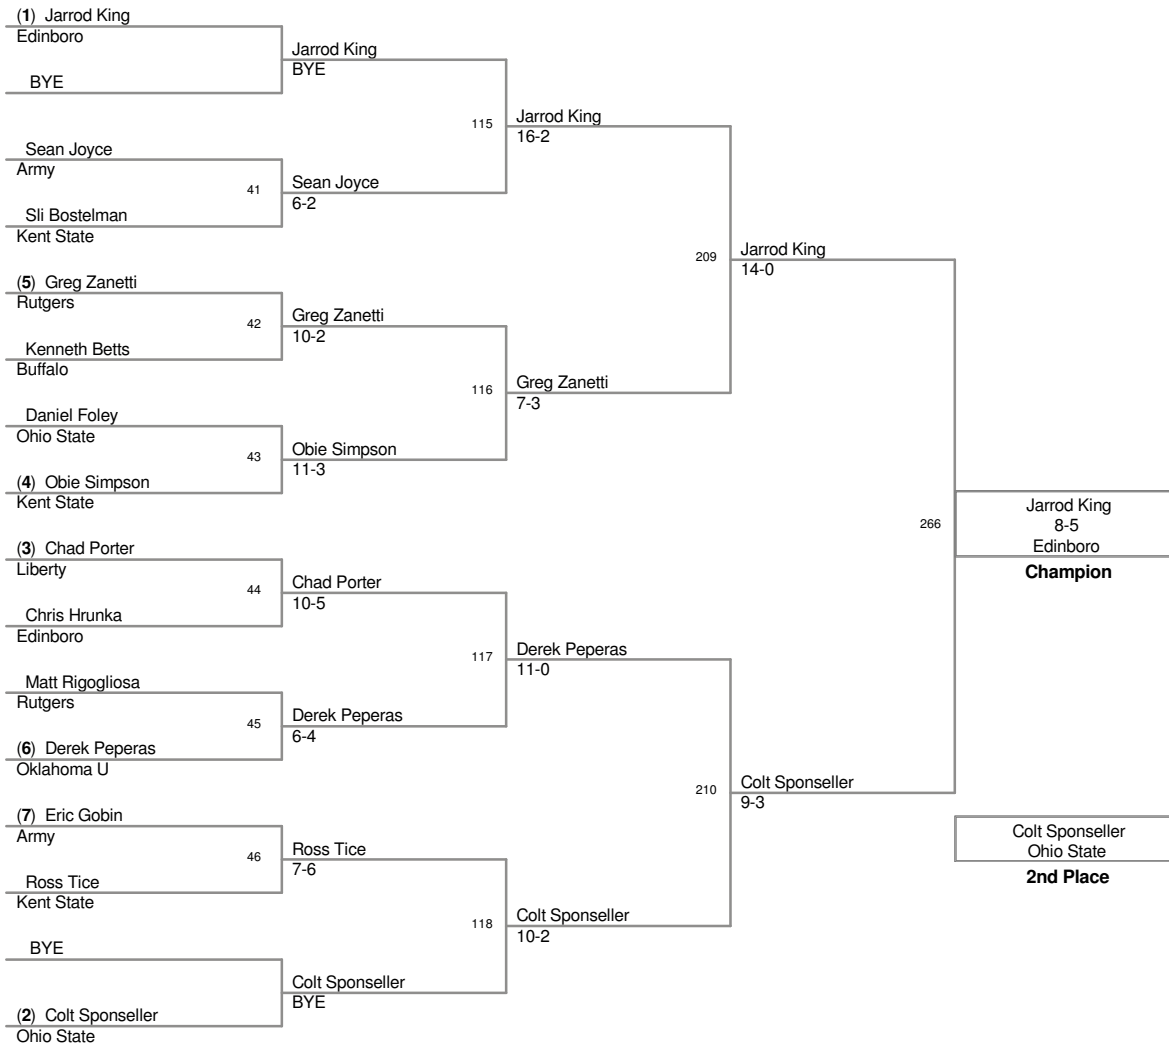

Plc	Points	Team	CH	CONS
1	144.5	Oklahoma U	-	-
2	144	Ohio State	-	-
3	120.5	Rutgers	-	-
4	110	Edinboro	-	-
5	100.5	Kent State	-	-
6	81	Army	-	-
7	37.5	Liberty	-	-
8	11.5	Brockport	-	-
Outstanding Wrestler - Dustin Kilgore - 184 lbs. - Kent State				
Most Falls - DJ Russo - Rutgers - 4 falls - 16:48				
Fastest Fall - Sean Katz - Liberty - 0:33				

125 Lbs

133 Lbs

141 Lbs

149 Lbs

2009_Oklahoma Gold
Classic

174 Lbs

2009_Oklahoma Gold
Classic

285 Lbs