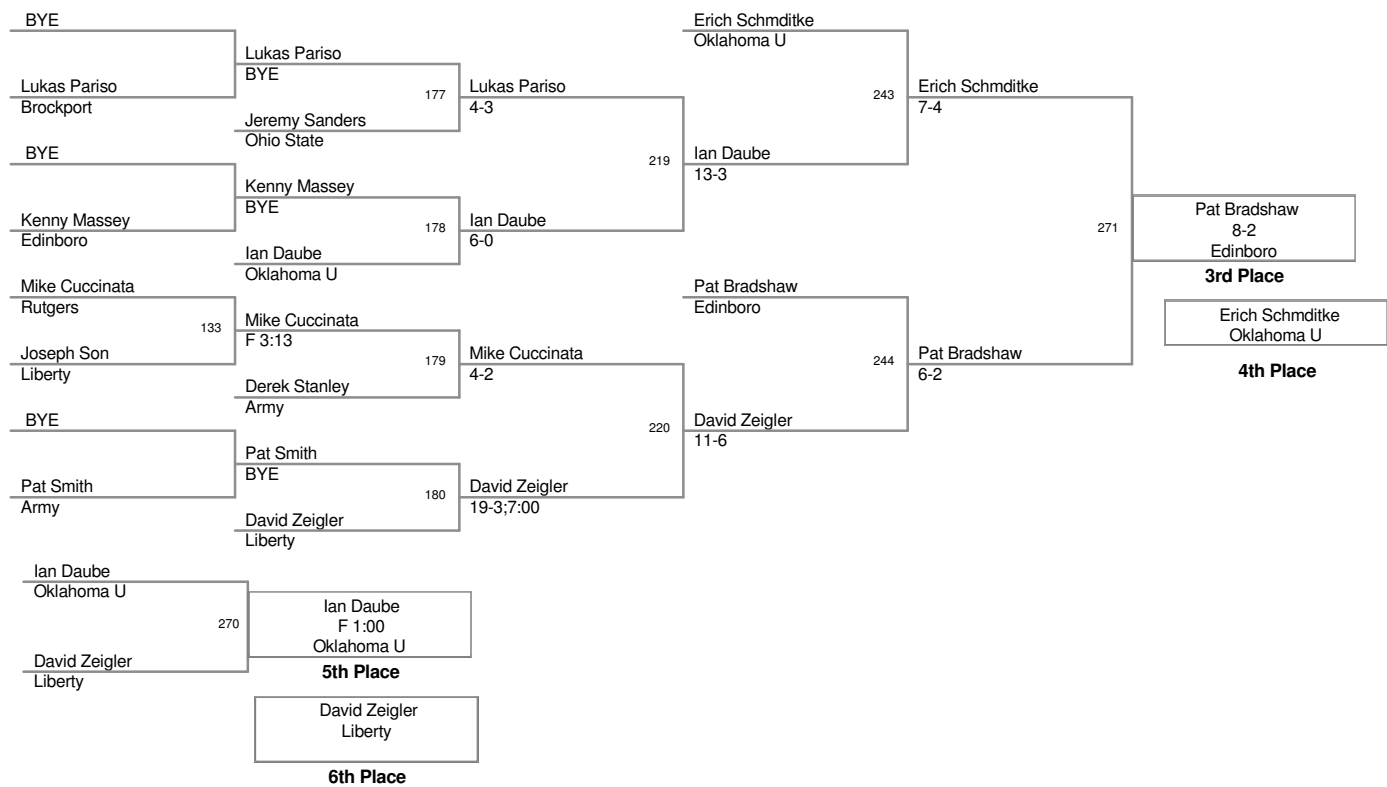

Plc	Points	Team	CH	CONS
1	144.5	Oklahoma U	-	-
2	144	Ohio State	-	-
3	120.5	Rutgers	-	-
4	110	Edinboro	-	-
5	100.5	Kent State	-	-
6	81	Army	-	-
7	37.5	Liberty	-	-
8	11.5	Brockport	-	-
Outstanding Wrestler - Dustin Kilgore - 184 lbs. - Kent State				
Most Falls - DJ Russo - Rutgers - 4 falls - 16:48				
Fastest Fall - Sean Katz - Liberty - 0:33				

125 Lbs

133 Lbs

141 Lbs

149 Lbs

2009_Oklahoma Gold
Classic

174 Lbs

2009_Oklahoma Gold
Classic

285 Lbs