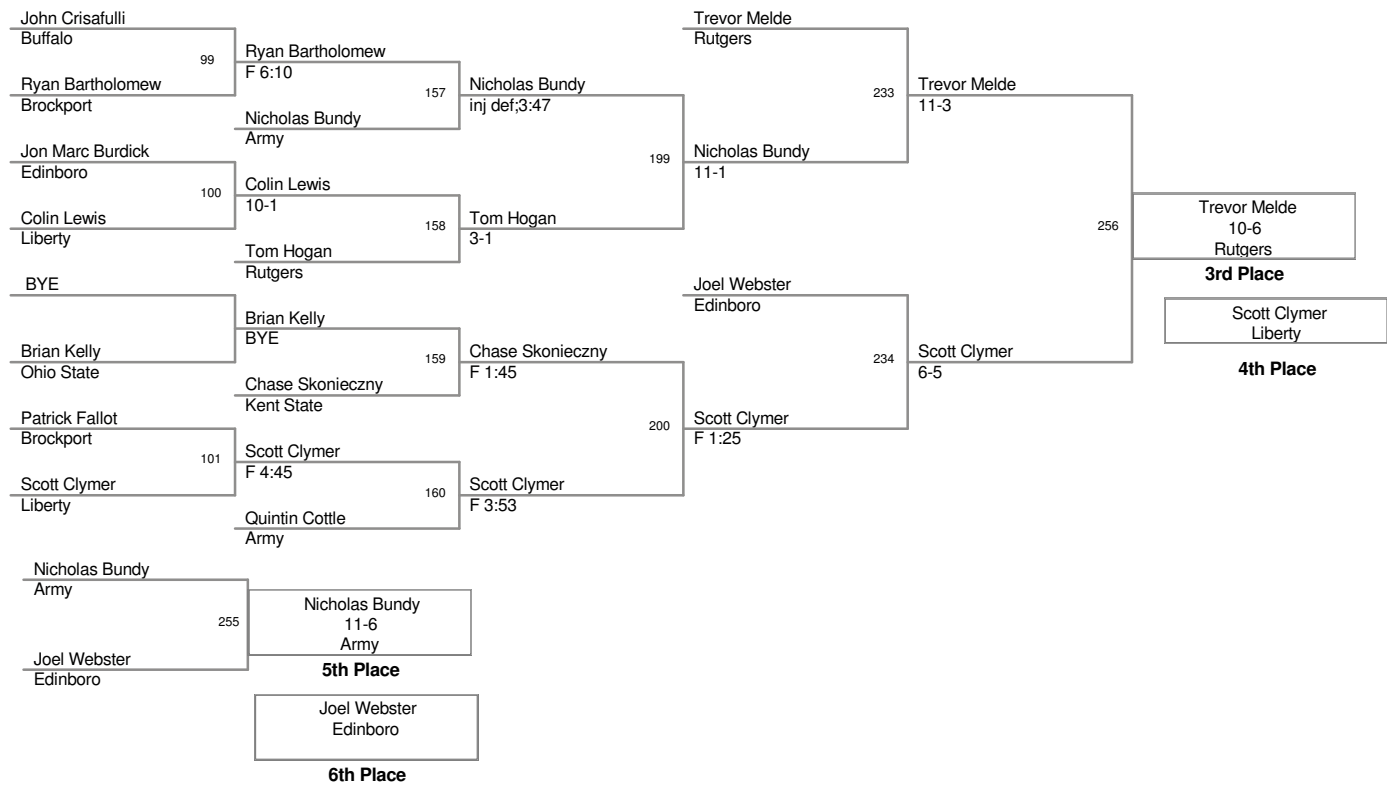

Plc	Points	Team	CH	CONS
1	144.5	Oklahoma U	-	-
2	144	Ohio State	-	-
3	120.5	Rutgers	-	-
4	110	Edinboro	-	-
5	100.5	Kent State	-	-
6	81	Army	-	-
7	37.5	Liberty	-	-
8	11.5	Brockport	-	-
Outstanding Wrestler - Dustin Kilgore - 184 lbs. - Kent State				
Most Falls - DJ Russo - Rutgers - 4 falls - 16:48				
Fastest Fall - Sean Katz - Liberty - 0:33				

125 Lbs

133 Lbs

141 Lbs

149 Lbs

2009_Oklahoma Gold
Classic

174 Lbs

2009_Oklahoma Gold
Classic

285 Lbs