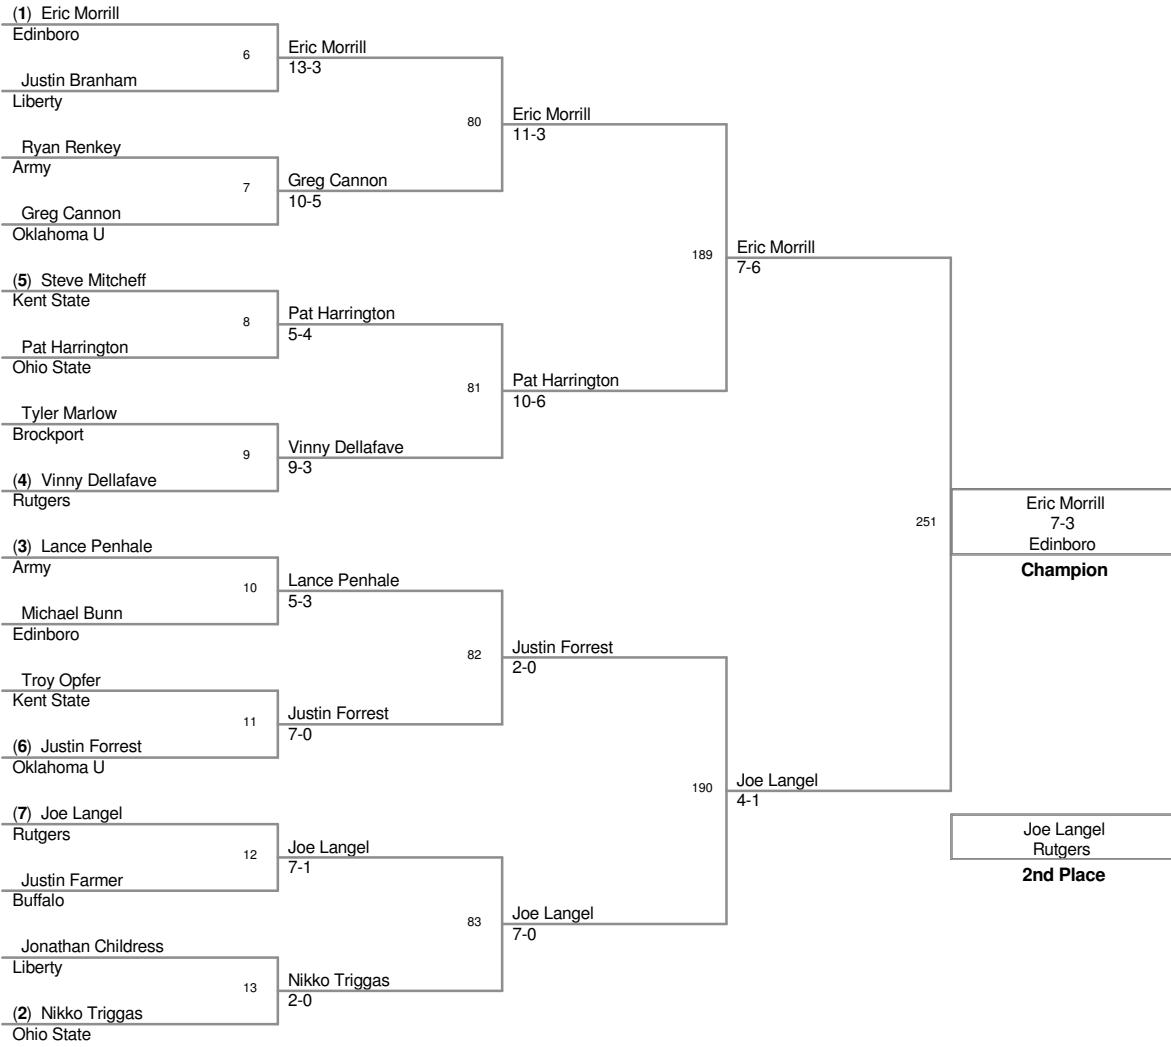

Plc	Points	Team	CH	CONS
1	144.5	Oklahoma U	-	-
2	144	Ohio State	-	-
3	120.5	Rutgers	-	-
4	110	Edinboro	-	-
5	100.5	Kent State	-	-
6	81	Army	-	-
7	37.5	Liberty	-	-
8	11.5	Brockport	-	-
Outstanding Wrestler - Dustin Kilgore - 184 lbs. - Kent State				
Most Falls - DJ Russo - Rutgers - 4 falls - 16:48				
Fastest Fall - Sean Katz - Liberty - 0:33				

125 Lbs

133 Lbs

141 Lbs

149 Lbs

2009_Oklahoma Gold
Classic

174 Lbs

2009_Oklahoma Gold
Classic

285 Lbs