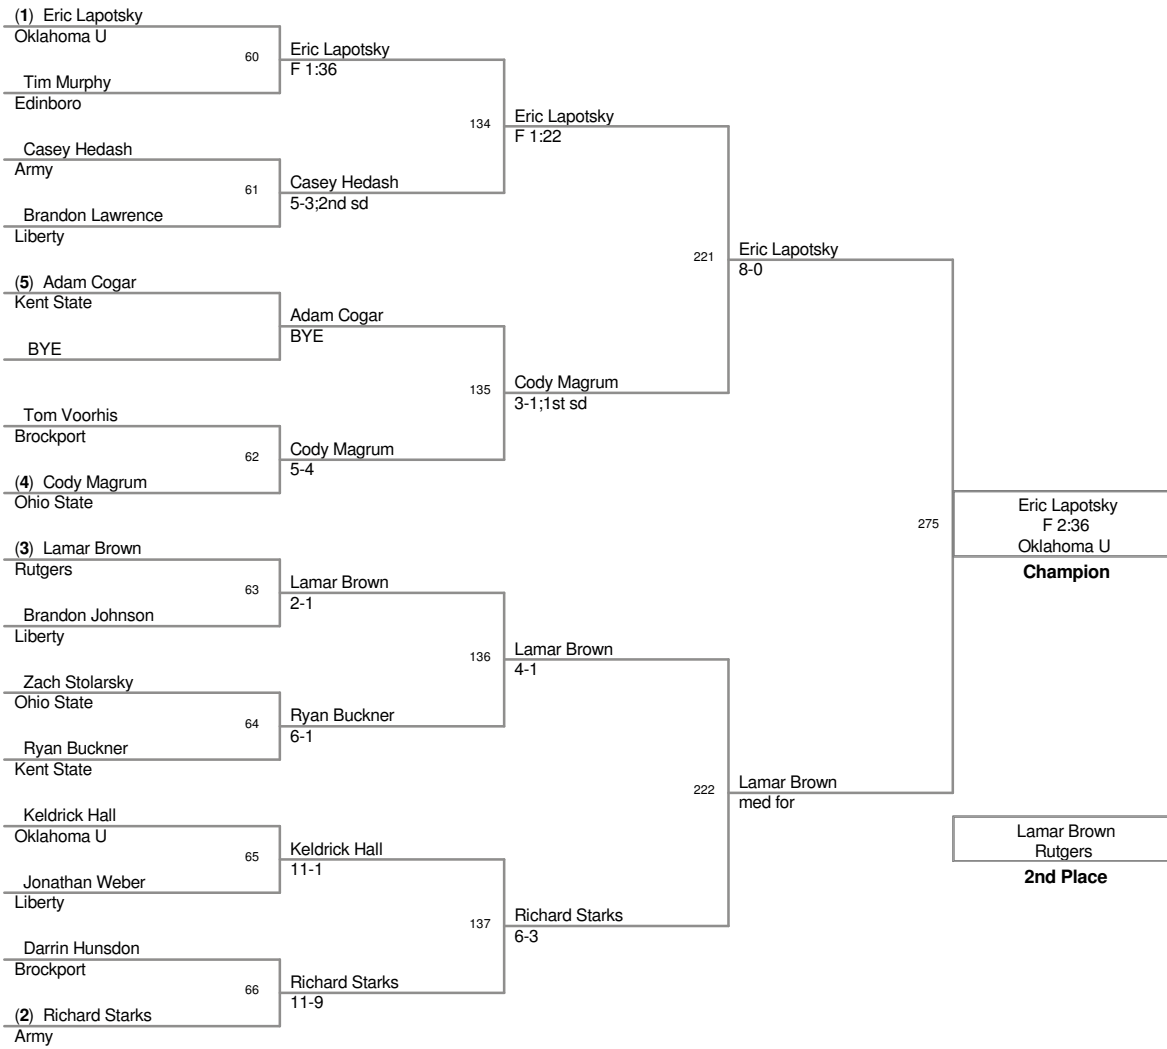

Plc	Points	Team	CH	CONS
1	144.5	Oklahoma U	-	-
2	144	Ohio State	-	-
3	120.5	Rutgers	-	-
4	110	Edinboro	-	-
5	100.5	Kent State	-	-
6	81	Army	-	-
7	37.5	Liberty	-	-
8	11.5	Brockport	-	-
Outstanding Wrestler - Dustin Kilgore - 184 lbs. - Kent State				
Most Falls - DJ Russo - Rutgers - 4 falls - 16:48				
Fastest Fall - Sean Katz - Liberty - 0:33				

125 Lbs

133 Lbs

141 Lbs

149 Lbs

2009_Oklahoma Gold
Classic

174 Lbs

2009_Oklahoma Gold
Classic

285 Lbs