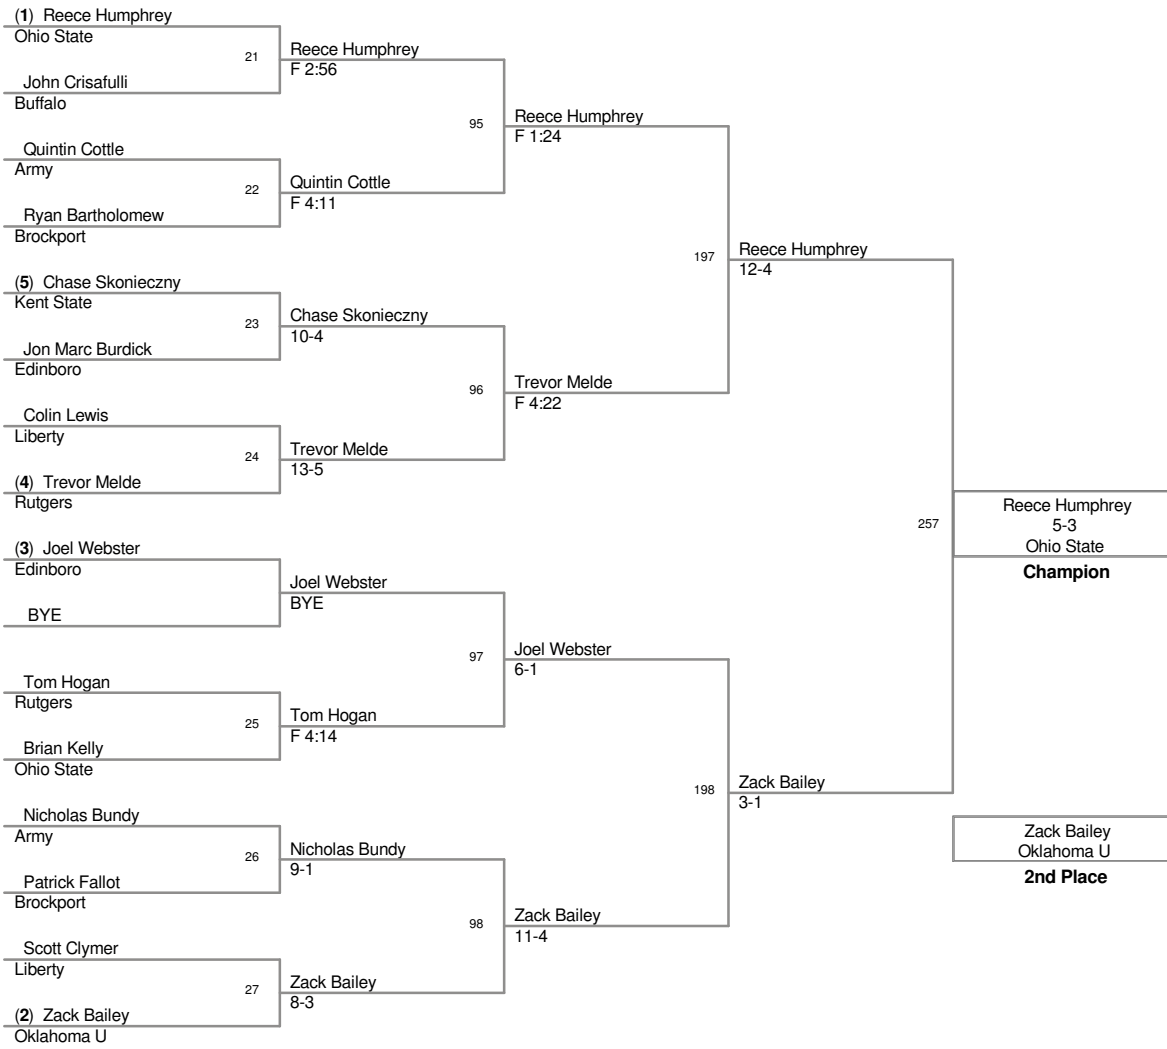

Plc	Points	Team	CH	CONS
1	144.5	Oklahoma U	-	-
2	144	Ohio State	-	-
3	120.5	Rutgers	-	-
4	110	Edinboro	-	-
5	100.5	Kent State	-	-
6	81	Army	-	-
7	37.5	Liberty	-	-
8	11.5	Brockport	-	-
Outstanding Wrestler - Dustin Kilgore - 184 lbs. - Kent State				
Most Falls - DJ Russo - Rutgers - 4 falls - 16:48				
Fastest Fall - Sean Katz - Liberty - 0:33				

125 Lbs

133 Lbs

141 Lbs

149 Lbs

2009_Oklahoma Gold
Classic

174 Lbs

2009_Oklahoma Gold
Classic

285 Lbs