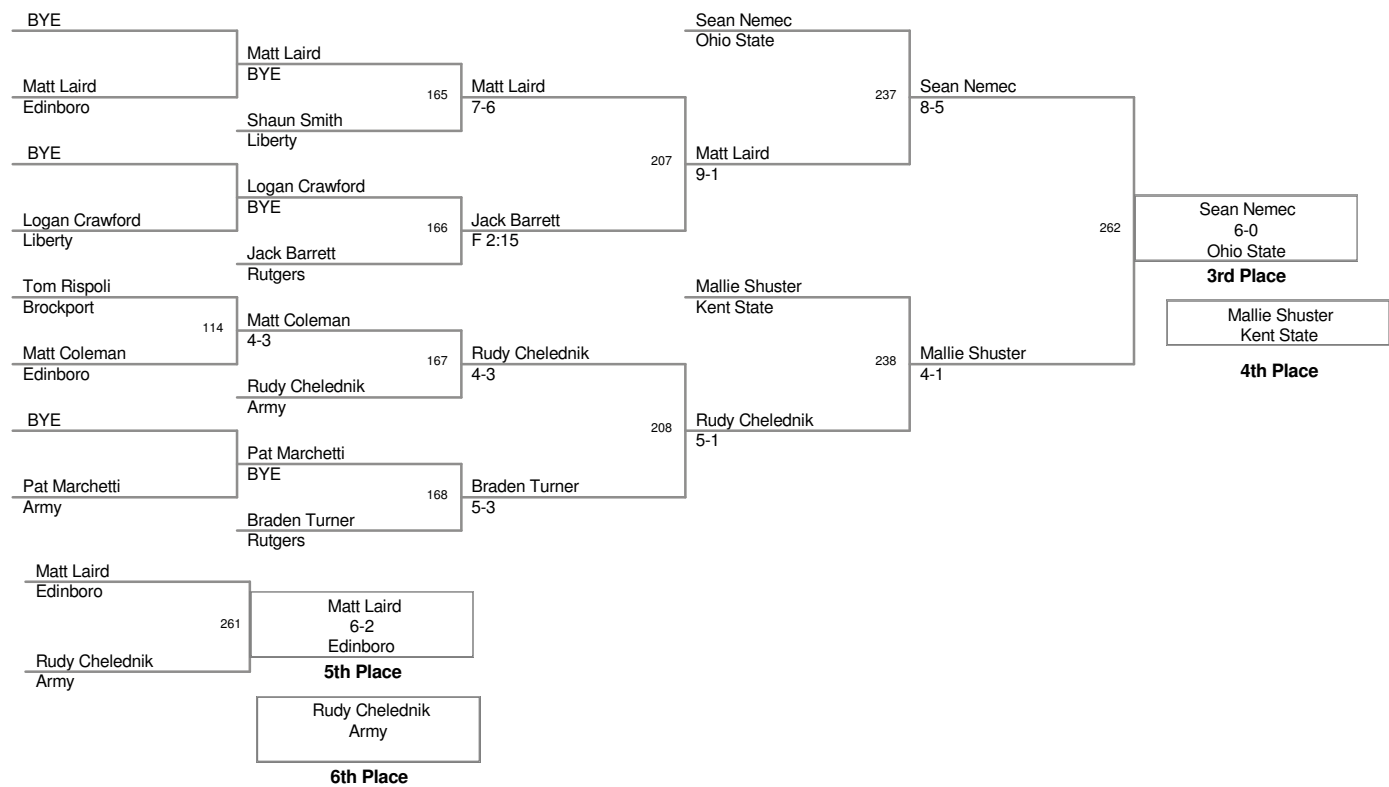

Plc	Points	Team	CH	CONS
1	144.5	Oklahoma U	-	-
2	144	Ohio State	-	-
3	120.5	Rutgers	-	-
4	110	Edinboro	-	-
5	100.5	Kent State	-	-
6	81	Army	-	-
7	37.5	Liberty	-	-
8	11.5	Brockport	-	-
Outstanding Wrestler - Dustin Kilgore - 184 lbs. - Kent State				
Most Falls - DJ Russo - Rutgers - 4 falls - 16:48				
Fastest Fall - Sean Katz - Liberty - 0:33				

125 Lbs

133 Lbs

141 Lbs

149 Lbs

2009_Oklahoma Gold
Classic

174 Lbs

2009_Oklahoma Gold
Classic

285 Lbs