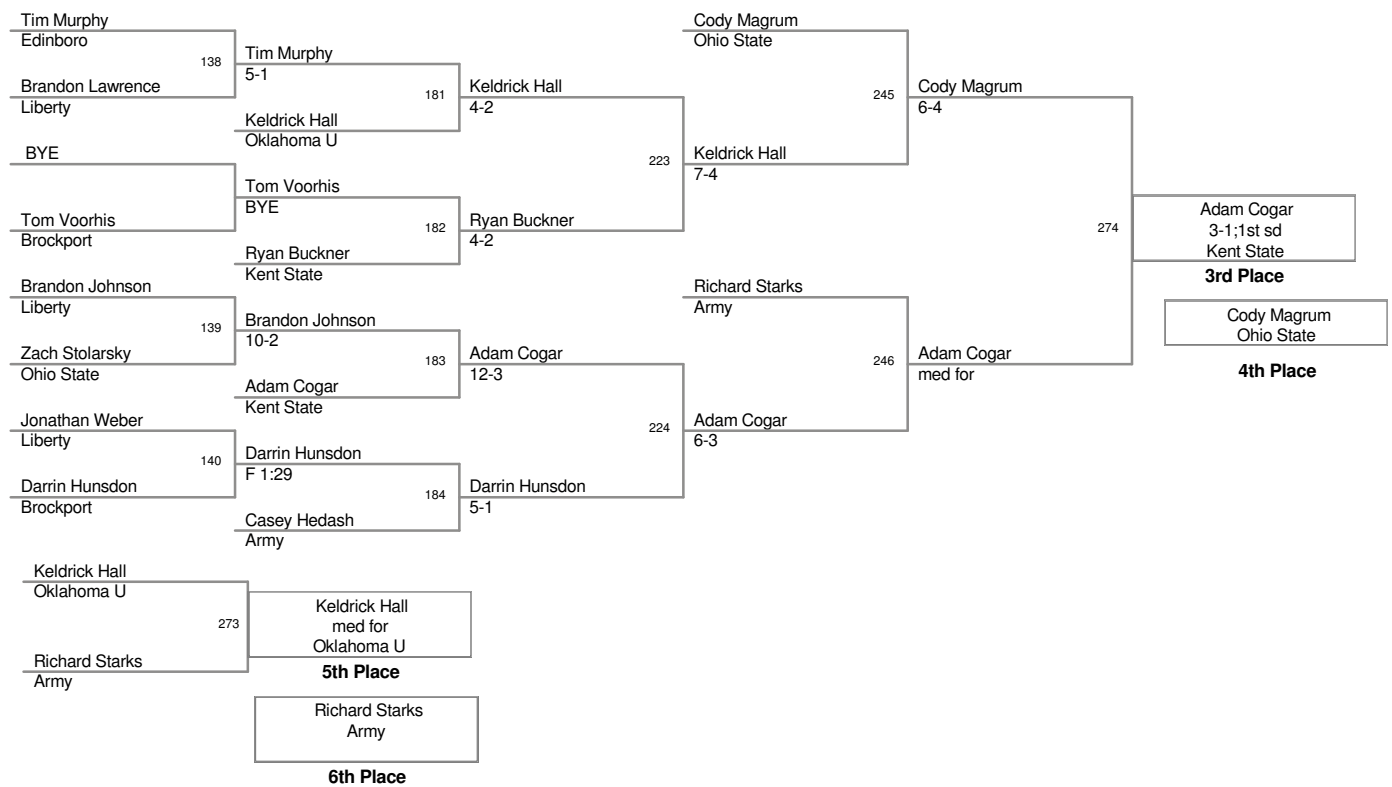

Plc	Points	Team	CH	CONS
1	144.5	Oklahoma U	-	-
2	144	Ohio State	-	-
3	120.5	Rutgers	-	-
4	110	Edinboro	-	-
5	100.5	Kent State	-	-
6	81	Army	-	-
7	37.5	Liberty	-	-
8	11.5	Brockport	-	-
Outstanding Wrestler - Dustin Kilgore - 184 lbs. - Kent State				
Most Falls - DJ Russo - Rutgers - 4 falls - 16:48				
Fastest Fall - Sean Katz - Liberty - 0:33				

125 Lbs

133 Lbs

141 Lbs

149 Lbs

2009_Oklahoma Gold
Classic

174 Lbs

2009_Oklahoma Gold
Classic

285 Lbs