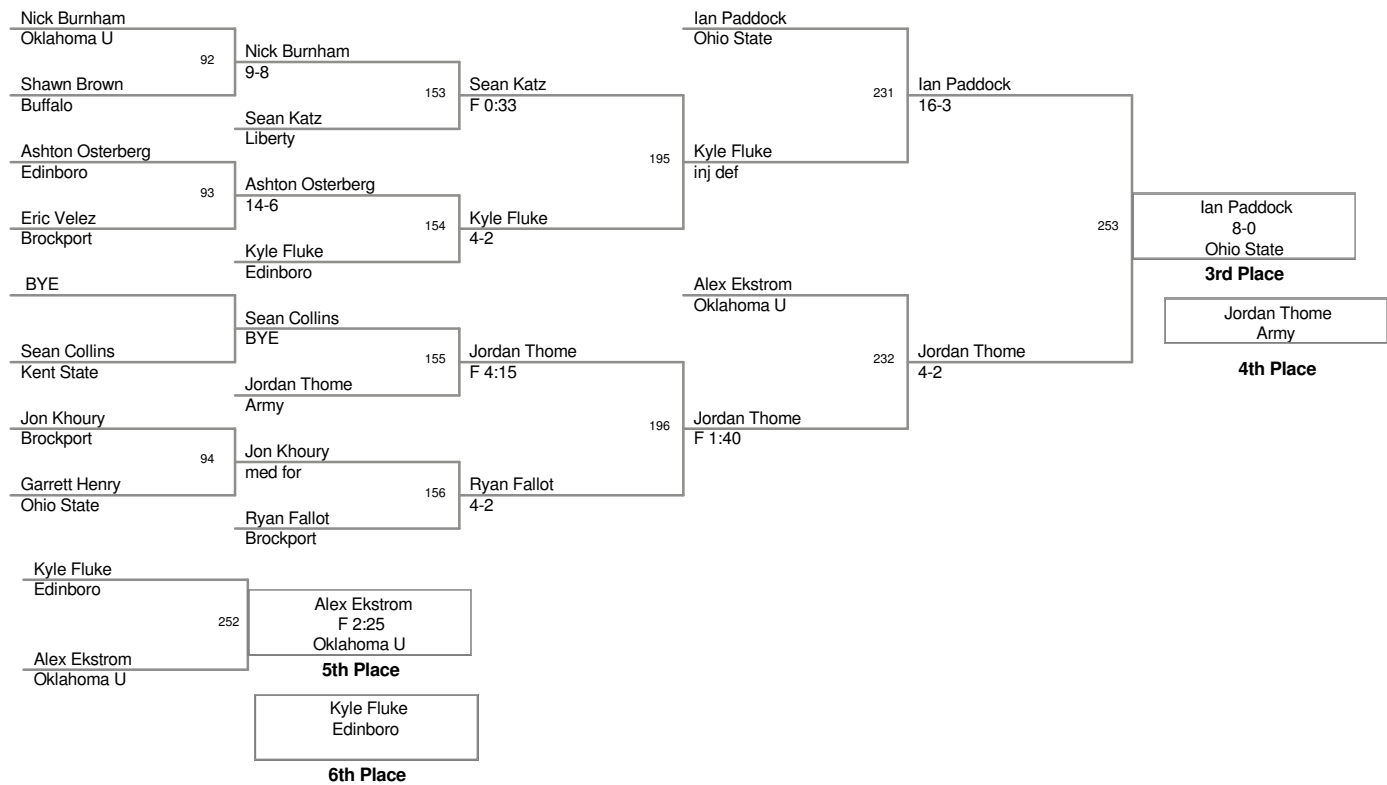

Plc	Points	Team	CH	CONS
1	144.5	Oklahoma U	-	-
2	144	Ohio State	-	-
3	120.5	Rutgers	-	-
4	110	Edinboro	-	-
5	100.5	Kent State	-	-
6	81	Army	-	-
7	37.5	Liberty	-	-
8	11.5	Brockport	-	-
Outstanding Wrestler - Dustin Kilgore - 184 lbs. - Kent State				
Most Falls - DJ Russo - Rutgers - 4 falls - 16:48				
Fastest Fall - Sean Katz - Liberty - 0:33				

125 Lbs

133 Lbs

141 Lbs

149 Lbs

2009_Oklahoma Gold
Classic

174 Lbs

2009_Oklahoma Gold
Classic

285 Lbs