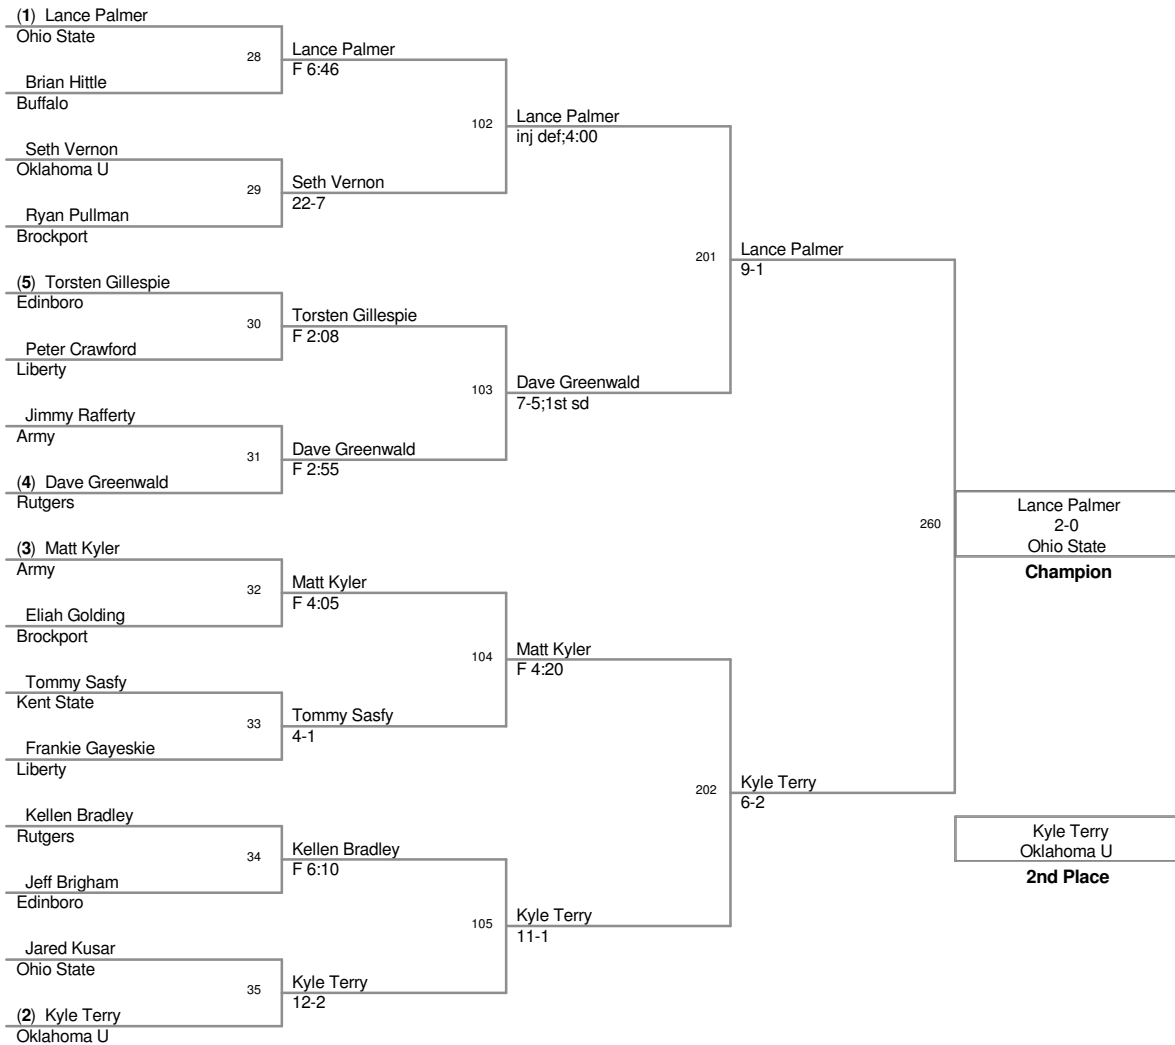

Plc	Points	Team	CH	CONS
1	144.5	Oklahoma U	-	-
2	144	Ohio State	-	-
3	120.5	Rutgers	-	-
4	110	Edinboro	-	-
5	100.5	Kent State	-	-
6	81	Army	-	-
7	37.5	Liberty	-	-
8	11.5	Brockport	-	-
Outstanding Wrestler - Dustin Kilgore - 184 lbs. - Kent State				
Most Falls - DJ Russo - Rutgers - 4 falls - 16:48				
Fastest Fall - Sean Katz - Liberty - 0:33				

125 Lbs

133 Lbs

141 Lbs

149 Lbs

2009_Oklahoma Gold
Classic

174 Lbs

2009_Oklahoma Gold
Classic

285 Lbs