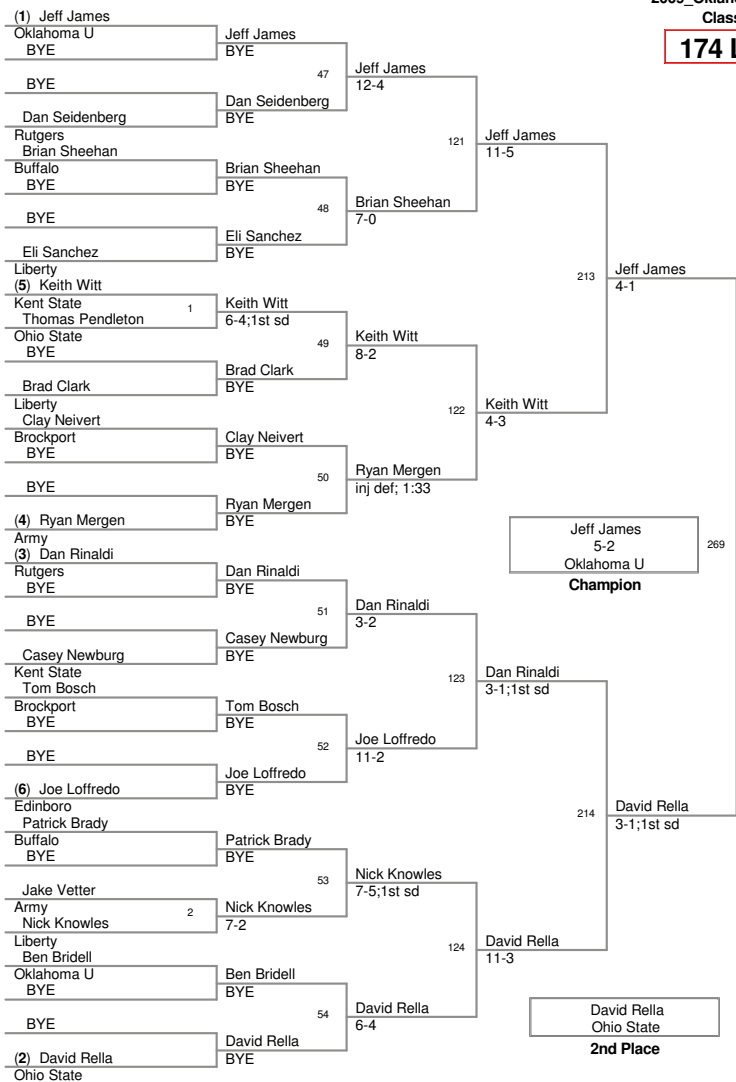

Plc	Points	Team	CH	CONS
1	144.5	Oklahoma U	-	-
2	144	Ohio State	-	-
3	120.5	Rutgers	-	-
4	110	Edinboro	-	-
5	100.5	Kent State	-	-
6	81	Army	-	-
7	37.5	Liberty	-	-
8	11.5	Brockport	-	-
Outstanding Wrestler - Dustin Kilgore - 184 lbs. - Kent State				
Most Falls - DJ Russo - Rutgers - 4 falls - 16:48				
Fastest Fall - Sean Katz - Liberty - 0:33				

125 Lbs

133 Lbs

141 Lbs

149 Lbs

2009_Oklahoma Gold
Classic

174 Lbs

2009_Oklahoma Gold
Classic

285 Lbs