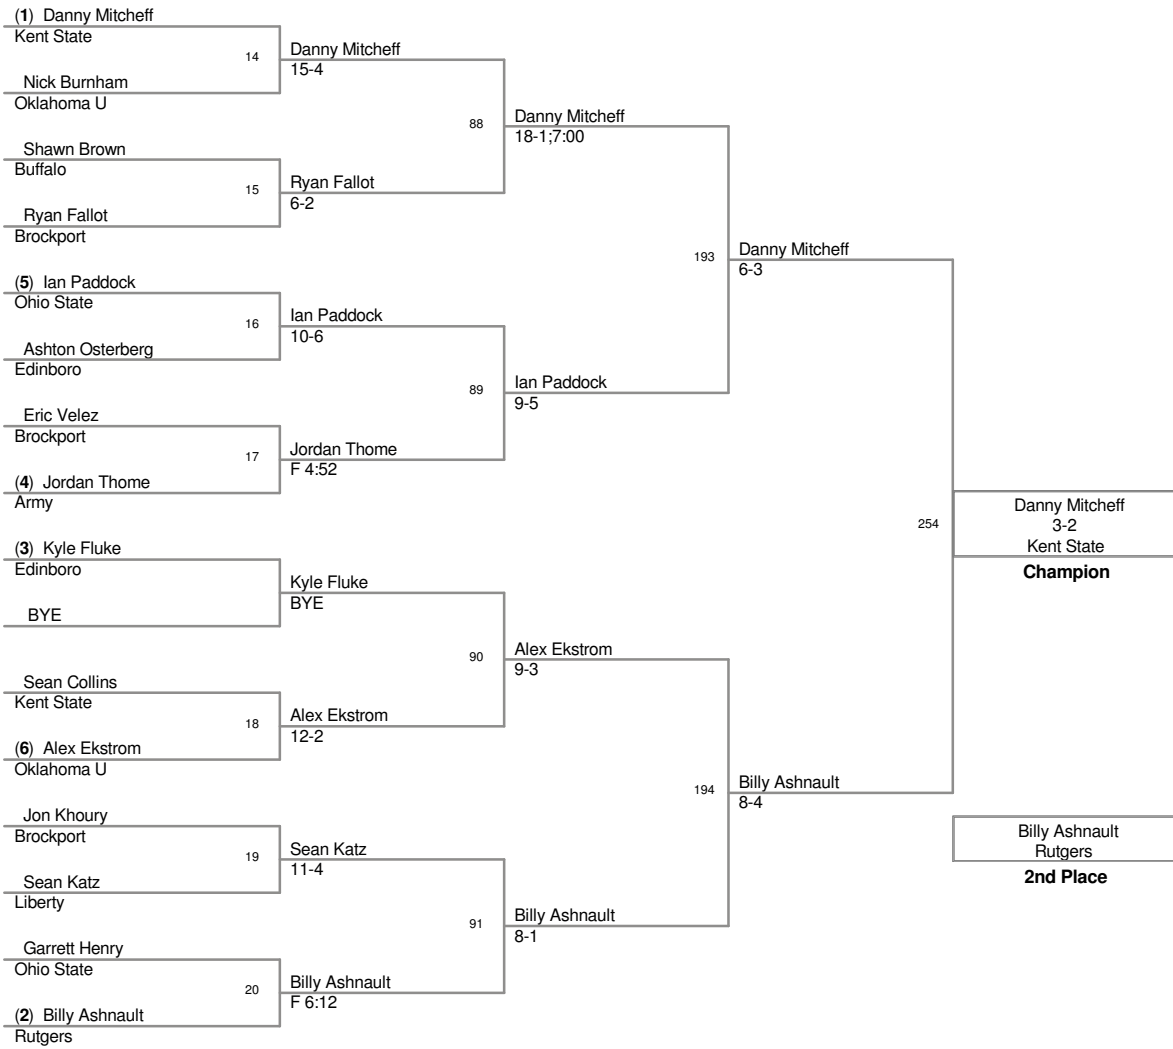

Plc	Points	Team	CH	CONS
1	144.5	Oklahoma U	-	-
2	144	Ohio State	-	-
3	120.5	Rutgers	-	-
4	110	Edinboro	-	-
5	100.5	Kent State	-	-
6	81	Army	-	-
7	37.5	Liberty	-	-
8	11.5	Brockport	-	-
Outstanding Wrestler - Dustin Kilgore - 184 lbs. - Kent State				
Most Falls - DJ Russo - Rutgers - 4 falls - 16:48				
Fastest Fall - Sean Katz - Liberty - 0:33				

125 Lbs

133 Lbs

141 Lbs

149 Lbs

2009_Oklahoma Gold
Classic

174 Lbs

2009_Oklahoma Gold
Classic

285 Lbs