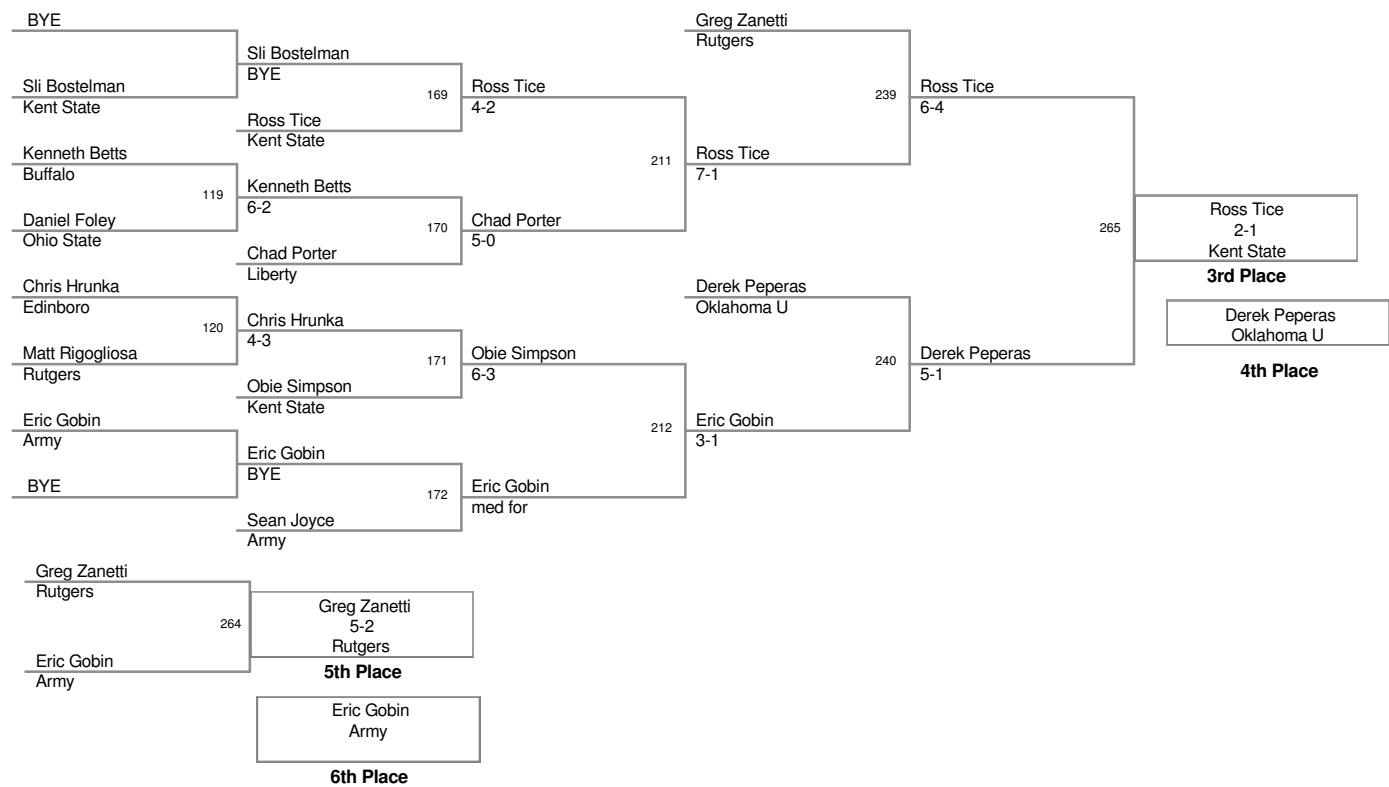

Plc	Points	Team	CH	CONS
1	144.5	Oklahoma U	-	-
2	144	Ohio State	-	-
3	120.5	Rutgers	-	-
4	110	Edinboro	-	-
5	100.5	Kent State	-	-
6	81	Army	-	-
7	37.5	Liberty	-	-
8	11.5	Brockport	-	-
Outstanding Wrestler - Dustin Kilgore - 184 lbs. - Kent State				
Most Falls - DJ Russo - Rutgers - 4 falls - 16:48				
Fastest Fall - Sean Katz - Liberty - 0:33				

125 Lbs

133 Lbs

141 Lbs

149 Lbs

2009_Oklahoma Gold
Classic

174 Lbs

2009_Oklahoma Gold
Classic

285 Lbs