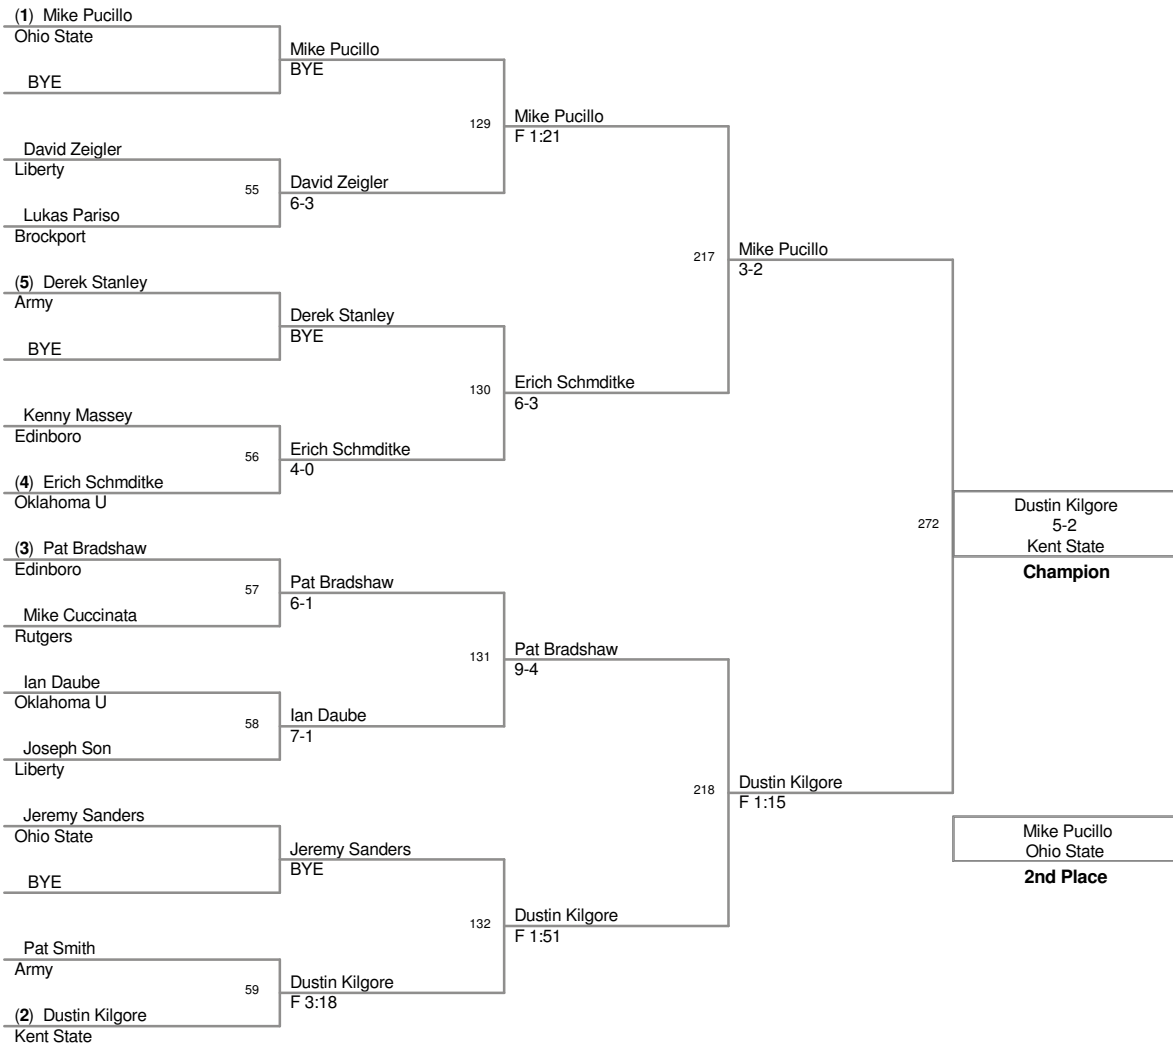

Plc	Points	Team	CH	CONS
1	144.5	Oklahoma U	-	-
2	144	Ohio State	-	-
3	120.5	Rutgers	-	-
4	110	Edinboro	-	-
5	100.5	Kent State	-	-
6	81	Army	-	-
7	37.5	Liberty	-	-
8	11.5	Brockport	-	-
Outstanding Wrestler - Dustin Kilgore - 184 lbs. - Kent State				
Most Falls - DJ Russo - Rutgers - 4 falls - 16:48				
Fastest Fall - Sean Katz - Liberty - 0:33				

125 Lbs

133 Lbs

141 Lbs

149 Lbs

2009_Oklahoma Gold
Classic

174 Lbs

2009_Oklahoma Gold
Classic

285 Lbs