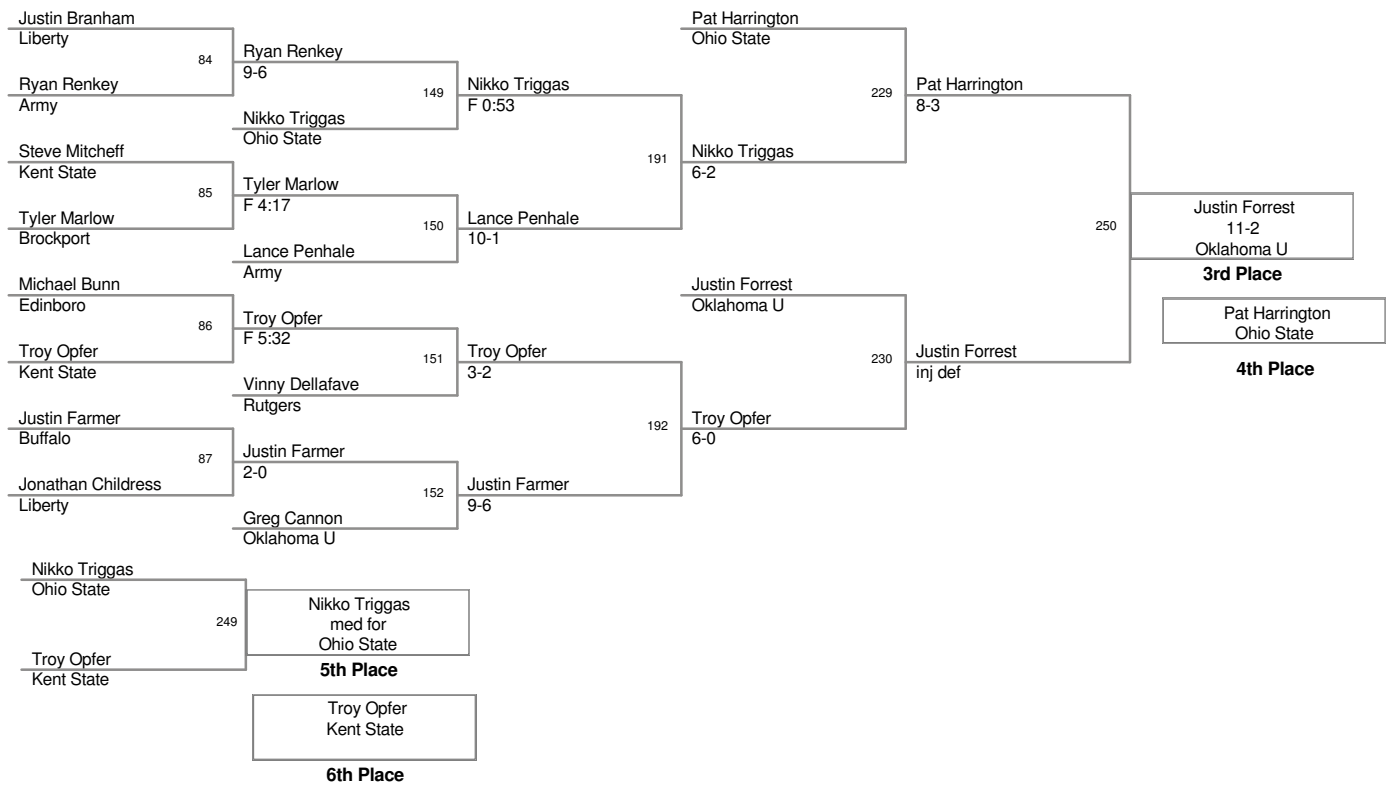

Plc	Points	Team	CH	CONS
1	144.5	Oklahoma U	-	-
2	144	Ohio State	-	-
3	120.5	Rutgers	-	-
4	110	Edinboro	-	-
5	100.5	Kent State	-	-
6	81	Army	-	-
7	37.5	Liberty	-	-
8	11.5	Brockport	-	-
Outstanding Wrestler - Dustin Kilgore - 184 lbs. - Kent State				
Most Falls - DJ Russo - Rutgers - 4 falls - 16:48				
Fastest Fall - Sean Katz - Liberty - 0:33				

125 Lbs

133 Lbs

141 Lbs

149 Lbs

2009_Oklahoma Gold
Classic

174 Lbs

2009_Oklahoma Gold
Classic

285 Lbs