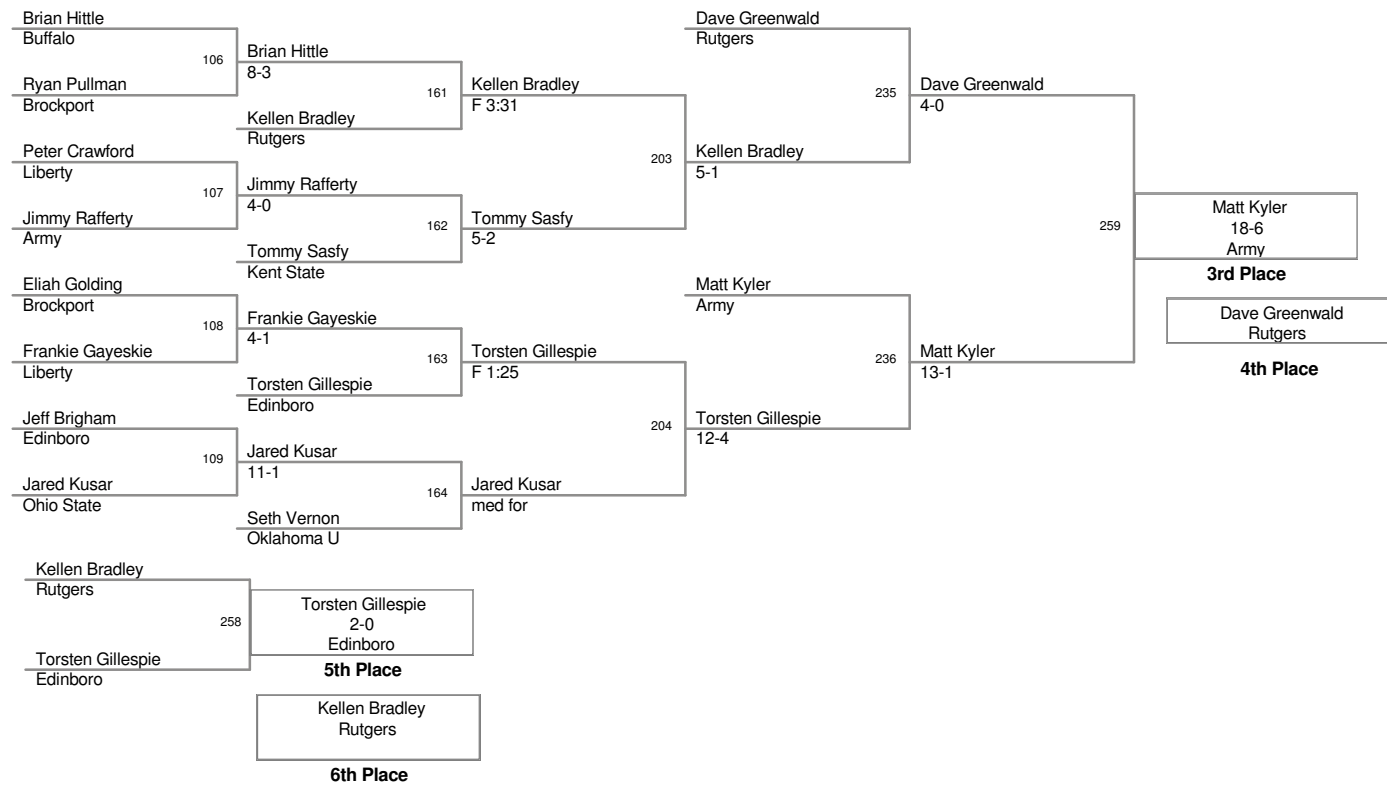

Plc	Points	Team	CH	CONS
1	144.5	Oklahoma U	-	-
2	144	Ohio State	-	-
3	120.5	Rutgers	-	-
4	110	Edinboro	-	-
5	100.5	Kent State	-	-
6	81	Army	-	-
7	37.5	Liberty	-	-
8	11.5	Brockport	-	-
Outstanding Wrestler - Dustin Kilgore - 184 lbs. - Kent State				
Most Falls - DJ Russo - Rutgers - 4 falls - 16:48				
Fastest Fall - Sean Katz - Liberty - 0:33				

125 Lbs

133 Lbs

141 Lbs

149 Lbs

2009_Oklahoma Gold
Classic

174 Lbs

2009_Oklahoma Gold
Classic

285 Lbs