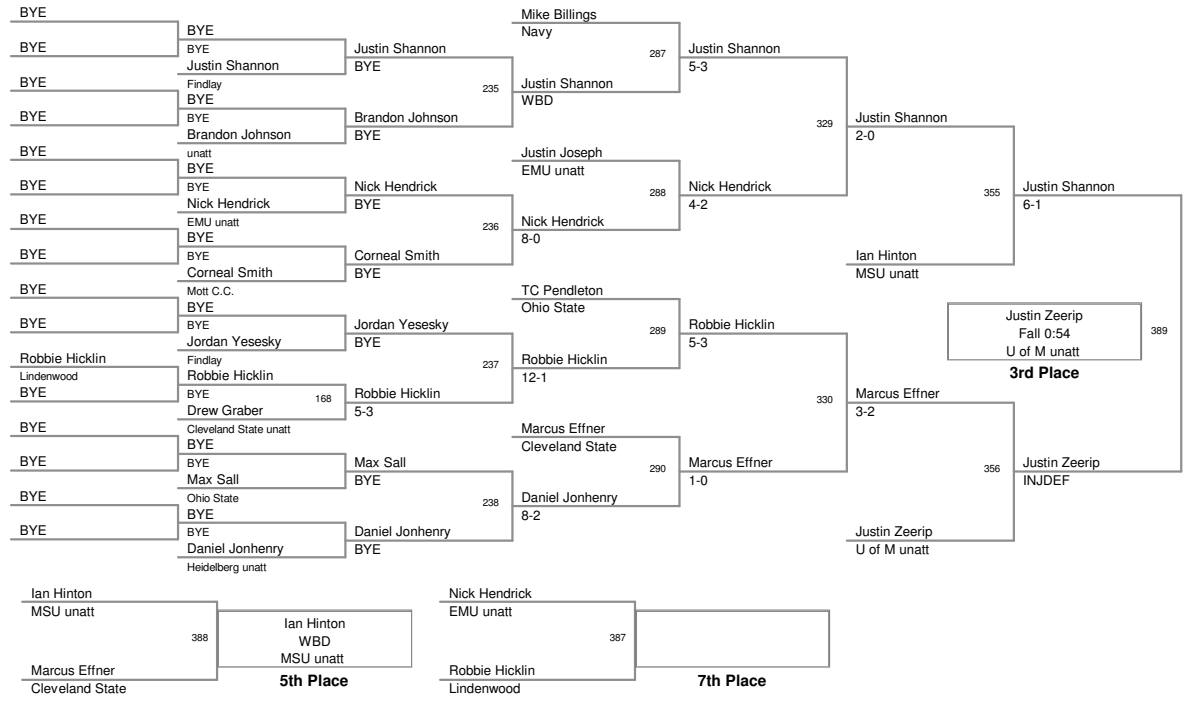

EMU OPEN 2
EMU OPEN 2 Division

174 Lbs