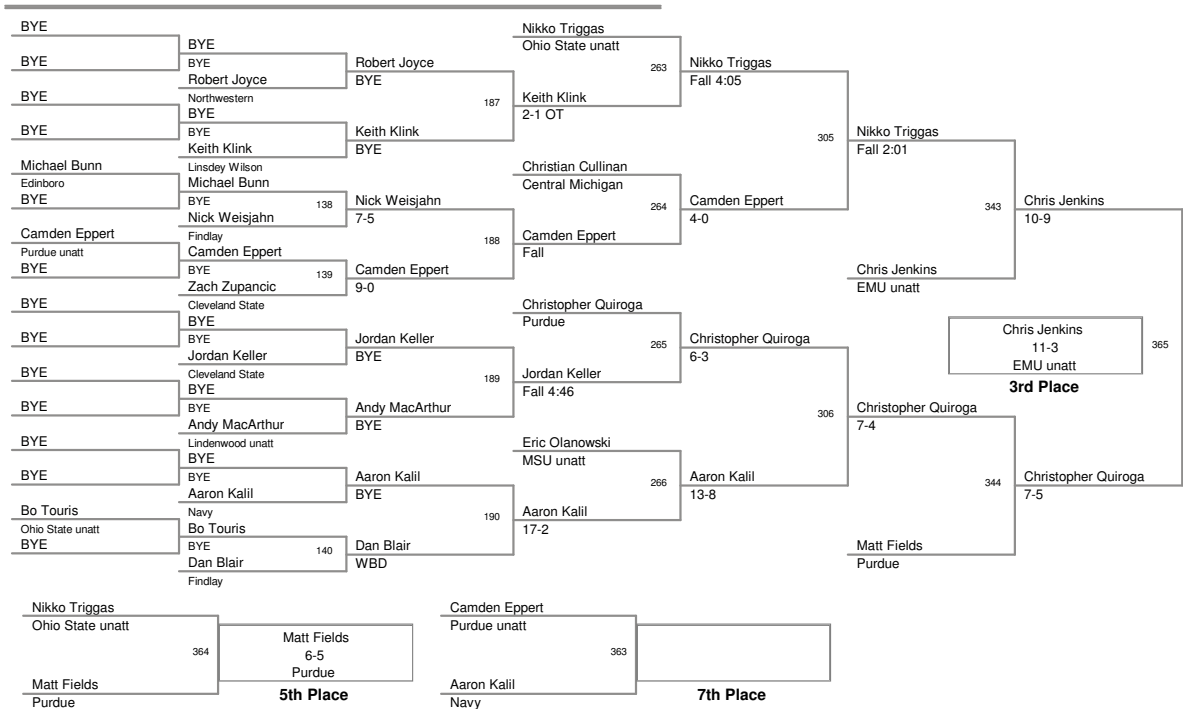

EMU OPEN 2
EMU OPEN 2 Division

125 Lbs

EMU OPEN 2
EMU OPEN 2 Division

133 Lbs

EMU OPEN 2
EMU OPEN 2 Division

141 Lbs

EMU OPEN 2
EMU OPEN 2 Division

149 Lbs