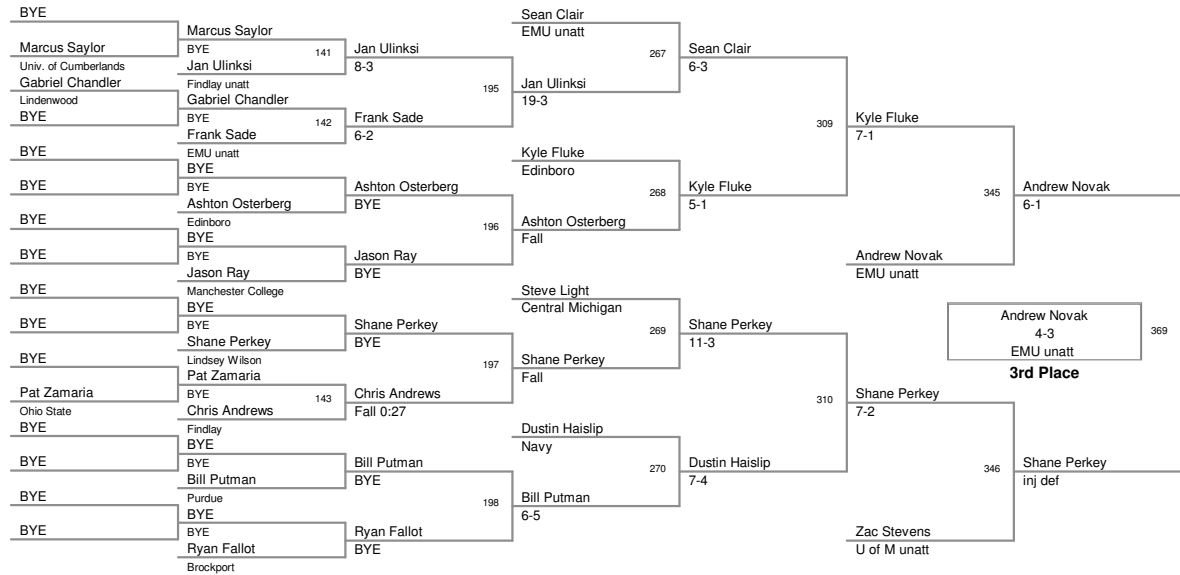

EMU OPEN 2
EMU OPEN 2 Division

125 Lbs

EMU OPEN 2
EMU OPEN 2 Division

133 Lbs

EMU OPEN 2
EMU OPEN 2 Division

141 Lbs

EMU OPEN 2
EMU OPEN 2 Division

149 Lbs

EMU OPEN 2
EMU OPEN 2 Division

157 Lbs

EMU OPEN 2
EMU OPEN 2 Division

174 Lbs

EMU OPEN 2
EMU OPEN 2 Division

197 Lbs

EMU OPEN 2
EMU OPEN 2 Division

285 Lbs