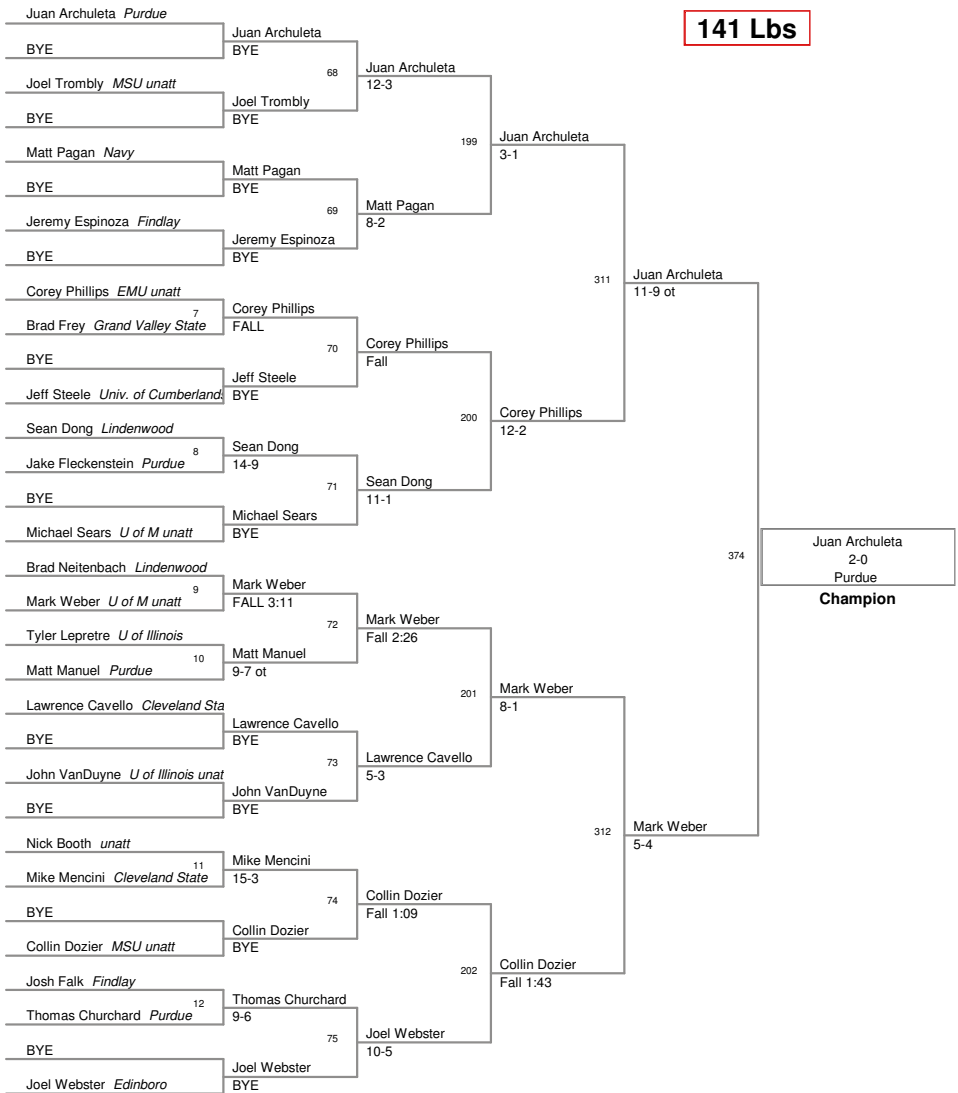

EMU OPEN 2
EMU OPEN 2 Division

125 Lbs

EMU OPEN 2
EMU OPEN 2 Division

133 Lbs

EMU OPEN 2
EMU OPEN 2 Division

141 Lbs

EMU OPEN 2
EMU OPEN 2 Division

149 Lbs