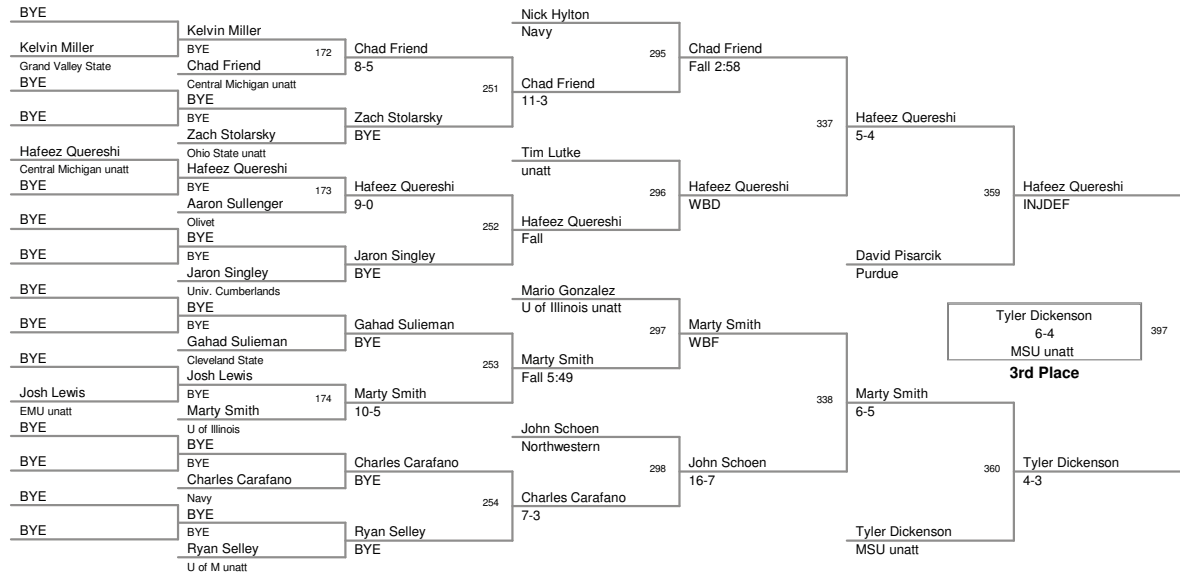

EMU OPEN 2
EMU OPEN 2 Division

157 Lbs

EMU OPEN 2
EMU OPEN 2 Division

174 Lbs

EMU OPEN 2
EMU OPEN 2 Division

197 Lbs

EMU OPEN 2
EMU OPEN 2 Division

285 Lbs