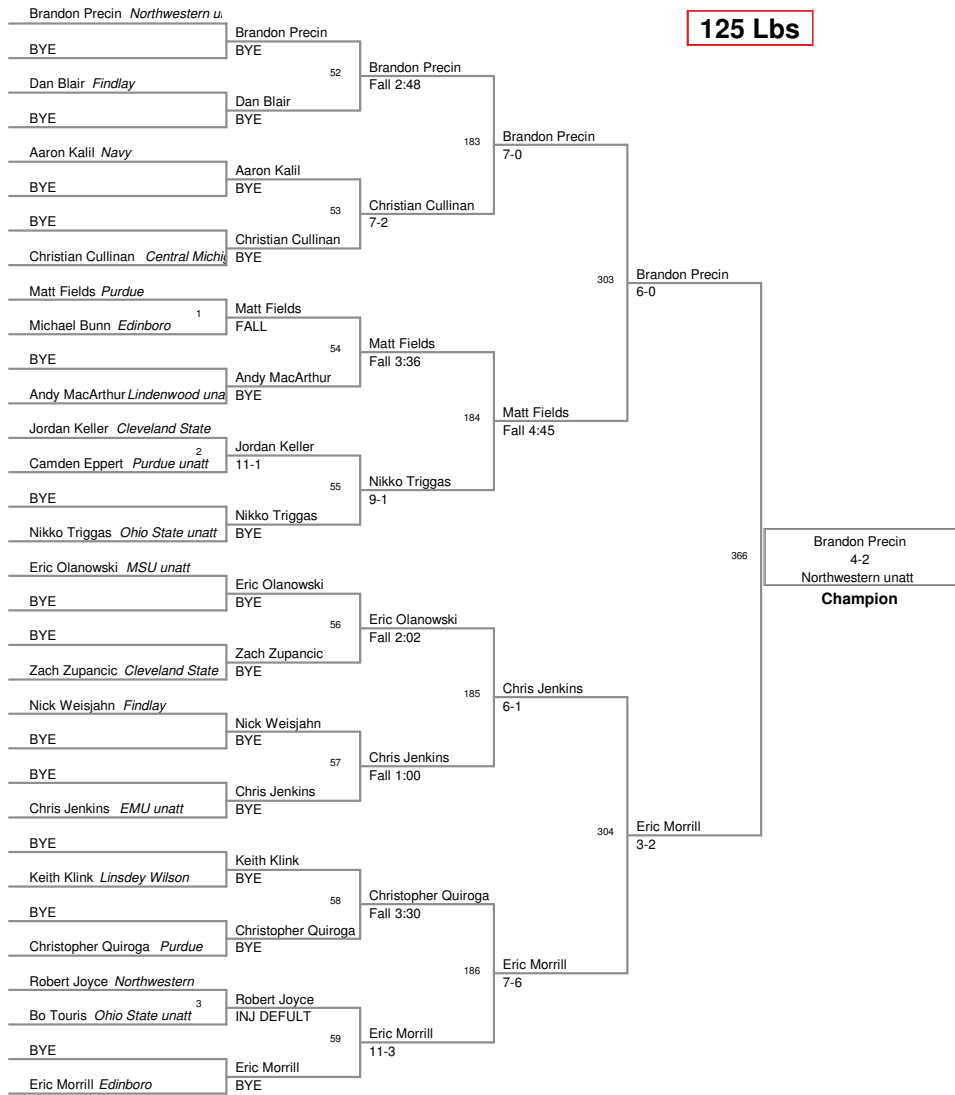

EMU OPEN 2
EMU OPEN 2 Division

125 Lbs

EMU OPEN 2
EMU OPEN 2 Division

133 Lbs

EMU OPEN 2
EMU OPEN 2 Division

141 Lbs

EMU OPEN 2
EMU OPEN 2 Division

149 Lbs