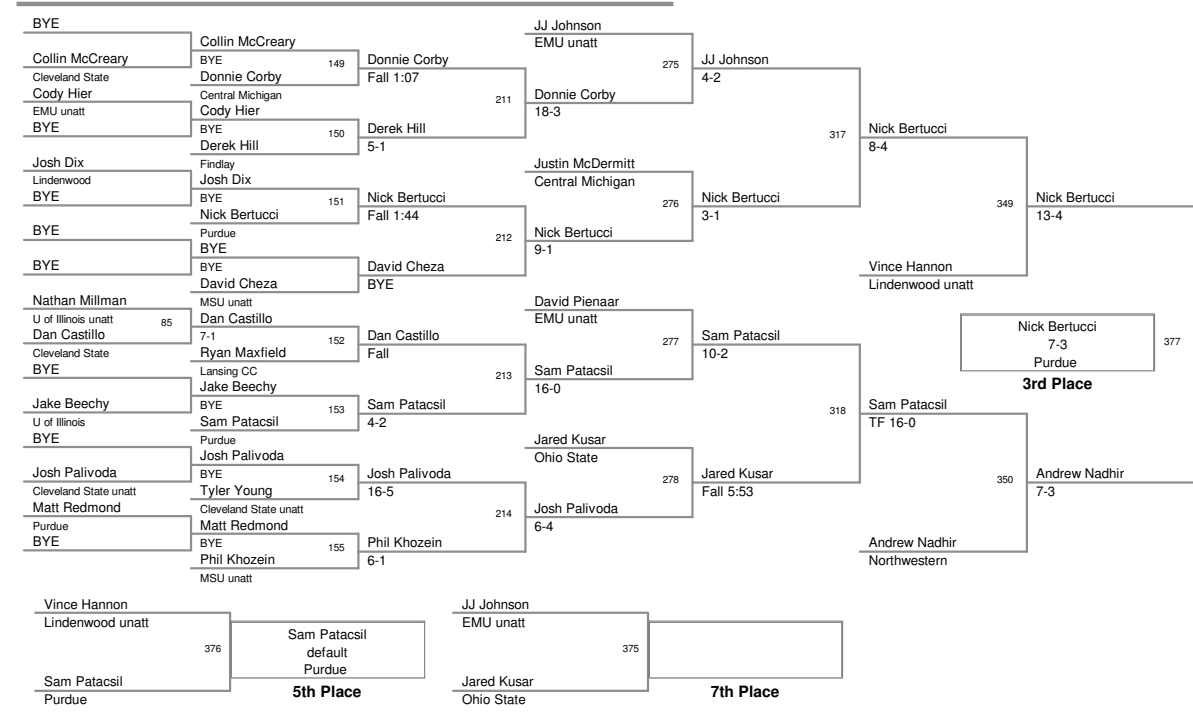

EMU OPEN 2
EMU OPEN 2 Division

125 Lbs

EMU OPEN 2
EMU OPEN 2 Division

133 Lbs

EMU OPEN 2
EMU OPEN 2 Division

141 Lbs

EMU OPEN 2
EMU OPEN 2 Division

149 Lbs