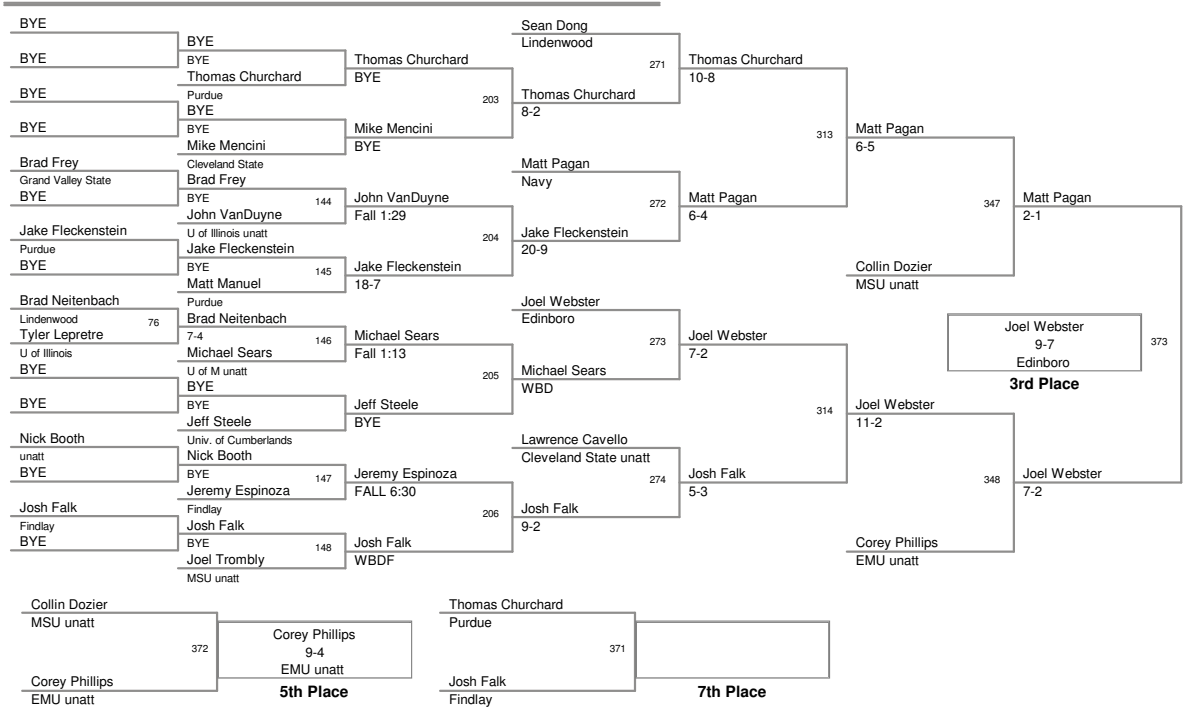

EMU OPEN 2
EMU OPEN 2 Division

125 Lbs

EMU OPEN 2
EMU OPEN 2 Division

133 Lbs

EMU OPEN 2
EMU OPEN 2 Division

141 Lbs

EMU OPEN 2
EMU OPEN 2 Division

149 Lbs