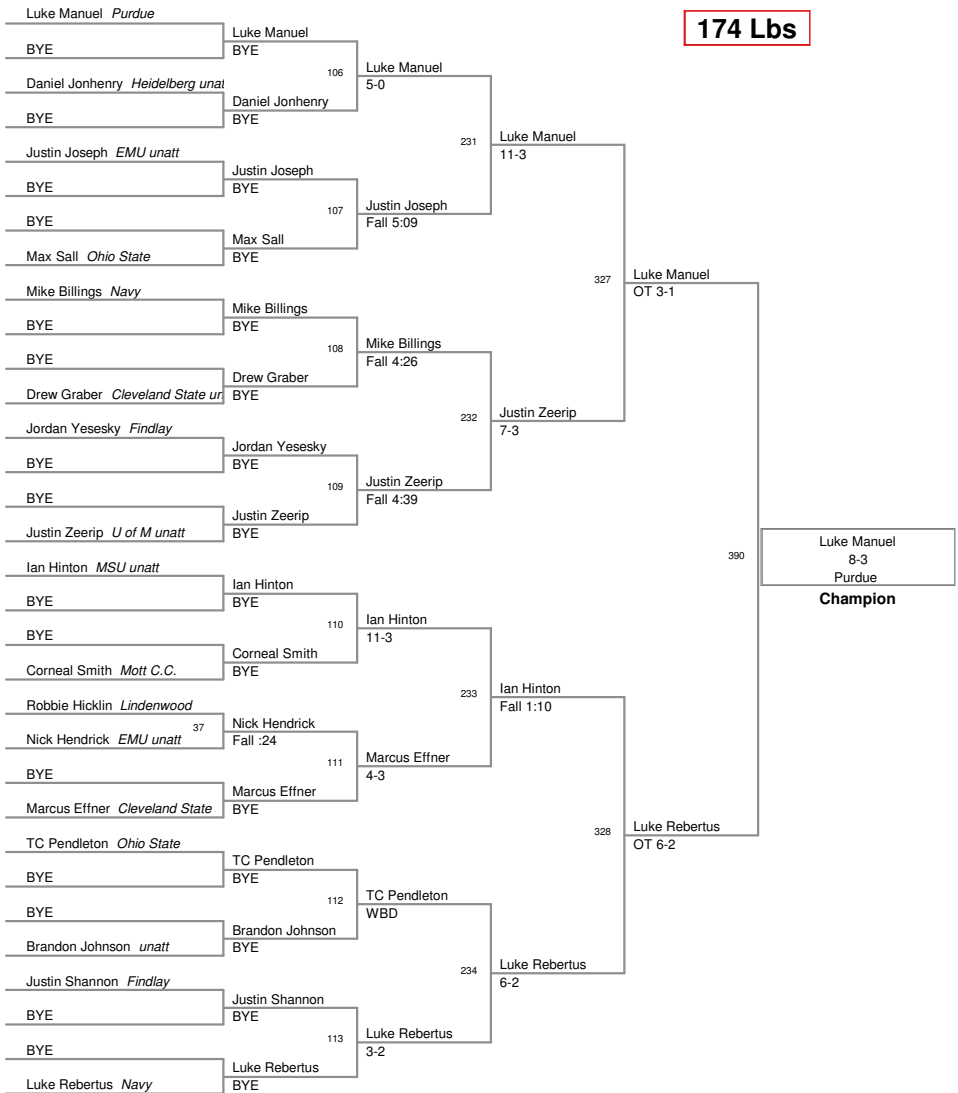

EMU OPEN 2
EMU OPEN 2 Division

125 Lbs

EMU OPEN 2
EMU OPEN 2 Division

133 Lbs

EMU OPEN 2
EMU OPEN 2 Division

141 Lbs

EMU OPEN 2
EMU OPEN 2 Division

149 Lbs

EMU OPEN 2
EMU OPEN 2 Division

157 Lbs

EMU OPEN 2
EMU OPEN 2 Division

174 Lbs

EMU OPEN 2
EMU OPEN 2 Division

197 Lbs

EMU OPEN 2
EMU OPEN 2 Division

285 Lbs