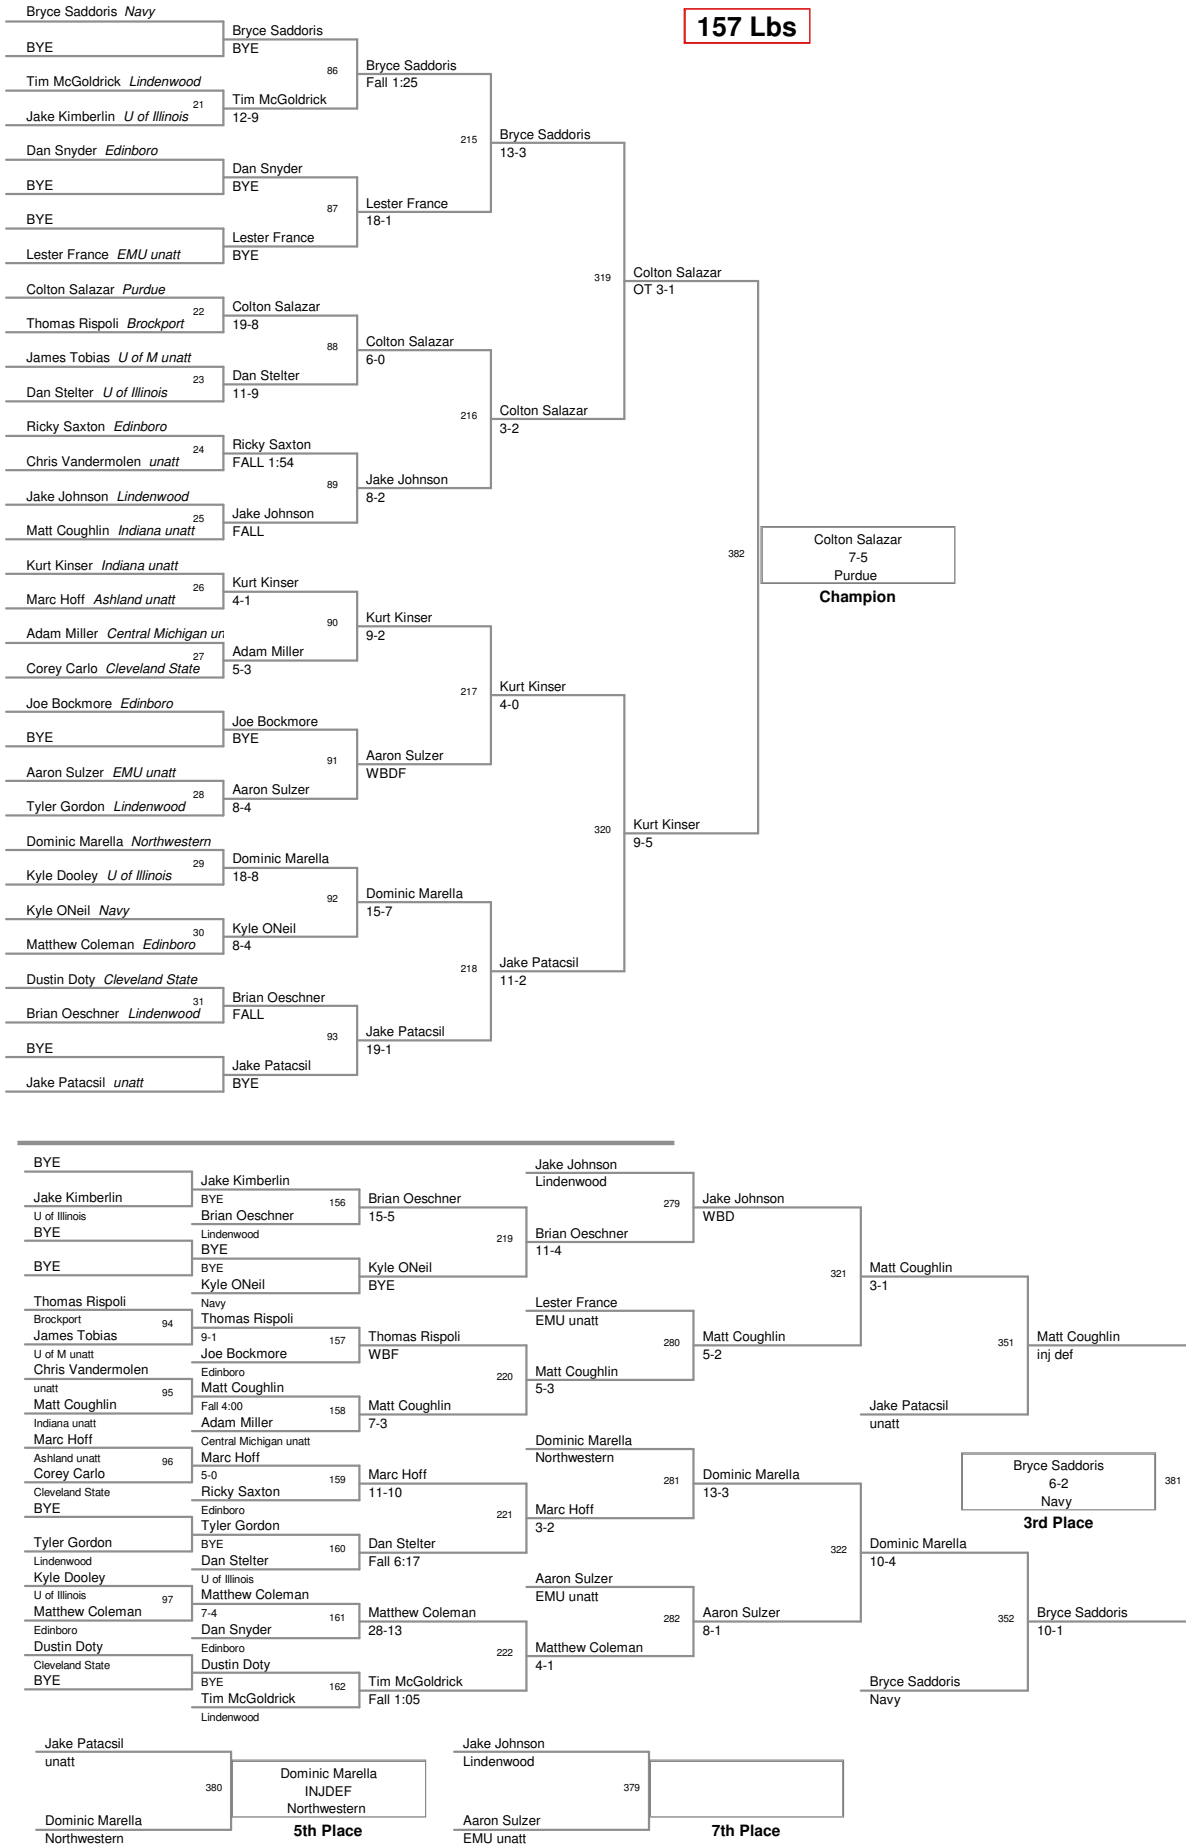

EMU OPEN 2
EMU OPEN 2 Division

125 Lbs

EMU OPEN 2
EMU OPEN 2 Division

133 Lbs

EMU OPEN 2
EMU OPEN 2 Division

141 Lbs

EMU OPEN 2
EMU OPEN 2 Division

149 Lbs

EMU OPEN 2
EMU OPEN 2 Division

157 Lbs

EMU OPEN 2
EMU OPEN 2 Division

174 Lbs

EMU OPEN 2
EMU OPEN 2 Division

197 Lbs

EMU OPEN 2
EMU OPEN 2 Division

285 Lbs