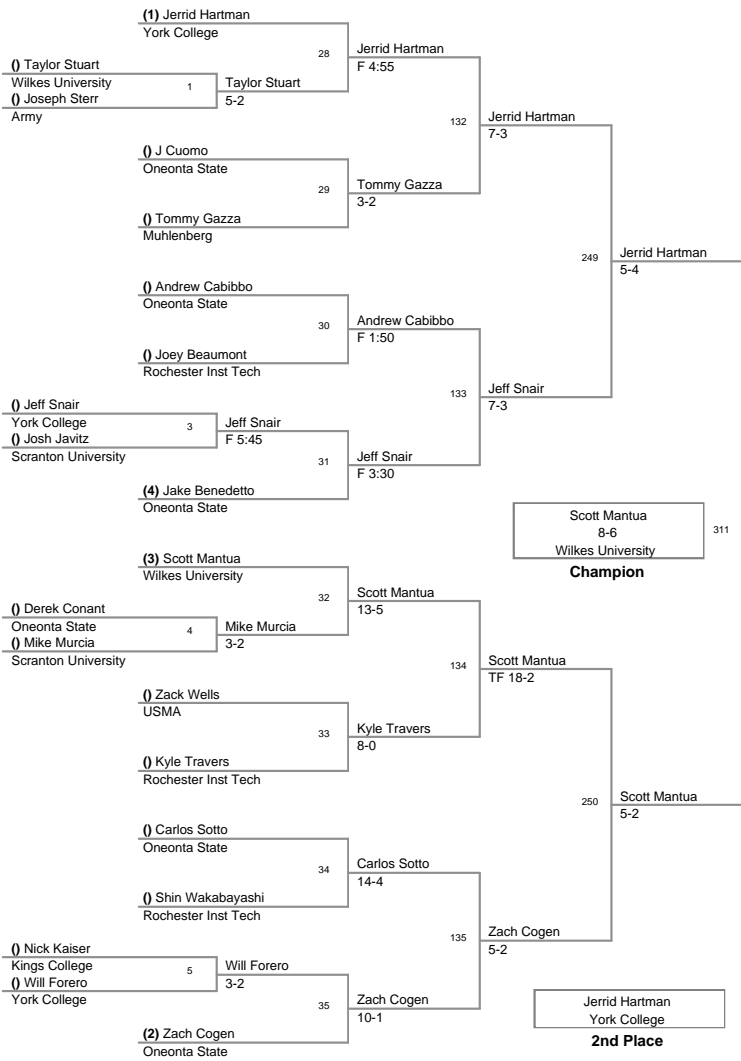

FINAL TEAM STANDINGS

11/07/09 Kings College Monarch Invitational

1 Wilkes University	195
2 Oneonta State	123.5
3 Army	115
4 Kings College	101
5 Rocester Inst Tech	98.5
6 York College	70.5
7 Muhlenberg	64.5
8 Gettysburg	63.5
9 Scranton University	58
10 USMA	56.5

MOW - Mike Reilly (Kings College)

9 Kings College Invitational
Kings College Inv

125 Lbs

39 Kings College Invitational
Kings College Inv

133 Lbs

09 Kings College Invitational
Kings College Inv

141 Lbs

39 Kings College Invitational
Kings College Inv