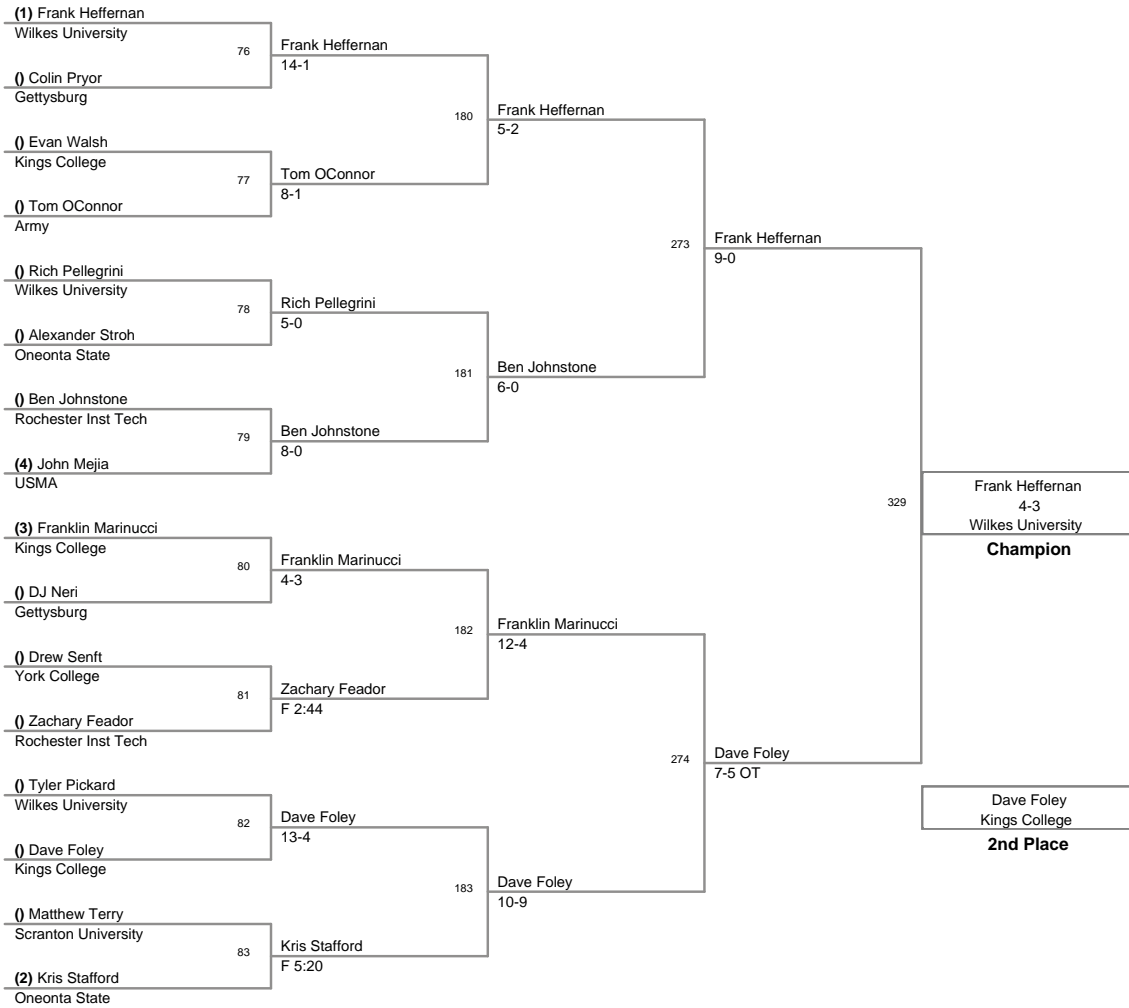

149 Lbs

39 Kings College Invitational
Kings College Inv

157 Lbs

09 Kings College Invitational
Kings College Inv

165 Lbs

174 Lbs

184 Lbs

197 Lbs