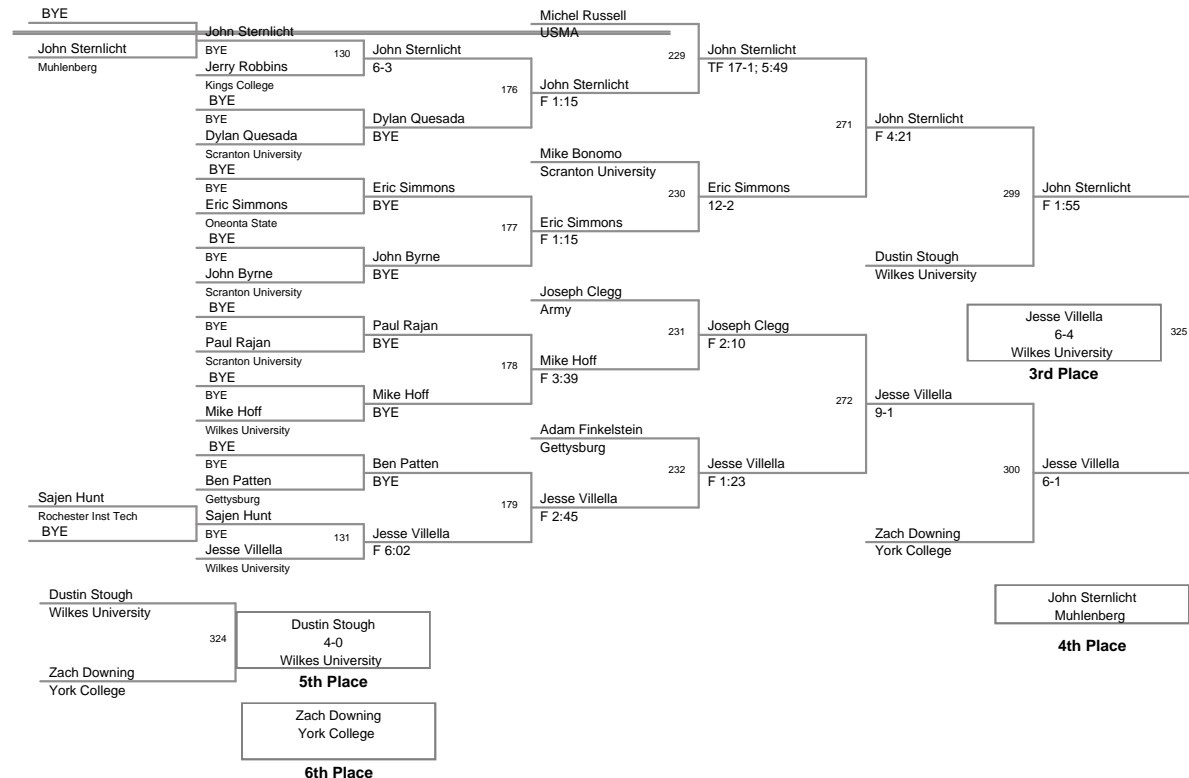

149 Lbs

39 Kings College Invitational
Kings College Inv

157 Lbs

09 Kings College Invitational
Kings College Inv

165 Lbs

174 Lbs

184 Lbs

197 Lbs