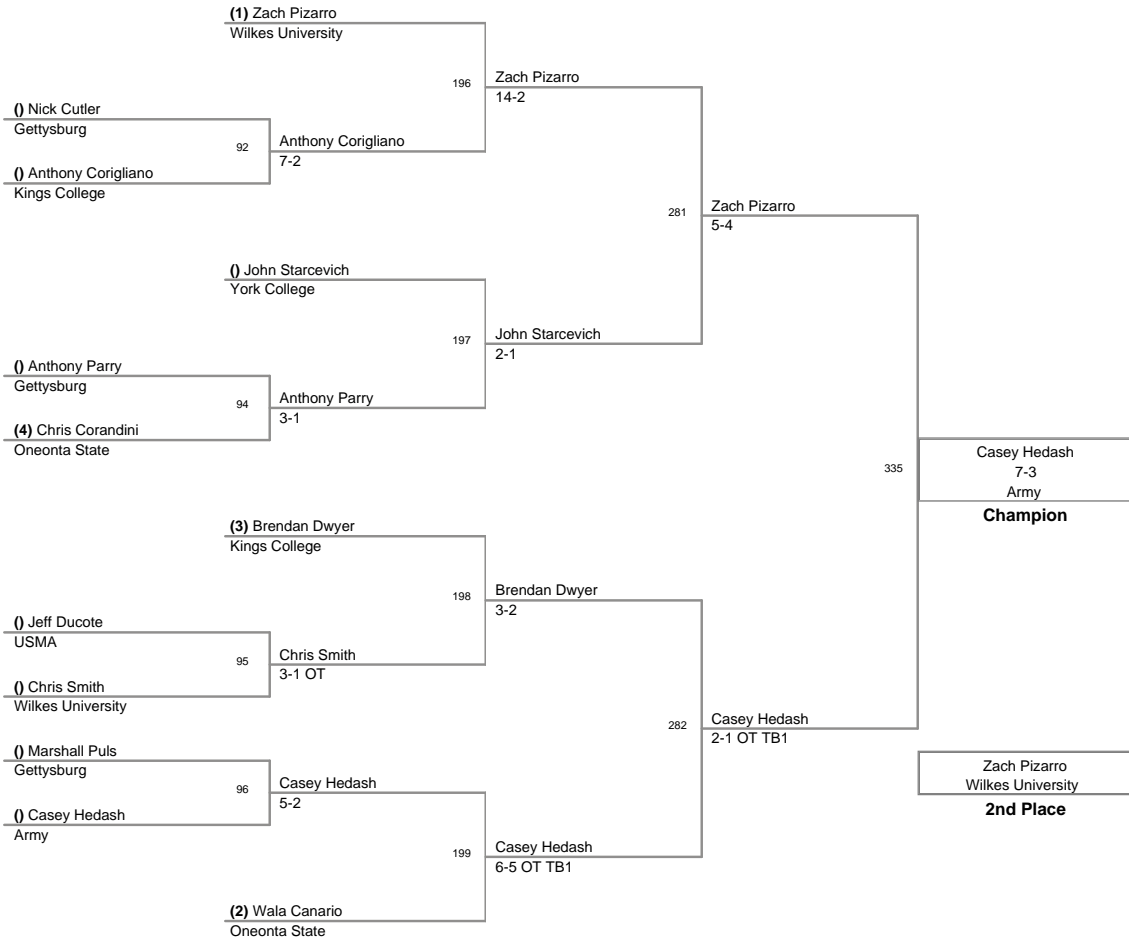

149 Lbs

39 Kings College Invitational
Kings College Inv

157 Lbs

09 Kings College Invitational
Kings College Inv

165 Lbs

174 Lbs

184 Lbs

197 Lbs