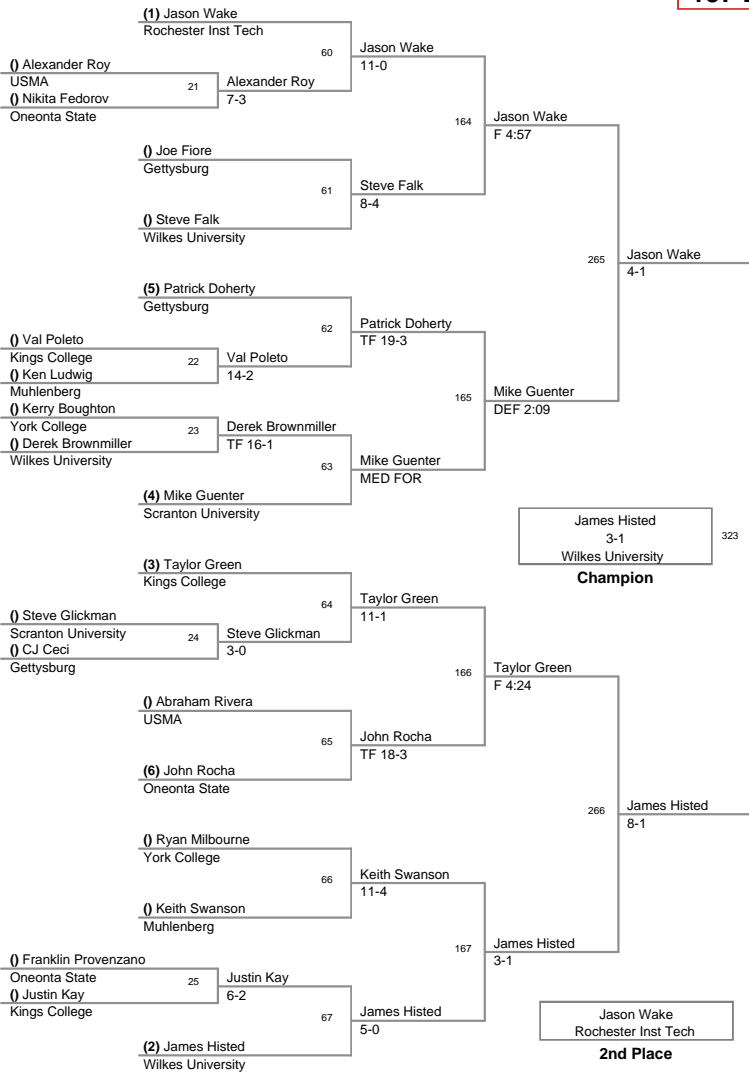

FINAL TEAM STANDINGS

11/07/09 Kings College Monarch Invitational

1 Wilkes University	195
2 Oneonta State	123.5
3 Army	115
4 Kings College	101
5 Rocester Inst Tech	98.5
6 York College	70.5
7 Muhlenberg	64.5
8 Gettysburg	63.5
9 Scranton University	58
10 USMA	56.5

MOW - Mike Reilly (Kings College)

9 Kings College Invitational
Kings College Inv

125 Lbs

39 Kings College Invitational
Kings College Inv

133 Lbs

09 Kings College Invitational
Kings College Inv

141 Lbs

39 Kings College Invitational
Kings College Inv

149 Lbs

39 Kings College Invitational
Kings College Inv

157 Lbs

09 Kings College Invitational
Kings College Inv

165 Lbs

174 Lbs

184 Lbs

197 Lbs