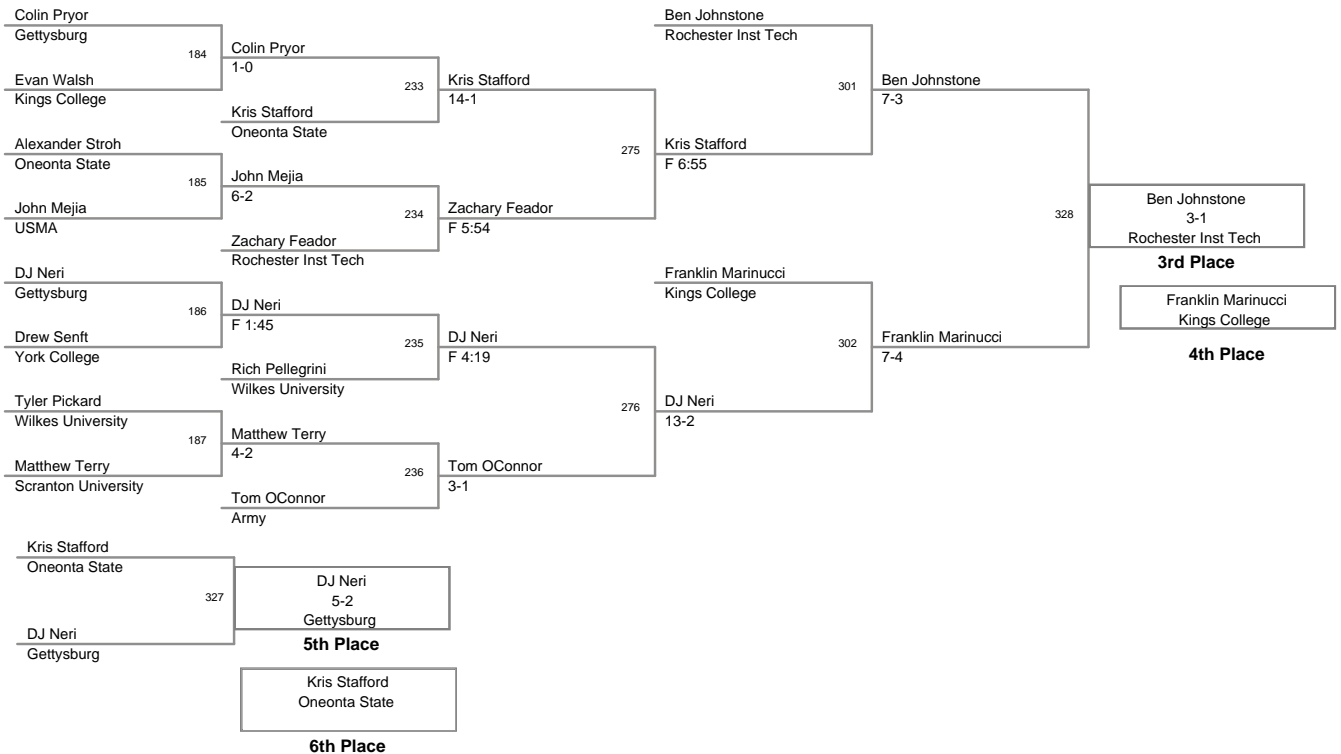

149 Lbs

39 Kings College Invitational
Kings College Inv

157 Lbs

09 Kings College Invitational
Kings College Inv

165 Lbs

174 Lbs

184 Lbs

197 Lbs