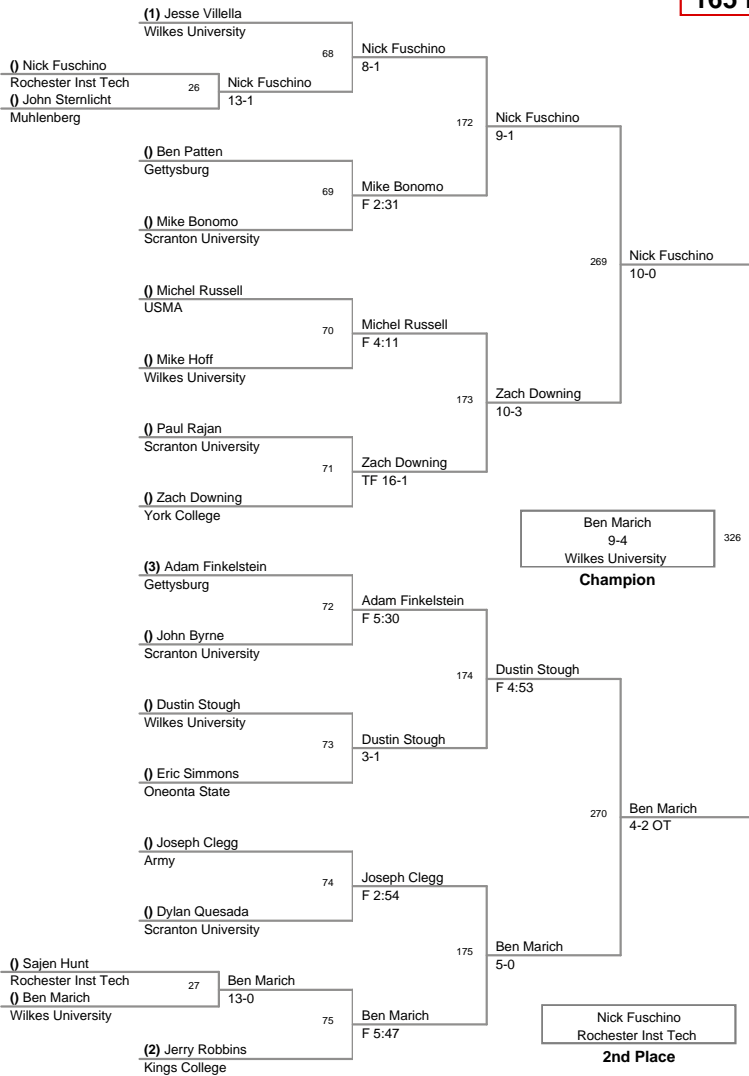

FINAL TEAM STANDINGS

11/07/09 Kings College Monarch Invitational

1 Wilkes University	195
2 Oneonta State	123.5
3 Army	115
4 Kings College	101
5 Rocester Inst Tech	98.5
6 York College	70.5
7 Muhlenberg	64.5
8 Gettysburg	63.5
9 Scranton University	58
10 USMA	56.5

149 Lbs

39 Kings College Invitational
Kings College Inv

157 Lbs

09 Kings College Invitational
Kings College Inv

165 Lbs

174 Lbs

184 Lbs

197 Lbs