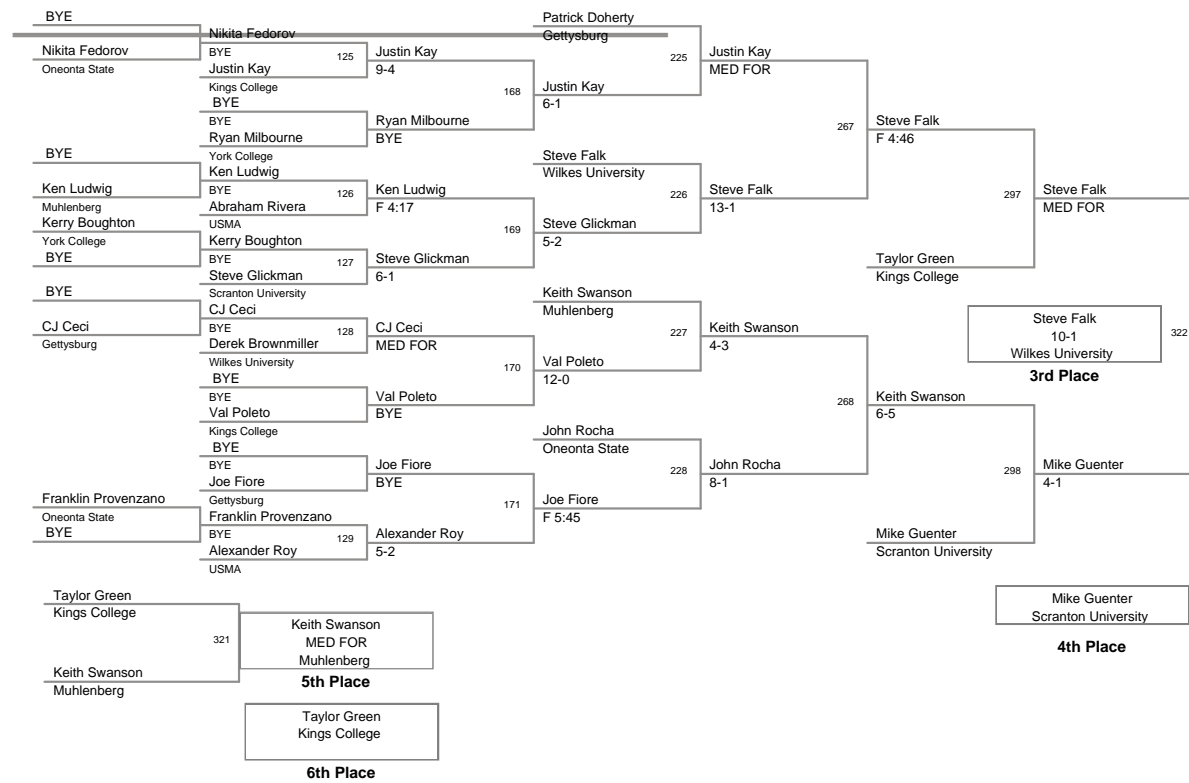

39 Kings College Invitational
Kings College Inv

157 Lbs