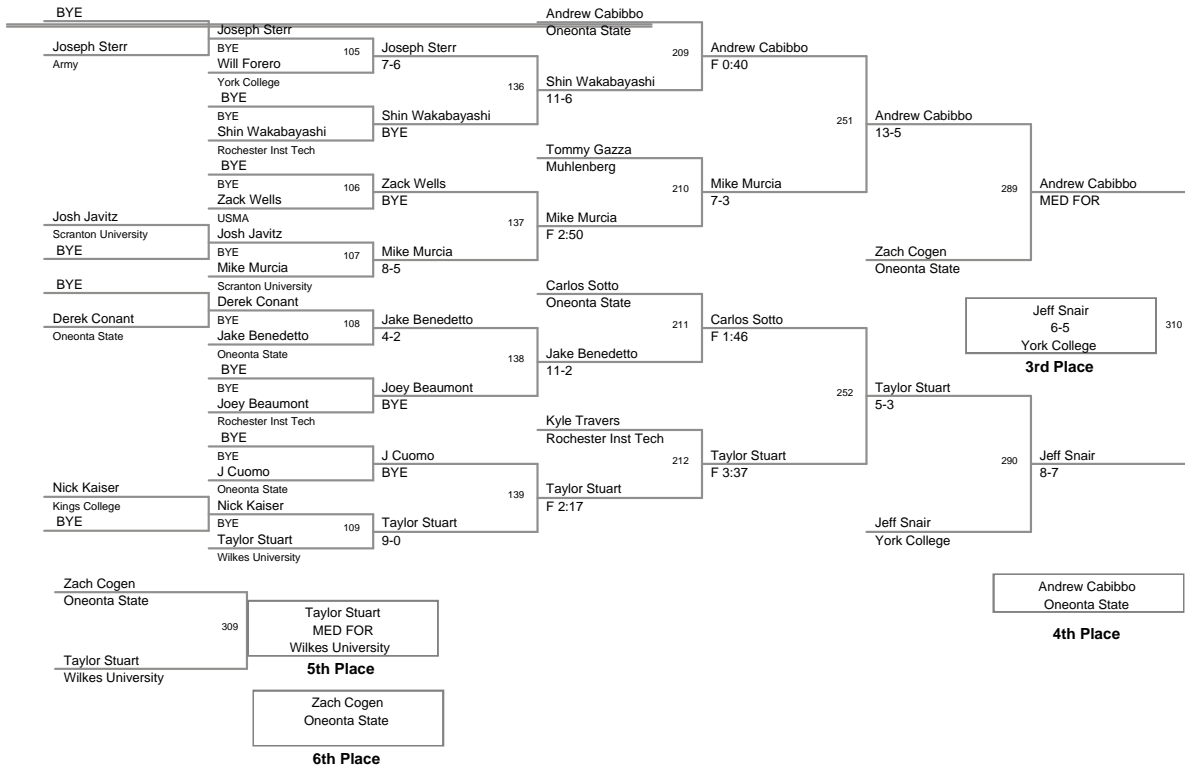

FINAL TEAM STANDINGS

11/07/09 Kings College Monarch Invitational

1 Wilkes University	195
2 Oneonta State	123.5
3 Army	115
4 Kings College	101
5 Rocester Inst Tech	98.5
6 York College	70.5
7 Muhlenberg	64.5
8 Gettysburg	63.5
9 Scranton University	58
10 USMA	56.5

MOW - Mike Reilly (Kings College)

9 Kings College Invitational
Kings College Inv

125 Lbs