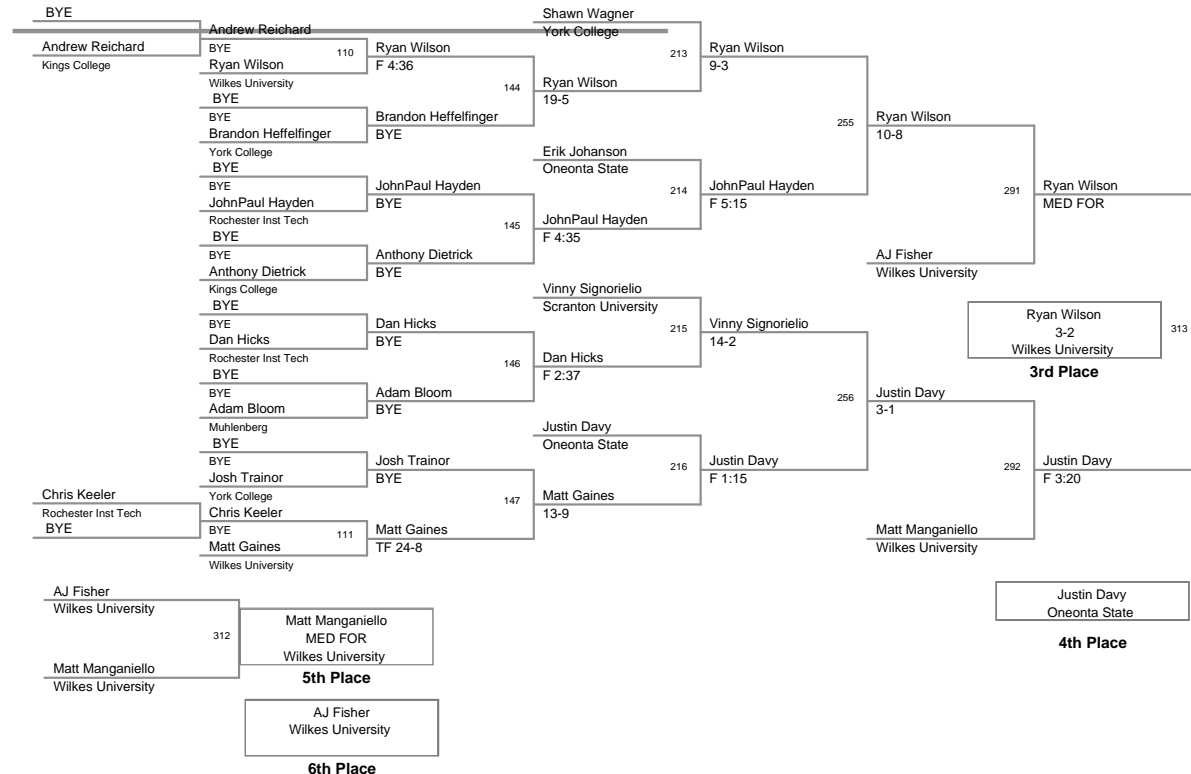

MOW - Mike Reilly (Kings College)

9 Kings College Invitational
Kings College Inv

125 Lbs

39 Kings College Invitational
Kings College Inv

133 Lbs

09 Kings College Invitational
Kings College Inv

141 Lbs

39 Kings College Invitational
Kings College Inv