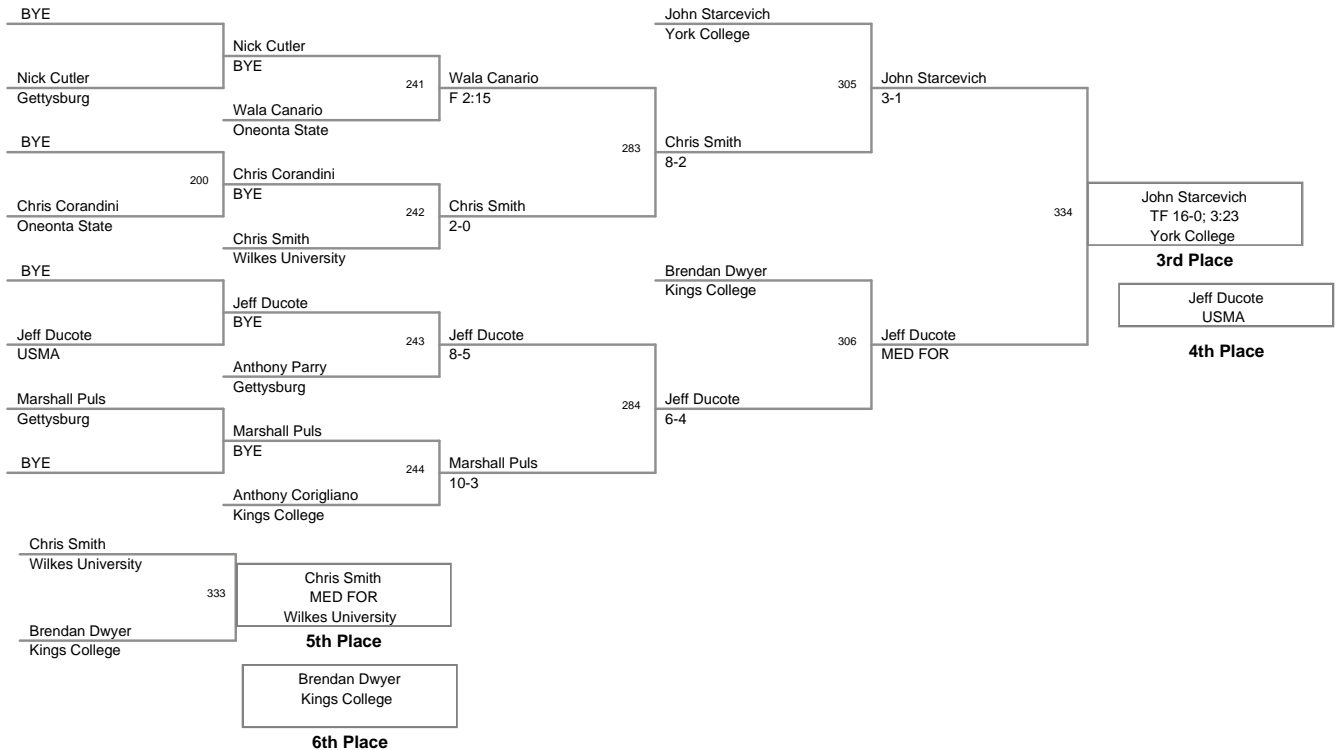

149 Lbs

39 Kings College Invitational
Kings College Inv

157 Lbs

09 Kings College Invitational
Kings College Inv

165 Lbs

174 Lbs

184 Lbs

197 Lbs