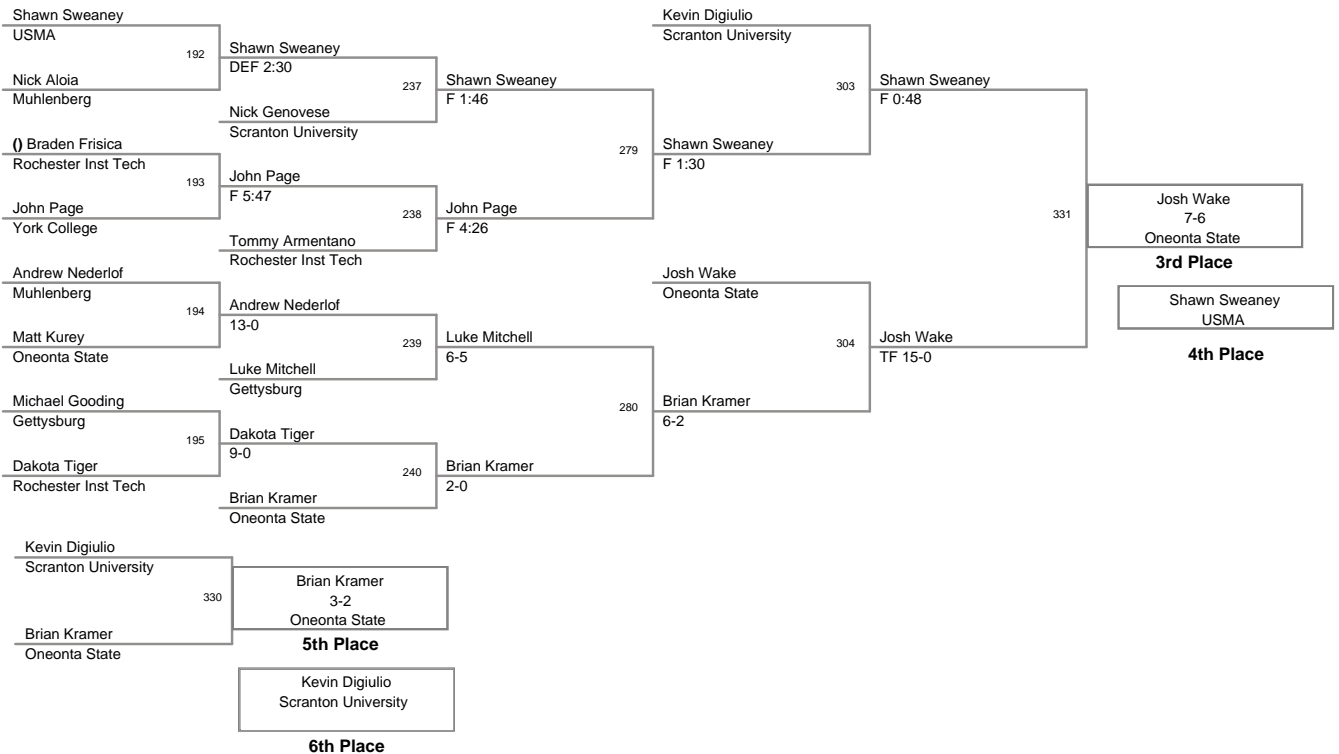

149 Lbs

39 Kings College Invitational
Kings College Inv

157 Lbs

09 Kings College Invitational
Kings College Inv

165 Lbs

174 Lbs

184 Lbs

197 Lbs