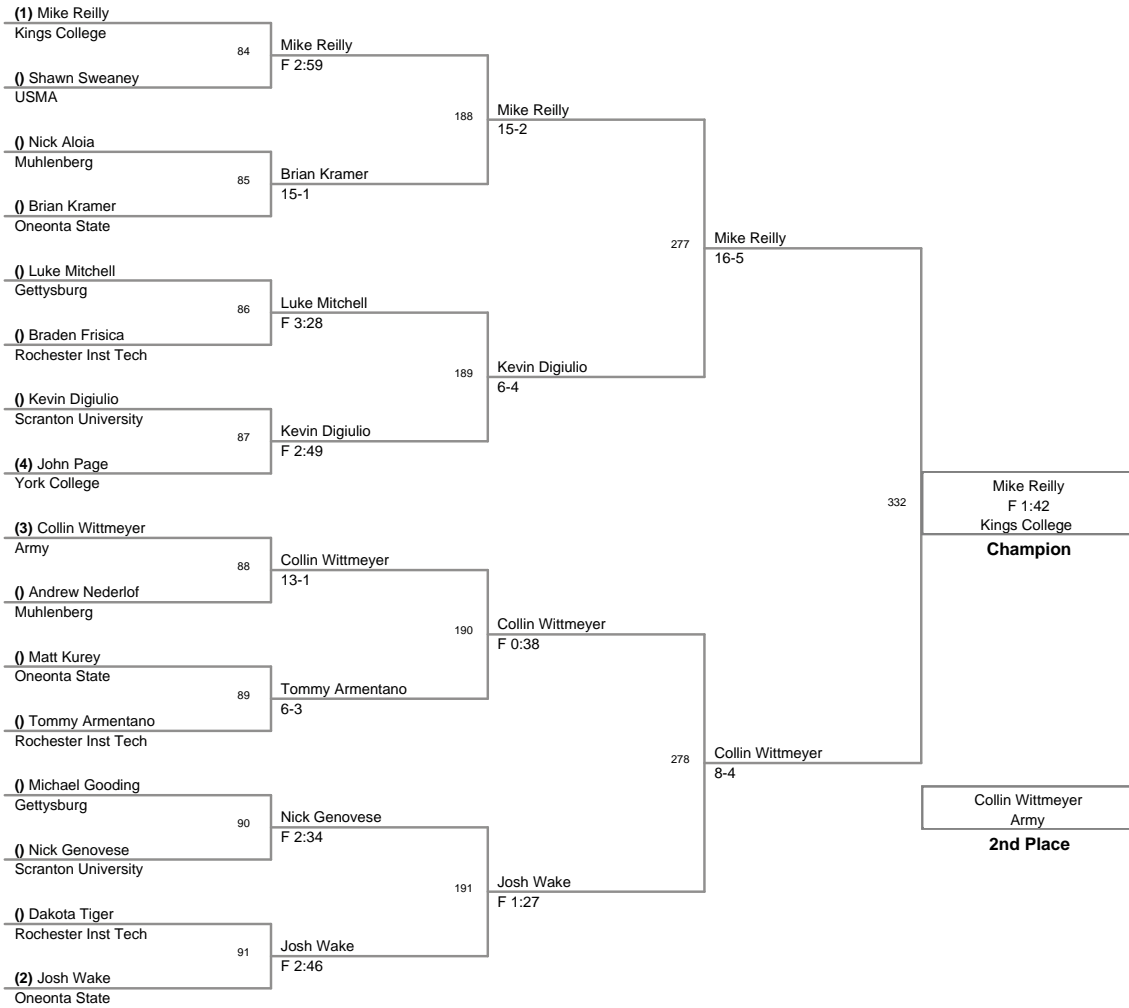

149 Lbs

39 Kings College Invitational
Kings College Inv

157 Lbs

09 Kings College Invitational
Kings College Inv

165 Lbs

174 Lbs

184 Lbs

197 Lbs