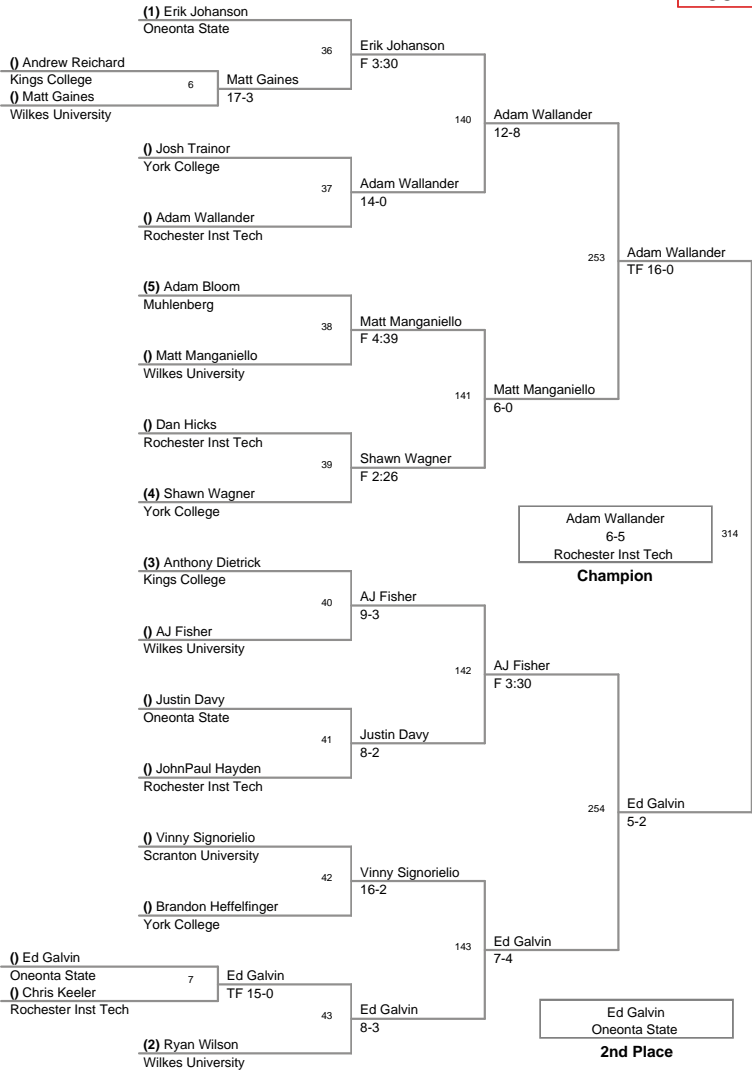

FINAL TEAM STANDINGS

11/07/09 Kings College Monarch Invitational

1 Wilkes University	195
2 Oneonta State	123.5
3 Army	115
4 Kings College	101
5 Rocester Inst Tech	98.5
6 York College	70.5
7 Muhlenberg	64.5
8 Gettysburg	63.5
9 Scranton University	58
10 USMA	56.5

MOW - Mike Reilly (Kings College)

9 Kings College Invitational
Kings College Inv

125 Lbs

39 Kings College Invitational
Kings College Inv

133 Lbs

09 Kings College Invitational
Kings College Inv

141 Lbs

39 Kings College Invitational
Kings College Inv

149 Lbs

39 Kings College Invitational
Kings College Inv

157 Lbs

09 Kings College Invitational
Kings College Inv

165 Lbs

174 Lbs

184 Lbs

197 Lbs