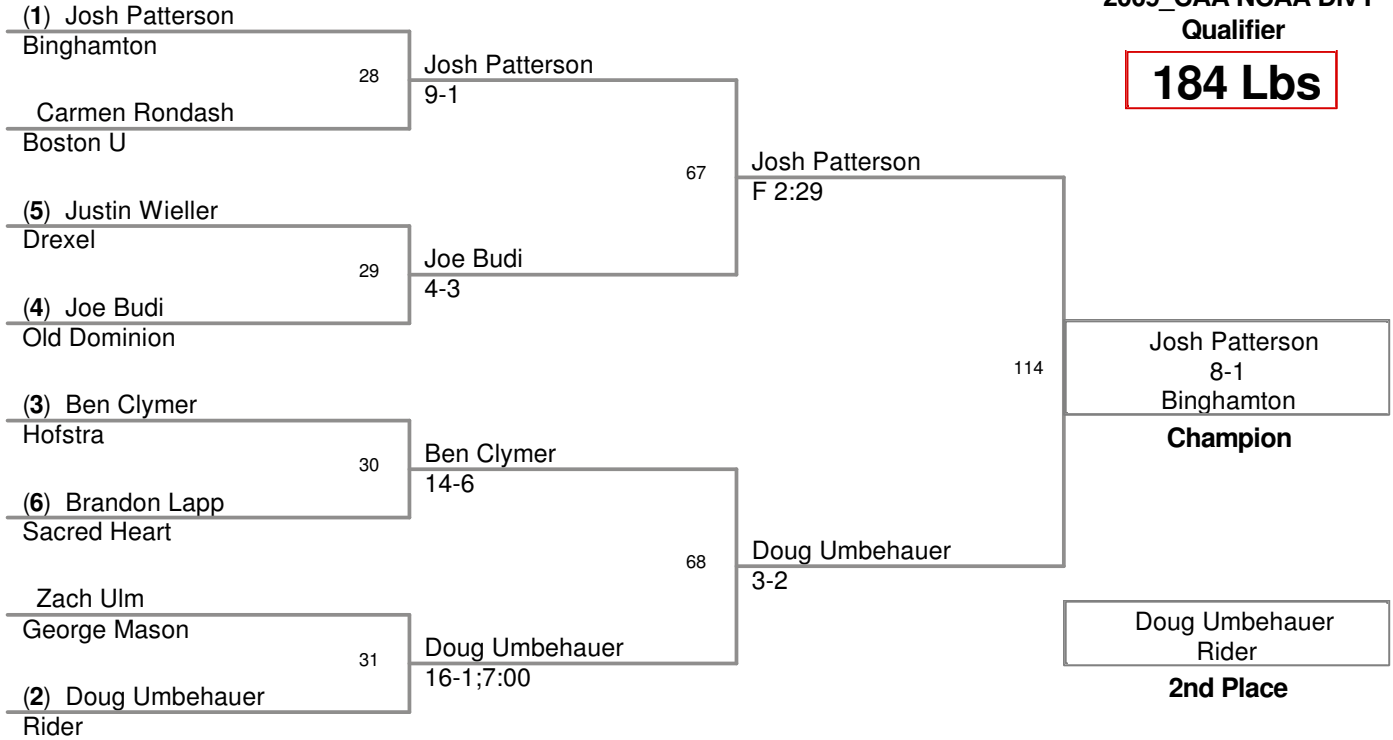

2009_CAA NCAA Div I
Qualifier

184 Lbs