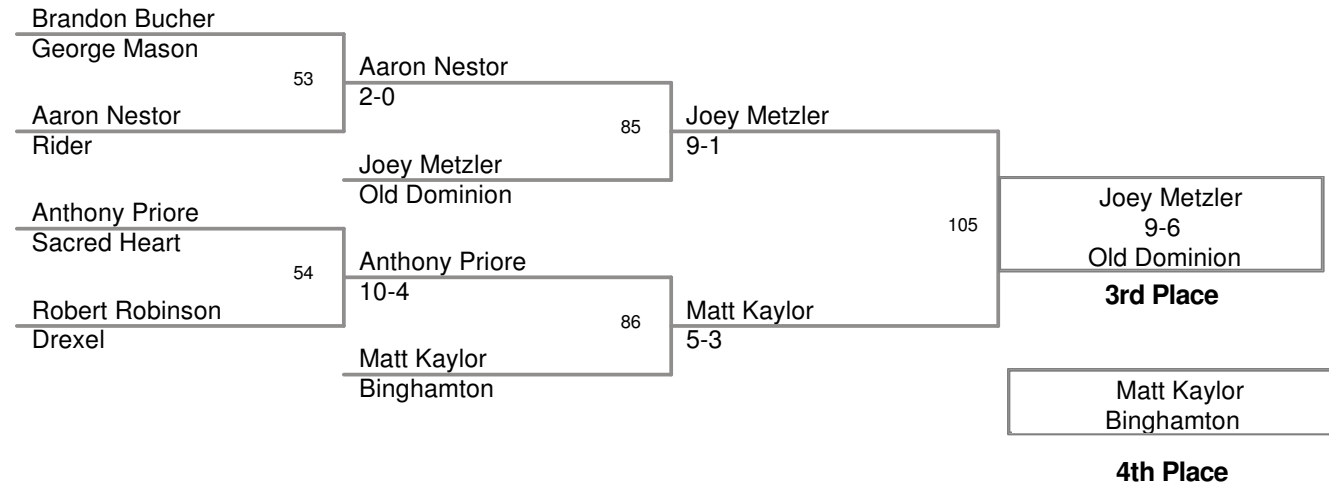

2009_CAA NCAA Div I
Qualifier

149 Lbs