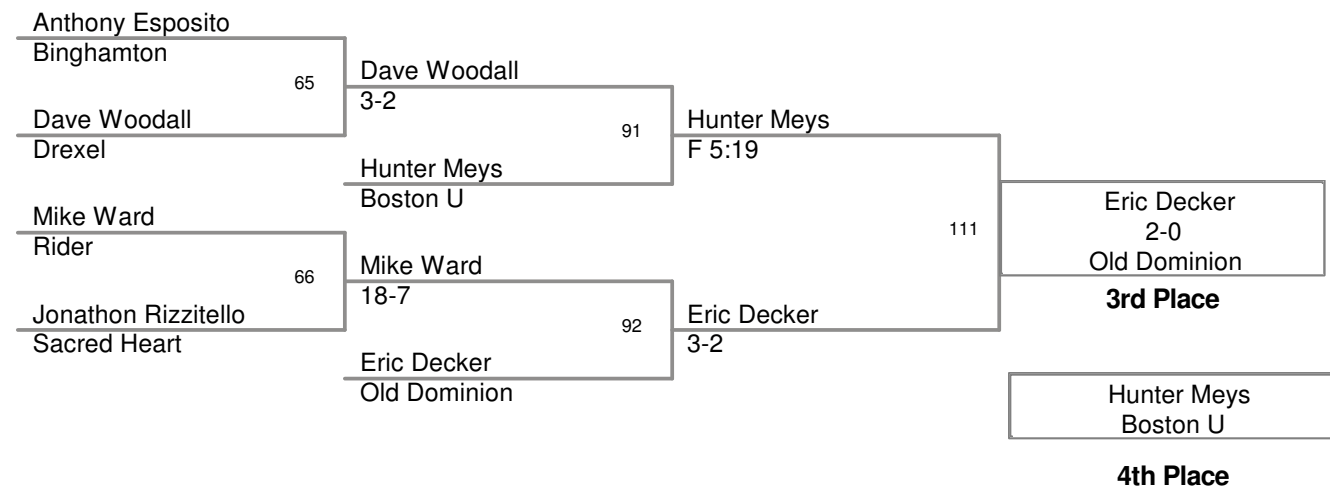

2009_CAA NCAA Div I
Qualifier

174 Lbs