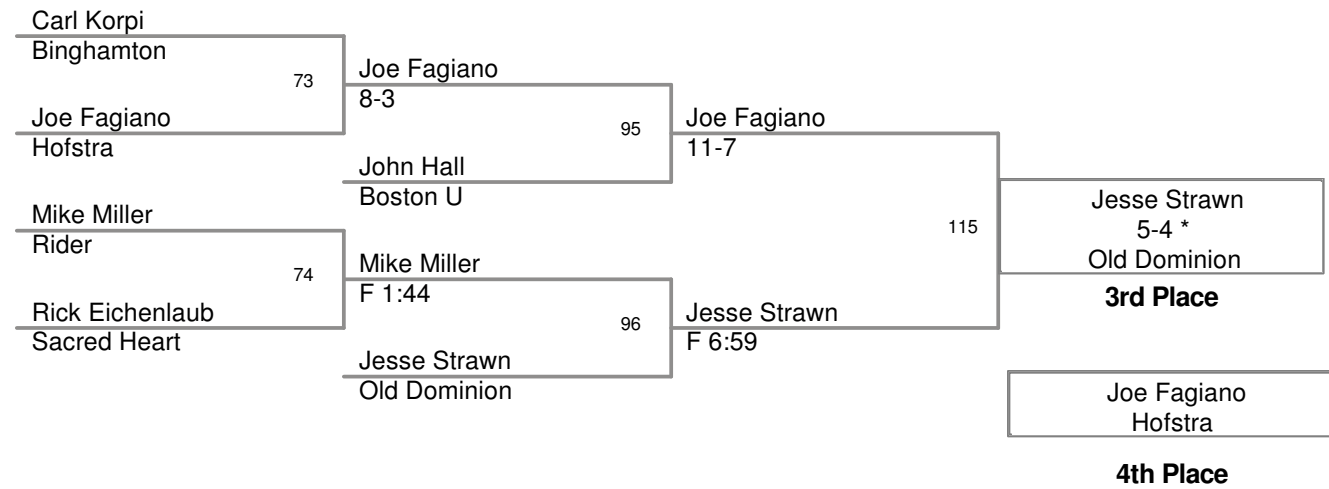

2009_CAA NCAA Div I
Qualifier

197 Lbs