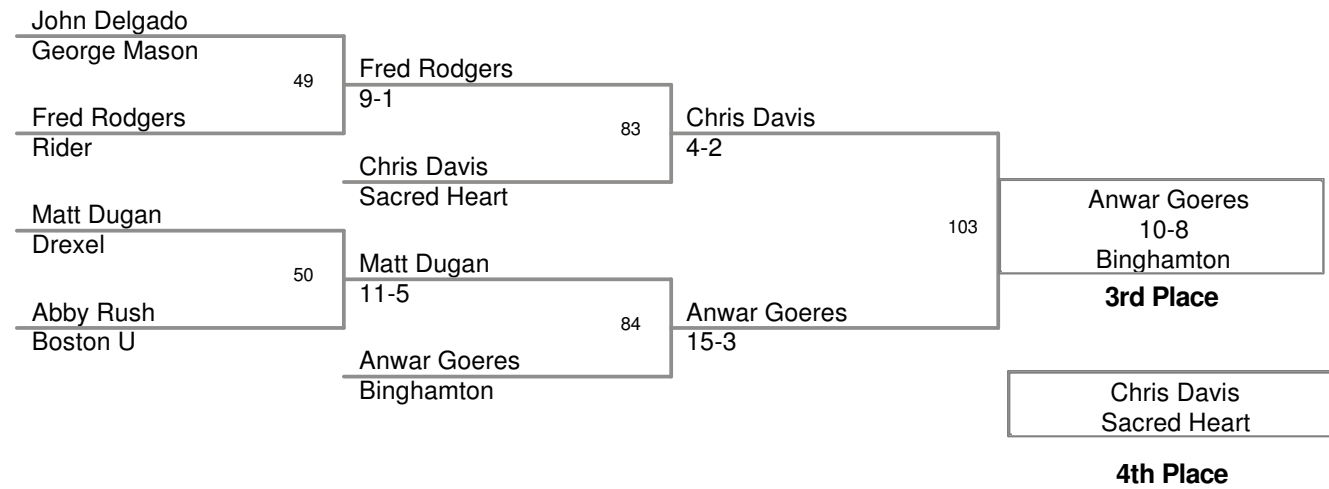

2009_CAA NCAA Div I
Qualifier

141 Lbs