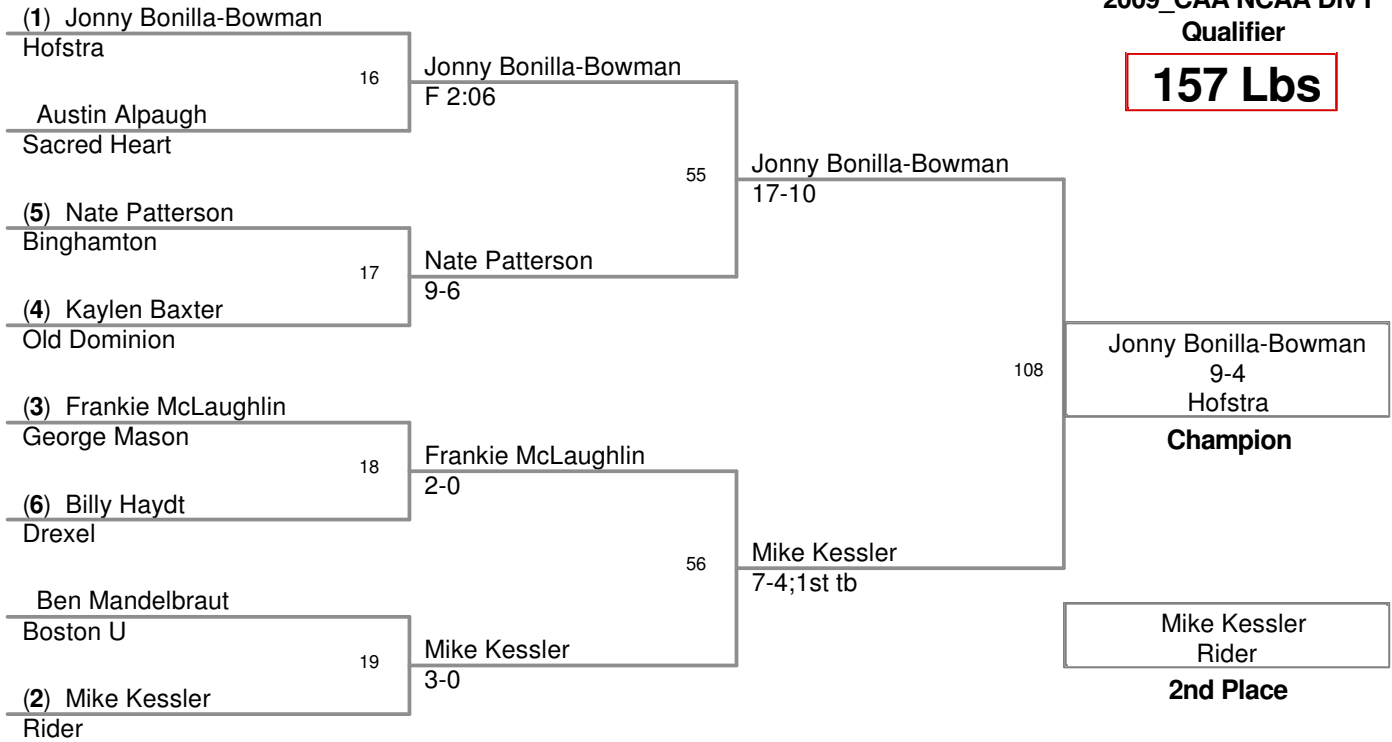

2009_CAA NCAA Div I
Qualifier

157 Lbs