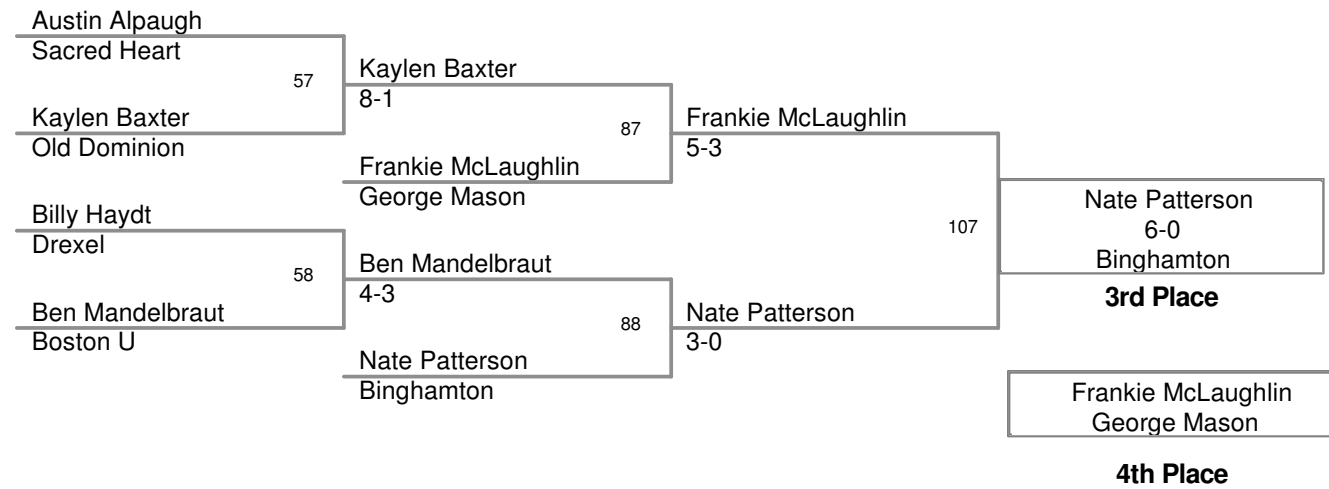

2009_CAA NCAA Div I
Qualifier

157 Lbs