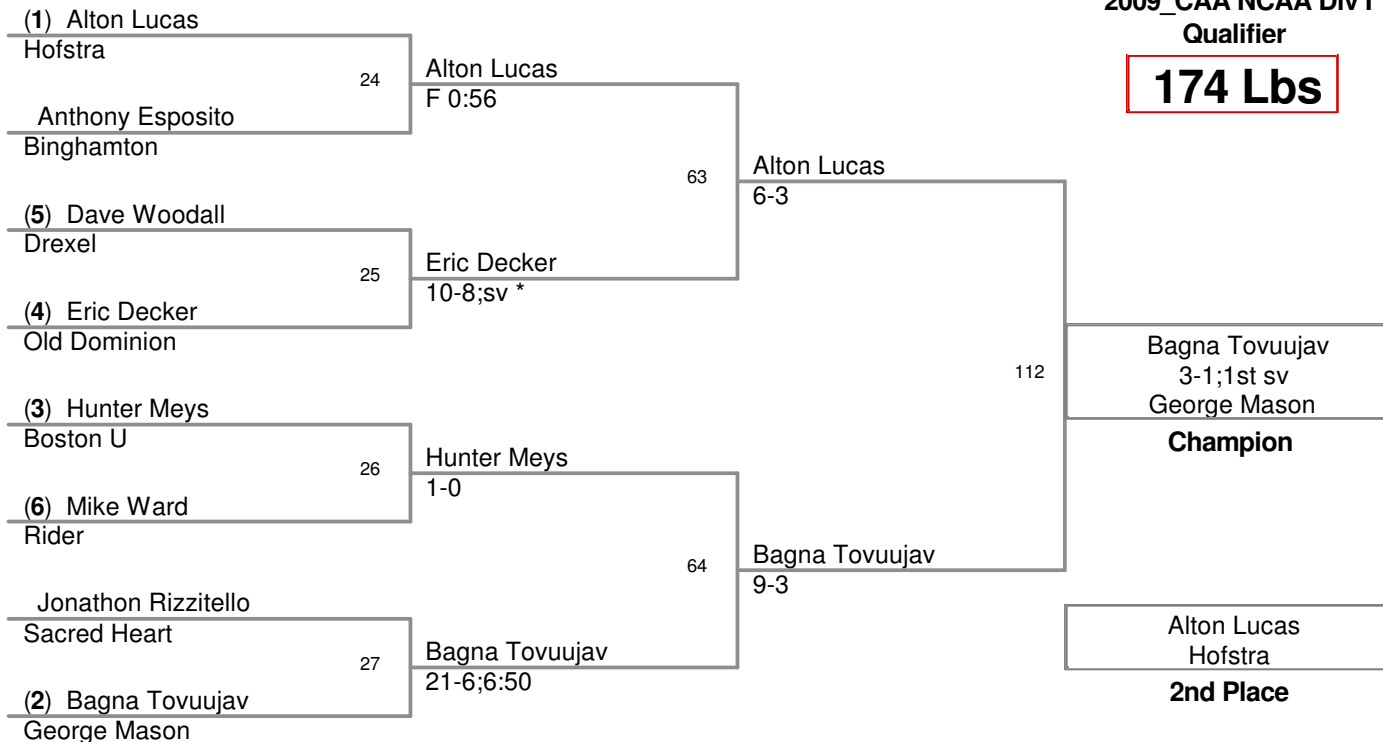

2009_CAA NCAA Div I
Qualifier

174 Lbs