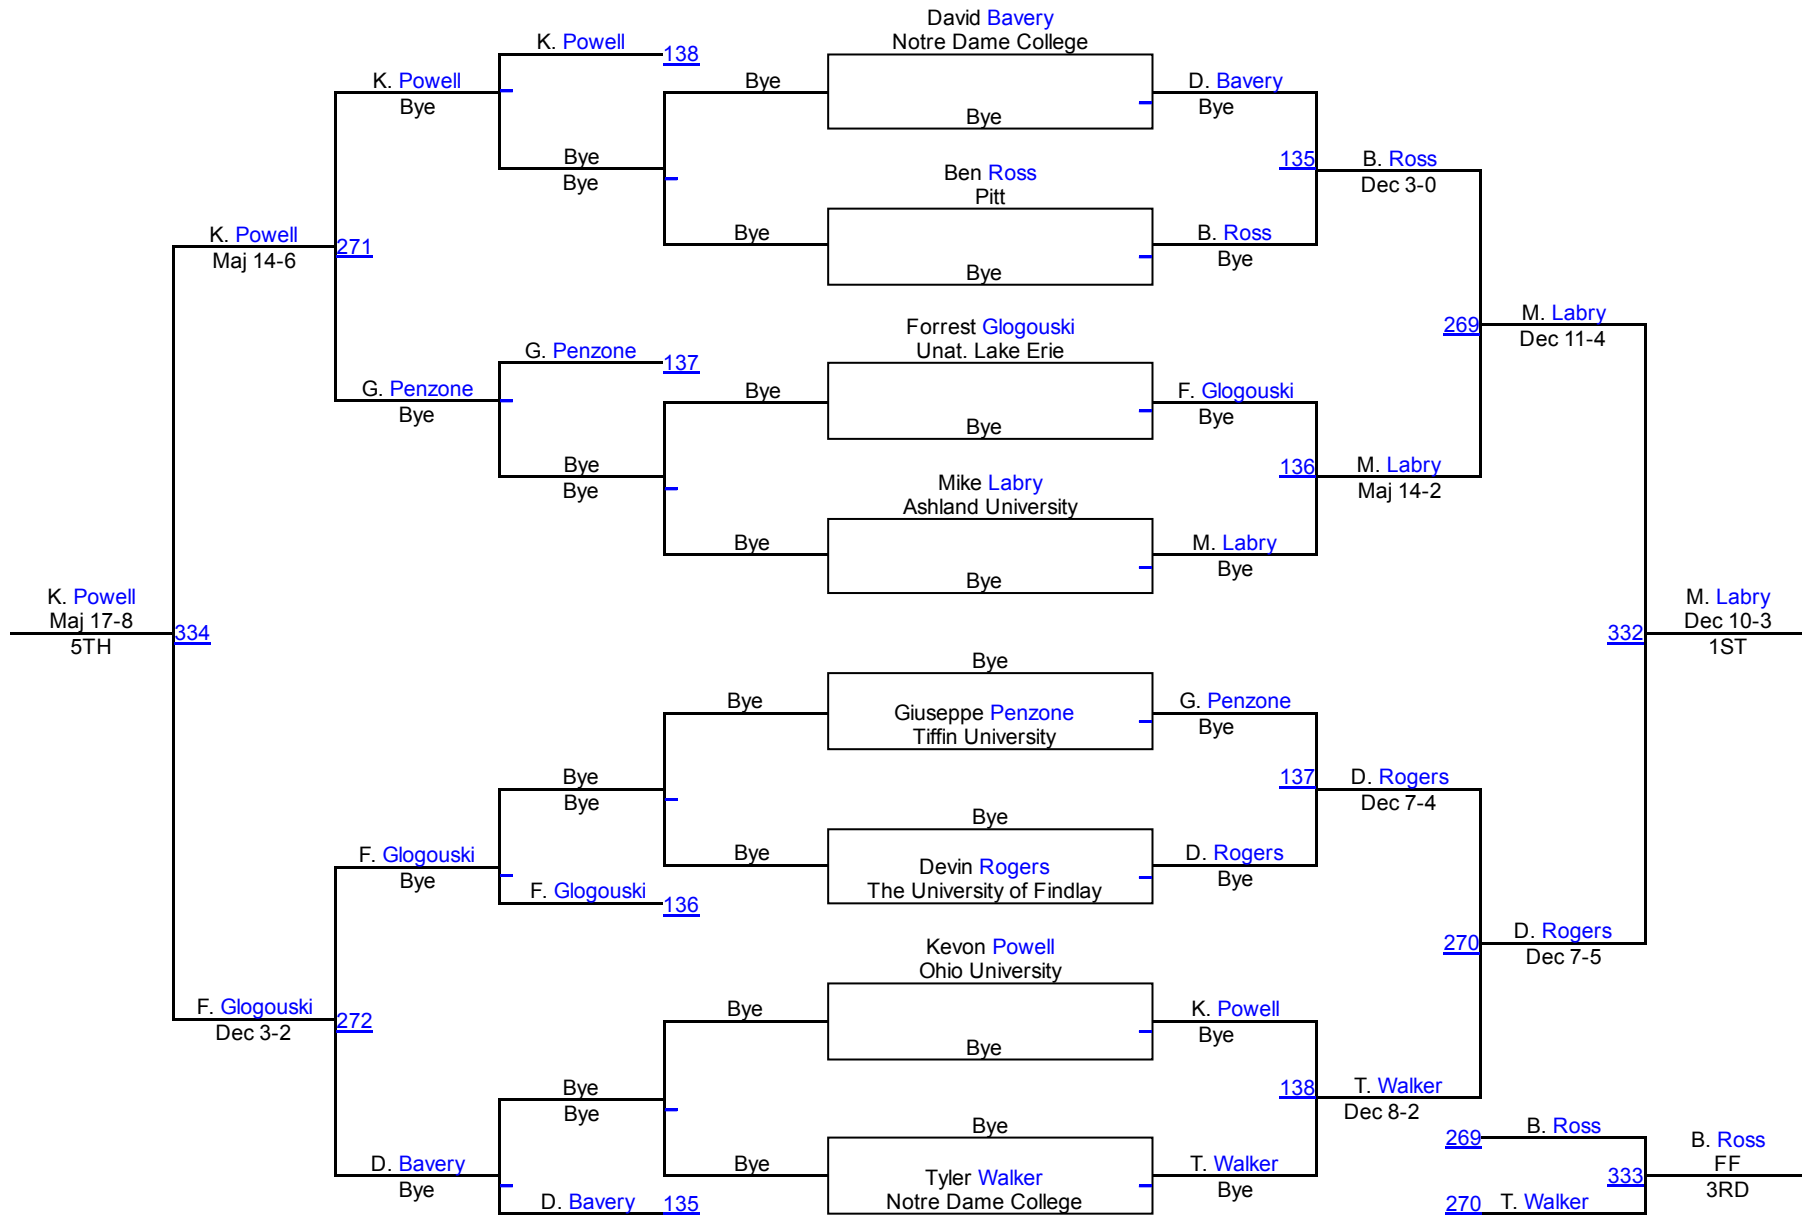

Ohio Intercollegiate Open

Open 133