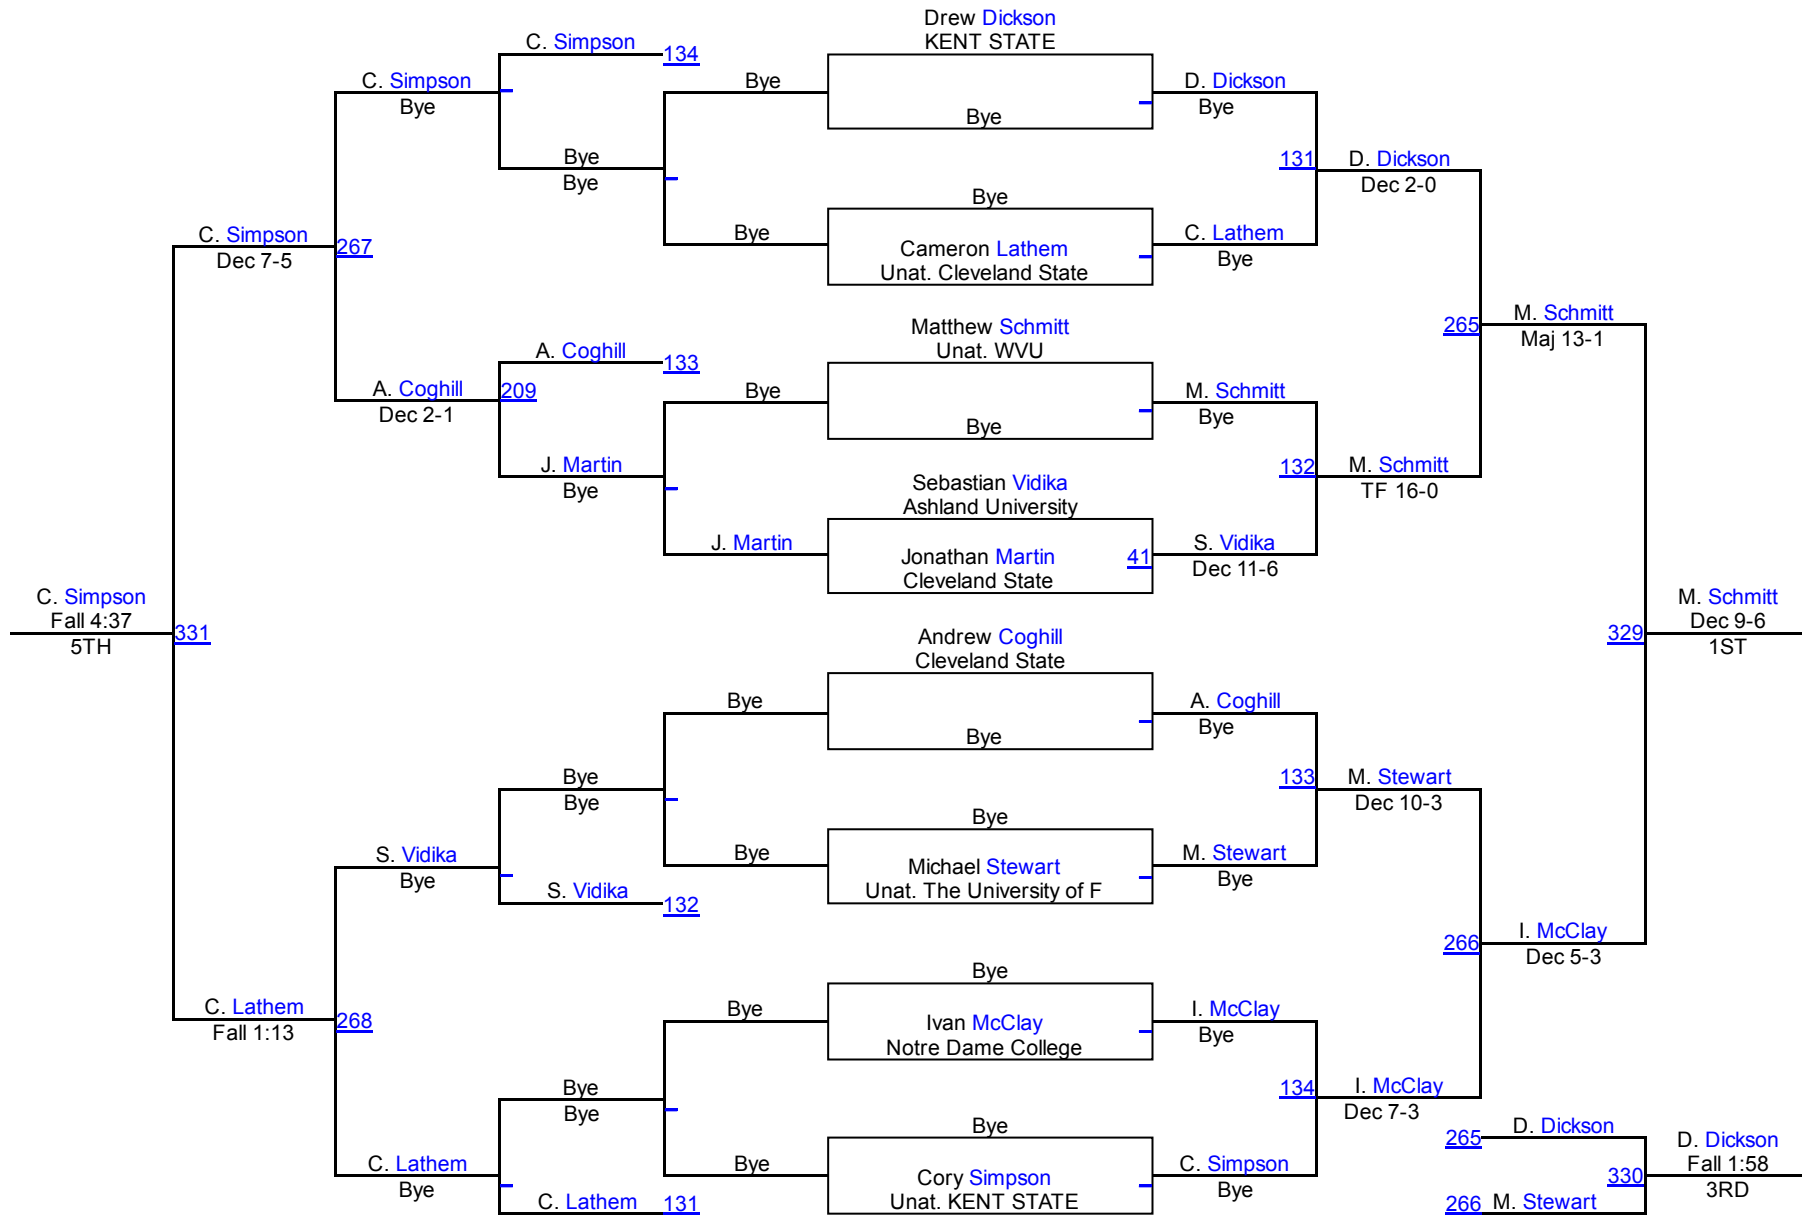

Ohio Intercollegiate Open

Open 125