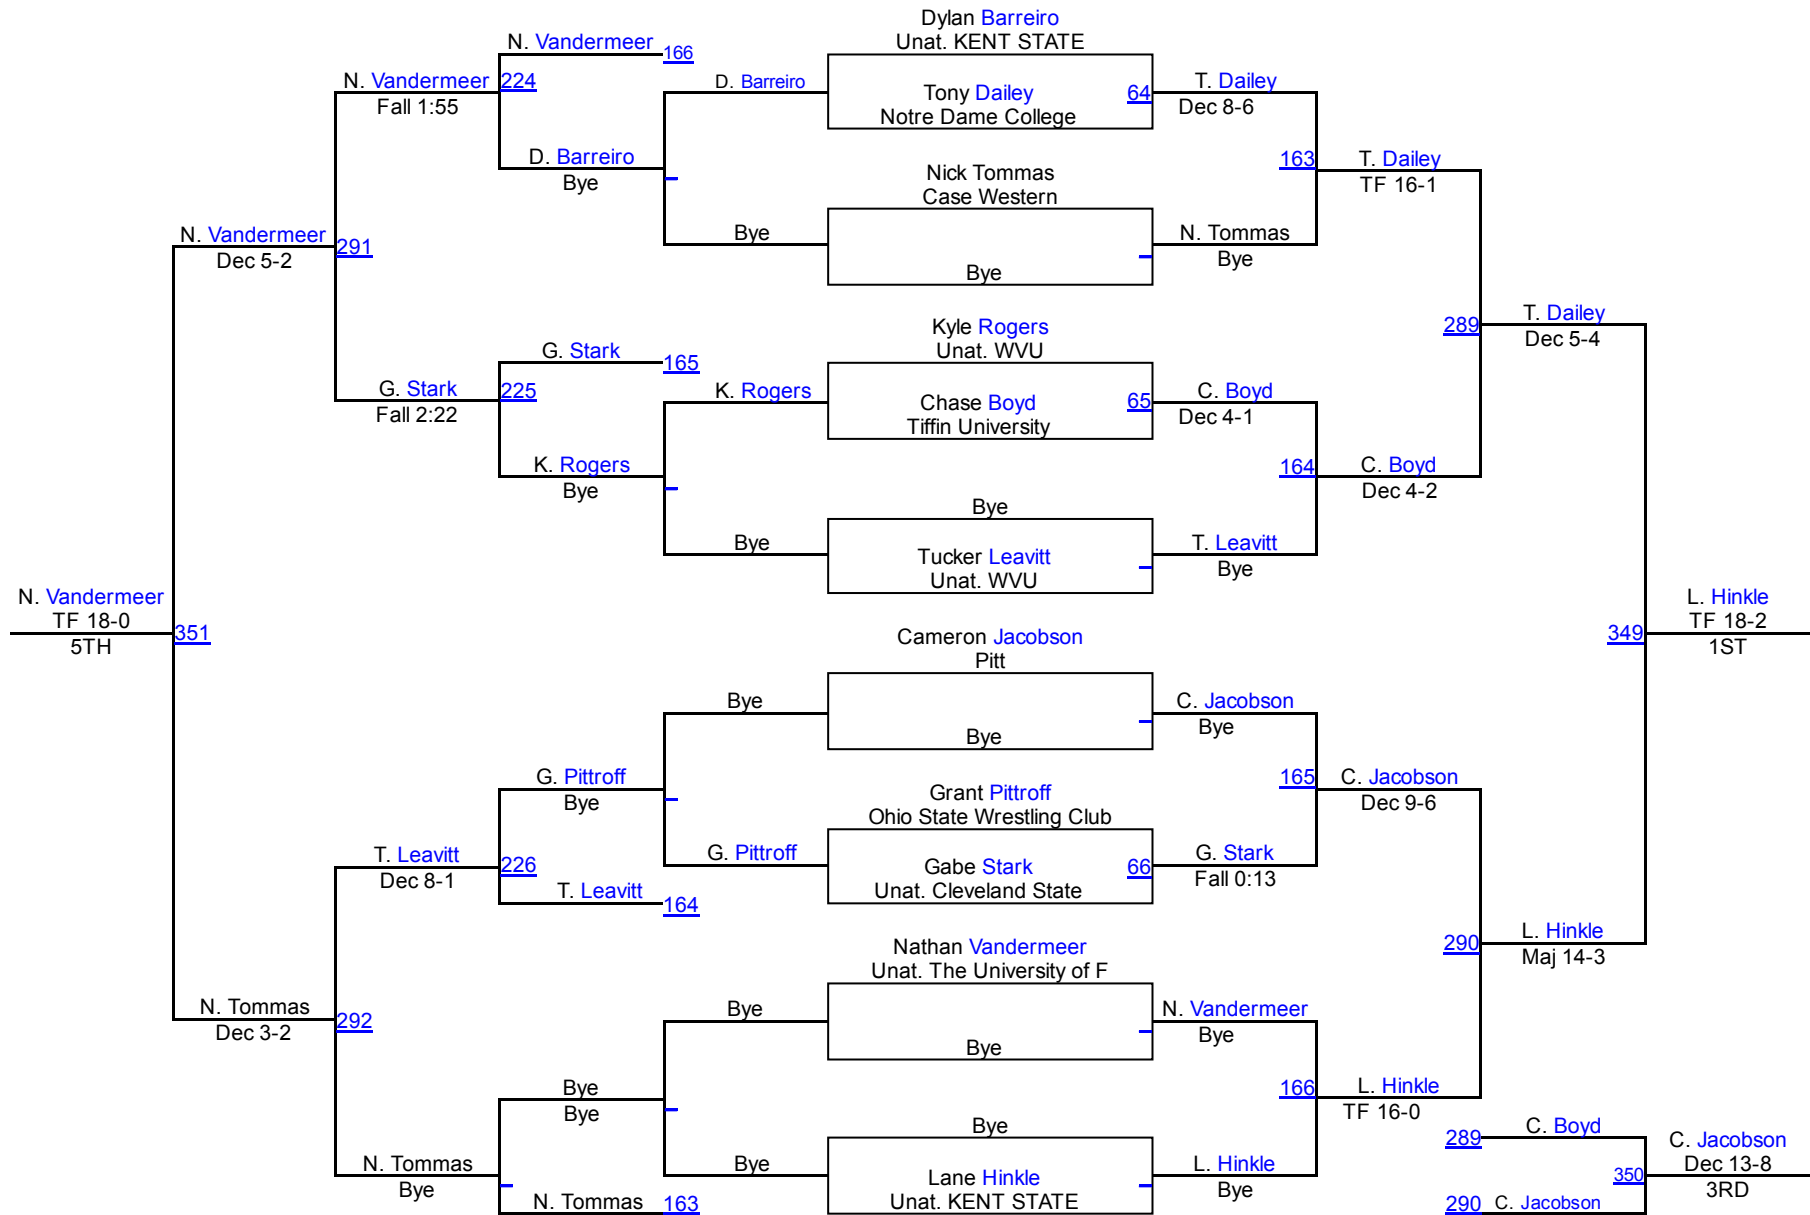

Ohio Intercollegiate Open

Open 174