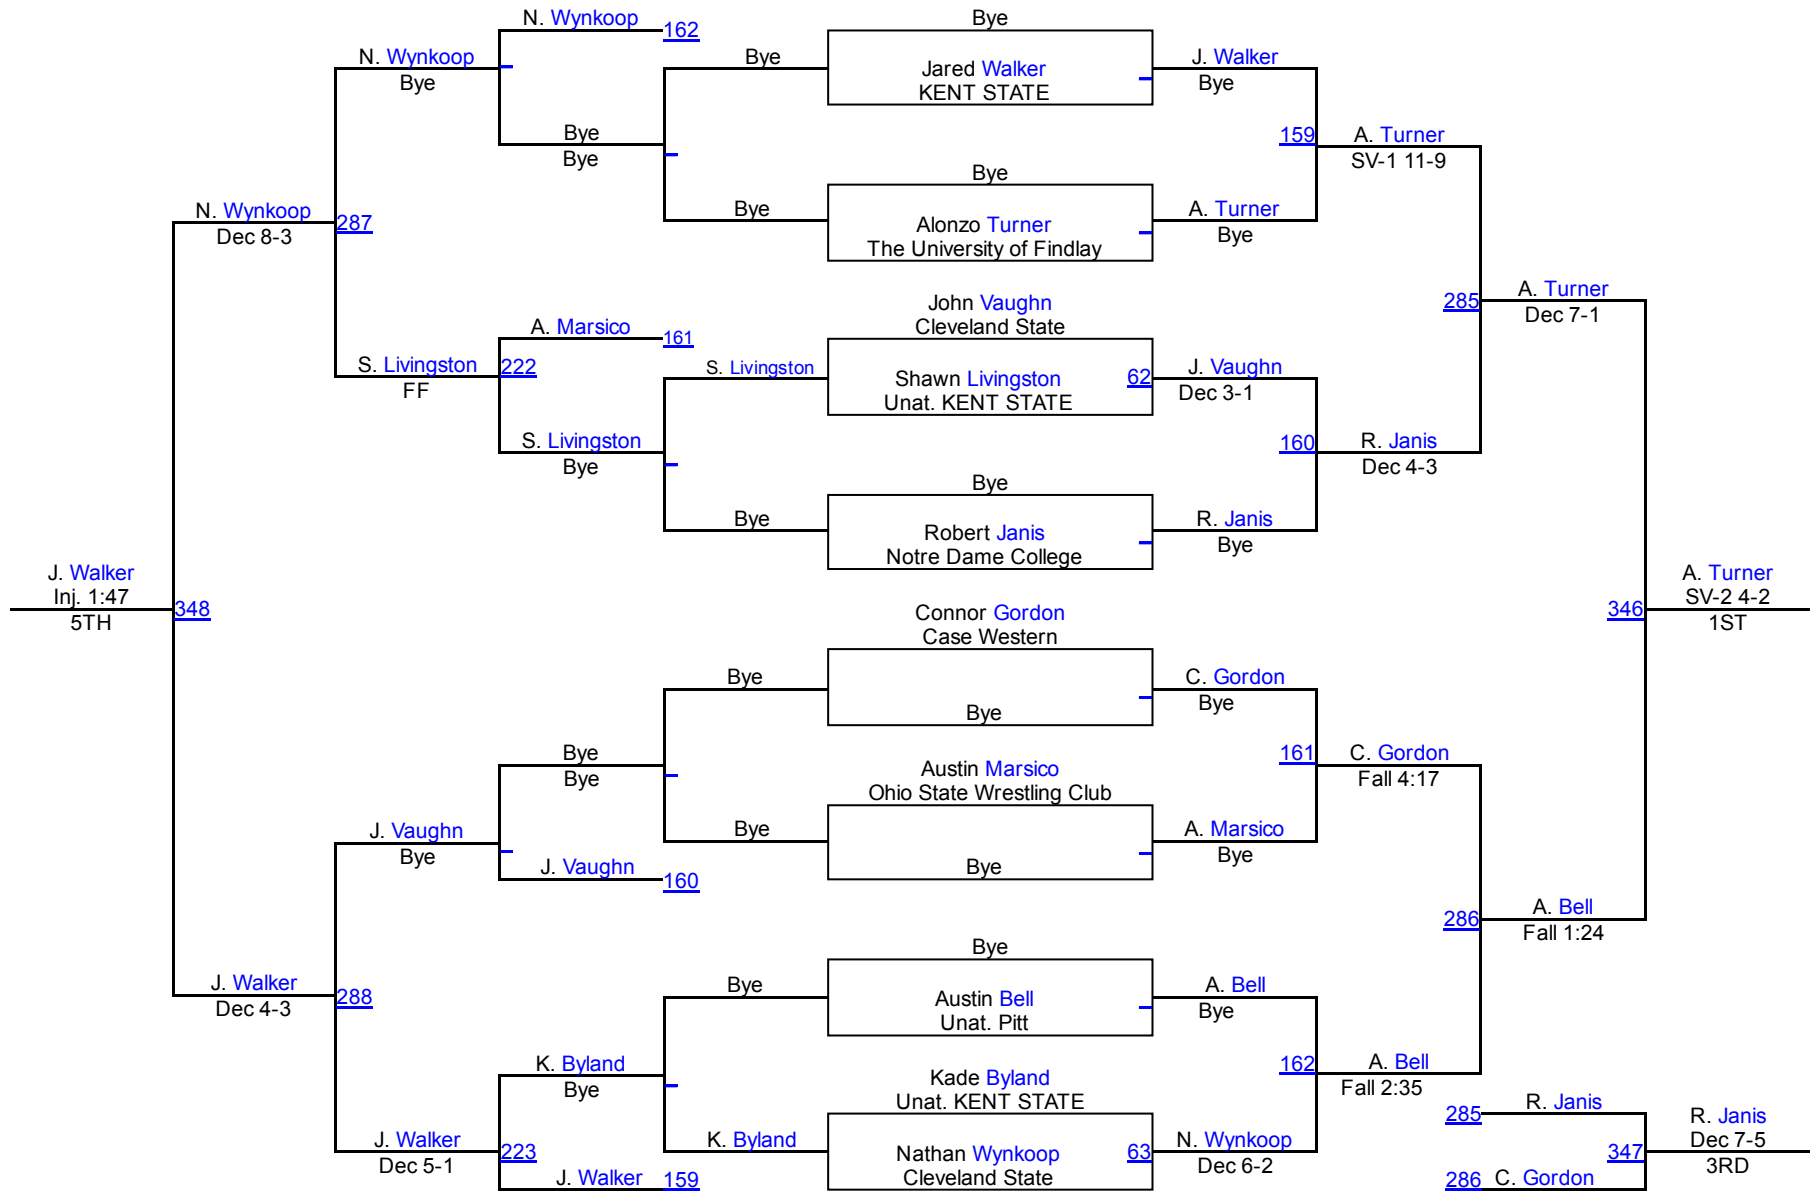

Ohio Intercollegiate Open

Open 165