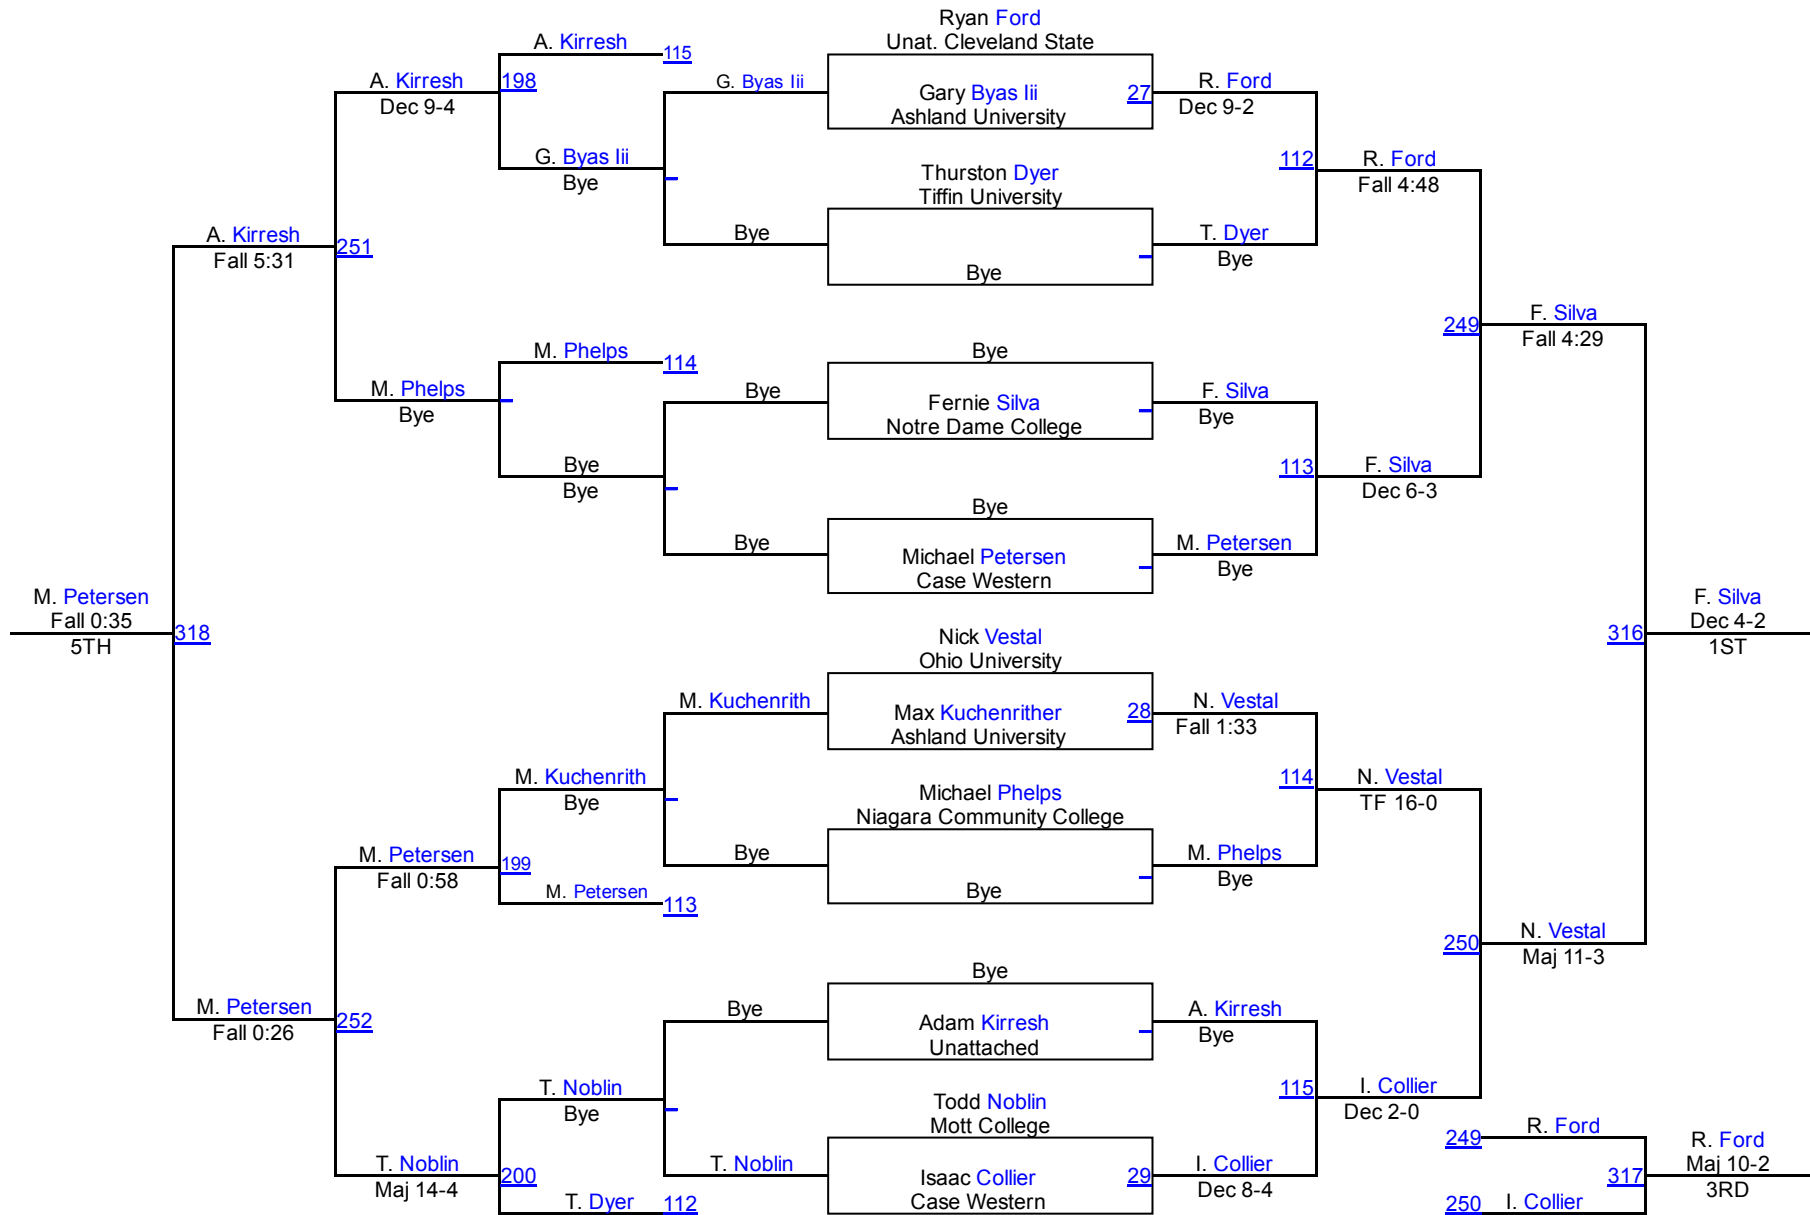

Ohio Intercollegiate Open

Freshman/Sophomore 149