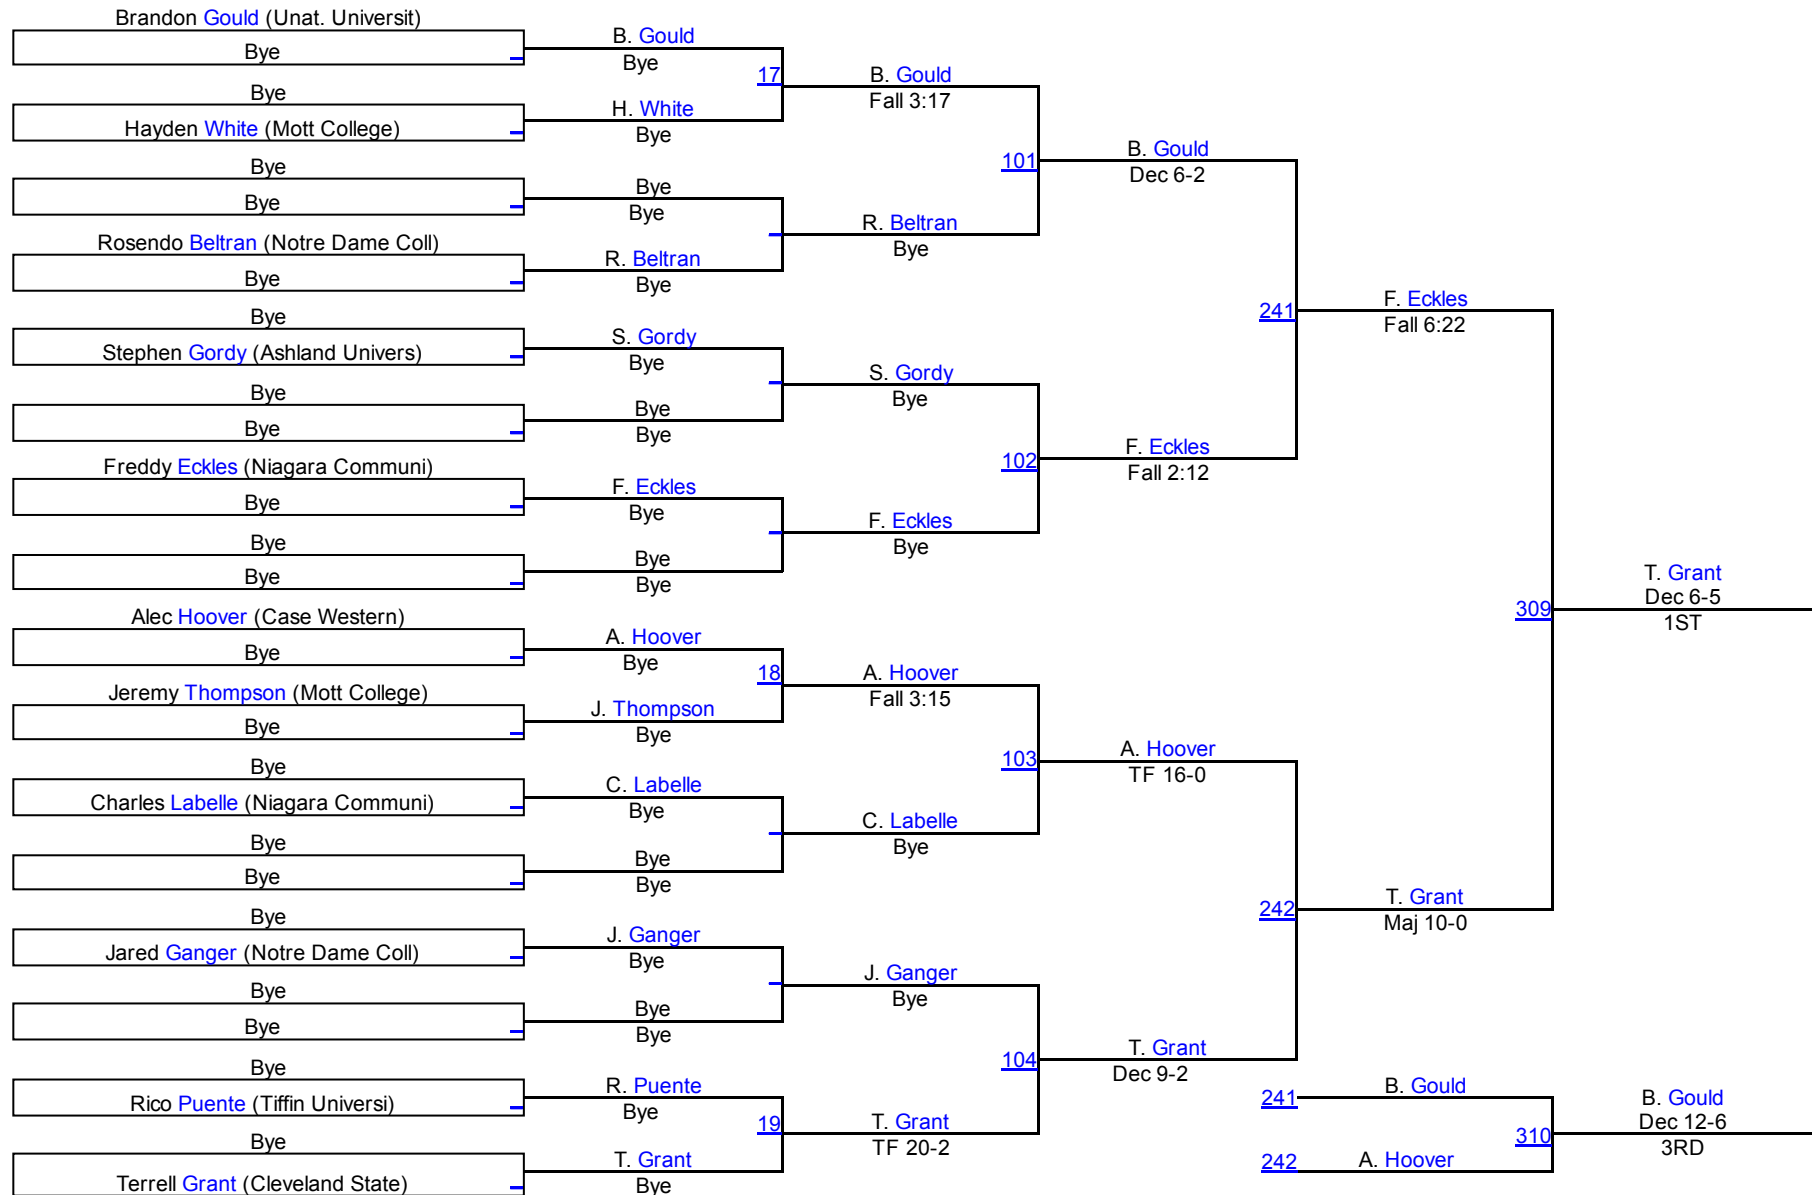

Ohio Intercollegiate Open Wrestling Tournament

November 13, 2016

FRESHMAN/SOPHMORE DIVISION

1. Ashland University	6391	0.0
2. Case Western	6388	0.0
3. Cleveland State	6374	0.0
4. Eastern Michigan	6384	0.0
5. Edinboro	6378	0.0
6. JCU	6386	0.0
7. KENT STATE	6367	0.0
8. Lake Erie	6377	0.0
9. Mercyhurst University	6382	0.0
10. Mott College	6381	0.0
11. Navy	6376	0.0
12. Niagara Community College	6390	0.0
13. Notre Dame College	6375	0.0
14. Ohio state university	6387	0.0
15. Ohio State Wrestling Club	6389	0.0
16. Ohio University	6368	0.0
17. Penn	6379	0.0
18. Penn state fayette	6392	0.0
19. Pitt	6369	0.0
20. Seton Hill University	6380	0.0
21. The University of Findlay	6373	0.0
22. Tiffin University	6370	0.0
23. Unattached	6372	0.0
24. University of Buffalo	6371	0.0
25. Wheeling Jesuit University	6385	0.0
26. WVU	6383	0.0

Ohio Intercollegiate Open

Freshman/Sophomore 125

Ohio Intercollegiate Open

Freshman/Sophomore 133

Freshman/Sophomore 133

Ohio Intercollegiate Open

Freshman/Sophomore 141

Ohio Intercollegiate Open