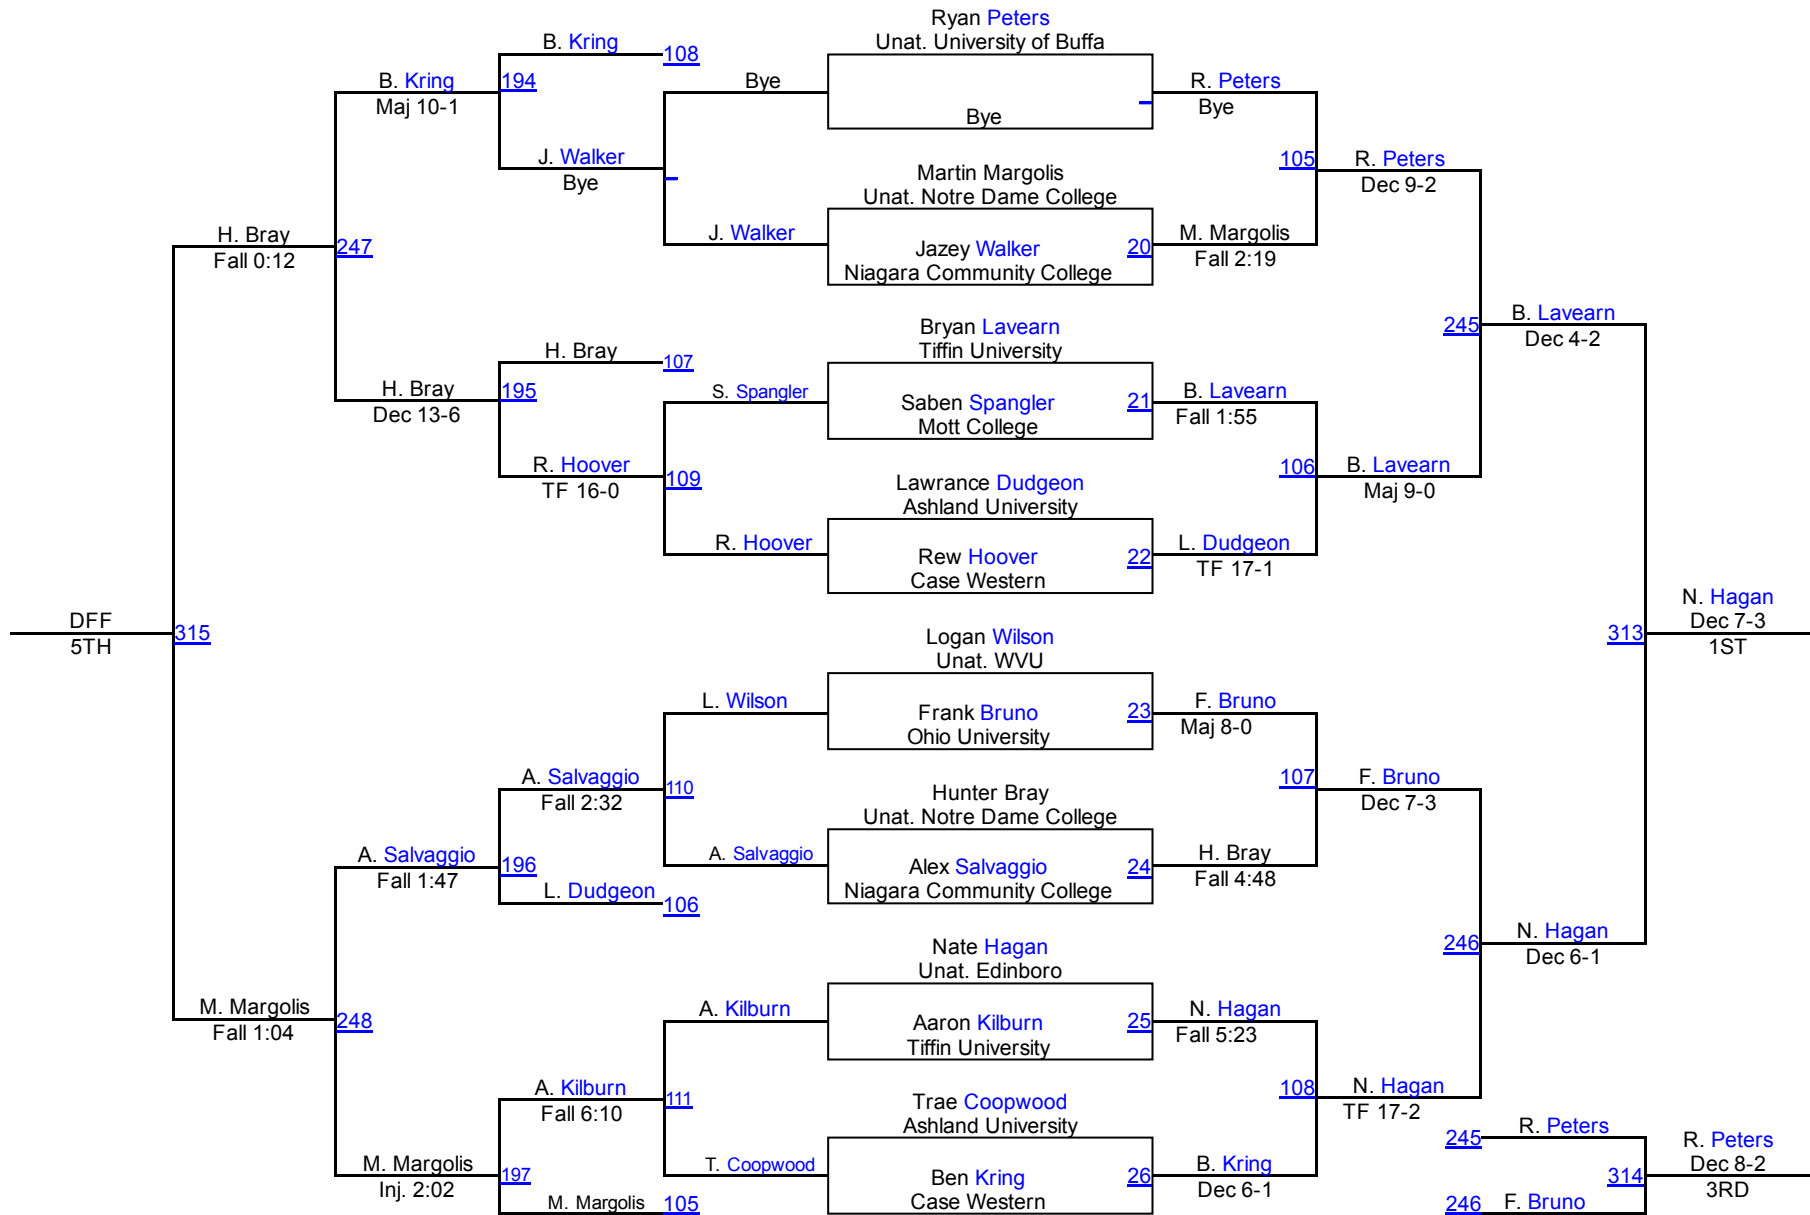

Ohio Intercollegiate Open Wrestling Tournament

November 13, 2016

FRESHMAN/SOPHMORE DIVISION

1. Ashland University	6391	0.0
2. Case Western	6388	0.0
3. Cleveland State	6374	0.0
4. Eastern Michigan	6384	0.0
5. Edinboro	6378	0.0
6. JCU	6386	0.0
7. KENT STATE	6367	0.0
8. Lake Erie	6377	0.0
9. Mercyhurst University	6382	0.0
10. Mott College	6381	0.0
11. Navy	6376	0.0
12. Niagara Community College	6390	0.0
13. Notre Dame College	6375	0.0
14. Ohio state university	6387	0.0
15. Ohio State Wrestling Club	6389	0.0
16. Ohio University	6368	0.0
17. Penn	6379	0.0
18. Penn state fayette	6392	0.0
19. Pitt	6369	0.0
20. Seton Hill University	6380	0.0
21. The University of Findlay	6373	0.0
22. Tiffin University	6370	0.0
23. Unattached	6372	0.0
24. University of Buffalo	6371	0.0
25. Wheeling Jesuit University	6385	0.0
26. WVU	6383	0.0

Ohio Intercollegiate Open

Freshman/Sophomore 125

Ohio Intercollegiate Open

Freshman/Sophomore 133

Freshman/Sophomore 133

Ohio Intercollegiate Open

Freshman/Sophomore 141

Ohio Intercollegiate Open