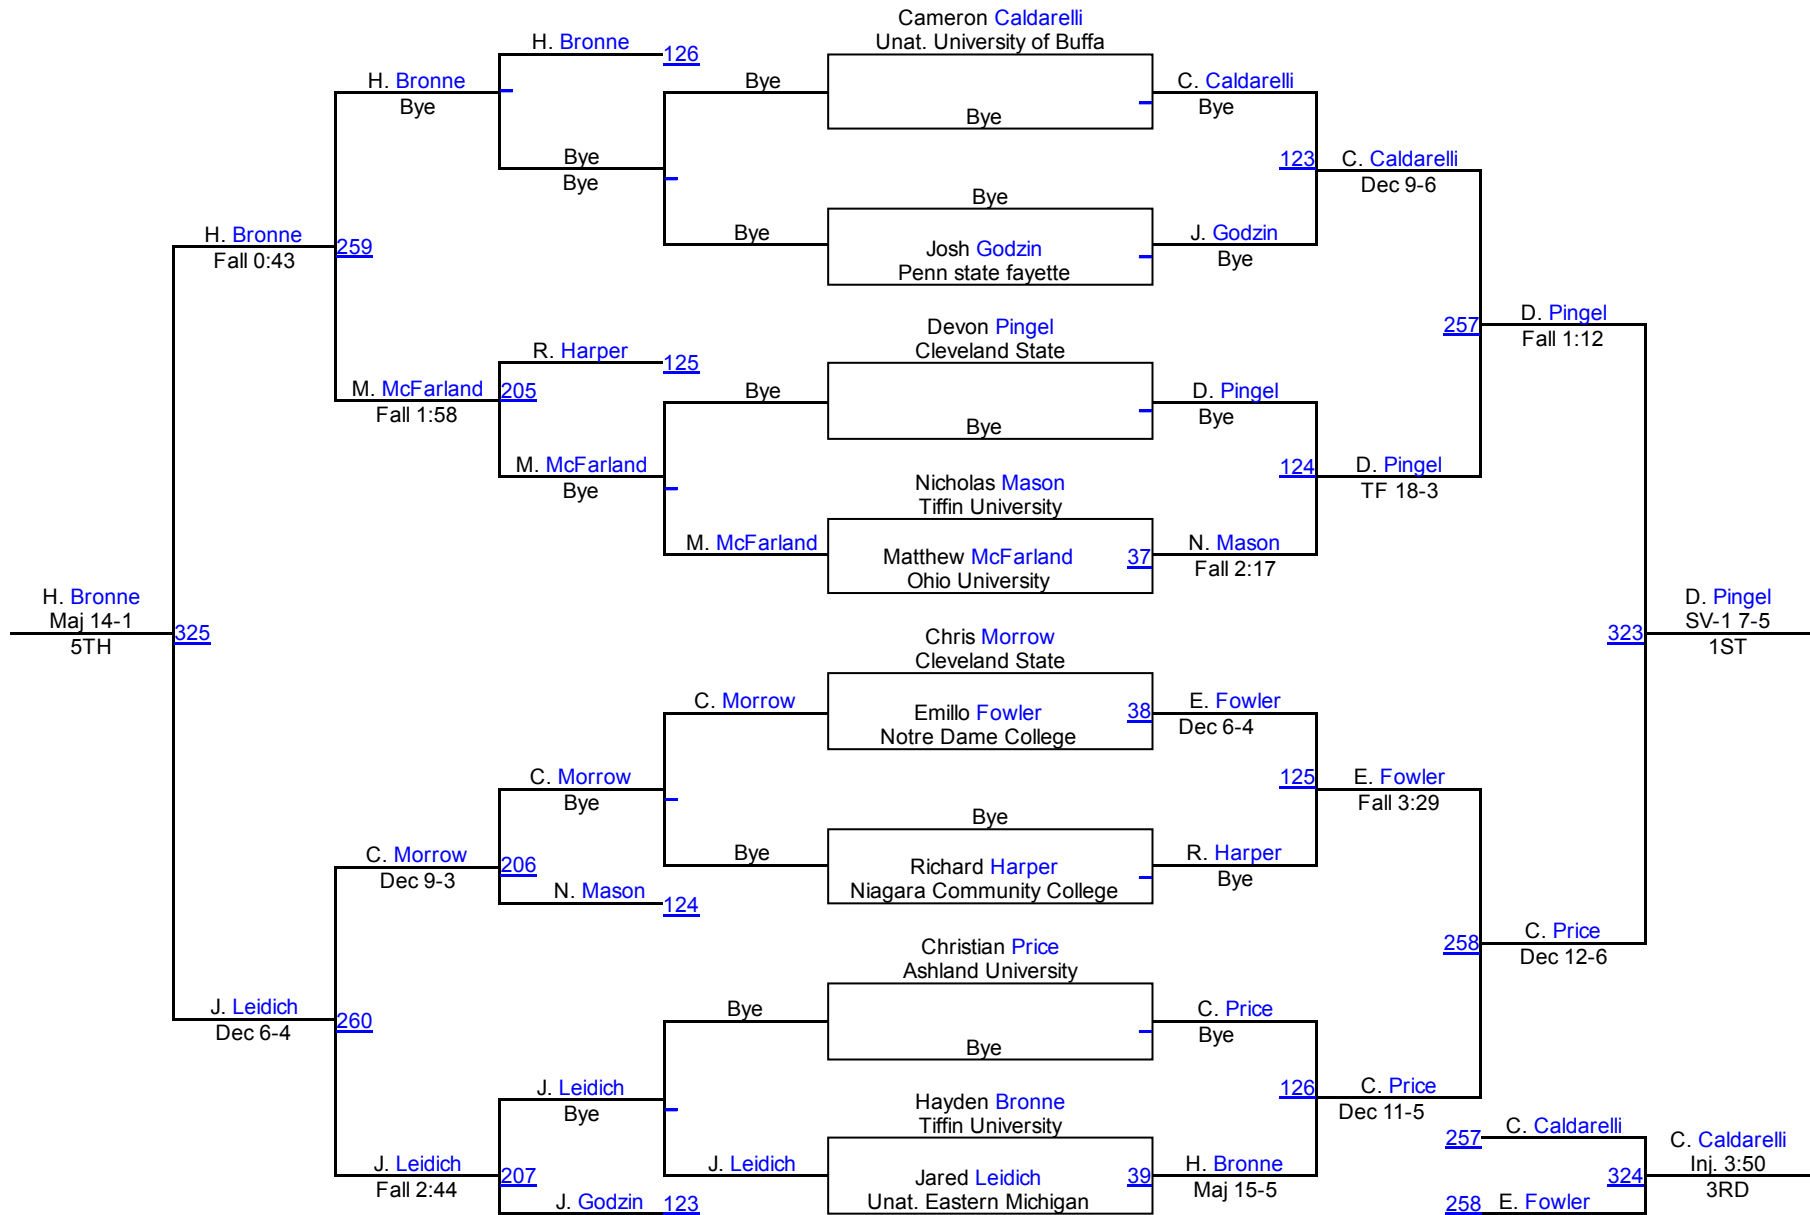

Ohio Intercollegiate Open Wrestling Tournament

November 13, 2016

FRESHMAN/SOPHMORE DIVISION

1. Ashland University	6391	0.0
2. Case Western	6388	0.0
3. Cleveland State	6374	0.0
4. Eastern Michigan	6384	0.0
5. Edinboro	6378	0.0
6. JCU	6386	0.0
7. KENT STATE	6367	0.0
8. Lake Erie	6377	0.0
9. Mercyhurst University	6382	0.0
10. Mott College	6381	0.0
11. Navy	6376	0.0
12. Niagara Community College	6390	0.0
13. Notre Dame College	6375	0.0
14. Ohio state university	6387	0.0
15. Ohio State Wrestling Club	6389	0.0
16. Ohio University	6368	0.0
17. Penn	6379	0.0
18. Penn state fayette	6392	0.0
19. Pitt	6369	0.0
20. Seton Hill University	6380	0.0
21. The University of Findlay	6373	0.0
22. Tiffin University	6370	0.0
23. Unattached	6372	0.0
24. University of Buffalo	6371	0.0
25. Wheeling Jesuit University	6385	0.0
26. WVU	6383	0.0

Ohio Intercollegiate Open

Freshman/Sophomore 125

Ohio Intercollegiate Open

Freshman/Sophomore 133

Freshman/Sophomore 133

Ohio Intercollegiate Open

Freshman/Sophomore 141

Ohio Intercollegiate Open

Freshman/Sophomore 149

Ohio Intercollegiate Open

Freshman/Sophomore 157

Ohio Intercollegiate Open

Freshman/Sophomore 165

Freshman/Sophomore 165

Ohio Intercollegiate Open

Freshman/Sophomore 174