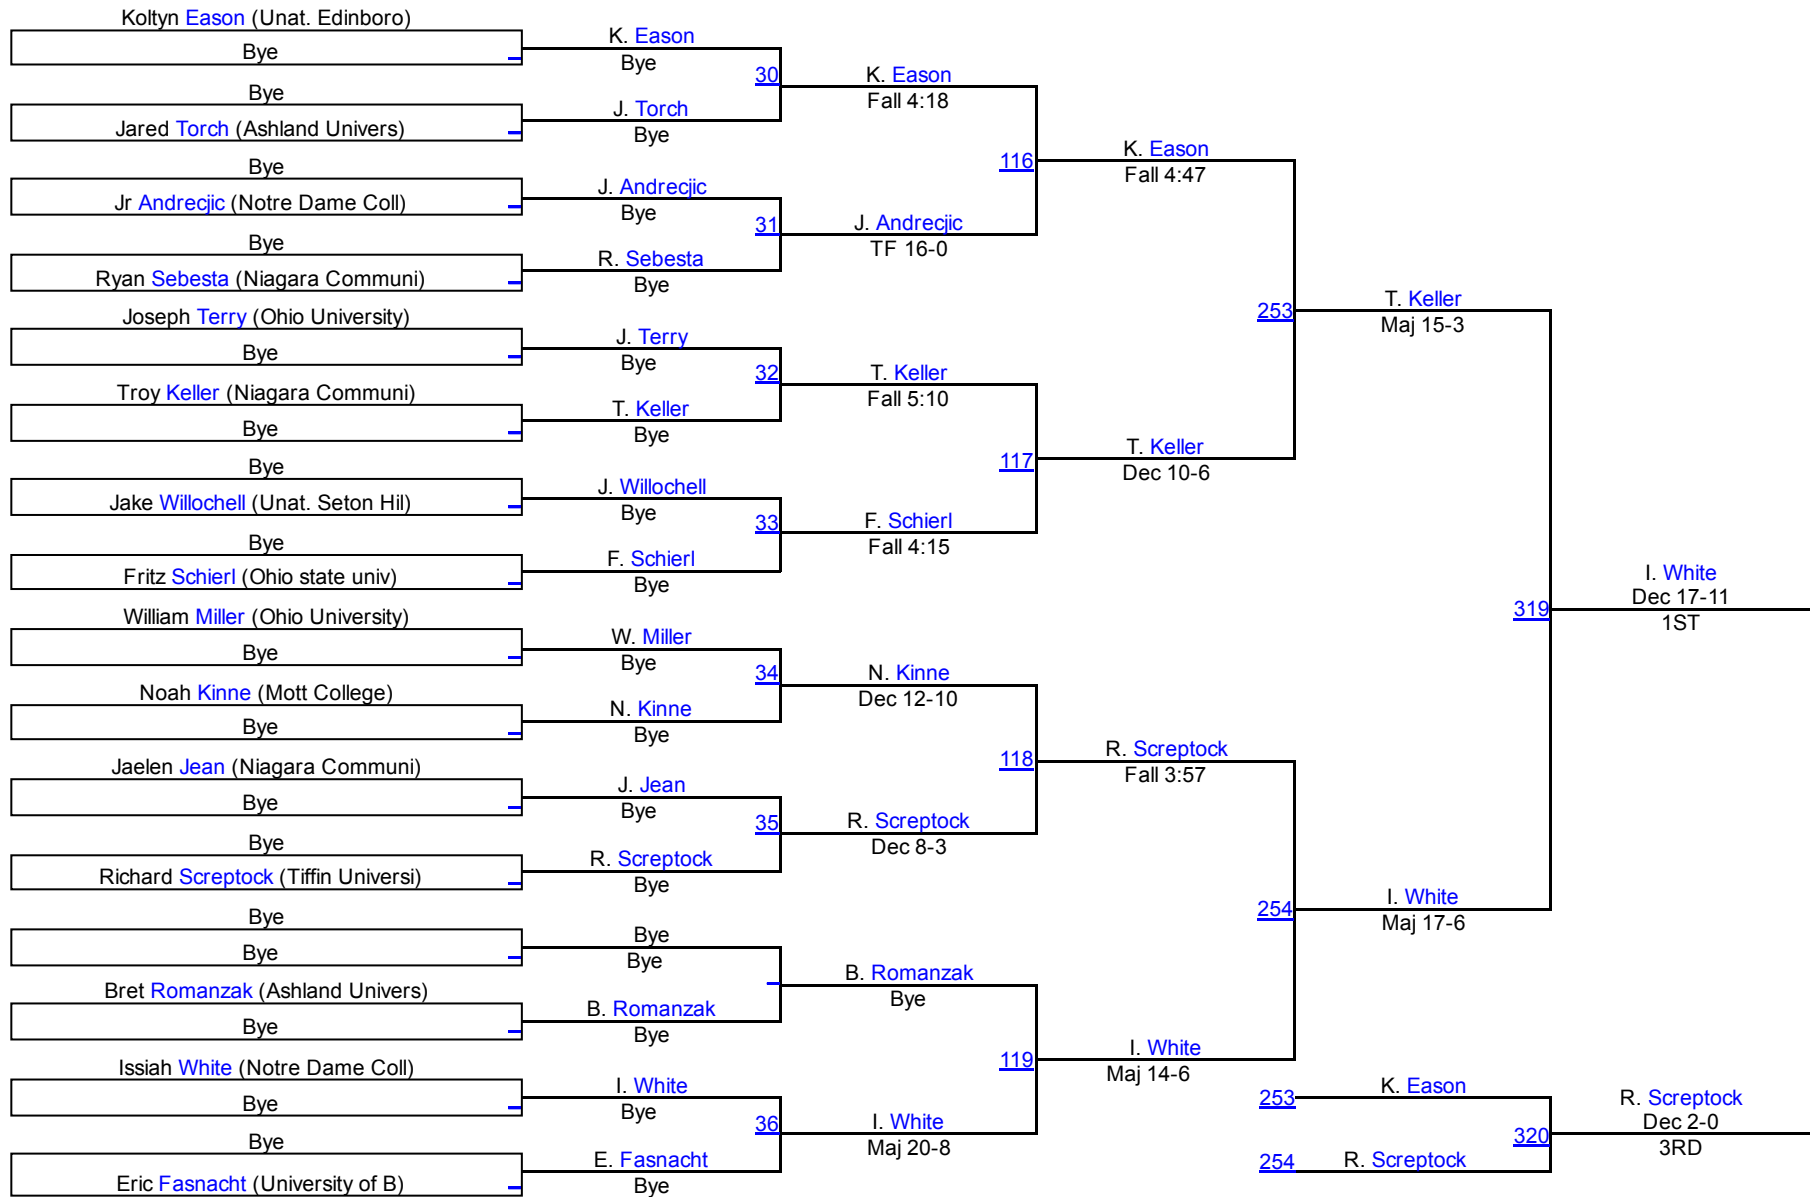

Ohio Intercollegiate Open Wrestling Tournament

November 13, 2016

FRESHMAN/SOPHMORE DIVISION

1. Ashland University	6391	0.0
2. Case Western	6388	0.0
3. Cleveland State	6374	0.0
4. Eastern Michigan	6384	0.0
5. Edinboro	6378	0.0
6. JCU	6386	0.0
7. KENT STATE	6367	0.0
8. Lake Erie	6377	0.0
9. Mercyhurst University	6382	0.0
10. Mott College	6381	0.0
11. Navy	6376	0.0
12. Niagara Community College	6390	0.0
13. Notre Dame College	6375	0.0
14. Ohio state university	6387	0.0
15. Ohio State Wrestling Club	6389	0.0
16. Ohio University	6368	0.0
17. Penn	6379	0.0
18. Penn state fayette	6392	0.0
19. Pitt	6369	0.0
20. Seton Hill University	6380	0.0
21. The University of Findlay	6373	0.0
22. Tiffin University	6370	0.0
23. Unattached	6372	0.0
24. University of Buffalo	6371	0.0
25. Wheeling Jesuit University	6385	0.0
26. WVU	6383	0.0

Ohio Intercollegiate Open

Freshman/Sophomore 125

Ohio Intercollegiate Open

Freshman/Sophomore 133

Freshman/Sophomore 133

Ohio Intercollegiate Open

Freshman/Sophomore 141

Ohio Intercollegiate Open

Freshman/Sophomore 149

Ohio Intercollegiate Open

Freshman/Sophomore 157

Ohio Intercollegiate Open

Freshman/Sophomore 165

Freshman/Sophomore 165

Ohio Intercollegiate Open

Freshman/Sophomore 174