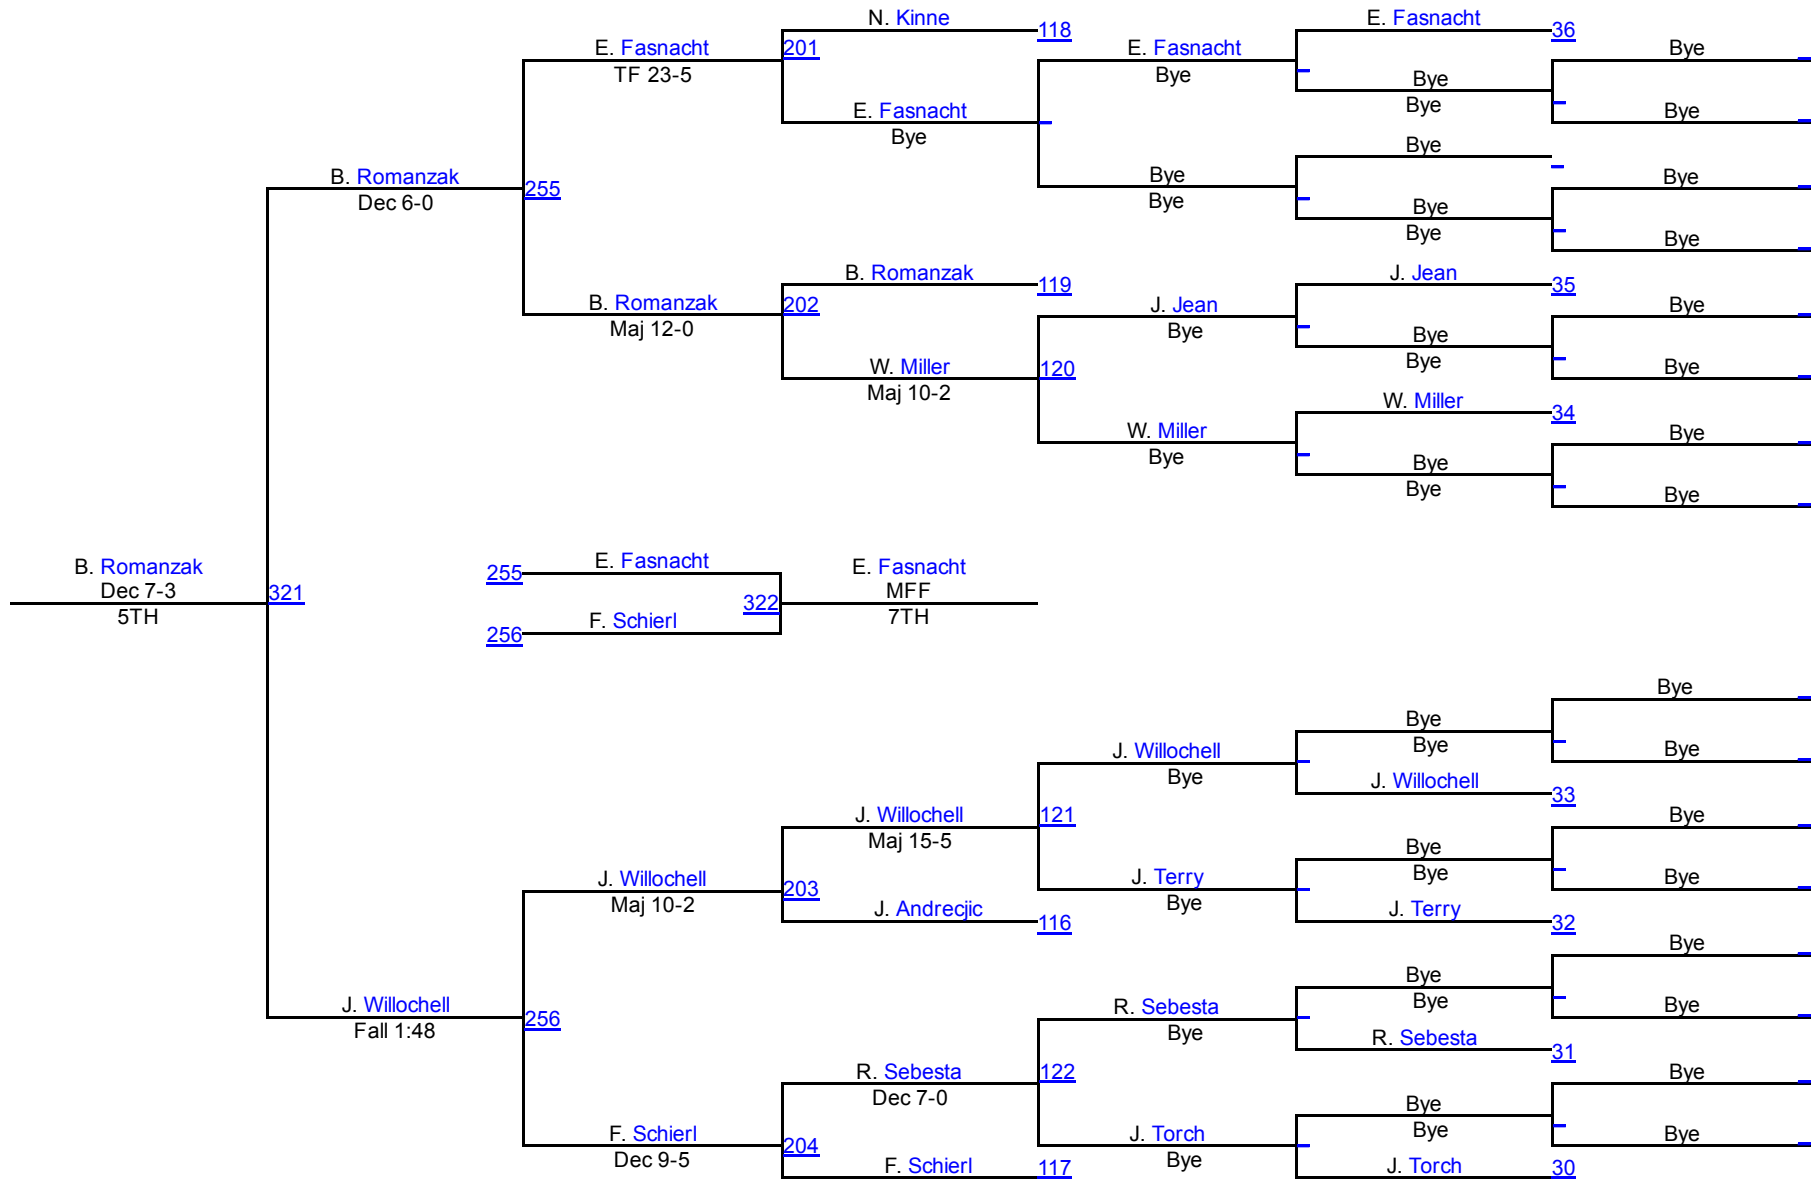

Ohio Intercollegiate Open Wrestling Tournament

November 13, 2016

FRESHMAN/SOPHMORE DIVISION

1. Ashland University	6391	0.0
2. Case Western	6388	0.0
3. Cleveland State	6374	0.0
4. Eastern Michigan	6384	0.0
5. Edinboro	6378	0.0
6. JCU	6386	0.0
7. KENT STATE	6367	0.0
8. Lake Erie	6377	0.0
9. Mercyhurst University	6382	0.0
10. Mott College	6381	0.0
11. Navy	6376	0.0
12. Niagara Community College	6390	0.0
13. Notre Dame College	6375	0.0
14. Ohio state university	6387	0.0
15. Ohio State Wrestling Club	6389	0.0
16. Ohio University	6368	0.0
17. Penn	6379	0.0
18. Penn state fayette	6392	0.0
19. Pitt	6369	0.0
20. Seton Hill University	6380	0.0
21. The University of Findlay	6373	0.0
22. Tiffin University	6370	0.0
23. Unattached	6372	0.0
24. University of Buffalo	6371	0.0
25. Wheeling Jesuit University	6385	0.0
26. WVU	6383	0.0

Ohio Intercollegiate Open

Freshman/Sophomore 125

Ohio Intercollegiate Open

Freshman/Sophomore 133

Freshman/Sophomore 133

Ohio Intercollegiate Open

Freshman/Sophomore 141

Ohio Intercollegiate Open

Freshman/Sophomore 149

Ohio Intercollegiate Open

Freshman/Sophomore 157

Ohio Intercollegiate Open

Freshman/Sophomore 165

Freshman/Sophomore 165

Ohio Intercollegiate Open

Freshman/Sophomore 174

Ohio Intercollegiate Open

Freshman/Sophomore 184

Ohio Intercollegiate Open

Freshman/Sophomore 197

Ohio Intercollegiate Open

Freshman/Sophomore 285