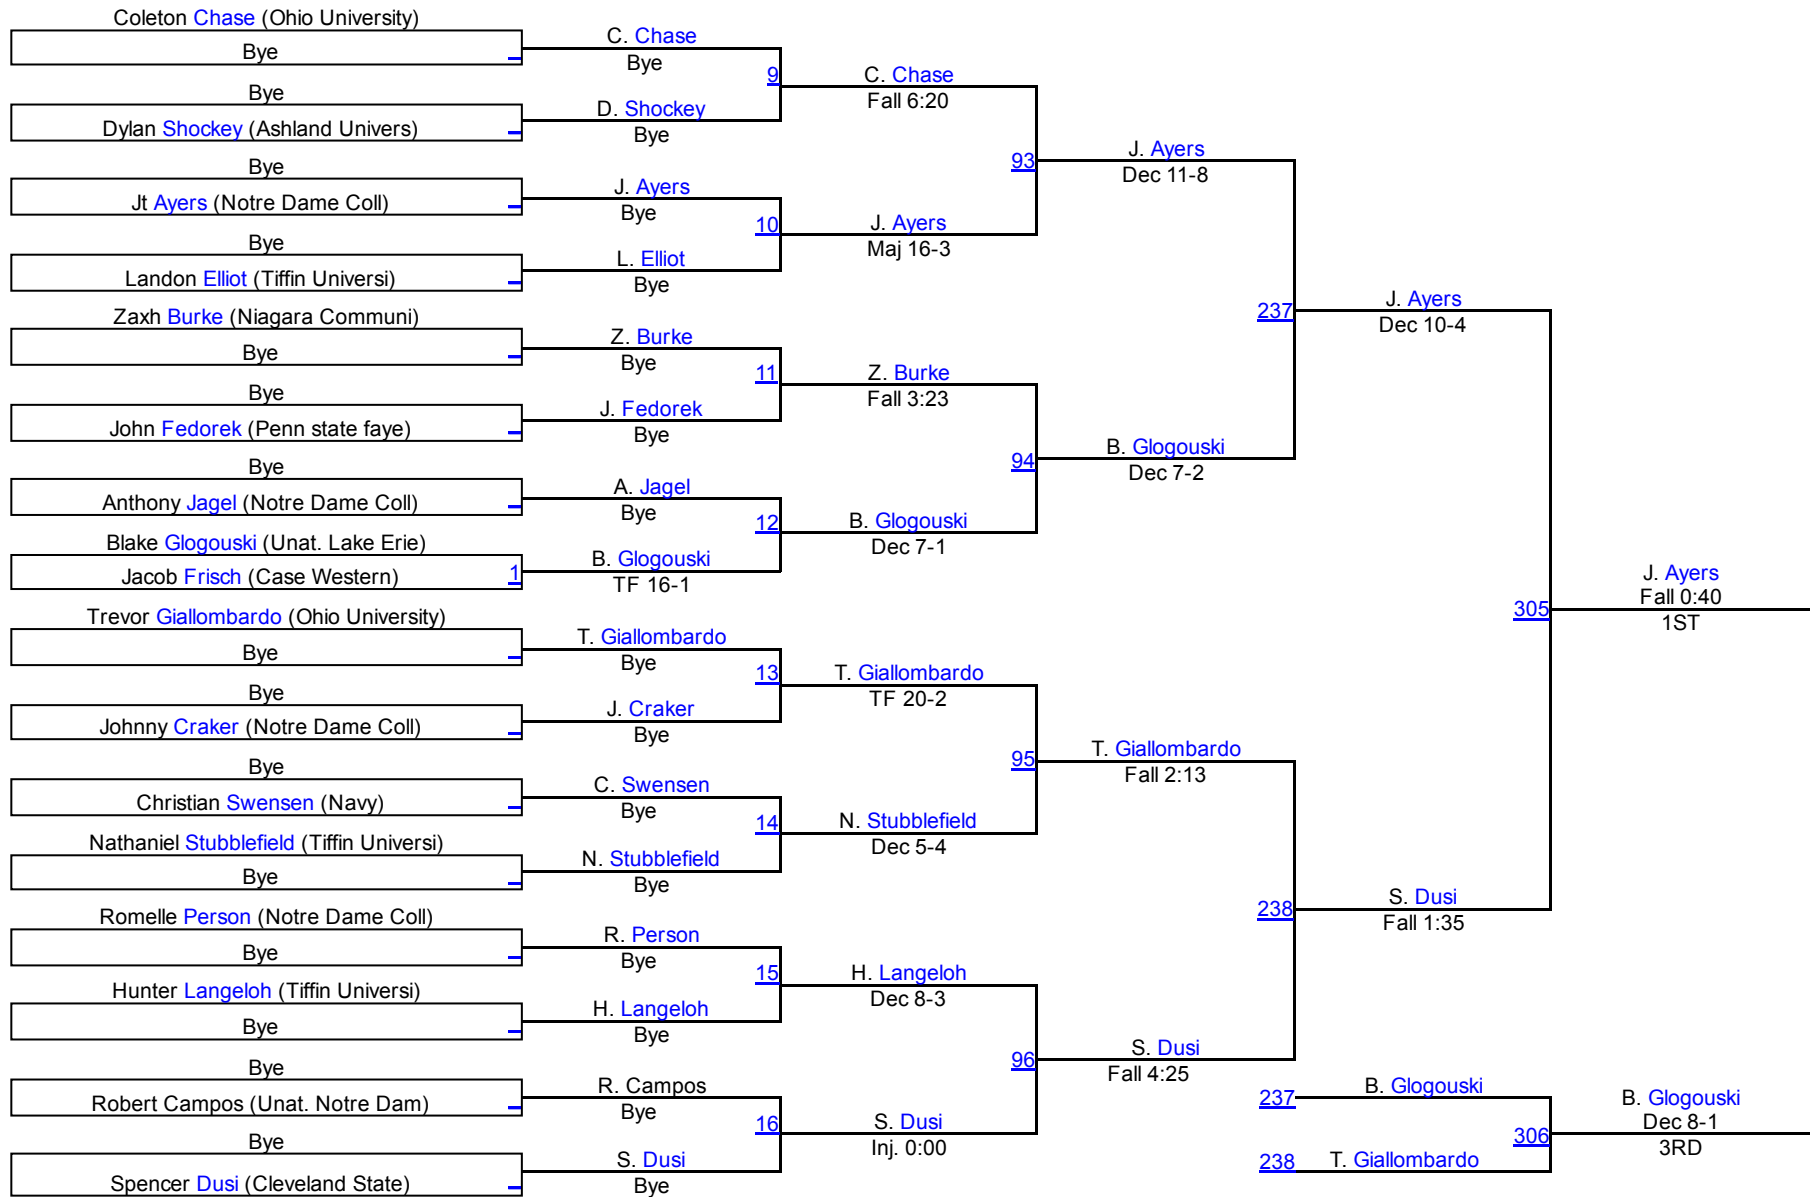

Ohio Intercollegiate Open Wrestling Tournament

November 13, 2016

FRESHMAN/SOPHMORE DIVISION

1. Ashland University	6391	0.0
2. Case Western	6388	0.0
3. Cleveland State	6374	0.0
4. Eastern Michigan	6384	0.0
5. Edinboro	6378	0.0
6. JCU	6386	0.0
7. KENT STATE	6367	0.0
8. Lake Erie	6377	0.0
9. Mercyhurst University	6382	0.0
10. Mott College	6381	0.0
11. Navy	6376	0.0
12. Niagara Community College	6390	0.0
13. Notre Dame College	6375	0.0
14. Ohio state university	6387	0.0
15. Ohio State Wrestling Club	6389	0.0
16. Ohio University	6368	0.0
17. Penn	6379	0.0
18. Penn state fayette	6392	0.0
19. Pitt	6369	0.0
20. Seton Hill University	6380	0.0
21. The University of Findlay	6373	0.0
22. Tiffin University	6370	0.0
23. Unattached	6372	0.0
24. University of Buffalo	6371	0.0
25. Wheeling Jesuit University	6385	0.0
26. WVU	6383	0.0

Ohio Intercollegiate Open

Freshman/Sophomore 125

Ohio Intercollegiate Open

Freshman/Sophomore 133

Freshman/Sophomore 133

Ohio Intercollegiate Open

Freshman/Sophomore 141

Ohio Intercollegiate Open