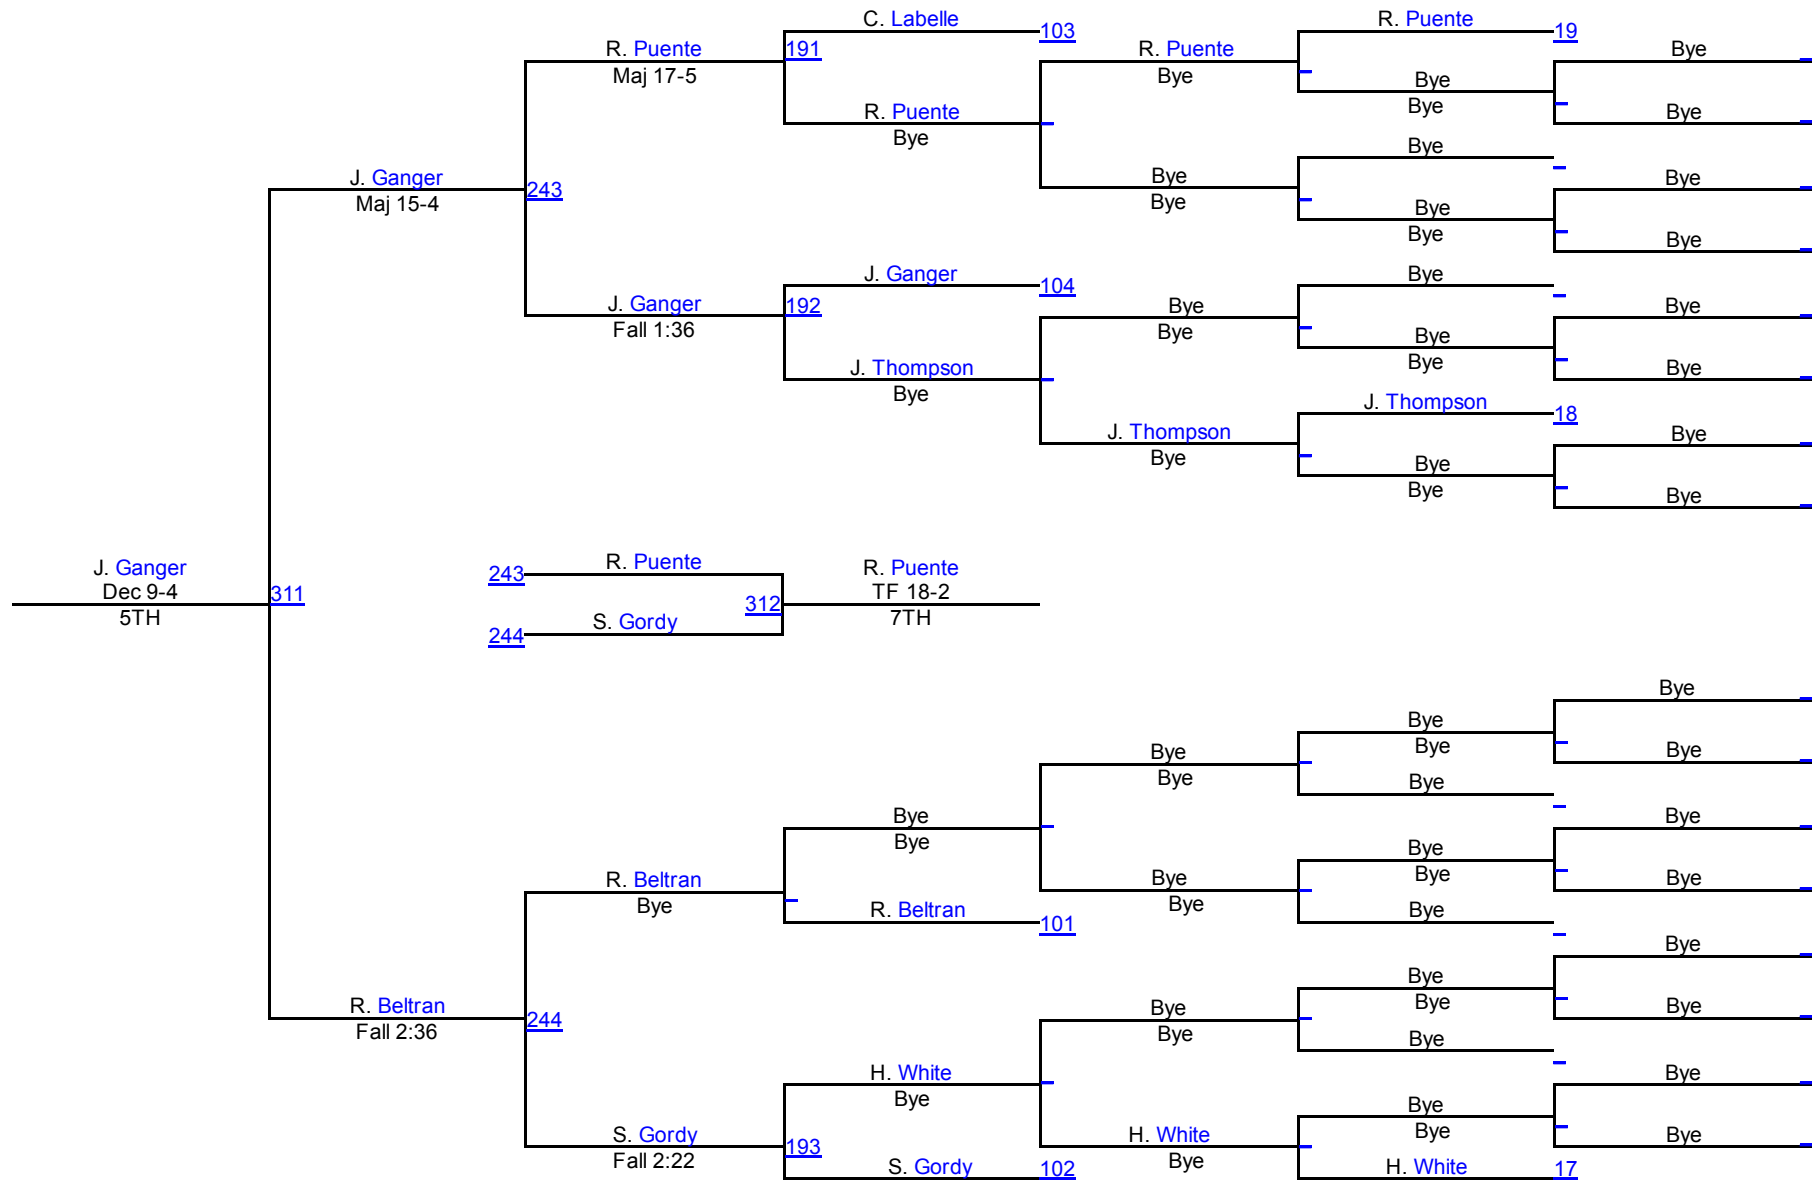

Ohio Intercollegiate Open Wrestling Tournament

November 13, 2016

FRESHMAN/SOPHMORE DIVISION

1. Ashland University	6391	0.0
2. Case Western	6388	0.0
3. Cleveland State	6374	0.0
4. Eastern Michigan	6384	0.0
5. Edinboro	6378	0.0
6. JCU	6386	0.0
7. KENT STATE	6367	0.0
8. Lake Erie	6377	0.0
9. Mercyhurst University	6382	0.0
10. Mott College	6381	0.0
11. Navy	6376	0.0
12. Niagara Community College	6390	0.0
13. Notre Dame College	6375	0.0
14. Ohio state university	6387	0.0
15. Ohio State Wrestling Club	6389	0.0
16. Ohio University	6368	0.0
17. Penn	6379	0.0
18. Penn state fayette	6392	0.0
19. Pitt	6369	0.0
20. Seton Hill University	6380	0.0
21. The University of Findlay	6373	0.0
22. Tiffin University	6370	0.0
23. Unattached	6372	0.0
24. University of Buffalo	6371	0.0
25. Wheeling Jesuit University	6385	0.0
26. WVU	6383	0.0

Ohio Intercollegiate Open

Freshman/Sophomore 125

Ohio Intercollegiate Open

Freshman/Sophomore 133

Freshman/Sophomore 133

Ohio Intercollegiate Open

Freshman/Sophomore 141

Ohio Intercollegiate Open

Freshman/Sophomore 149

Ohio Intercollegiate Open

Freshman/Sophomore 157

Ohio Intercollegiate Open

Freshman/Sophomore 165

Freshman/Sophomore 165

Ohio Intercollegiate Open

Freshman/Sophomore 174