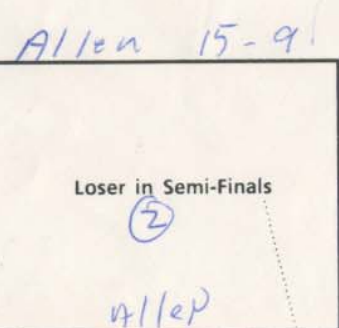

112 POUND WEIGHT CLASS

1992 SECTION V WRESTLING TOURNAMENT (State Qualifier) FEB. 28 - 29, 1992

112 POUND WEIGHT CLASS

- C1 Dan Henner (Red Creek) *Henner 4-2*
- D4 ~~Fred Gaines (Bolivar)~~
- A2 Arkee Allen (Irondequoit) *Allen 8-2*
- B3 ~~Lon Snook (Waterloo)~~
- B2 ~~George Swingle (Livonia)~~ *Allen*
- A3 ~~Todd Allen (Canandaigua)~~ *Detail*
- C4 ~~Mike Bell (Marcus Whitman)~~ *Bell 6-4*
- D1 ~~Fred Zona (South Seneca)~~
- A1 Alex Croog (Brighton) *Croog*
- B4 ~~Phil Sudore (Eastridge)~~
- C2 Kevin Schojan (Marion) *Schojan 10-3*
- D3 ~~Rich Hannon (Pavilion)~~
- D2 ~~Jeff Cooper (Holley)~~ *Cooper 5-0*
- C3 Dan Beaumont (Letchworth) *Barbera 9-5*
- A4 Jason Barbera (Spencerport) *Barbera 9-5*
- B1 ~~Greg Roberts (Pal-Mac)~~

Croog

**Section V
Champion
(State Qualifier)**