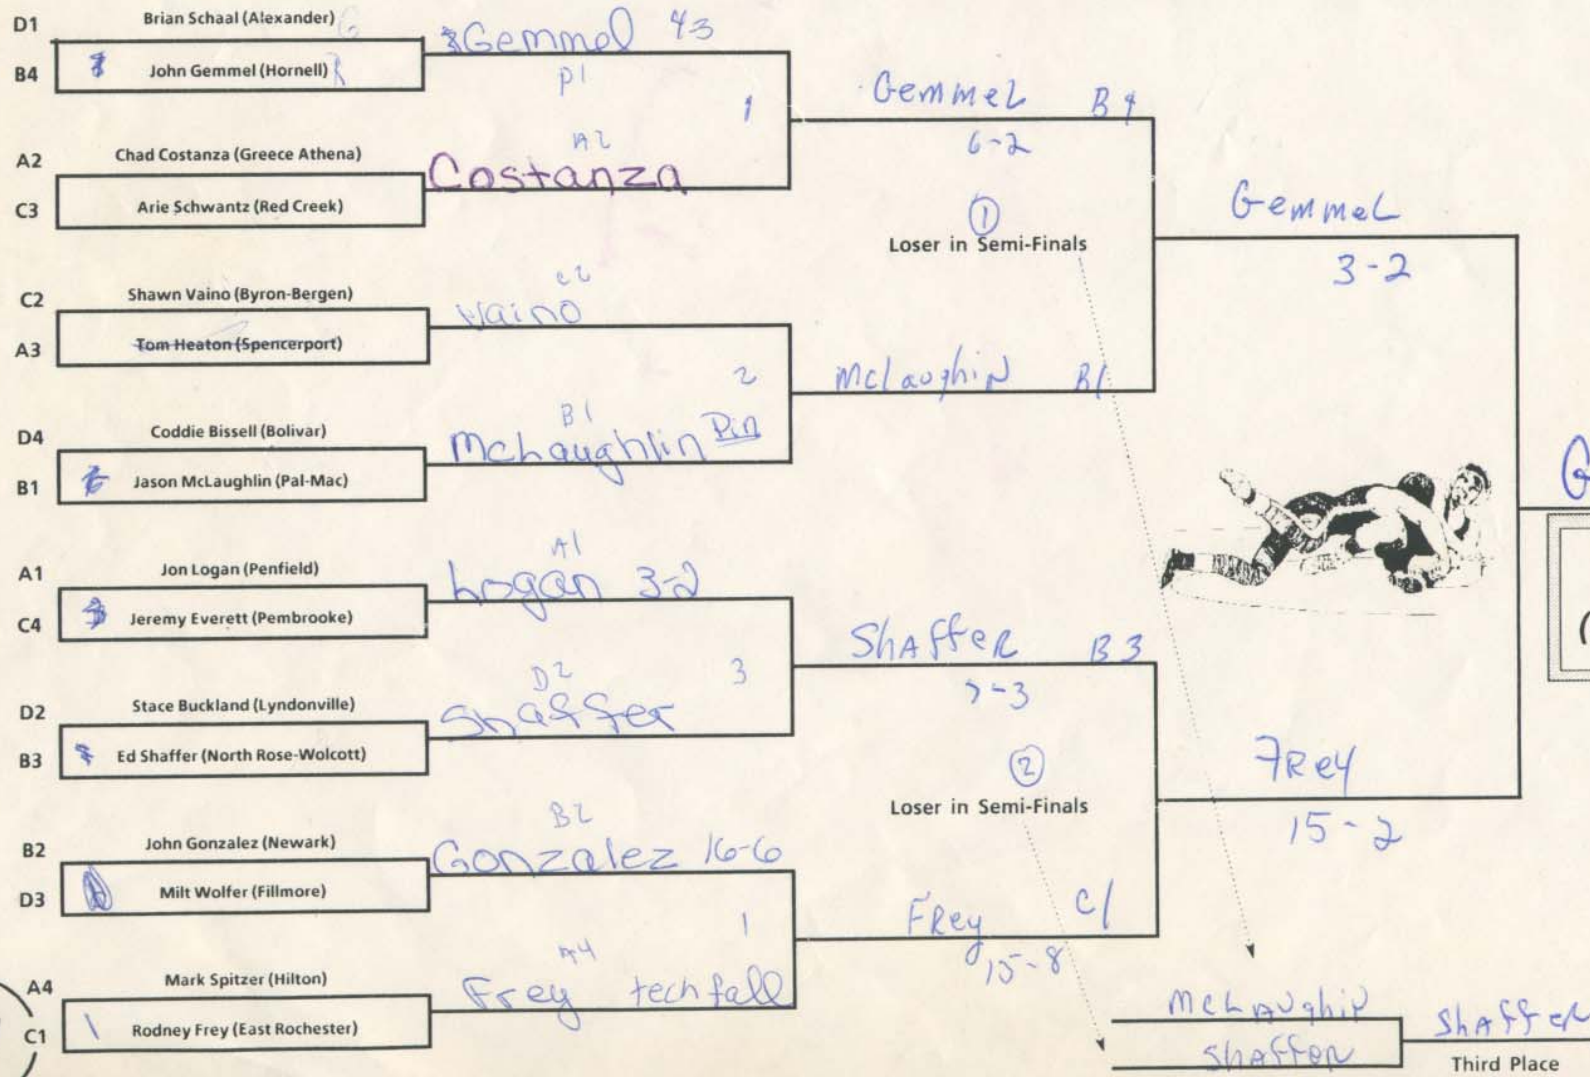

REPRODUCED BY ARMDRAG.COM COURTESY OF ROB MARTIN.

**1992**

**Section V**  
**(Super Sectionals)**

**State Qualifier**

**Feb. 28 - 29, 1992**

**Hosted by :**

**The Webster Warriors**

91 POUND WEIGHT CLASS

1992 SECTION V WRESTLING TOURNAMENT (State Qualifier) FEB. 28 - 29, 1992

91 POUND WEIGHT CLASS

**Section V  
Champion  
(State Qualifier)**

98 POUND WEIGHT CLASS

1992 SECTION V WRESTLING TOURNAMENT (State Qualifier) FEB. 28 - 29, 1992

98 POUND WEIGHT CLASS

Section V  
Champion  
(State Qualifier)

105 POUND WEIGHT CLASS

1992 SECTION V WRESTLING TOURNAMENT (State Qualifier) FEB. 28 - 29, 1992

105 POUND WEIGHT CLASS

112 POUND WEIGHT CLASS

1992 SECTION V WRESTLING TOURNAMENT (State Qualifier) FEB. 28 - 29, 1992