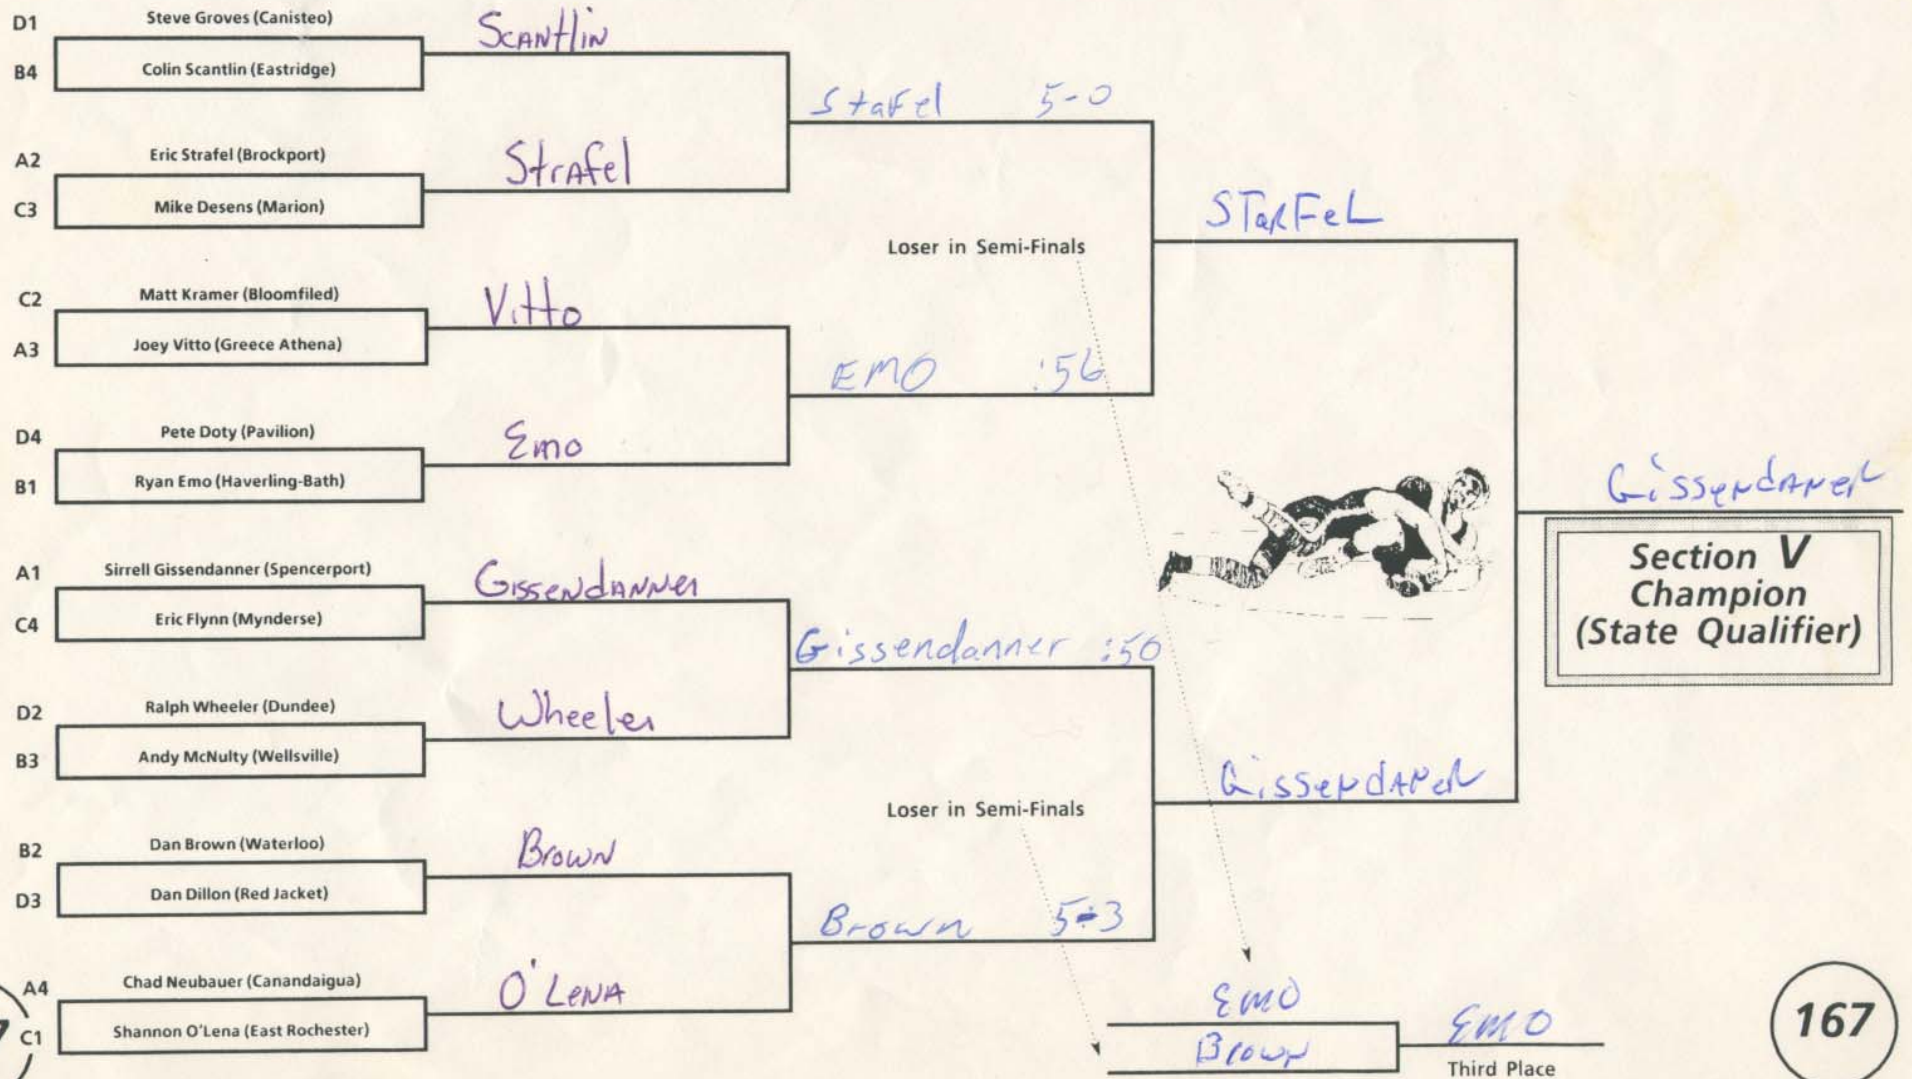

155 POUND WEIGHT CLASS

Section V  
Champion  
(State Qualifier)

67 POUND WEIGHT CLASS

1992 SECTION V WRESTLING TOURNAMENT (State Qualifier) FEB. 28 - 29, 1992

167 POUND WEIGHT CLASS

177 POUND WEIGHT CLASS

1992 SECTION V WRESTLING TOURNAMENT (State Qualifier) FEB. 28 - 29, 1992