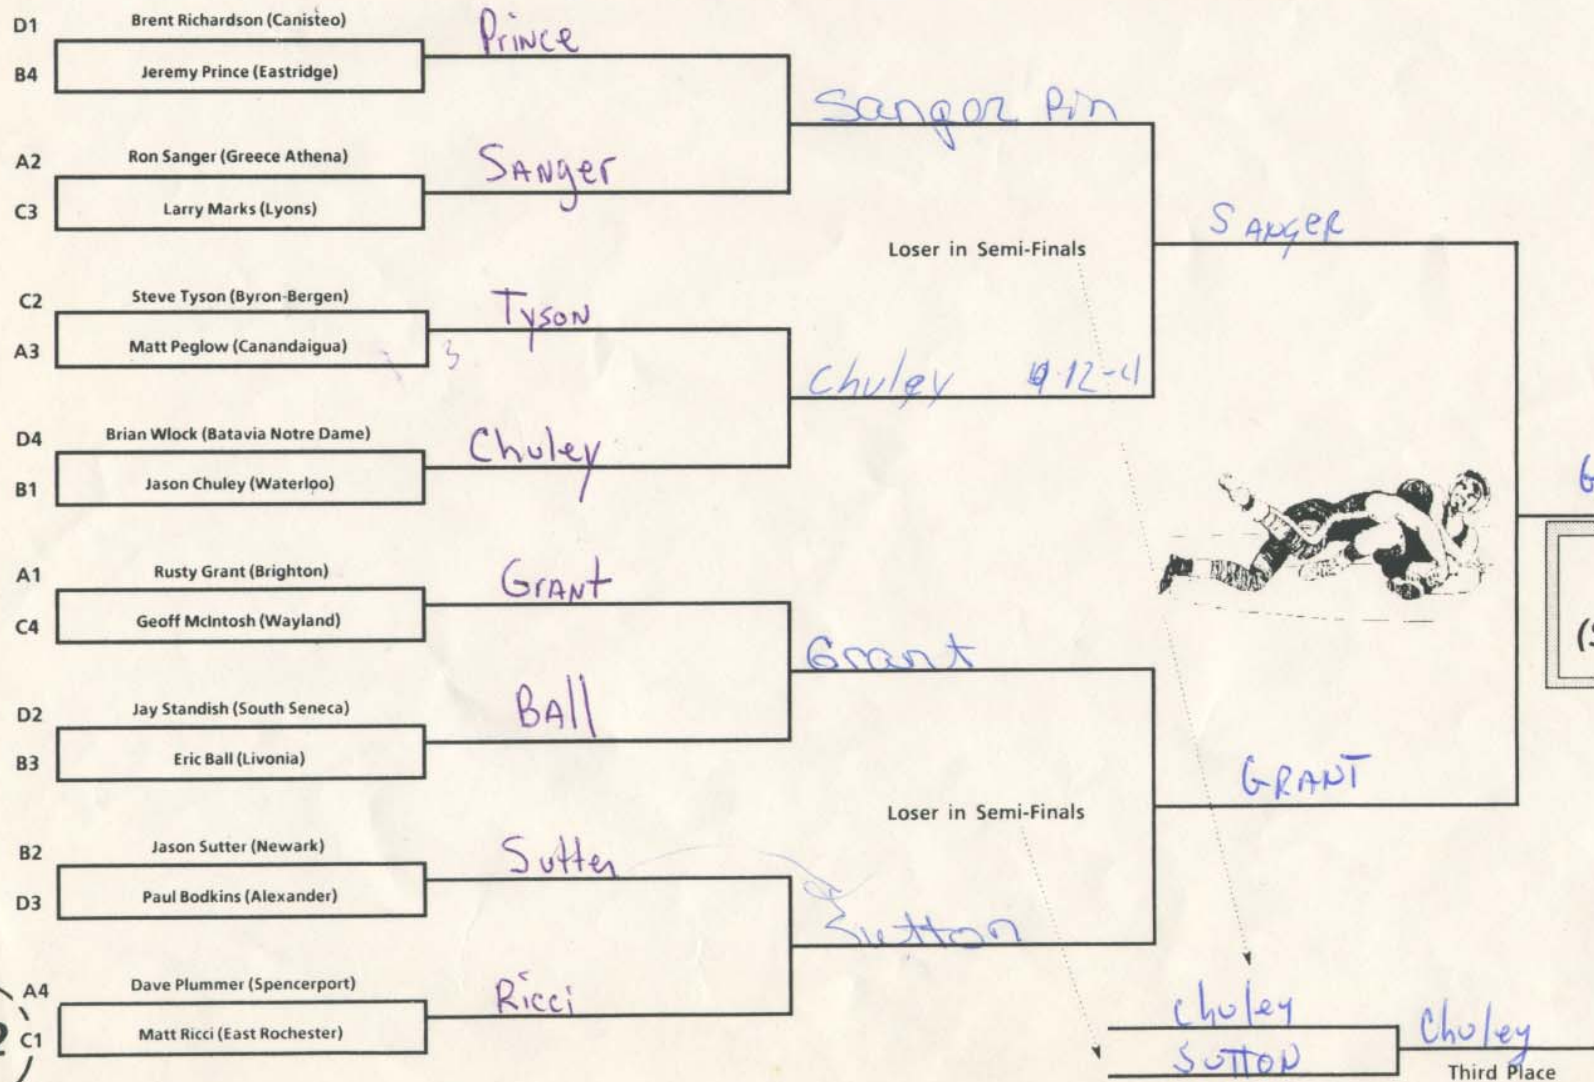

132 POUND WEIGHT CLASS

1992 SECTION V WRESTLING TOURNAMENT (State Qualifier) FEB. 28 - 29, 1992

132 POUND WEIGHT CLASS