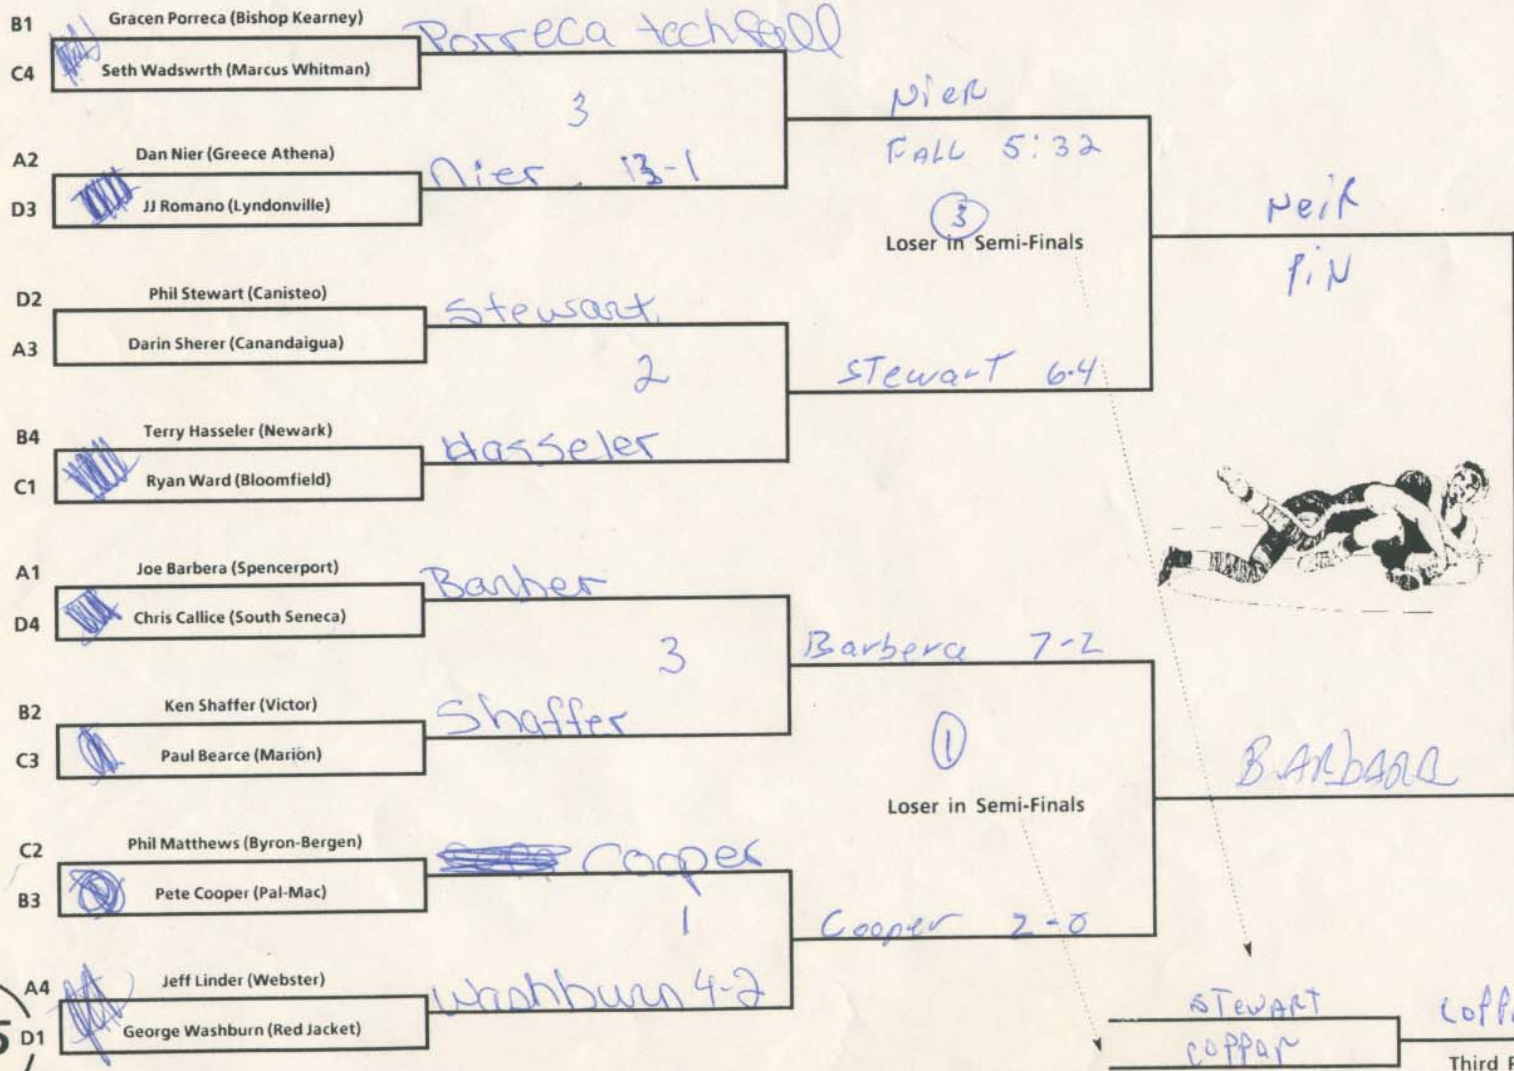

98 POUND WEIGHT CLASS

Section V  
Champion  
(State Qualifier)

105 POUND WEIGHT CLASS

1992 SECTION V WRESTLING TOURNAMENT (State Qualifier) FEB. 28 - 29, 1992

105 POUND WEIGHT CLASS

112 POUND WEIGHT CLASS

1992 SECTION V WRESTLING TOURNAMENT (State Qualifier) FEB. 28 - 29, 1992