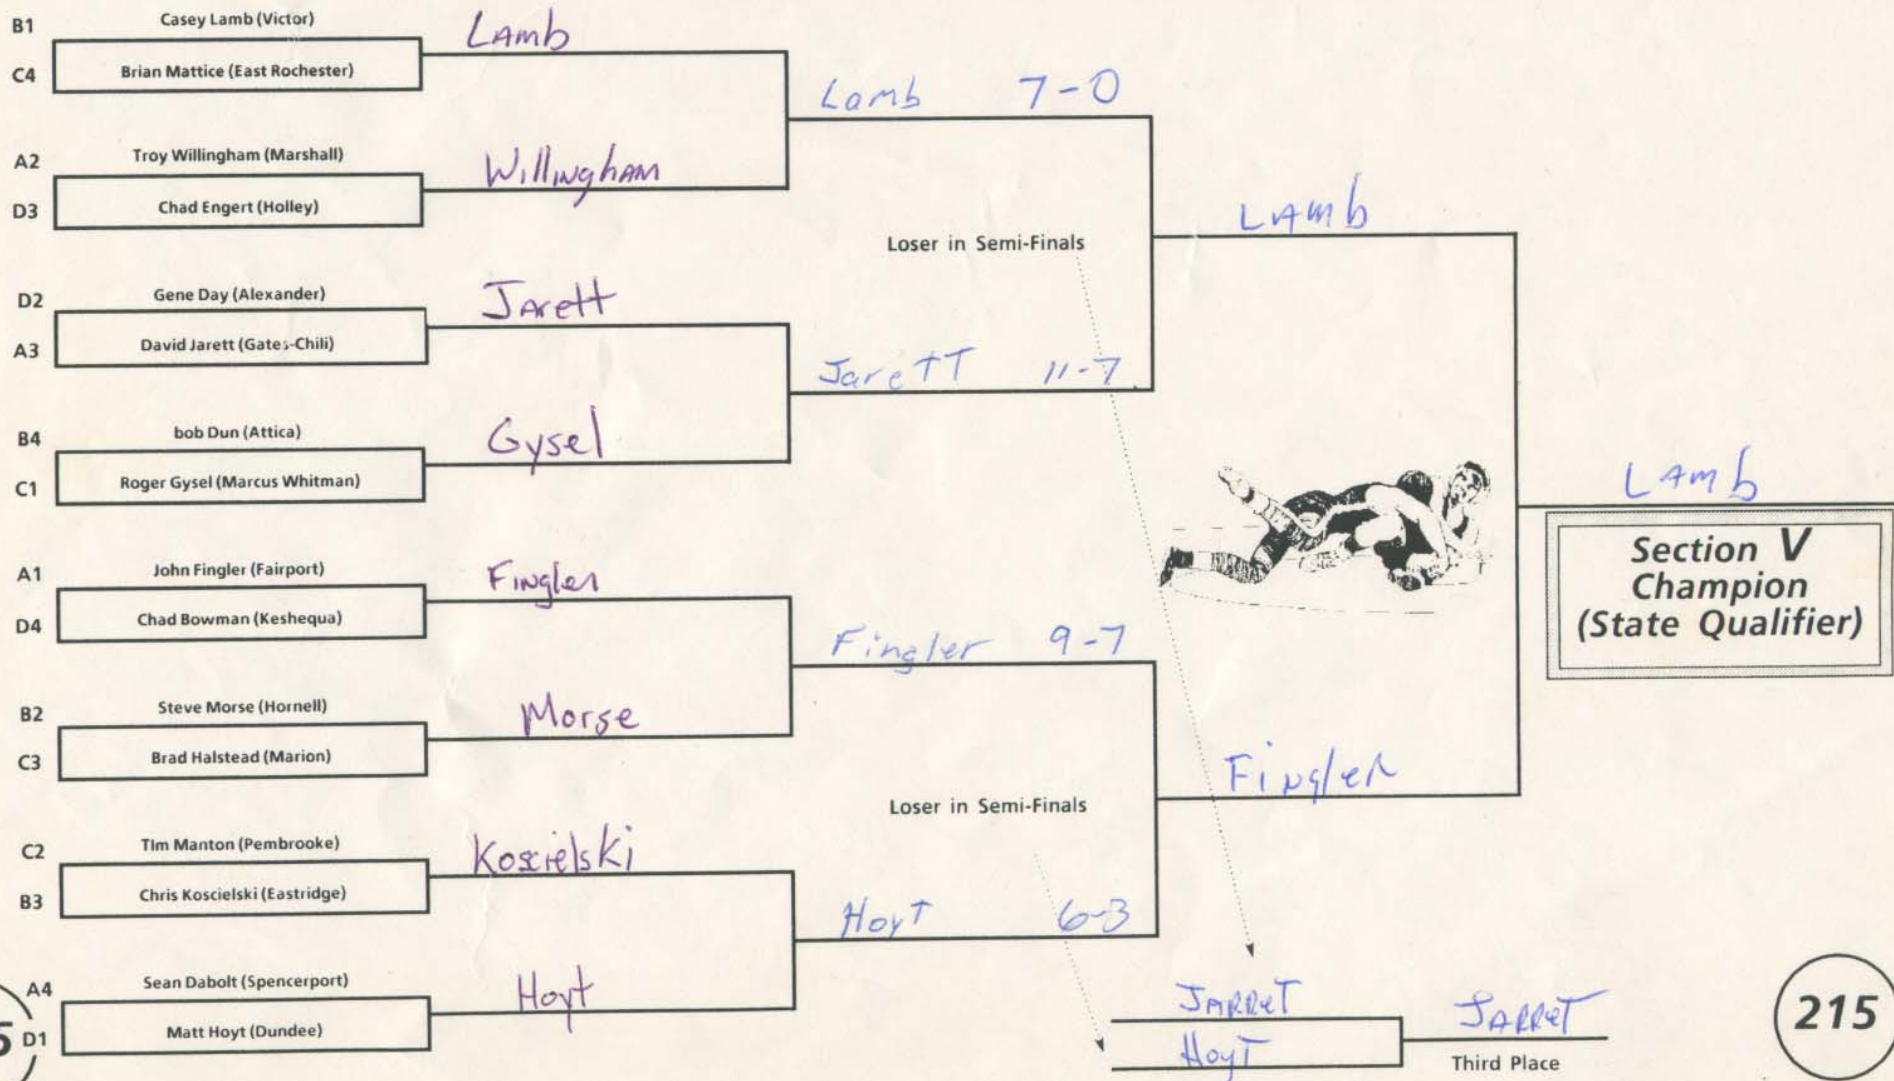

215 POUND WEIGHT CLASS

1992 SECTION V WRESTLING TOURNAMENT (State Qualifier) FEB. 28 - 29, 1992

215 POUND WEIGHT CLASS