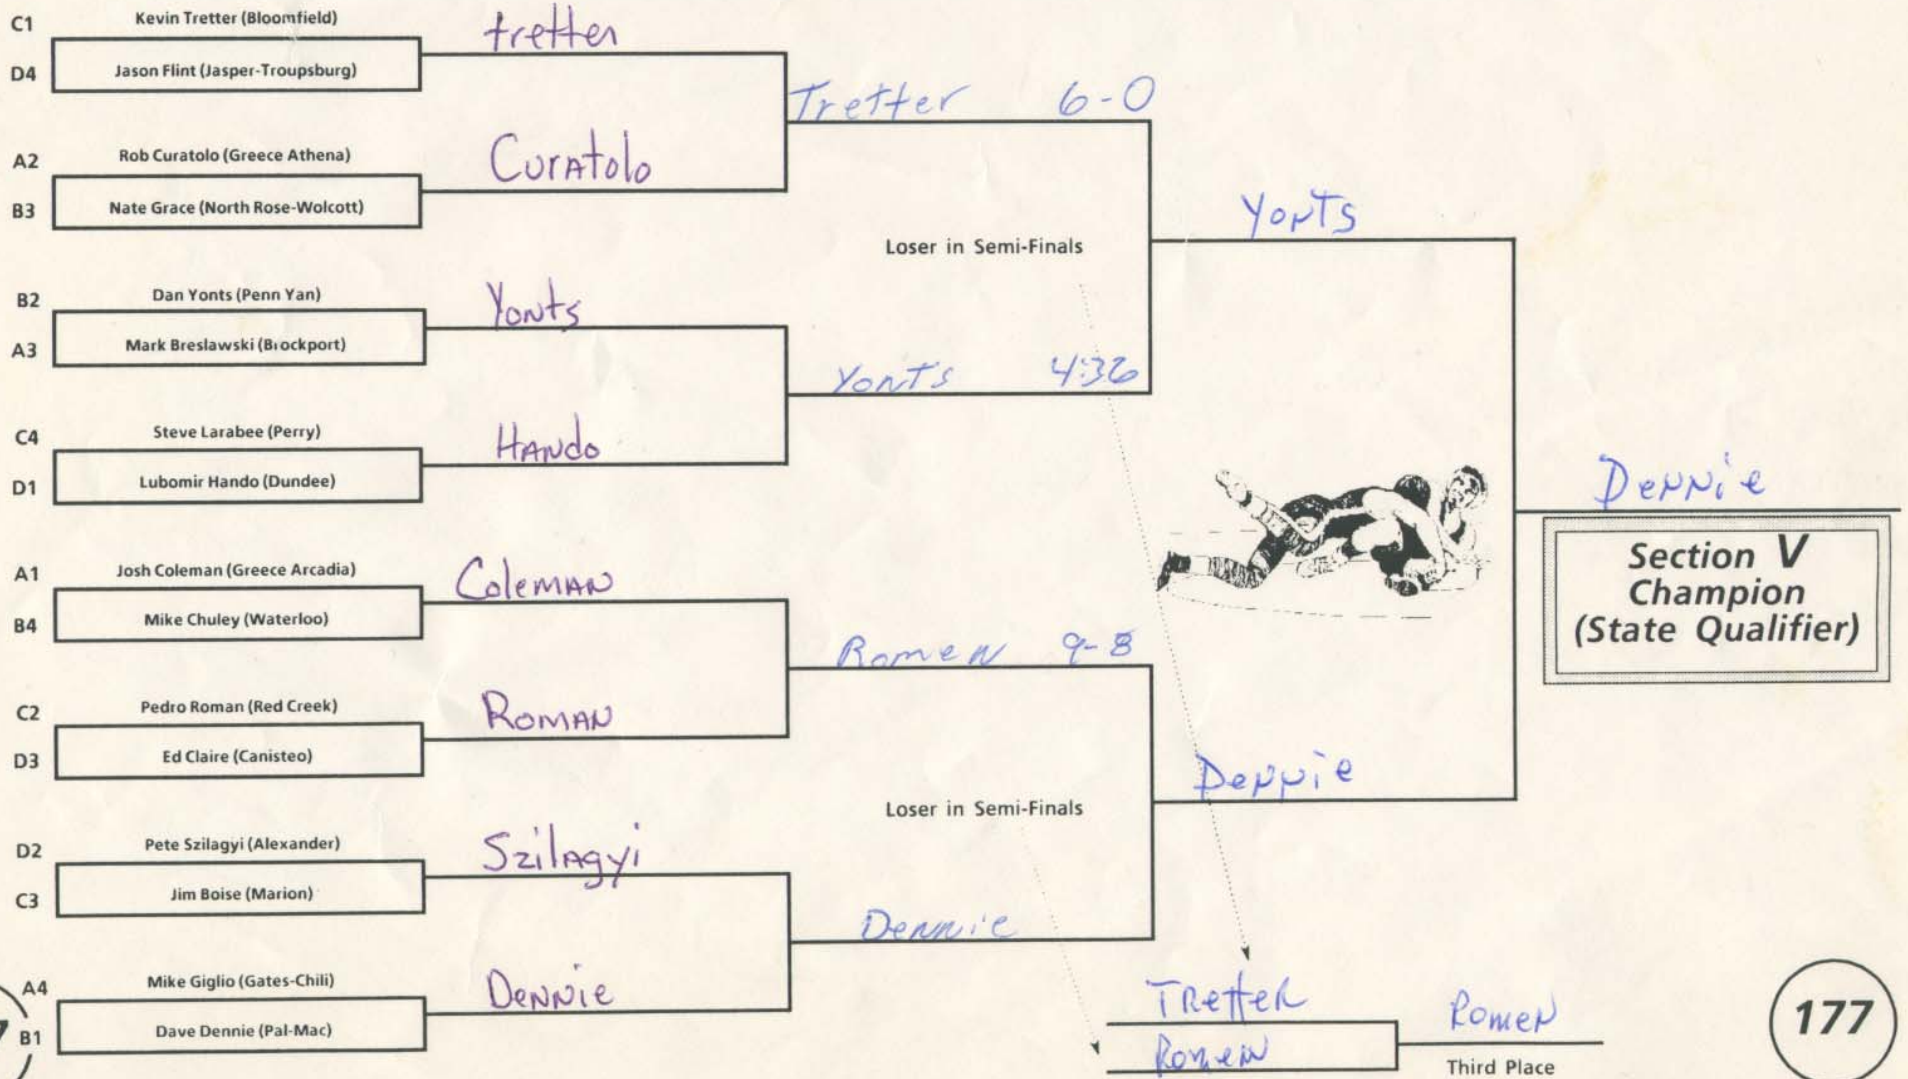

177 POUND WEIGHT CLASS

1992 SECTION V WRESTLING TOURNAMENT (State Qualifier) FEB. 28 - 29, 1992

177 POUND WEIGHT CLASS