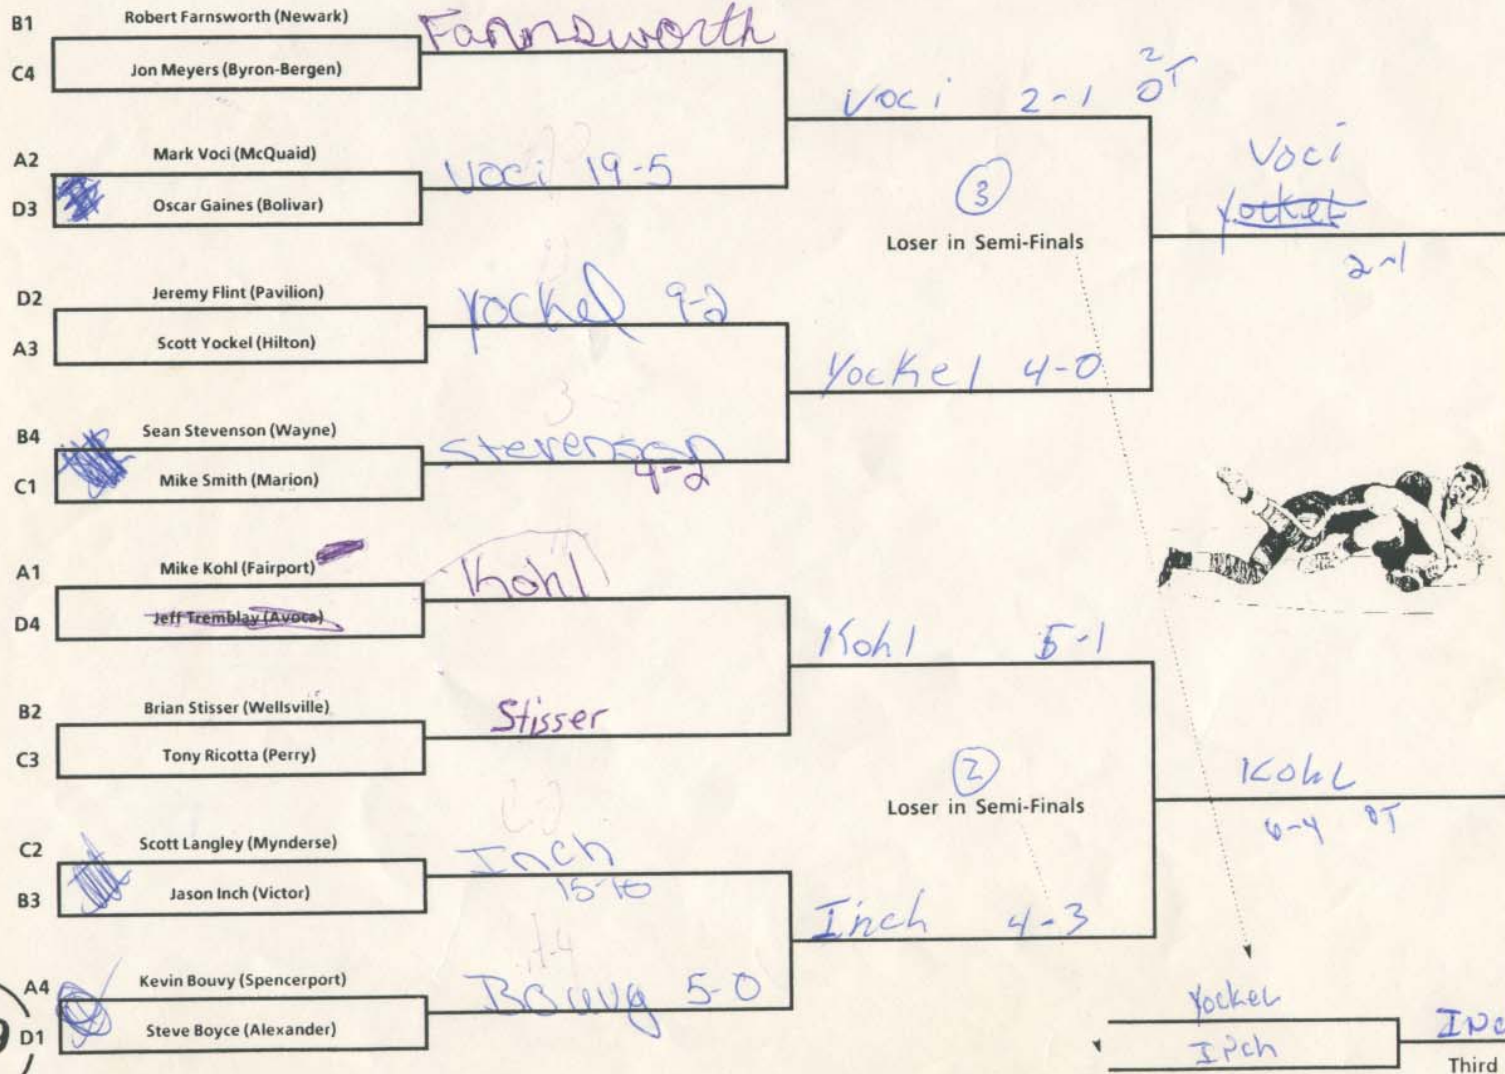

*Croog*

**Section V  
Champion  
(State Qualifier)**

119 POUND WEIGHT CLASS

1992 SECTION V WRESTLING TOURNAMENT (State Qualifier) FEB. 28 - 29, 1992

119 POUND WEIGHT CLASS

Section V  
Champion  
(State Qualifier)