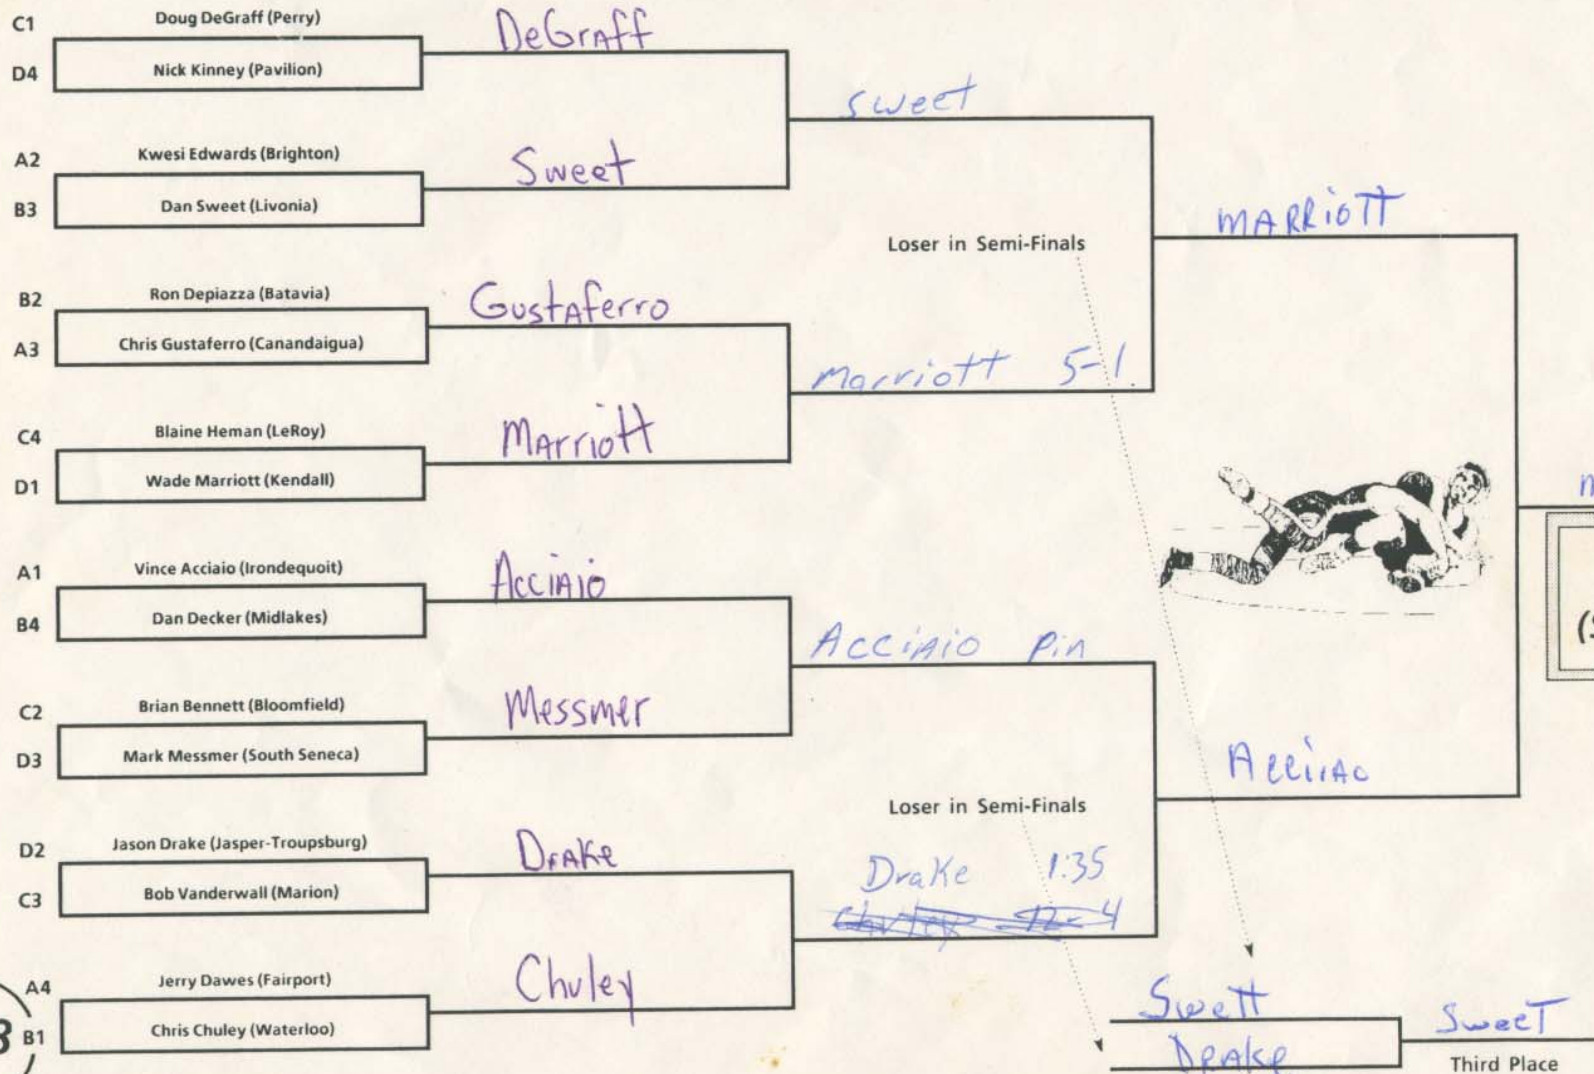

132 POUND WEIGHT CLASS

138 POUND WEIGHT CLASS

1992 SECTION V WRESTLING TOURNAMENT (State Qualifier) FEB. 28 - 29, 1992

138 POUND WEIGHT CLASS

155 POUND WEIGHT CLASS

1992 SECTION V WRESTLING TOURNAMENT (State Qualifier) FEB. 28 - 29, 1992