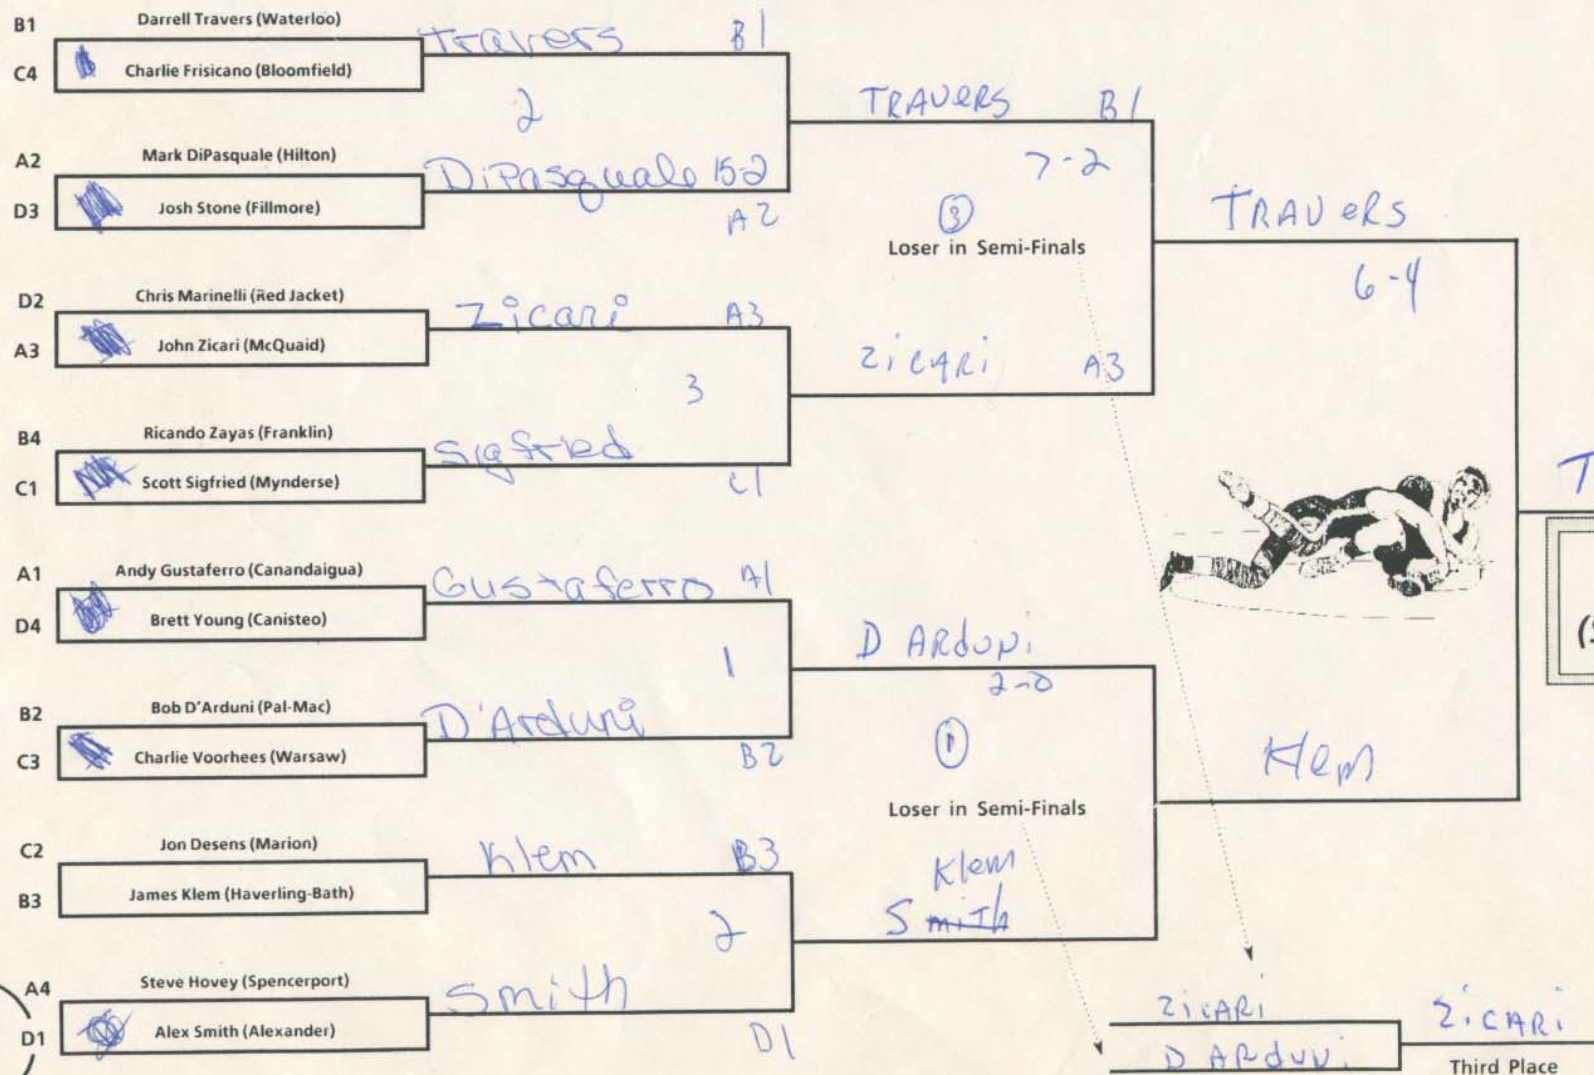

98 POUND WEIGHT CLASS

1992 SECTION V WRESTLING TOURNAMENT (State Qualifier) FEB. 28 - 29, 1992

98 POUND WEIGHT CLASS

Section V
Champion
(State Qualifier)