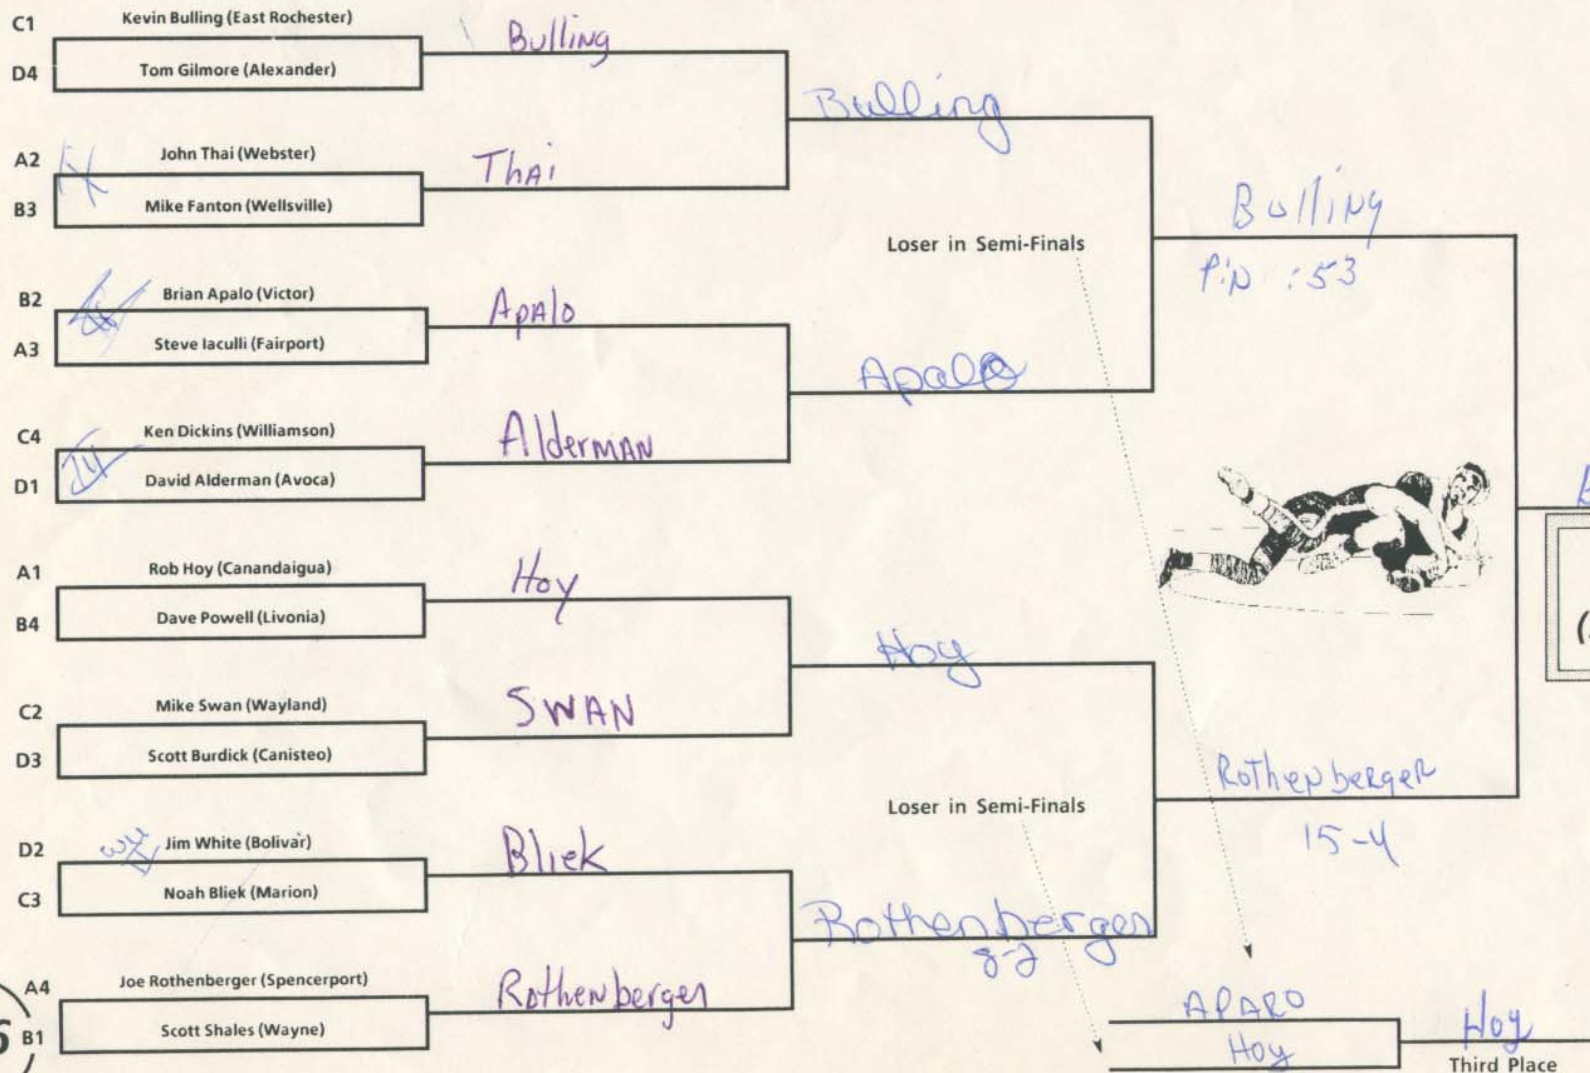

126 POUND WEIGHT CLASS

1992 SECTION V WRESTLING TOURNAMENT (State Qualifier) FEB. 28 - 29, 1992

126 POUND WEIGHT CLASS

Section V
Champion
(State Qualifier)

126

126