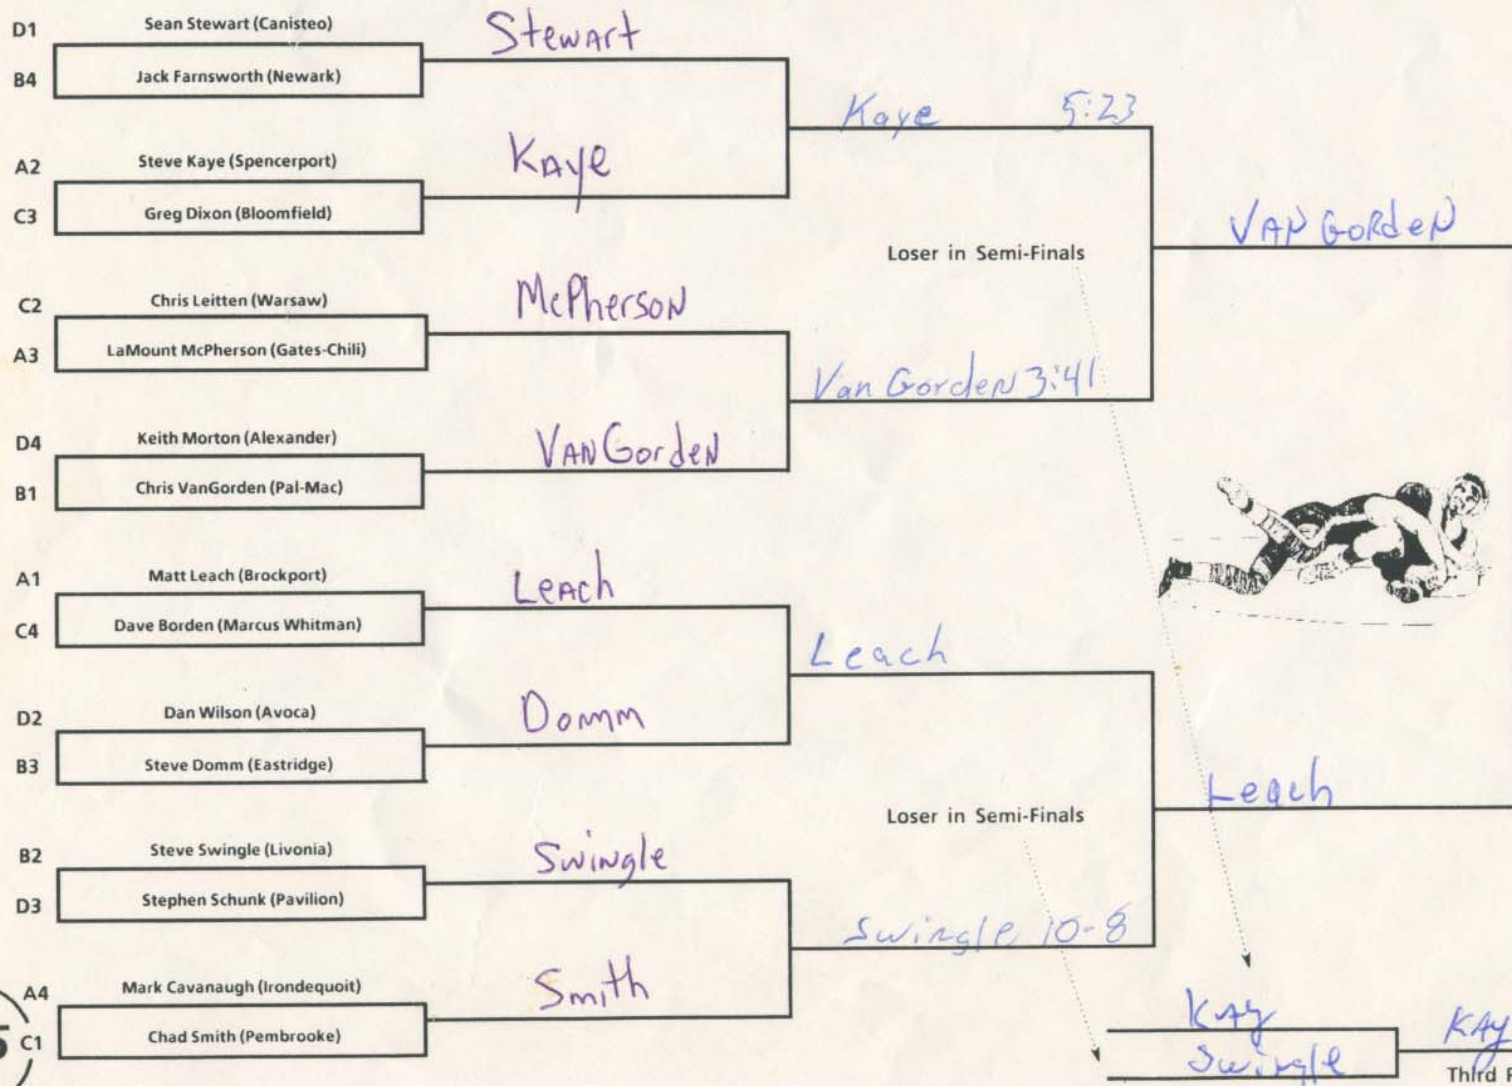

155 POUND WEIGHT CLASS

1992 SECTION V WRESTLING TOURNAMENT (State Qualifier) FEB. 28 - 29, 1992

155 POUND WEIGHT CLASS

Section V
Champion
(State Qualifier)