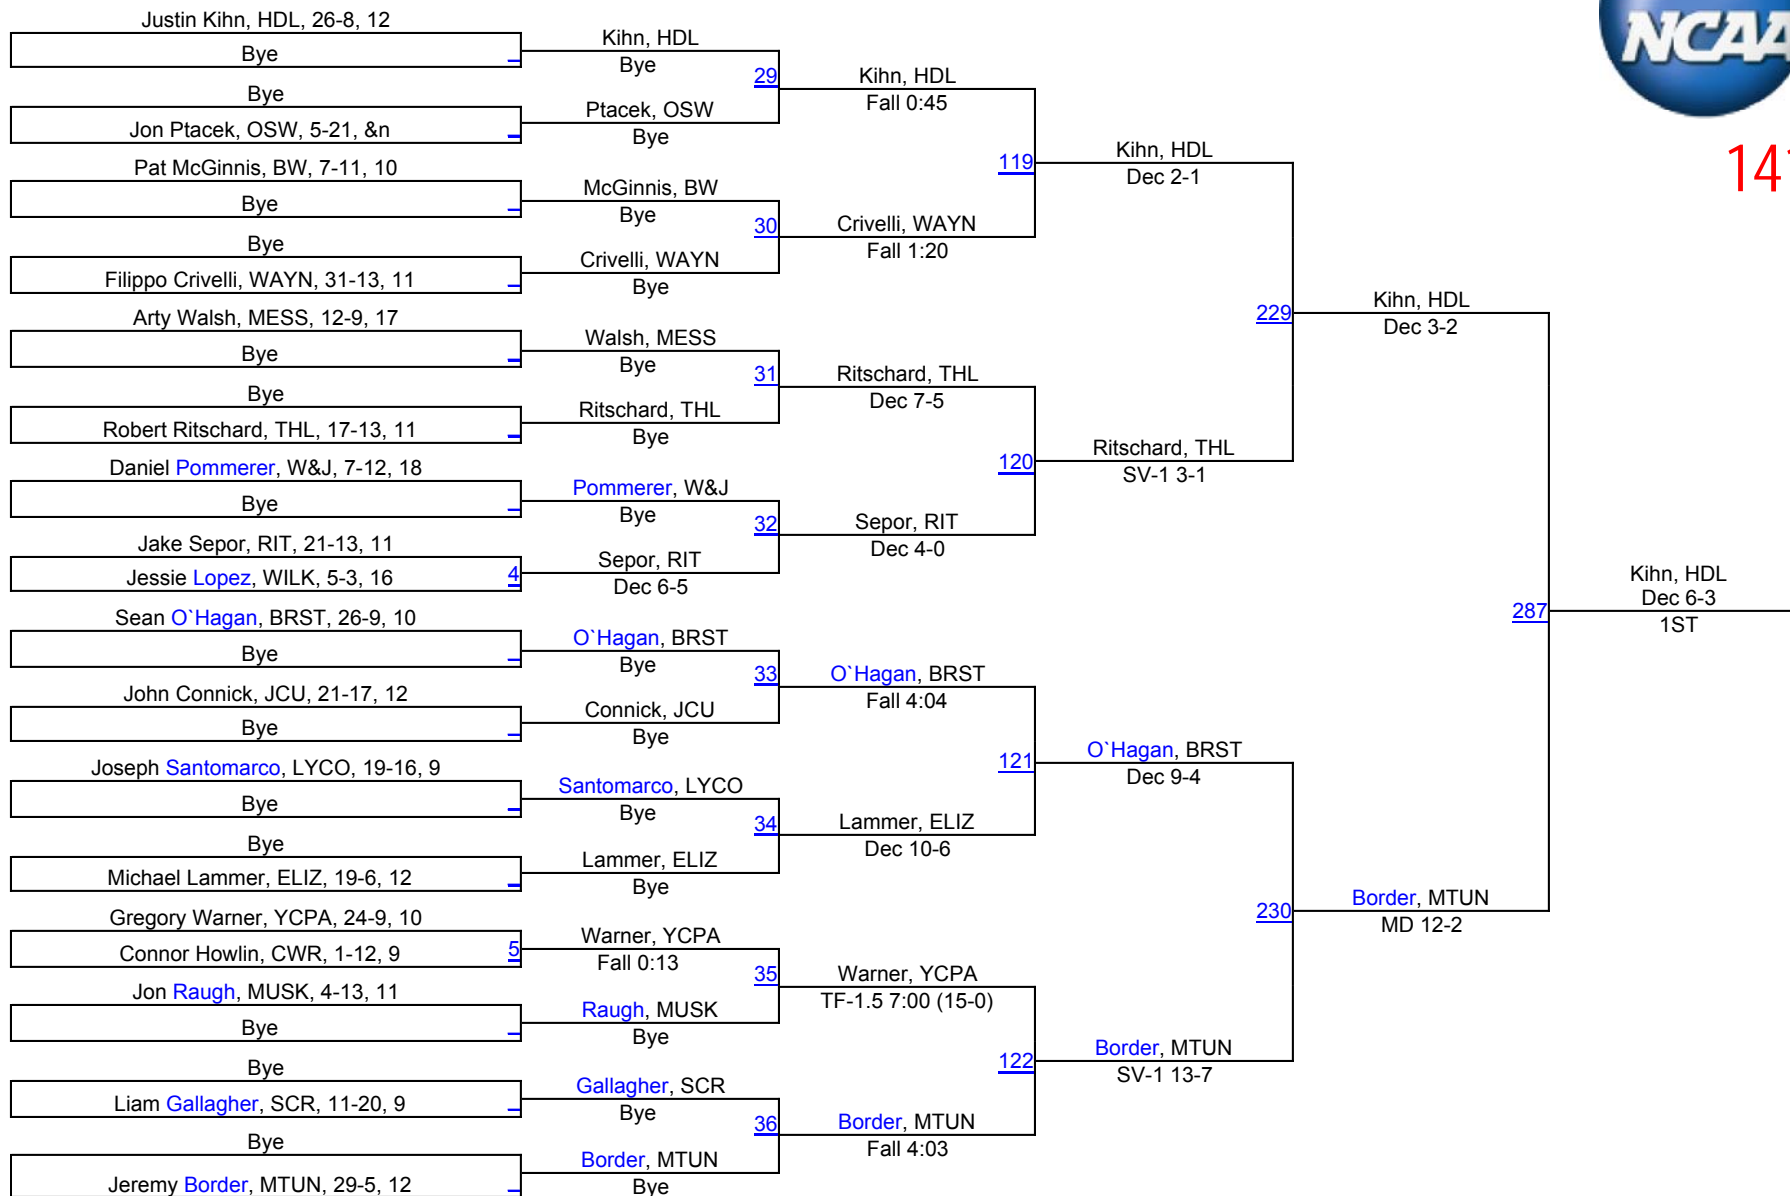

NCAA DIII Regional - Mideast

125

NCAA DIII Regional - Mideast

133

NCAA DIII Regional - Mideast

141

NCAA DIII Regional - Mideast

157