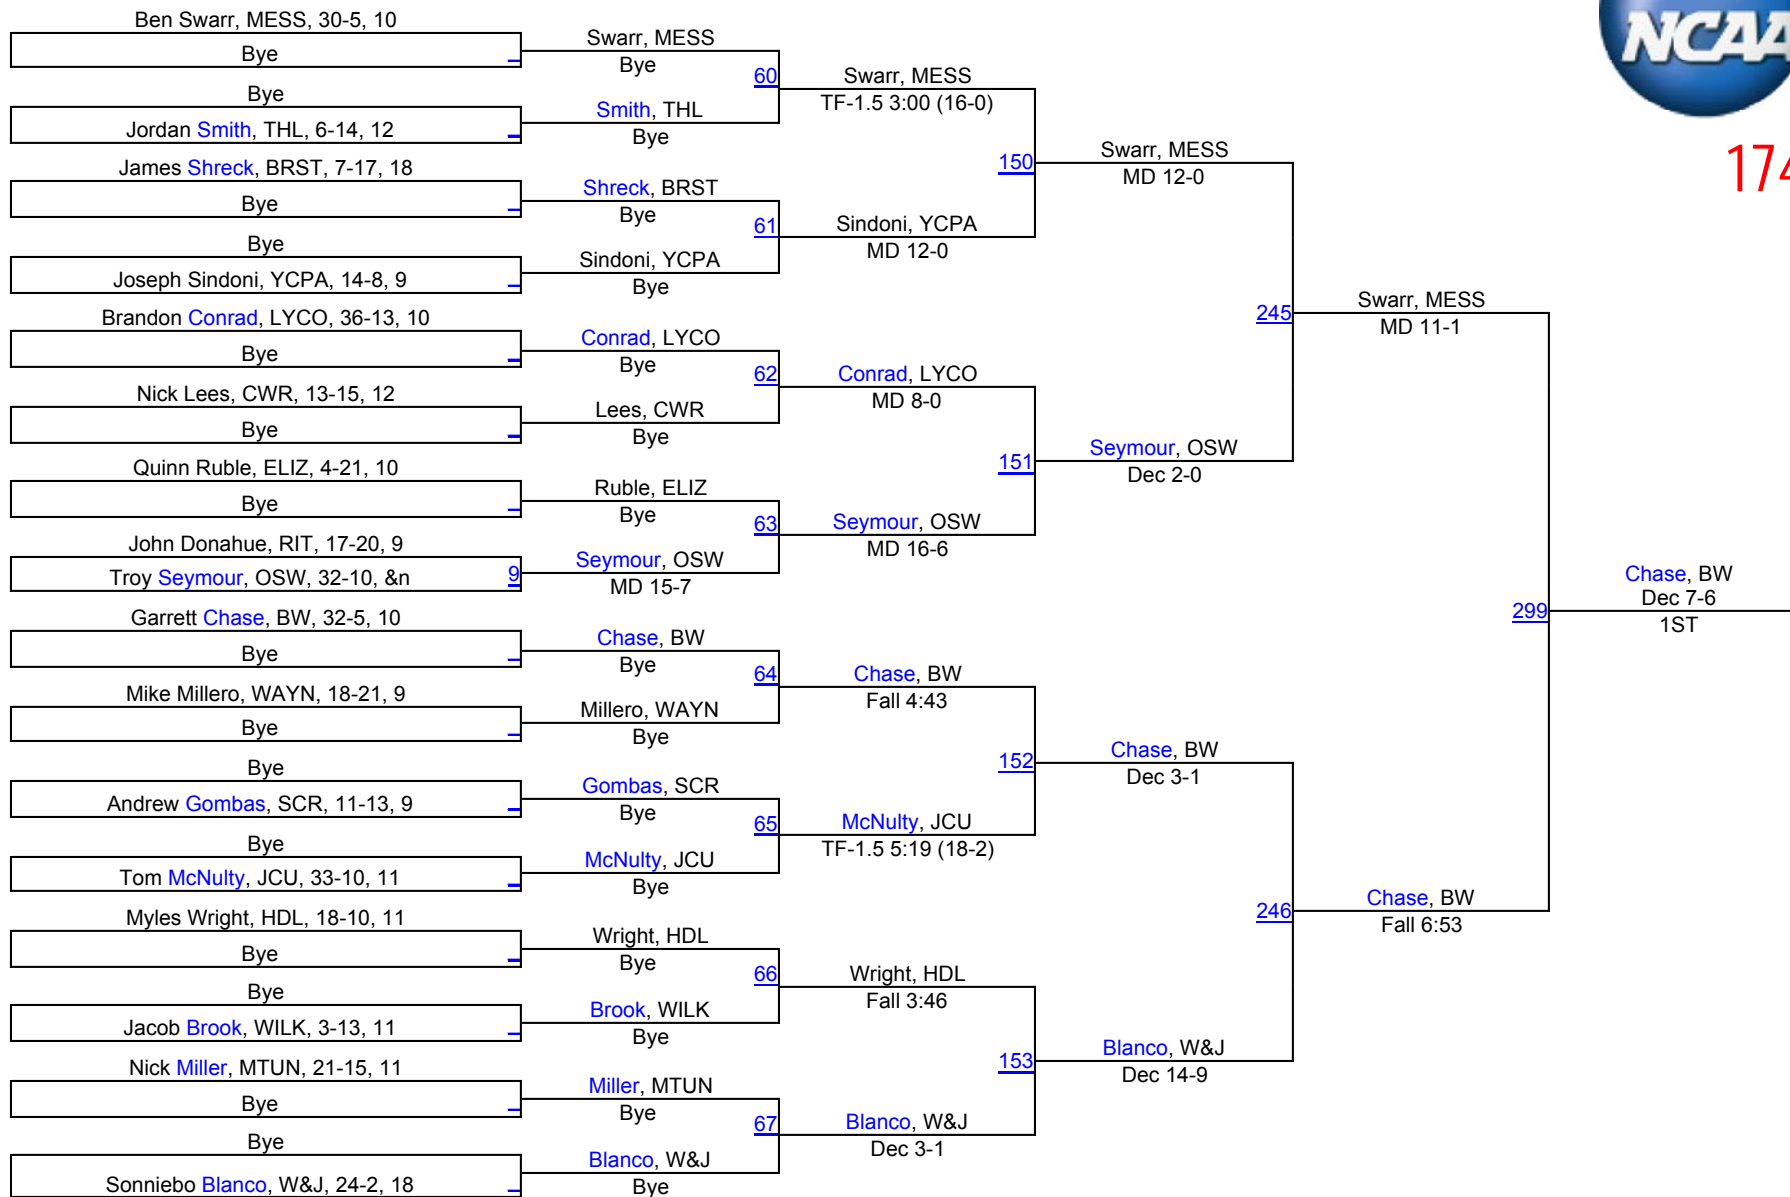

NCAA DIII Regional - Mideast

165

165

NCAA DIII Regional - Mideast

174

NCAA DIII Regional - Mideast

184

NCAA DIII Regional - Mideast