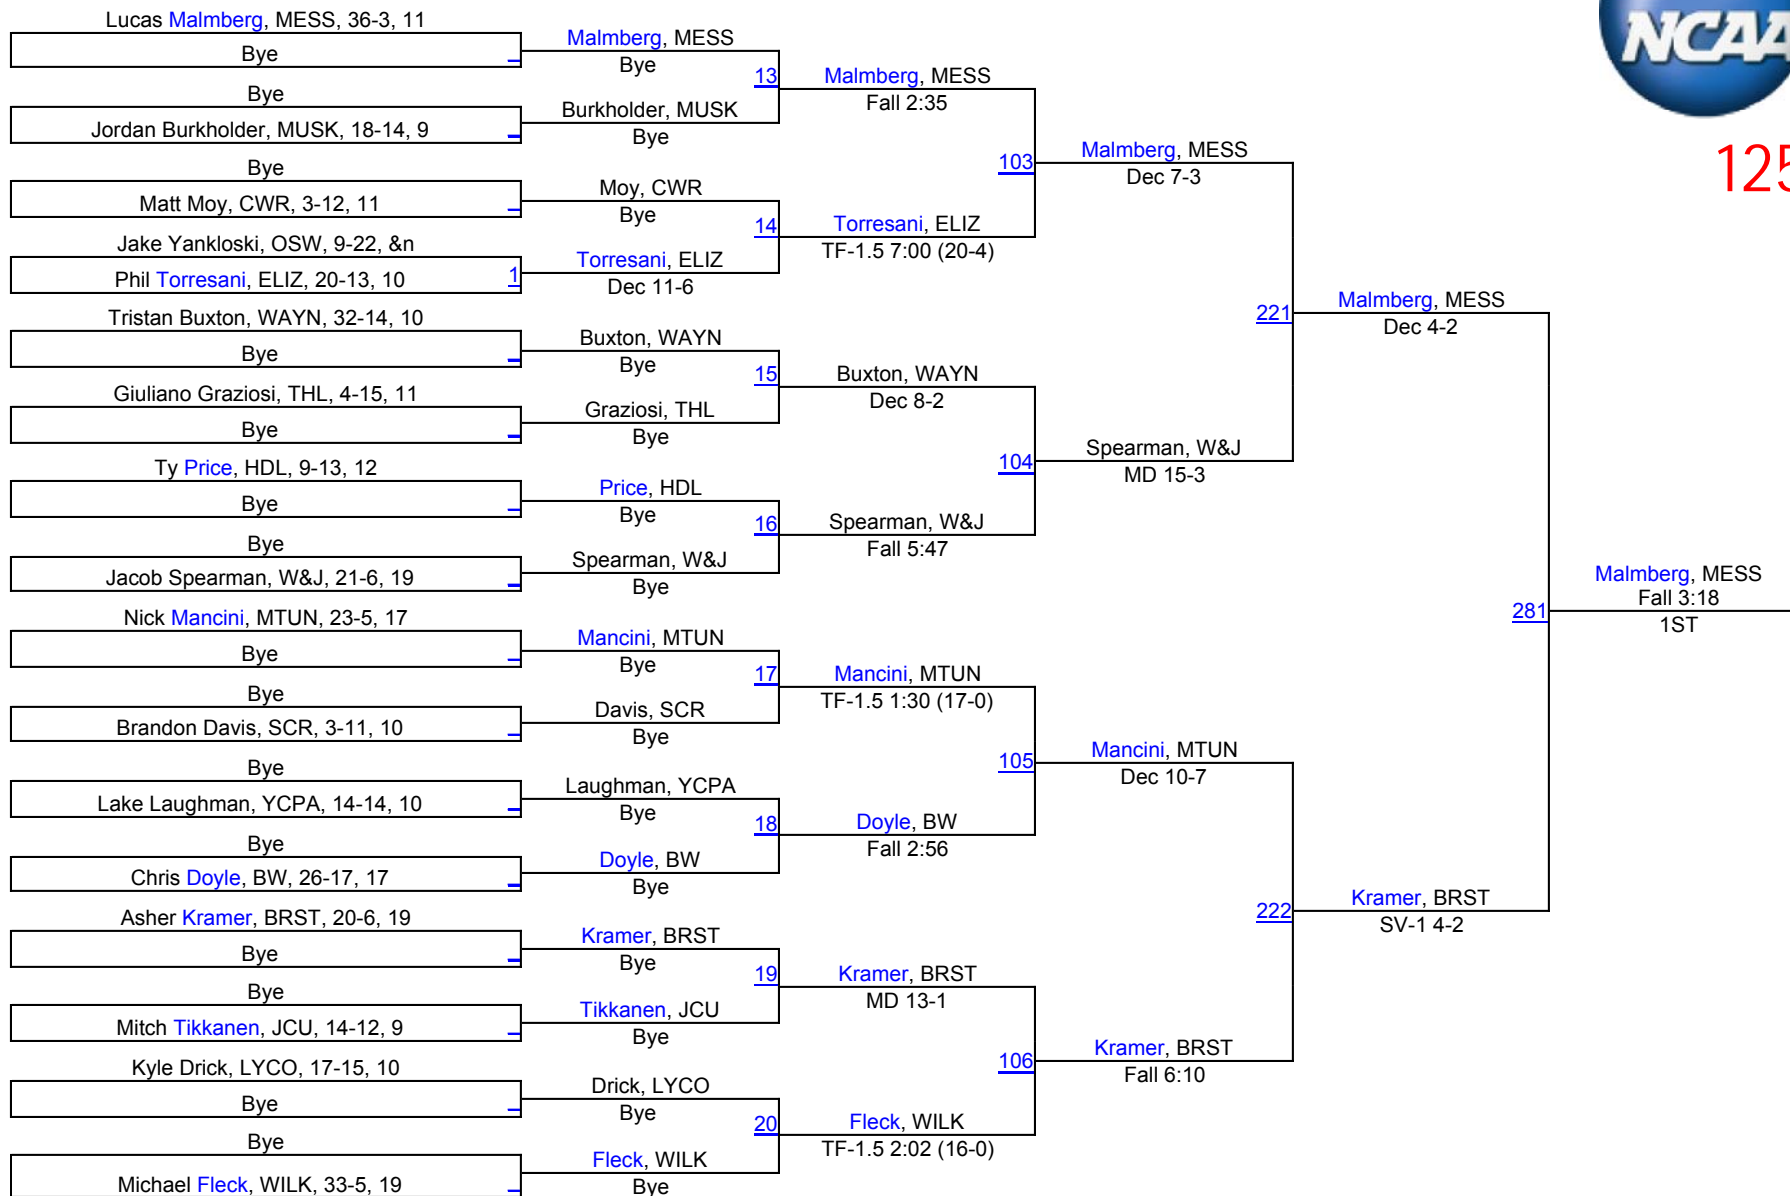

Team Scores

1.	Messiah	139.0
2.	Baldwin Wallace	109.5
3.	Brockport State	104.0
4.	John Carroll	85.5
5.	York (PA)	78.0
6.	Heidelberg	75.0
7.	Wilkes	56.5
8.	Waynesburg	49.5
9.	Mount Union	47.5
10.	Lycoming	43.5
11.	Thiel	40.5
12.	Elizabethtown	37.0
12.	Washington and Jefferson	37.0
14.	SUNY-Oswego	33.5
15.	Rochester Institute of Technology	25.5
16.	Scranton	23.0
17.	Case Western Reserve	5.5
18.	Muskingum	4.0

NCAA DIII Regional - Mideast

125

NCAA DIII Regional - Mideast

133

NCAA DIII Regional - Mideast

141

NCAA DIII Regional - Mideast

157