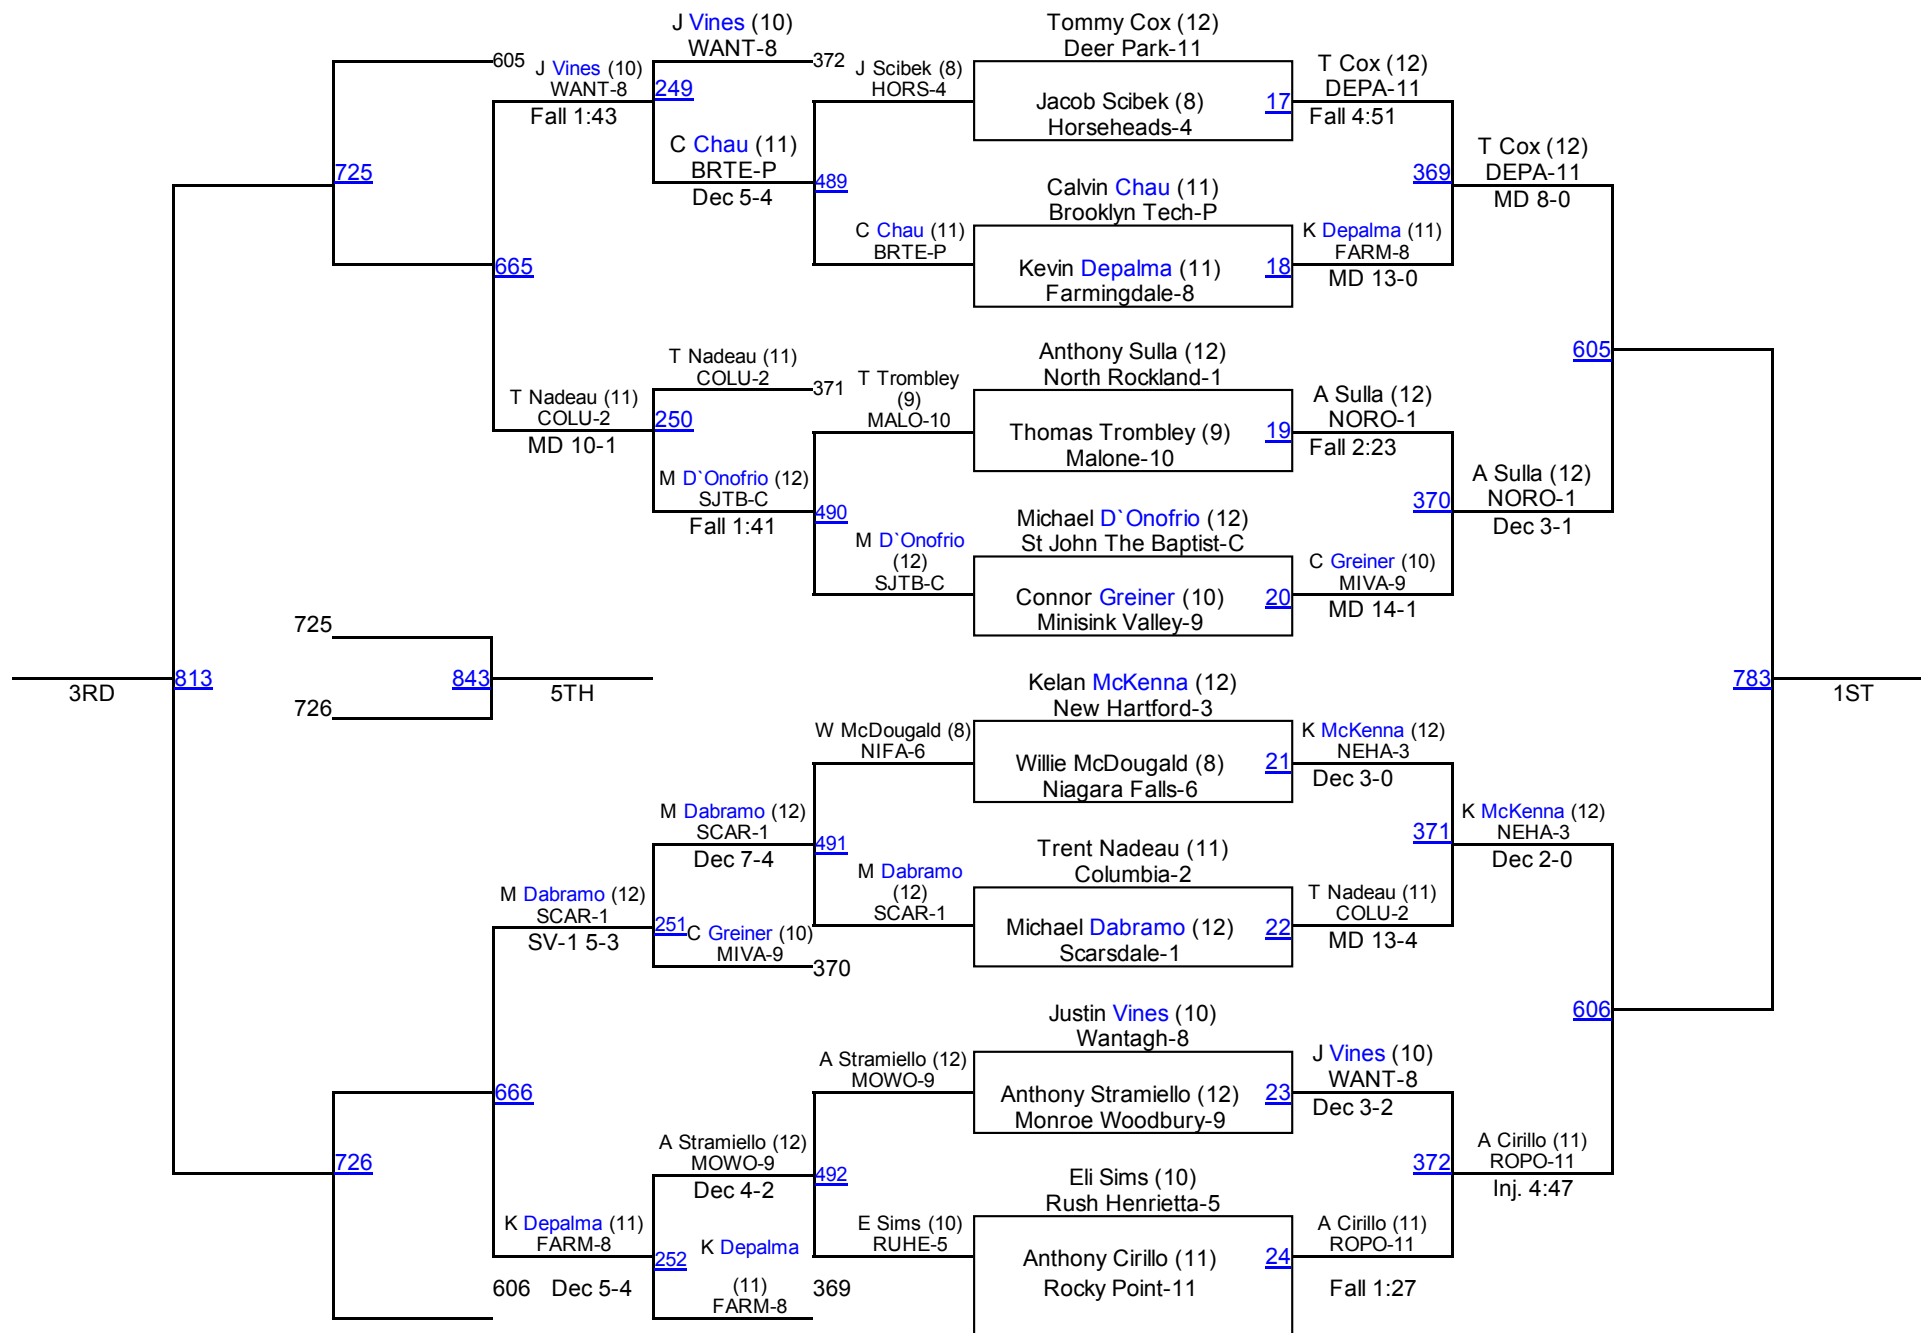

2016 NYSPHSAA State Championships