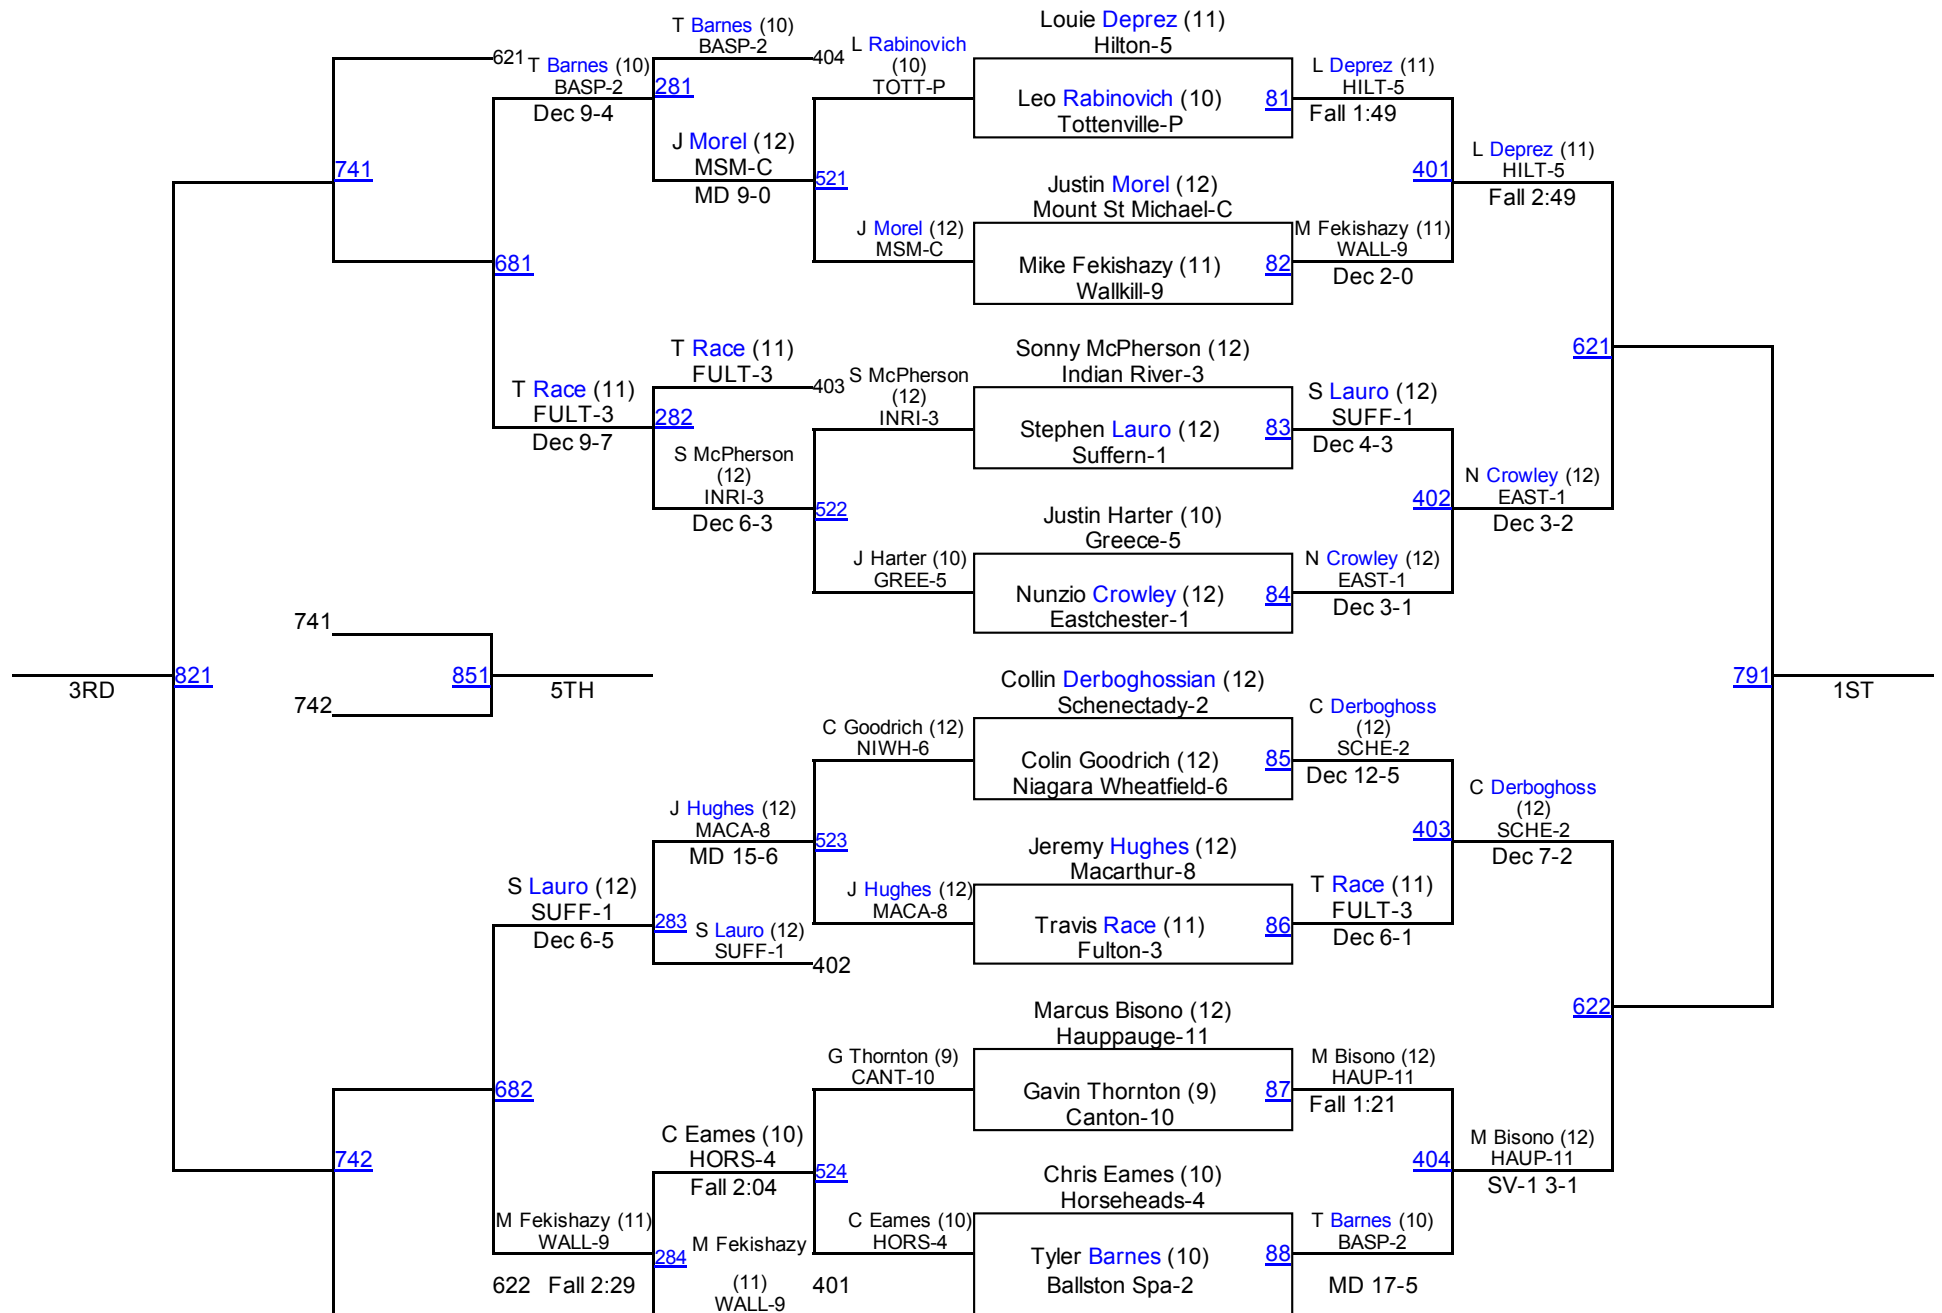

2016 NYSPHSAA State Championships

I-170