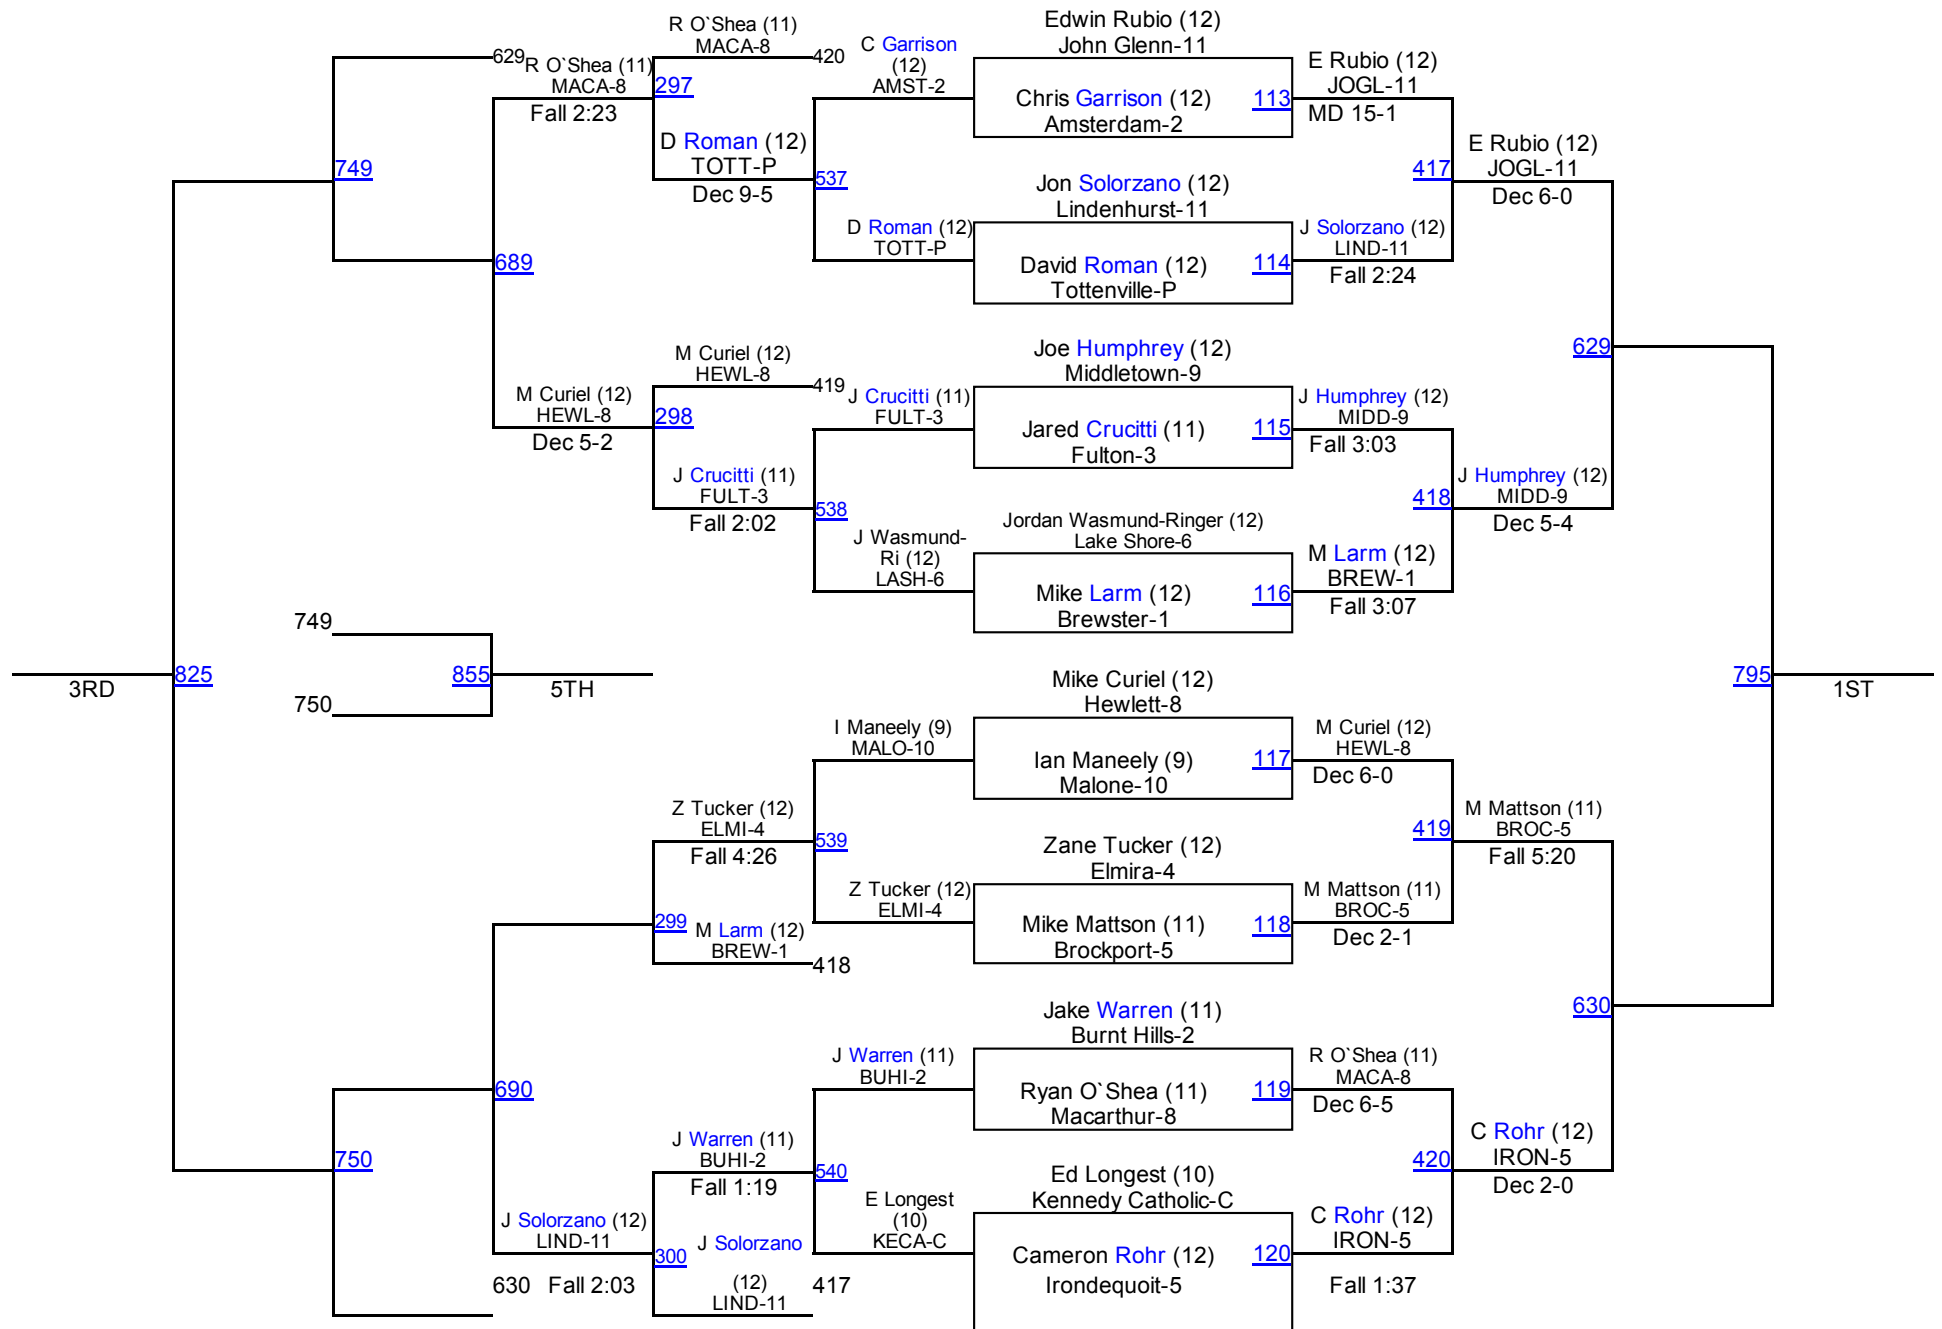

2016 NYSPHSAA State Championships

I-285

Team Scores

Division II

1.	Adirondack	37.0
2.	Locust Valley	36.0
3.	Warsaw	34.0
4.	Mattituck	32.0
5.	Alexander	26.0
5.	Phoenix	26.0
7.	Mexico	25.0
8.	Central Valley Academy	24.0
9.	Saranac	21.5
10.	General Brown	20.0
10.	Maple Grove	20.0
12.	Palmyra Macedon	18.5
13.	Holland Patent	18.0
13.	Putnam Valley	18.0
13.	Schuylerville	18.0
13.	South Jefferson	18.0
17.	BGAH	17.0
18.	Pearl River	16.0
19.	Fredonia	15.0
19.	Watkins Glen	15.0
21.	Deposit/Hancock	14.0
21.	Eldred-Liberty-Swest	14.0
21.	Falconer	14.0
21.	Maine-Endwell	14.0
21.	Olean	14.0
26.	Morrisville	12.0
27.	Gouverneur	11.0
27.	Peru	11.0
27.	Tioga	11.0
27.	Wayne	11.0
31.	Carle Place/Wheatley	10.5
32.	Medina	10.0
32.	Sandy Creek	10.0
32.	South Seneca	10.0
35.	Alden	9.0
35.	Amhest	9.0
35.	Geneva	9.0
35.	Newfane	9.0
35.	Port Jefferson	9.0
35.	Sherburne Earlville	9.0
41.	Avon	8.0
41.	Edgemont	8.0
41.	Norwich	8.0
41.	Walton/Delhi	8.0
45.	Attica	7.0
45.	Bath Haverling	7.0
45.	Camden	7.0
45.	Hadley Luzerne Lake George	7.0
45.	Lewiston Porter	7.0
45.	Midlakes	7.0
45.	Oxford	7.0
45.	Ravena Coeymans Selkirk	7.0
45.	Roy-Hart	7.0
45.	Waverly	7.0
55.	Beekmantown	6.0
55.	Leroy	6.0
55.	Nanuet	6.0
55.	Randolph	6.0
55.	Skaneateles	6.0
60.	Tonawanda	5.5