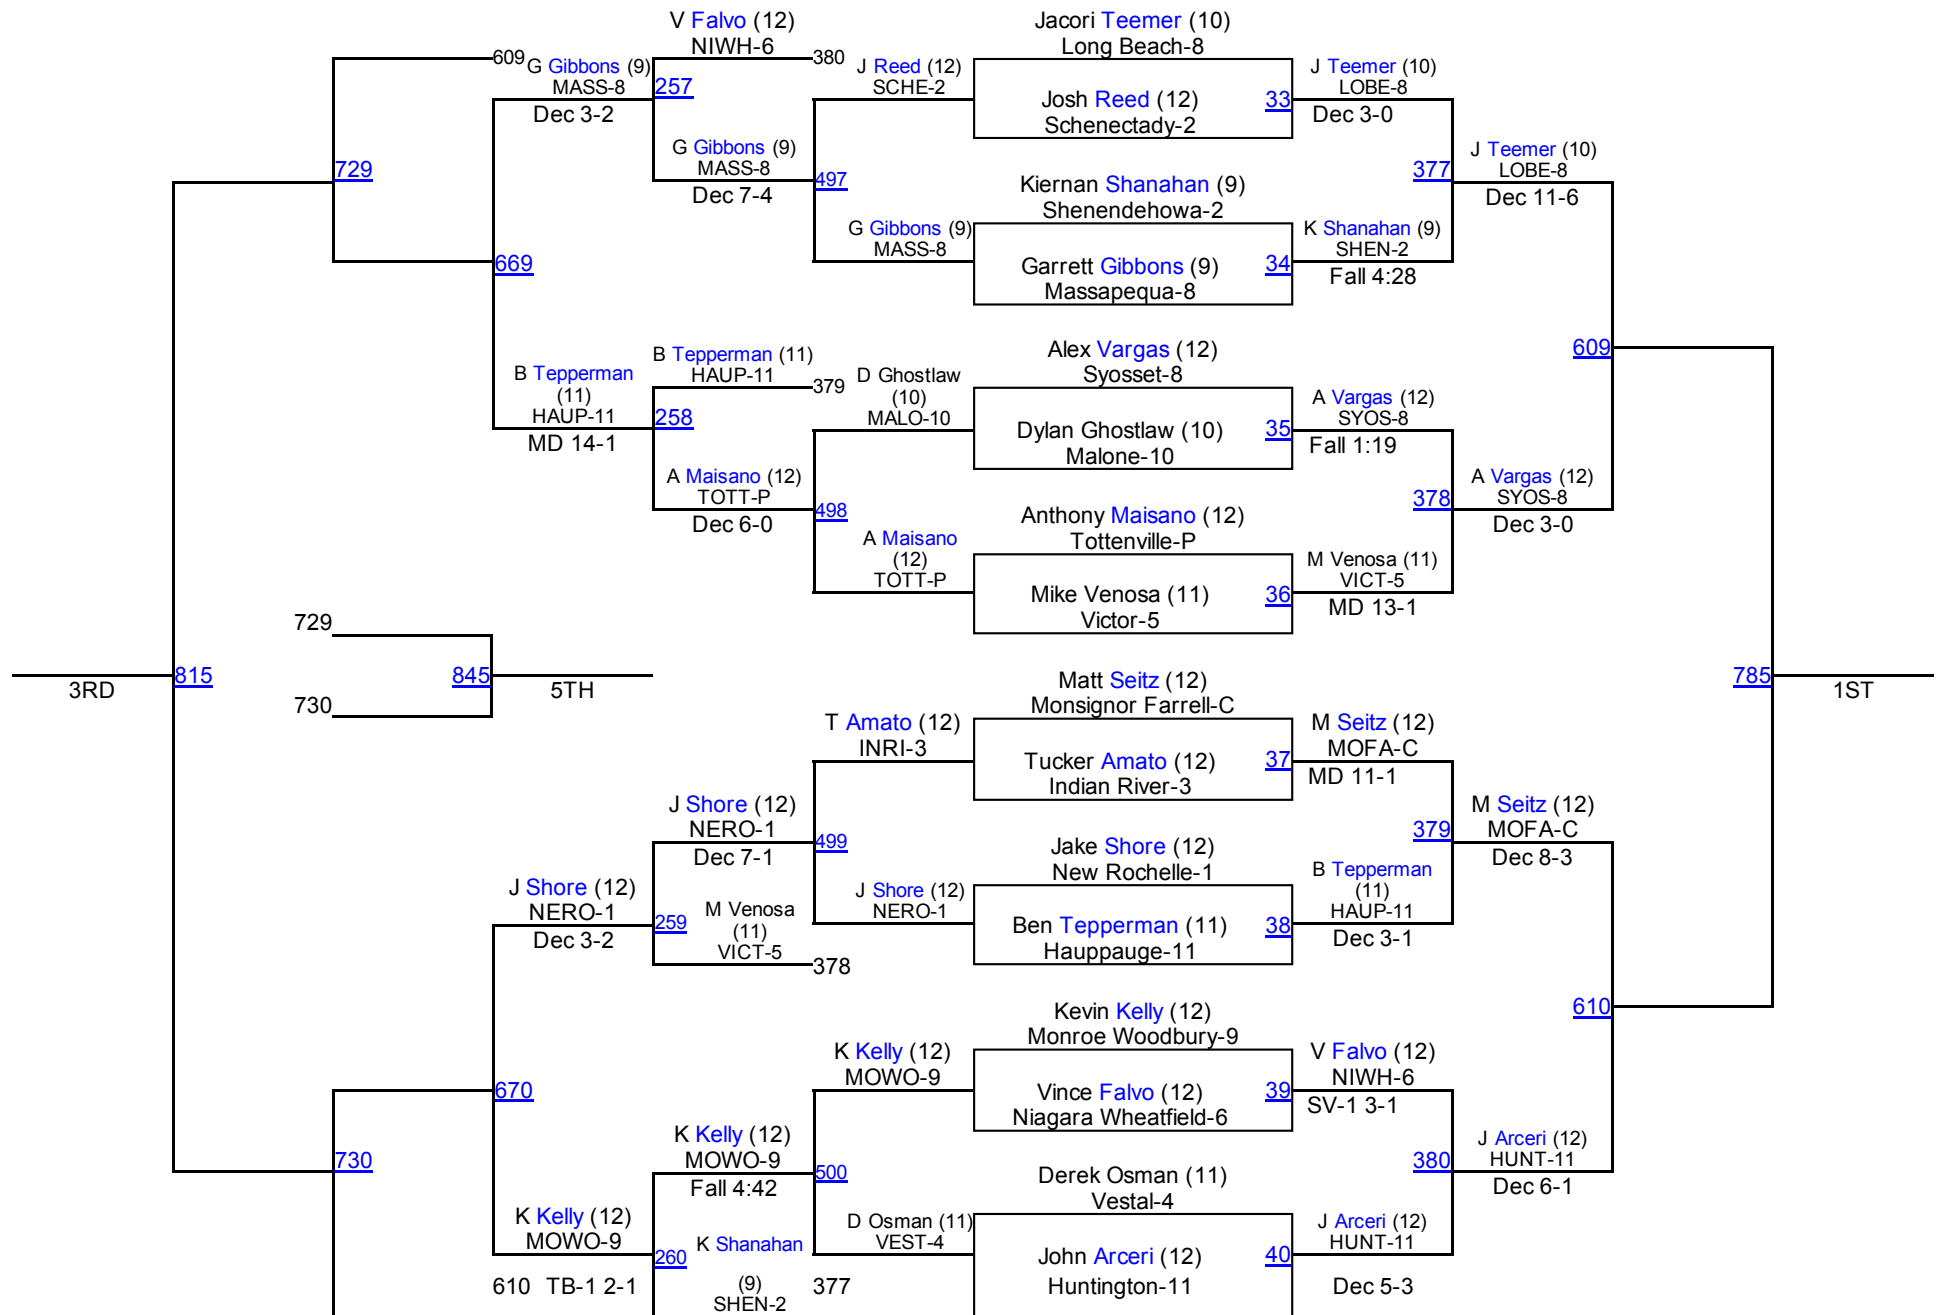

2016 NYSPHSAA State Championships

I-126