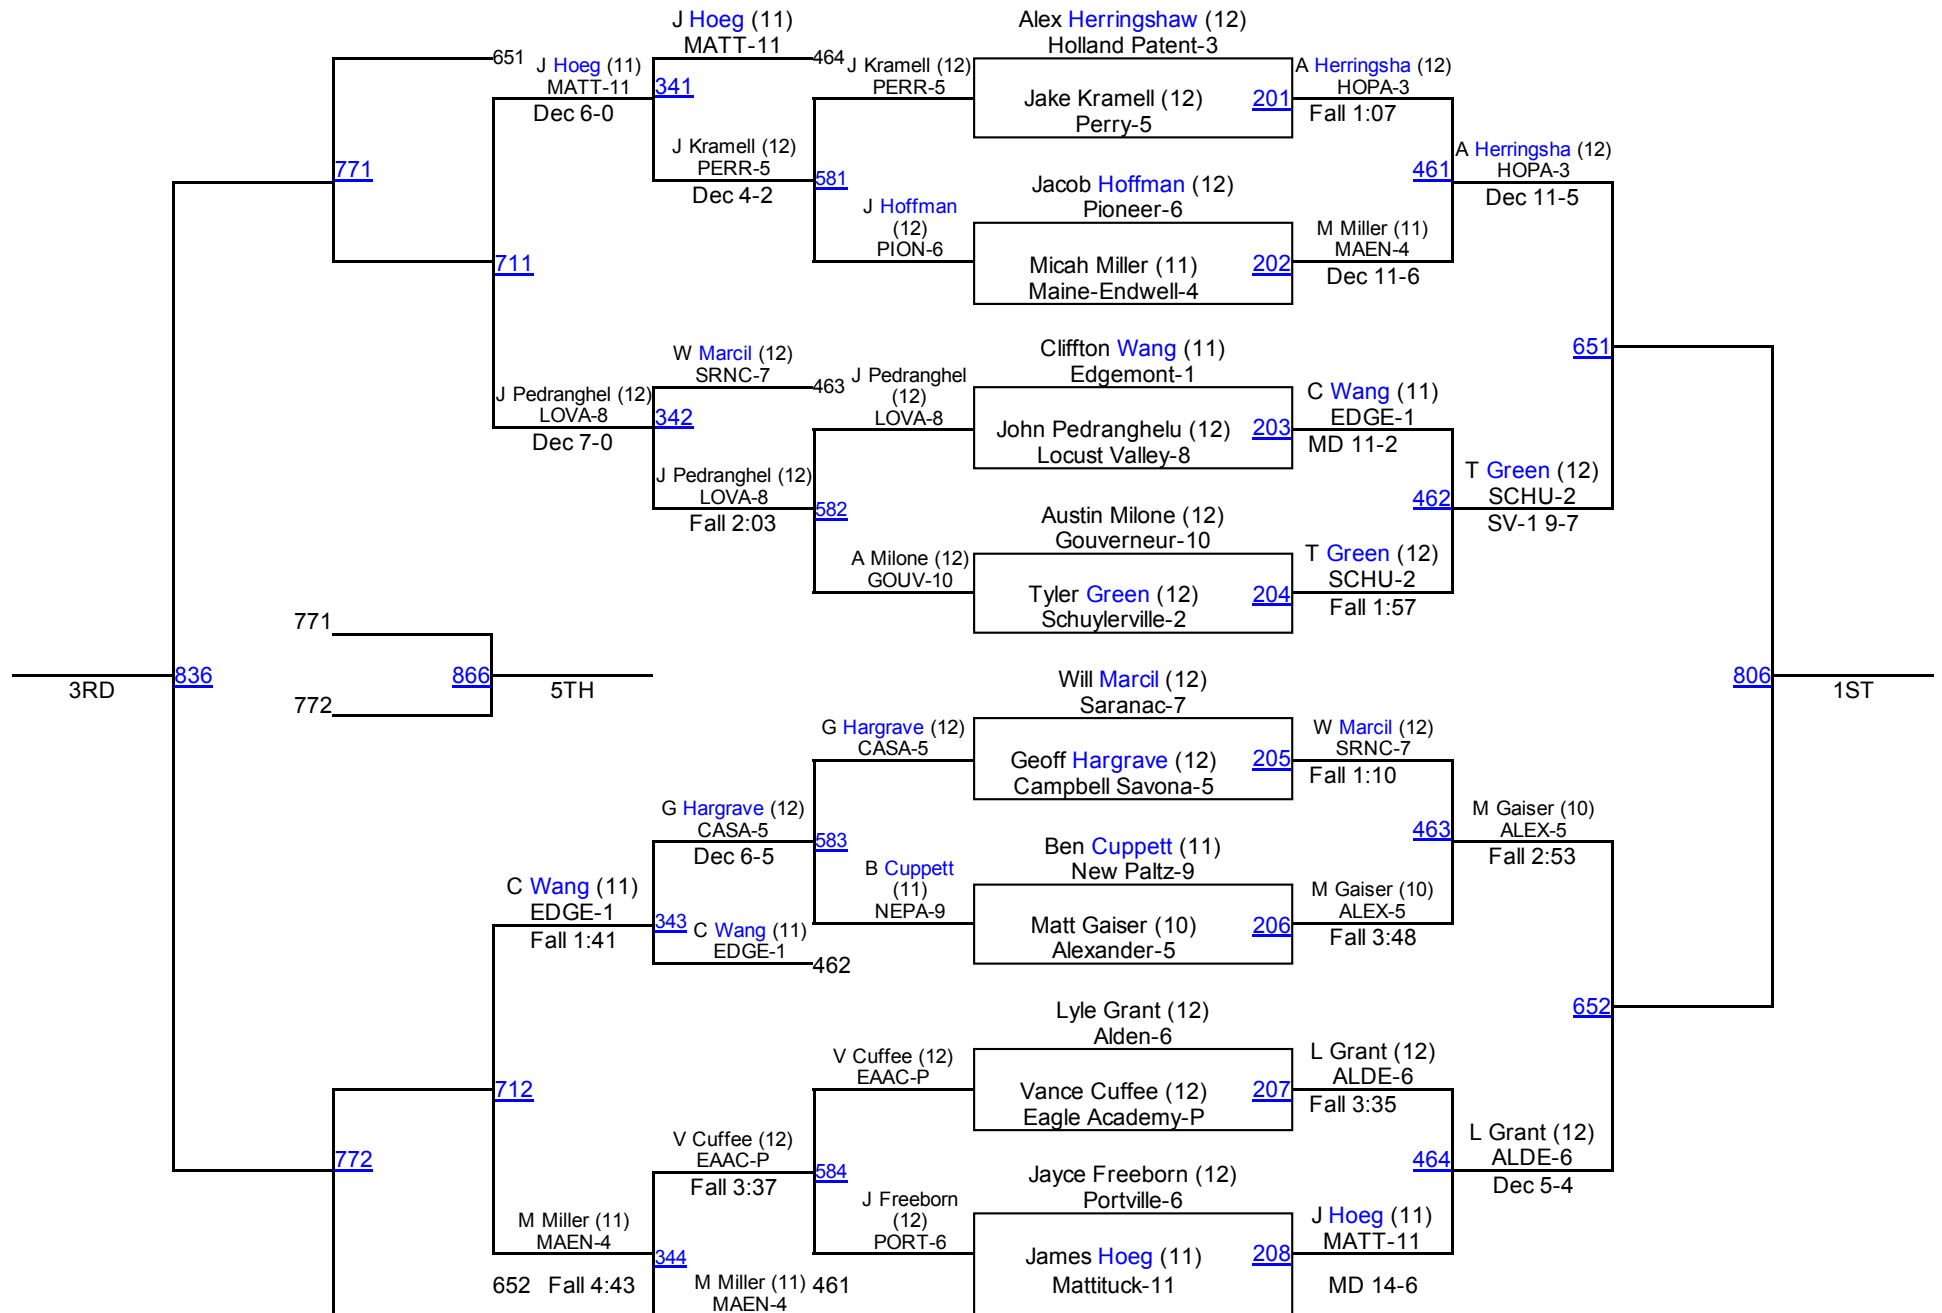

2016 NYSPHSAA State Championships

II-170