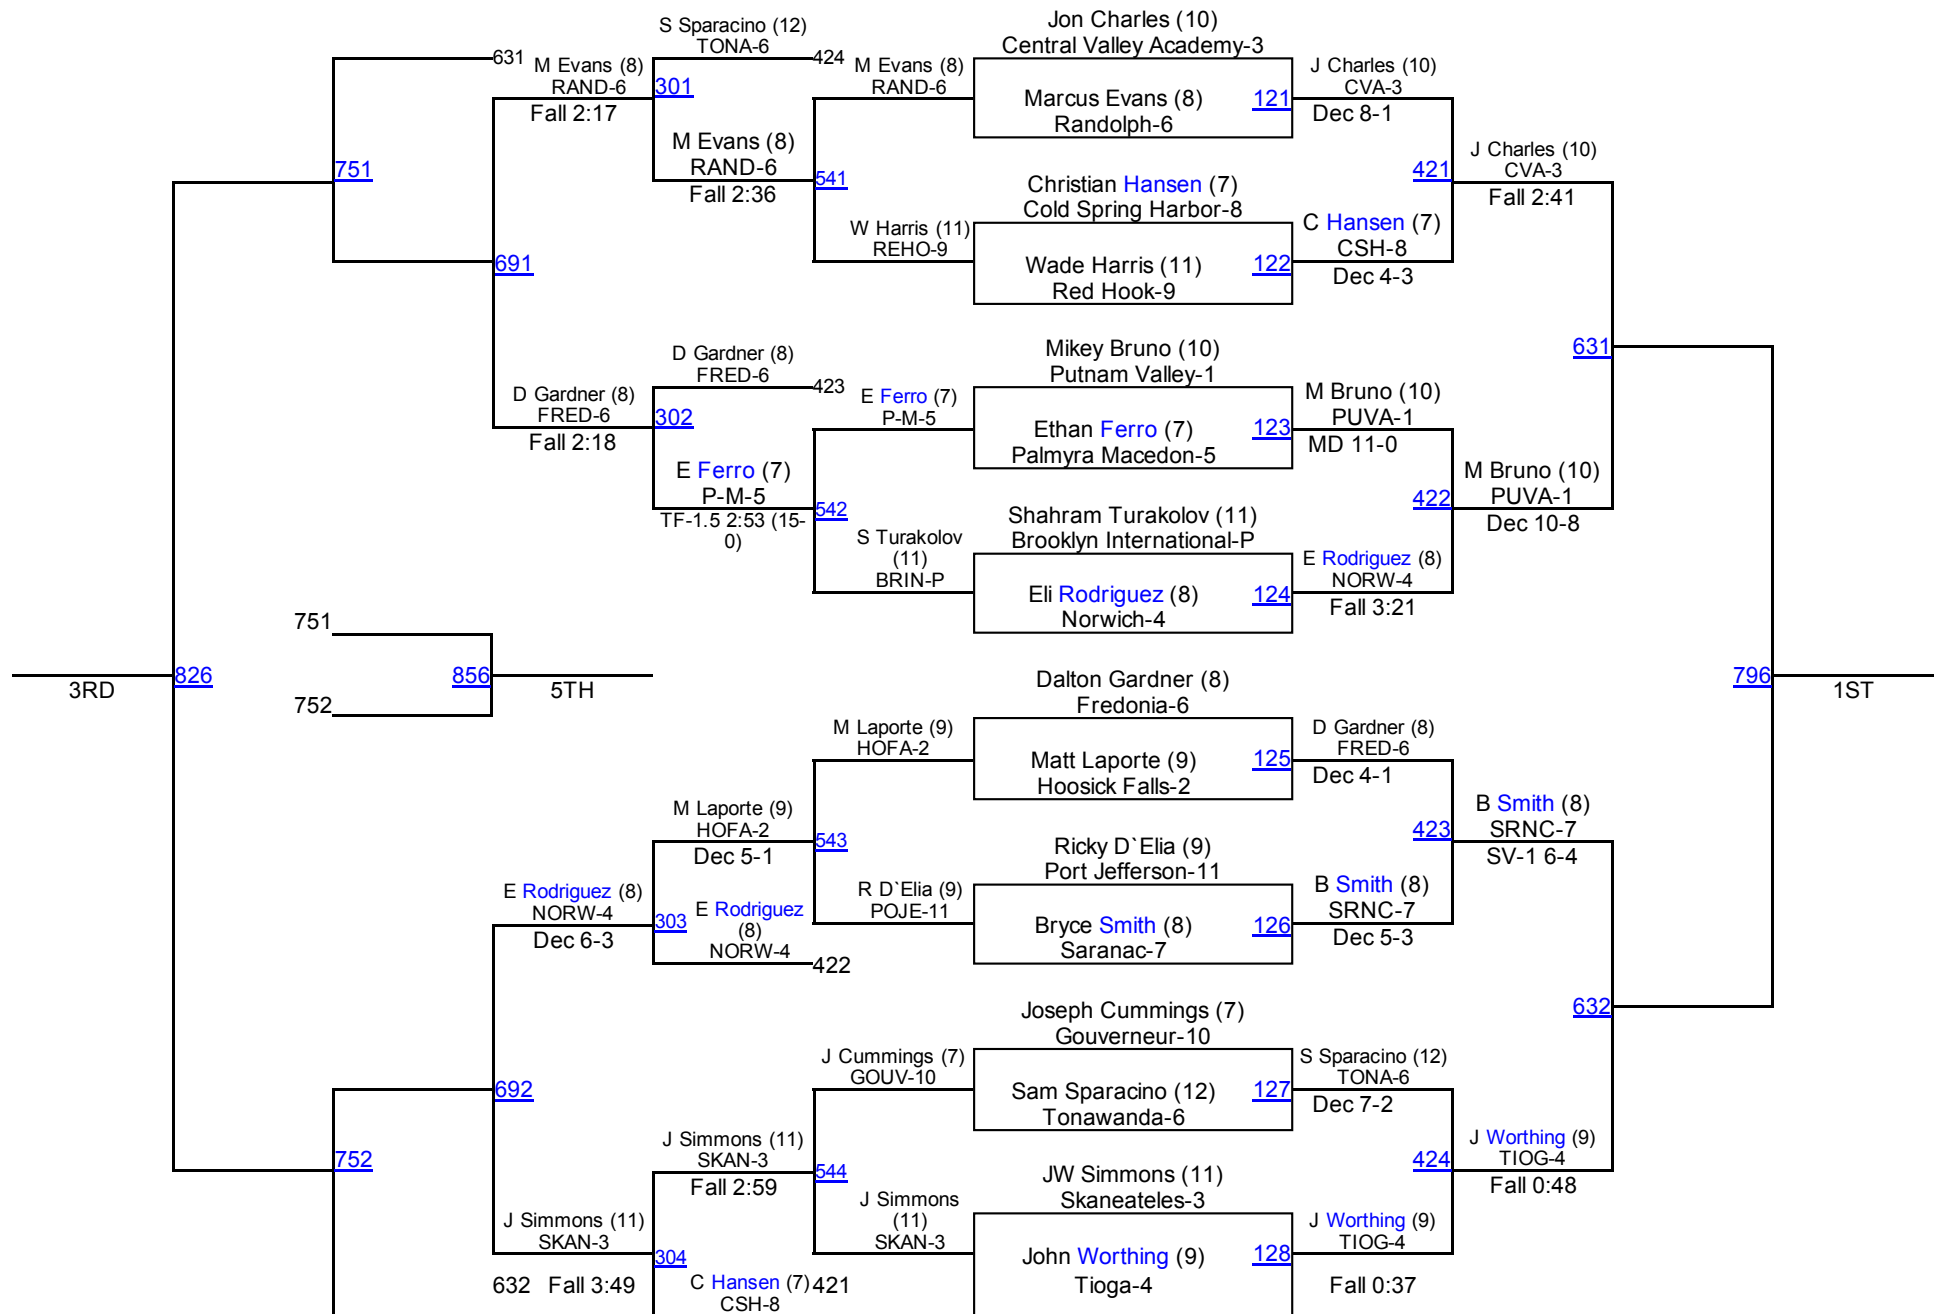

61. Dolgeville	5.0
61. Duanesburg	5.0
63. Byron Bergen	4.0
63. Keshequa	4.0
63. Livonia	4.0
63. New Paltz	4.0
63. Ogdensburg Free Academy	4.0
63. Red Hook	4.0
63. Whitney Point	4.0
70. Babylon	3.0
70. Batavia	3.0
70. Chester	3.0
70. Depew	3.0
70. Eagle Academy	3.0
70. Hendrick Hudson	3.0
70. Marathon	3.0
70. Perry	3.0
70. Petrides	3.0
70. Schoharie	3.0
70. Seaford	3.0
81. Ausable Valley	2.0
81. Clarke	2.0
81. Cold Spring Harbor	2.0
81. Dunkirk	2.0
81. Eden	2.0
81. Onteora	2.0
81. Oyster Bay	2.0
81. Pleasantville	2.0
81. Watervliet	2.0
81. Whitehall Ft Ann	2.0
91. Campbell Savona	1.0
91. Galway	1.0
91. Greene	1.0
91. Hoosick Falls	1.0
91. Lyndonville	1.0
91. Woodlands	1.0
97. Bayport Blue Point	0.0
97. Bronx Studio	0.0
97. Brooklyn International	0.0
97. Candor	0.0
97. Center Moriches	0.0
97. Chenango Valley	0.0
97. Cobleskill Richmondville	0.0
97. Highland	0.0
97. Mechanicville Stillwater	0.0
97. Northern Adirondack	0.0
97. Pioneer	0.0
97. Portville	0.0
97. Riverdale Kingsbridge	0.0
97. Robert F. Kennedy	0.0
97. Rondout Valley	0.0
97. Tamarac	0.0

2016 NYSPHSAA State Championships

II-99