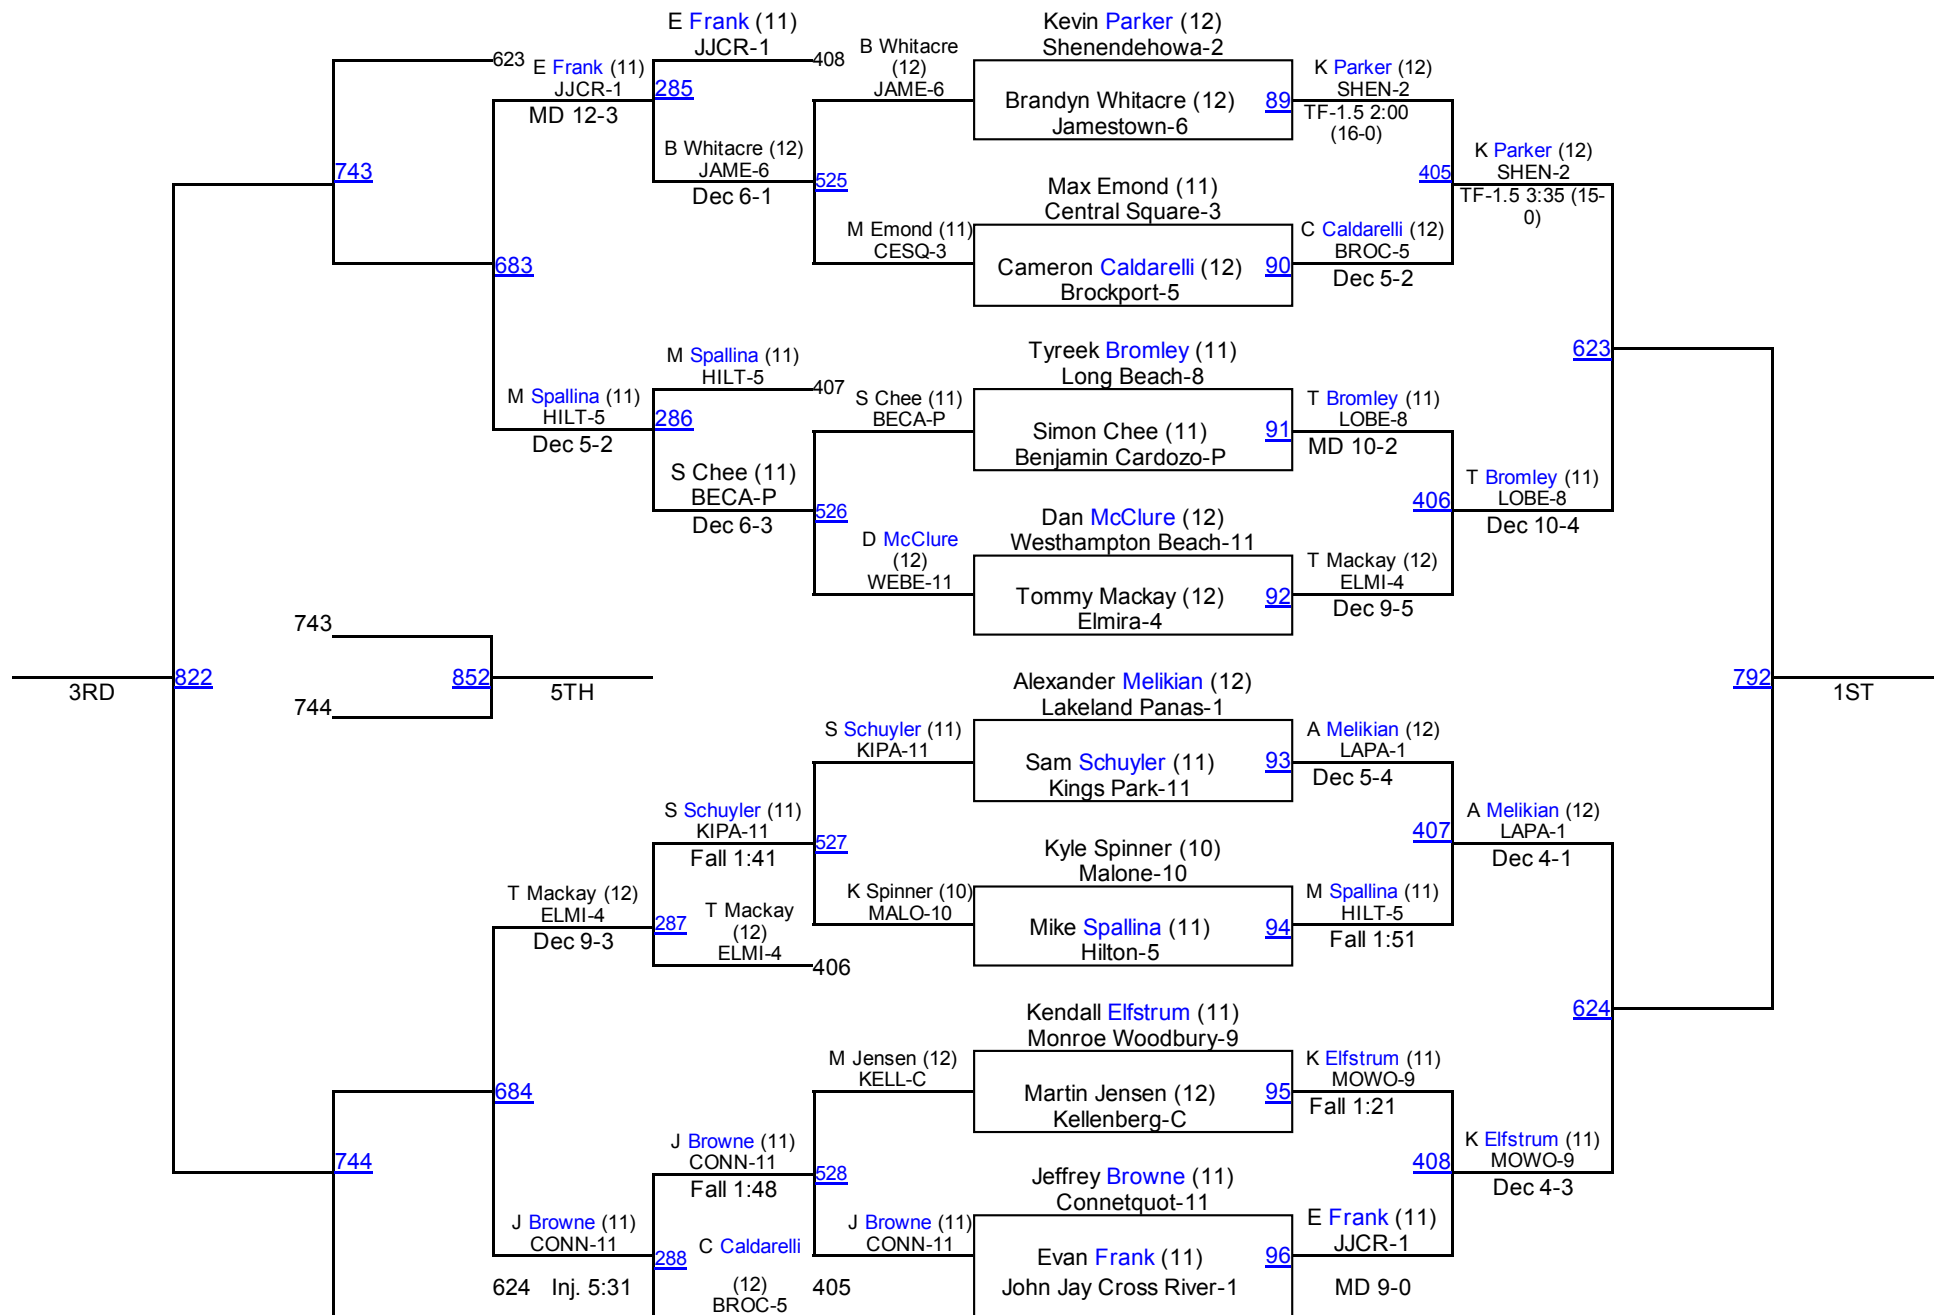

2016 NYSPHSAA State Championships

I-182