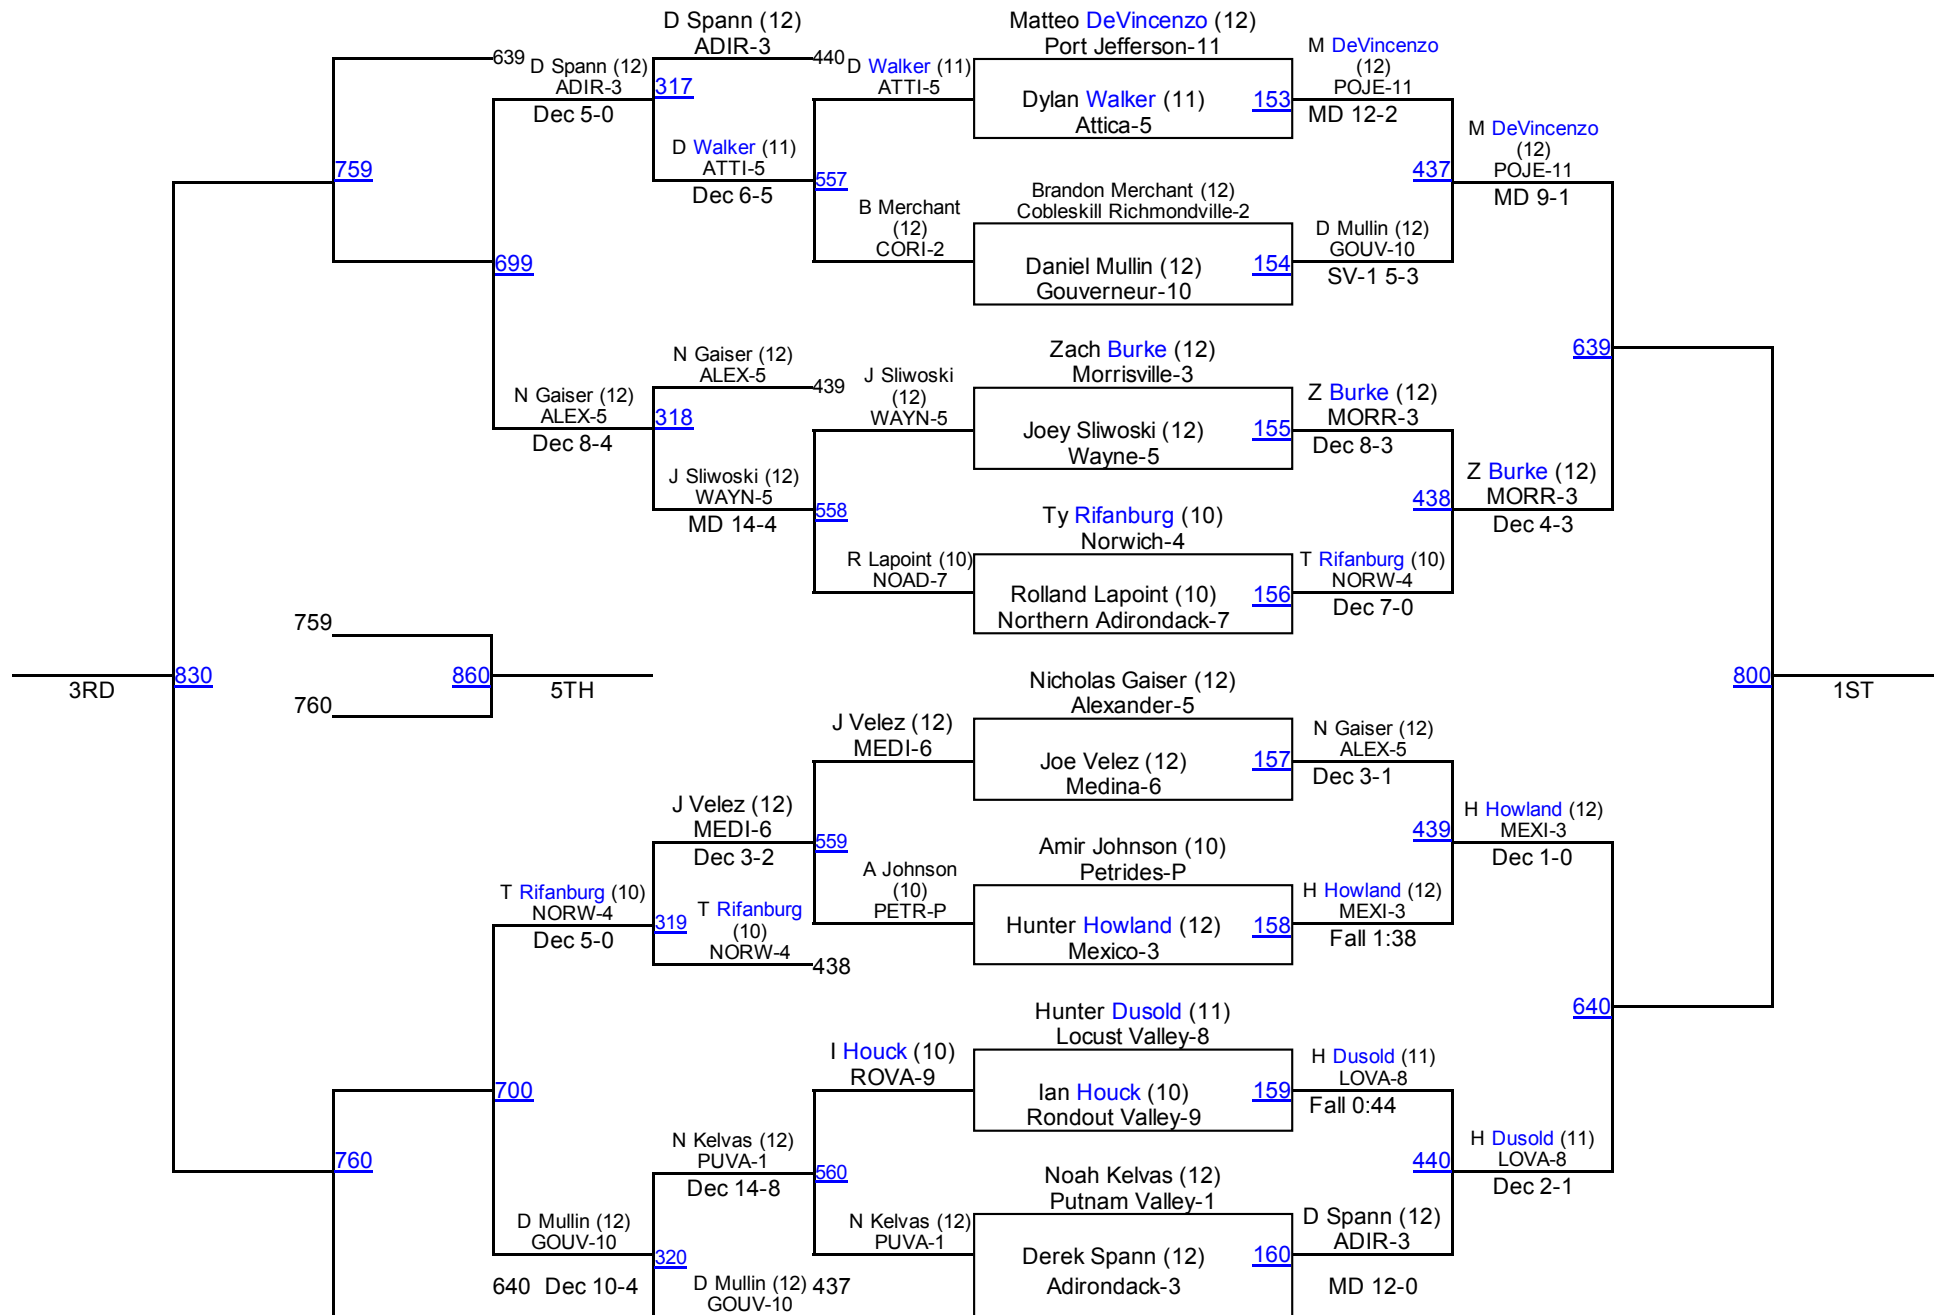

2016 NYSPHSAA State Championships

II-126