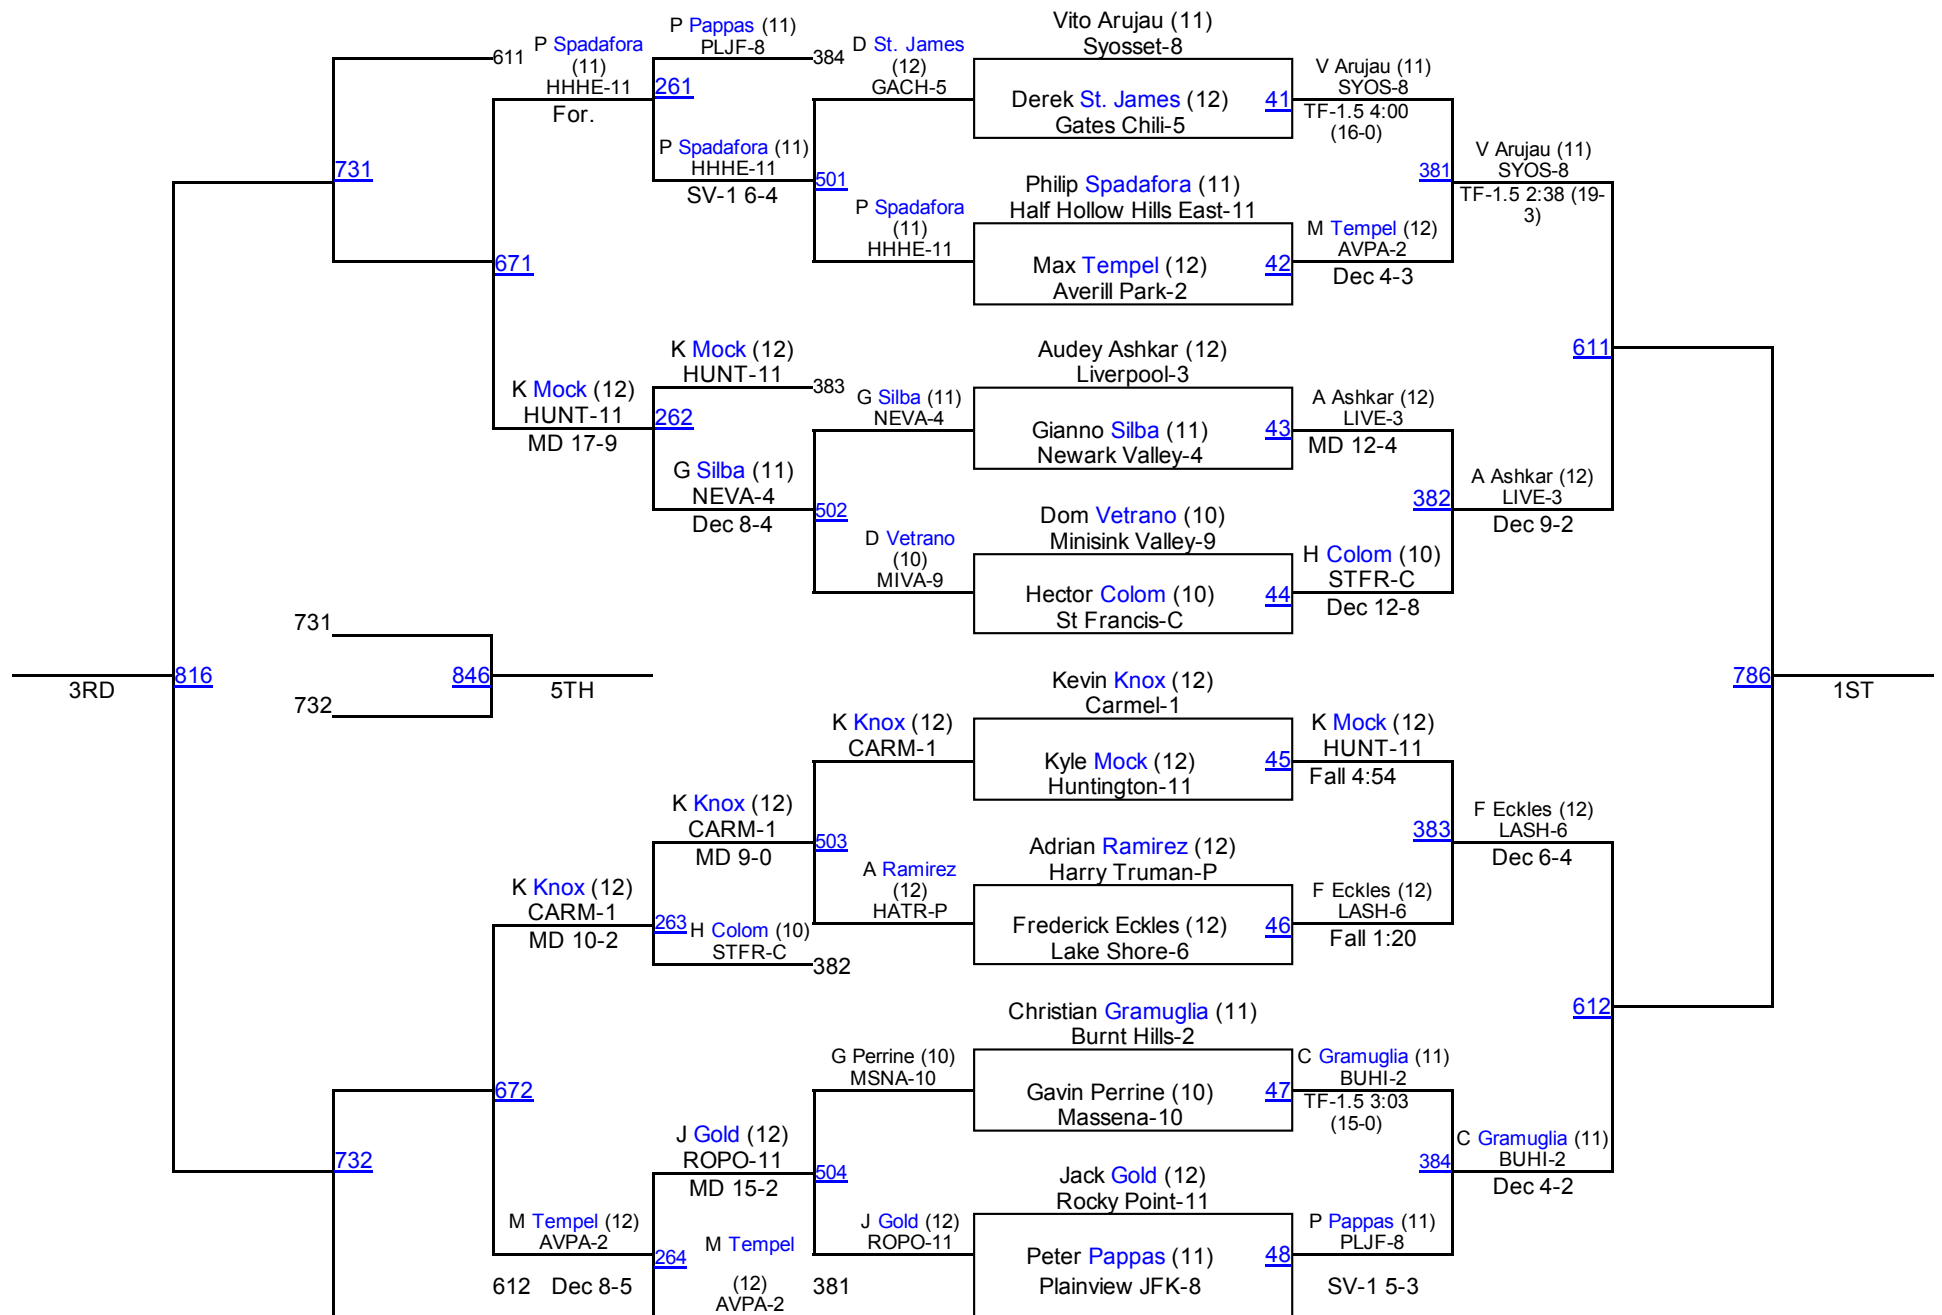

2016 NYSPHSAA State Championships

I-132