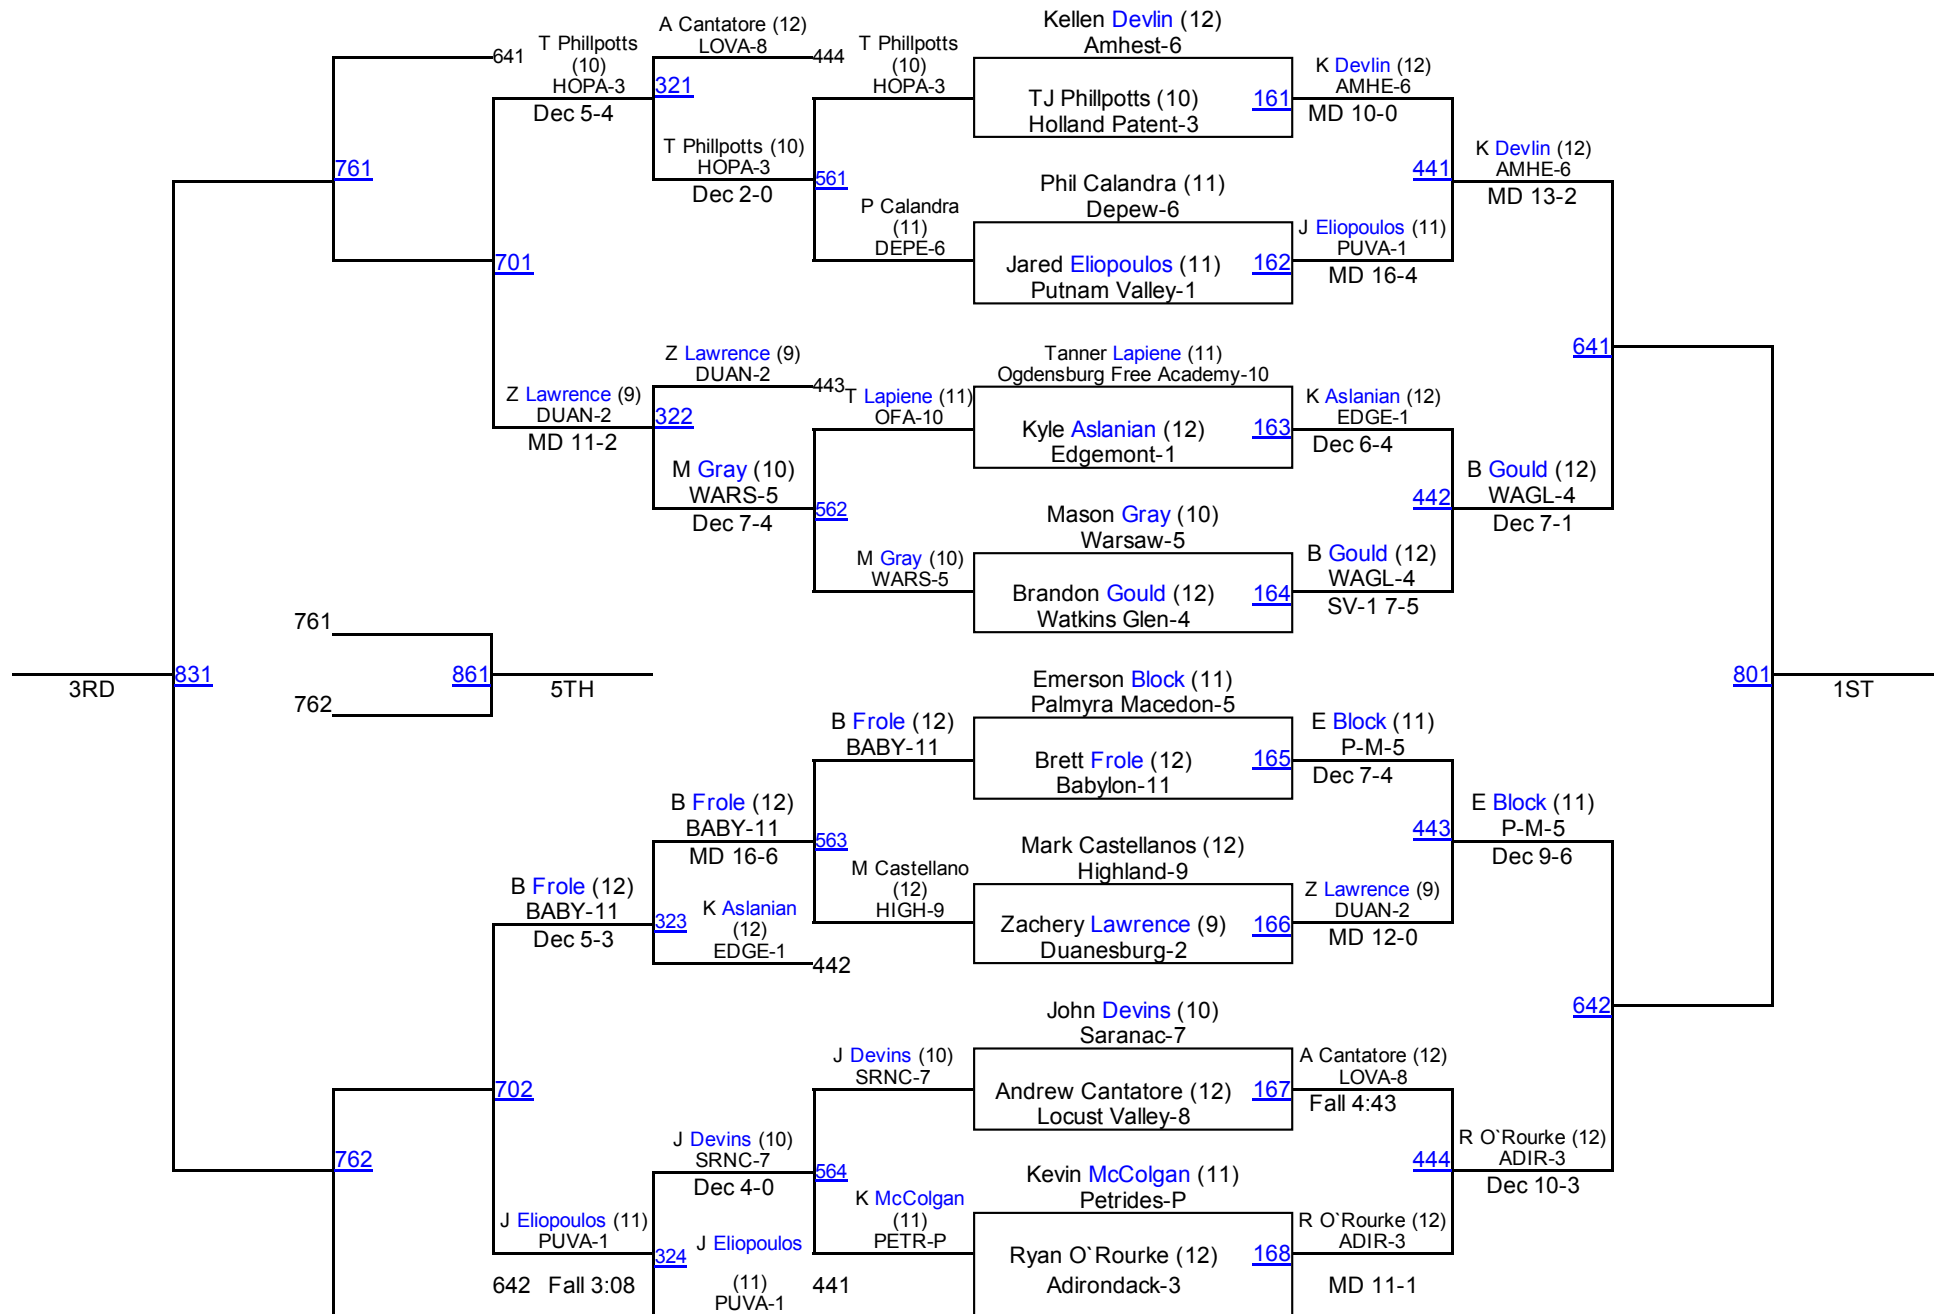

2016 NYSPHSAA State Championships

II-132