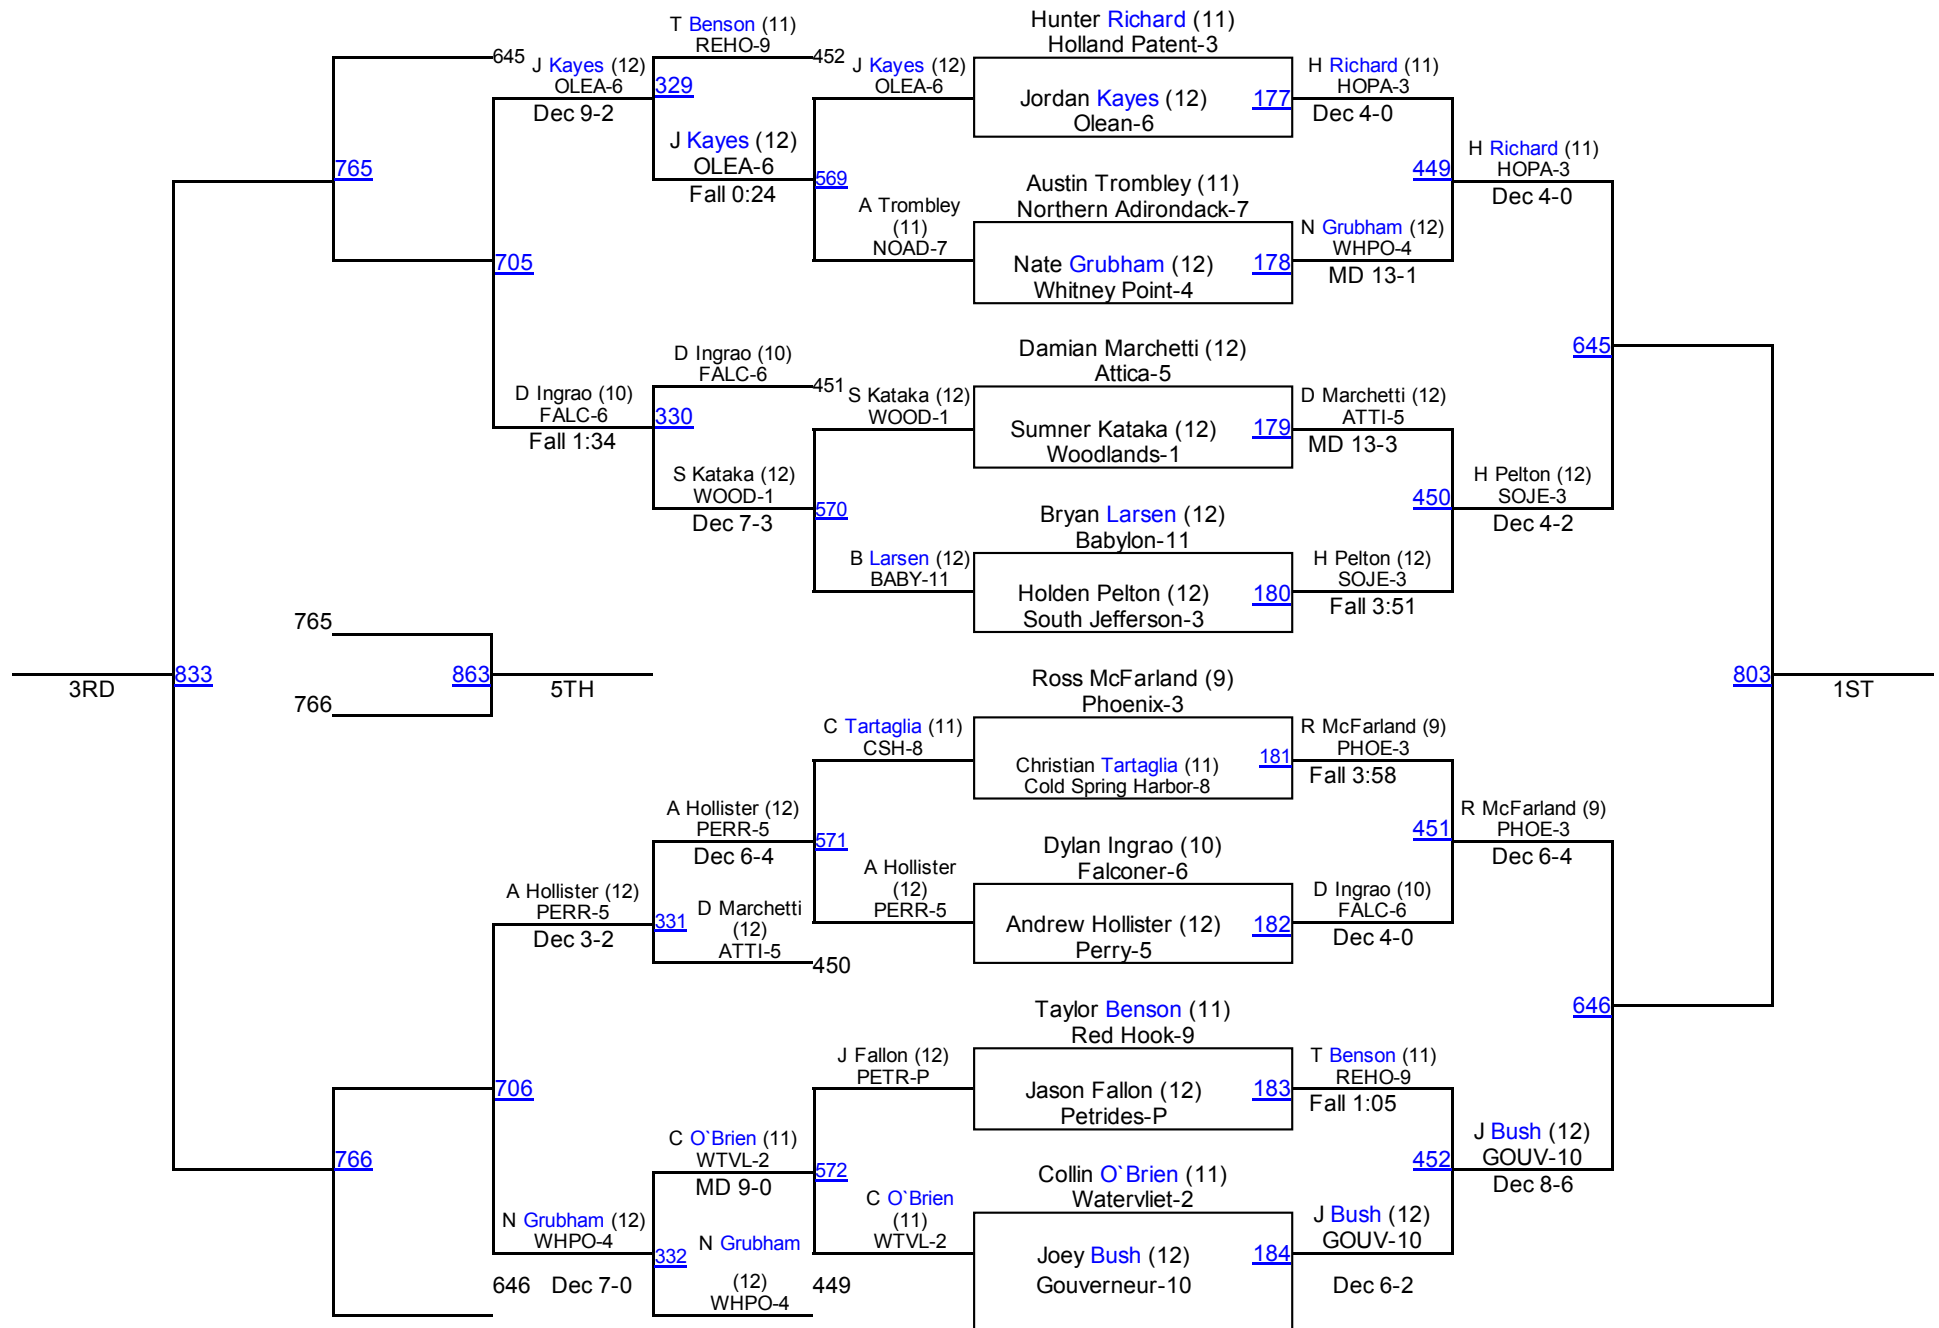

2016 NYSPHSAA State Championships

II-145