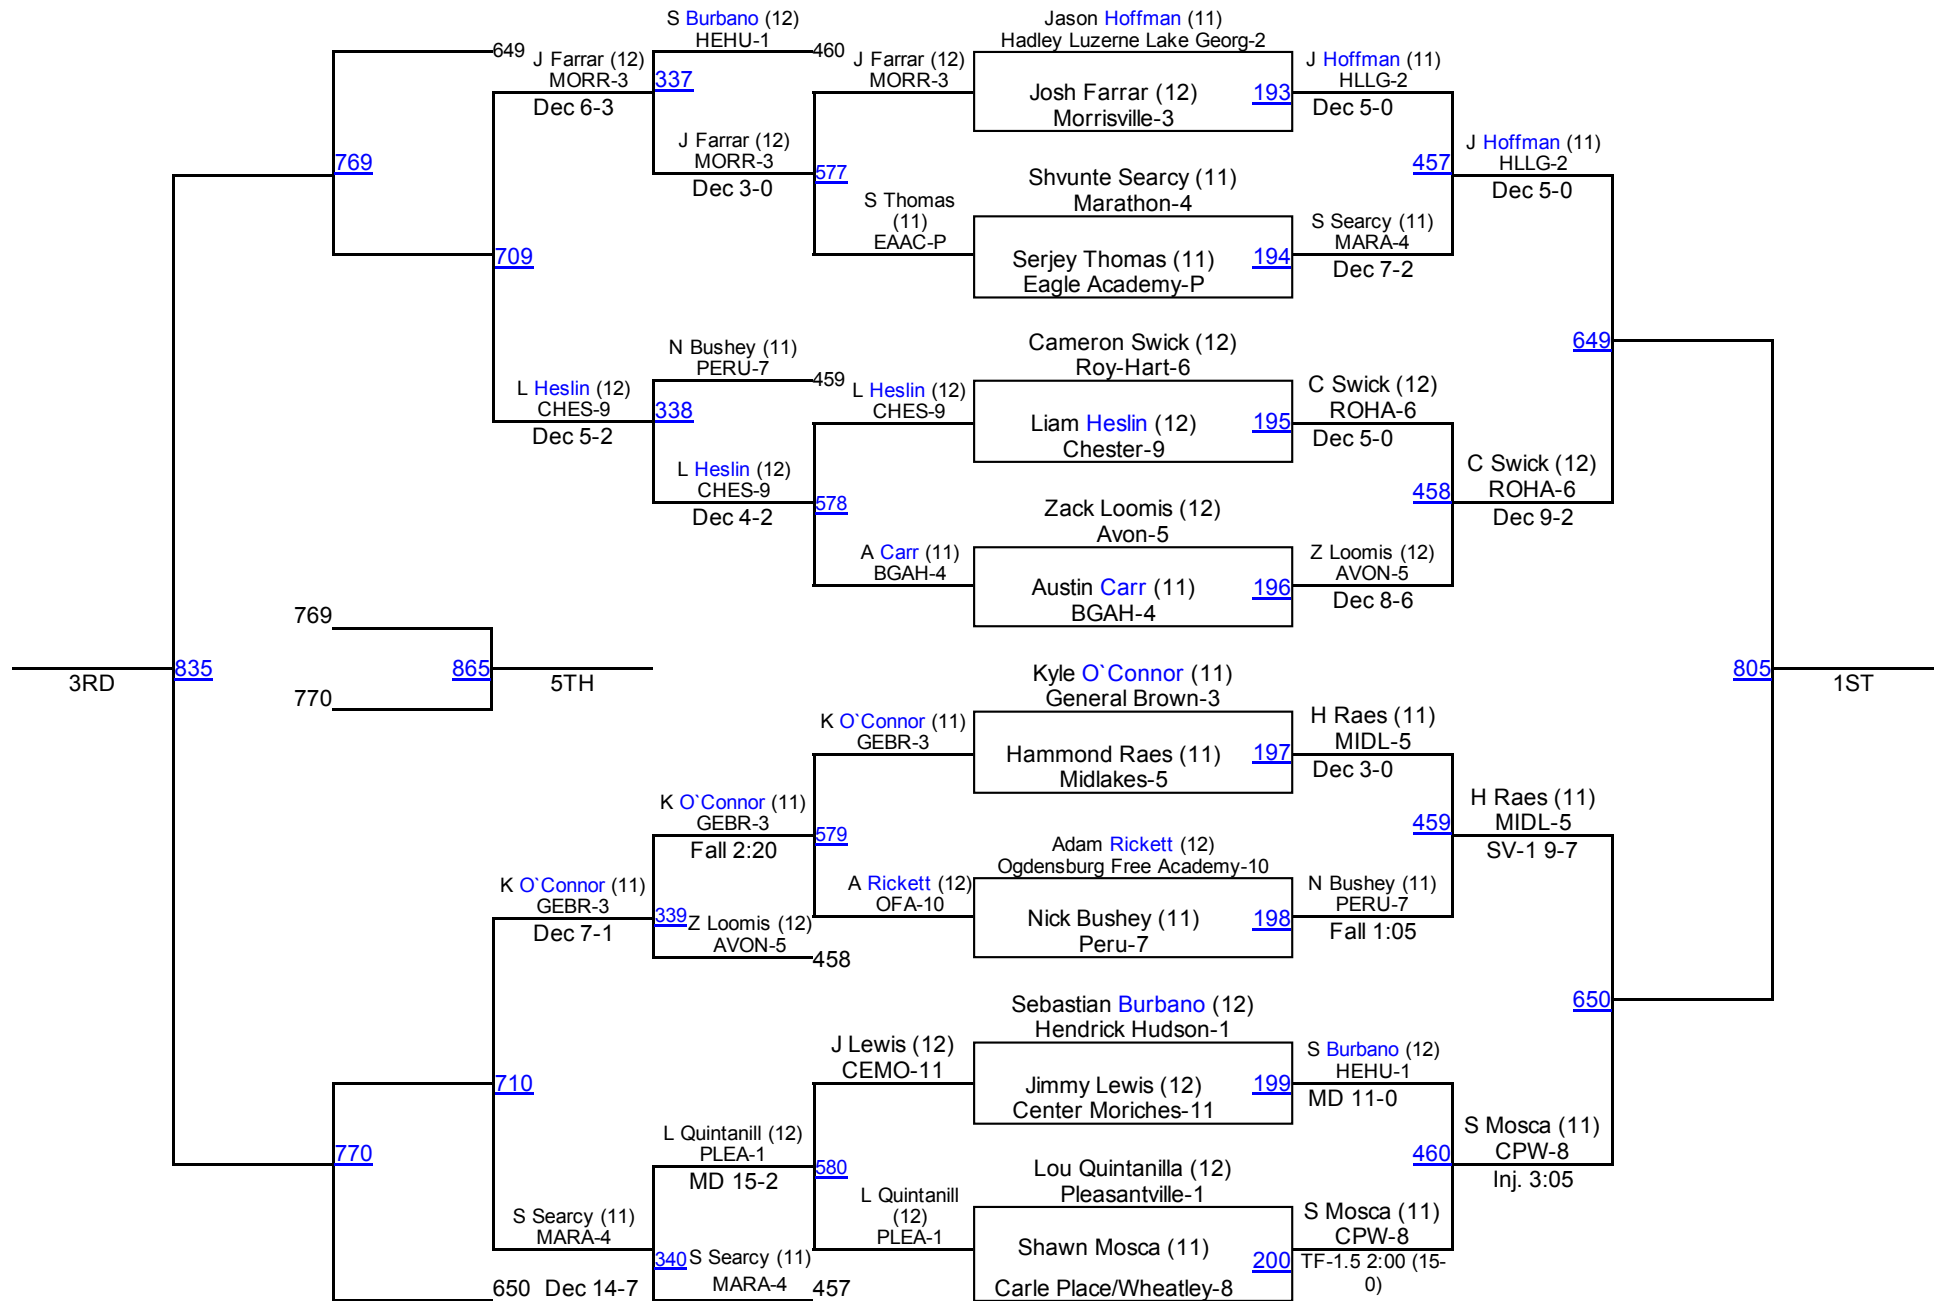

2016 NYSPHSAA State Championships

II-160