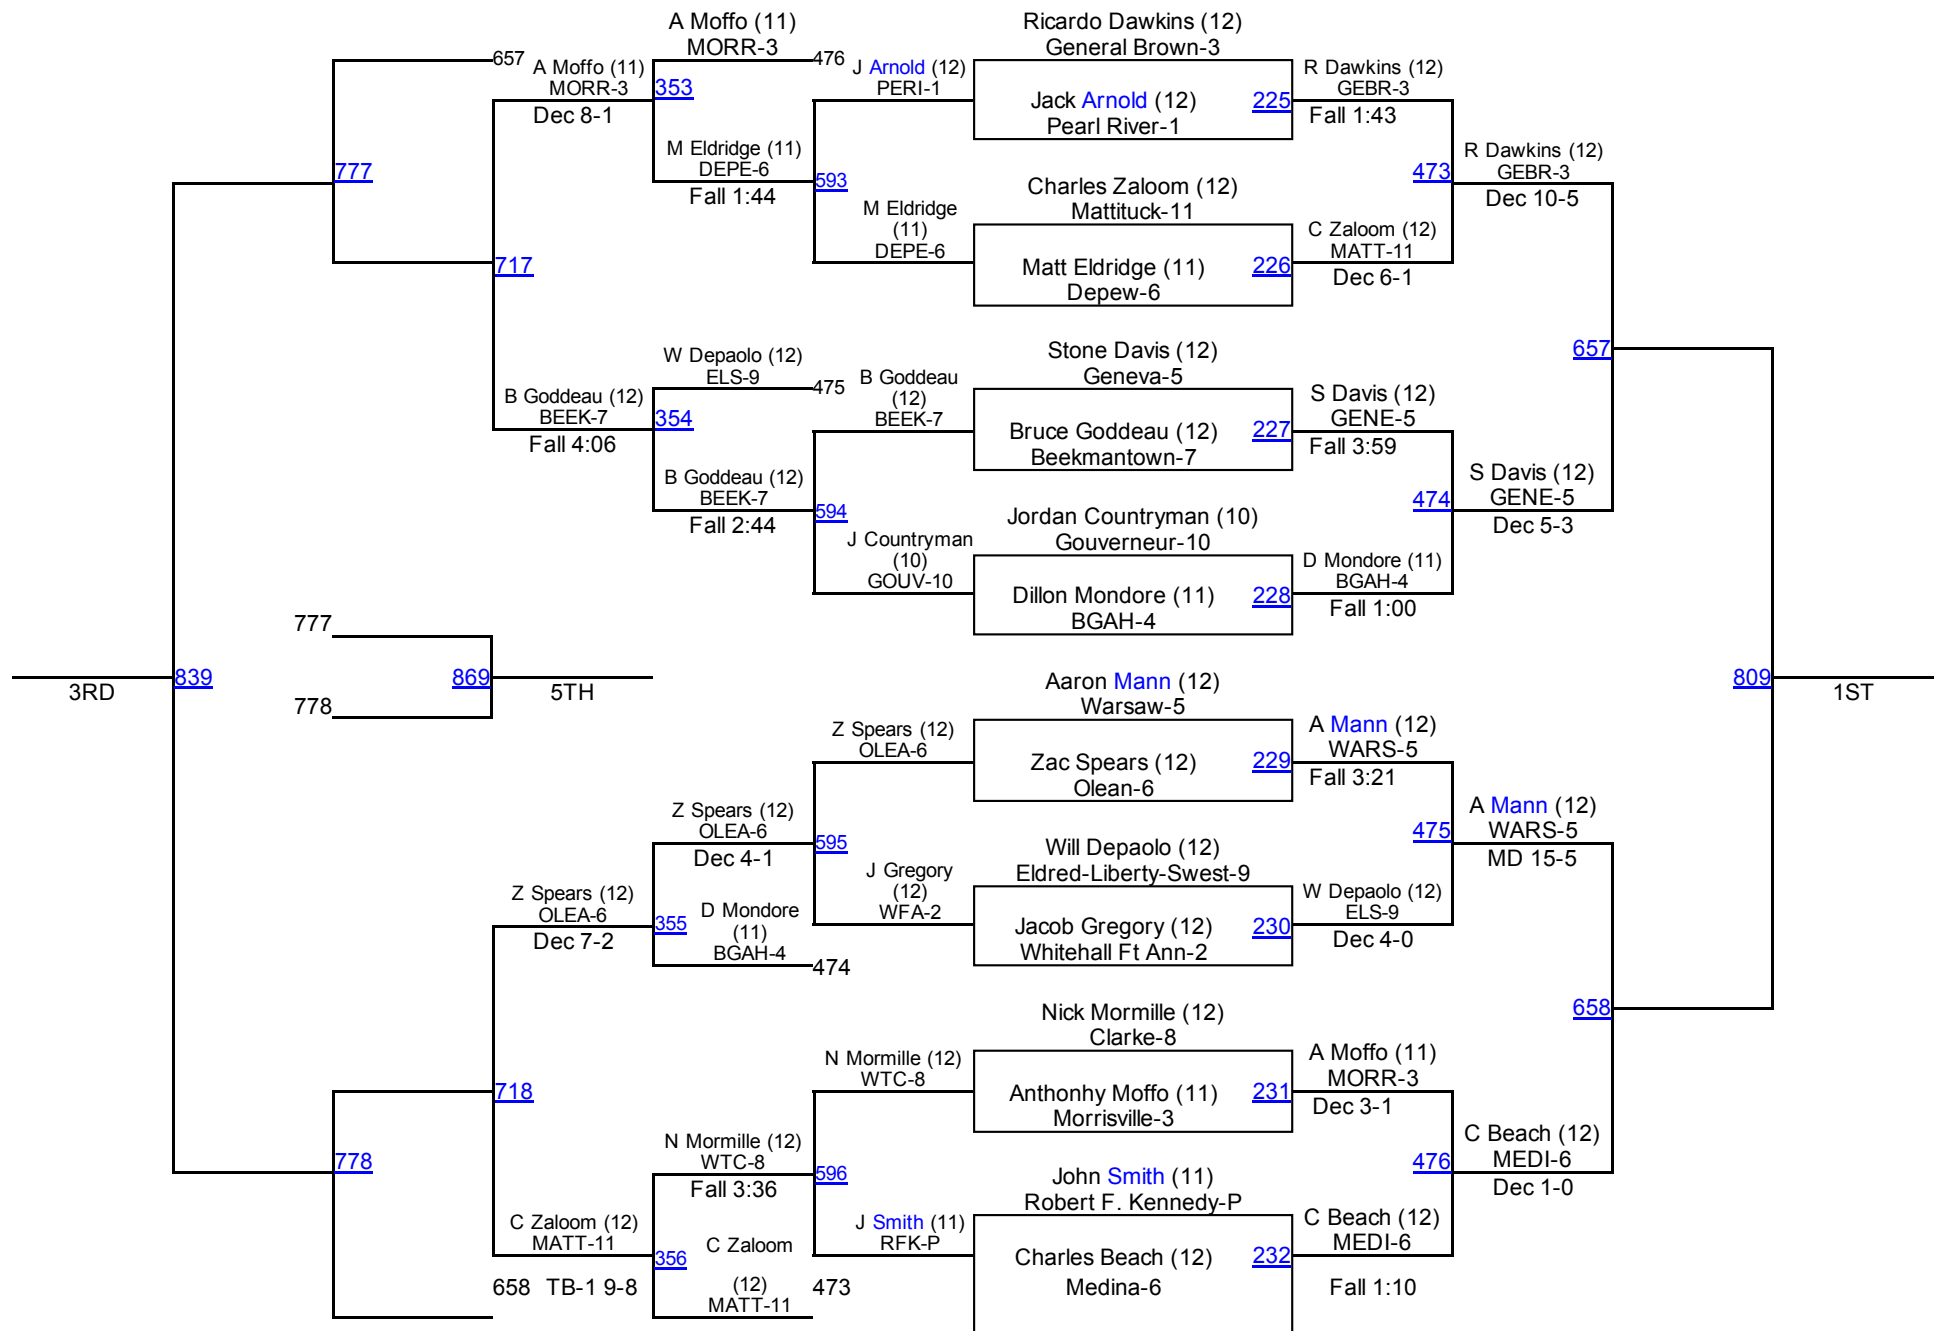

2016 NYSPHSAA State Championships

II-220