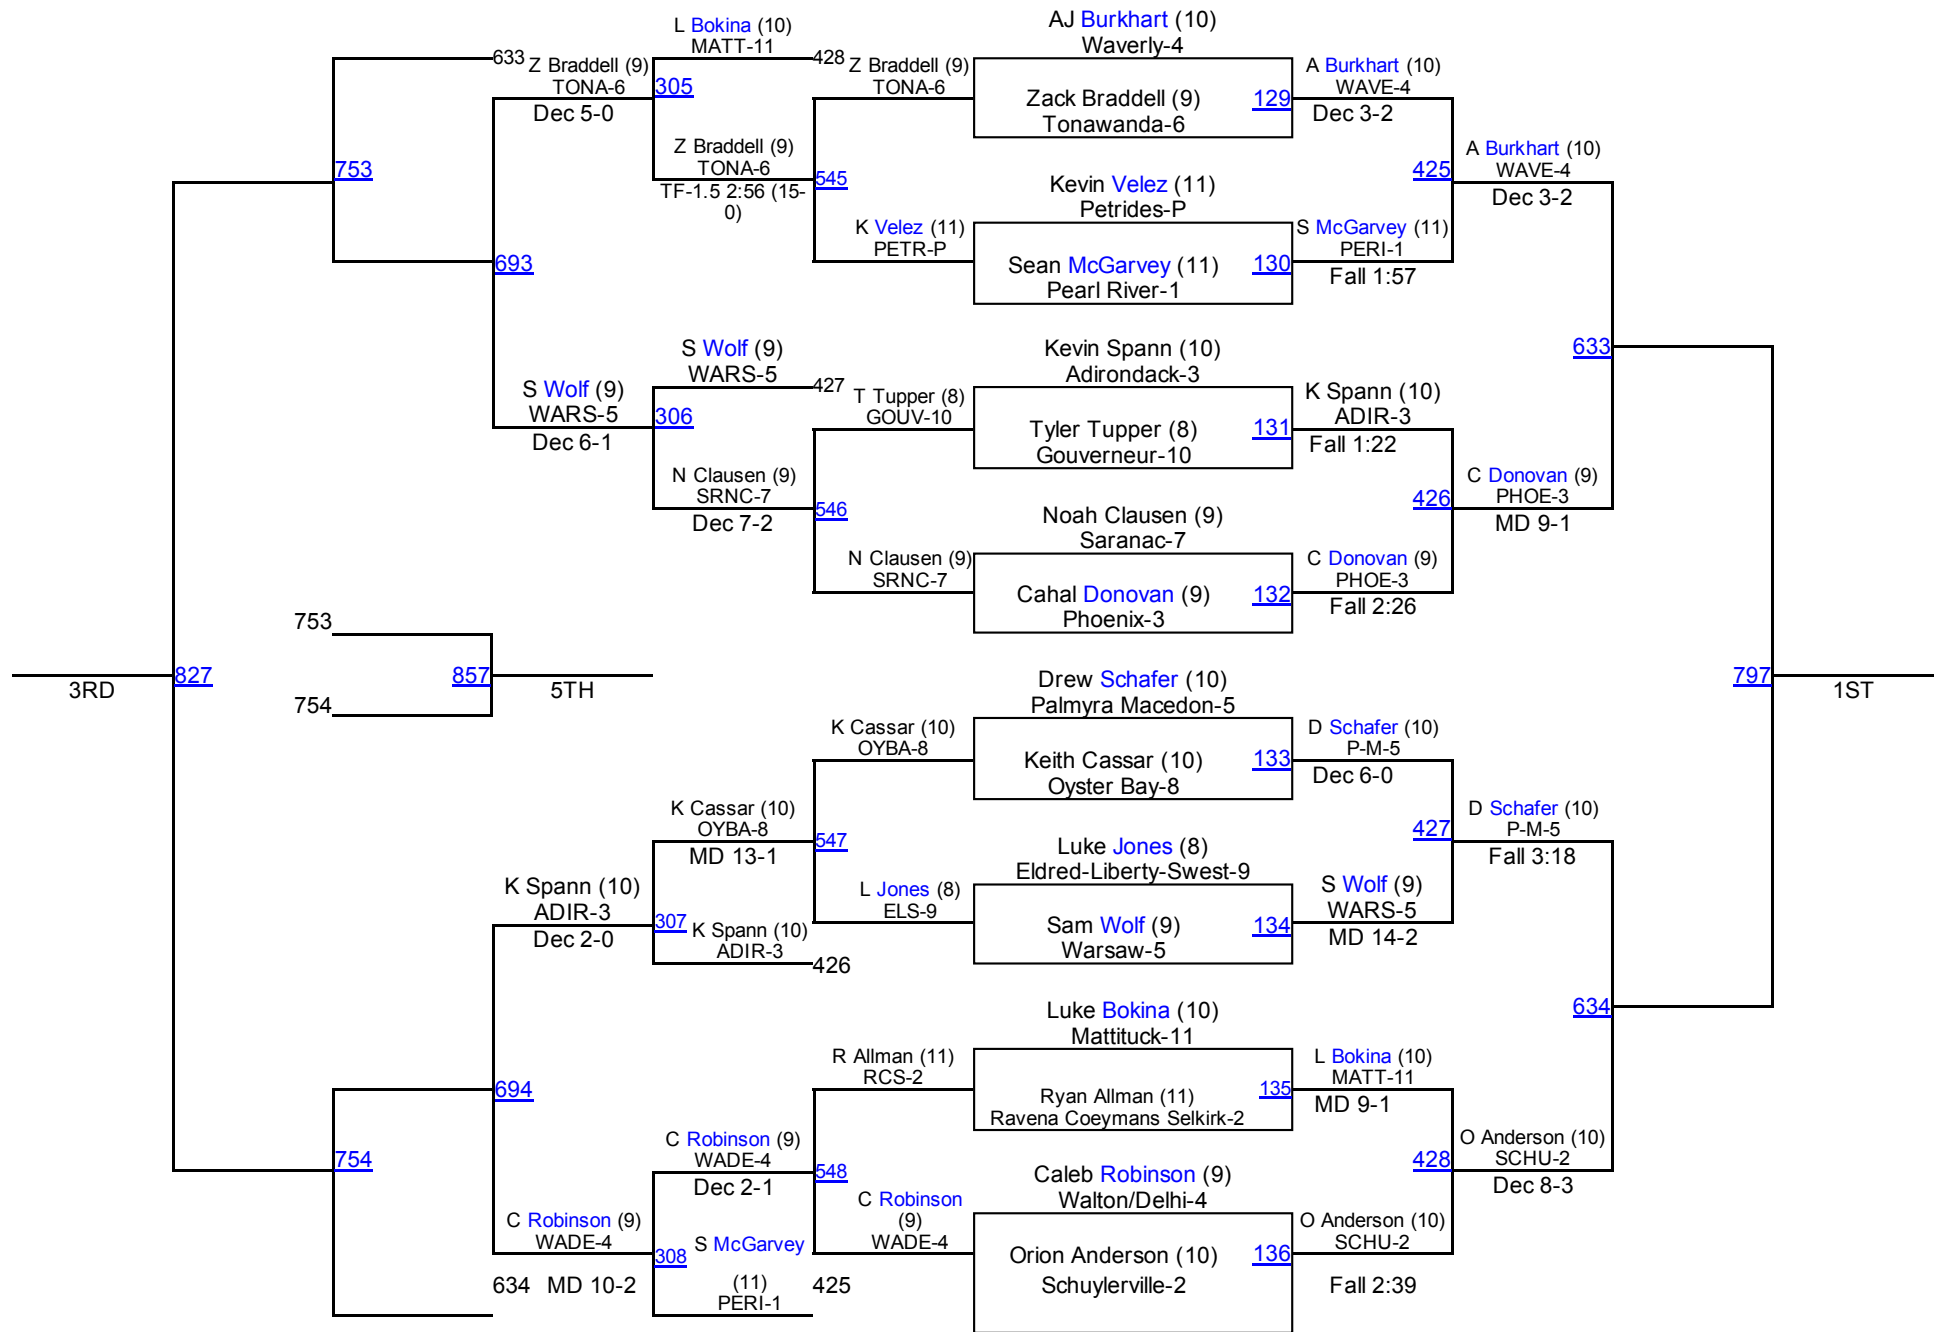

2016 NYSPHSAA State Championships

II-106