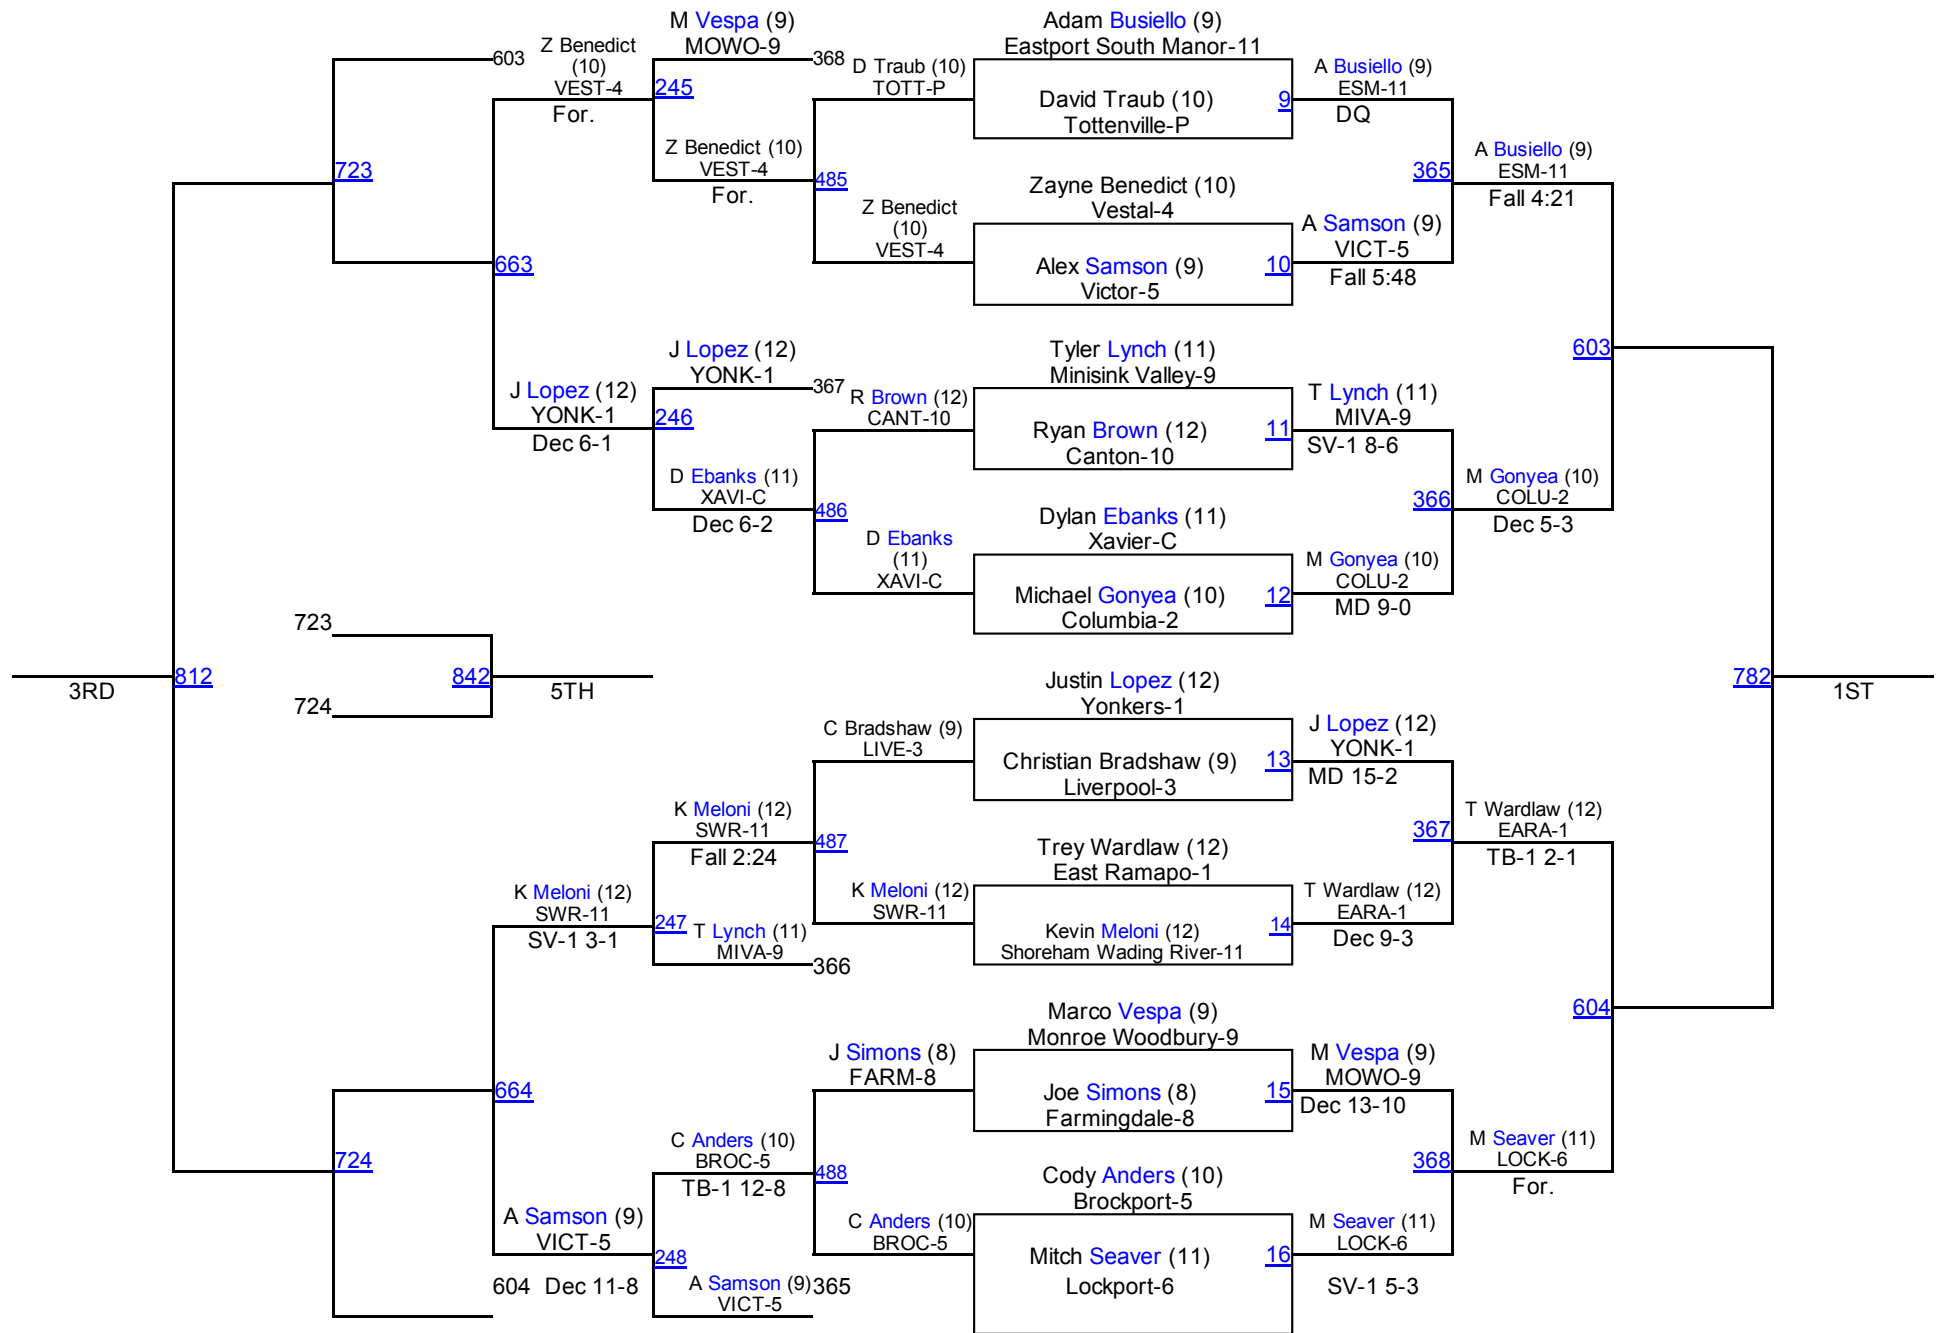

2016 NYSPHSAA State Championships