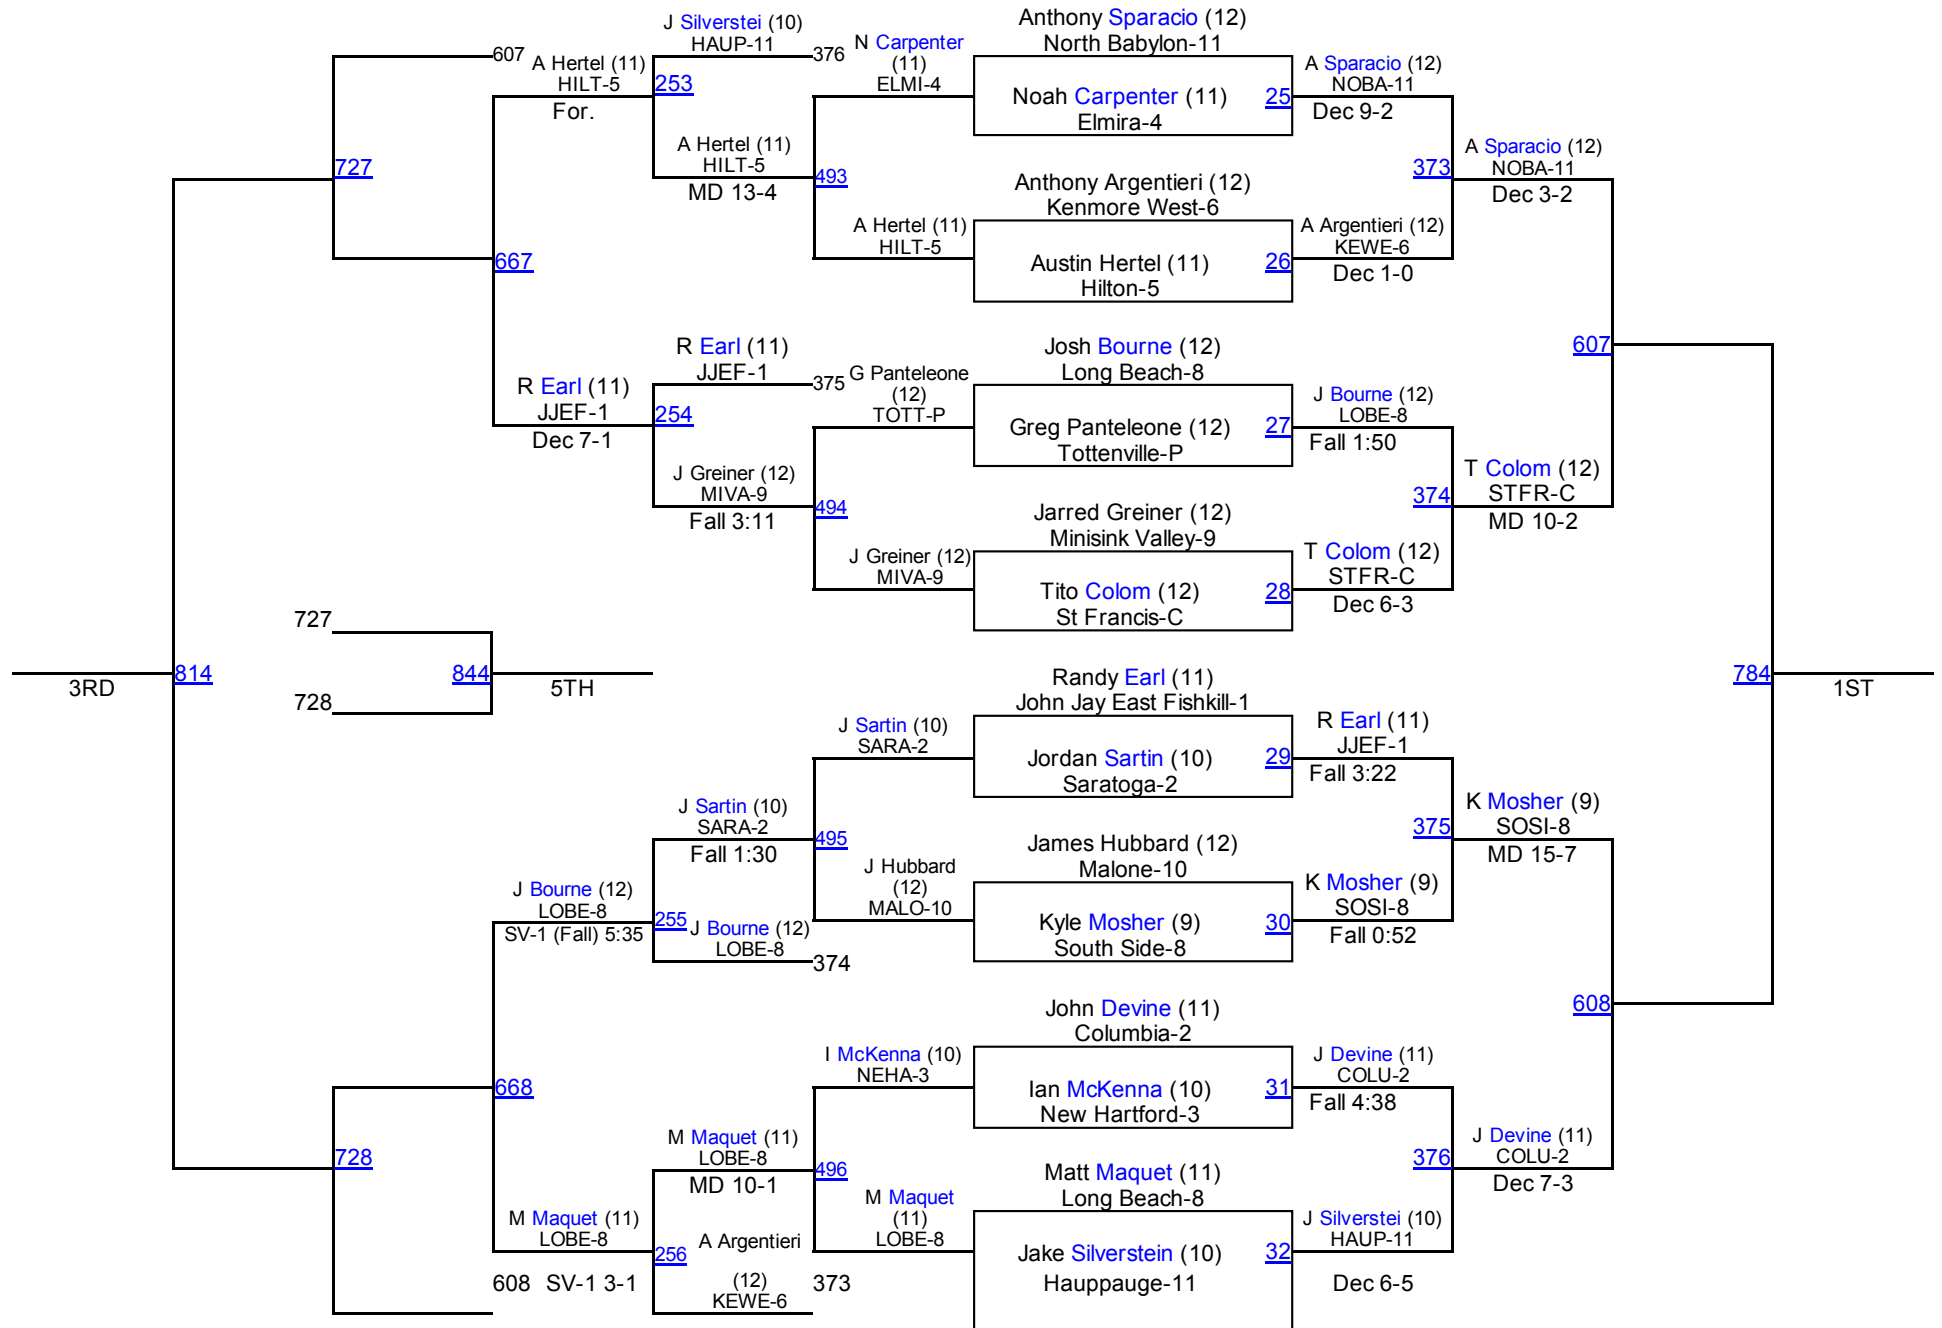

2016 NYSPHSAA State Championships

I-120