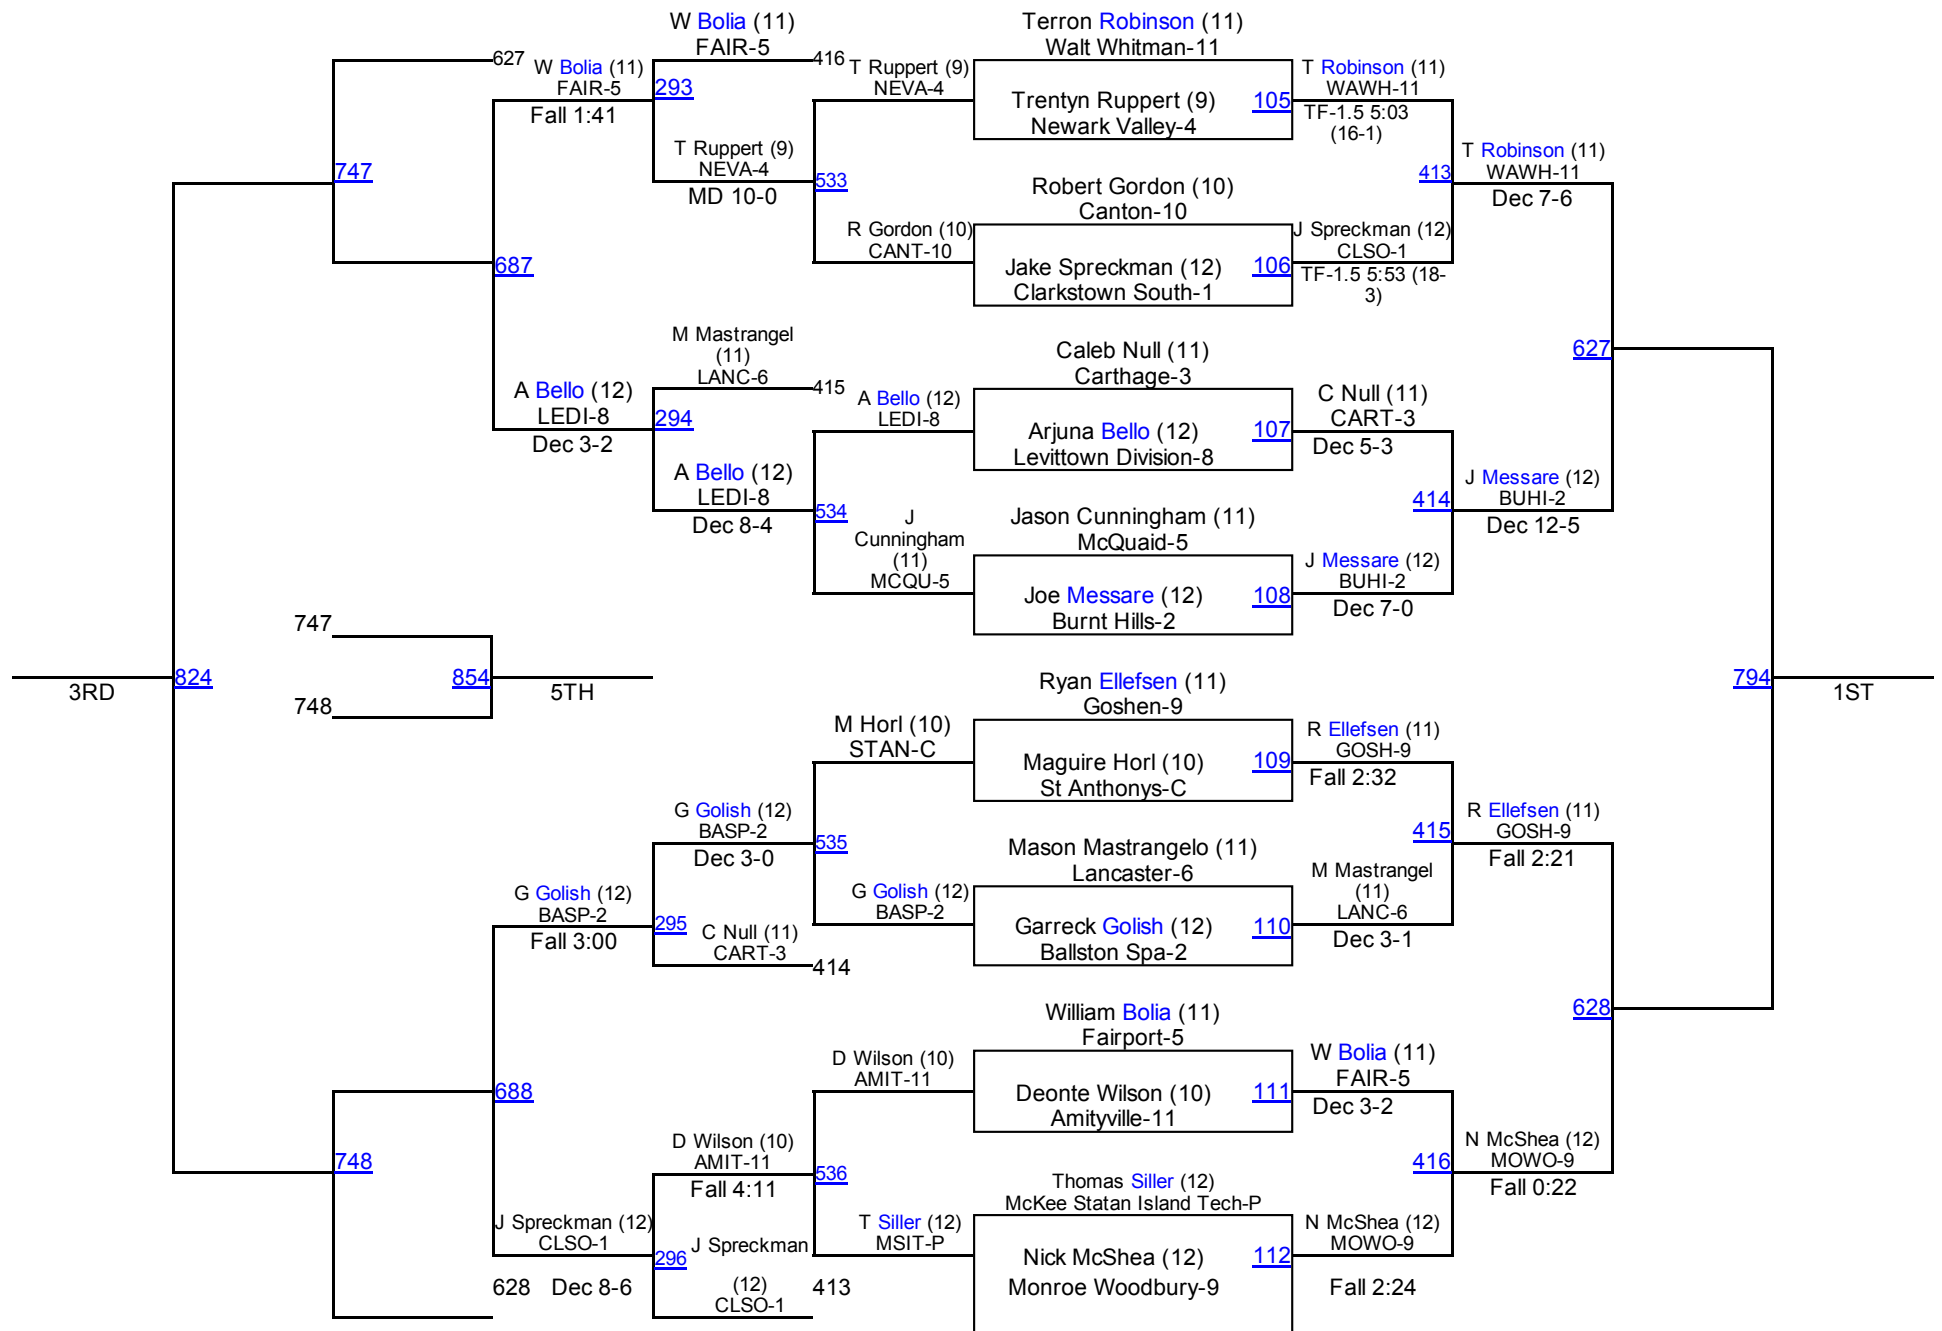

2016 NYSPHSAA State Championships

I-220