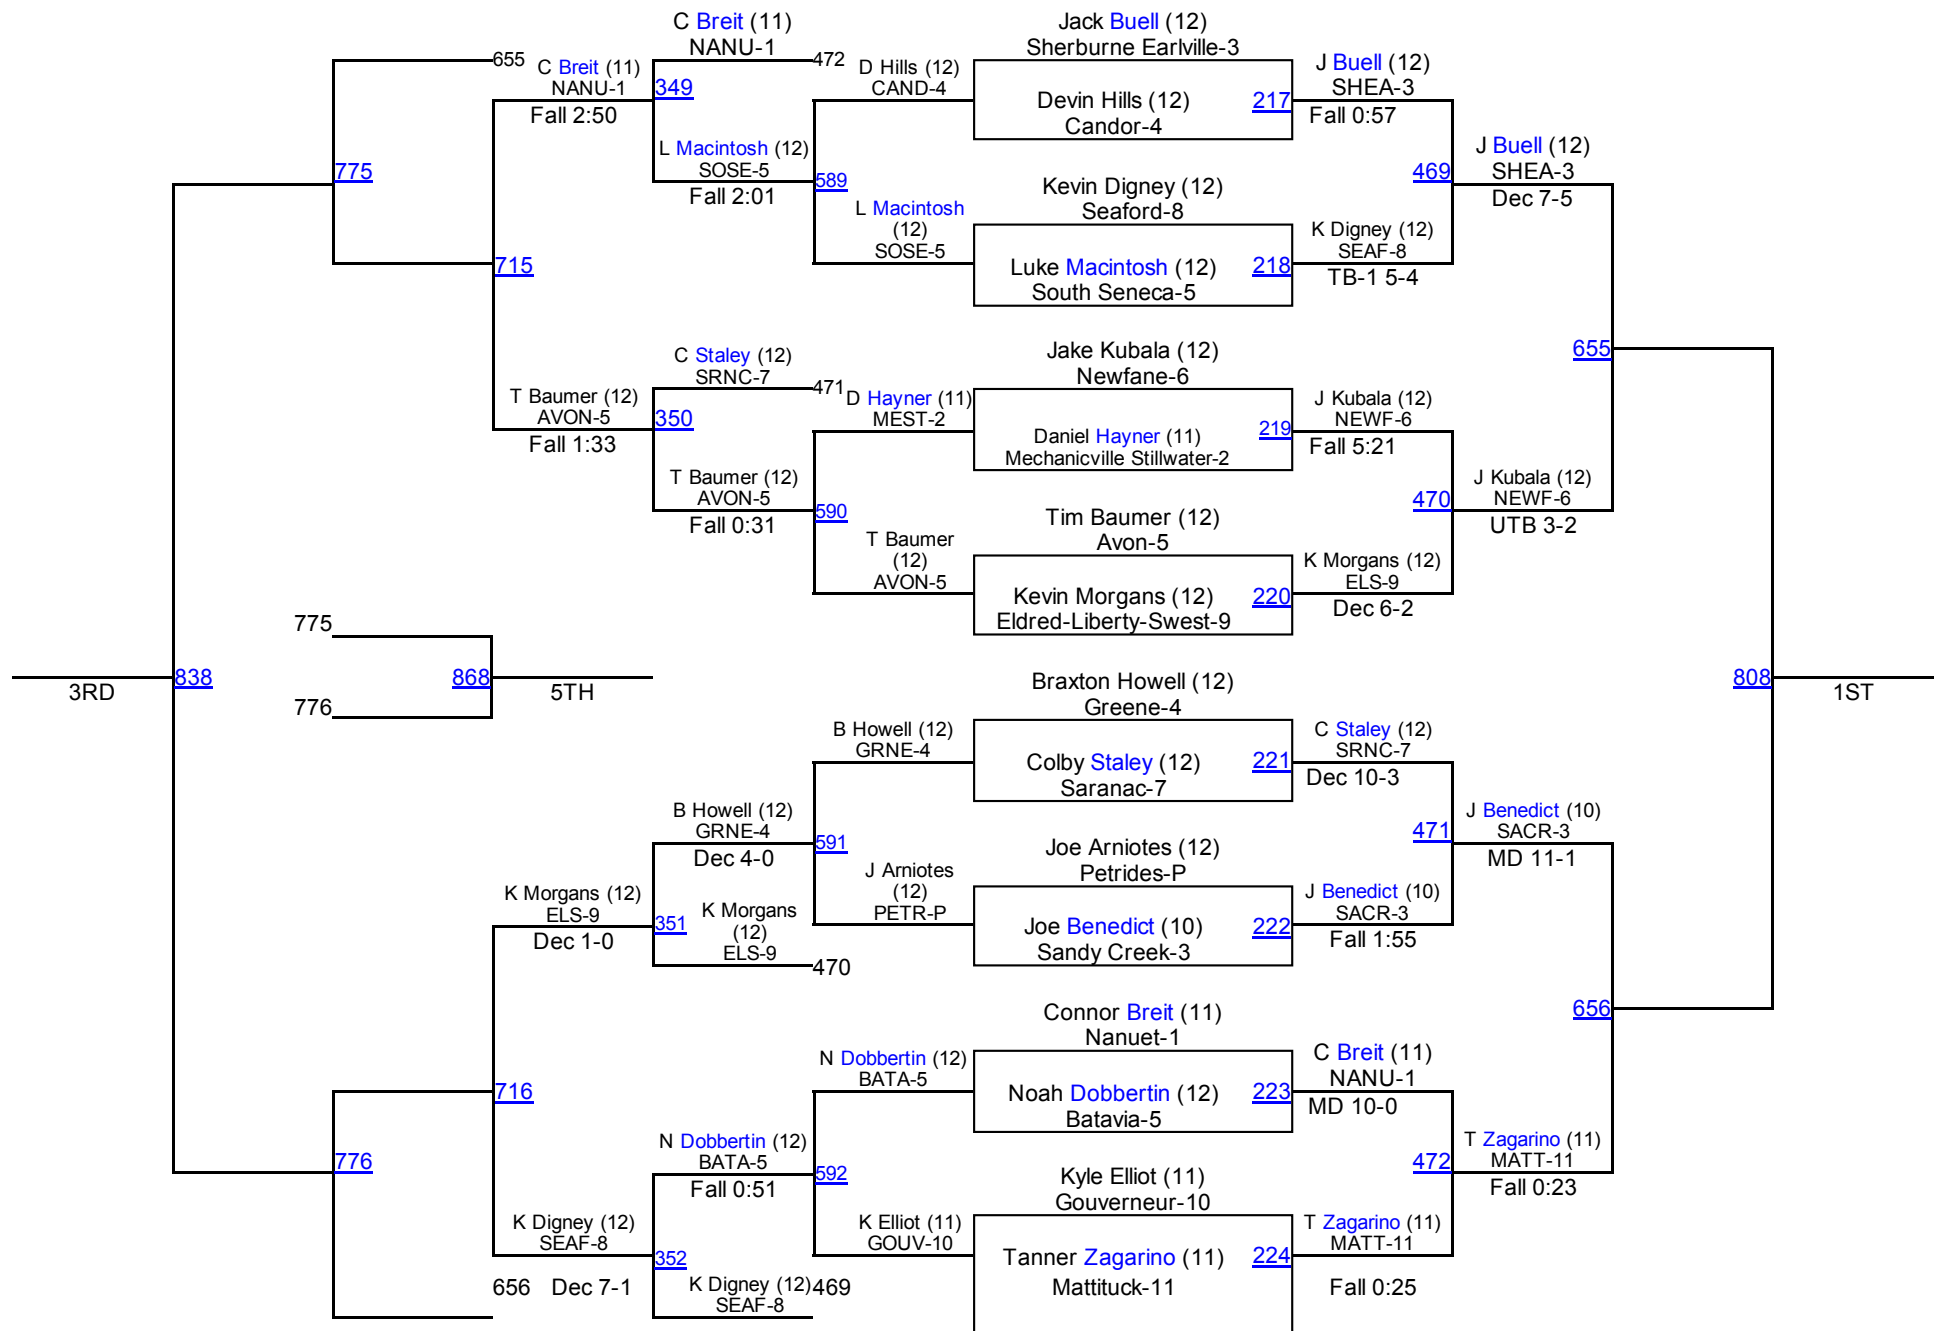

2016 NYSPHSAA State Championships

II-195