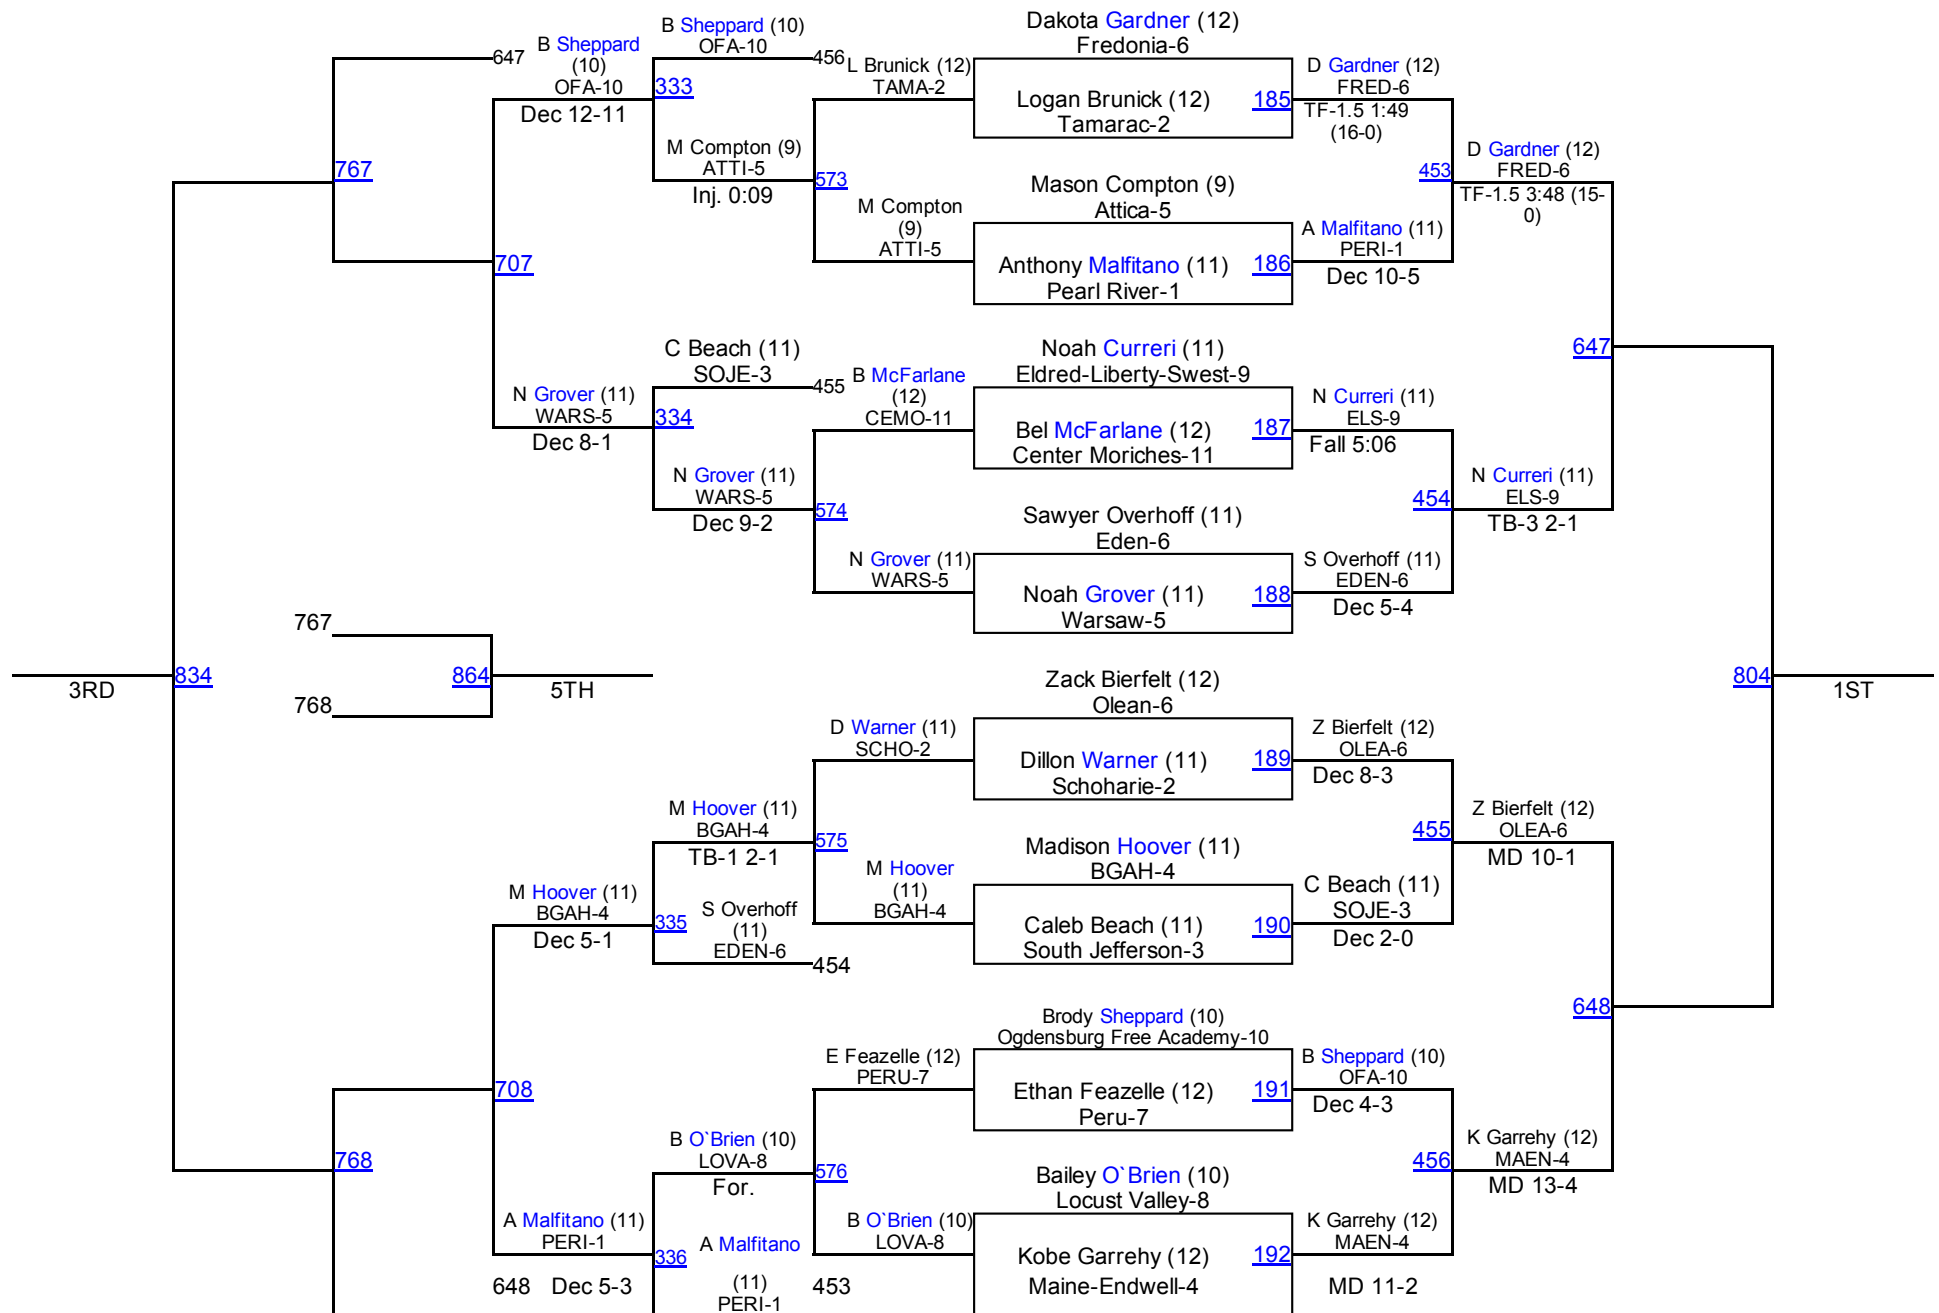

2016 NYSPHSAA State Championships

II-152