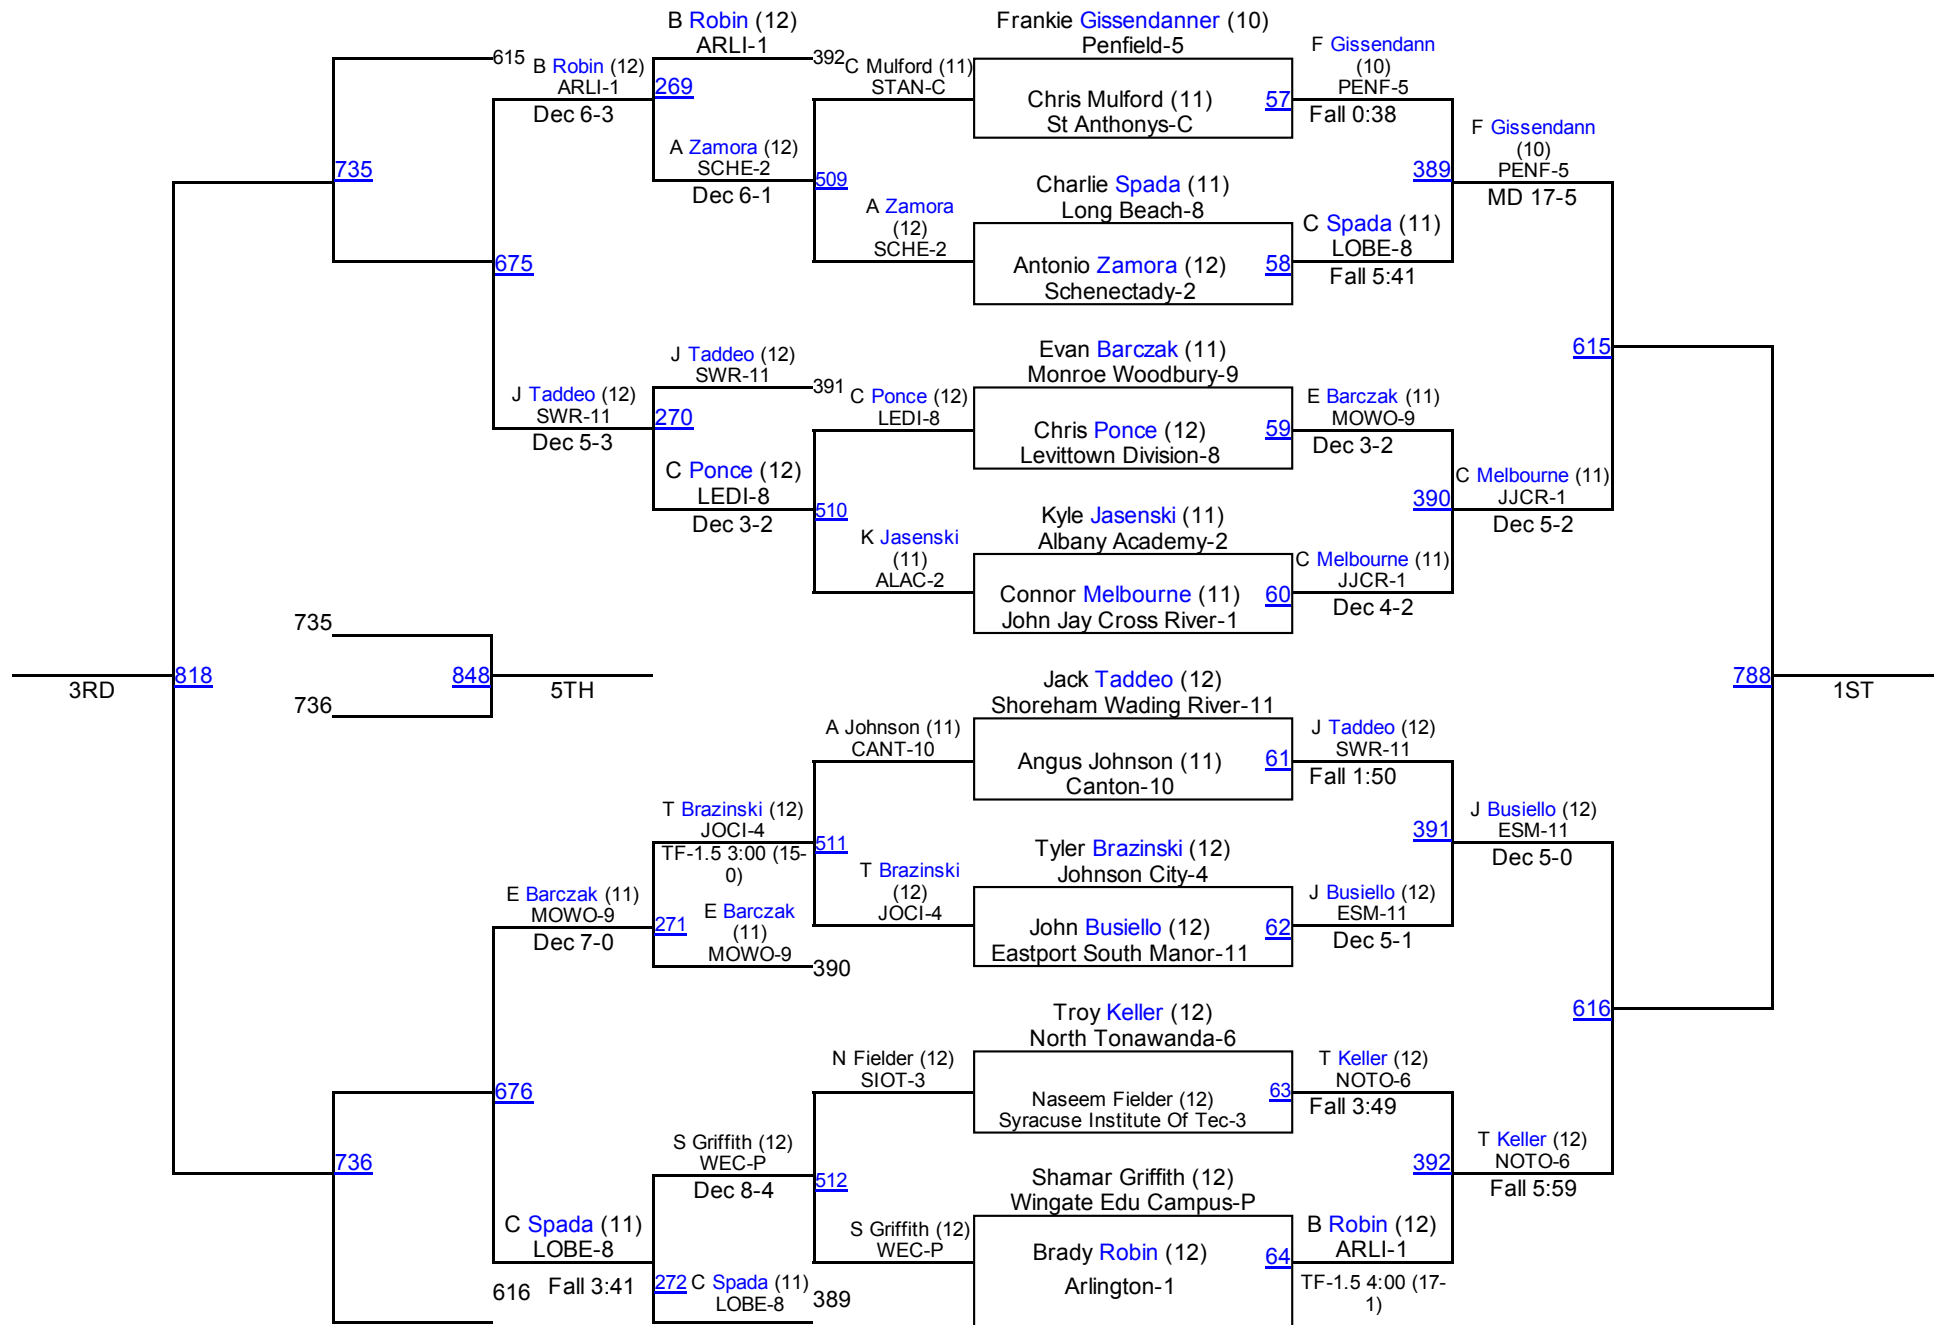

2016 NYSPHSAA State Championships

I-145