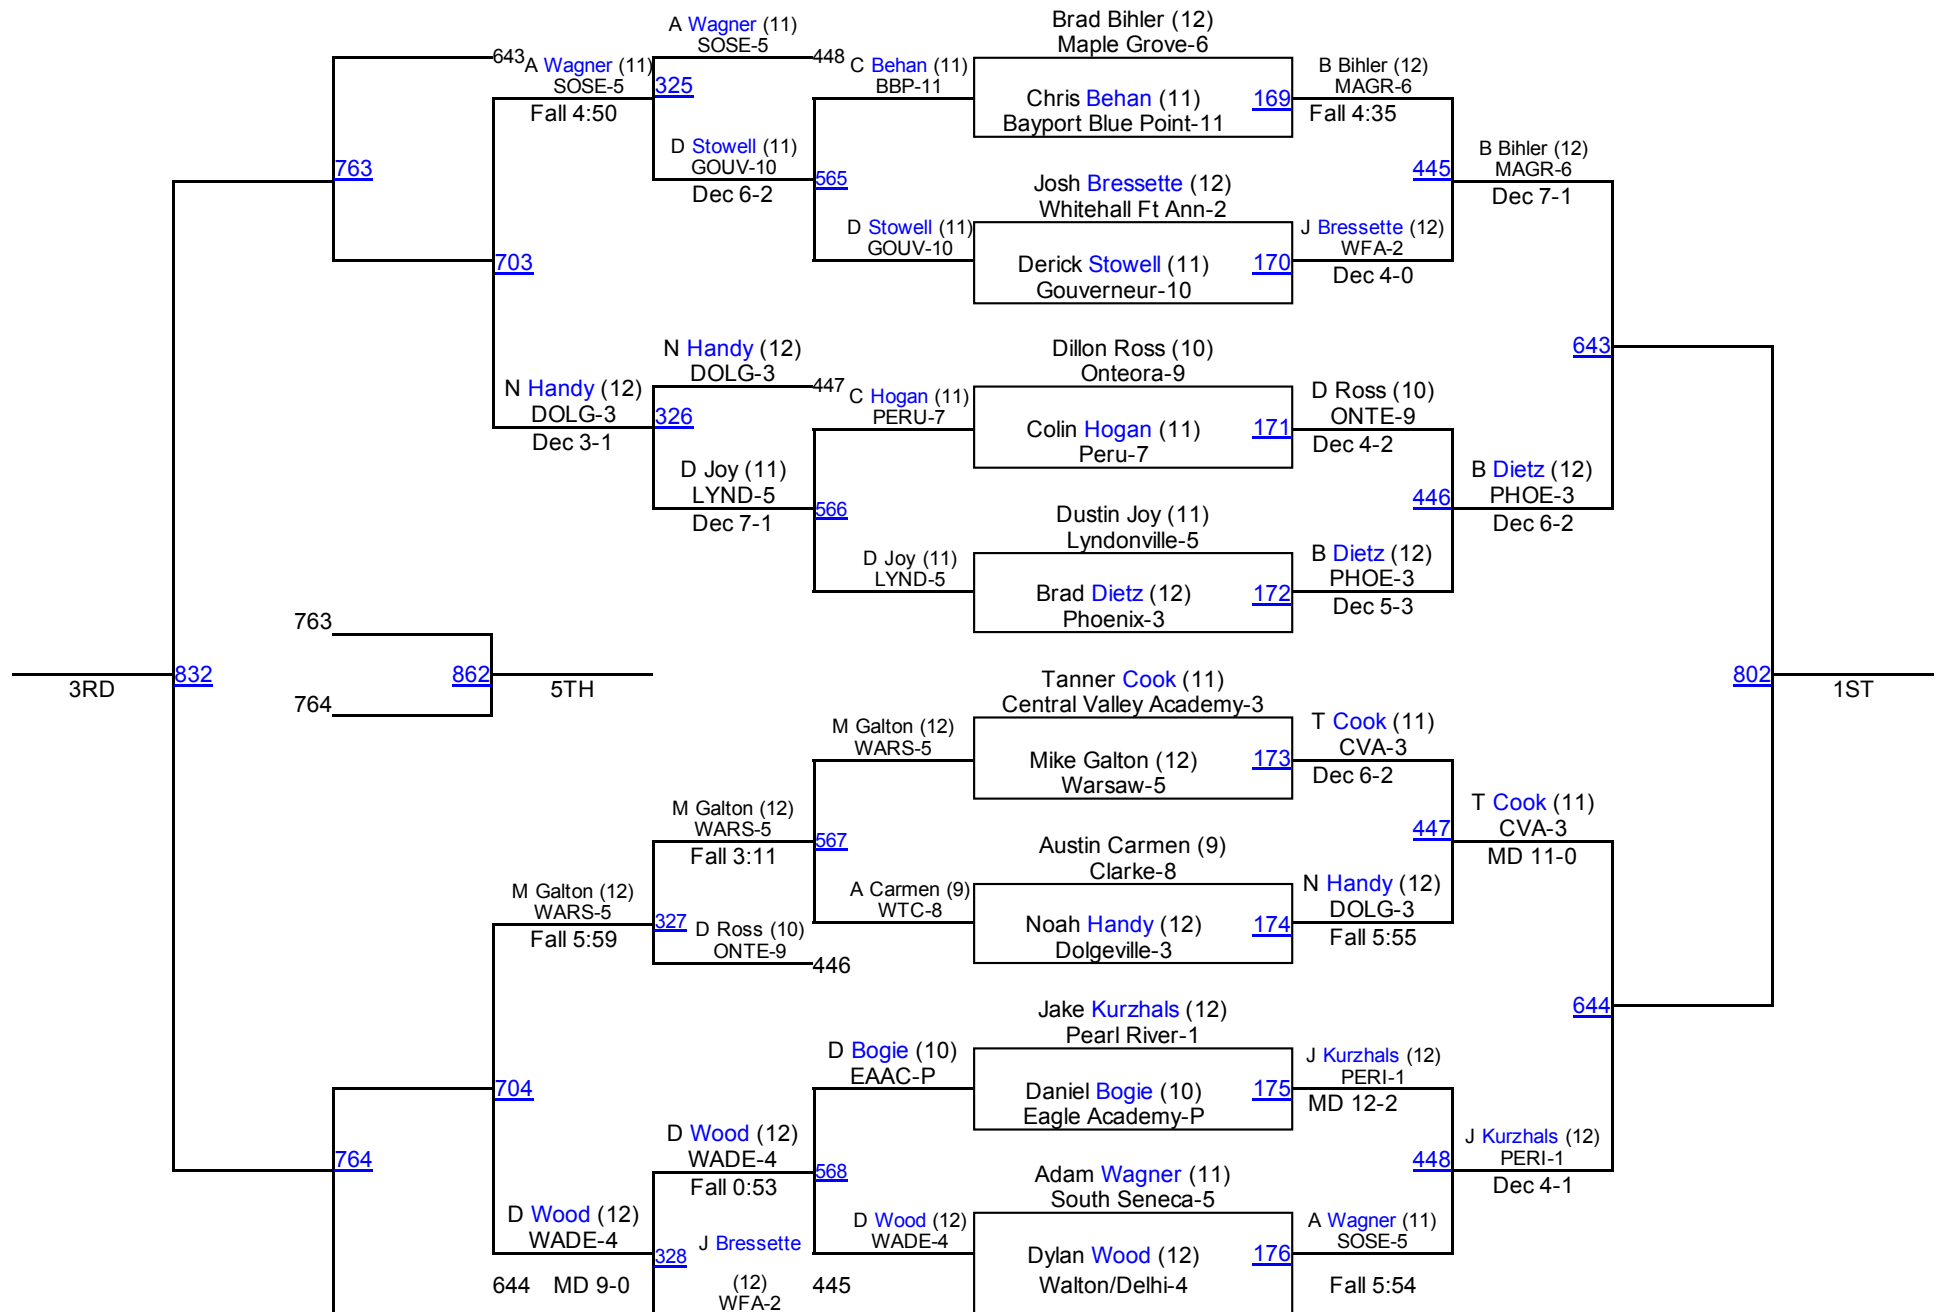

2016 NYSPHSAA State Championships

II-138