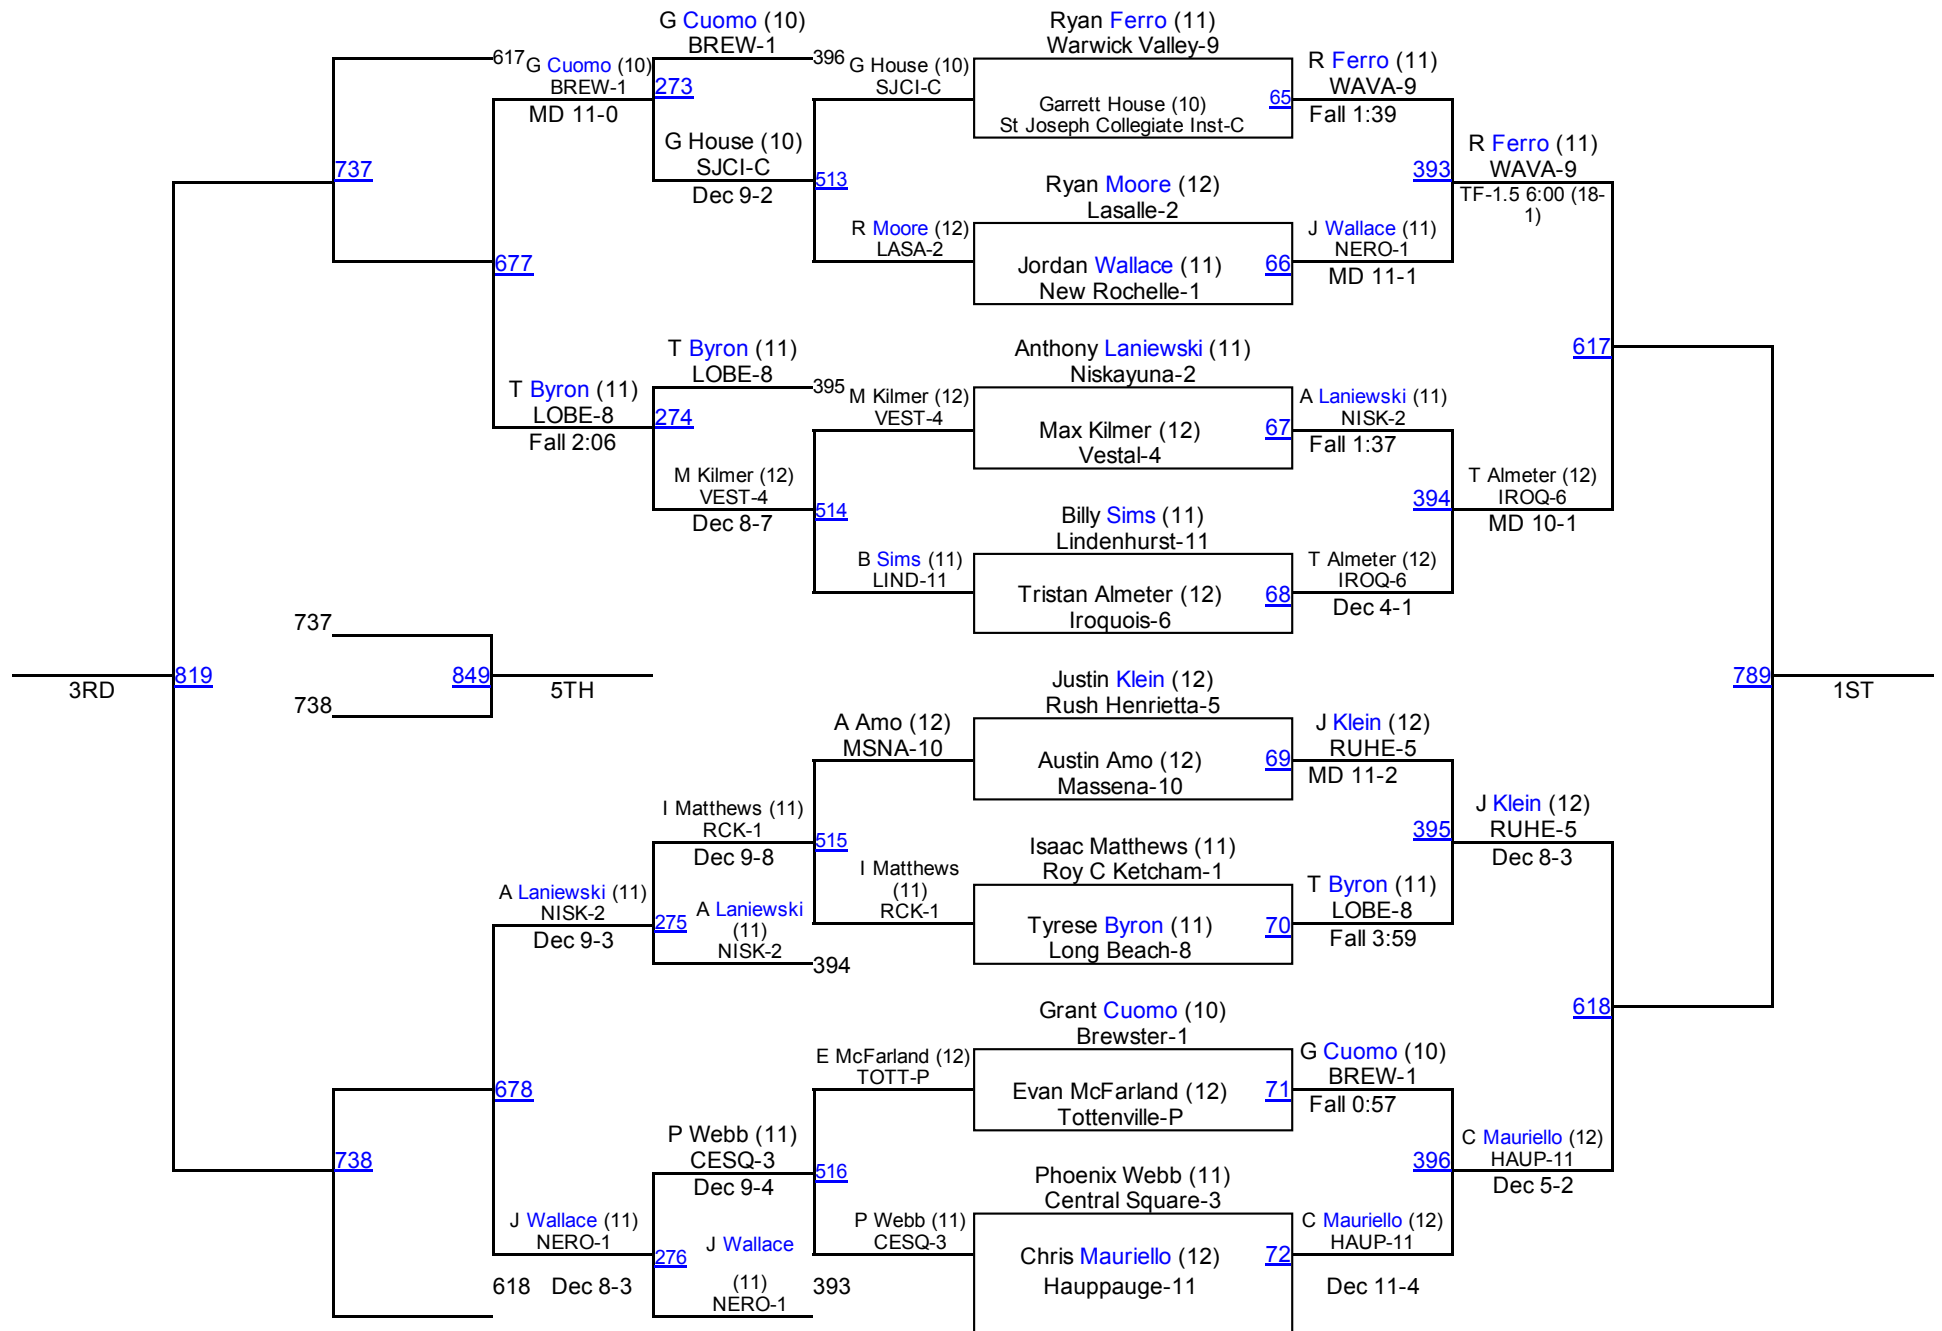

2016 NYSPHSAA State Championships

I-152