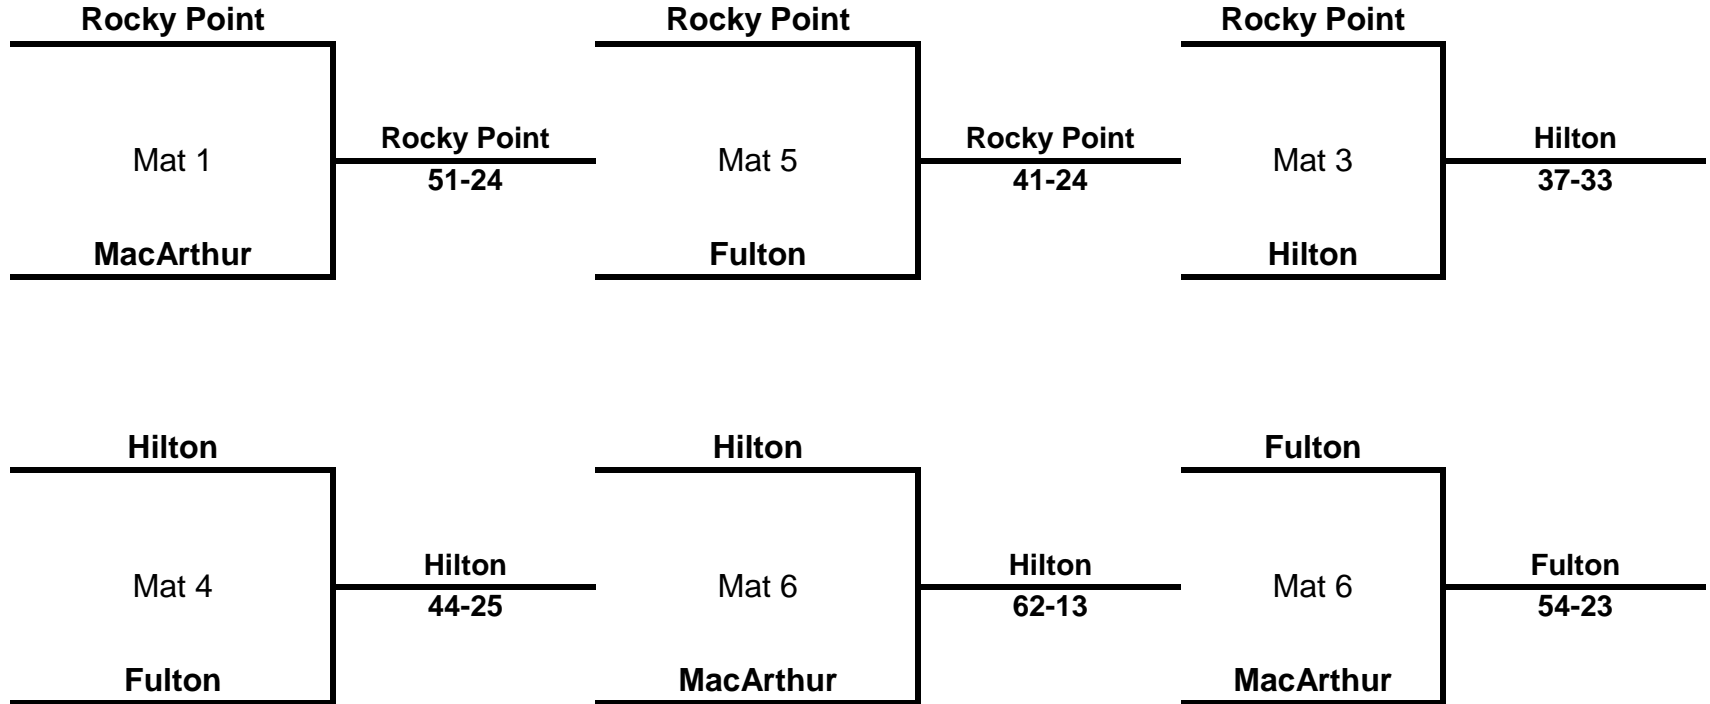

BYE

Round 3 - 4 PM

Round 4 - 6 PM

Standings

	<u>W</u>	<u>L</u>
Long Beach	3	0
Minisink Valley	2	1
Pat-Med	1	2
Union-Endicott	0	3

2016 U-E Duals Group D

Round 1

Round 2 - 2 PM

Round 3 - 4 PM

Round 4 - 6 PM

BYE

Standings

	<u>W</u>	<u>L</u>
Hilton	3	0
Rocky Point	2	1
Fulton	1	2
MacArthur	0	3

2016 U-E Duals Championship Bracket

2016 U-E Duals (5-8) Bracket

2016 U-E Duals (9-12) Bracket