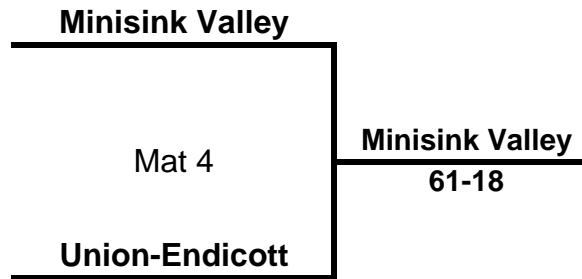

Shenendehowa
37-32

Shenendehowa
44-32

Brockport
41-32

Standings

	<u>W</u>	<u>L</u>
Wantagh	2	1
Shenendehowa	2	1
Brockport	2	1
Farmingdale	0	3

2016 U-E Duals Group C

Round 1 - 12 PM

Round 2

BYE

Round 3 - 4 PM

Round 4 - 6 PM

Standings

	<u>W</u>	<u>L</u>
Long Beach	3	0
Minisink Valley	2	1
Pat-Med	1	2
Union-Endicott	0	3

2016 U-E Duals Group D

Round 1

Round 2 - 2 PM