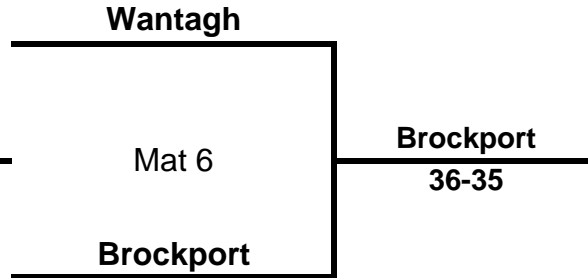

2016 U-E Duals Group A

Round 1 - 12 PM

Round 2 - 2 PM

Round 3 - 4 PM

Round 4

Standings

	<u>W</u>	<u>L</u>
M-W	3	0
Massapequa	2	1
Brentwood	1	2
Phoenix	0	2

2016 U-E Duals Group B

Round 1 - 12 PM

Wantagh
44-24

Round 2 - 2 PM

Brockport
36-35

Round 3

BYE

Round 4 - 6 PM

Wantagh
39-23