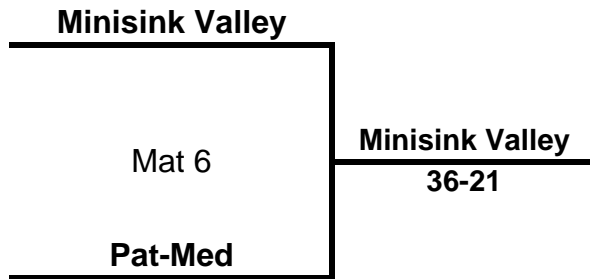

Shenendehowa
37-32

Shenendehowa
44-32

Brockport
41-32

Standings

	<u>W</u>	<u>L</u>
Wantagh	2	1
Shenendehowa	2	1
Brockport	2	1
Farmingdale	0	3

2016 U-E Duals Group C

Round 1 - 12 PM

Round 2

BYE

Round 3 - 4 PM

Round 4 - 6 PM

Standings

	<u>W</u>	<u>L</u>
Long Beach	3	0
Minisink Valley	2	1
Pat-Med	1	2
Union-Endicott	0	3

2016 U-E Duals Group D

Round 1

Round 2 - 2 PM