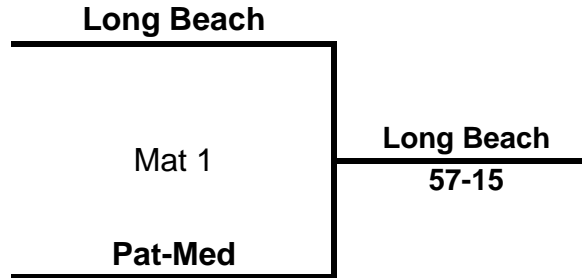

Shenendehowa
37-32

Shenendehowa
44-32

Brockport
41-32

Standings

	<u>W</u>	<u>L</u>
Wantagh	2	1
Shenendehowa	2	1
Brockport	2	1
Farmingdale	0	3

2016 U-E Duals Group C

Round 1 - 12 PM

Round 2

BYE

Round 3 - 4 PM

Round 4 - 6 PM

Standings

	<u>W</u>	<u>L</u>
Long Beach	3	0
Minisink Valley	2	1
Pat-Med	1	2
Union-Endicott	0	3

2016 U-E Duals Group D

Round 1

Round 2 - 2 PM