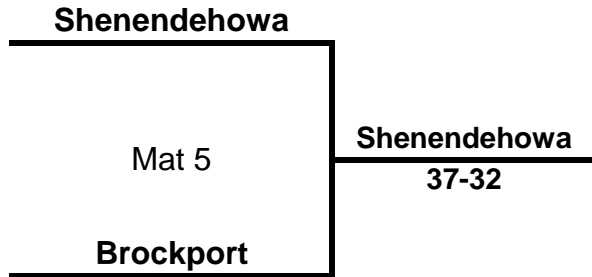

Round 1 - 12 PM

Wantagh
44-24

Round 2 - 2 PM

Brockport
36-35

Round 3

BYE

Round 4 - 6 PM

Wantagh
39-23

Shenendehowa
37-32

Shenendehowa
44-32

Brockport
41-32

Standings

	<u>W</u>	<u>L</u>
Wantagh	2	1
Shenendehowa	2	1
Brockport	2	1
Farmingdale	0	3

2016 U-E Duals Group C

Round 1 - 12 PM

Round 2