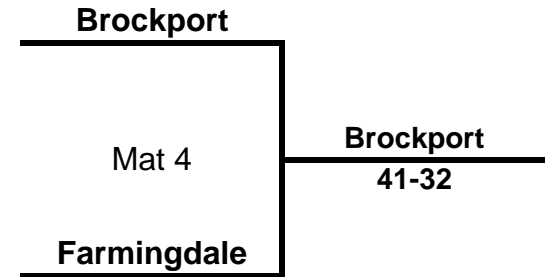

Round 1 - 12 PM

Wantagh
44-24

Round 2 - 2 PM

Brockport
36-35

Round 3

BYE

Round 4 - 6 PM

Wantagh
39-23

Shenendehowa
37-32

Shenendehowa
44-32

Brockport
41-32

Standings

	<u>W</u>	<u>L</u>
Wantagh	2	1
Shenendehowa	2	1
Brockport	2	1
Farmingdale	0	3

2016 U-E Duals Group C

Round 1 - 12 PM

Round 2