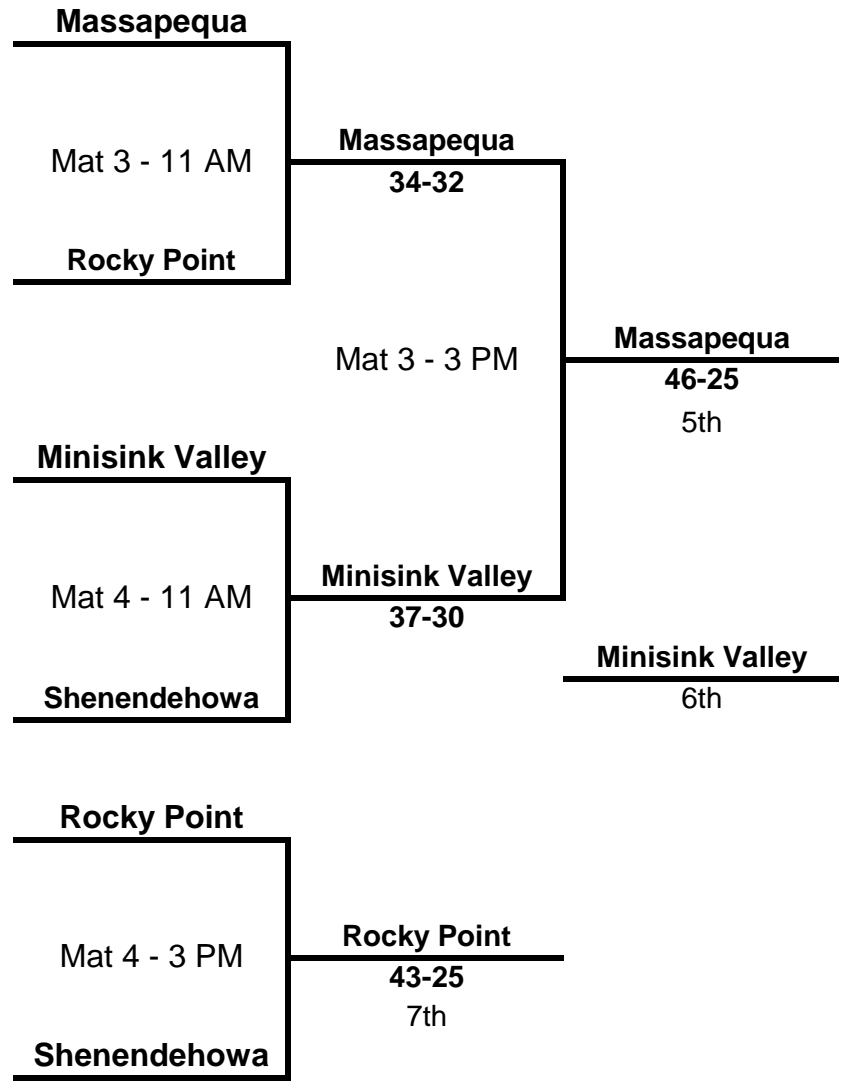

Round 3 - 4 PM

Round 4 - 6 PM

BYE

Standings

	<u>W</u>	<u>L</u>
Hilton	3	0
Rocky Point	2	1
Fulton	1	2
MacArthur	0	3

2016 U-E Duals Championship Bracket

2016 U-E Duals (5-8) Bracket

2016 U-E Duals (9-12) Bracket

2016 U-E Duals (13-16) Bracket