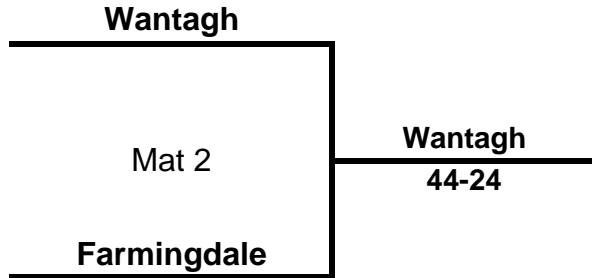

2016 U-E Duals Group A

Round 1 - 12 PM

Round 2 - 2 PM

Round 3 - 4 PM

Round 4

Standings

	<u>W</u>	<u>L</u>
M-W	3	0
Massapequa	2	1
Brentwood	1	2
Phoenix	0	2

2016 U-E Duals Group B

Round 1 - 12 PM

Wantagh
44-24

Round 2 - 2 PM

Brockport
36-35

Round 3

BYE

Round 4 - 6 PM

Wantagh
39-23