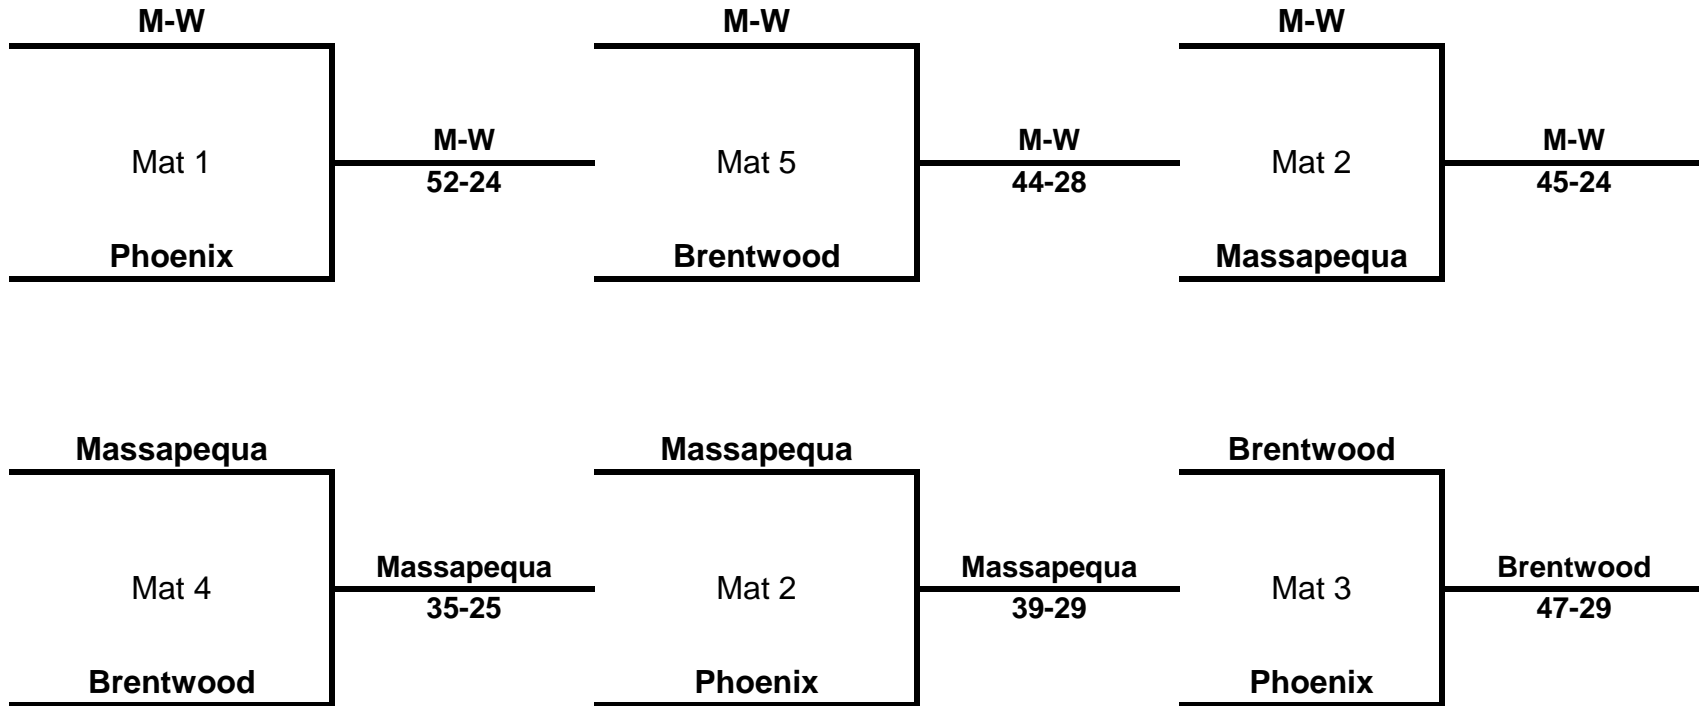

2016 U-E Duals Group A

Round 1 - 12 PM

Round 2 - 2 PM

Round 3 - 4 PM

Round 4

Standings

	<u>W</u>	<u>L</u>
M-W	3	0
Massapequa	2	1
Brentwood	1	2
Phoenix	0	2

2016 U-E Duals Group B

Round 1 - 12 PM

Wantagh
44-24

Round 2 - 2 PM

Brockport
36-35

Round 3

BYE

Round 4 - 6 PM

Wantagh
39-23