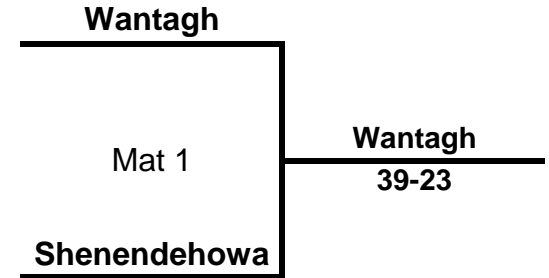

Round 1 - 12 PM

Wantagh
44-24

Round 2 - 2 PM

Brockport
36-35

Round 3

BYE

Round 4 - 6 PM

Wantagh
39-23

Shenendehowa
37-32

Shenendehowa
44-32

Brockport
41-32

Standings

	<u>W</u>	<u>L</u>
Wantagh	2	1
Shenendehowa	2	1
Brockport	2	1
Farmingdale	0	3

2016 U-E Duals Group C

Round 1 - 12 PM

Round 2