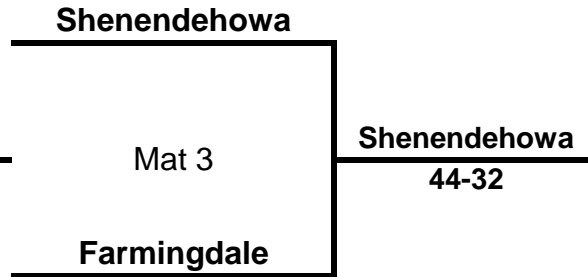

Round 1 - 12 PM

Wantagh
44-24

Round 2 - 2 PM

Brockport
36-35

Round 3

BYE

Round 4 - 6 PM

Wantagh
39-23

Shenendehowa
37-32

Shenendehowa
44-32

Brockport
41-32

Standings

	<u>W</u>	<u>L</u>
Wantagh	2	1
Shenendehowa	2	1
Brockport	2	1
Farmingdale	0	3

2016 U-E Duals Group C

Round 1 - 12 PM

Round 2