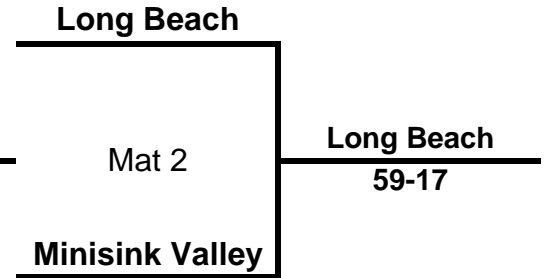

Shenendehowa
37-32

Shenendehowa
44-32

Brockport
41-32

Standings

	<u>W</u>	<u>L</u>
Wantagh	2	1
Shenendehowa	2	1
Brockport	2	1
Farmingdale	0	3

2016 U-E Duals Group C

Round 1 - 12 PM

Round 2

BYE

Round 3 - 4 PM

Round 4 - 6 PM

Standings

	<u>W</u>	<u>L</u>
Long Beach	3	0
Minisink Valley	2	1
Pat-Med	1	2
Union-Endicott	0	3

2016 U-E Duals Group D

Round 1

Round 2 - 2 PM