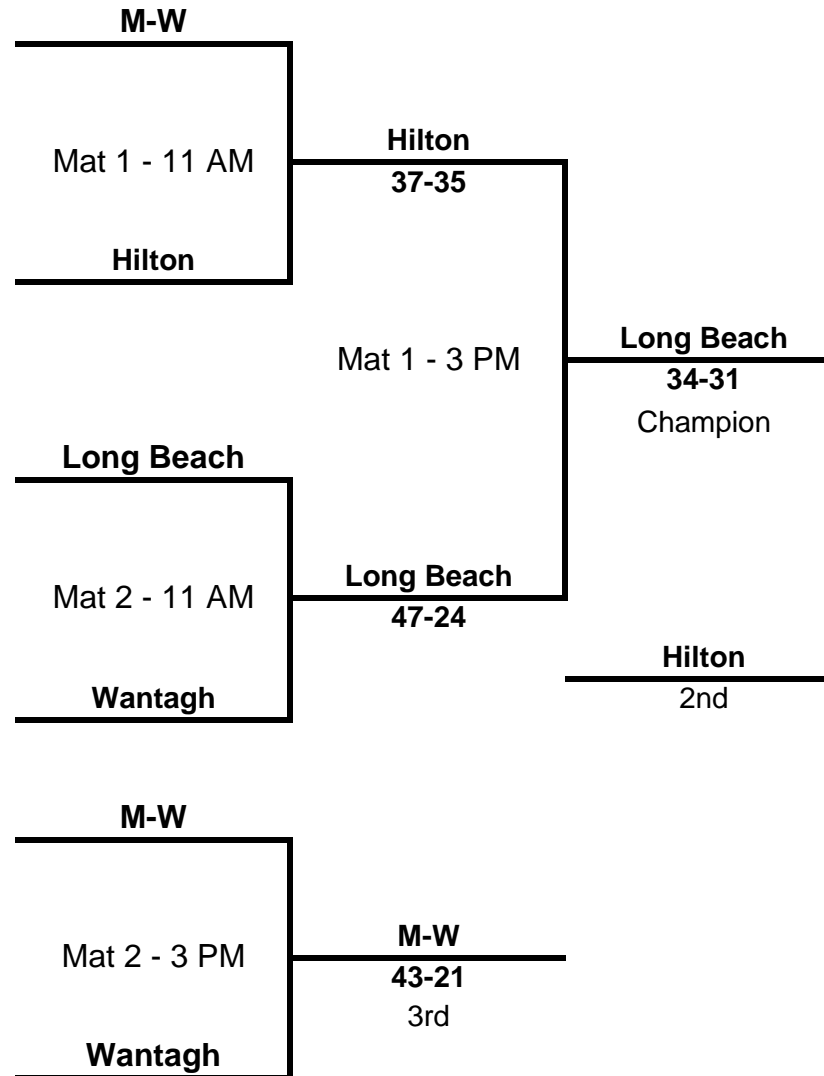

Round 1 - 12 PM

Wantagh
44-24

Round 2 - 2 PM

Brockport
36-35

Round 3

BYE

Round 4 - 6 PM

Wantagh
39-23

BYE

Round 3 - 4 PM

Round 4 - 6 PM

Standings

	<u>W</u>	<u>L</u>
Long Beach	3	0
Minisink Valley	2	1
Pat-Med	1	2
Union-Endicott	0	3

2016 U-E Duals Group D

Round 1

Round 2 - 2 PM

Round 3 - 4 PM

Round 4 - 6 PM

BYE

Standings

	<u>W</u>	<u>L</u>
Hilton	3	0
Rocky Point	2	1
Fulton	1	2
MacArthur	0	3

2016 U-E Duals Championship Bracket

2016 U-E Duals (5-8) Bracket

2016 U-E Duals (9-12) Bracket

2016 U-E Duals (13-16) Bracket