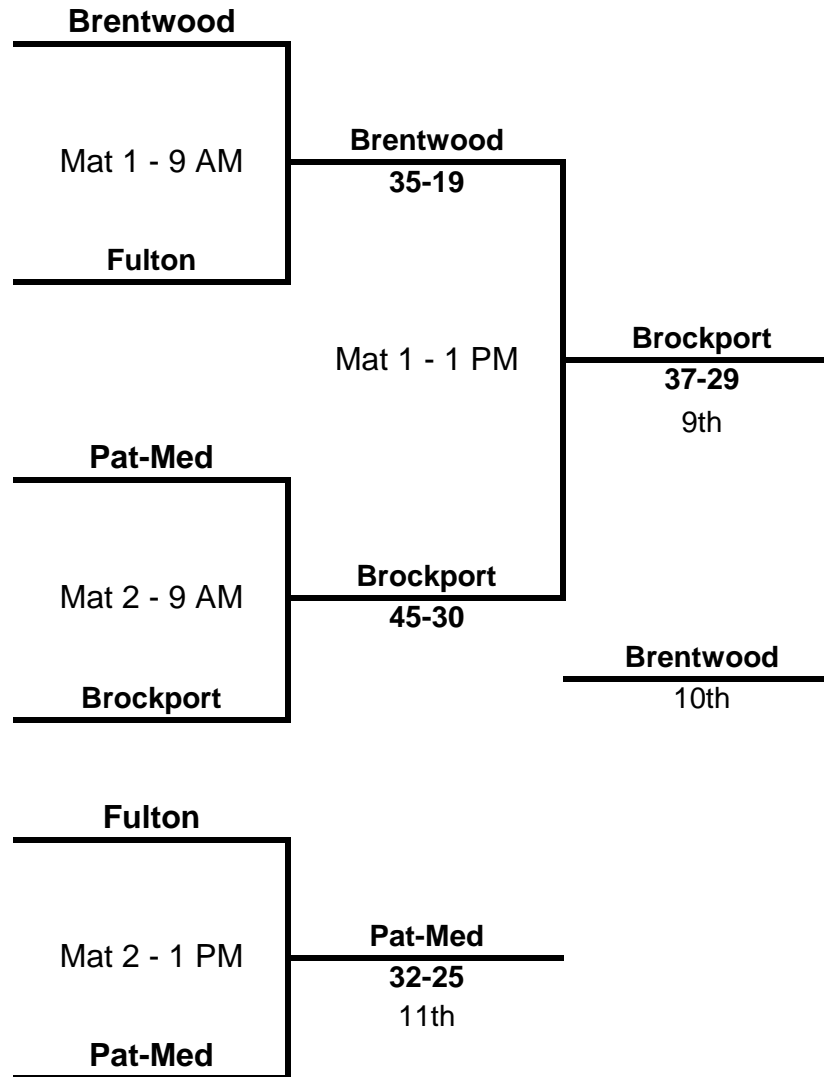

Round 1 - 12 PM

Wantagh
44-24

Round 2 - 2 PM

Brockport
36-35

Round 3

BYE

Round 4 - 6 PM

Wantagh
39-23

Round 3 - 4 PM

Round 4 - 6 PM

BYE

Standings

	<u>W</u>	<u>L</u>
Hilton	3	0
Rocky Point	2	1
Fulton	1	2
MacArthur	0	3

2016 U-E Duals Championship Bracket

2016 U-E Duals (5-8) Bracket

2016 U-E Duals (9-12) Bracket

2016 U-E Duals (13-16) Bracket