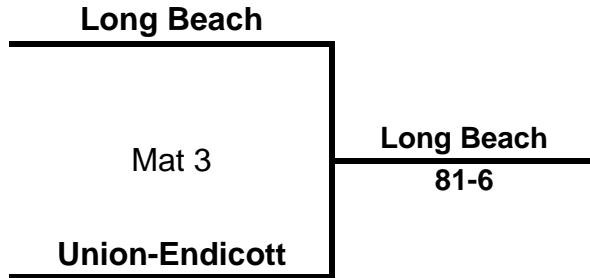

Shenendehowa
37-32

Shenendehowa
44-32

Brockport
41-32

Standings

	<u>W</u>	<u>L</u>
Wantagh	2	1
Shenendehowa	2	1
Brockport	2	1
Farmingdale	0	3

2016 U-E Duals Group C

Round 1 - 12 PM

Round 2

BYE

Round 3 - 4 PM

Round 4 - 6 PM

Standings

	<u>W</u>	<u>L</u>
Long Beach	3	0
Minisink Valley	2	1
Pat-Med	1	2
Union-Endicott	0	3

2016 U-E Duals Group D

Round 1

Round 2 - 2 PM