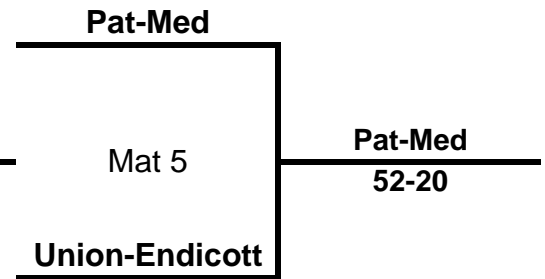

Shenendehowa
37-32

Shenendehowa
44-32

Brockport
41-32

Standings

	<u>W</u>	<u>L</u>
Wantagh	2	1
Shenendehowa	2	1
Brockport	2	1
Farmingdale	0	3

2016 U-E Duals Group C

Round 1 - 12 PM

Round 2

BYE

Round 3 - 4 PM

Round 4 - 6 PM

Standings

	<u>W</u>	<u>L</u>
Long Beach	3	0
Minisink Valley	2	1
Pat-Med	1	2
Union-Endicott	0	3

2016 U-E Duals Group D

Round 1

Round 2 - 2 PM