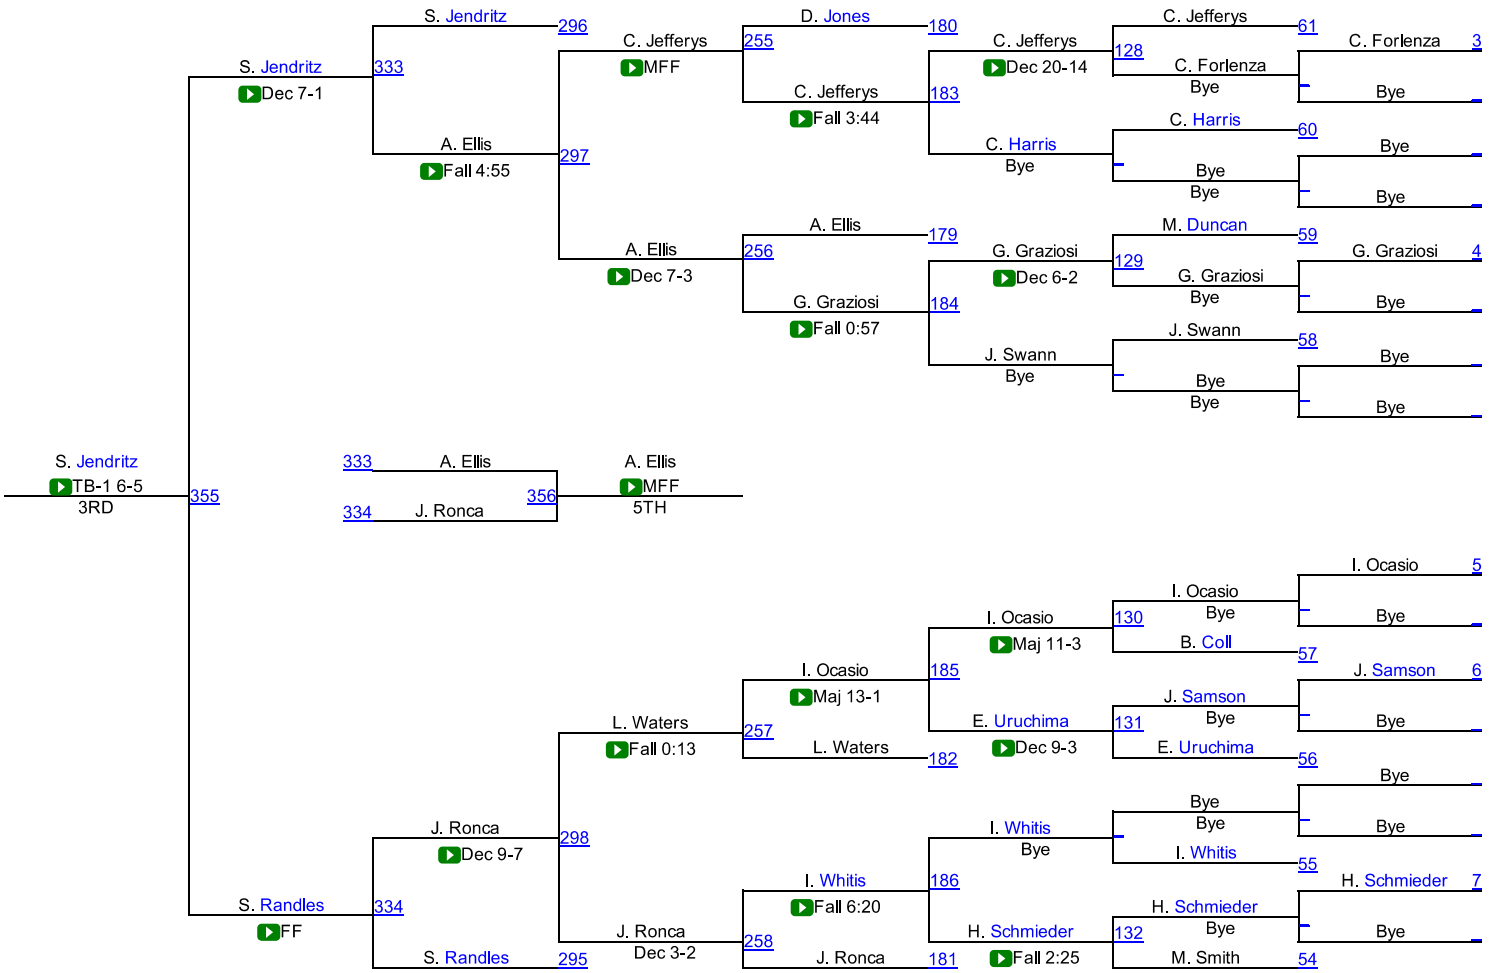

RIT Wrestling Invitational
Rochester Institute of Technology
December 5, 2015

Team Scores

1. John Carroll University 146.0
2. Worcester Polytechnic Institute 129.5
3. Wesleyan 108.5
4. Oneonta State 106.0
5. Rochester Institute of Technology 104.5
6. University of Scranton 100.0
7. Norwich 89.0
8. SUNY-Oswego 83.5
9. Thiel 83.0
10. Washington and Jefferson 71.0
11. Alfred State College 60.5
12. Case Western Reserve 25.0

RIT Invitational

RIT 125

RIT 125

RIT 133

RIT Invitational

RIT 141

RIT 141

RIT Invitational

RIT 149

RIT 149

RIT Invitational

RIT 157

RIT 157

RIT Invitational

RIT 165

RIT 165