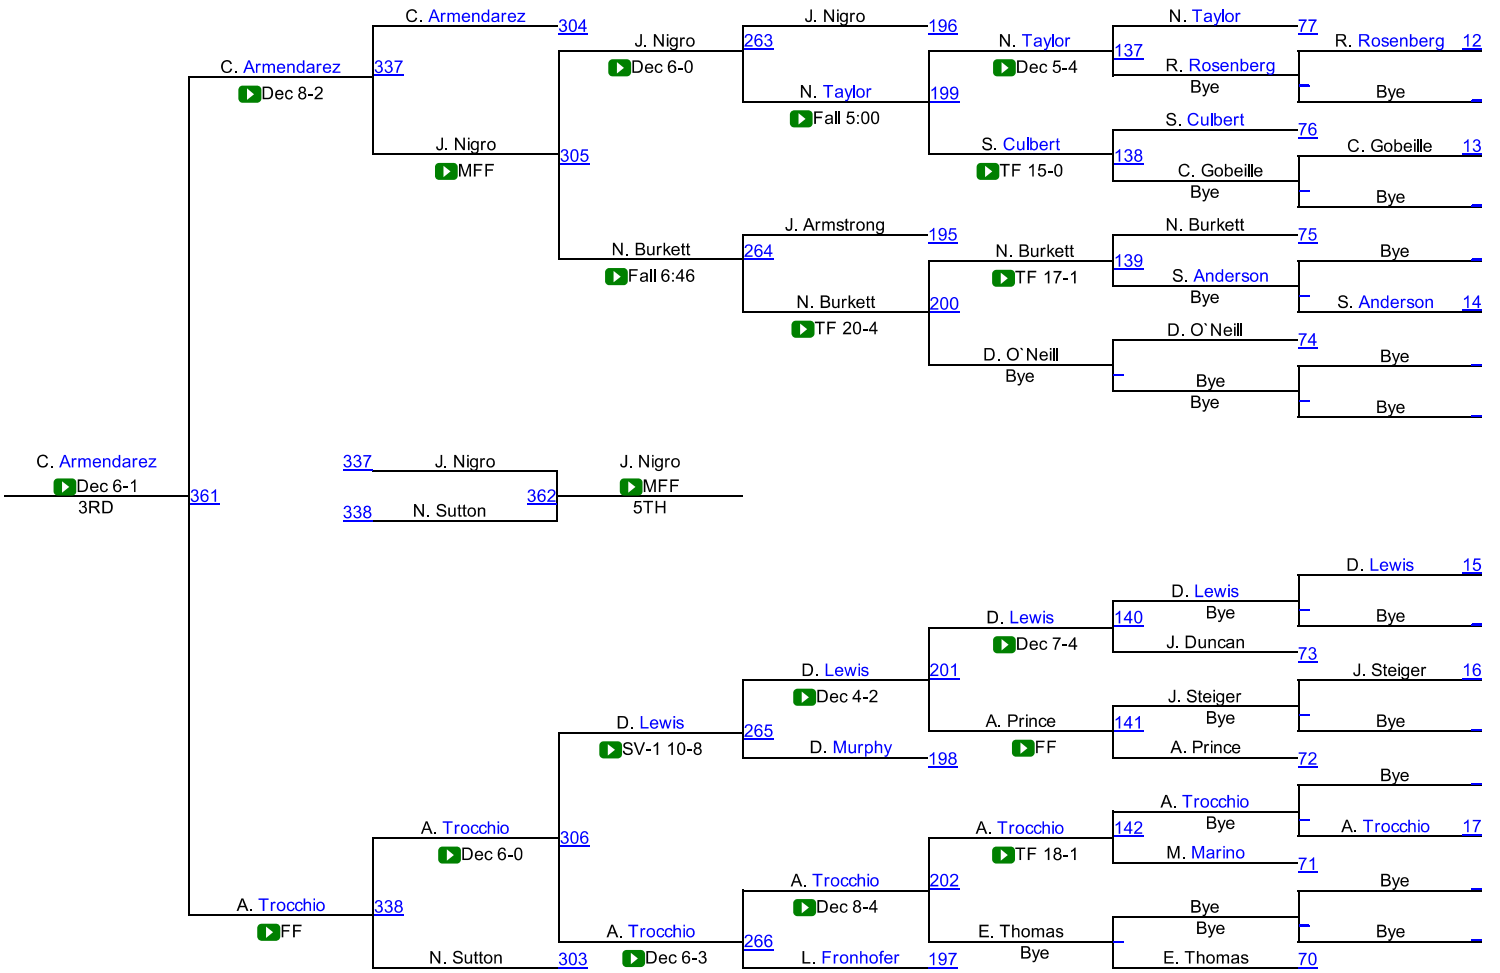

RIT Wrestling Invitational
Rochester Institute of Technology
December 5, 2015

Team Scores

1. John Carroll University 146.0
2. Worcester Polytechnic Institute 129.5
3. Wesleyan 108.5
4. Oneonta State 106.0
5. Rochester Institute of Technology 104.5
6. University of Scranton 100.0
7. Norwich 89.0
8. SUNY-Oswego 83.5
9. Thiel 83.0
10. Washington and Jefferson 71.0
11. Alfred State College 60.5
12. Case Western Reserve 25.0

RIT Invitational

RIT 125

RIT 125

RIT 133

RIT Invitational

RIT 141

RIT 141

RIT Invitational

RIT 149

RIT 149

RIT Invitational

RIT 157

RIT 157

RIT Invitational

RIT 165

RIT 165