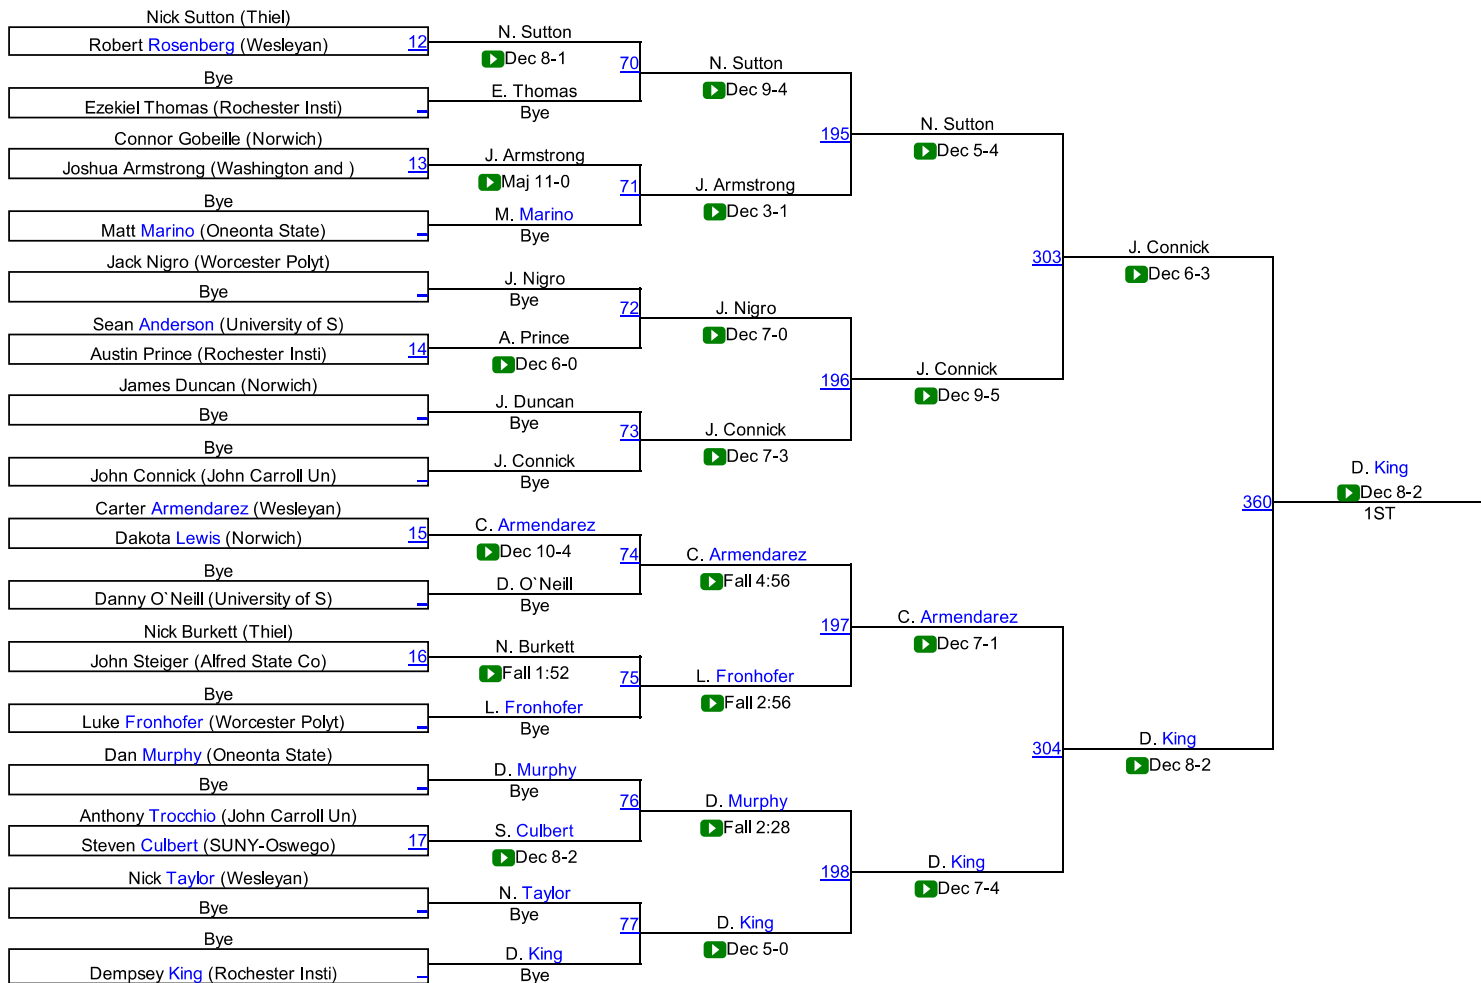

RIT Wrestling Invitational
Rochester Institute of Technology
December 5, 2015

Team Scores

1. John Carroll University 146.0
2. Worcester Polytechnic Institute 129.5
3. Wesleyan 108.5
4. Oneonta State 106.0
5. Rochester Institute of Technology 104.5
6. University of Scranton 100.0
7. Norwich 89.0
8. SUNY-Oswego 83.5
9. Thiel 83.0
10. Washington and Jefferson 71.0
11. Alfred State College 60.5
12. Case Western Reserve 25.0

RIT Invitational

RIT 125

RIT 125

RIT 133

RIT Invitational

RIT 141

RIT 141

RIT Invitational

RIT 149

RIT 149

RIT Invitational

RIT 157

RIT 157

RIT Invitational

RIT 165

RIT 165