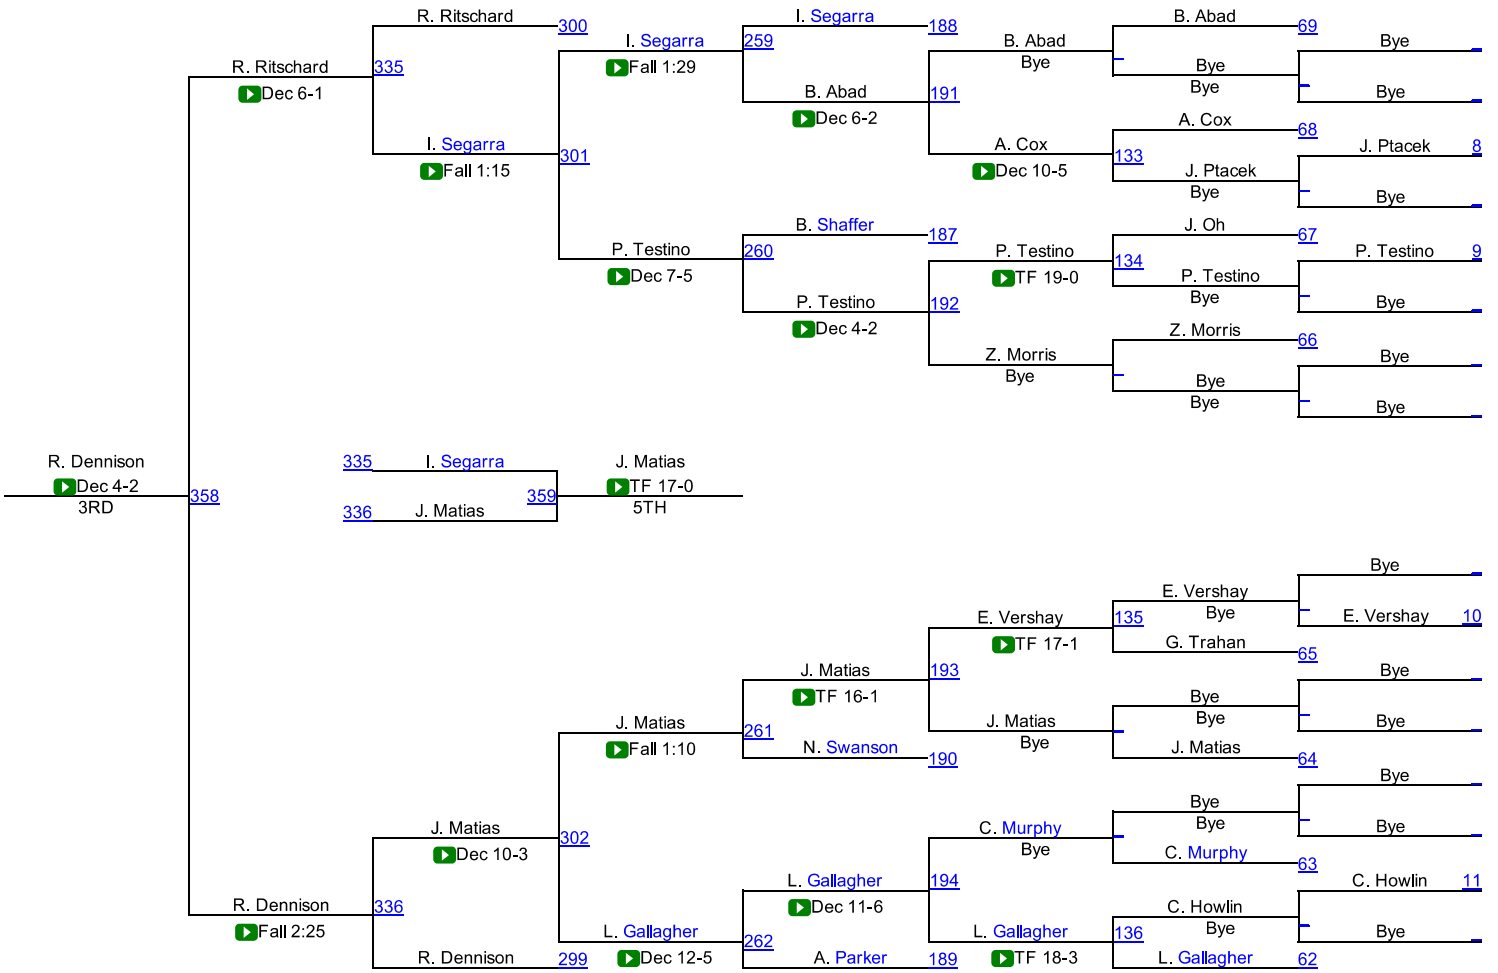

RIT Wrestling Invitational
Rochester Institute of Technology
December 5, 2015

Team Scores

1. John Carroll University 146.0
2. Worcester Polytechnic Institute 129.5
3. Wesleyan 108.5
4. Oneonta State 106.0
5. Rochester Institute of Technology 104.5
6. University of Scranton 100.0
7. Norwich 89.0
8. SUNY-Oswego 83.5
9. Thiel 83.0
10. Washington and Jefferson 71.0
11. Alfred State College 60.5
12. Case Western Reserve 25.0

RIT Invitational

RIT 125

RIT 125

RIT 133

RIT Invitational

RIT 141

RIT 141

RIT Invitational

RIT 149

RIT 149

RIT Invitational

RIT 157

RIT 157

RIT Invitational

RIT 165

RIT 165