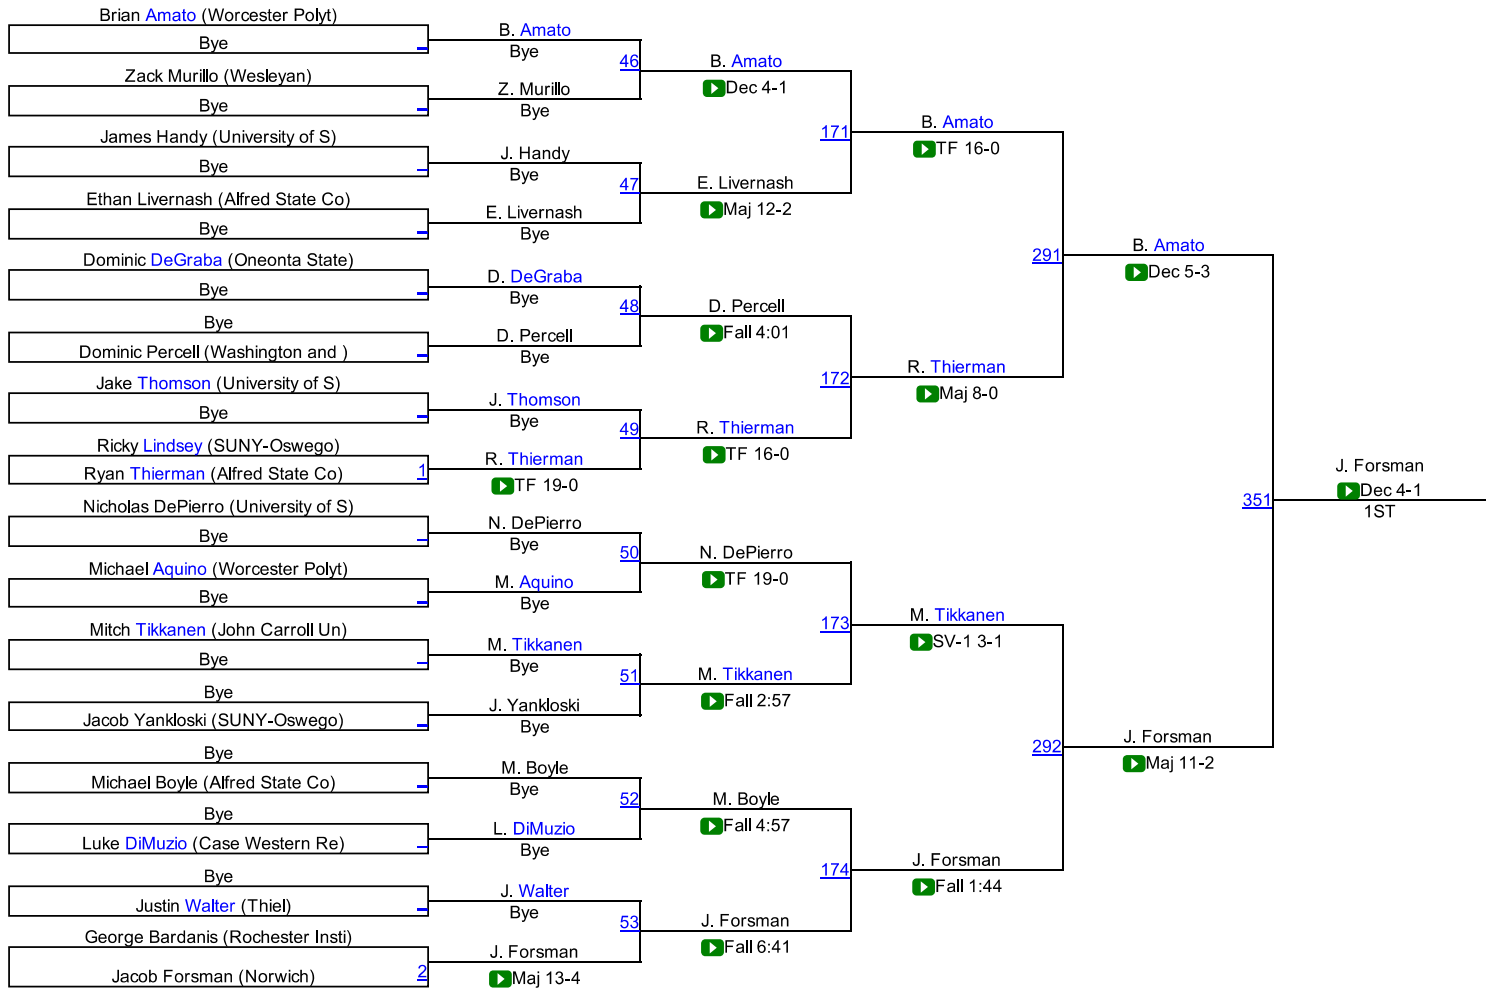

RIT Wrestling Invitational
Rochester Institute of Technology
December 5, 2015

Team Scores

1. John Carroll University 146.0
2. Worcester Polytechnic Institute 129.5
3. Wesleyan 108.5
4. Oneonta State 106.0
5. Rochester Institute of Technology 104.5
6. University of Scranton 100.0
7. Norwich 89.0
8. SUNY-Oswego 83.5
9. Thiel 83.0
10. Washington and Jefferson 71.0
11. Alfred State College 60.5
12. Case Western Reserve 25.0

RIT Invitational

RIT 125

RIT 125

RIT 133

RIT Invitational

RIT 141

RIT 141

RIT Invitational