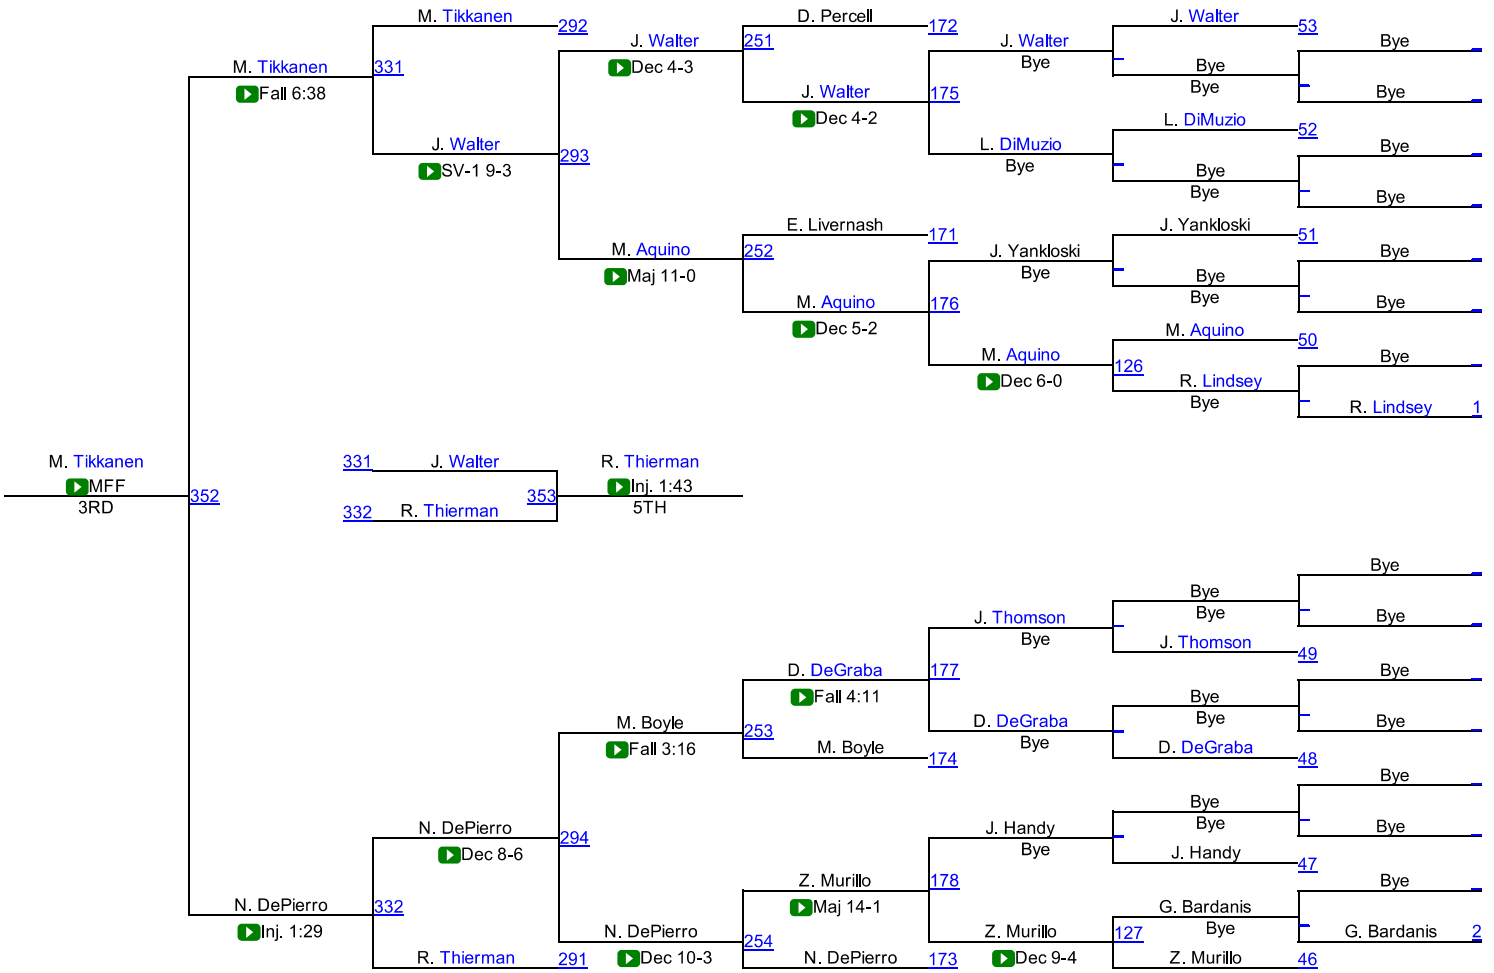

RIT Wrestling Invitational
Rochester Institute of Technology
December 5, 2015

Team Scores

1. John Carroll University 146.0
2. Worcester Polytechnic Institute 129.5
3. Wesleyan 108.5
4. Oneonta State 106.0
5. Rochester Institute of Technology 104.5
6. University of Scranton 100.0
7. Norwich 89.0
8. SUNY-Oswego 83.5
9. Thiel 83.0
10. Washington and Jefferson 71.0
11. Alfred State College 60.5
12. Case Western Reserve 25.0

RIT Invitational

RIT 125

RIT 125

RIT 133

RIT Invitational

RIT 141

RIT 141

RIT Invitational

RIT 149

RIT 149

RIT Invitational

RIT 157

RIT 157

RIT Invitational

RIT 165

RIT 165