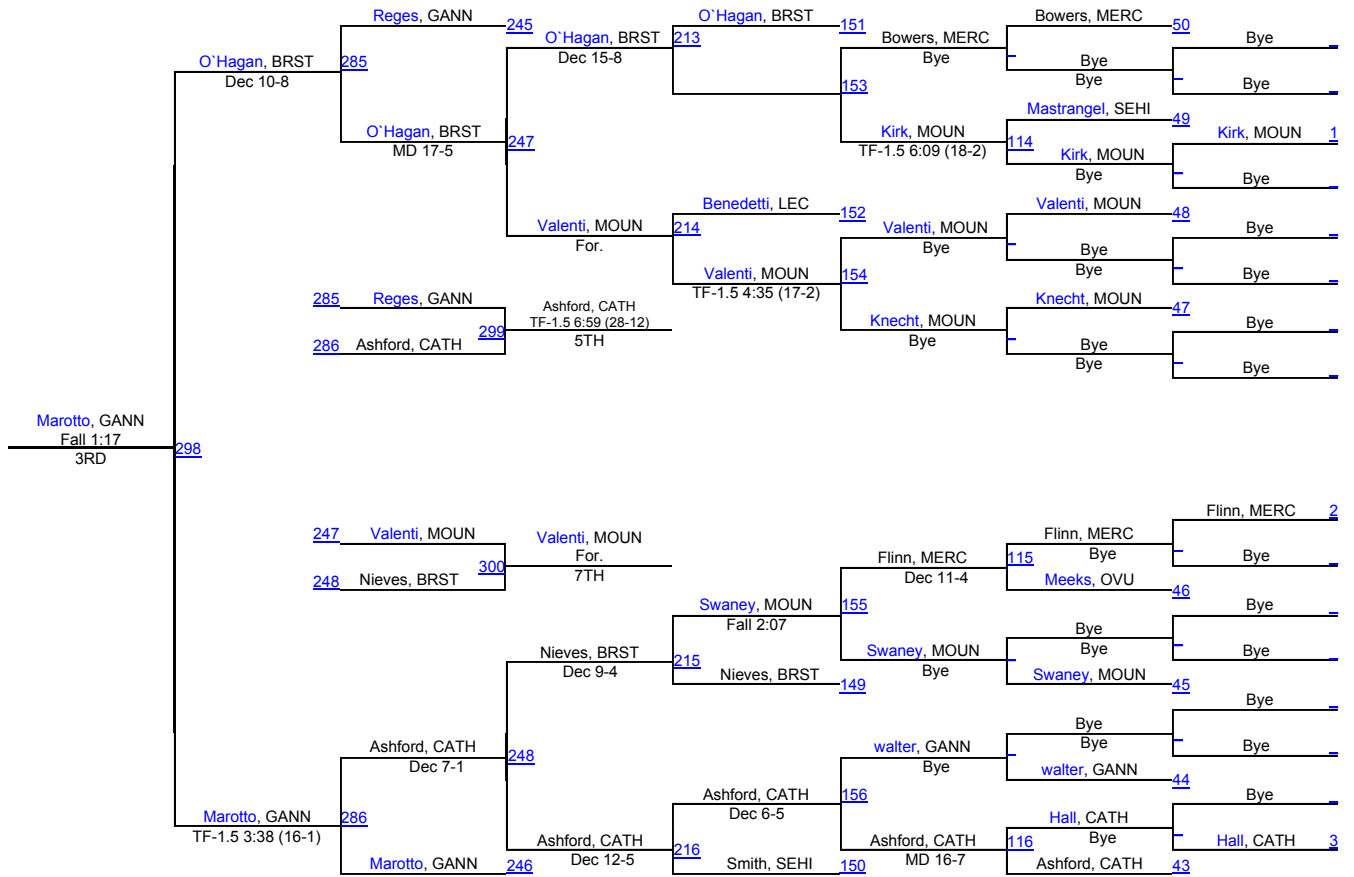

Mount Union Invitational

November 14, 2015
University of Mount Union
Alliance, OH

Team Scores

Mercyhurst	187.5
Gannon	141.5
Mount Union	133.0
St. Catharine College	121.5
Brockport State	107.0
Seton Hill	103.5
Emmanuel	64.0
Ohio Valley University	33.5
Lake Erie College	8.0

Mount Union Invite

125

Mount Union Invite

133

Mount Union Invite

141

Mount Union Invite

149

Mount Union Invite

Mount Union Invite

165

Mount Union Invite

174

Mount Union Invite

184

Mount Union Invite

197

Mount Union Invite

285