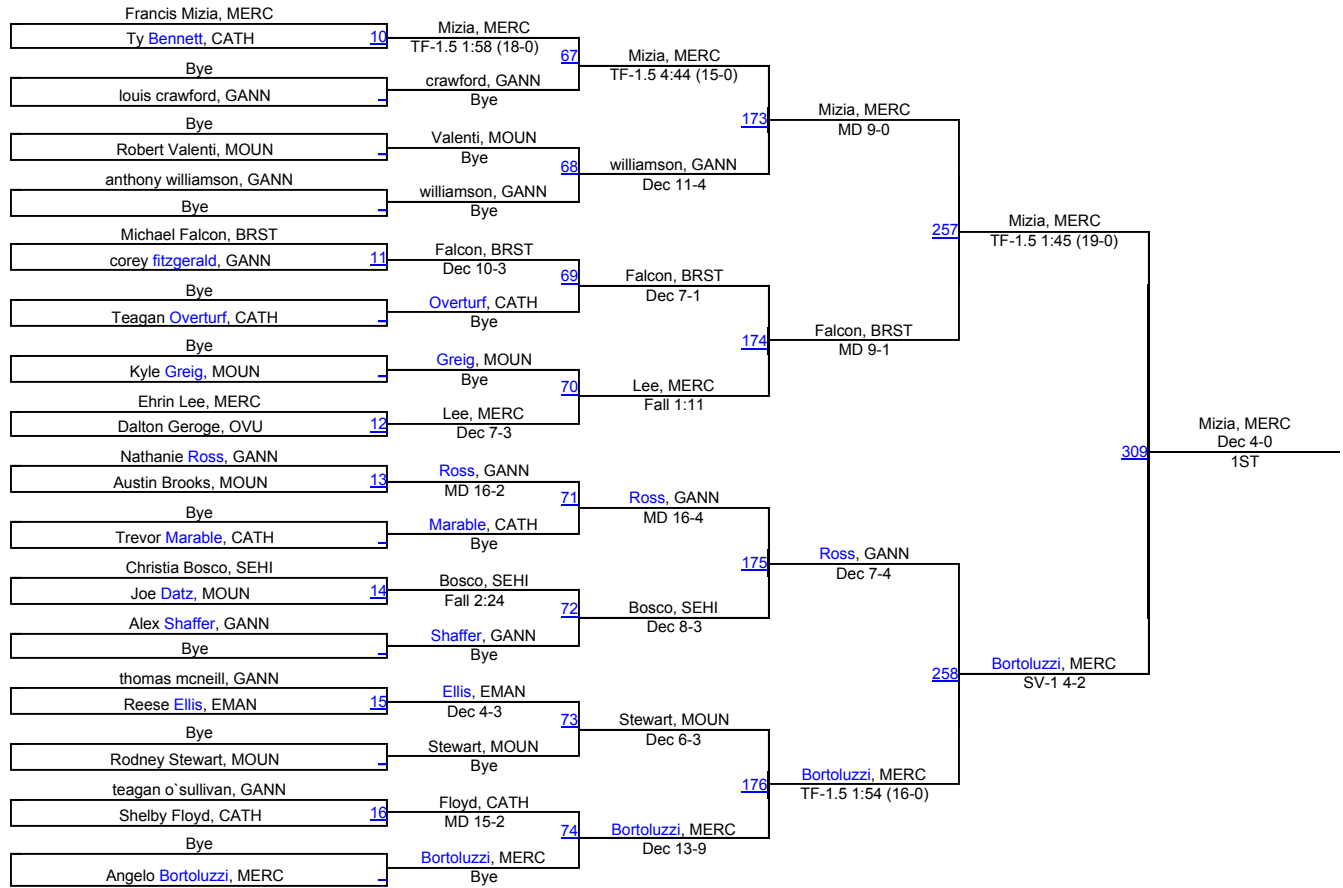

Mount Union Invitational

November 14, 2015
University of Mount Union
Alliance, OH

Team Scores

Mercyhurst	187.5
Gannon	141.5
Mount Union	133.0
St. Catharine College	121.5
Brockport State	107.0
Seton Hill	103.5
Emmanuel	64.0
Ohio Valley University	33.5
Lake Erie College	8.0

Mount Union Invite

125

Mount Union Invite

133

Mount Union Invite

141

Mount Union Invite

149

Mount Union Invite

Mount Union Invite

165

Mount Union Invite

174

Mount Union Invite

184

Mount Union Invite