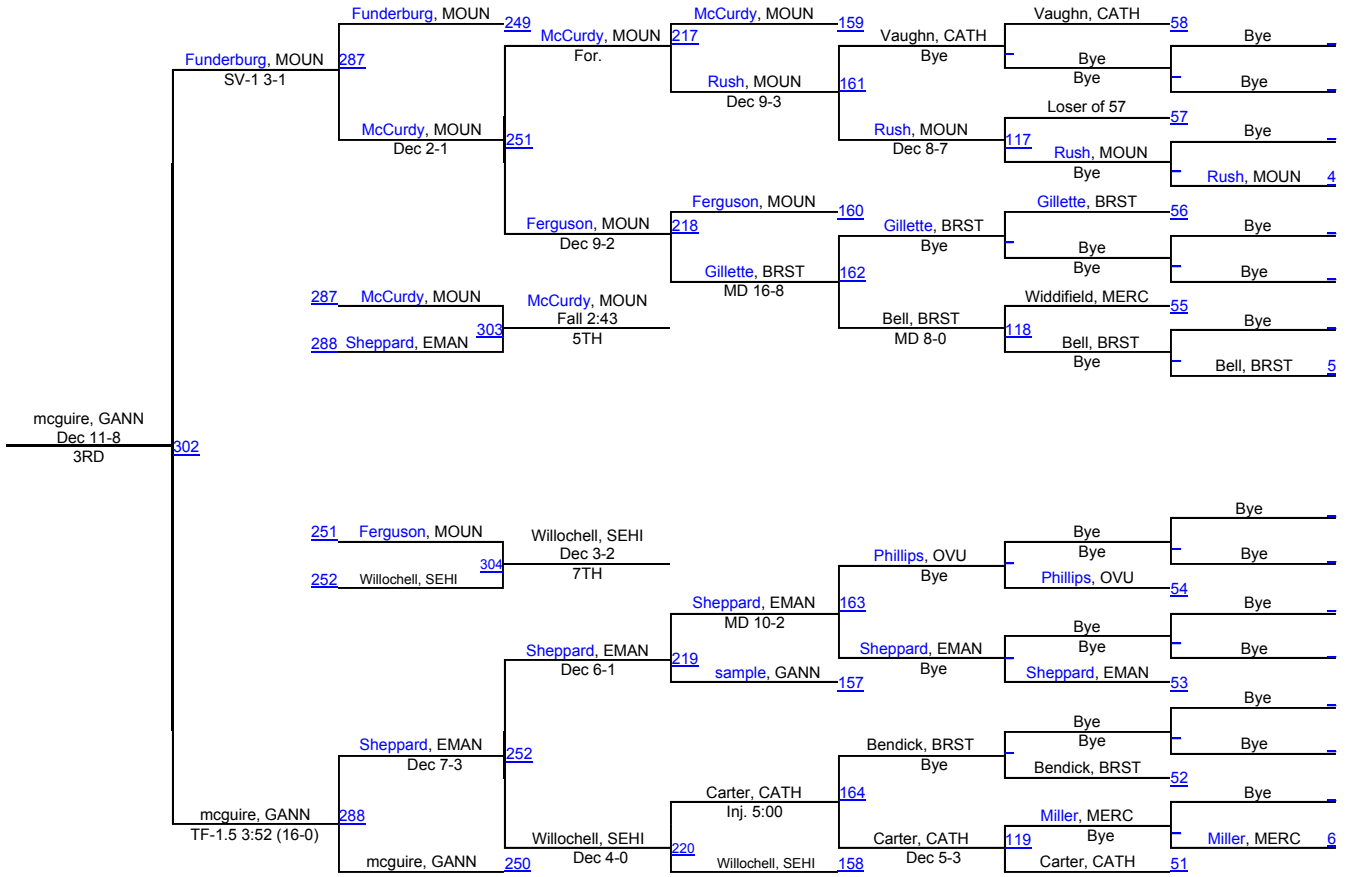

Mount Union Invitational

November 14, 2015
University of Mount Union
Alliance, OH

Team Scores

Mercyhurst	187.5
Gannon	141.5
Mount Union	133.0
St. Catharine College	121.5
Brockport State	107.0
Seton Hill	103.5
Emmanuel	64.0
Ohio Valley University	33.5
Lake Erie College	8.0

Mount Union Invite

125

Mount Union Invite

133

Mount Union Invite

141

Mount Union Invite

149

Mount Union Invite

Mount Union Invite

165

Mount Union Invite

174

Mount Union Invite

184

Mount Union Invite

197

Mount Union Invite

285