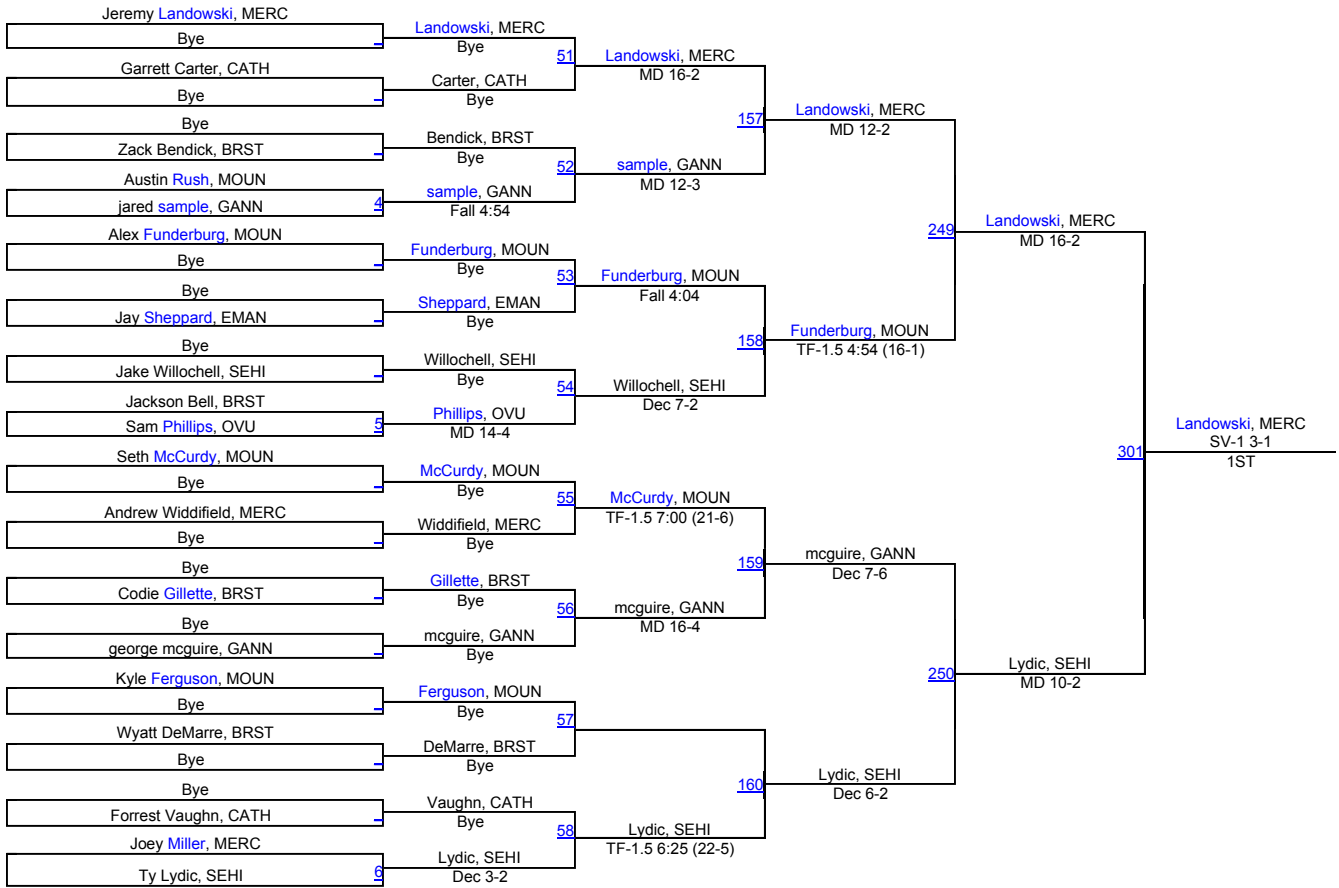

Mount Union Invitational

November 14, 2015
University of Mount Union
Alliance, OH

Team Scores

Mercyhurst	187.5
Gannon	141.5
Mount Union	133.0
St. Catharine College	121.5
Brockport State	107.0
Seton Hill	103.5
Emmanuel	64.0
Ohio Valley University	33.5
Lake Erie College	8.0

Mount Union Invite

125

Mount Union Invite

133

Mount Union Invite

141

Mount Union Invite

149

Mount Union Invite

Mount Union Invite

165

Mount Union Invite

174

Mount Union Invite

184

Mount Union Invite