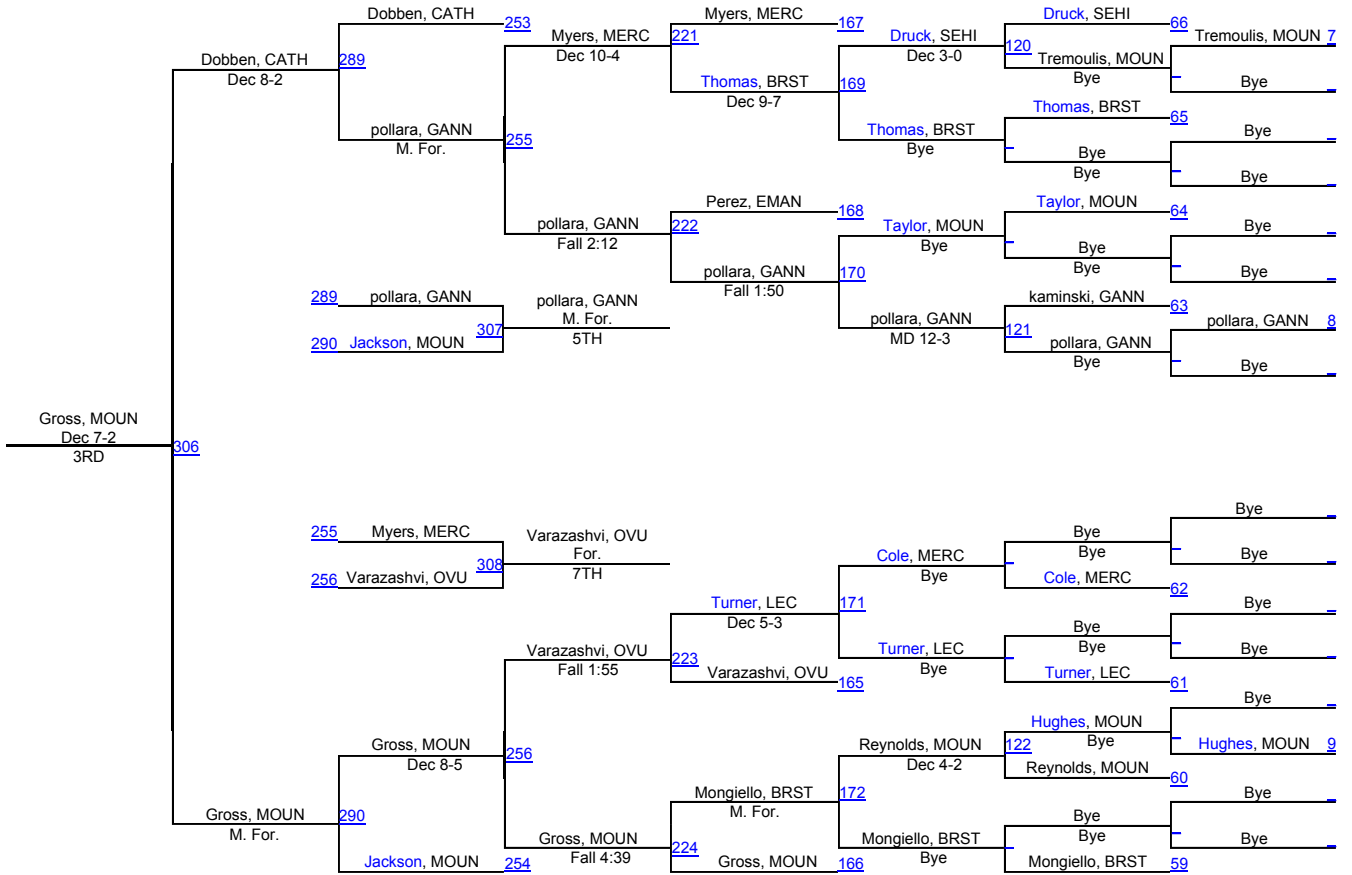

Mount Union Invitational

November 14, 2015
University of Mount Union
Alliance, OH

Team Scores

Mercyhurst	187.5
Gannon	141.5
Mount Union	133.0
St. Catharine College	121.5
Brockport State	107.0
Seton Hill	103.5
Emmanuel	64.0
Ohio Valley University	33.5
Lake Erie College	8.0

Mount Union Invite

125

Mount Union Invite

133

Mount Union Invite

141

Mount Union Invite

149

Mount Union Invite

Mount Union Invite

165

Mount Union Invite

174

Mount Union Invite

184

Mount Union Invite

197

Mount Union Invite

285