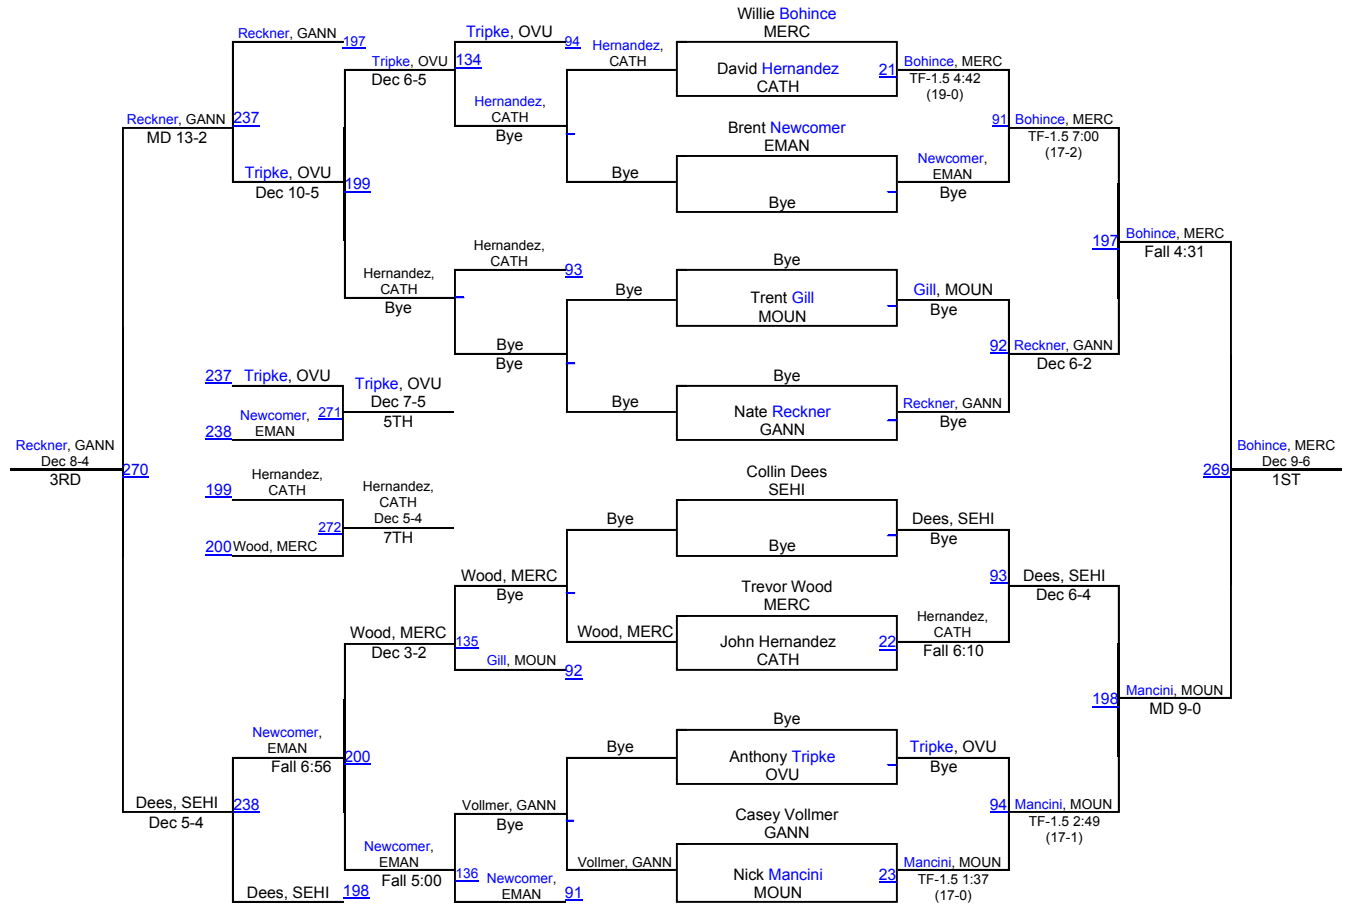

Mount Union Invitational

November 14, 2015
University of Mount Union
Alliance, OH

Team Scores

Mercyhurst	187.5
Gannon	141.5
Mount Union	133.0
St. Catharine College	121.5
Brockport State	107.0
Seton Hill	103.5
Emmanuel	64.0
Ohio Valley University	33.5
Lake Erie College	8.0

Mount Union Invite

125

Mount Union Invite

133

Mount Union Invite

141

Mount Union Invite

149