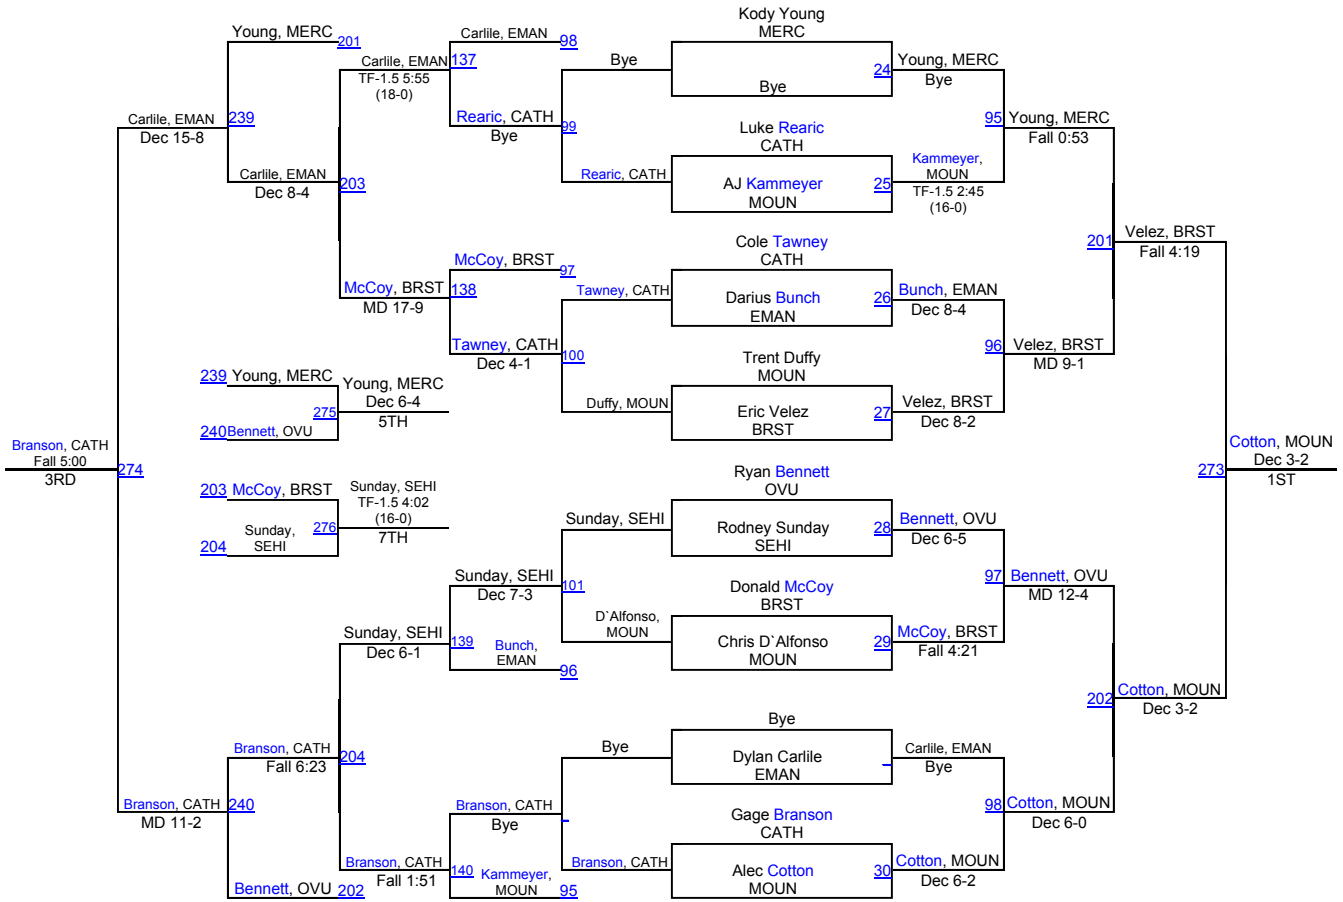

Mount Union Invitational

November 14, 2015
University of Mount Union
Alliance, OH

Team Scores

Mercyhurst	187.5
Gannon	141.5
Mount Union	133.0
St. Catharine College	121.5
Brockport State	107.0
Seton Hill	103.5
Emmanuel	64.0
Ohio Valley University	33.5
Lake Erie College	8.0

Mount Union Invite

125

Mount Union Invite

133

Mount Union Invite

141

Mount Union Invite

149