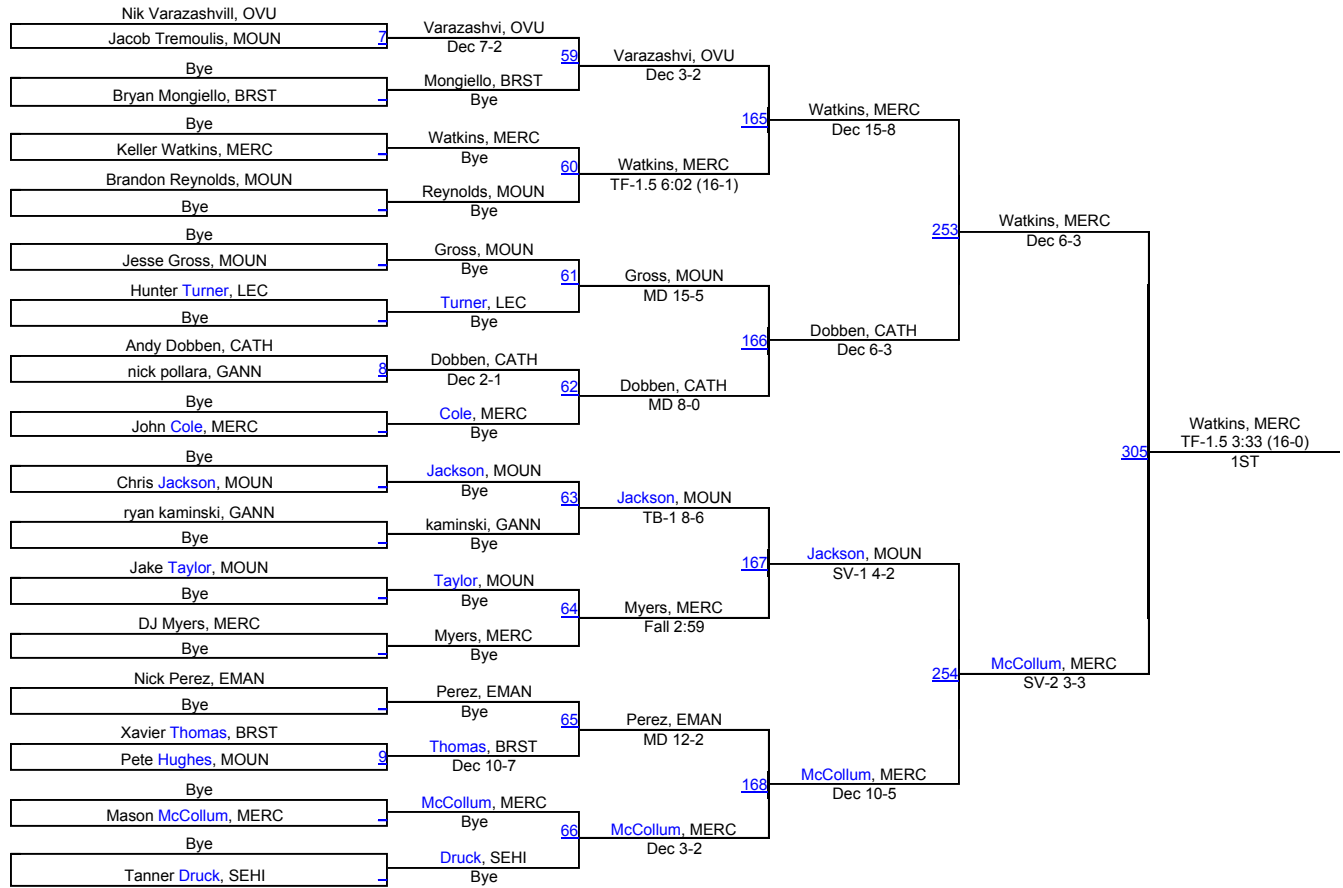

Mount Union Invitational

November 14, 2015
University of Mount Union
Alliance, OH

Team Scores

Mercyhurst	187.5
Gannon	141.5
Mount Union	133.0
St. Catharine College	121.5
Brockport State	107.0
Seton Hill	103.5
Emmanuel	64.0
Ohio Valley University	33.5
Lake Erie College	8.0

Mount Union Invite

125

Mount Union Invite

133

Mount Union Invite

141

Mount Union Invite

149

Mount Union Invite

Mount Union Invite

165

Mount Union Invite

174

Mount Union Invite

184

Mount Union Invite