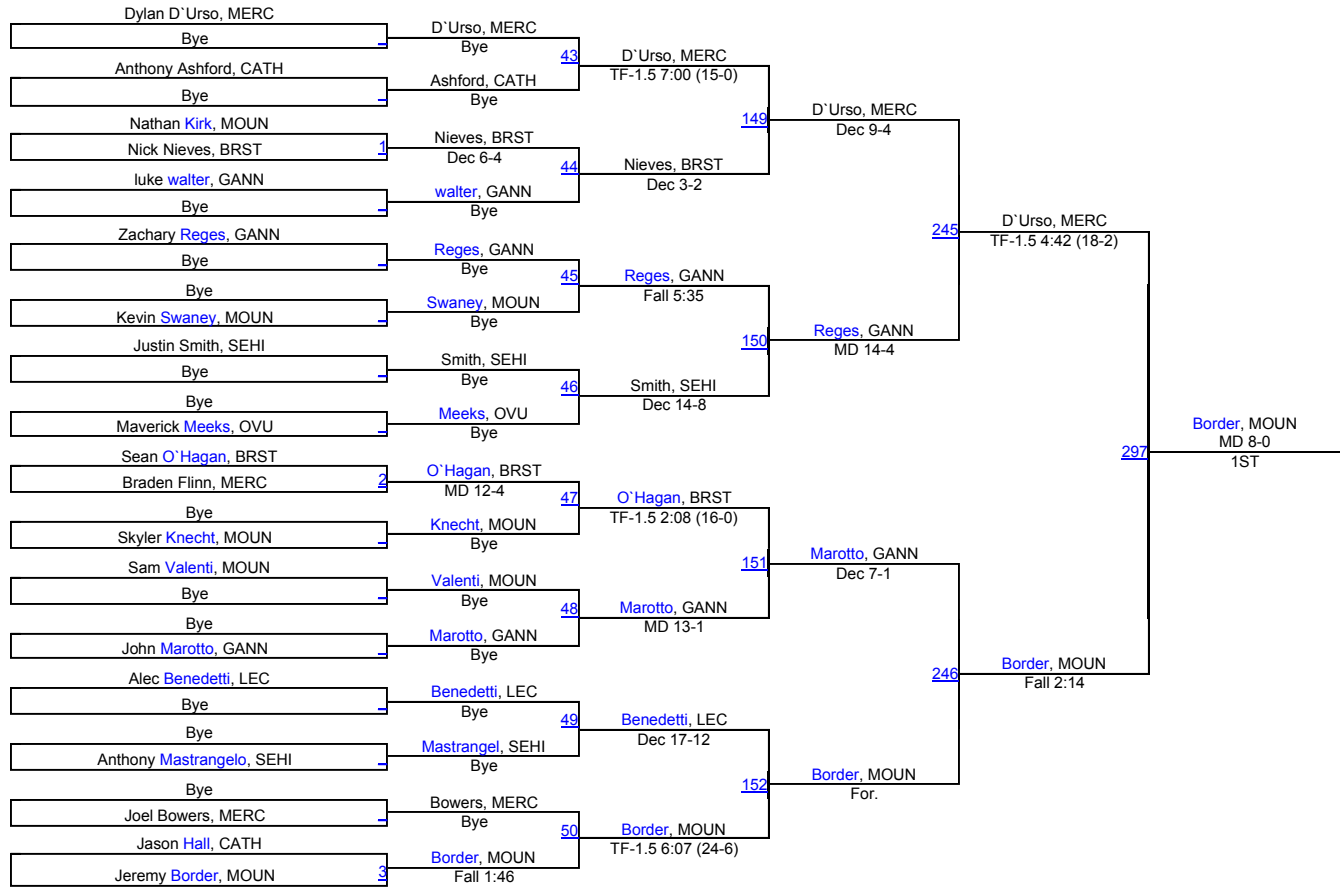

Mount Union Invitational

November 14, 2015
University of Mount Union
Alliance, OH

Team Scores

Mercyhurst	187.5
Gannon	141.5
Mount Union	133.0
St. Catharine College	121.5
Brockport State	107.0
Seton Hill	103.5
Emmanuel	64.0
Ohio Valley University	33.5
Lake Erie College	8.0

Mount Union Invite

125

Mount Union Invite

133

Mount Union Invite

141

Mount Union Invite

149

Mount Union Invite

Mount Union Invite

165

Mount Union Invite

174

Mount Union Invite

184

Mount Union Invite