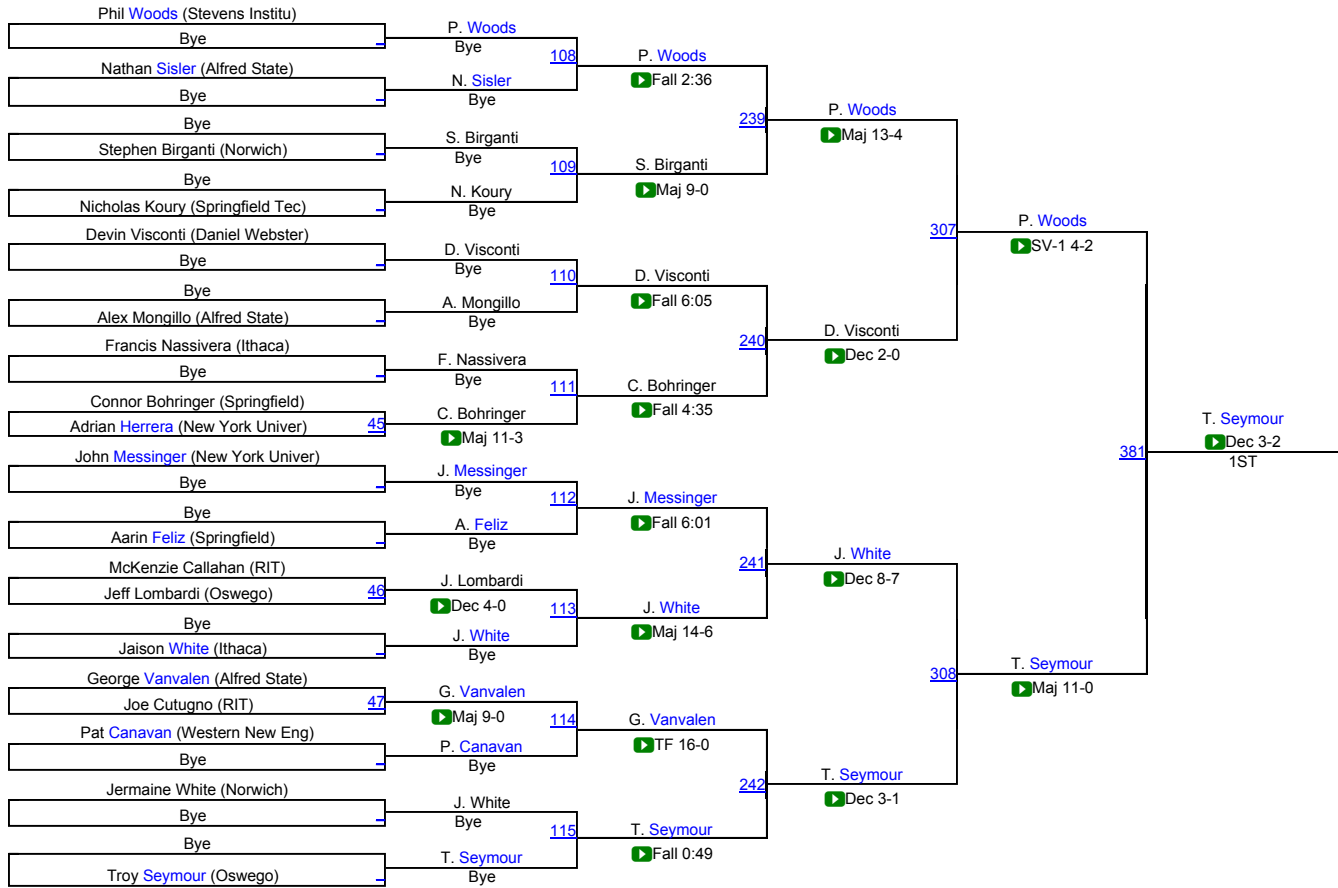

# NCAA 157

# Ithaca Invitational

NCAA 165

# Ithaca Invitational

NCAA 174