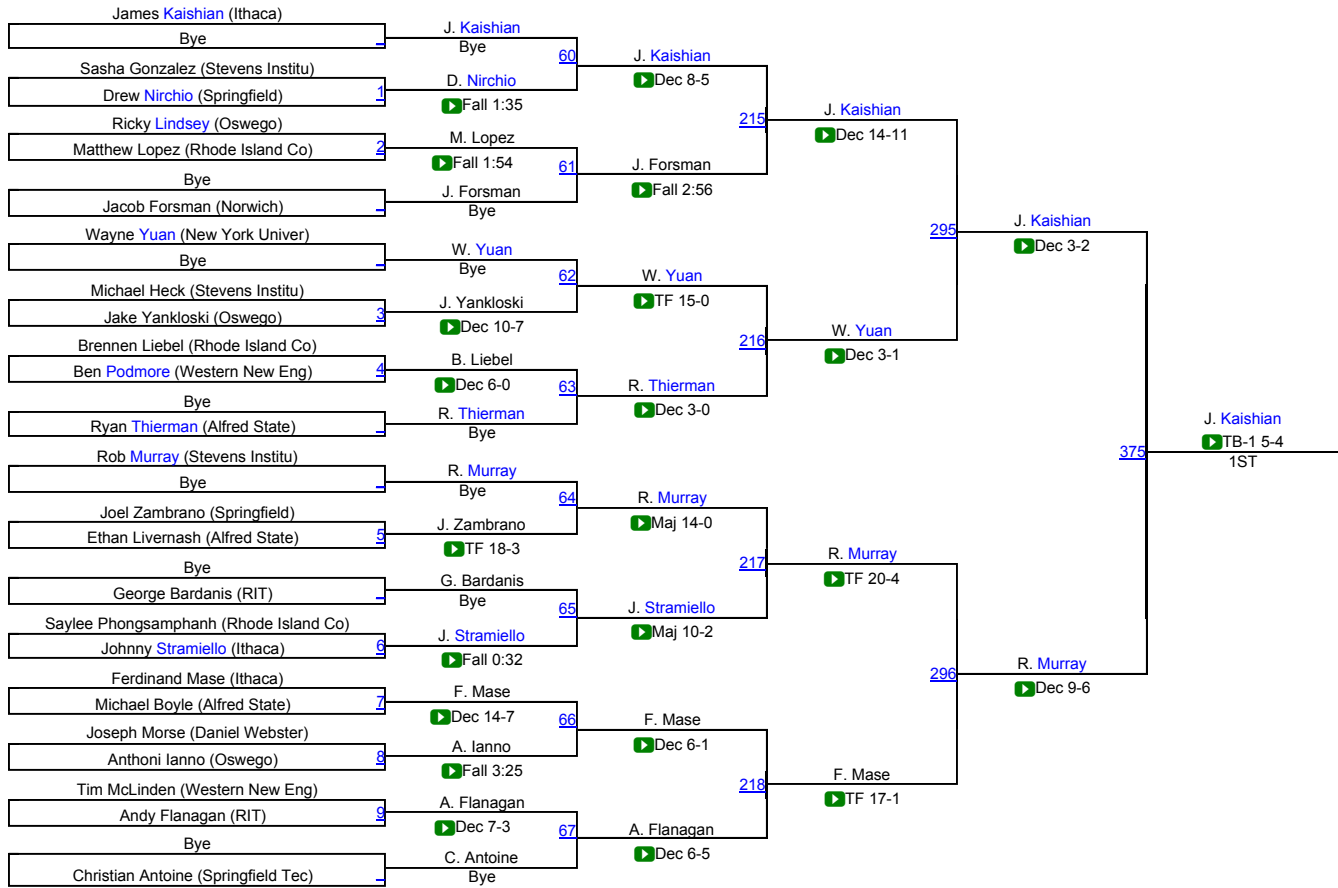

RIT 68.0

Oswego 66.0

Daniel Webster 42.0

Rhode Island College 37.5

Western New England University 29.0

Springfield Tech 24.5

Alfred State 15.0

# Ithaca Invitational

NCAA 125