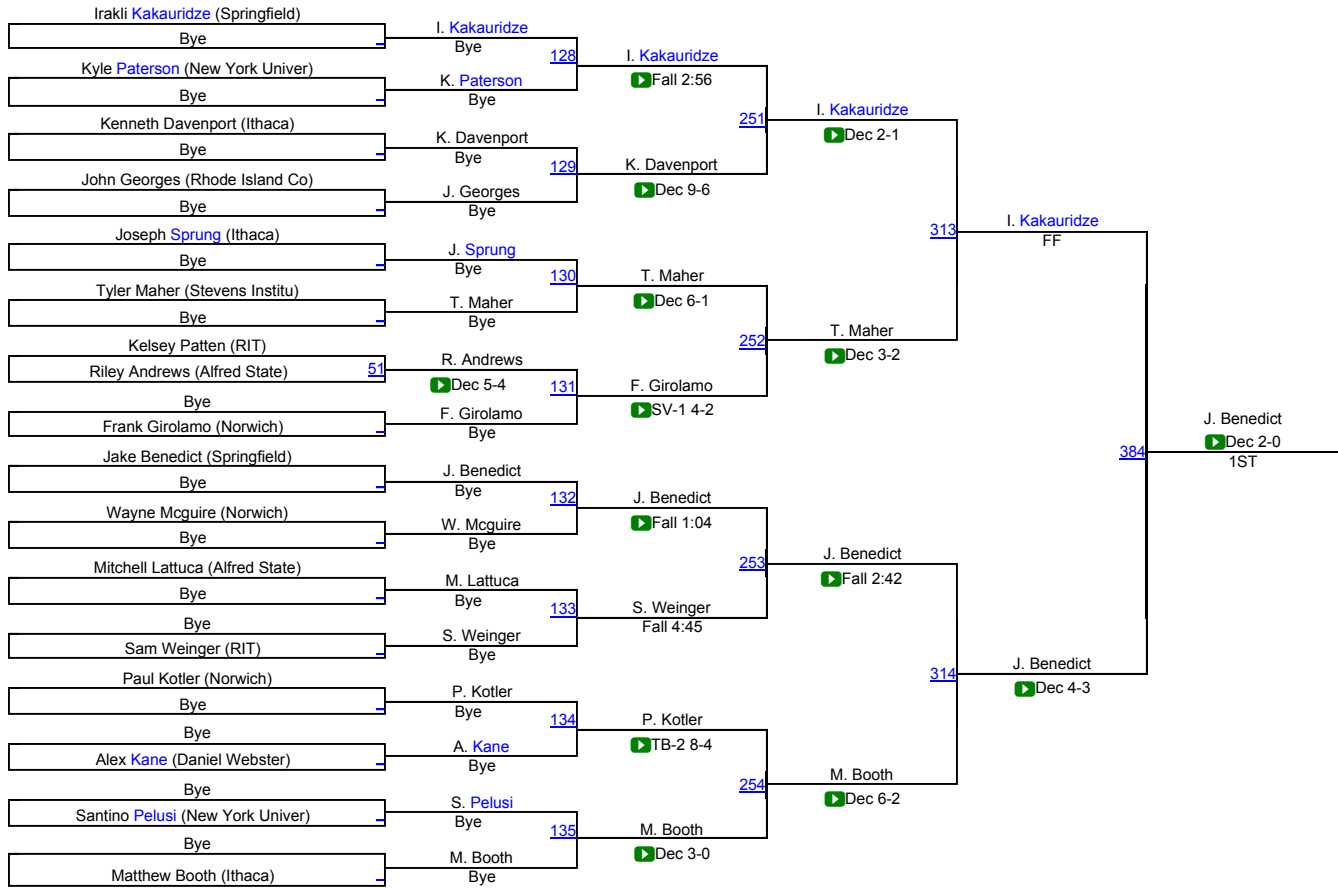

Ithaca Invitational

NCAA 285