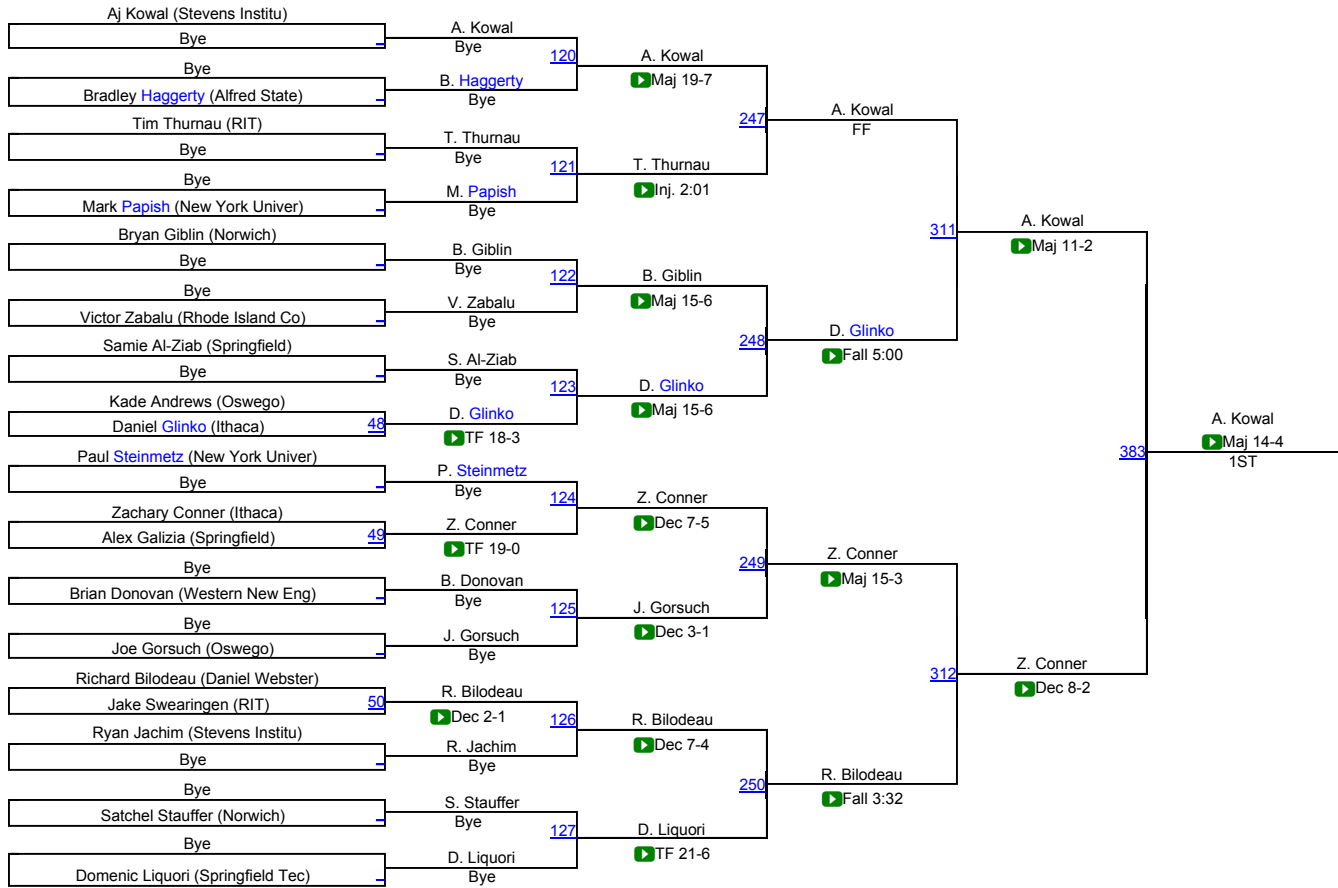

# Ithaca Invitational

NCAA 184

# Ithaca Invitational

NCAA 197

# NCAA 197