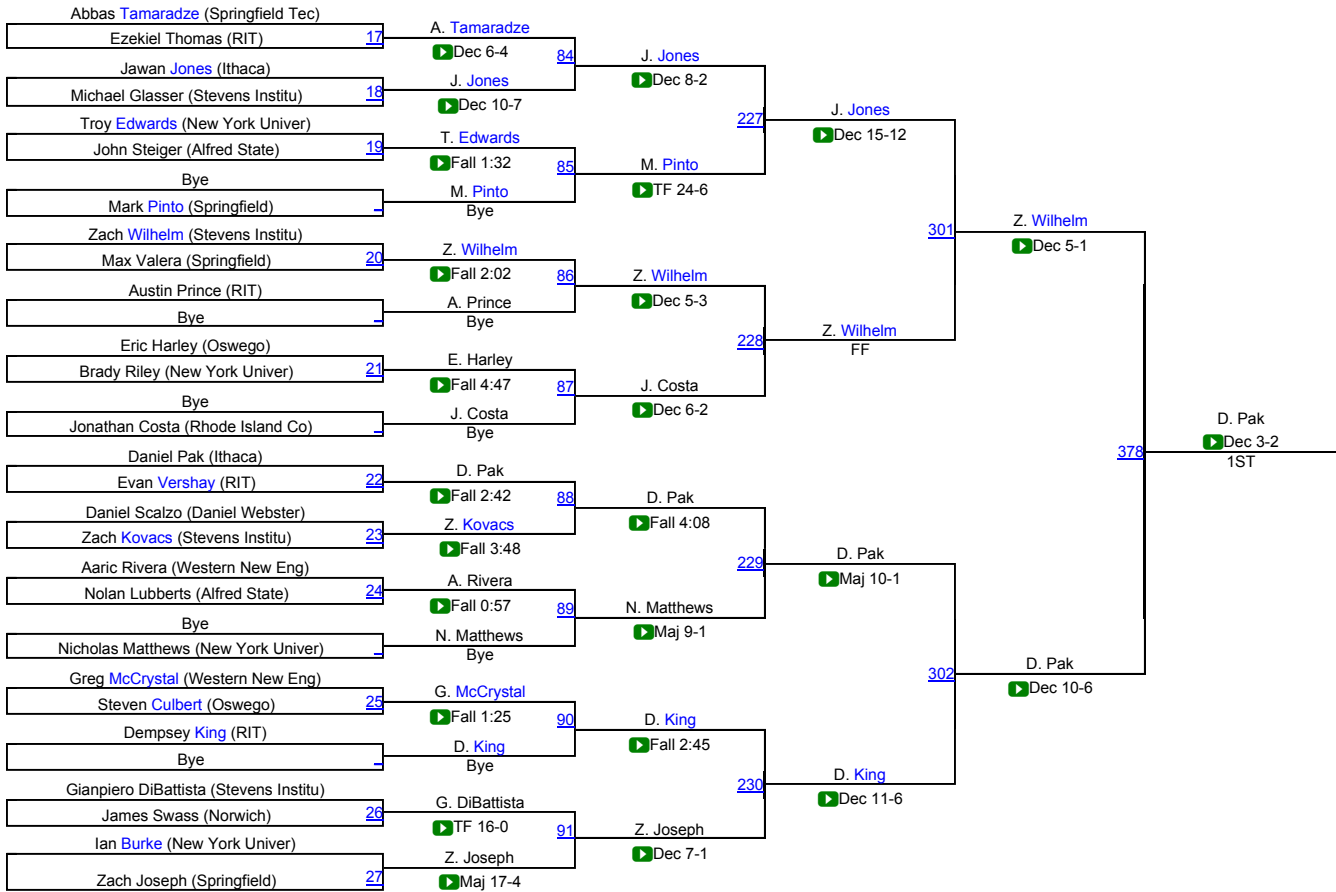

# Ithaca Invitational

NCAA 141

# Ithaca Invitational

NCAA 149