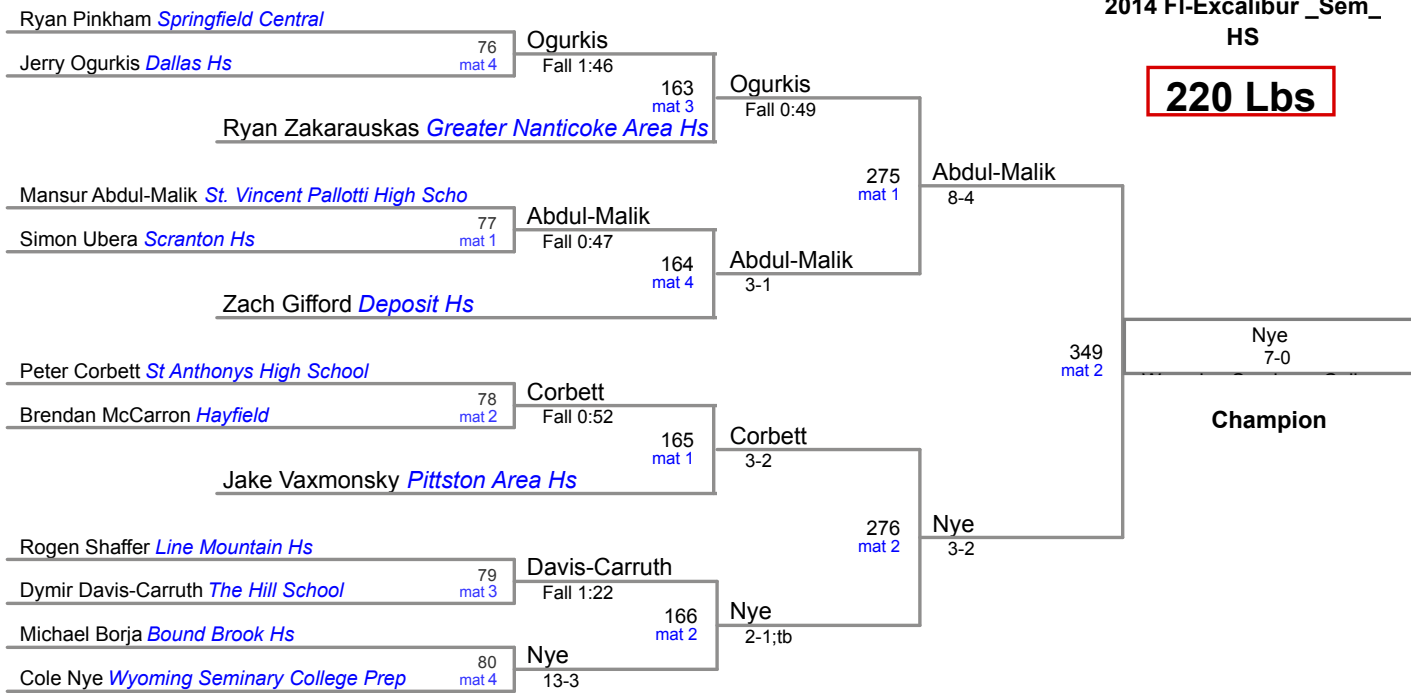

152 Lbs

Chris Weiler *Wyoming Seminary College Prep*

160 Lbs

170 Lbs

182 Lbs

220 Lbs

285 Lbs