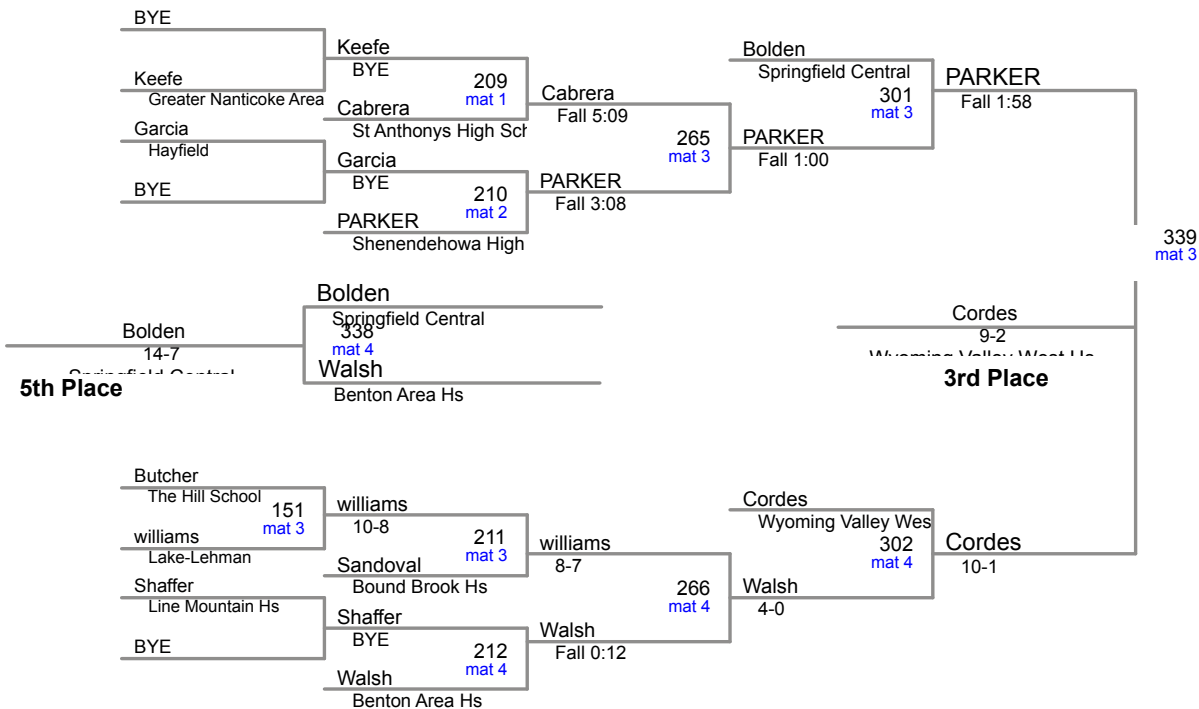

152 Lbs

Chris Weiler *Wyoming Seminary College Prep*

160 Lbs

170 Lbs

182 Lbs

220 Lbs

285 Lbs