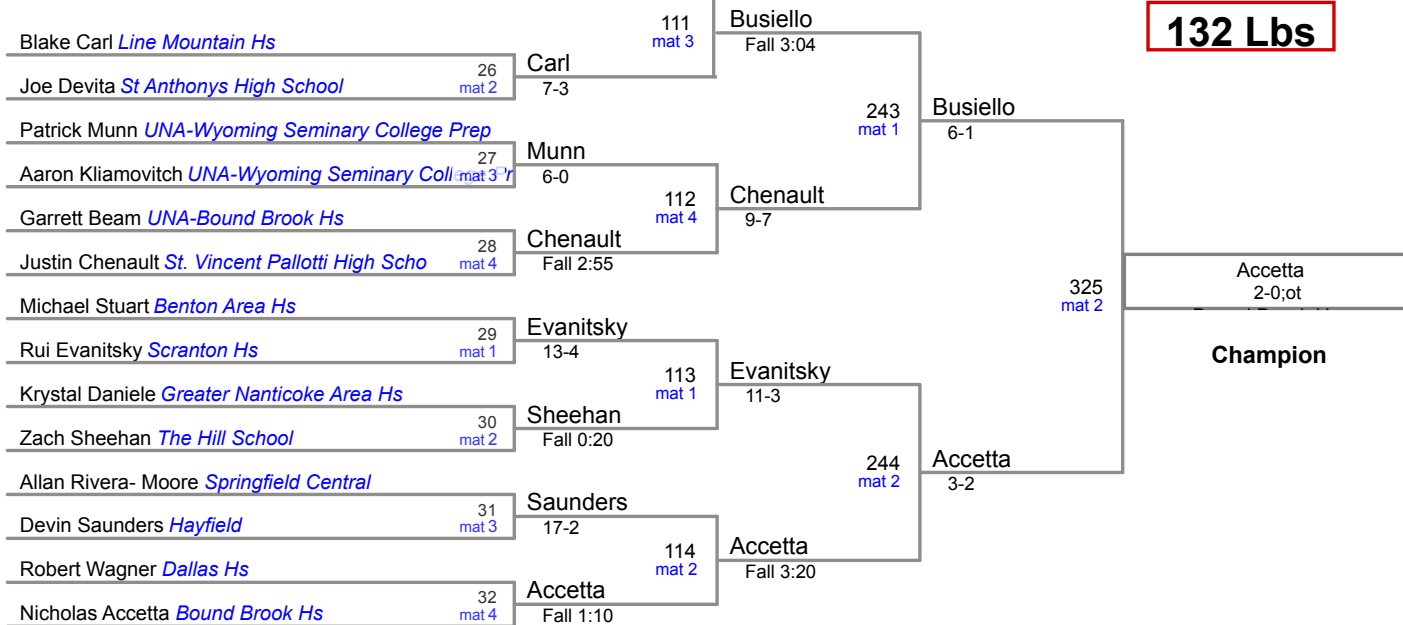

106 Lbs

113 Lbs

120 Lbs

126 Lbs

John Busiello *Wyoming Seminary College Prep*

132 Lbs

138 Lbs

145 Lbs