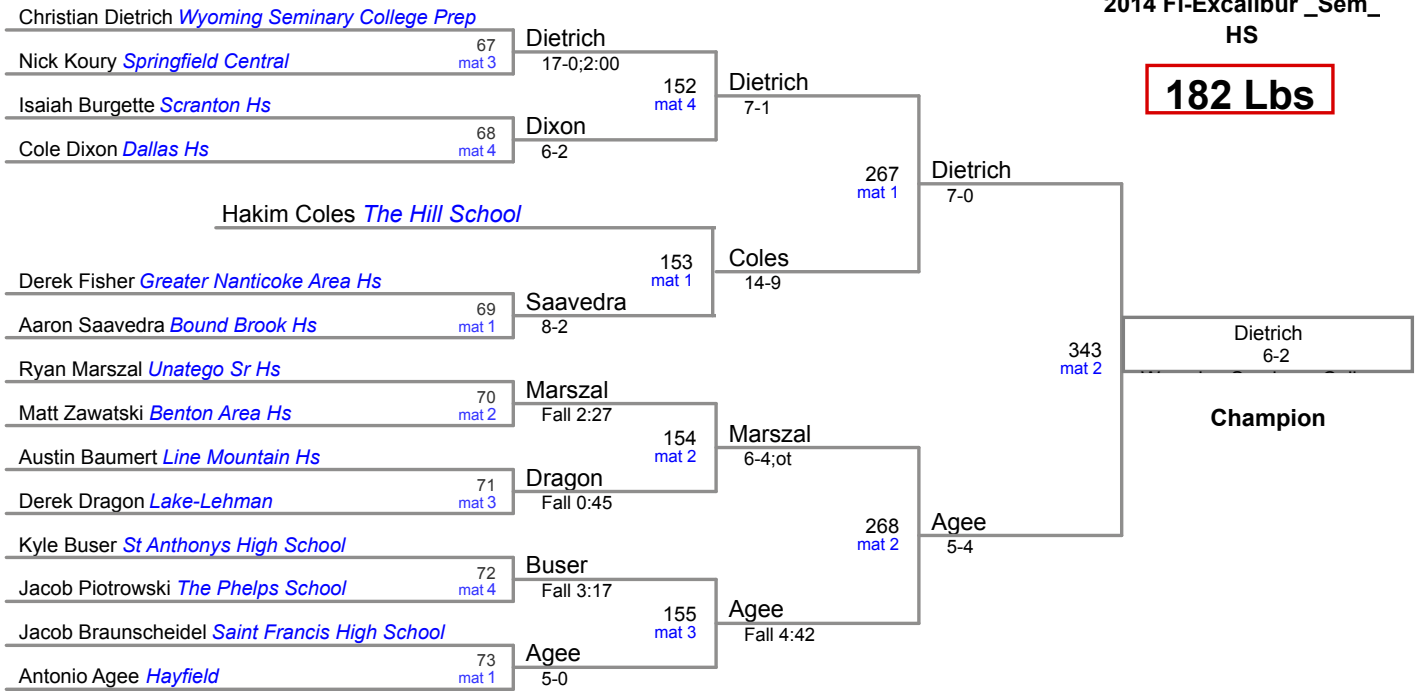

152 Lbs

Chris Weiler *Wyoming Seminary College Prep*

160 Lbs

170 Lbs

182 Lbs

220 Lbs

285 Lbs