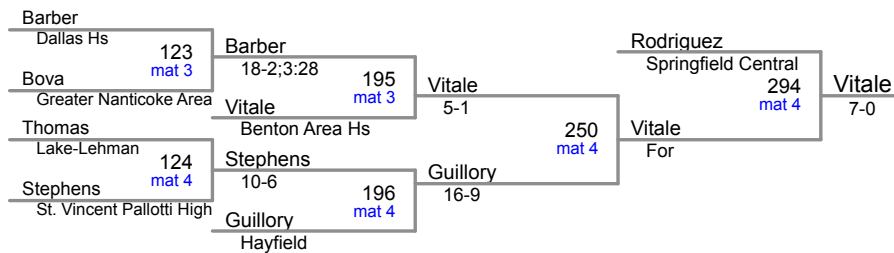

2014 Fl-Excalibur _Sem_ Team Scores - Last Modified: 12/20/14 16:32

Plc	Team	Score	Ch	Co
1	Wyoming Seminary College Prep	320.5	-	-
2	Bound Brook Hs	206.5	-	-
3	Scranton Hs	128.0	-	-
4	St Anthonys High School	97.0	-	-
5	Springfield Central	90.0	-	-
6	Benton Area Hs	86.0	-	-
7	The Phelps School	76.0	-	-
8	The Hill School	73.0	-	-
9	Lake-Lehman	62.5	-	-
10	Line Mountain Hs	56.0	-	-
10	St. Vincent Pallotti High Scho	56.0	-	-
12	Hayfield	54.0	-	-
13	Saint Francis High School	48.0	-	-
14	Dallas Hs	40.5	-	-
15	Shenendehowa High School	40.0	-	-
16	Pittston Area Hs	31.0	-	-
17	Wyoming Valley West Hs	28.0	-	-
18	Deposit Hs	22.5	-	-
19	Greater Nanticoke Area Hs	10.0	-	-
20	Unatego Sr Hs	9.0	-	-

106 Lbs

113 Lbs

120 Lbs

126 Lbs

John Busiello *Wyoming Seminary College Prep*

132 Lbs

138 Lbs

145 Lbs

152 Lbs

Chris Weiler *Wyoming Seminary College Prep*

160 Lbs

170 Lbs

182 Lbs

220 Lbs

285 Lbs