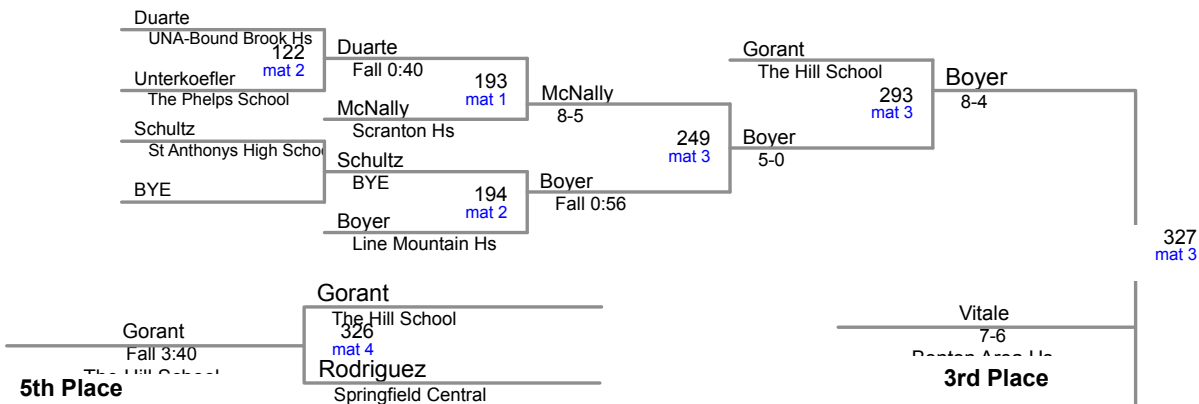

2014 Fl-Excalibur _Sem_ Team Scores - Last Modified: 12/20/14 16:32

Plc	Team	Score	Ch	Co
1	Wyoming Seminary College Prep	320.5	-	-
2	Bound Brook Hs	206.5	-	-
3	Scranton Hs	128.0	-	-
4	St Anthonys High School	97.0	-	-
5	Springfield Central	90.0	-	-
6	Benton Area Hs	86.0	-	-
7	The Phelps School	76.0	-	-
8	The Hill School	73.0	-	-
9	Lake-Lehman	62.5	-	-
10	Line Mountain Hs	56.0	-	-
10	St. Vincent Pallotti High Scho	56.0	-	-
12	Hayfield	54.0	-	-
13	Saint Francis High School	48.0	-	-
14	Dallas Hs	40.5	-	-
15	Shenendehowa High School	40.0	-	-
16	Pittston Area Hs	31.0	-	-
17	Wyoming Valley West Hs	28.0	-	-
18	Deposit Hs	22.5	-	-
19	Greater Nanticoke Area Hs	10.0	-	-
20	Unatego Sr Hs	9.0	-	-

106 Lbs

113 Lbs

120 Lbs

126 Lbs

John Busiello *Wyoming Seminary College Prep*

132 Lbs

138 Lbs

145 Lbs