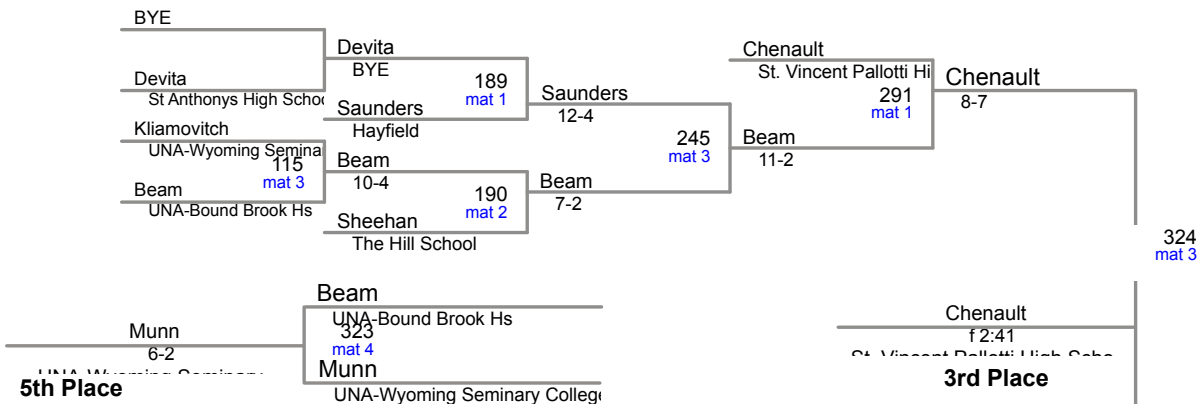

2014 Fl-Excalibur _Sem_ Team Scores - Last Modified: 12/20/14 16:32

Plc	Team	Score	Ch	Co
1	Wyoming Seminary College Prep	320.5	-	-
2	Bound Brook Hs	206.5	-	-
3	Scranton Hs	128.0	-	-
4	St Anthonys High School	97.0	-	-
5	Springfield Central	90.0	-	-
6	Benton Area Hs	86.0	-	-
7	The Phelps School	76.0	-	-
8	The Hill School	73.0	-	-
9	Lake-Lehman	62.5	-	-
10	Line Mountain Hs	56.0	-	-
10	St. Vincent Pallotti High Scho	56.0	-	-
12	Hayfield	54.0	-	-
13	Saint Francis High School	48.0	-	-
14	Dallas Hs	40.5	-	-
15	Shenendehowa High School	40.0	-	-
16	Pittston Area Hs	31.0	-	-
17	Wyoming Valley West Hs	28.0	-	-
18	Deposit Hs	22.5	-	-
19	Greater Nanticoke Area Hs	10.0	-	-
20	Unatego Sr Hs	9.0	-	-

106 Lbs

113 Lbs

120 Lbs

126 Lbs

John Busiello *Wyoming Seminary College Prep*

132 Lbs

138 Lbs

145 Lbs