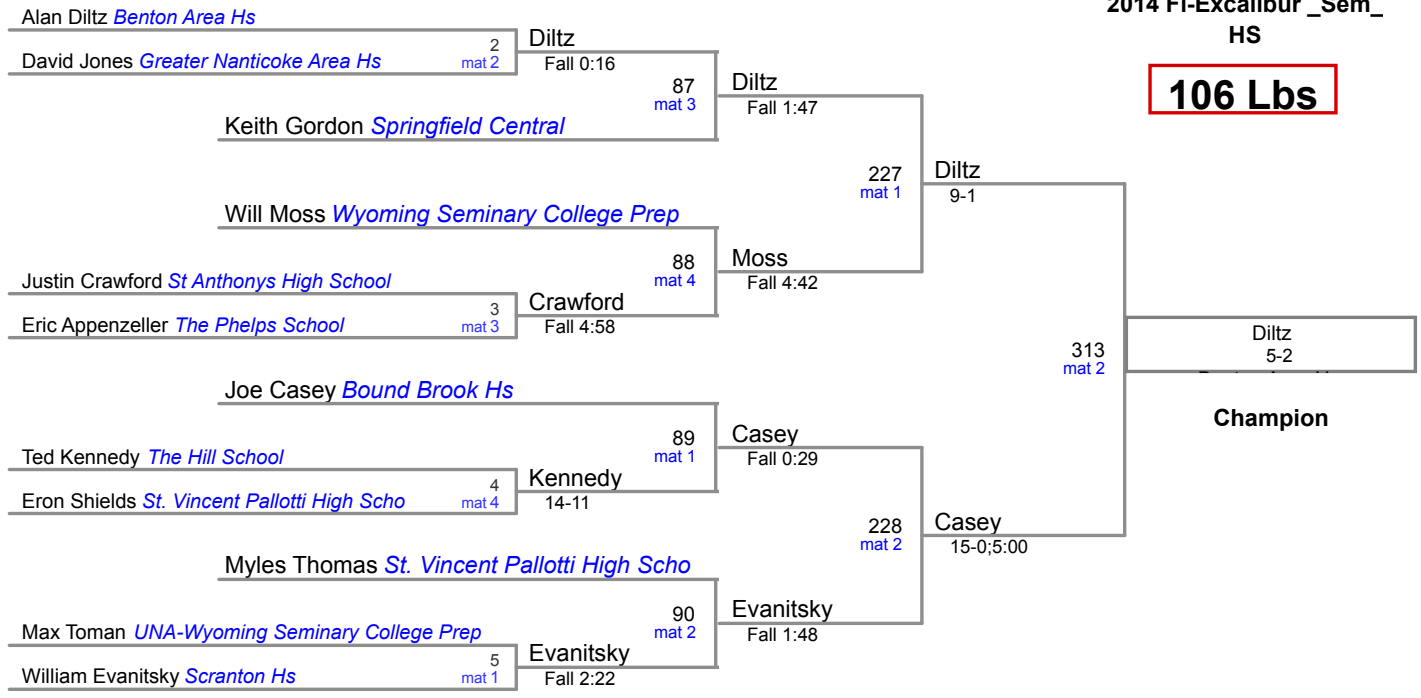

2014 Fl-Excalibur _Sem_ Team Scores - Last Modified: 12/20/14 16:32

Plc	Team	Score	Ch	Co
1	Wyoming Seminary College Prep	320.5	-	-
2	Bound Brook Hs	206.5	-	-
3	Scranton Hs	128.0	-	-
4	St Anthonys High School	97.0	-	-
5	Springfield Central	90.0	-	-
6	Benton Area Hs	86.0	-	-
7	The Phelps School	76.0	-	-
8	The Hill School	73.0	-	-
9	Lake-Lehman	62.5	-	-
10	Line Mountain Hs	56.0	-	-
10	St. Vincent Pallotti High Scho	56.0	-	-
12	Hayfield	54.0	-	-
13	Saint Francis High School	48.0	-	-
14	Dallas Hs	40.5	-	-
15	Shenendehowa High School	40.0	-	-
16	Pittston Area Hs	31.0	-	-
17	Wyoming Valley West Hs	28.0	-	-
18	Deposit Hs	22.5	-	-
19	Greater Nanticoke Area Hs	10.0	-	-
20	Unatego Sr Hs	9.0	-	-

106 Lbs

113 Lbs

120 Lbs

126 Lbs

John Busiello *Wyoming Seminary College Prep*

132 Lbs

138 Lbs

145 Lbs