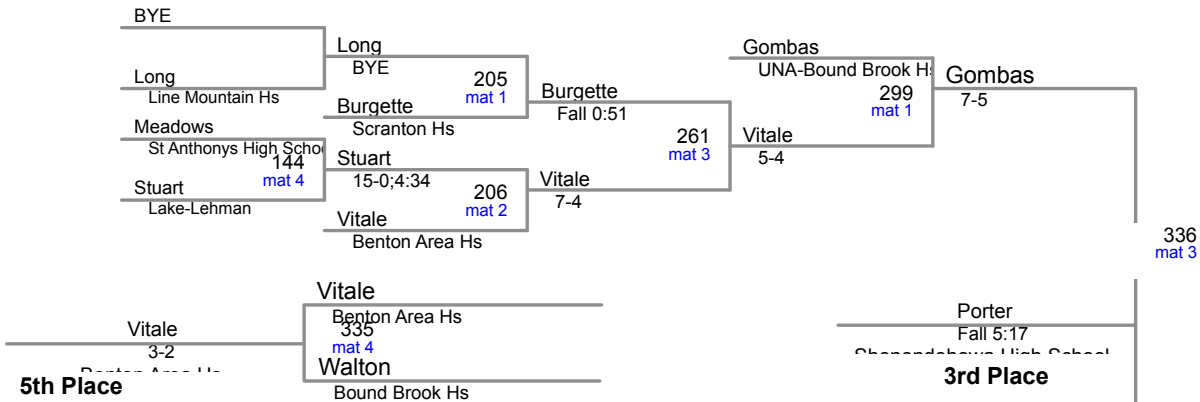

106 Lbs

113 Lbs

120 Lbs

126 Lbs

John Busiello *Wyoming Seminary College Prep*

132 Lbs

138 Lbs

145 Lbs

152 Lbs

Chris Weiler *Wyoming Seminary College Prep*

160 Lbs

170 Lbs

182 Lbs

220 Lbs

285 Lbs