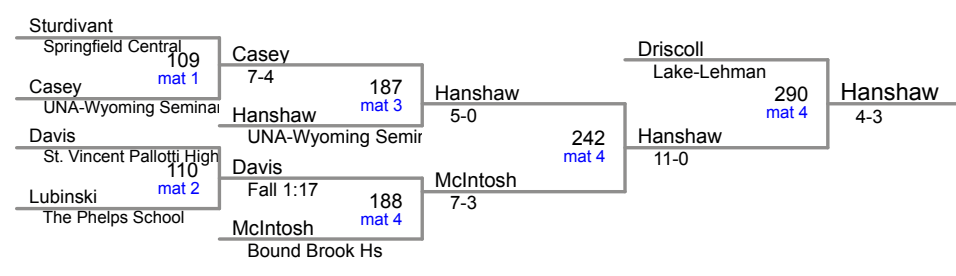

2014 Fl-Excalibur _Sem_ Team Scores - Last Modified: 12/20/14 16:32

Plc	Team	Score	Ch	Co
1	Wyoming Seminary College Prep	320.5	-	-
2	Bound Brook Hs	206.5	-	-
3	Scranton Hs	128.0	-	-
4	St Anthonys High School	97.0	-	-
5	Springfield Central	90.0	-	-
6	Benton Area Hs	86.0	-	-
7	The Phelps School	76.0	-	-
8	The Hill School	73.0	-	-
9	Lake-Lehman	62.5	-	-
10	Line Mountain Hs	56.0	-	-
10	St. Vincent Pallotti High Scho	56.0	-	-
12	Hayfield	54.0	-	-
13	Saint Francis High School	48.0	-	-
14	Dallas Hs	40.5	-	-
15	Shenendehowa High School	40.0	-	-
16	Pittston Area Hs	31.0	-	-
17	Wyoming Valley West Hs	28.0	-	-
18	Deposit Hs	22.5	-	-
19	Greater Nanticoke Area Hs	10.0	-	-
20	Unatego Sr Hs	9.0	-	-

106 Lbs

113 Lbs

120 Lbs

126 Lbs

John Busiello *Wyoming Seminary College Prep*

132 Lbs

138 Lbs

145 Lbs