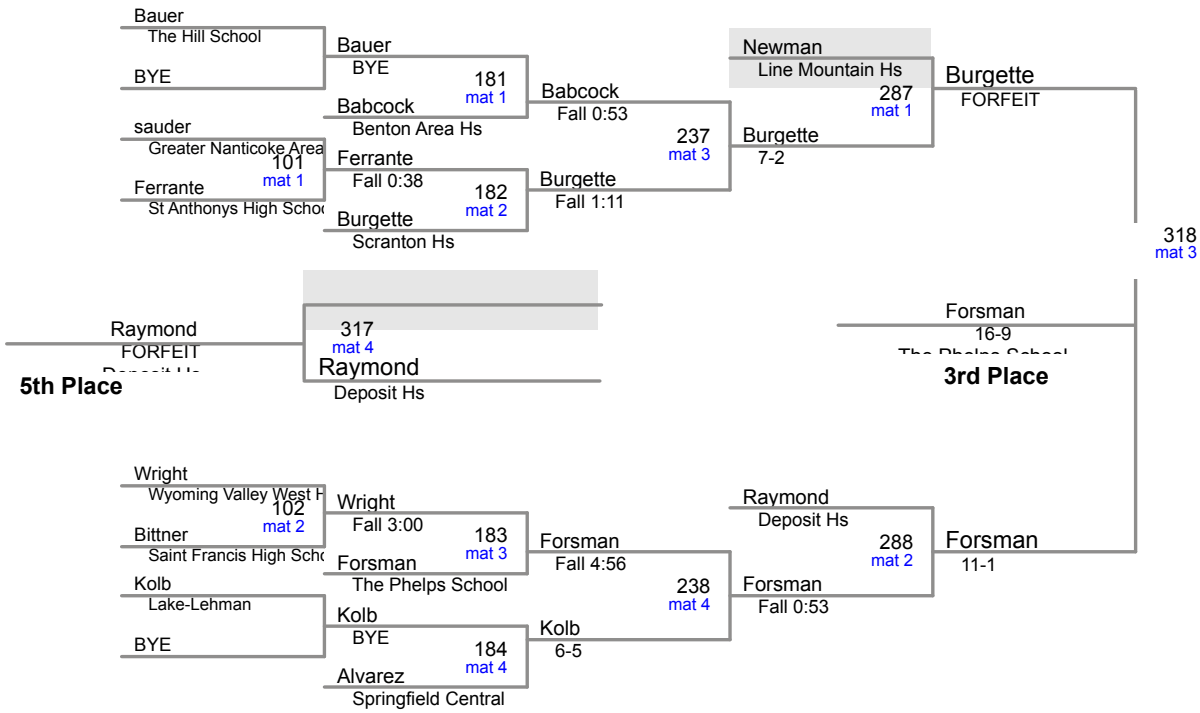

2014 Fl-Excalibur _Sem_ Team Scores - Last Modified: 12/20/14 16:32

Plc	Team	Score	Ch	Co
1	Wyoming Seminary College Prep	320.5	-	-
2	Bound Brook Hs	206.5	-	-
3	Scranton Hs	128.0	-	-
4	St Anthonys High School	97.0	-	-
5	Springfield Central	90.0	-	-
6	Benton Area Hs	86.0	-	-
7	The Phelps School	76.0	-	-
8	The Hill School	73.0	-	-
9	Lake-Lehman	62.5	-	-
10	Line Mountain Hs	56.0	-	-
10	St. Vincent Pallotti High Scho	56.0	-	-
12	Hayfield	54.0	-	-
13	Saint Francis High School	48.0	-	-
14	Dallas Hs	40.5	-	-
15	Shenendehowa High School	40.0	-	-
16	Pittston Area Hs	31.0	-	-
17	Wyoming Valley West Hs	28.0	-	-
18	Deposit Hs	22.5	-	-
19	Greater Nanticoke Area Hs	10.0	-	-
20	Unatego Sr Hs	9.0	-	-

106 Lbs

113 Lbs

120 Lbs

126 Lbs

John Busiello *Wyoming Seminary College Prep*

132 Lbs

138 Lbs

145 Lbs