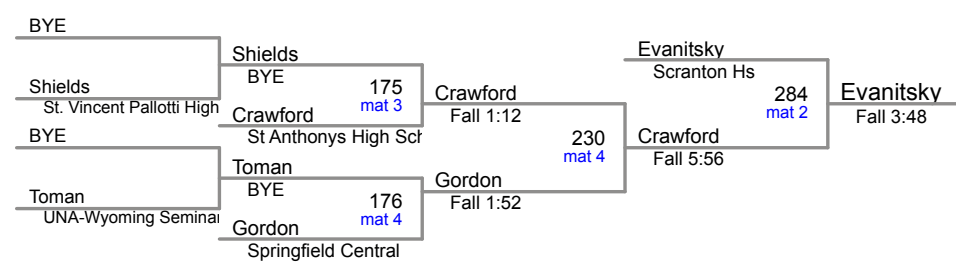

2014 Fl-Excalibur _Sem_ Team Scores - Last Modified: 12/20/14 16:32

Plc	Team	Score	Ch	Co
1	Wyoming Seminary College Prep	320.5	-	-
2	Bound Brook Hs	206.5	-	-
3	Scranton Hs	128.0	-	-
4	St Anthonys High School	97.0	-	-
5	Springfield Central	90.0	-	-
6	Benton Area Hs	86.0	-	-
7	The Phelps School	76.0	-	-
8	The Hill School	73.0	-	-
9	Lake-Lehman	62.5	-	-
10	Line Mountain Hs	56.0	-	-
10	St. Vincent Pallotti High Scho	56.0	-	-
12	Hayfield	54.0	-	-
13	Saint Francis High School	48.0	-	-
14	Dallas Hs	40.5	-	-
15	Shenendehowa High School	40.0	-	-
16	Pittston Area Hs	31.0	-	-
17	Wyoming Valley West Hs	28.0	-	-
18	Deposit Hs	22.5	-	-
19	Greater Nanticoke Area Hs	10.0	-	-
20	Unatego Sr Hs	9.0	-	-

106 Lbs