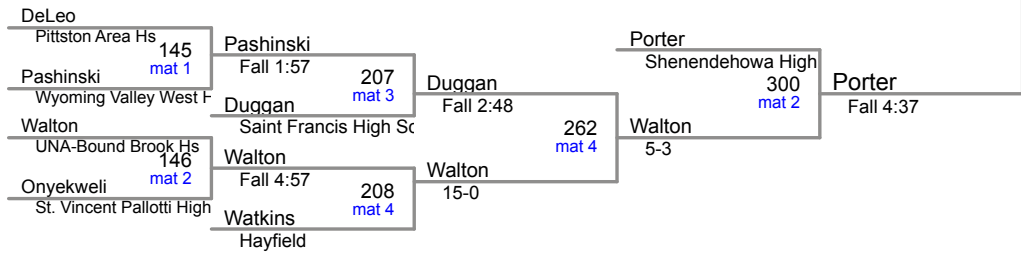

Chris Weiler *Wyoming Seminary College Prep*

160 Lbs