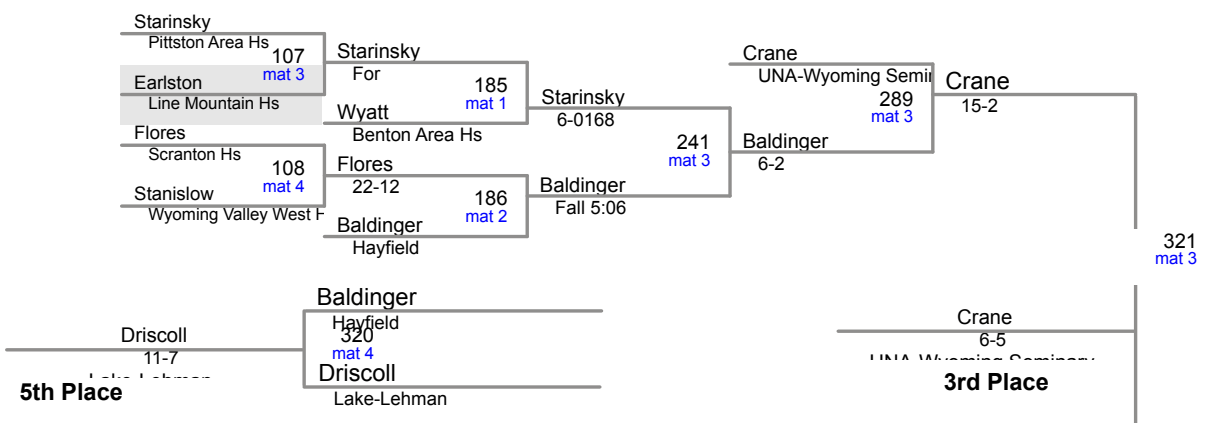

2014 Fl-Excalibur _Sem_ Team Scores - Last Modified: 12/20/14 16:32

Plc	Team	Score	Ch	Co
1	Wyoming Seminary College Prep	320.5	-	-
2	Bound Brook Hs	206.5	-	-
3	Scranton Hs	128.0	-	-
4	St Anthonys High School	97.0	-	-
5	Springfield Central	90.0	-	-
6	Benton Area Hs	86.0	-	-
7	The Phelps School	76.0	-	-
8	The Hill School	73.0	-	-
9	Lake-Lehman	62.5	-	-
10	Line Mountain Hs	56.0	-	-
10	St. Vincent Pallotti High Scho	56.0	-	-
12	Hayfield	54.0	-	-
13	Saint Francis High School	48.0	-	-
14	Dallas Hs	40.5	-	-
15	Shenendehowa High School	40.0	-	-
16	Pittston Area Hs	31.0	-	-
17	Wyoming Valley West Hs	28.0	-	-
18	Deposit Hs	22.5	-	-
19	Greater Nanticoke Area Hs	10.0	-	-
20	Unatego Sr Hs	9.0	-	-

106 Lbs

113 Lbs

120 Lbs

126 Lbs

John Busiello *Wyoming Seminary College Prep*

132 Lbs

138 Lbs

145 Lbs

152 Lbs

Chris Weiler *Wyoming Seminary College Prep*

160 Lbs

170 Lbs

182 Lbs

220 Lbs

285 Lbs