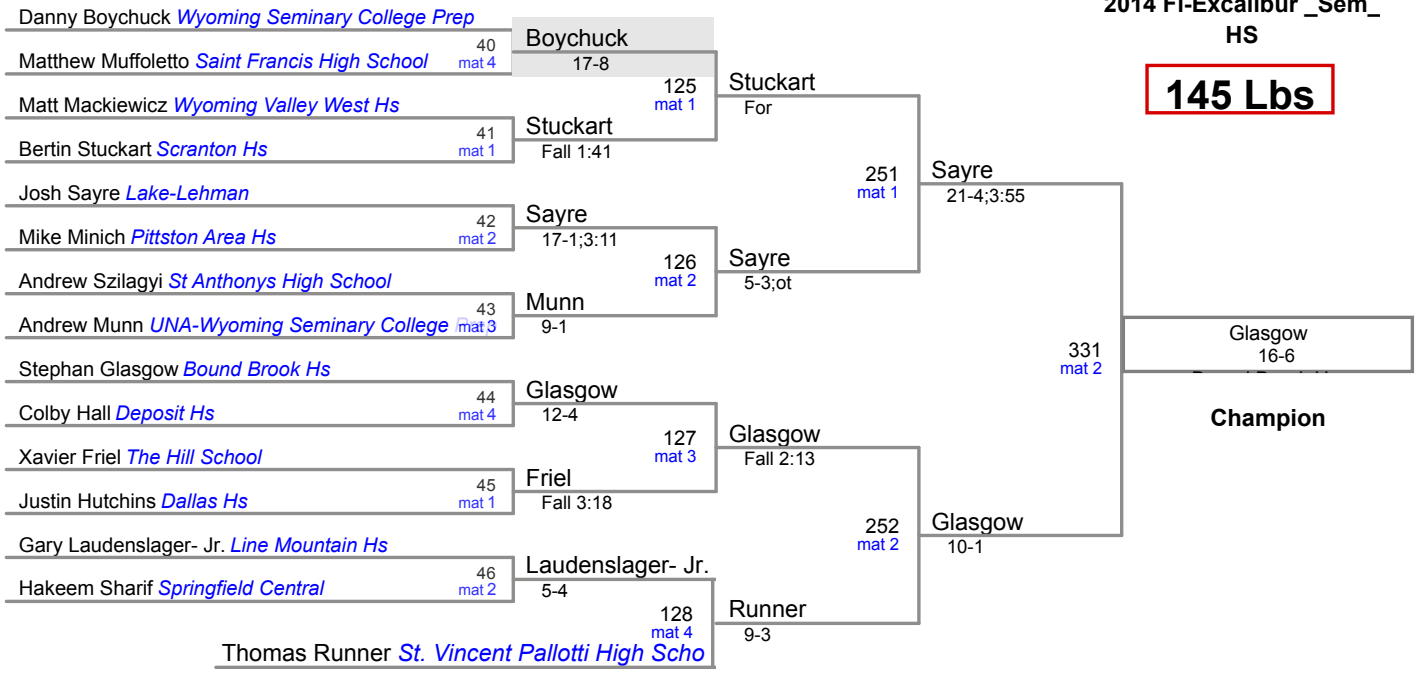

106 Lbs

113 Lbs

120 Lbs

126 Lbs

John Busiello *Wyoming Seminary College Prep*

132 Lbs

138 Lbs

145 Lbs