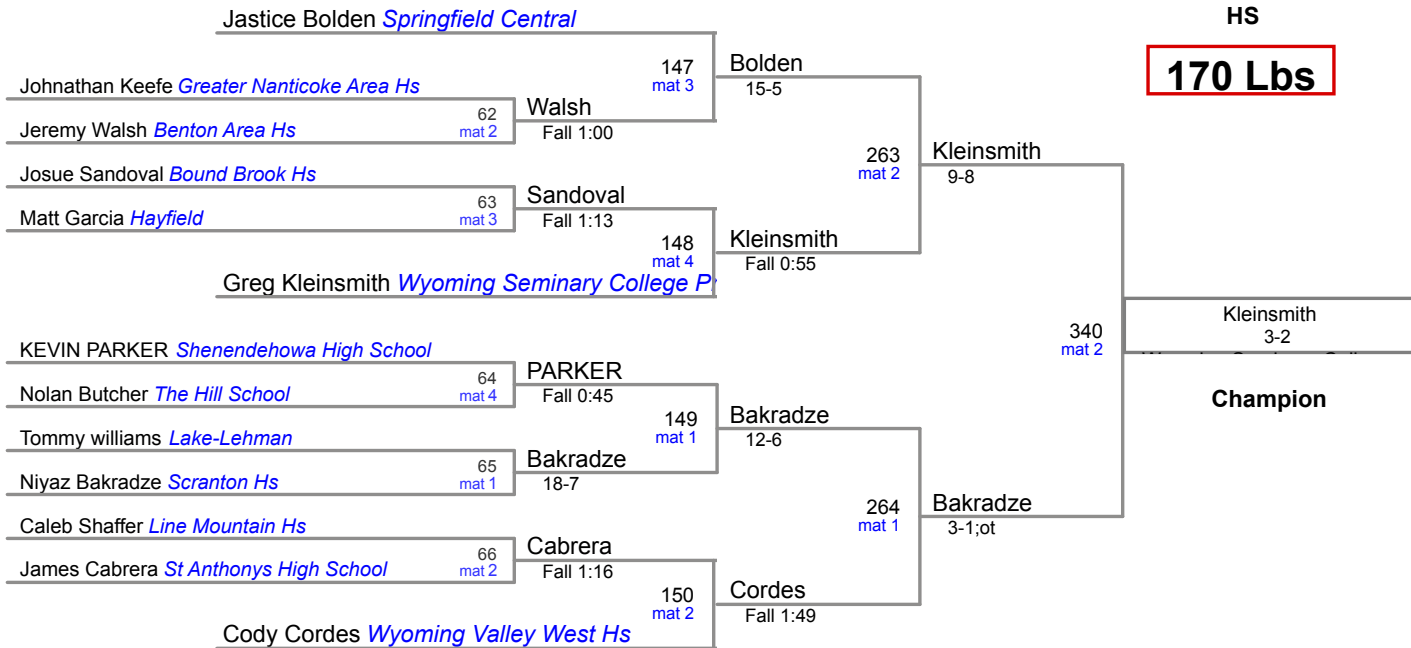

152 Lbs

Chris Weiler *Wyoming Seminary College Prep*

160 Lbs

170 Lbs

182 Lbs

220 Lbs

285 Lbs