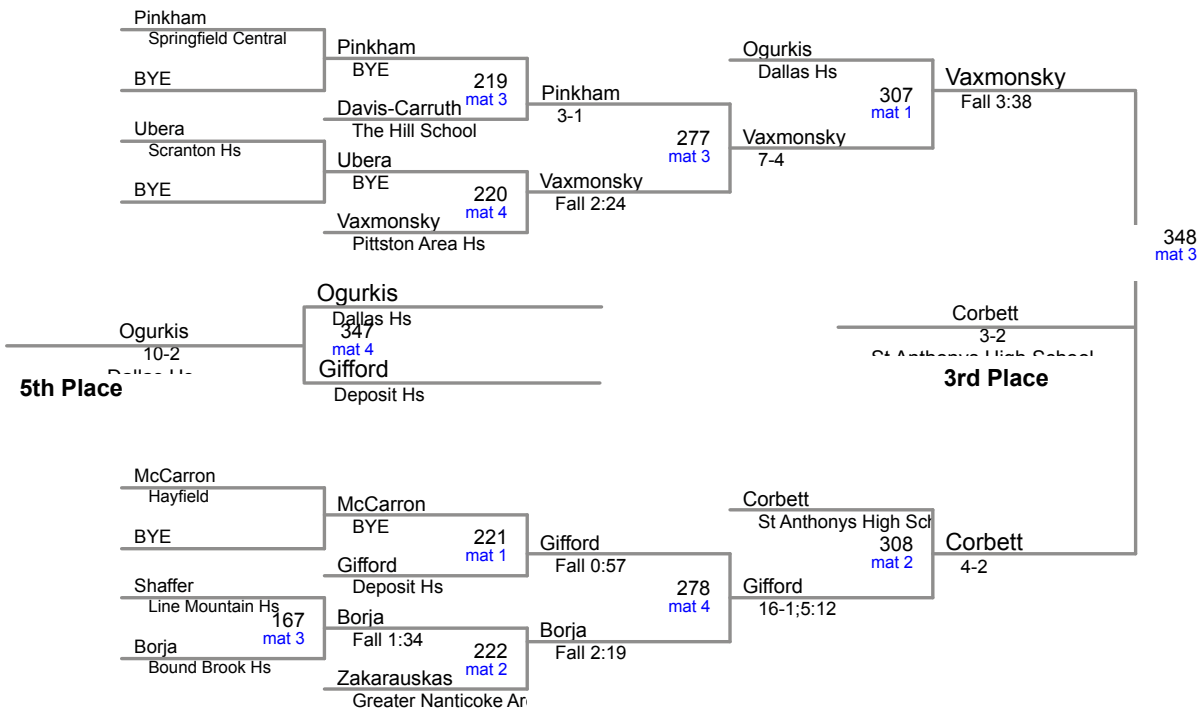

152 Lbs

Chris Weiler *Wyoming Seminary College Prep*

160 Lbs

170 Lbs

182 Lbs

220 Lbs

285 Lbs