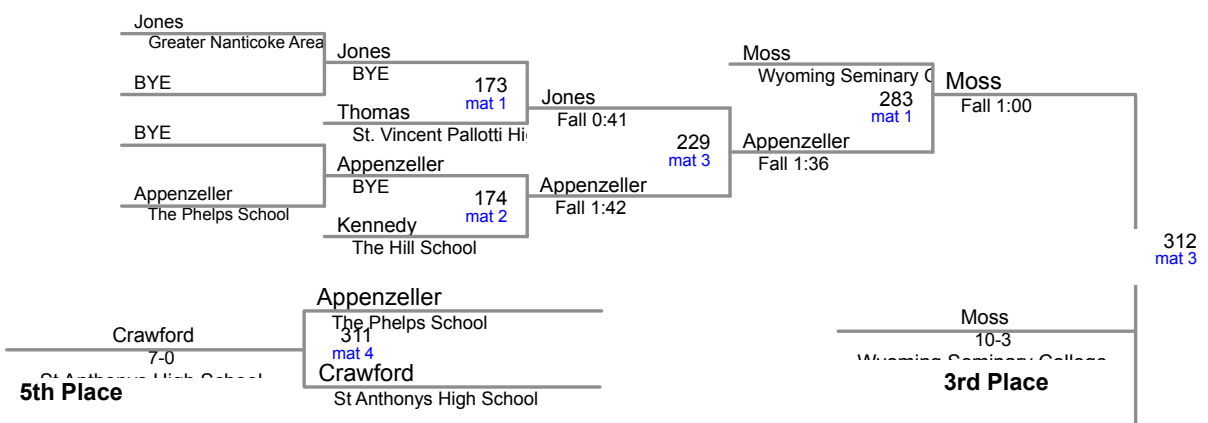

2014 Fl-Excalibur _Sem_ Team Scores - Last Modified: 12/20/14 16:32

Plc	Team	Score	Ch	Co
1	Wyoming Seminary College Prep	320.5	-	-
2	Bound Brook Hs	206.5	-	-
3	Scranton Hs	128.0	-	-
4	St Anthonys High School	97.0	-	-
5	Springfield Central	90.0	-	-
6	Benton Area Hs	86.0	-	-
7	The Phelps School	76.0	-	-
8	The Hill School	73.0	-	-
9	Lake-Lehman	62.5	-	-
10	Line Mountain Hs	56.0	-	-
10	St. Vincent Pallotti High Scho	56.0	-	-
12	Hayfield	54.0	-	-
13	Saint Francis High School	48.0	-	-
14	Dallas Hs	40.5	-	-
15	Shenendehowa High School	40.0	-	-
16	Pittston Area Hs	31.0	-	-
17	Wyoming Valley West Hs	28.0	-	-
18	Deposit Hs	22.5	-	-
19	Greater Nanticoke Area Hs	10.0	-	-
20	Unatego Sr Hs	9.0	-	-

106 Lbs