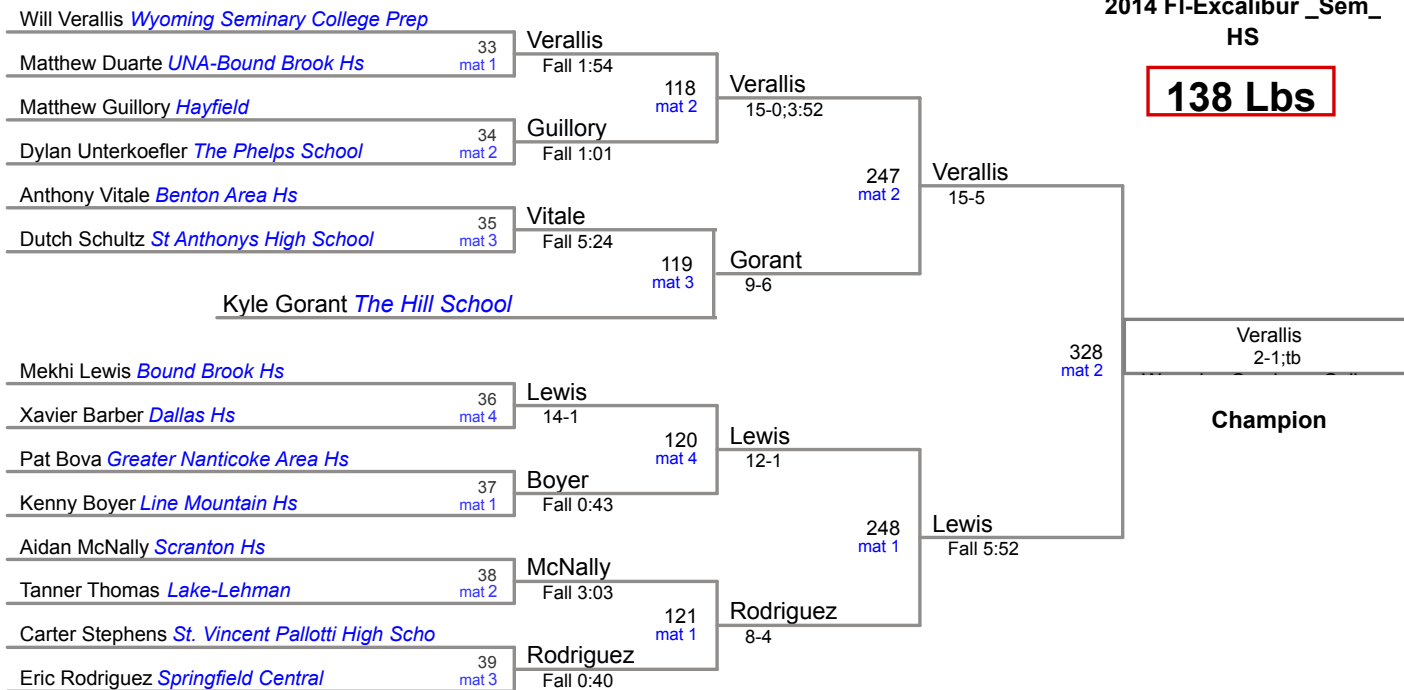

106 Lbs

113 Lbs

120 Lbs

126 Lbs

John Busiello *Wyoming Seminary College Prep*

132 Lbs

138 Lbs

145 Lbs