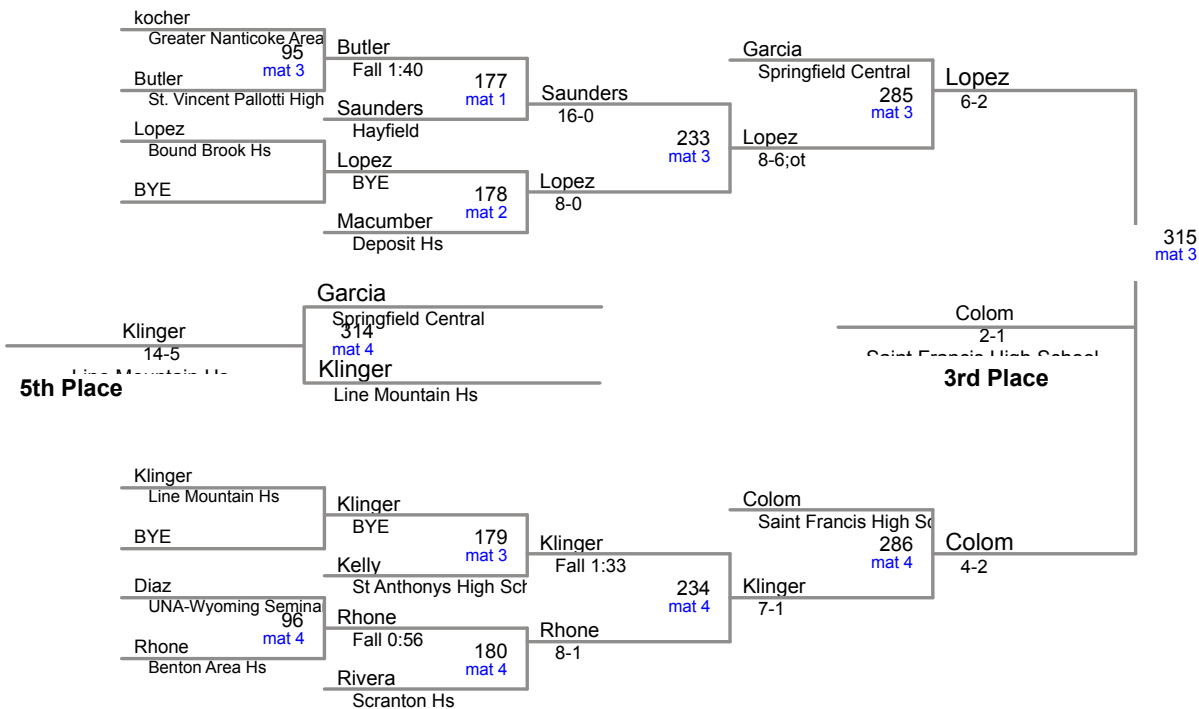

2014 Fl-Excalibur _Sem_ Team Scores - Last Modified: 12/20/14 16:32

Plc	Team	Score	Ch	Co
1	Wyoming Seminary College Prep	320.5	-	-
2	Bound Brook Hs	206.5	-	-
3	Scranton Hs	128.0	-	-
4	St Anthonys High School	97.0	-	-
5	Springfield Central	90.0	-	-
6	Benton Area Hs	86.0	-	-
7	The Phelps School	76.0	-	-
8	The Hill School	73.0	-	-
9	Lake-Lehman	62.5	-	-
10	Line Mountain Hs	56.0	-	-
10	St. Vincent Pallotti High Scho	56.0	-	-
12	Hayfield	54.0	-	-
13	Saint Francis High School	48.0	-	-
14	Dallas Hs	40.5	-	-
15	Shenendehowa High School	40.0	-	-
16	Pittston Area Hs	31.0	-	-
17	Wyoming Valley West Hs	28.0	-	-
18	Deposit Hs	22.5	-	-
19	Greater Nanticoke Area Hs	10.0	-	-
20	Unatego Sr Hs	9.0	-	-

106 Lbs

113 Lbs

120 Lbs

126 Lbs

John Busiello *Wyoming Seminary College Prep*

132 Lbs

138 Lbs

145 Lbs