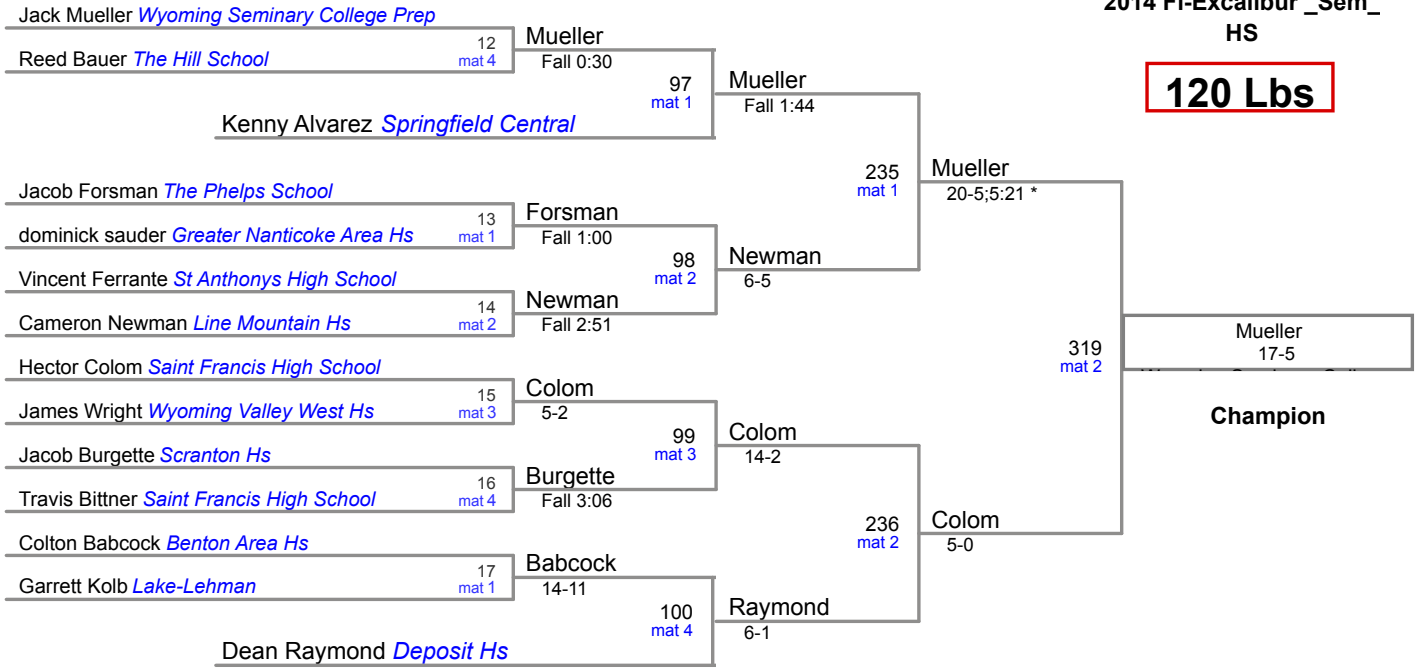

2014 Fl-Excalibur _Sem_ Team Scores - Last Modified: 12/20/14 16:32

Plc	Team	Score	Ch	Co
1	Wyoming Seminary College Prep	320.5	-	-
2	Bound Brook Hs	206.5	-	-
3	Scranton Hs	128.0	-	-
4	St Anthonys High School	97.0	-	-
5	Springfield Central	90.0	-	-
6	Benton Area Hs	86.0	-	-
7	The Phelps School	76.0	-	-
8	The Hill School	73.0	-	-
9	Lake-Lehman	62.5	-	-
10	Line Mountain Hs	56.0	-	-
10	St. Vincent Pallotti High Scho	56.0	-	-
12	Hayfield	54.0	-	-
13	Saint Francis High School	48.0	-	-
14	Dallas Hs	40.5	-	-
15	Shenendehowa High School	40.0	-	-
16	Pittston Area Hs	31.0	-	-
17	Wyoming Valley West Hs	28.0	-	-
18	Deposit Hs	22.5	-	-
19	Greater Nanticoke Area Hs	10.0	-	-
20	Unatego Sr Hs	9.0	-	-

106 Lbs

113 Lbs

120 Lbs

126 Lbs

John Busiello *Wyoming Seminary College Prep*

132 Lbs

138 Lbs

145 Lbs