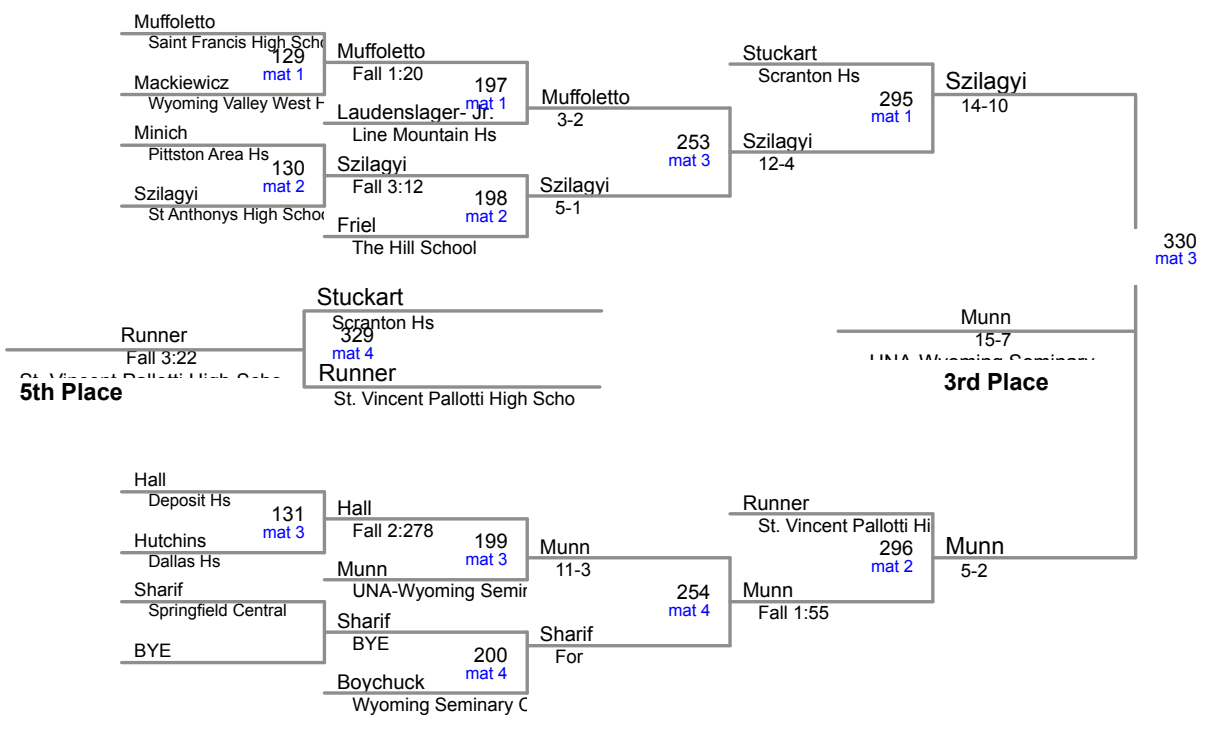

2014 Fl-Excalibur _Sem_ Team Scores - Last Modified: 12/20/14 16:32

Plc	Team	Score	Ch	Co
1	Wyoming Seminary College Prep	320.5	-	-
2	Bound Brook Hs	206.5	-	-
3	Scranton Hs	128.0	-	-
4	St Anthonys High School	97.0	-	-
5	Springfield Central	90.0	-	-
6	Benton Area Hs	86.0	-	-
7	The Phelps School	76.0	-	-
8	The Hill School	73.0	-	-
9	Lake-Lehman	62.5	-	-
10	Line Mountain Hs	56.0	-	-
10	St. Vincent Pallotti High Scho	56.0	-	-
12	Hayfield	54.0	-	-
13	Saint Francis High School	48.0	-	-
14	Dallas Hs	40.5	-	-
15	Shenendehowa High School	40.0	-	-
16	Pittston Area Hs	31.0	-	-
17	Wyoming Valley West Hs	28.0	-	-
18	Deposit Hs	22.5	-	-
19	Greater Nanticoke Area Hs	10.0	-	-
20	Unatego Sr Hs	9.0	-	-

106 Lbs

113 Lbs

120 Lbs

126 Lbs

John Busiello *Wyoming Seminary College Prep*

132 Lbs

138 Lbs

145 Lbs