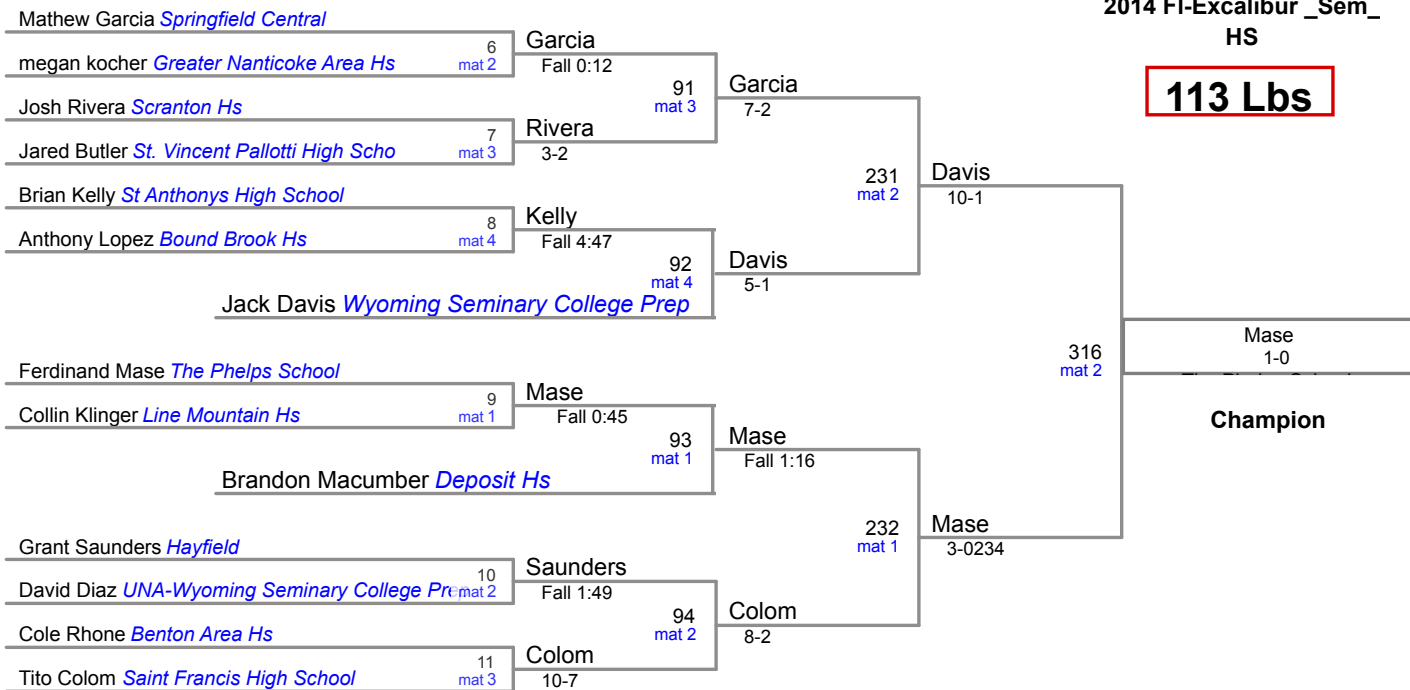

2014 Fl-Excalibur _Sem_ Team Scores - Last Modified: 12/20/14 16:32

Plc	Team	Score	Ch	Co
1	Wyoming Seminary College Prep	320.5	-	-
2	Bound Brook Hs	206.5	-	-
3	Scranton Hs	128.0	-	-
4	St Anthonys High School	97.0	-	-
5	Springfield Central	90.0	-	-
6	Benton Area Hs	86.0	-	-
7	The Phelps School	76.0	-	-
8	The Hill School	73.0	-	-
9	Lake-Lehman	62.5	-	-
10	Line Mountain Hs	56.0	-	-
10	St. Vincent Pallotti High Scho	56.0	-	-
12	Hayfield	54.0	-	-
13	Saint Francis High School	48.0	-	-
14	Dallas Hs	40.5	-	-
15	Shenendehowa High School	40.0	-	-
16	Pittston Area Hs	31.0	-	-
17	Wyoming Valley West Hs	28.0	-	-
18	Deposit Hs	22.5	-	-
19	Greater Nanticoke Area Hs	10.0	-	-
20	Unatego Sr Hs	9.0	-	-

106 Lbs

113 Lbs

120 Lbs

126 Lbs

John Busiello *Wyoming Seminary College Prep*

132 Lbs

138 Lbs

145 Lbs