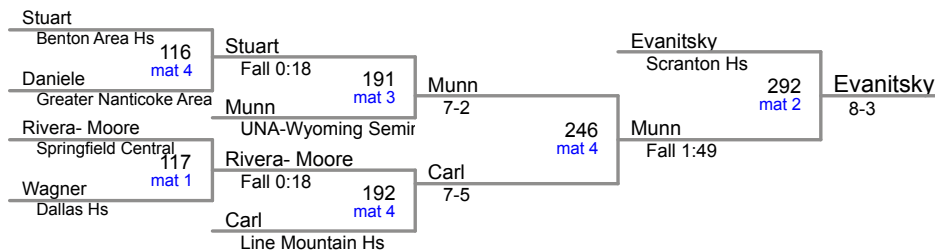

2014 Fl-Excalibur _Sem_ Team Scores - Last Modified: 12/20/14 16:32

Plc	Team	Score	Ch	Co
1	Wyoming Seminary College Prep	320.5	-	-
2	Bound Brook Hs	206.5	-	-
3	Scranton Hs	128.0	-	-
4	St Anthonys High School	97.0	-	-
5	Springfield Central	90.0	-	-
6	Benton Area Hs	86.0	-	-
7	The Phelps School	76.0	-	-
8	The Hill School	73.0	-	-
9	Lake-Lehman	62.5	-	-
10	Line Mountain Hs	56.0	-	-
10	St. Vincent Pallotti High Scho	56.0	-	-
12	Hayfield	54.0	-	-
13	Saint Francis High School	48.0	-	-
14	Dallas Hs	40.5	-	-
15	Shenendehowa High School	40.0	-	-
16	Pittston Area Hs	31.0	-	-
17	Wyoming Valley West Hs	28.0	-	-
18	Deposit Hs	22.5	-	-
19	Greater Nanticoke Area Hs	10.0	-	-
20	Unatego Sr Hs	9.0	-	-

106 Lbs

113 Lbs

120 Lbs

126 Lbs

John Busiello *Wyoming Seminary College Prep*

132 Lbs

138 Lbs

145 Lbs