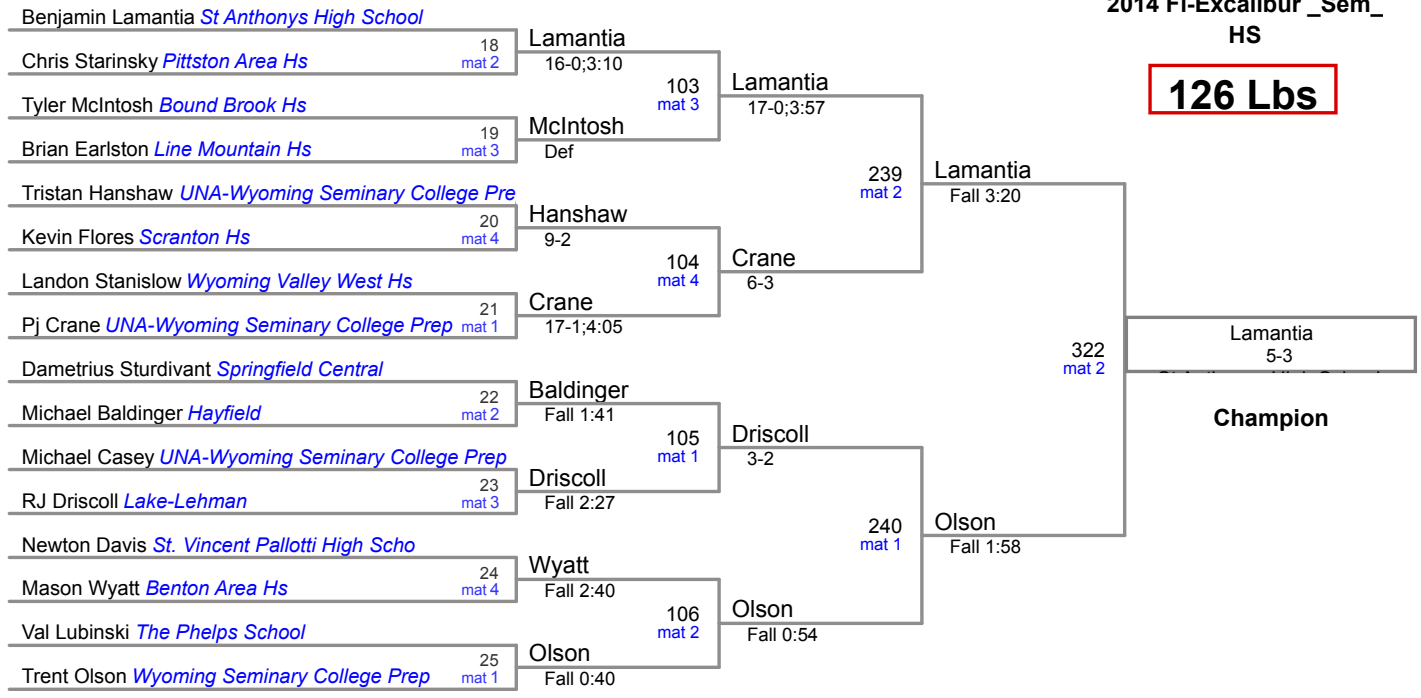

2014 Fl-Excalibur _Sem_ Team Scores - Last Modified: 12/20/14 16:32

Plc	Team	Score	Ch	Co
1	Wyoming Seminary College Prep	320.5	-	-
2	Bound Brook Hs	206.5	-	-
3	Scranton Hs	128.0	-	-
4	St Anthonys High School	97.0	-	-
5	Springfield Central	90.0	-	-
6	Benton Area Hs	86.0	-	-
7	The Phelps School	76.0	-	-
8	The Hill School	73.0	-	-
9	Lake-Lehman	62.5	-	-
10	Line Mountain Hs	56.0	-	-
10	St. Vincent Pallotti High Scho	56.0	-	-
12	Hayfield	54.0	-	-
13	Saint Francis High School	48.0	-	-
14	Dallas Hs	40.5	-	-
15	Shenendehowa High School	40.0	-	-
16	Pittston Area Hs	31.0	-	-
17	Wyoming Valley West Hs	28.0	-	-
18	Deposit Hs	22.5	-	-
19	Greater Nanticoke Area Hs	10.0	-	-
20	Unatego Sr Hs	9.0	-	-

106 Lbs

113 Lbs

120 Lbs

126 Lbs

John Busiello *Wyoming Seminary College Prep*

132 Lbs

138 Lbs

145 Lbs