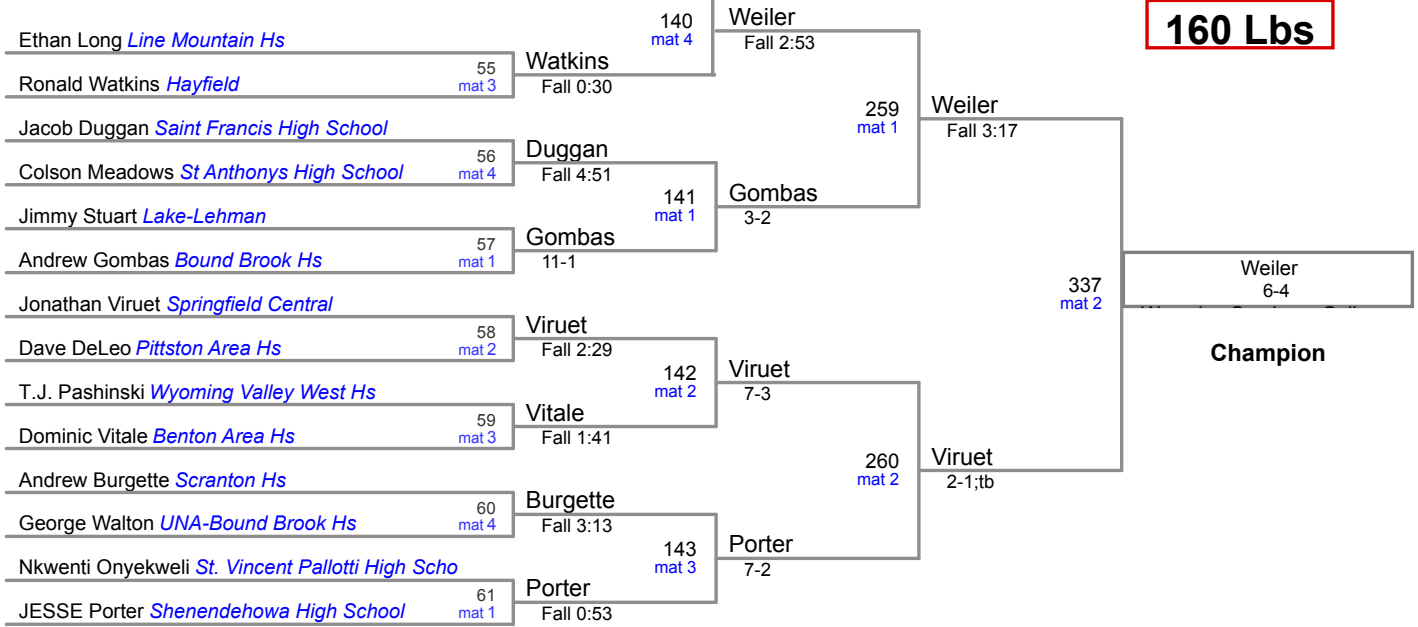

Chris Weiler *Wyoming Seminary College Prep*

160 Lbs