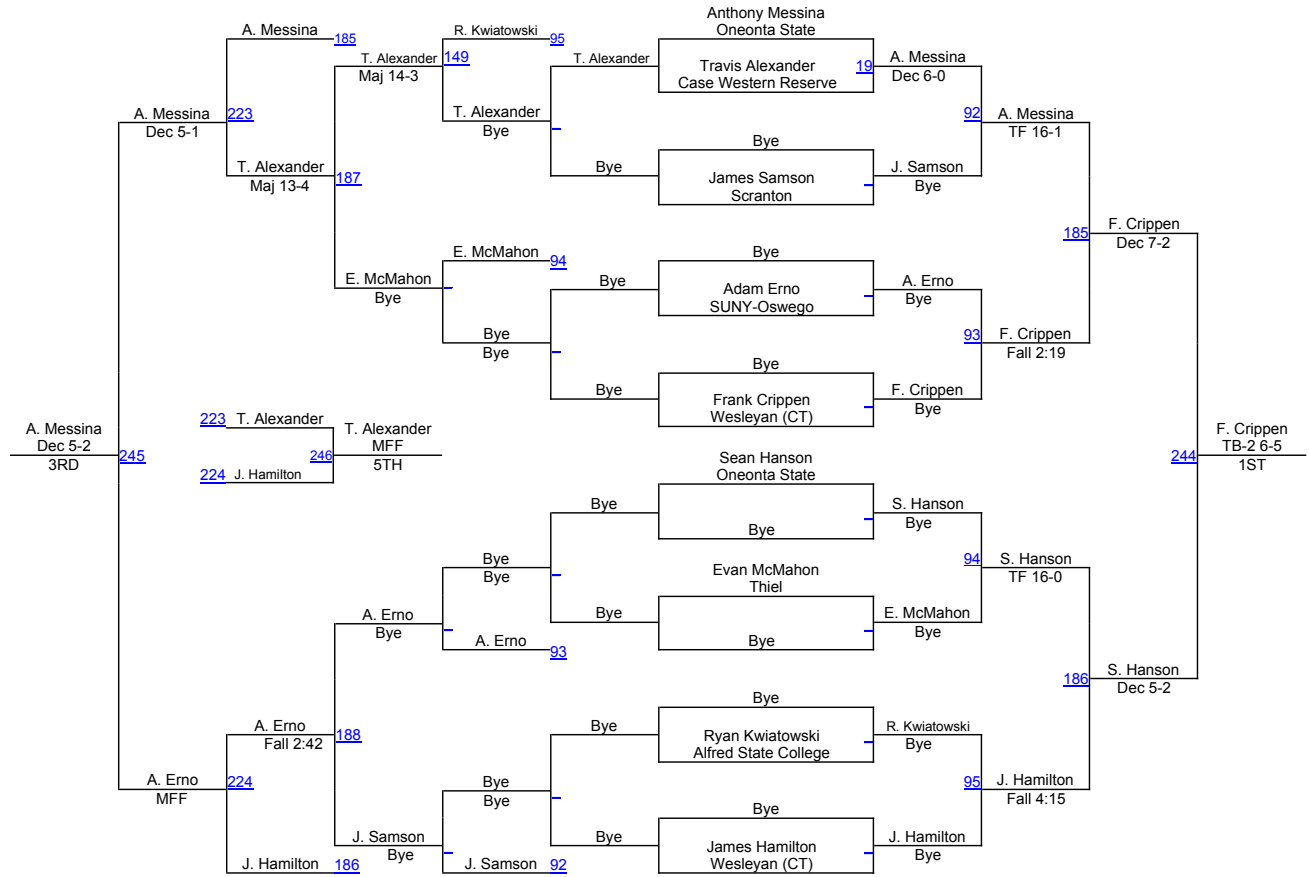

Team Scores on 12/06/2014 03:57 p.m.

1. John Carroll	JOCA	138.0
2. Oneonta State	ONST	130.0
3. Wesleyan (CT)	WECT	122.5
4. Rochester Institute of Technology	RIOT	120.5
5. Worcester Polytechnic	WOPO	108.0
6. SUNY-Oswego	SUOS	95.0
7. Thiel	THIE	70.0
8. Case Western Reserve	CWR	57.0
9. Scranton	SCRA	22.5
10. Alfred State College	ASC	21.0

2014 RIT Invitational

RIT Invitational 125

2014 RIT Invitational

RIT Invitational 133

2014 RIT Invitational

RIT Invitational 141

2014 RIT Invitational

RIT Invitational 149