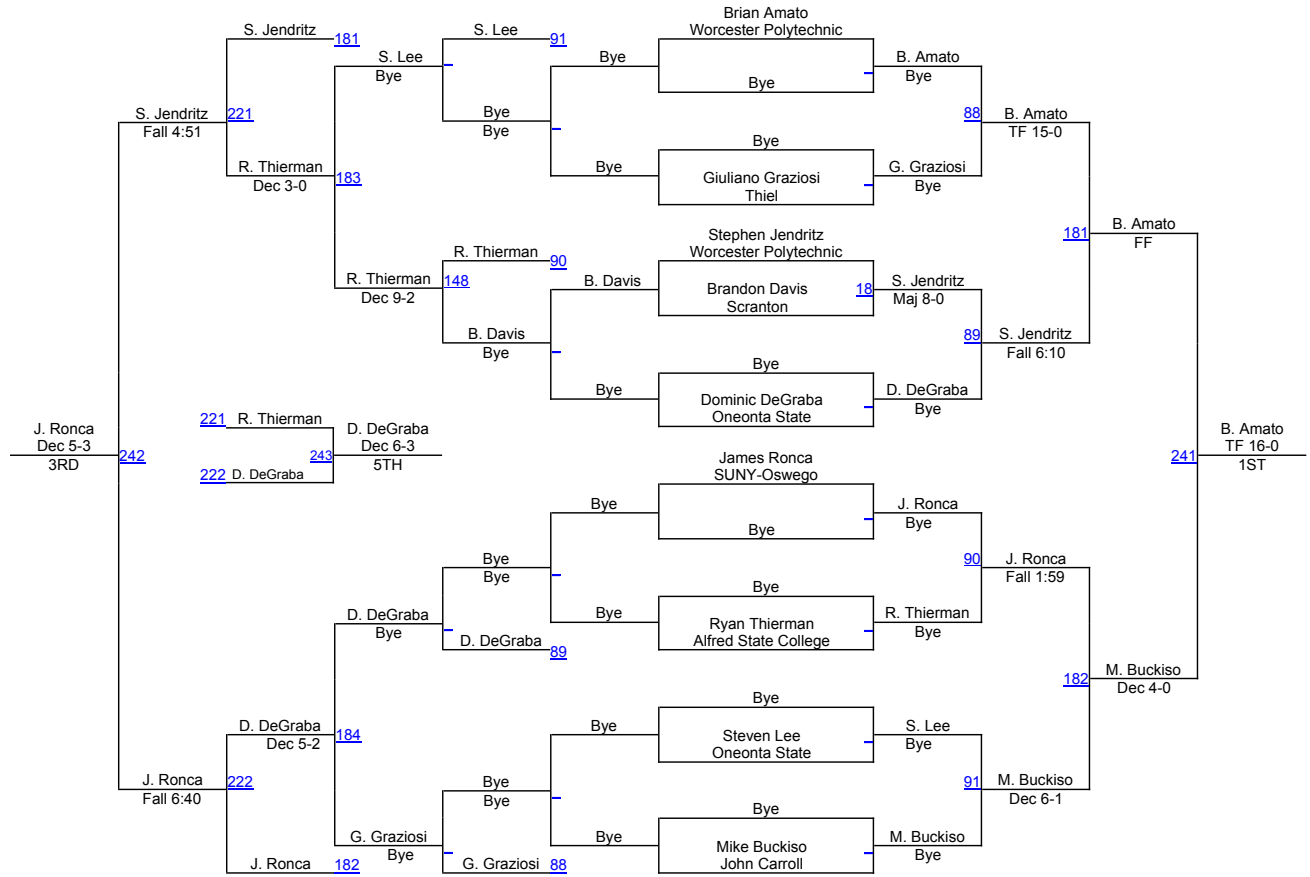

Team Scores on 12/06/2014 03:57 p.m.

1. John Carroll	JOCA	138.0
2. Oneonta State	ONST	130.0
3. Wesleyan (CT)	WECT	122.5
4. Rochester Institute of Technology	RIOT	120.5
5. Worcester Polytechnic	WOPO	108.0
6. SUNY-Oswego	SUOS	95.0
7. Thiel	THIE	70.0
8. Case Western Reserve	CWR	57.0
9. Scranton	SCRA	22.5
10. Alfred State College	ASC	21.0

2014 RIT Invitational

RIT Invitational 125

2014 RIT Invitational

RIT Invitational 133

2014 RIT Invitational

RIT Invitational 141

2014 RIT Invitational

RIT Invitational 149