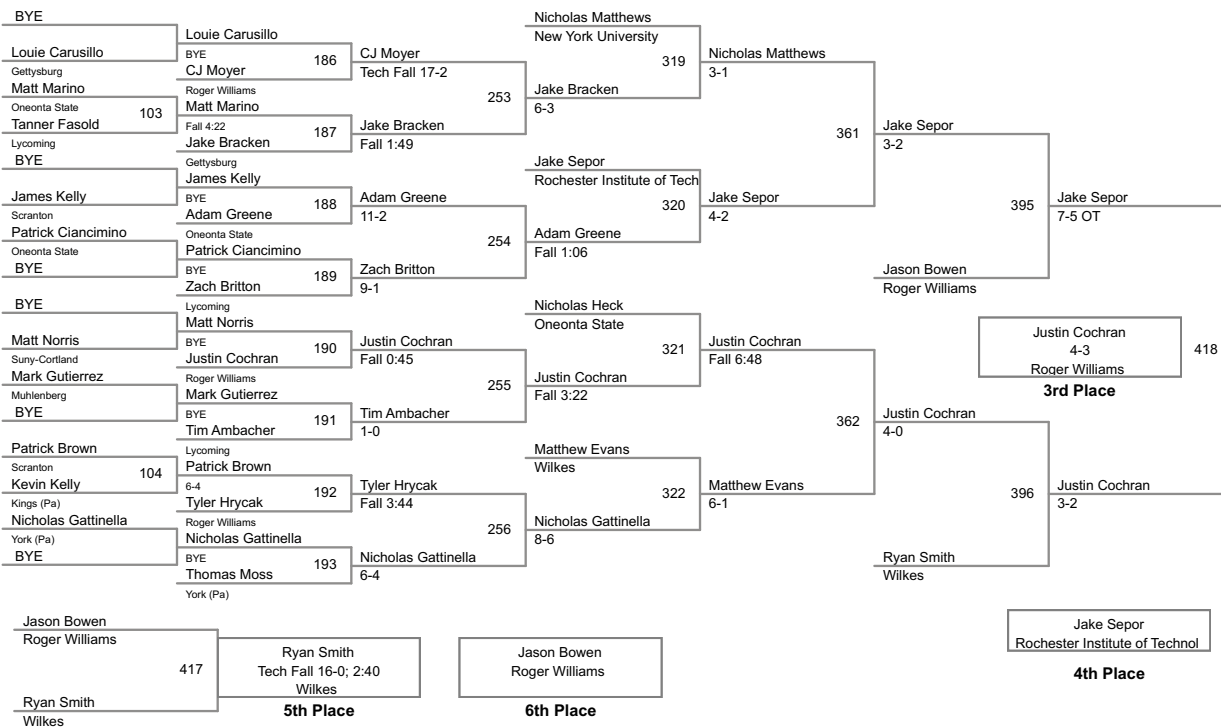

2014 Kings College Monarch Invitational

125 Lbs

2014 Kings College Monarch Invitational

133 Lbs

2014 Kings College Monarch Invitational

141 Lbs

2014 Kings College Monarch Invitational

149 Lbs

157 Lbs

2014 Kings College Monarch Invitational

165 Lbs

2014 Kings College Monarch Invitational

174 Lbs

2014 Kings College Monarch Invitational

184 Lbs

2014 Kings College Monarch Invitational

197 Lbs

2014 Kings College Monarch Invitational

285 Lbs