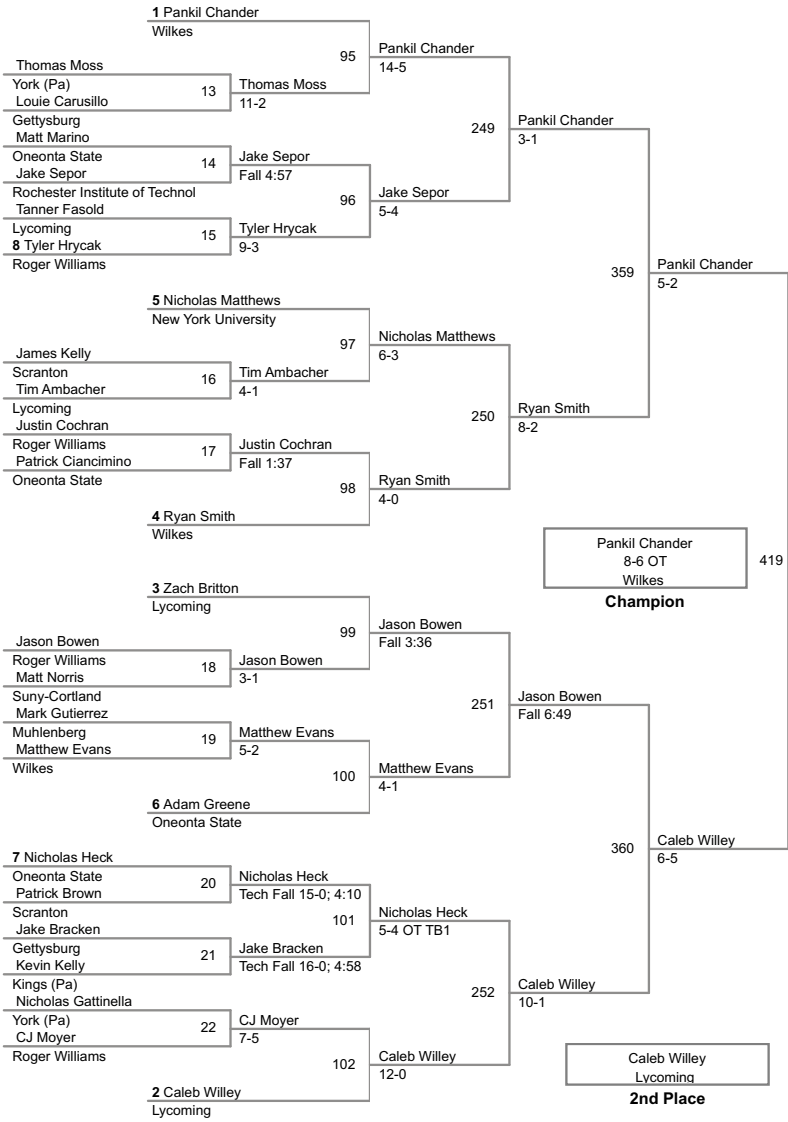

2014 Kings College Monarch Invitational

125 Lbs

2014 Kings College Monarch Invitational

133 Lbs

2014 Kings College Monarch Invitational

141 Lbs

2014 Kings College Monarch Invitational

149 Lbs

157 Lbs

2014 Kings College Monarch Invitational

165 Lbs

2014 Kings College Monarch Invitational

174 Lbs

2014 Kings College Monarch Invitational

184 Lbs

2014 Kings College Monarch Invitational

197 Lbs

2014 Kings College Monarch Invitational

285 Lbs