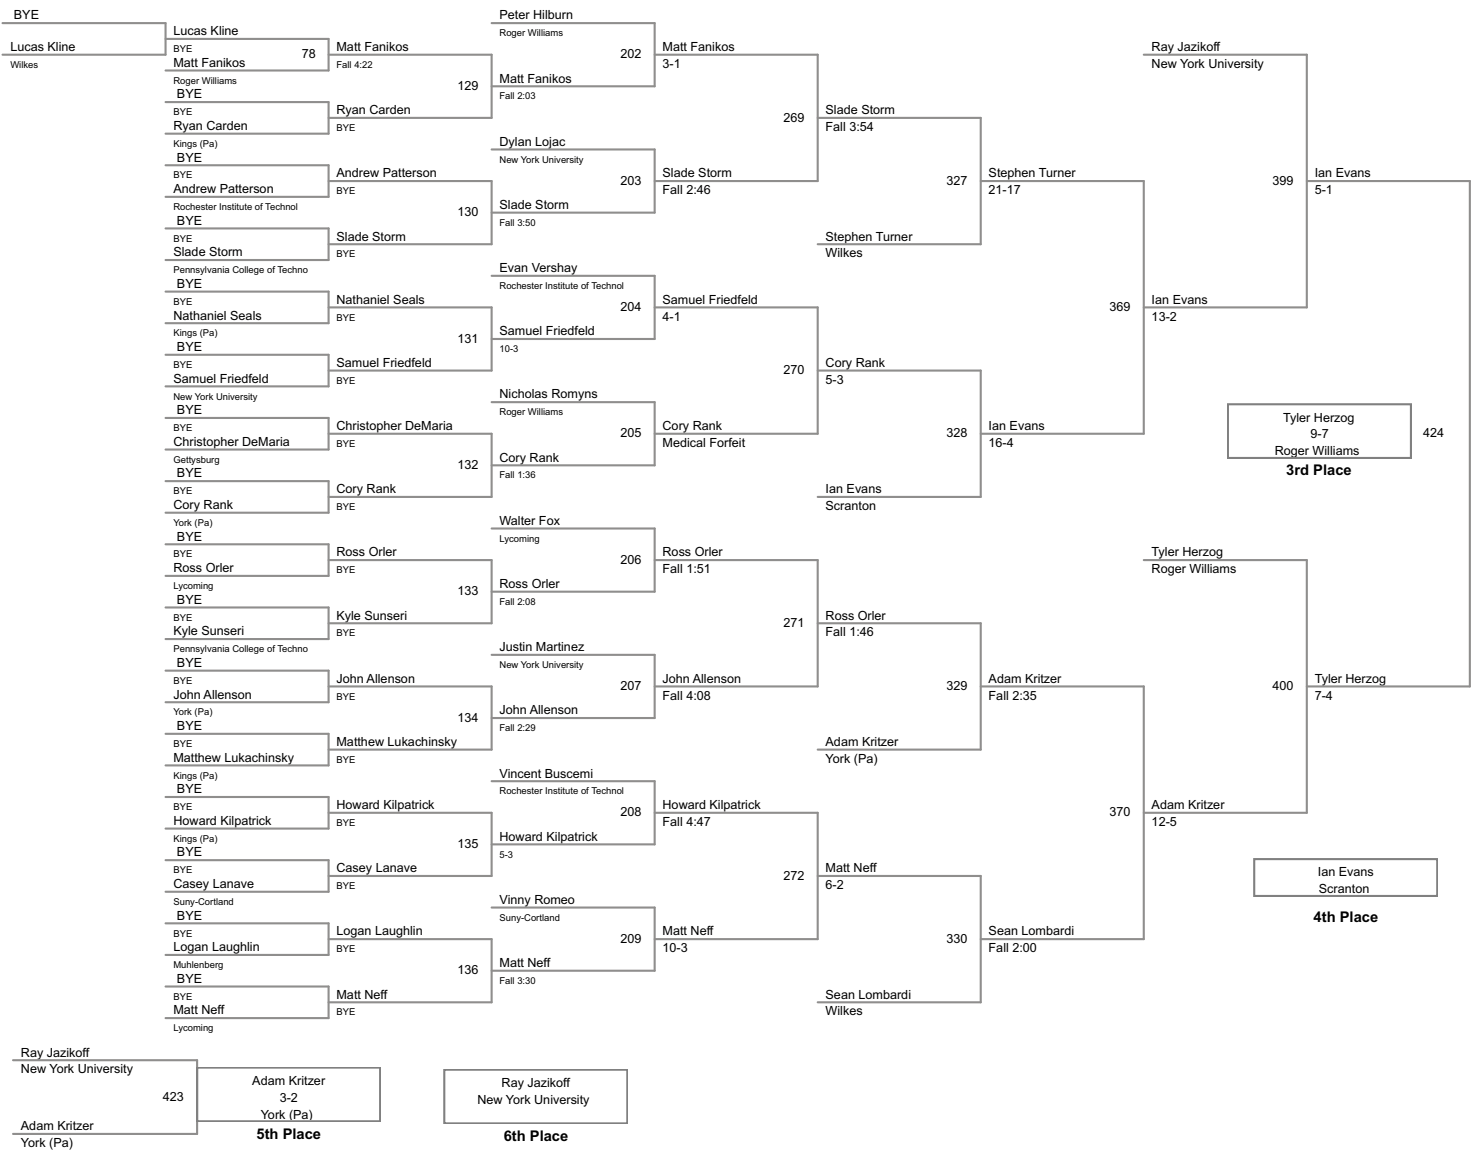

2014 Kings College Monarch Invitational

125 Lbs

2014 Kings College Monarch Invitational

133 Lbs

2014 Kings College Monarch Invitational

141 Lbs

2014 Kings College Monarch Invitational

149 Lbs

157 Lbs

2014 Kings College Monarch Invitational

165 Lbs

2014 Kings College Monarch Invitational

174 Lbs

2014 Kings College Monarch Invitational

184 Lbs

2014 Kings College Monarch Invitational

197 Lbs

2014 Kings College Monarch Invitational

285 Lbs