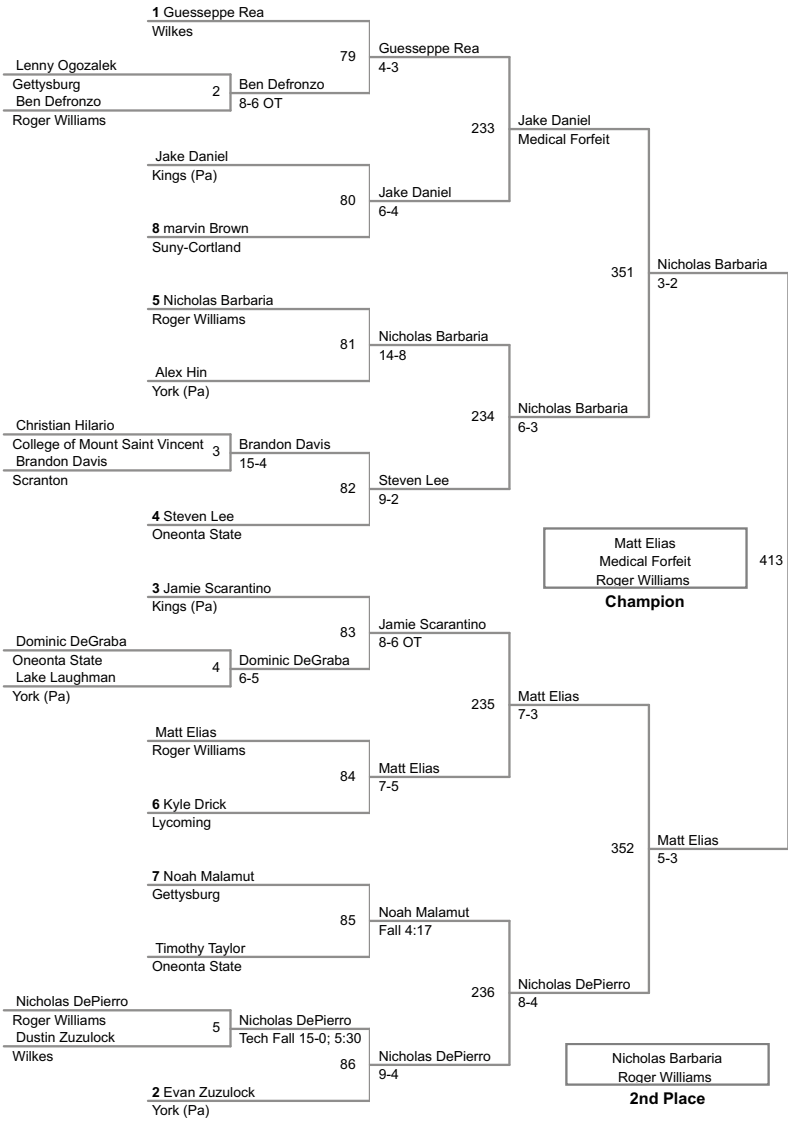

2014 Kings College Monarch Invitational

125 Lbs

2014 Kings College Monarch Invitational

133 Lbs

2014 Kings College Monarch Invitational

141 Lbs

2014 Kings College Monarch Invitational

149 Lbs

157 Lbs

2014 Kings College Monarch Invitational

165 Lbs

2014 Kings College Monarch Invitational

174 Lbs

2014 Kings College Monarch Invitational

184 Lbs

2014 Kings College Monarch Invitational

197 Lbs

2014 Kings College Monarch Invitational

285 Lbs