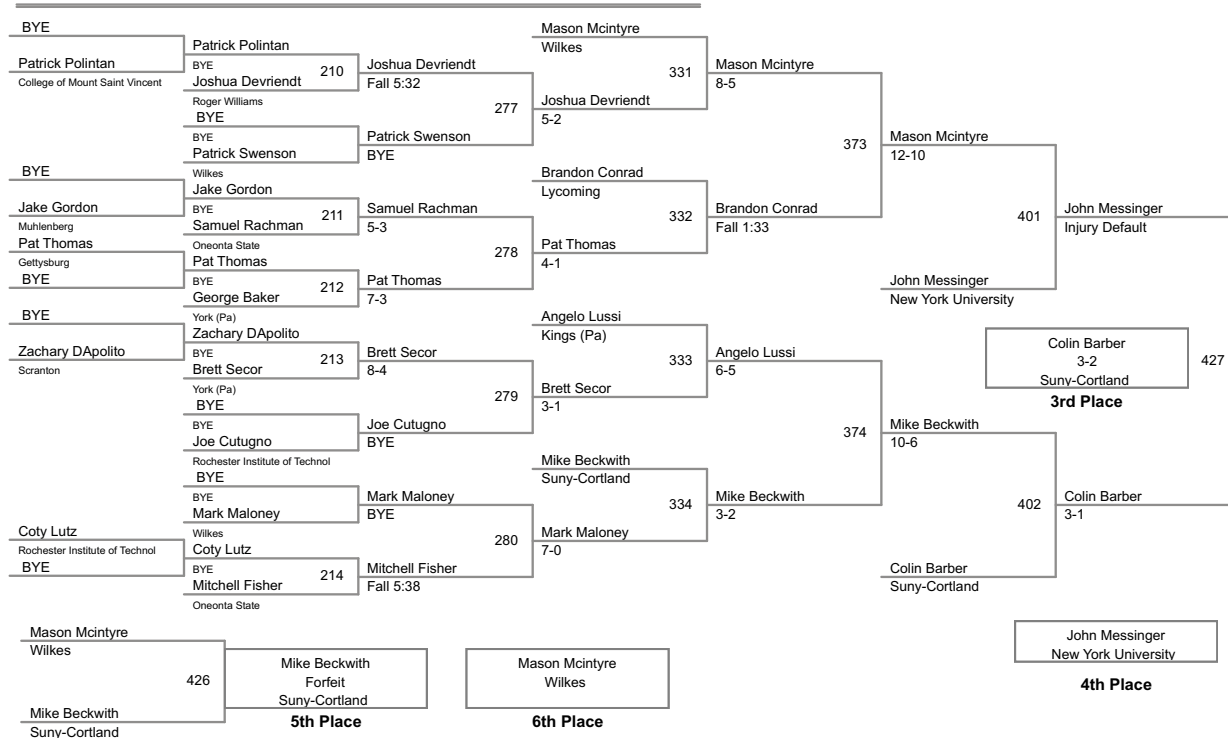

2014 Kings College Monarch Invitational

125 Lbs

2014 Kings College Monarch Invitational

133 Lbs

2014 Kings College Monarch Invitational

141 Lbs

2014 Kings College Monarch Invitational

149 Lbs

157 Lbs

2014 Kings College Monarch Invitational

165 Lbs

2014 Kings College Monarch Invitational

174 Lbs

2014 Kings College Monarch Invitational

184 Lbs

2014 Kings College Monarch Invitational

197 Lbs

2014 Kings College Monarch Invitational

285 Lbs