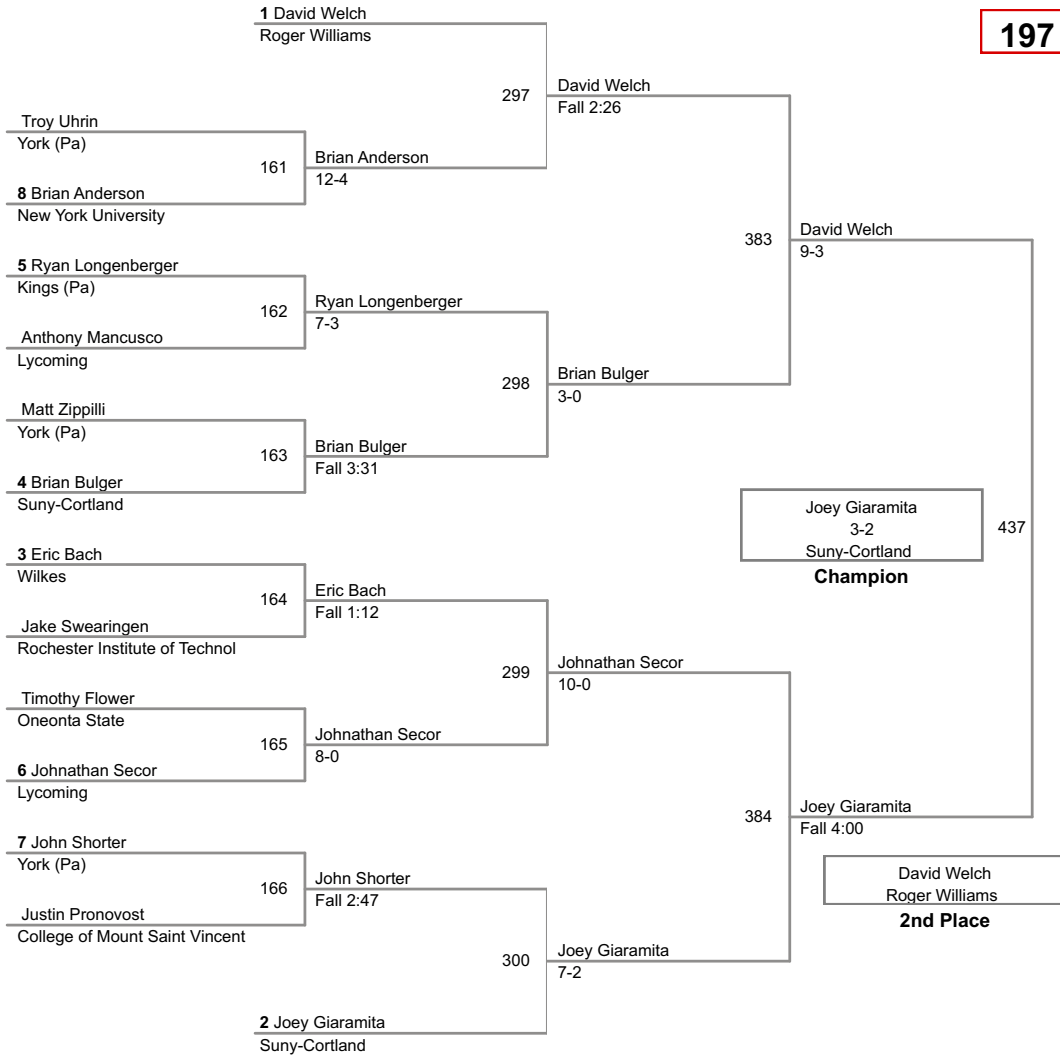

157 Lbs

2014 Kings College Monarch Invitational

165 Lbs

2014 Kings College Monarch Invitational

174 Lbs

2014 Kings College Monarch Invitational

184 Lbs

2014 Kings College Monarch Invitational

197 Lbs

2014 Kings College Monarch Invitational

285 Lbs