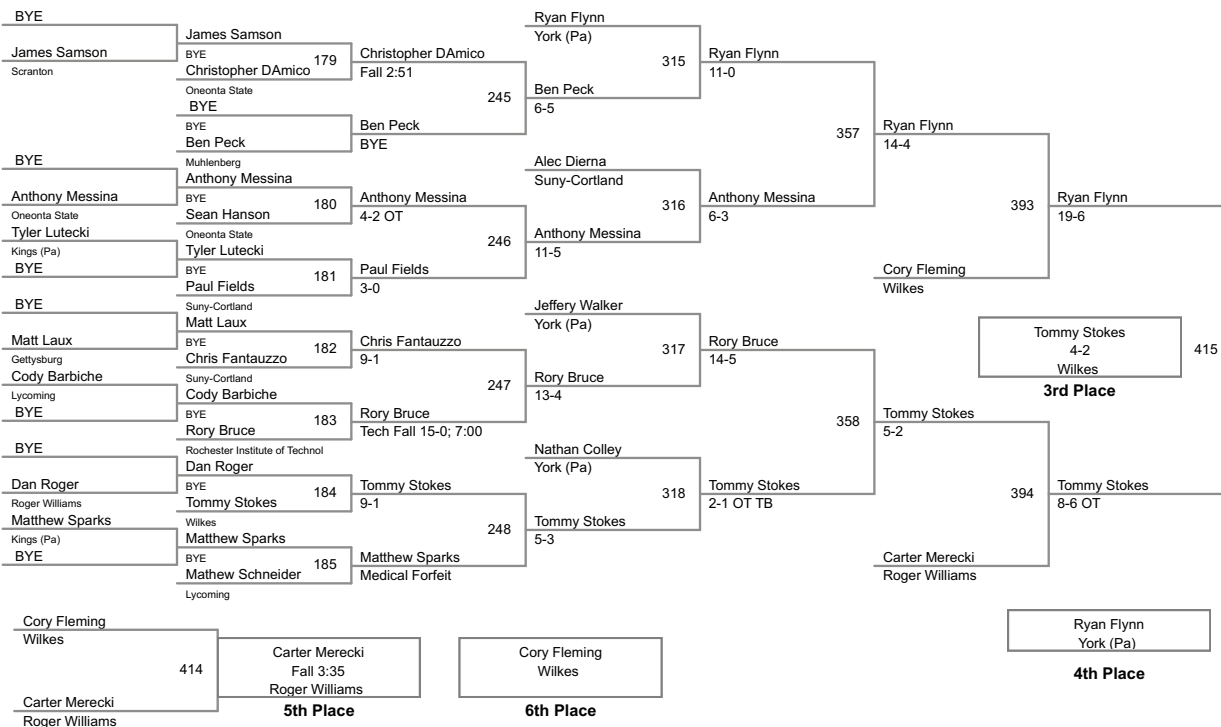

2014 Kings College Monarch Invitational

125 Lbs

2014 Kings College Monarch Invitational

133 Lbs

2014 Kings College Monarch Invitational

141 Lbs

2014 Kings College Monarch Invitational

149 Lbs

157 Lbs

2014 Kings College Monarch Invitational

165 Lbs

2014 Kings College Monarch Invitational

174 Lbs

2014 Kings College Monarch Invitational

184 Lbs

2014 Kings College Monarch Invitational

197 Lbs

2014 Kings College Monarch Invitational

285 Lbs