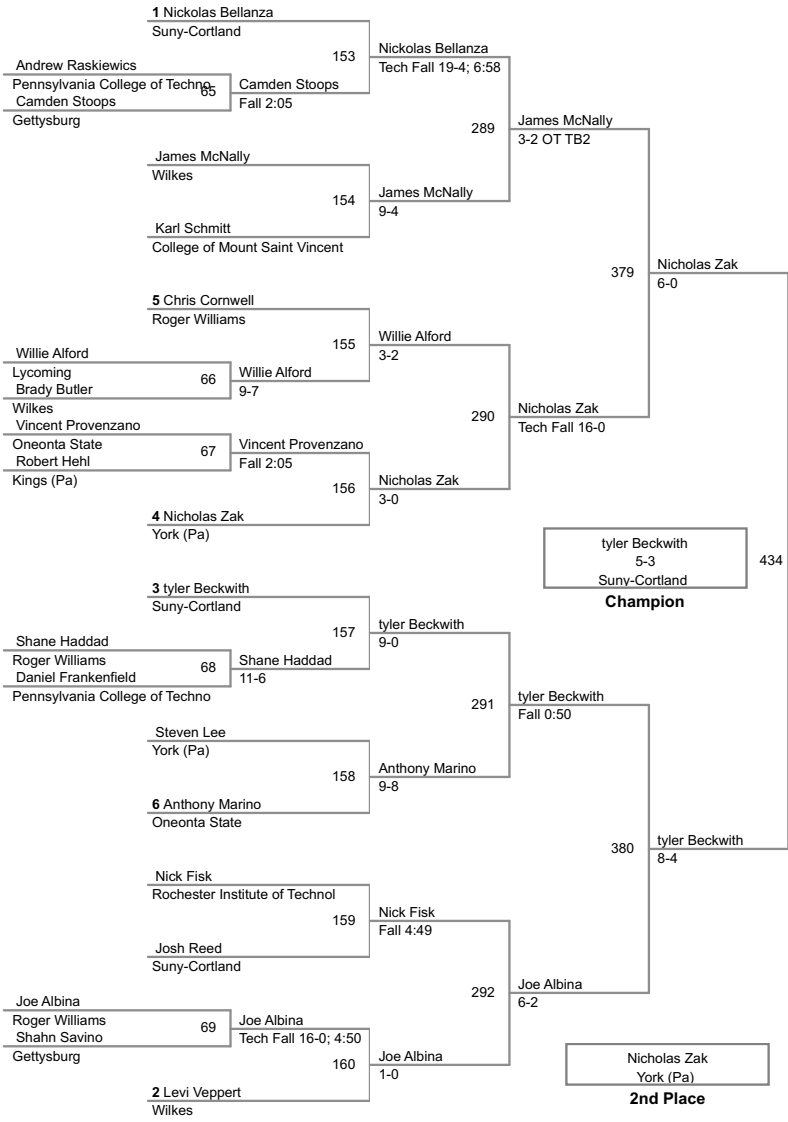

157 Lbs

2014 Kings College Monarch Invitational

165 Lbs

2014 Kings College Monarch Invitational

174 Lbs

2014 Kings College Monarch Invitational

184 Lbs

2014 Kings College Monarch Invitational

197 Lbs

2014 Kings College Monarch Invitational

285 Lbs