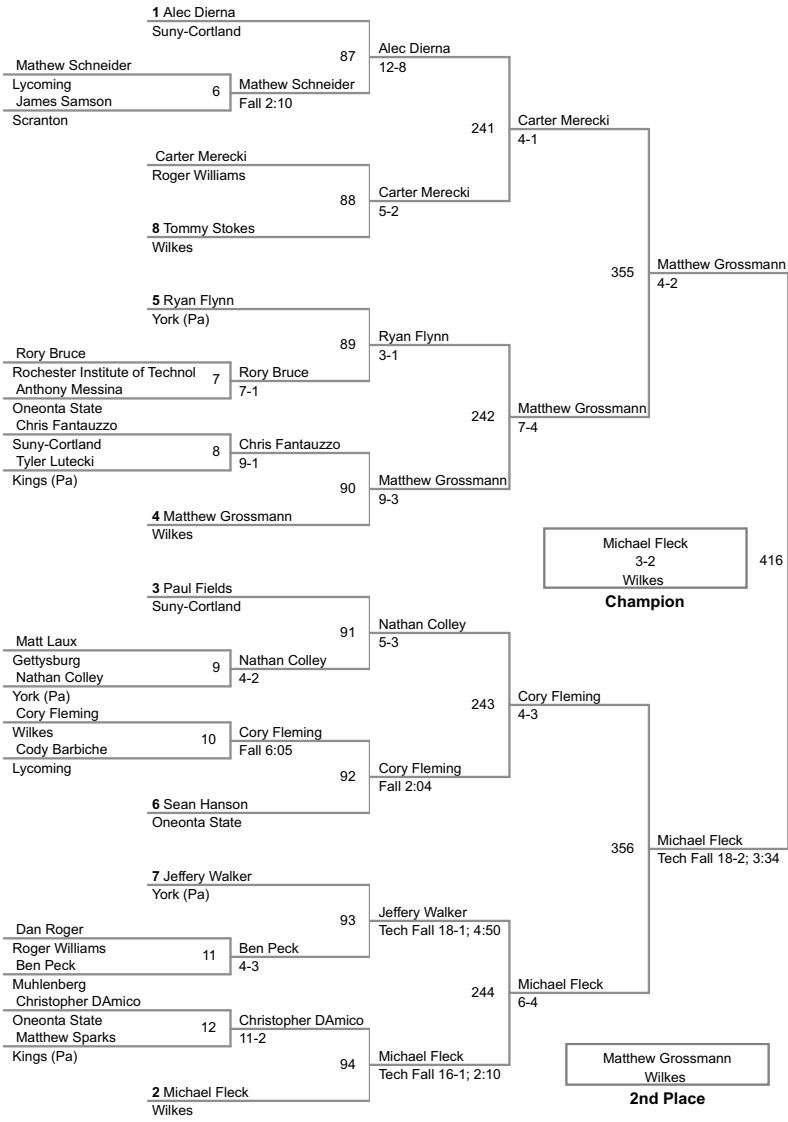

2014 Kings College Monarch Invitational

125 Lbs

2014 Kings College Monarch Invitational

133 Lbs

2014 Kings College Monarch Invitational

141 Lbs

2014 Kings College Monarch Invitational

149 Lbs

157 Lbs

2014 Kings College Monarch Invitational

165 Lbs

2014 Kings College Monarch Invitational

174 Lbs

2014 Kings College Monarch Invitational

184 Lbs

2014 Kings College Monarch Invitational

197 Lbs

2014 Kings College Monarch Invitational

285 Lbs