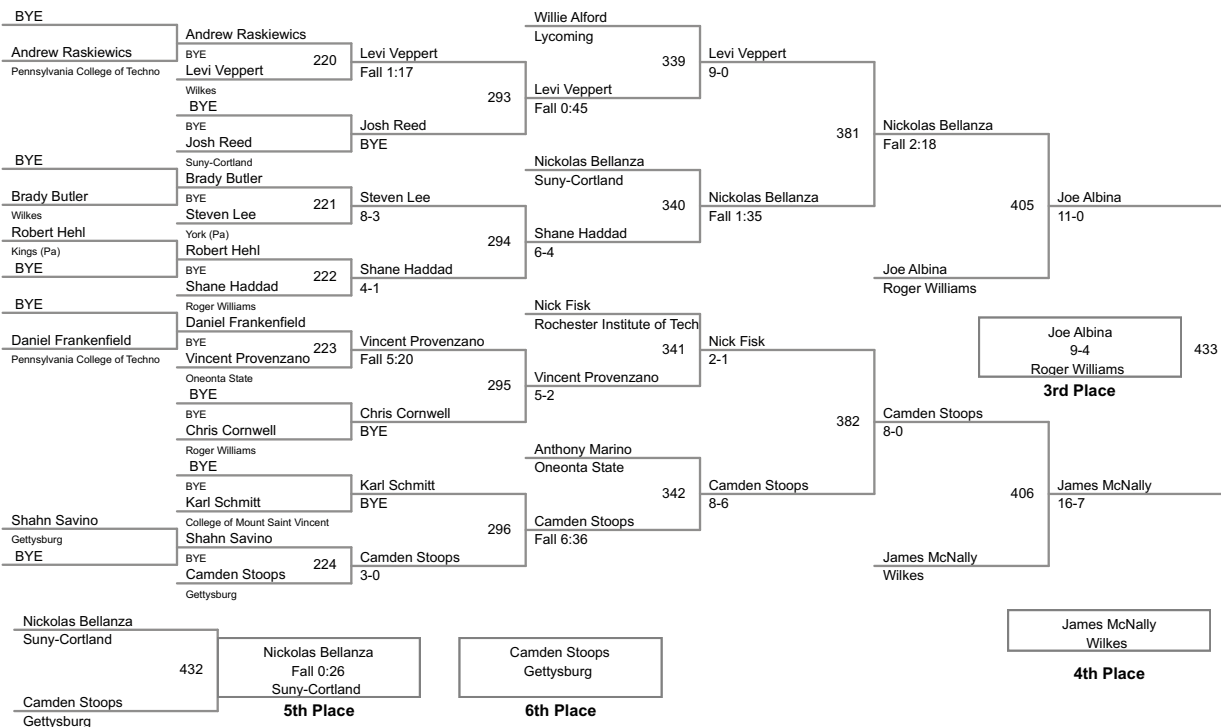

157 Lbs

2014 Kings College Monarch Invitational

165 Lbs

2014 Kings College Monarch Invitational

174 Lbs

2014 Kings College Monarch Invitational

184 Lbs

2014 Kings College Monarch Invitational

197 Lbs

2014 Kings College Monarch Invitational

285 Lbs