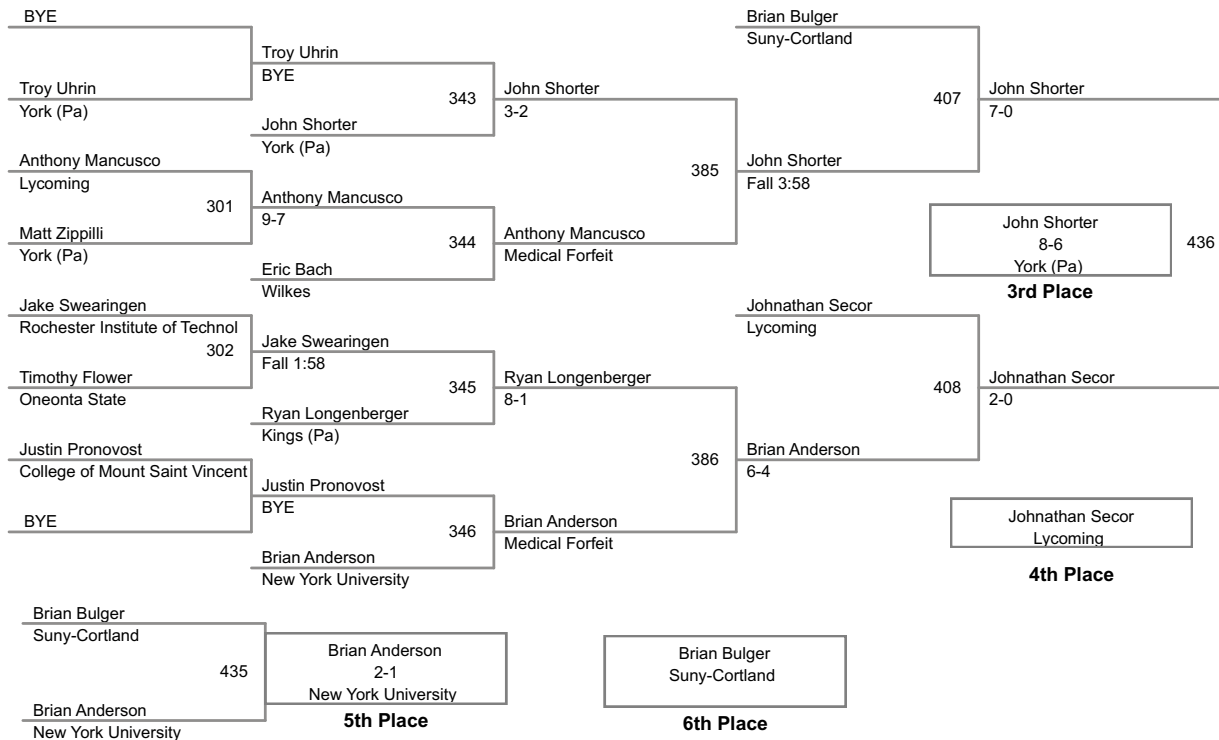

157 Lbs

2014 Kings College Monarch Invitational

165 Lbs

2014 Kings College Monarch Invitational

174 Lbs

2014 Kings College Monarch Invitational

184 Lbs

2014 Kings College Monarch Invitational

197 Lbs

2014 Kings College Monarch Invitational

285 Lbs