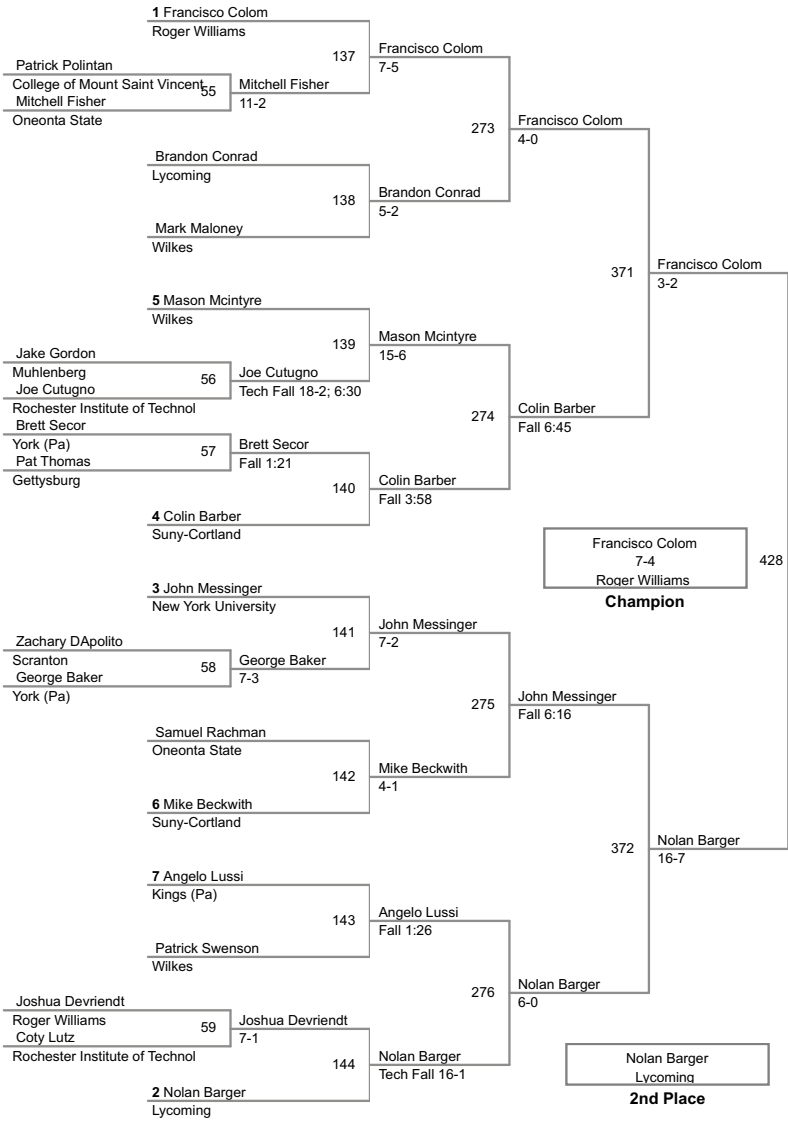

2014 Kings College Monarch Invitational

125 Lbs

2014 Kings College Monarch Invitational

133 Lbs

2014 Kings College Monarch Invitational

141 Lbs

2014 Kings College Monarch Invitational

149 Lbs

157 Lbs

2014 Kings College Monarch Invitational

165 Lbs

2014 Kings College Monarch Invitational

174 Lbs

2014 Kings College Monarch Invitational

184 Lbs

2014 Kings College Monarch Invitational

197 Lbs

2014 Kings College Monarch Invitational

285 Lbs