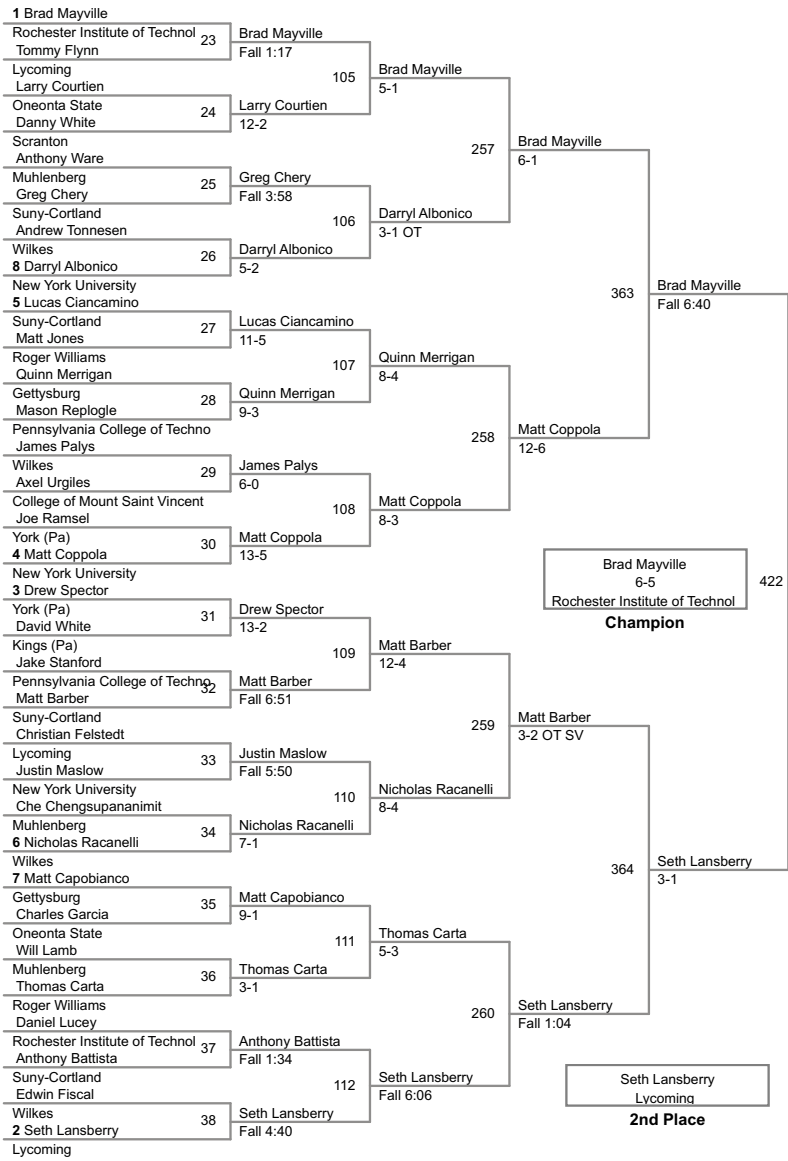

2014 Kings College Monarch Invitational

125 Lbs

2014 Kings College Monarch Invitational

133 Lbs

2014 Kings College Monarch Invitational

141 Lbs

2014 Kings College Monarch Invitational

149 Lbs

157 Lbs

2014 Kings College Monarch Invitational

165 Lbs

2014 Kings College Monarch Invitational

174 Lbs

2014 Kings College Monarch Invitational

184 Lbs

2014 Kings College Monarch Invitational

197 Lbs

2014 Kings College Monarch Invitational

285 Lbs