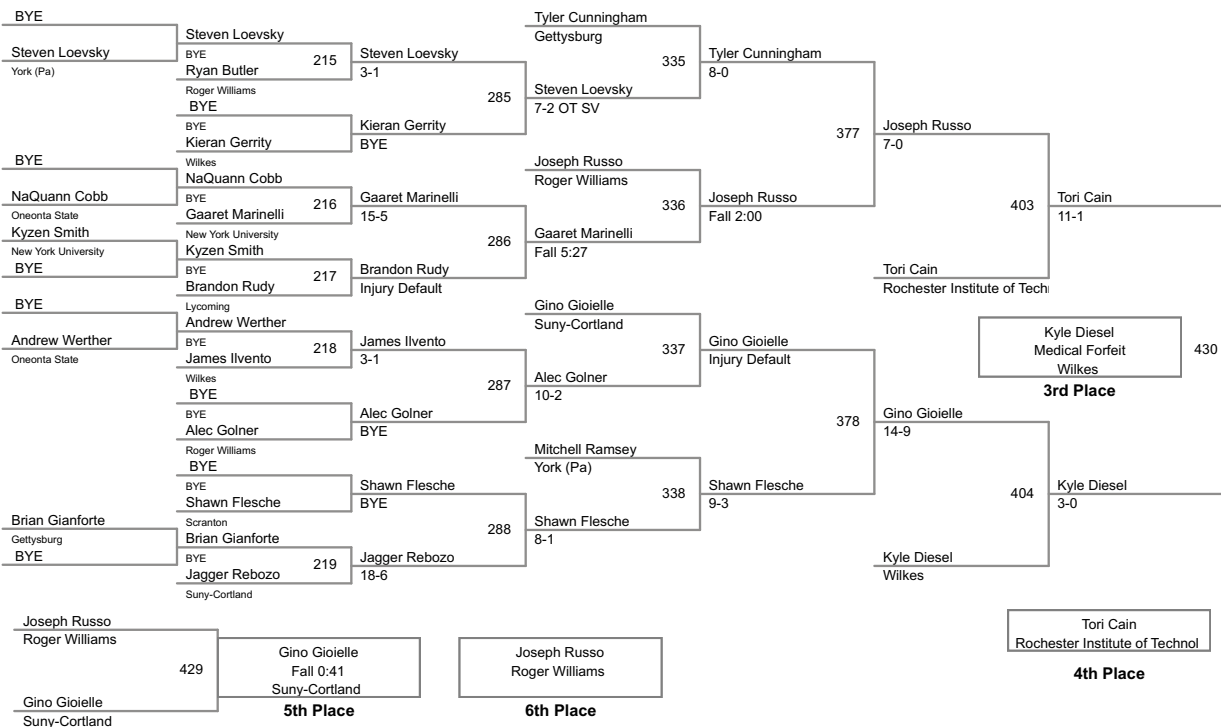

2014 Kings College Monarch Invitational

174 Lbs