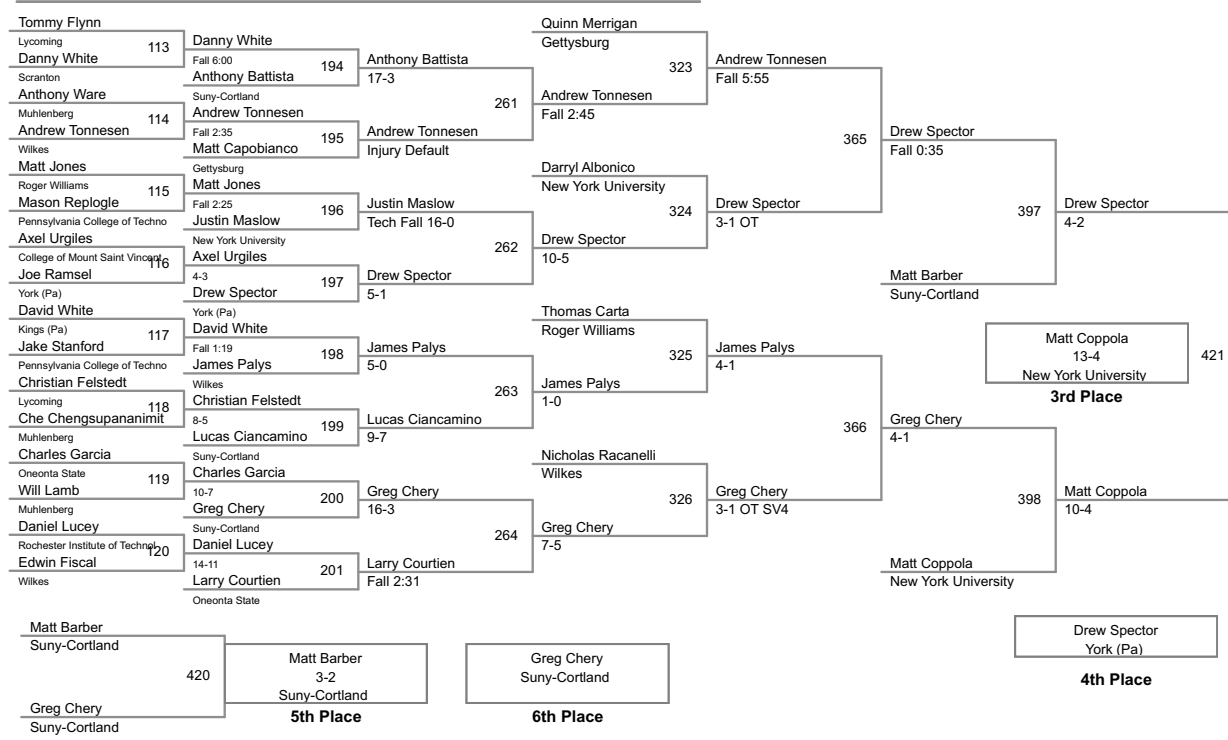

2014 Kings College Monarch Invitational

125 Lbs

2014 Kings College Monarch Invitational

133 Lbs

2014 Kings College Monarch Invitational

141 Lbs

2014 Kings College Monarch Invitational

149 Lbs

157 Lbs

2014 Kings College Monarch Invitational

165 Lbs

2014 Kings College Monarch Invitational

174 Lbs

2014 Kings College Monarch Invitational

184 Lbs

2014 Kings College Monarch Invitational

197 Lbs

2014 Kings College Monarch Invitational

285 Lbs