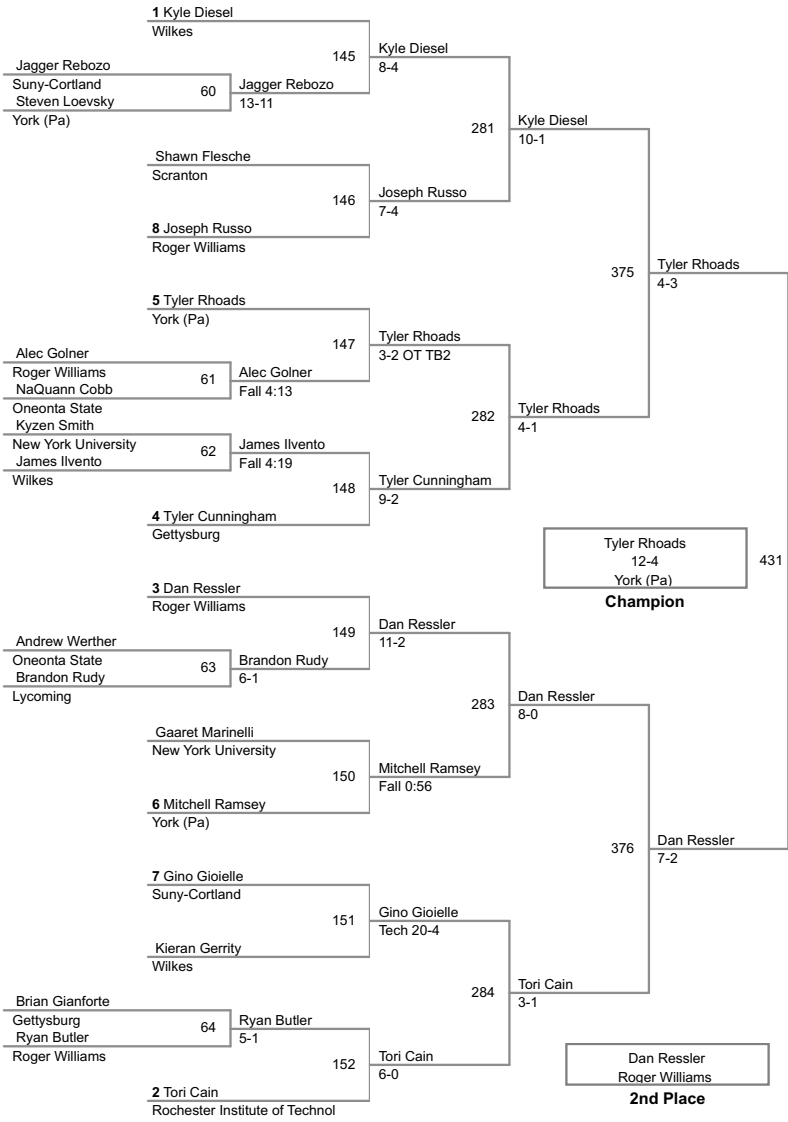

157 Lbs

2014 Kings College Monarch Invitational

165 Lbs

2014 Kings College Monarch Invitational

174 Lbs

2014 Kings College Monarch Invitational

184 Lbs

2014 Kings College Monarch Invitational

197 Lbs

2014 Kings College Monarch Invitational

285 Lbs