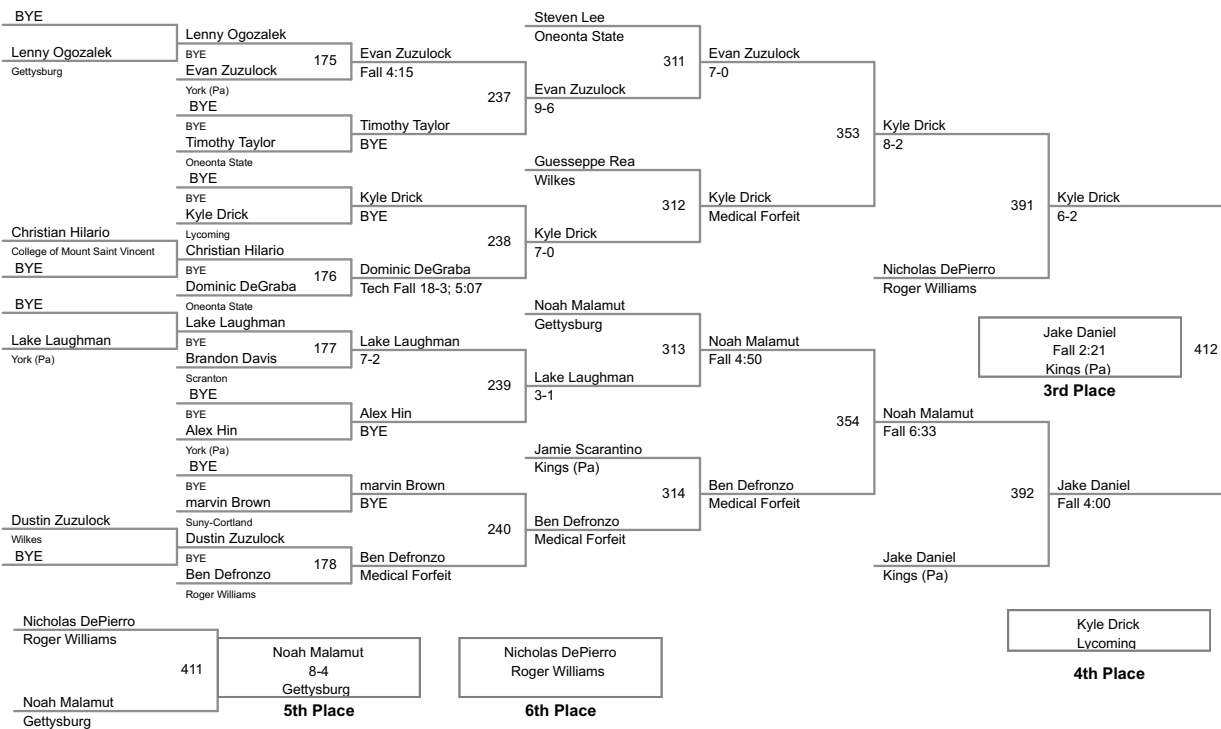

2014 Kings College Monarch Invitational

125 Lbs

2014 Kings College Monarch Invitational

133 Lbs

2014 Kings College Monarch Invitational

141 Lbs

2014 Kings College Monarch Invitational

149 Lbs

157 Lbs

2014 Kings College Monarch Invitational

165 Lbs

2014 Kings College Monarch Invitational

174 Lbs

2014 Kings College Monarch Invitational

184 Lbs

2014 Kings College Monarch Invitational

197 Lbs

2014 Kings College Monarch Invitational

285 Lbs