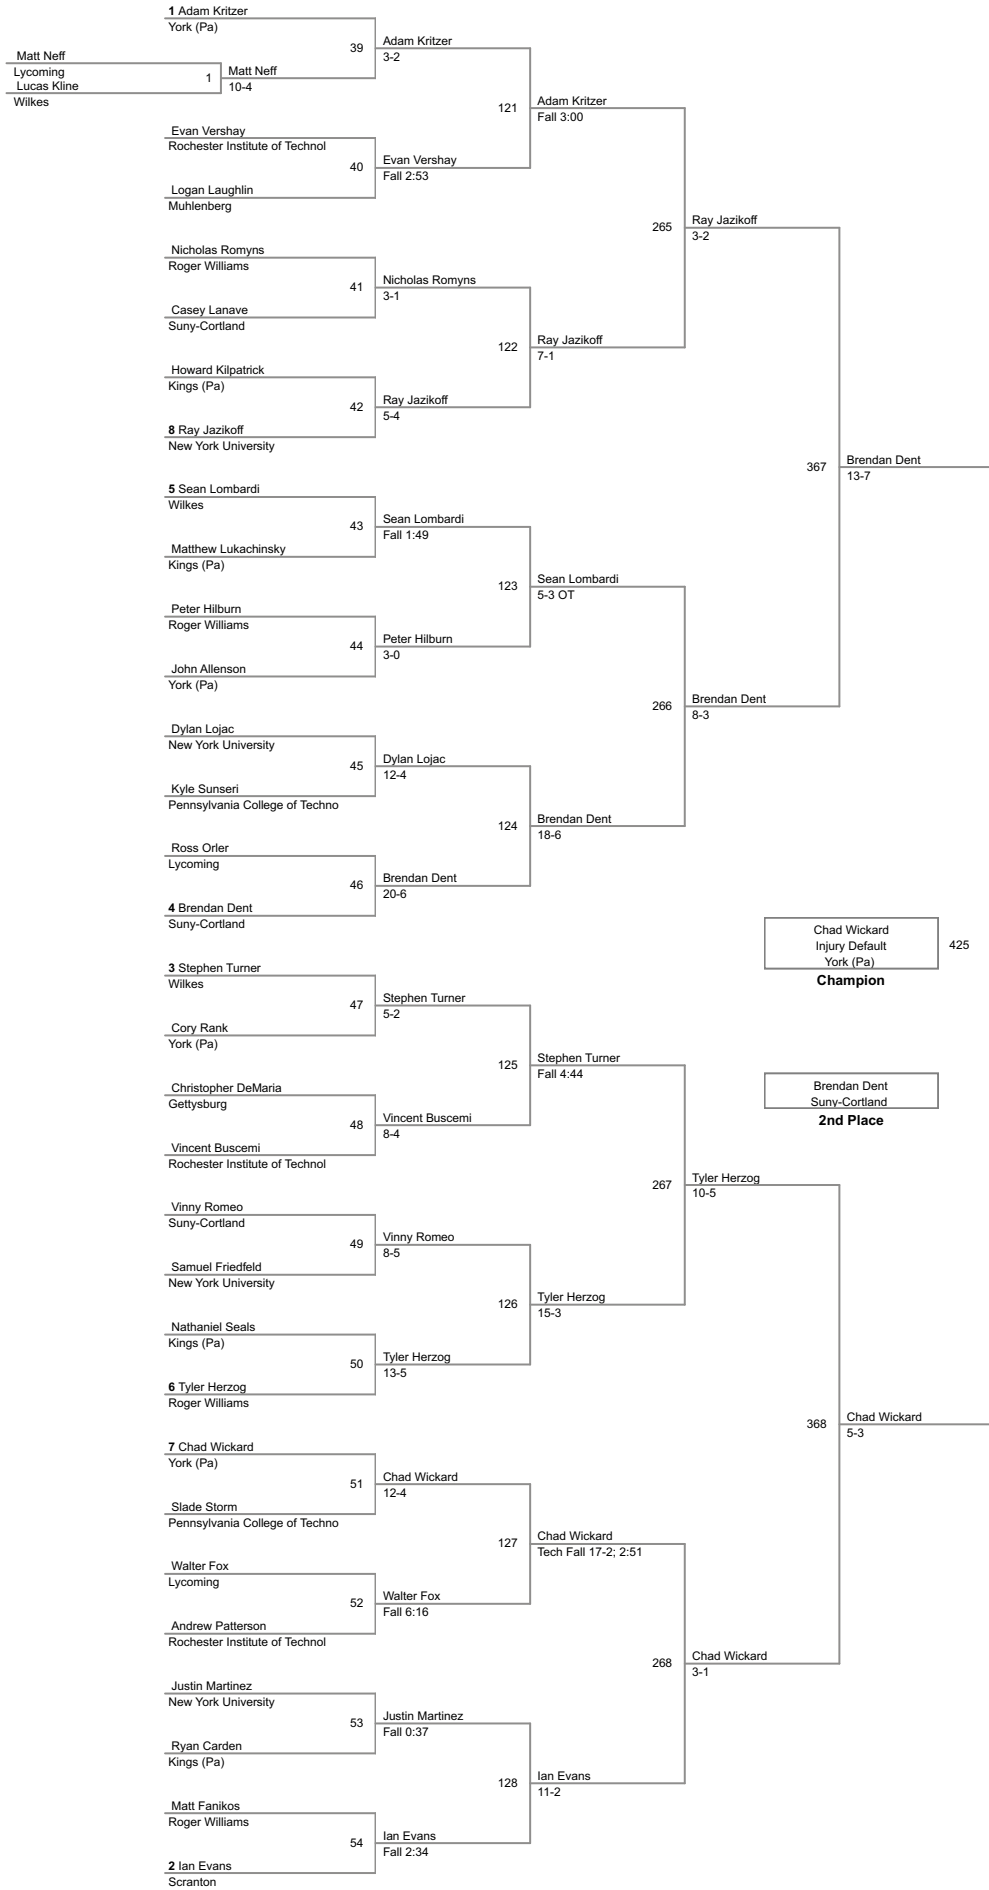

2014 Kings College Monarch Invitational

125 Lbs

2014 Kings College Monarch Invitational

133 Lbs

2014 Kings College Monarch Invitational

141 Lbs

2014 Kings College Monarch Invitational

149 Lbs

157 Lbs

2014 Kings College Monarch Invitational

165 Lbs

2014 Kings College Monarch Invitational

174 Lbs

2014 Kings College Monarch Invitational

184 Lbs

2014 Kings College Monarch Invitational

197 Lbs

2014 Kings College Monarch Invitational

285 Lbs