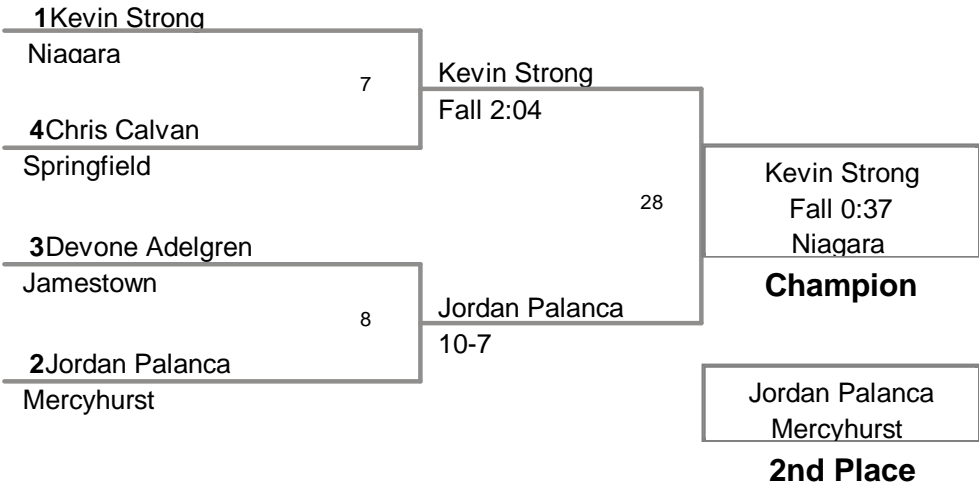

Northeast District 1 Champion
2014 Northeast Division

149 Lbs