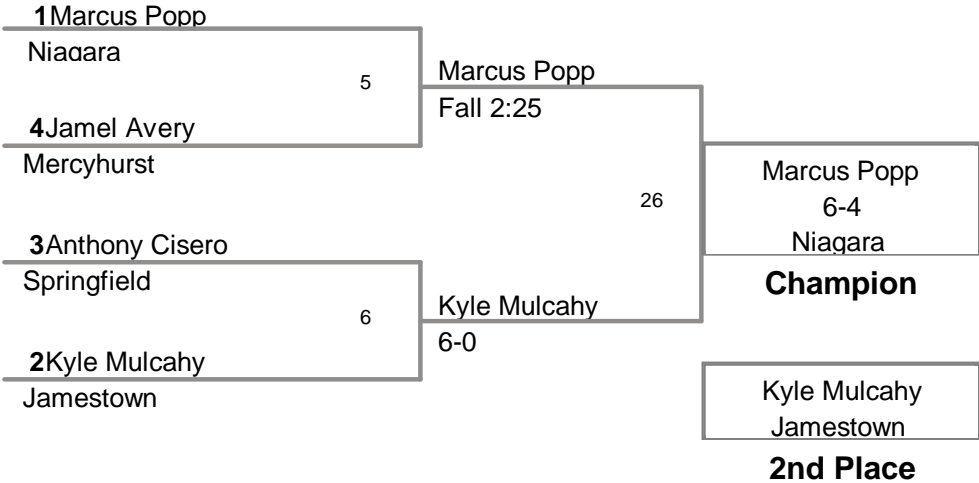

Northeast District 1 Champion
2014 Northeast Division

141 Lbs