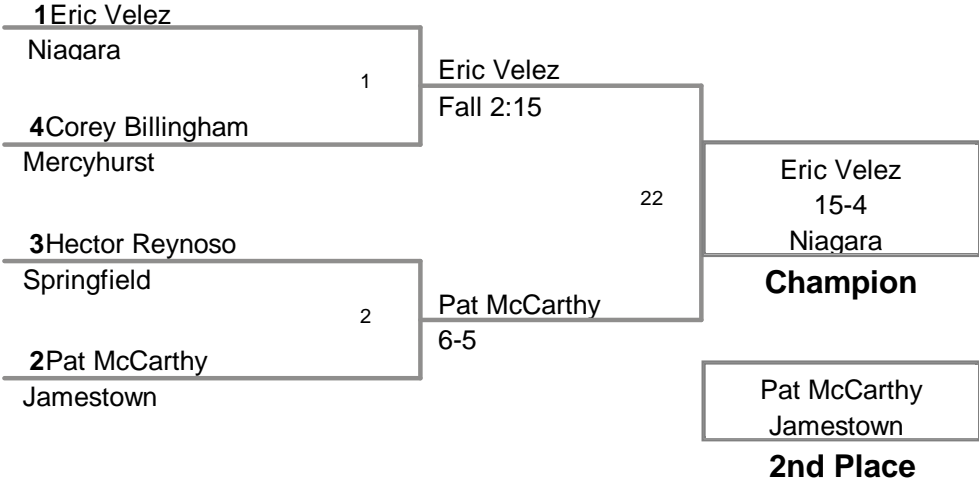

2014 Northeast District 1  
Championship

Top Team Scores (All  
Scorers)

Plc	Points	Team	CH	CONS
1	107	Niagara	-	-
2	83.5	Mercyhurst	-	-
3	54	Springfield	-	-
4	44	Jamestown	-	-

Most Outstanding Wrestler  
Kevin Strong (Niagara) 149lbs

Coach of the Year  
Keith Maute (Niagara)

Northeast District 1 Champion  
2014 Northeast Division

**125 Lbs**

Northeast District 1 Champion  
2014 Northeast Division

**133 Lbs**

Northeast District 1 Champion  
2014 Northeast Division