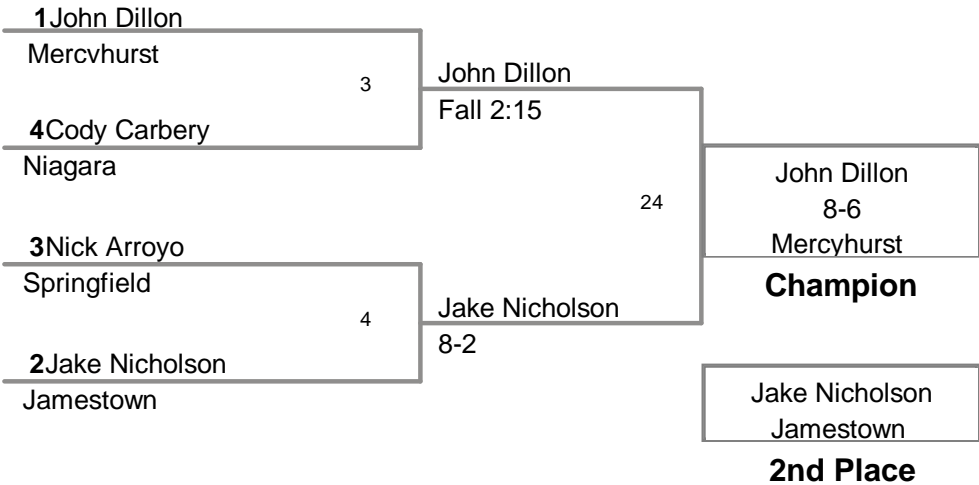

Coach of the Year  
Keith Maute (Niagara)

Northeast District 1 Champion  
2014 Northeast Division

**125 Lbs**

Northeast District 1 Champion  
2014 Northeast Division

**133 Lbs**

Northeast District 1 Champion  
2014 Northeast Division