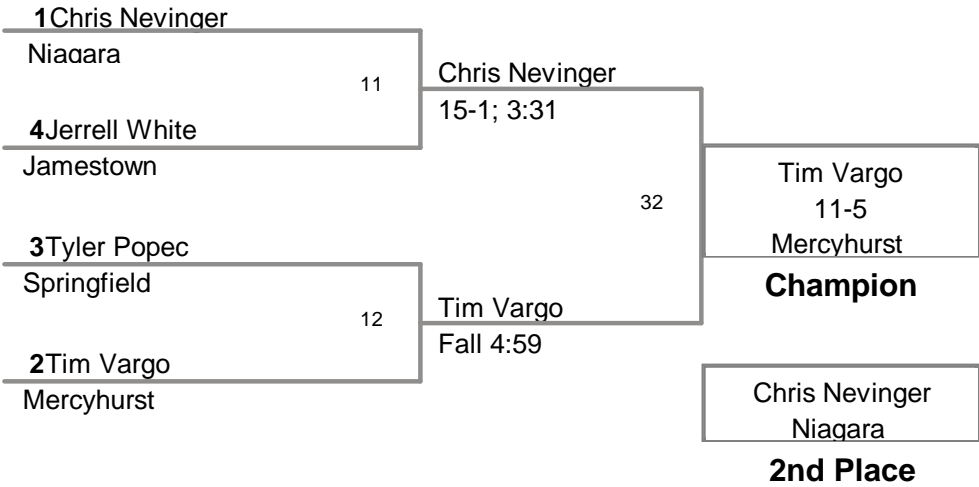

**141 Lbs**

Northeast District 1 Champion  
2014 Northeast Division

**149 Lbs**

Northeast District 1 Champion  
2014 Northeast Division

**157 Lbs**

Northeast District 1 Champion  
2014 Northeast Division

**165 Lbs**