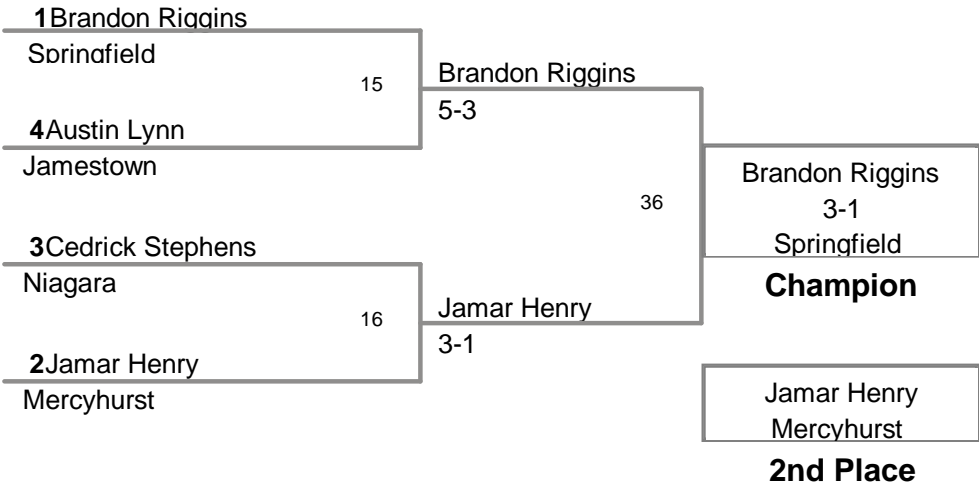

Northeast District 1 Champion  
2014 Northeast Division

**174 Lbs**

**Northeast District 1 Champion  
2014 Northeast Division**

**184 Lbs**

Northeast District 1 Champion  
2014 Northeast Division

**197 Lbs**

**Northeast District 1 Champion  
2014 Northeast Division**

**285 Lbs**