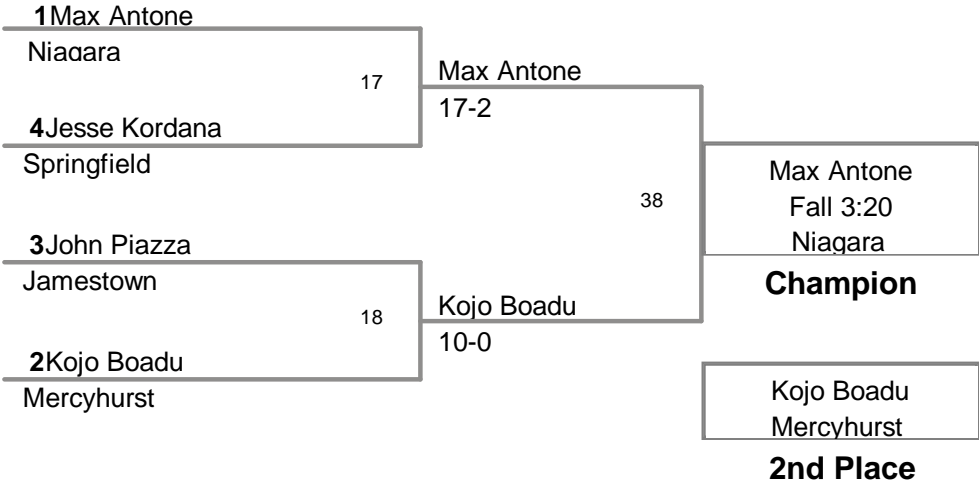

Northeast District 1 Champion  
2014 Northeast Division

**174 Lbs**

**Northeast District 1 Champion  
2014 Northeast Division**

**184 Lbs**

Northeast District 1 Champion  
2014 Northeast Division

**197 Lbs**