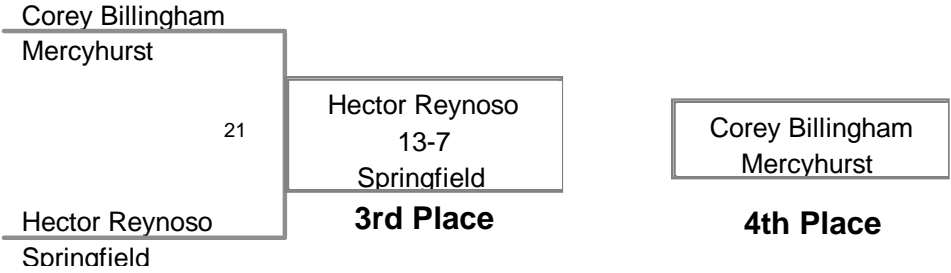

2014 Northeast District 1
Championship

Top Team Scores (All
Scorers)

Plc	Points	Team	CH	CONS
1	107	Niagara	-	-
2	83.5	Mercyhurst	-	-
3	54	Springfield	-	-
4	44	Jamestown	-	-

Most Outstanding Wrestler
Kevin Strong (Niagara) 149lbs

Coach of the Year
Keith Maute (Niagara)

Northeast District 1 Champion
2014 Northeast Division

125 Lbs