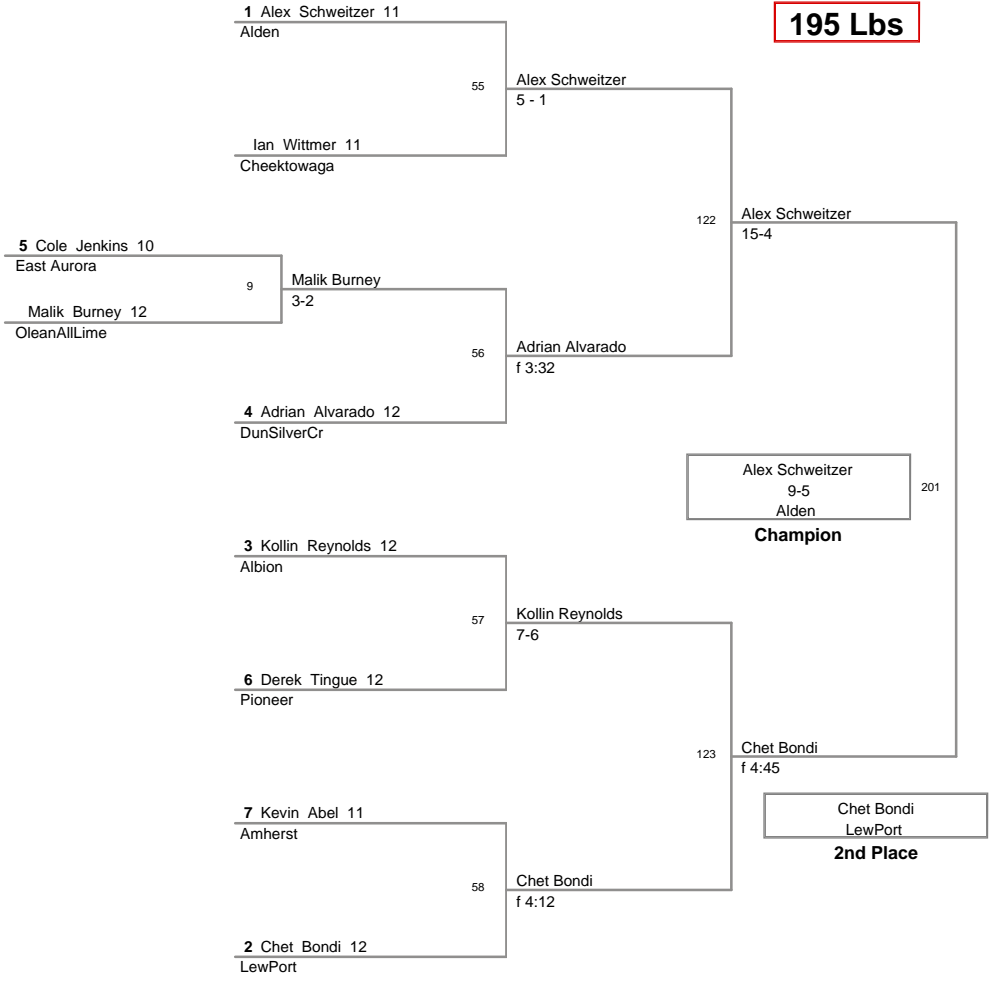

2014 Class B
2014 Class B Division

195 Lbs