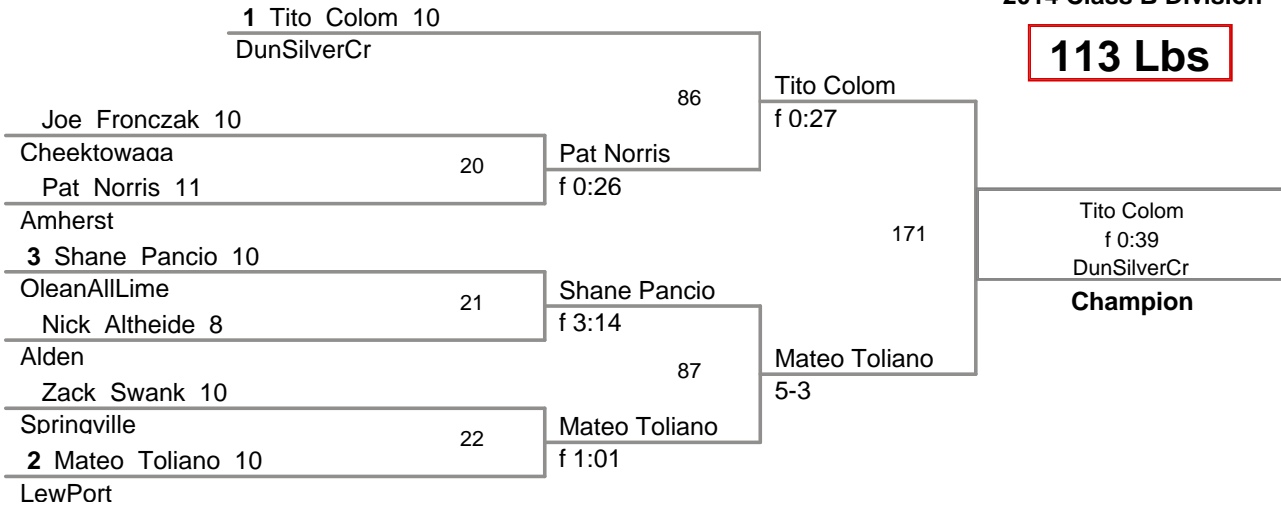

5th Place results:

99 Lbs: Trey Wiedemann, Pioneer **DEC** Courtney Woods, Maryvale **7-0**
 106 Lbs: Grant Fox, OleanAllLime **DEC** Bradon Bitka, Amherst **4-2**
 113 Lbs: Pat Norris, Amherst **MAJOR** Joe Fronczak, Cheektowaga **10-2**
 120 Lbs: Christian Sable, Maryvale **DEC** Scott Havernick, Maryvale **5-1**
 126 Lbs: Troy Smith-Petrella, DunSilverCr **FALL** Nico Tolianio, LewPort **f 1:13**
 132 Lbs: Kyle Jirak, Pioneer **DEC** Blake Aina, Albion **4-3**
 138 Lbs: Ean Slisz, Maryvale **DEC** Bryce Szudzik, Springville **7-4**
 145 Lbs: Kris Riordan, Pioneer **DEC** Dante LaMarti, East Aurora **2-0**
 152 Lbs: Frank Mantell, LewPort **FALL** Andrew Chowanec, Alden **f 3:00**
 160 Lbs: Jacob Hoffman, Pioneer **FOR** Dillon Grabowski, Alden **forf; 5 match rule**
 170 Lbs: Ed Wolfe, Albion **DEC** Tyler Sidell, Amherst **9-5**
 182 Lbs: Jordan McLaughlin, OleanAllLime **BYE**
 195 Lbs: Kevin Abel, Amherst **FALL** Malik Burney, OleanAllLime **f 5:00 ***
 220 Lbs: Jon Bondi, LewPort **FALL** Dylan Burkhardt, Albion **f 0:30**
 285 Lbs: Kyle Damon, Amherst **FALL** Pat Garvey, East Aurora **f 1:16**

2014 Class B
2014 Class B Division

99 Lbs

2014 Class B
2014 Class B Division

106 Lbs

2014 Class B
2014 Class B Division

113 Lbs

2014 Class B
2014 Class B Division

120 Lbs

2014 Class B
2014 Class B Division

126 Lbs

2014 Class B
2014 Class B Division

132 Lbs

2014 Class B
2014 Class B Division

138 Lbs

2014 Class B
2014 Class B Division

145 Lbs