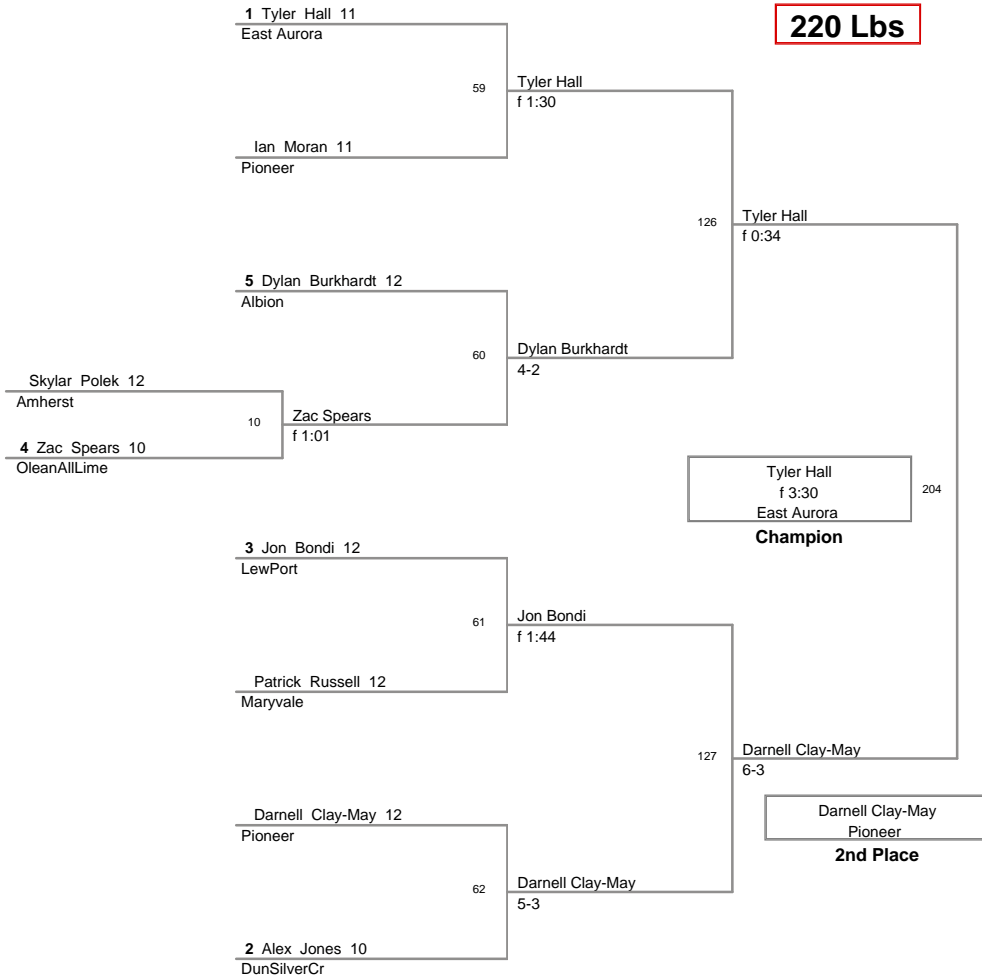

2014 Class B
2014 Class B Division

220 Lbs