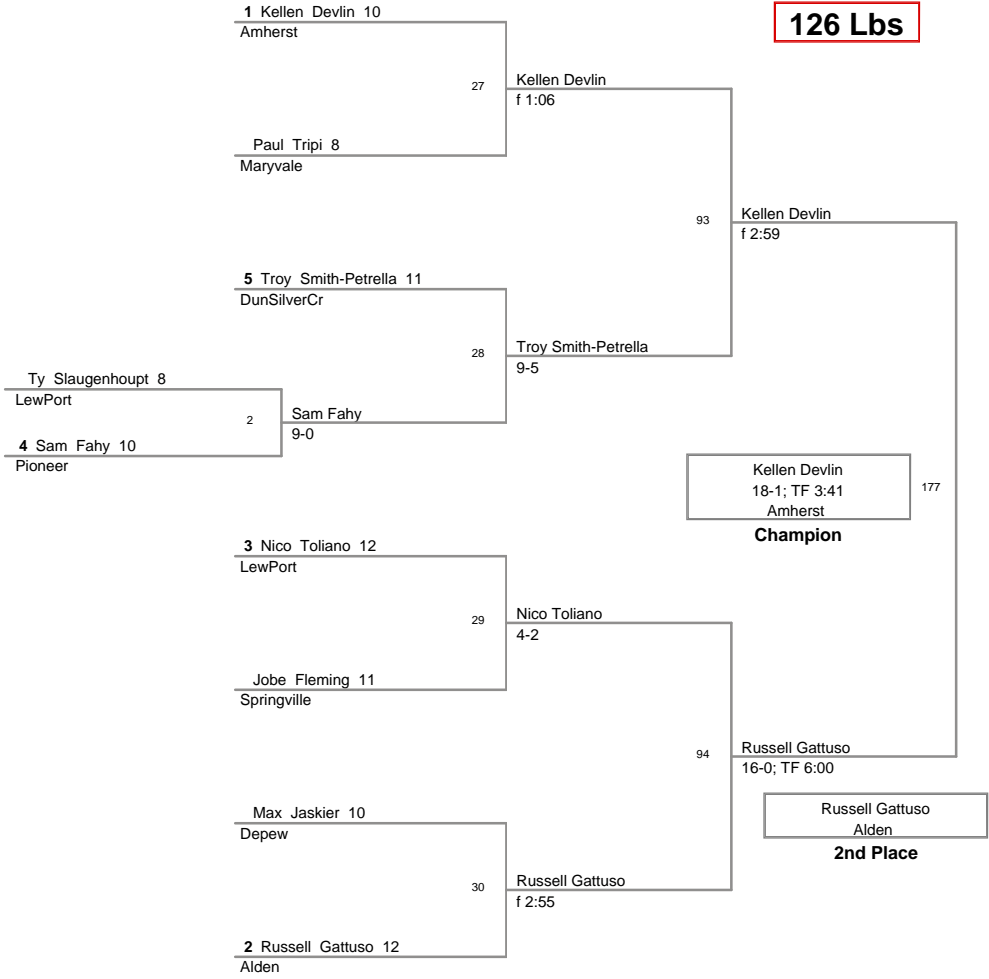

2014 Class B
2014 Class B Division

126 Lbs