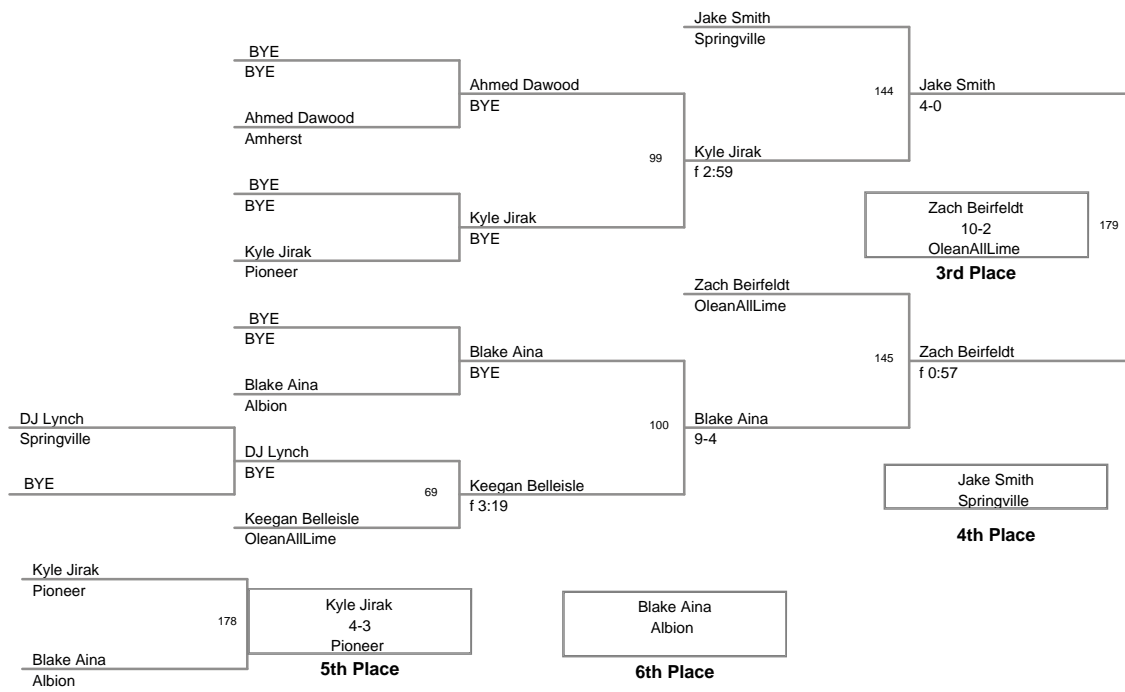

2014 Class B
2014 Class B Division

132 Lbs