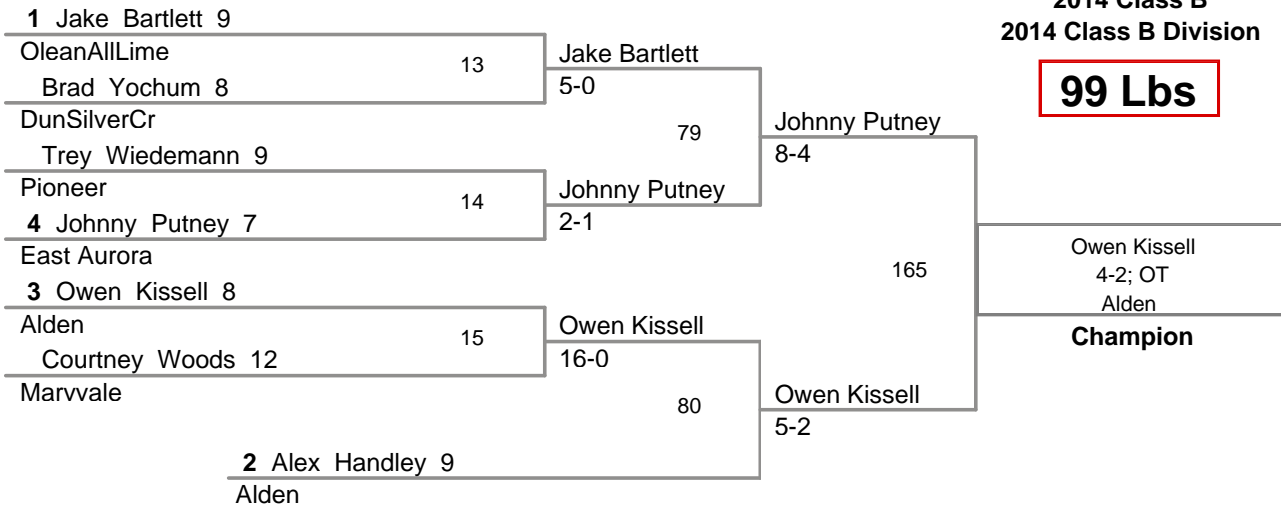

2014 Class B
2014 Class B Division

99 Lbs