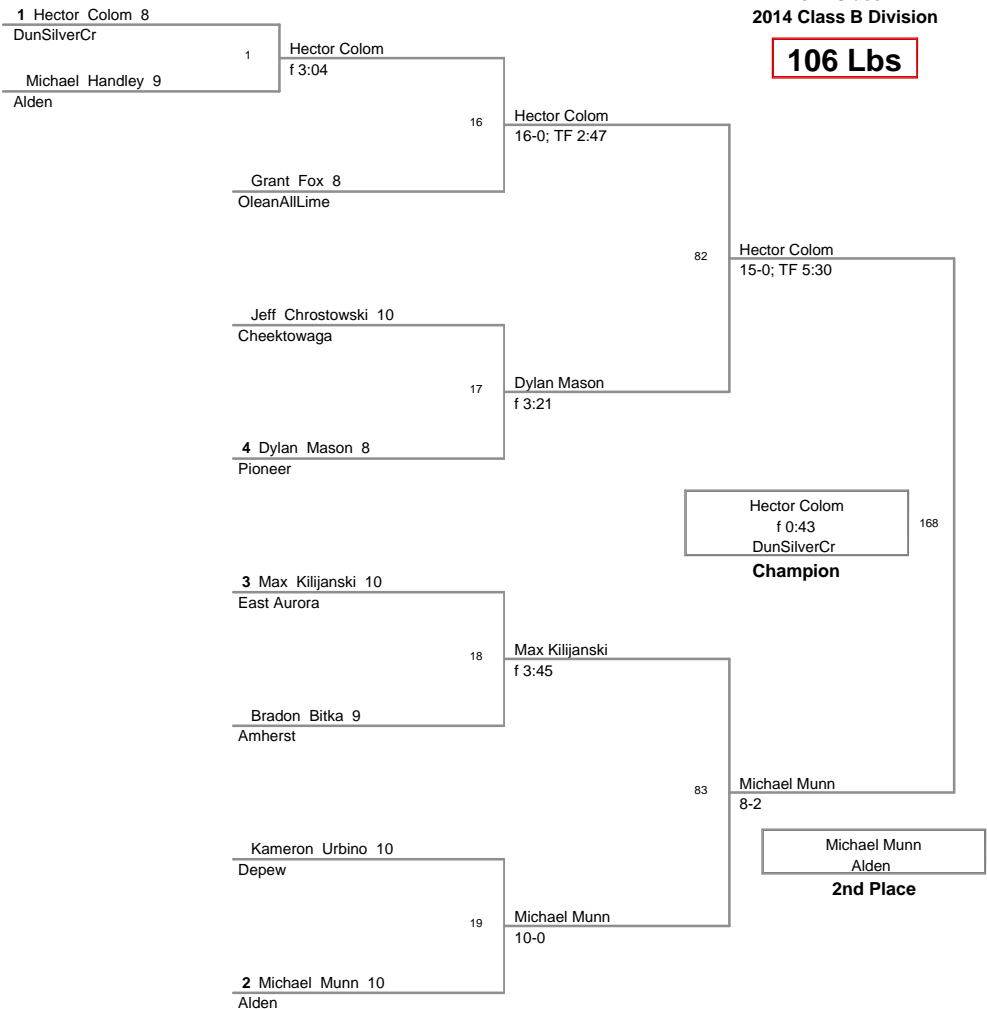

2014 Class B
2014 Class B Division

106 Lbs