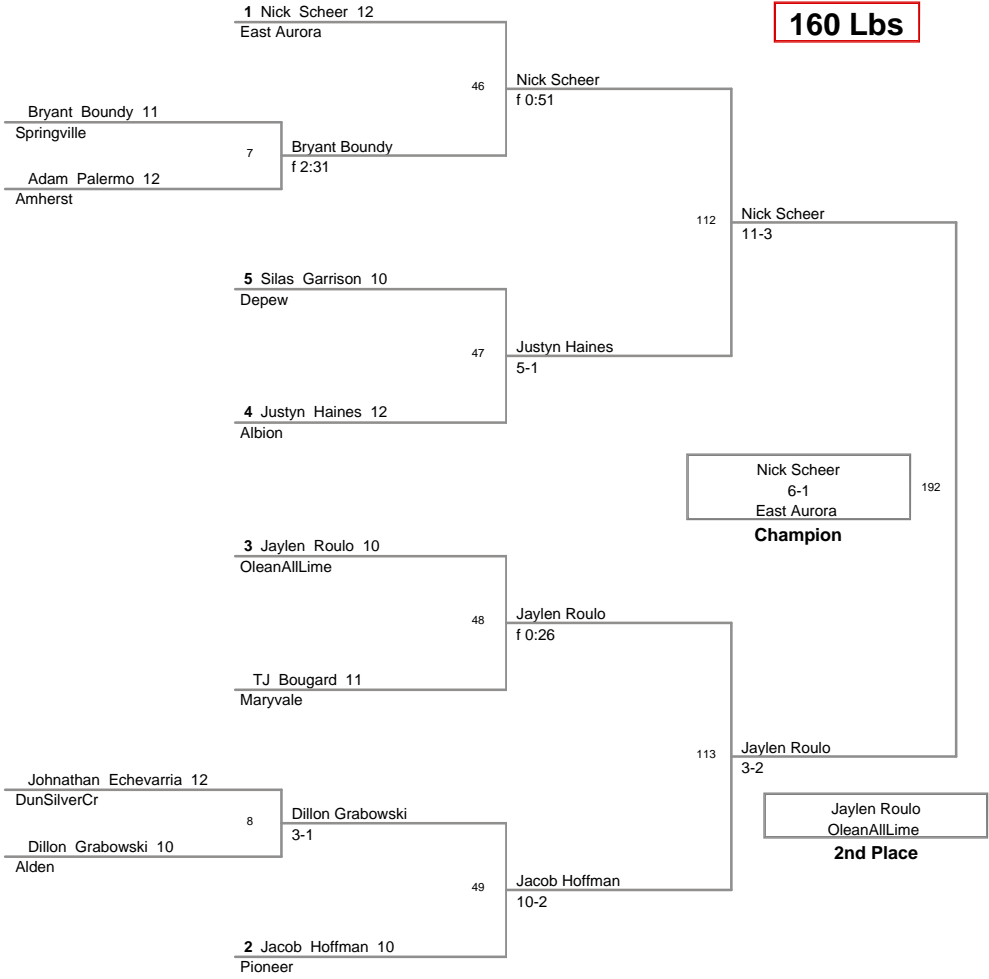

2014 Class B
2014 Class B Division

160 Lbs