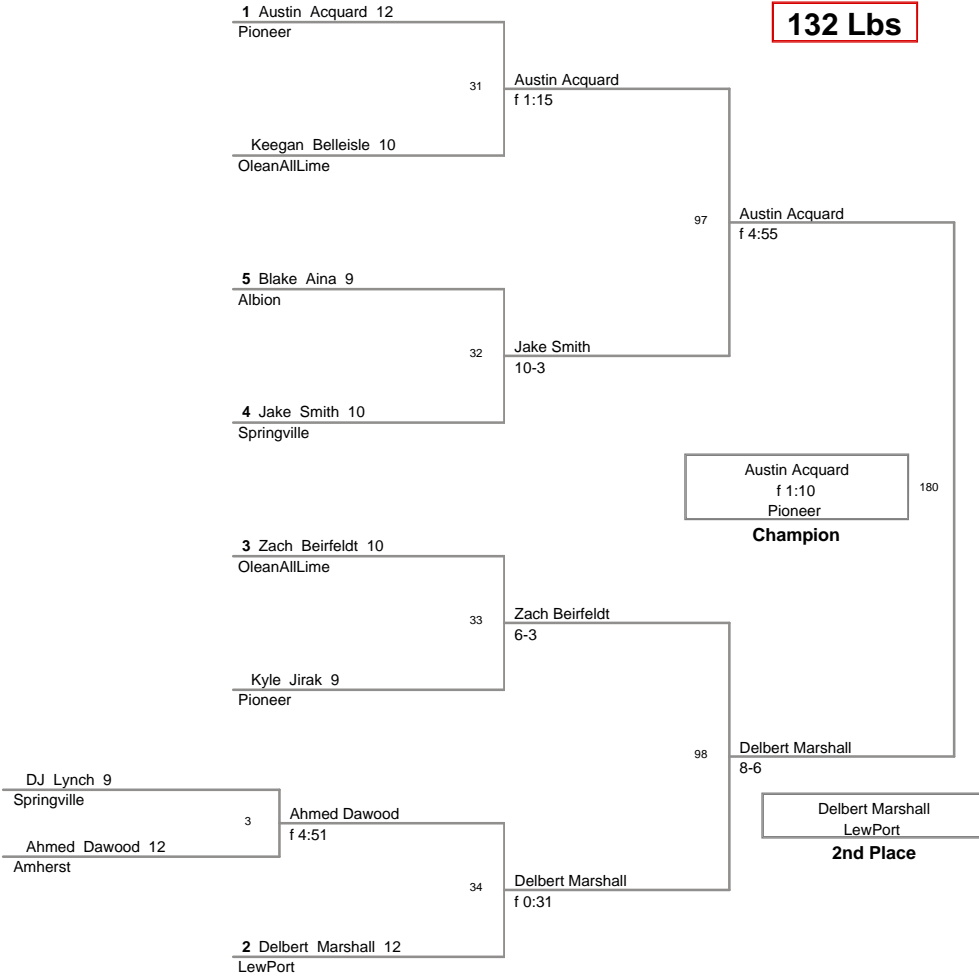

2014 Class B
2014 Class B Division

132 Lbs