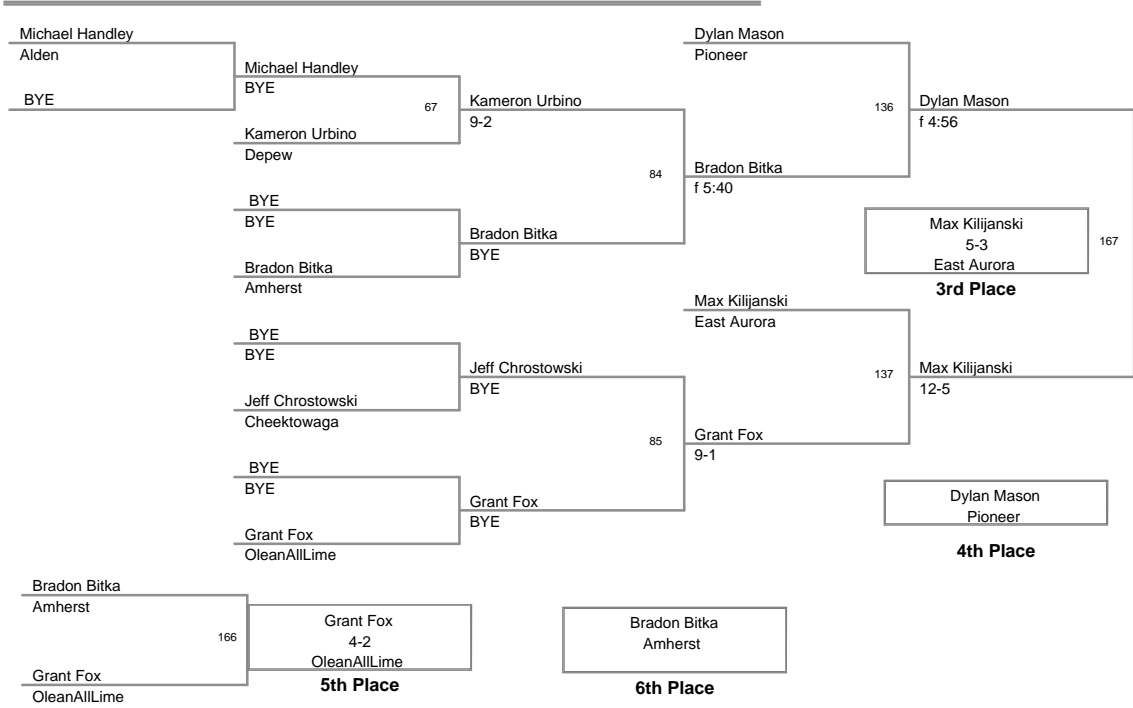

2014 Class B
2014 Class B Division

106 Lbs