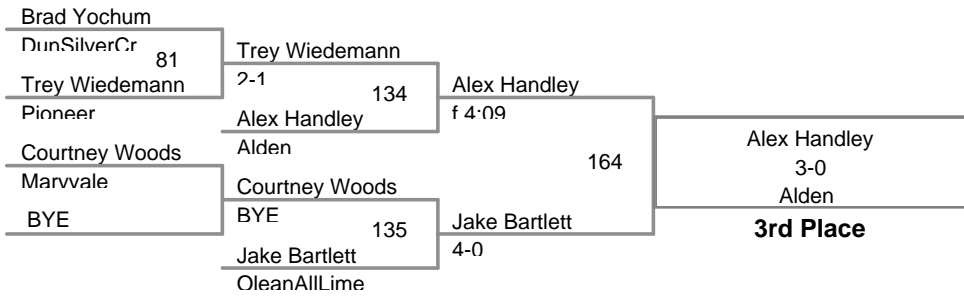

2014 Class B
2014 Class B Division

99 Lbs