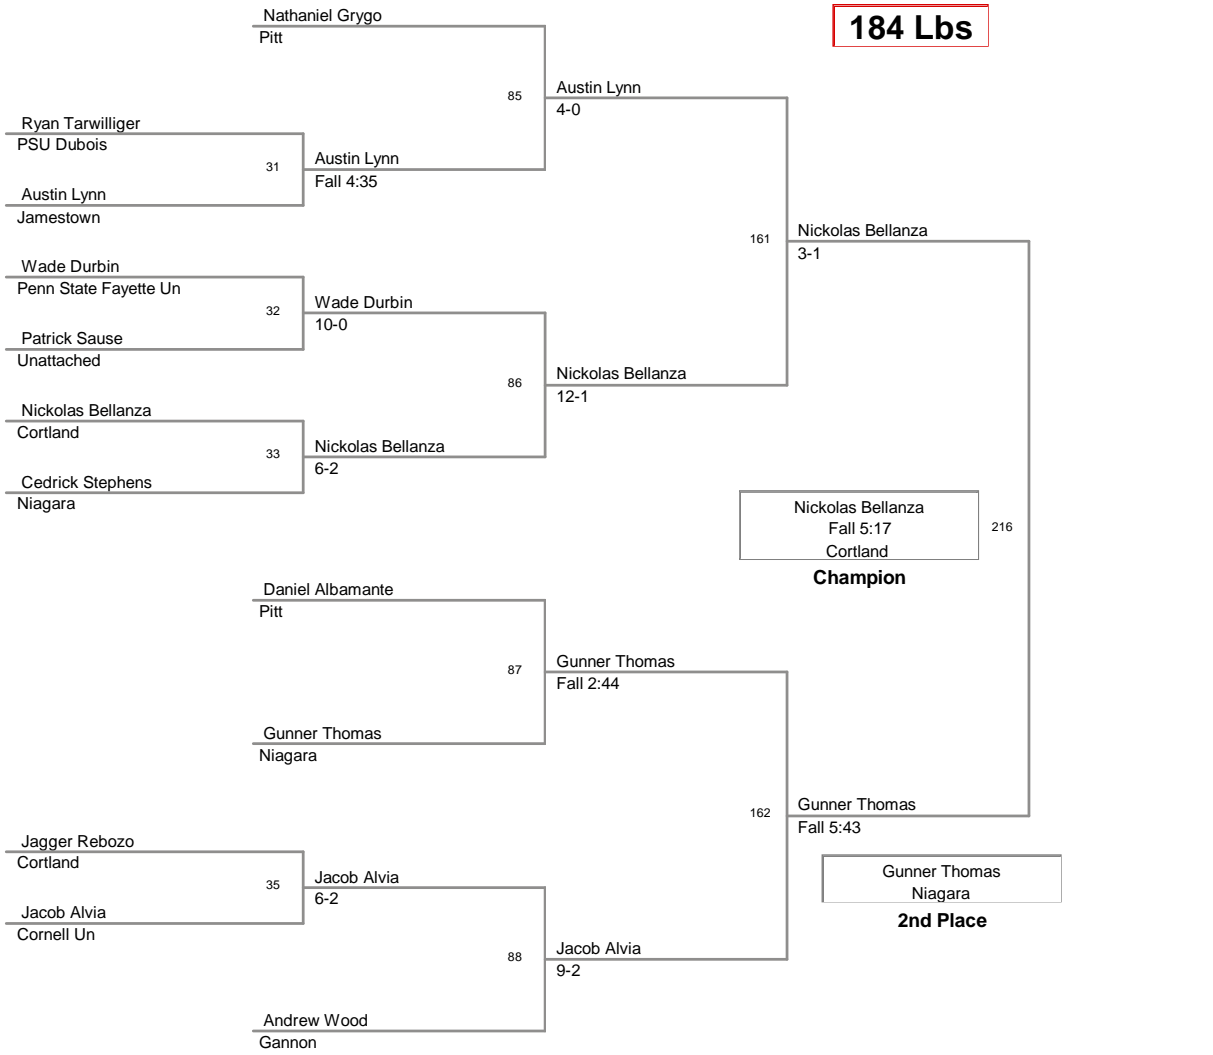

2014 JCC Open  
2014 JCC Open Division

**125 Lbs**

2014 JCC Open  
2014 JCC Open Division

**141 Lbs**

2014 JCC Open  
2014 JCC Open Division

**149 Lbs**

2014 JCC Open  
2014 JCC Open Division

**157 Lbs**

2014 JCC Open  
2014 JCC Open Division

**165 Lbs**

2014 JCC Open  
2014 JCC Open Division

**174 Lbs**

2014 JCC Open  
2014 JCC Open Division

**184 Lbs**

2014 JCC Open  
2014 JCC Open Division

**197 Lbs**