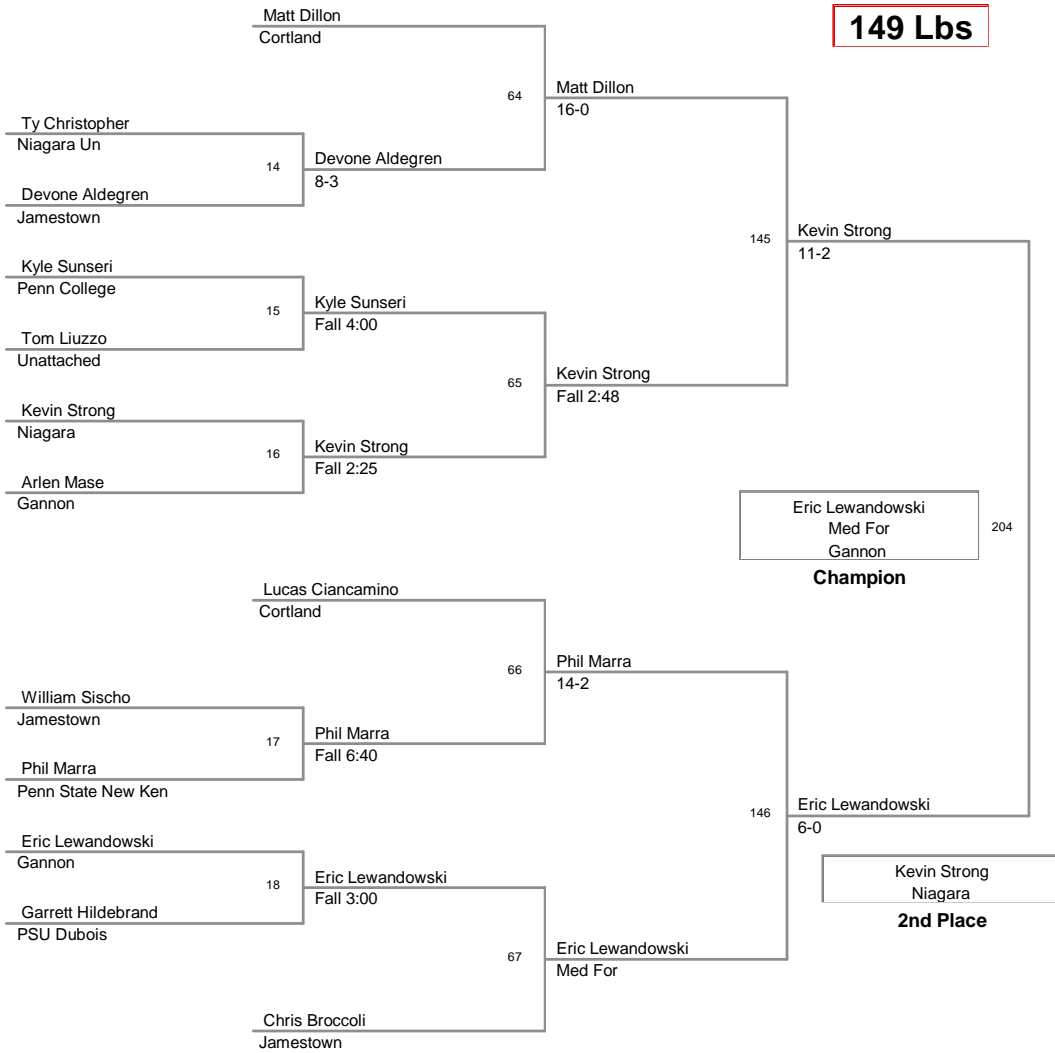

2014 JCC Open  
2014 JCC Open Division

**125 Lbs**

2014 JCC Open  
2014 JCC Open Division

**141 Lbs**

2014 JCC Open  
2014 JCC Open Division

**149 Lbs**

2014 JCC Open  
2014 JCC Open Division

**157 Lbs**

2014 JCC Open  
2014 JCC Open Division

**165 Lbs**

2014 JCC Open  
2014 JCC Open Division

**174 Lbs**

2014 JCC Open  
2014 JCC Open Division

**184 Lbs**

2014 JCC Open  
2014 JCC Open Division

**197 Lbs**