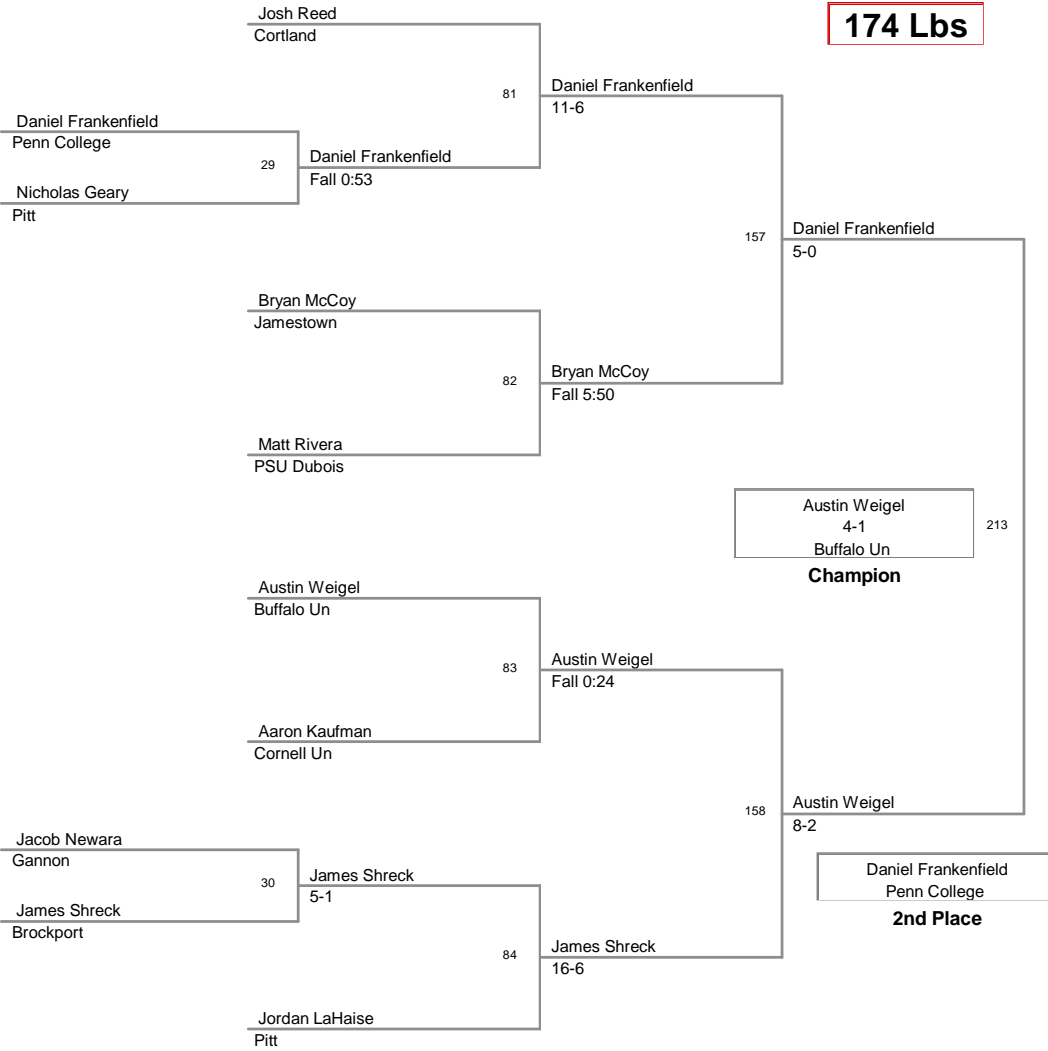

2014 JCC Open  
2014 JCC Open Division

**125 Lbs**

2014 JCC Open  
2014 JCC Open Division

**141 Lbs**

2014 JCC Open  
2014 JCC Open Division

**149 Lbs**

2014 JCC Open  
2014 JCC Open Division

**157 Lbs**

2014 JCC Open  
2014 JCC Open Division

**165 Lbs**

2014 JCC Open  
2014 JCC Open Division

**174 Lbs**

2014 JCC Open  
2014 JCC Open Division

**184 Lbs**

2014 JCC Open  
2014 JCC Open Division

**197 Lbs**