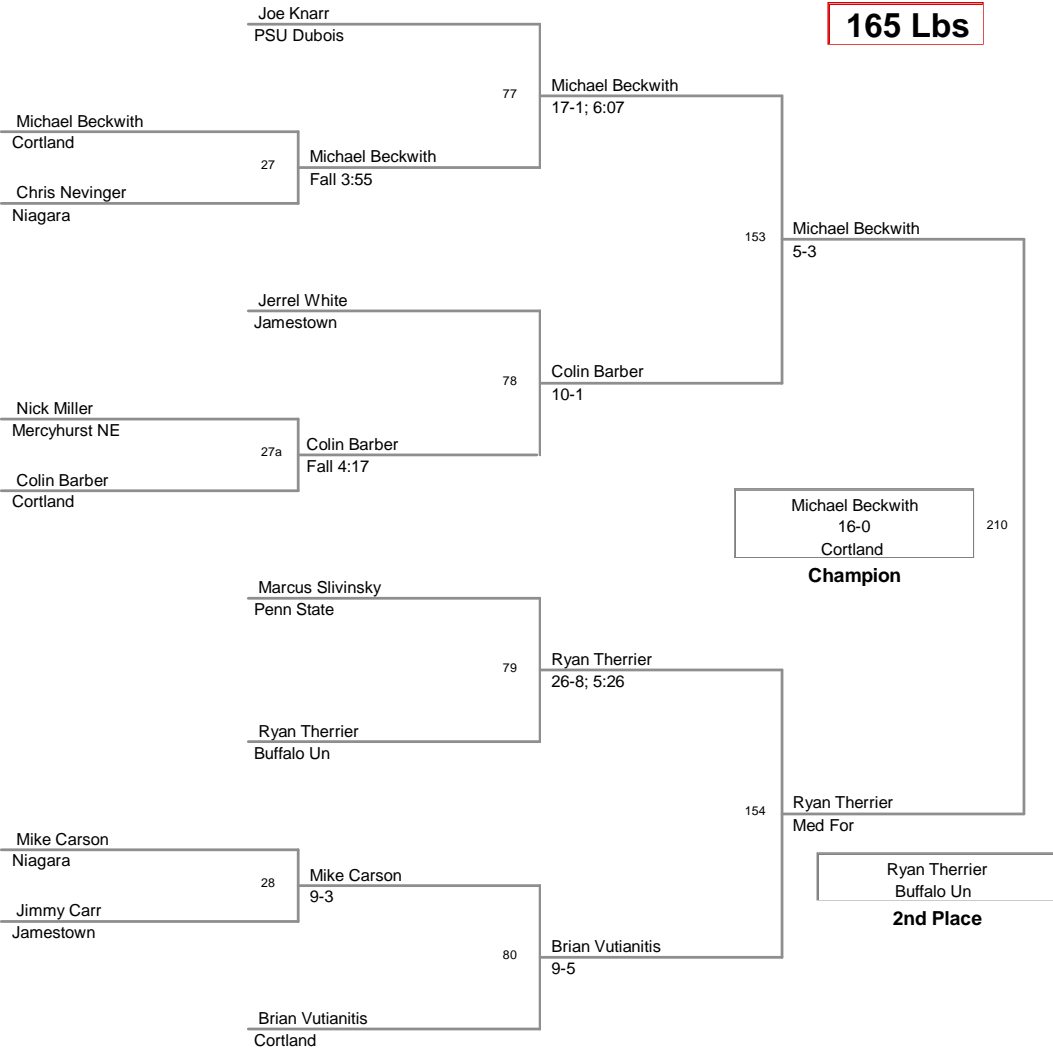

2014 JCC Open  
2014 JCC Open Division

**125 Lbs**

2014 JCC Open  
2014 JCC Open Division

**141 Lbs**

2014 JCC Open  
2014 JCC Open Division

**149 Lbs**

2014 JCC Open  
2014 JCC Open Division

**157 Lbs**

2014 JCC Open  
2014 JCC Open Division

**165 Lbs**

2014 JCC Open  
2014 JCC Open Division

**174 Lbs**

2014 JCC Open  
2014 JCC Open Division

**184 Lbs**

2014 JCC Open  
2014 JCC Open Division

**197 Lbs**