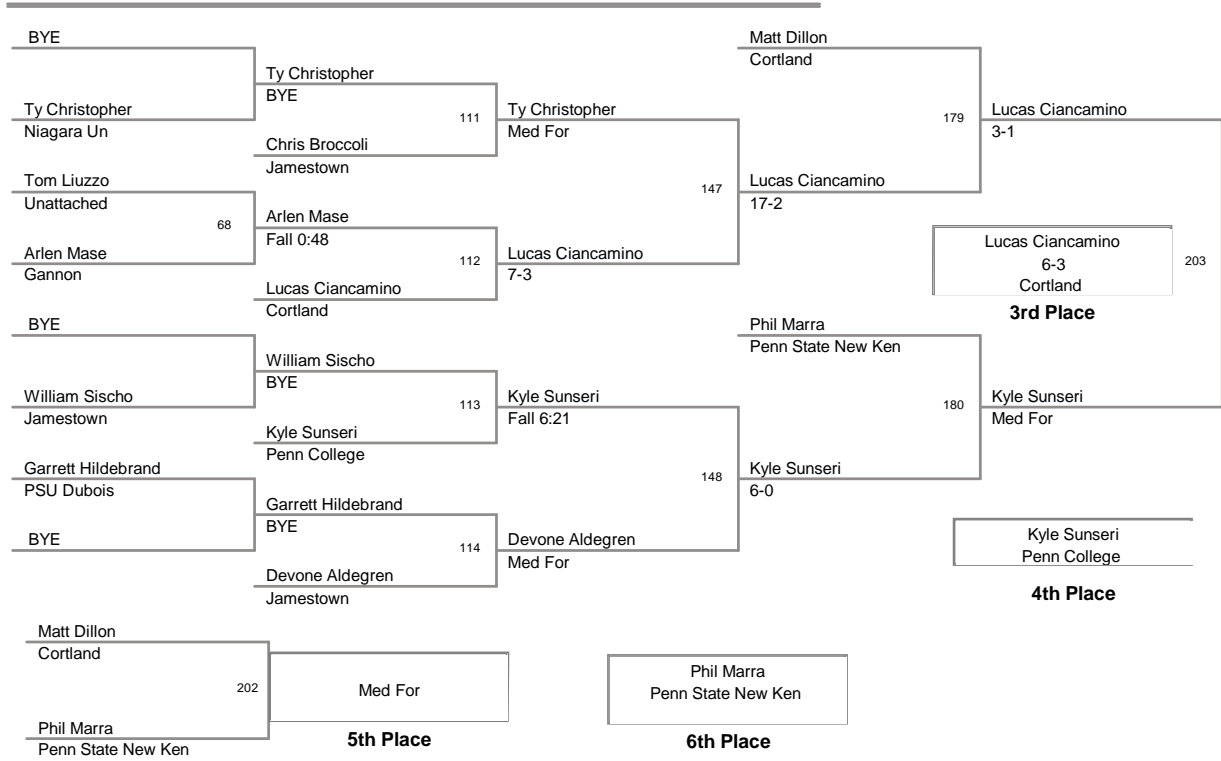

2014 JCC Open  
2014 JCC Open Division

**125 Lbs**

2014 JCC Open  
2014 JCC Open Division

**141 Lbs**

2014 JCC Open  
2014 JCC Open Division

**149 Lbs**

2014 JCC Open  
2014 JCC Open Division

**157 Lbs**