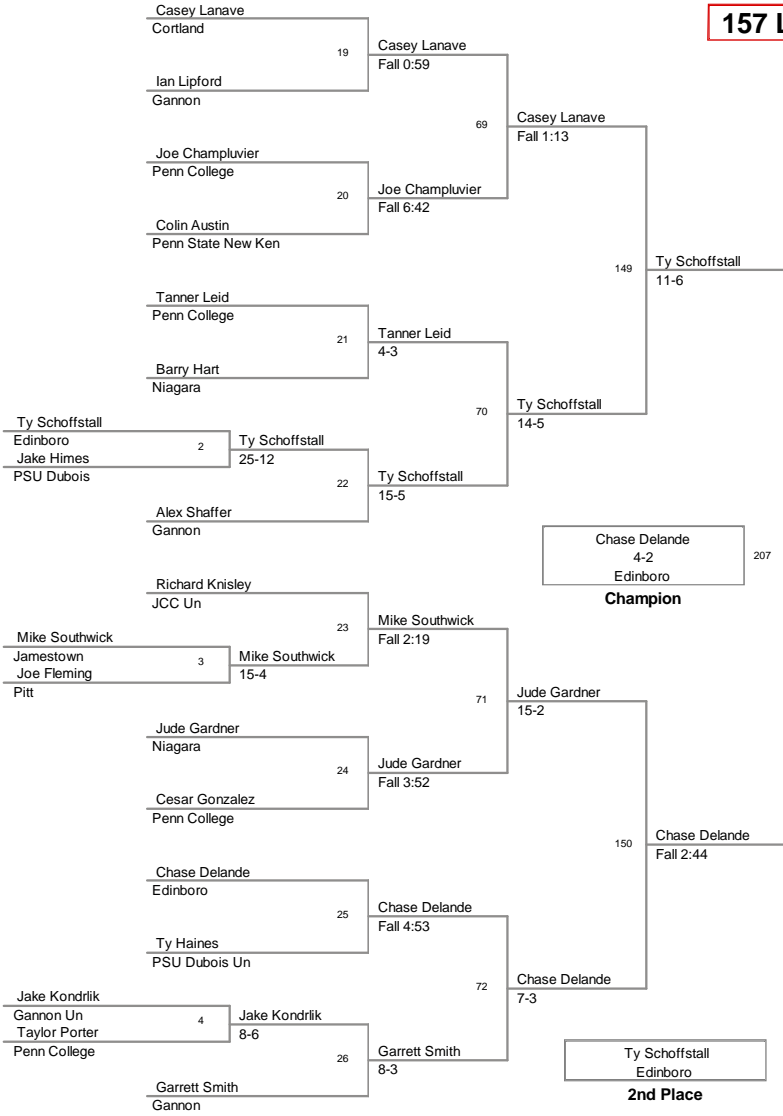

2014 JCC Open  
2014 JCC Open Division

**125 Lbs**

2014 JCC Open  
2014 JCC Open Division

**141 Lbs**

2014 JCC Open  
2014 JCC Open Division

**149 Lbs**

2014 JCC Open  
2014 JCC Open Division

**157 Lbs**

2014 JCC Open  
2014 JCC Open Division

**165 Lbs**

2014 JCC Open  
2014 JCC Open Division

**174 Lbs**

2014 JCC Open  
2014 JCC Open Division

**184 Lbs**

2014 JCC Open  
2014 JCC Open Division

**197 Lbs**