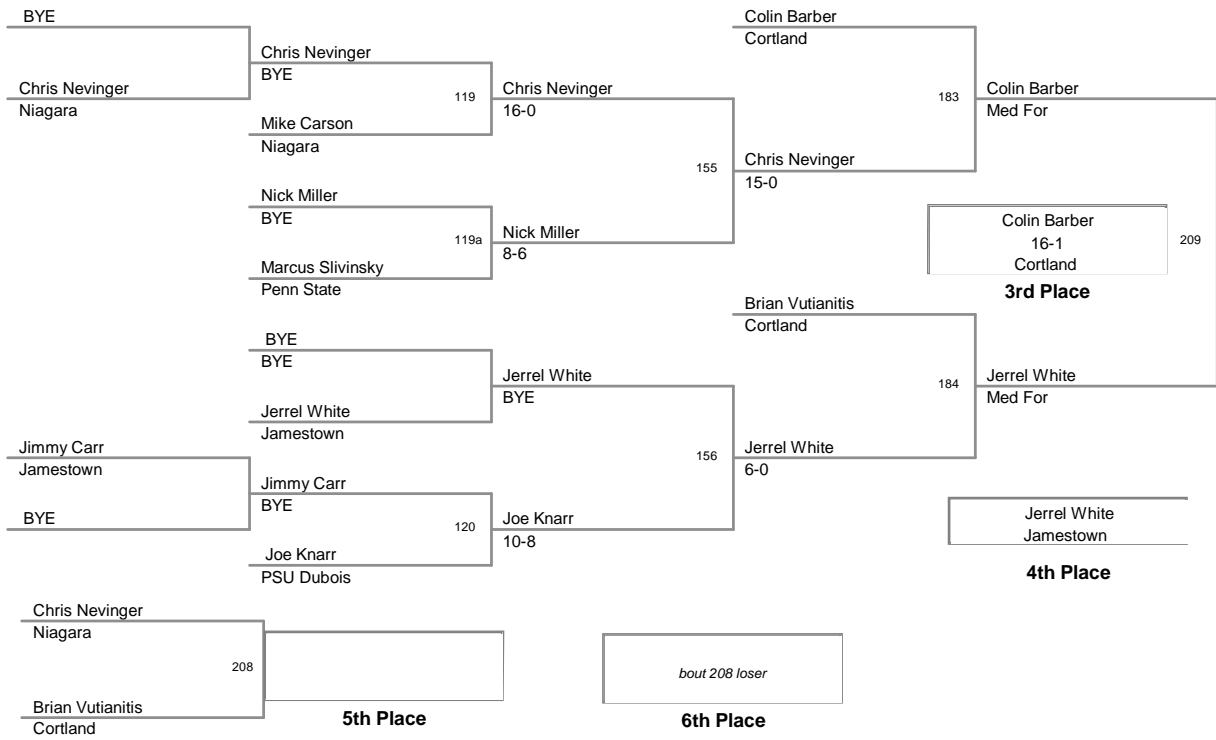

2014 JCC Open  
2014 JCC Open Division

**125 Lbs**

2014 JCC Open  
2014 JCC Open Division

**141 Lbs**

2014 JCC Open  
2014 JCC Open Division

**149 Lbs**

2014 JCC Open  
2014 JCC Open Division

**157 Lbs**

2014 JCC Open  
2014 JCC Open Division

**165 Lbs**

2014 JCC Open  
2014 JCC Open Division

**174 Lbs**

2014 JCC Open  
2014 JCC Open Division

**184 Lbs**

2014 JCC Open  
2014 JCC Open Division

**197 Lbs**