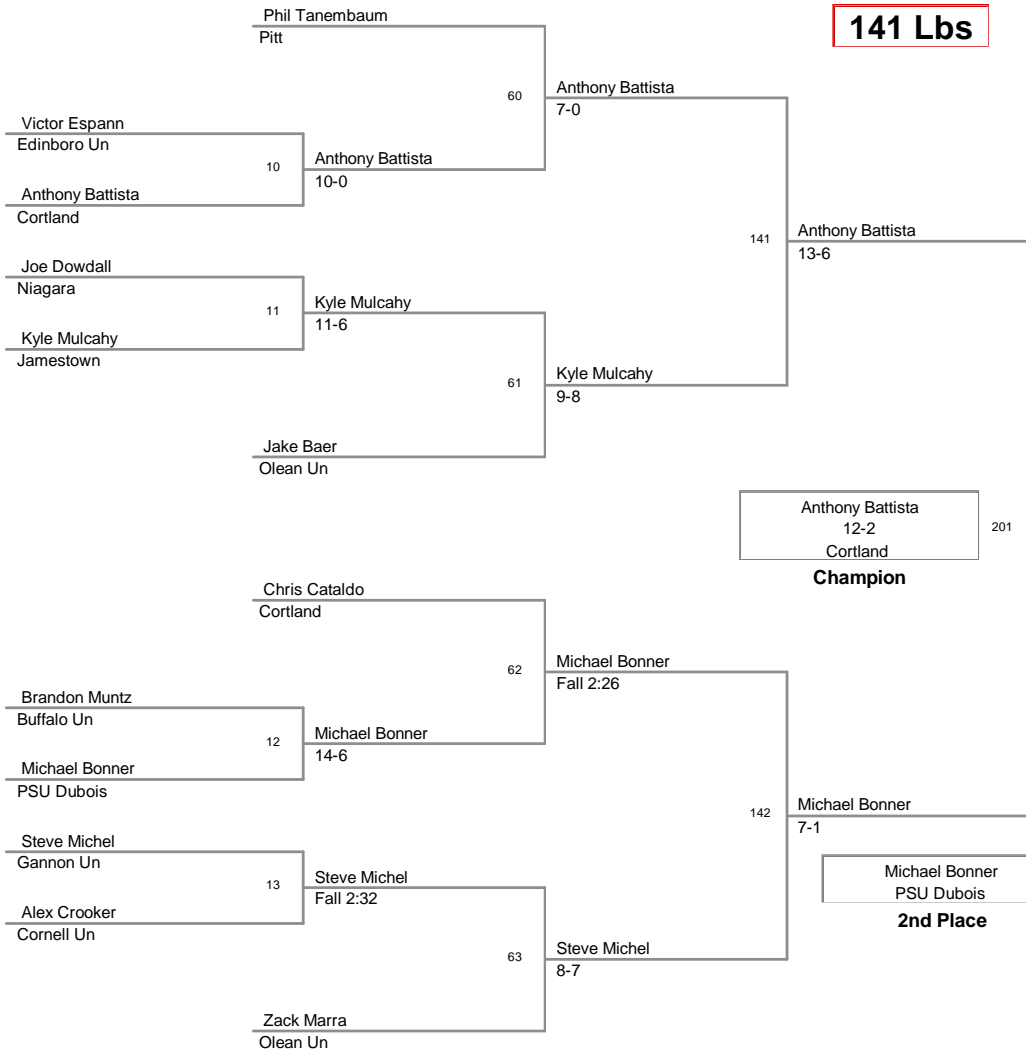

2014 JCC Open  
2014 JCC Open Division

**125 Lbs**

2014 JCC Open  
2014 JCC Open Division

**141 Lbs**

2014 JCC Open  
2014 JCC Open Division

**149 Lbs**

2014 JCC Open  
2014 JCC Open Division

**157 Lbs**

2014 JCC Open  
2014 JCC Open Division

**165 Lbs**

2014 JCC Open  
2014 JCC Open Division

**174 Lbs**

2014 JCC Open  
2014 JCC Open Division

**184 Lbs**

2014 JCC Open  
2014 JCC Open Division

**197 Lbs**