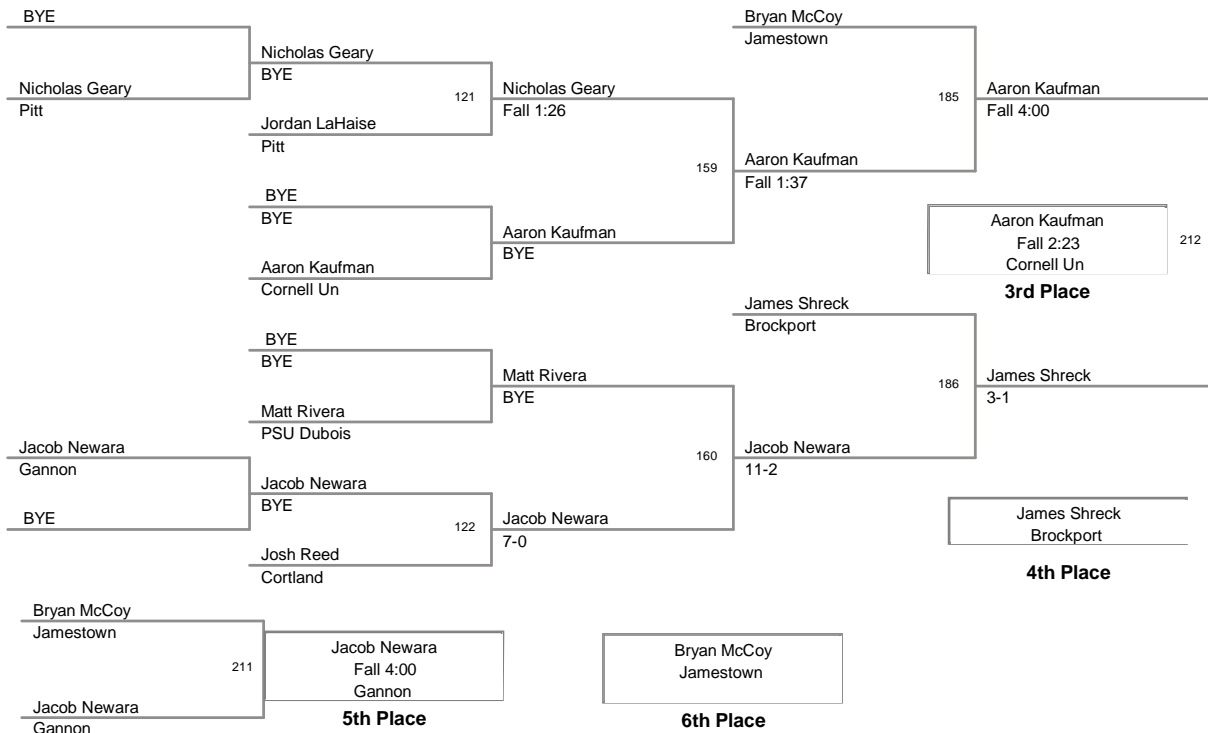

2014 JCC Open  
2014 JCC Open Division

**125 Lbs**

2014 JCC Open  
2014 JCC Open Division

**141 Lbs**

2014 JCC Open  
2014 JCC Open Division

**149 Lbs**

2014 JCC Open  
2014 JCC Open Division

**157 Lbs**

2014 JCC Open  
2014 JCC Open Division

**165 Lbs**

2014 JCC Open  
2014 JCC Open Division

**174 Lbs**

2014 JCC Open  
2014 JCC Open Division

**184 Lbs**

2014 JCC Open  
2014 JCC Open Division

**197 Lbs**