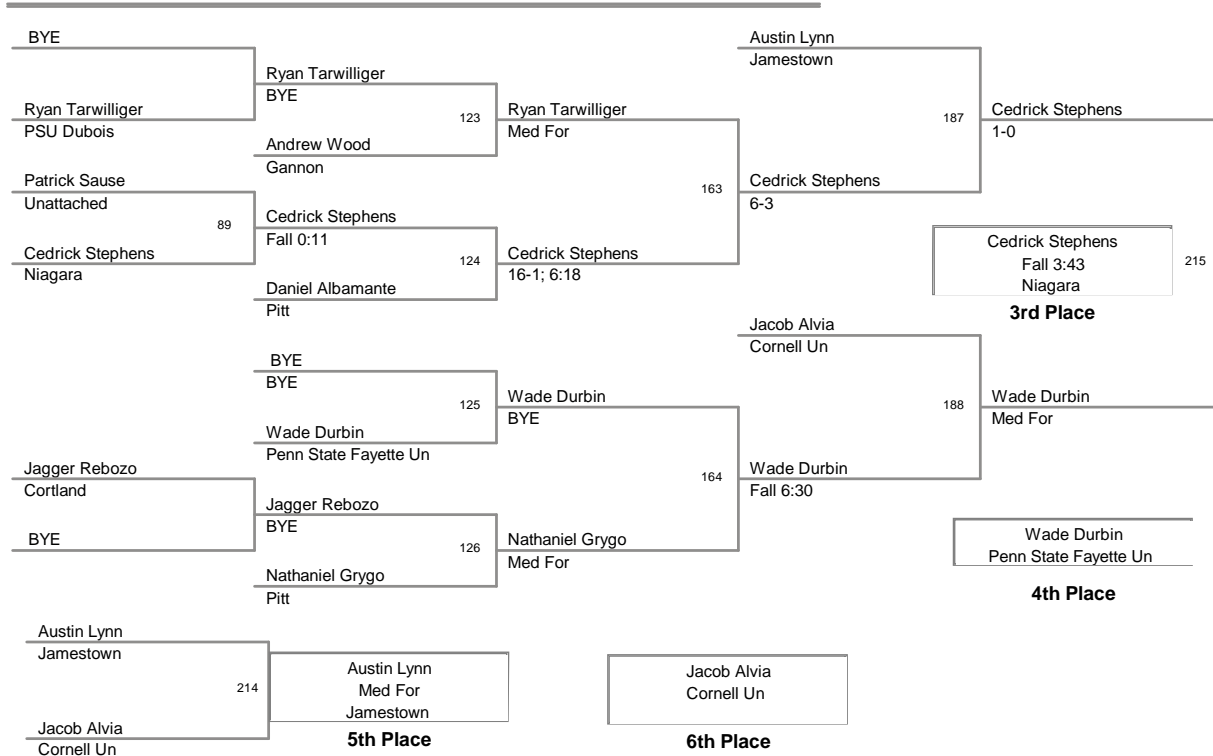

2014 JCC Open  
2014 JCC Open Division

**165 Lbs**

2014 JCC Open  
2014 JCC Open Division

**174 Lbs**

2014 JCC Open  
2014 JCC Open Division

**184 Lbs**

2014 JCC Open  
2014 JCC Open Division

**197 Lbs**