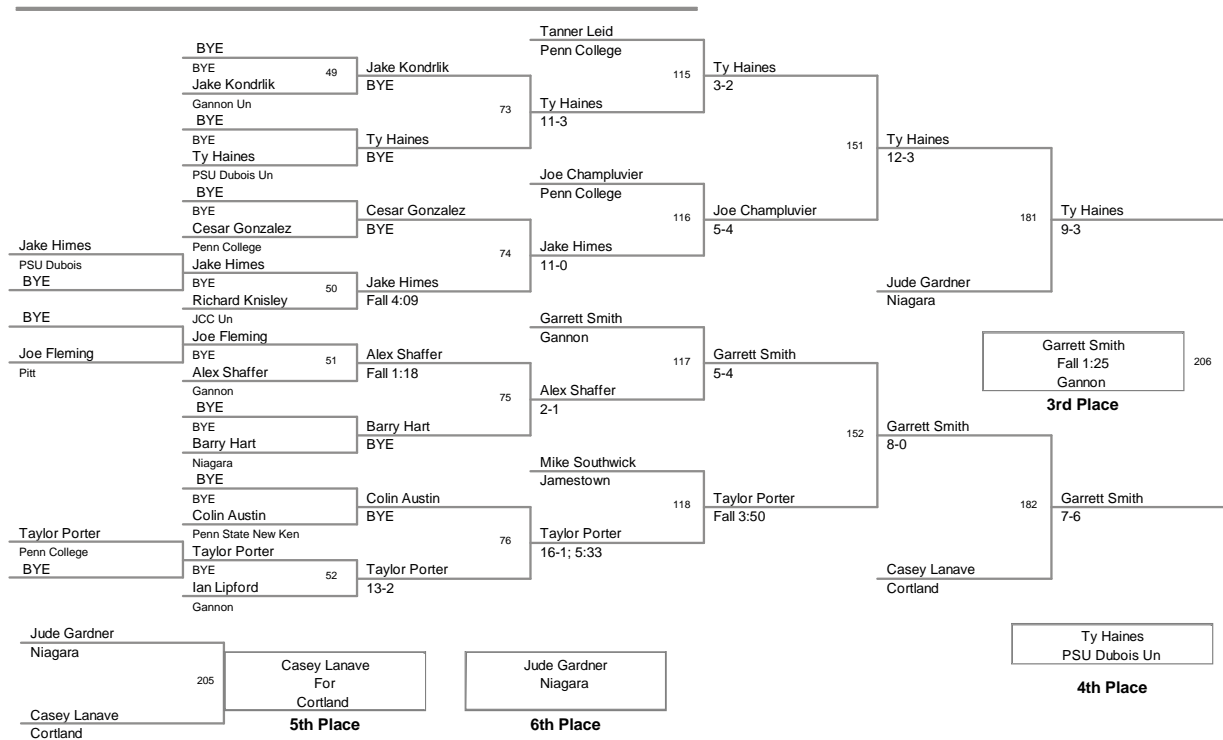

2014 JCC Open  
2014 JCC Open Division

**125 Lbs**

2014 JCC Open  
2014 JCC Open Division

**141 Lbs**

2014 JCC Open  
2014 JCC Open Division

**149 Lbs**

2014 JCC Open  
2014 JCC Open Division

**157 Lbs**