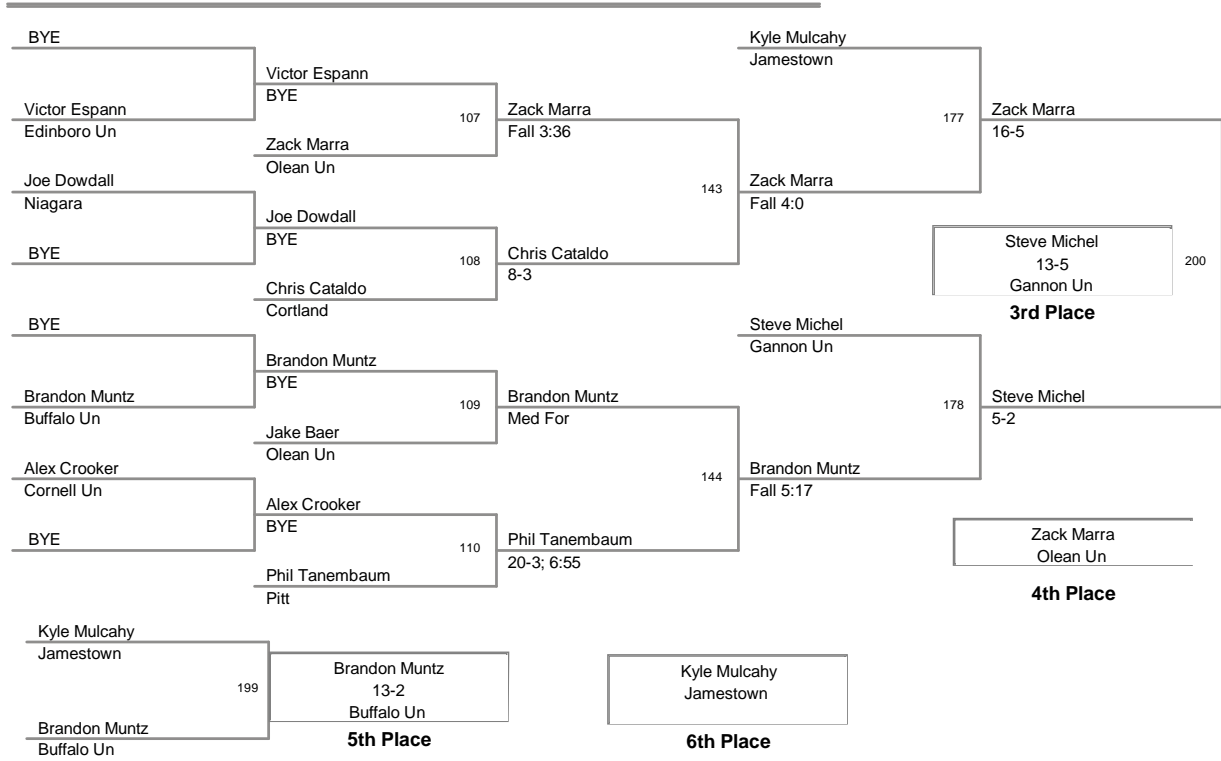

2014 JCC Open  
2014 JCC Open Division

**125 Lbs**

2014 JCC Open  
2014 JCC Open Division

**141 Lbs**

2014 JCC Open  
2014 JCC Open Division

**149 Lbs**

2014 JCC Open  
2014 JCC Open Division

**157 Lbs**