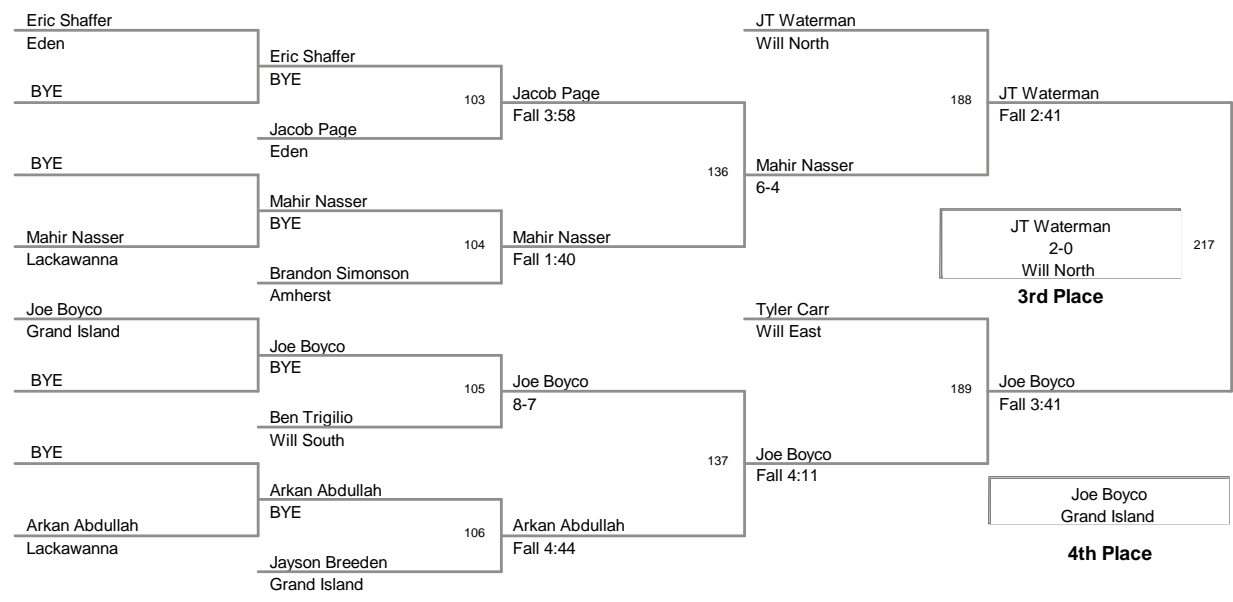

Plc	Points	Team	CH	CONS
1	170	Lake Shore	-	-
2	144	Frontier	-	-
3	138.5	Gowanda	-	-
4	110.5	Will South	-	-
5	105	Eden	-	-
6	99	Will East	-	-
6	99	Will North	-	-
8	92	Hamburg	-	-
9	77	Lackawanna	-	-
10	65	Grand Island	-	-
11	55	Amherst	-	-
12	32	Kenmore East	-	-

Most Outstanding Wrestler

Alex Smythe (Eden) 160 lbs.

2014 Spartan Invitational
2014 Spartan In Division

99 Lbs

2014 Spartan Invitational
2014 Spartan In Division

106 Lbs

2014 Spartan Invitational
2014 Spartan In Division