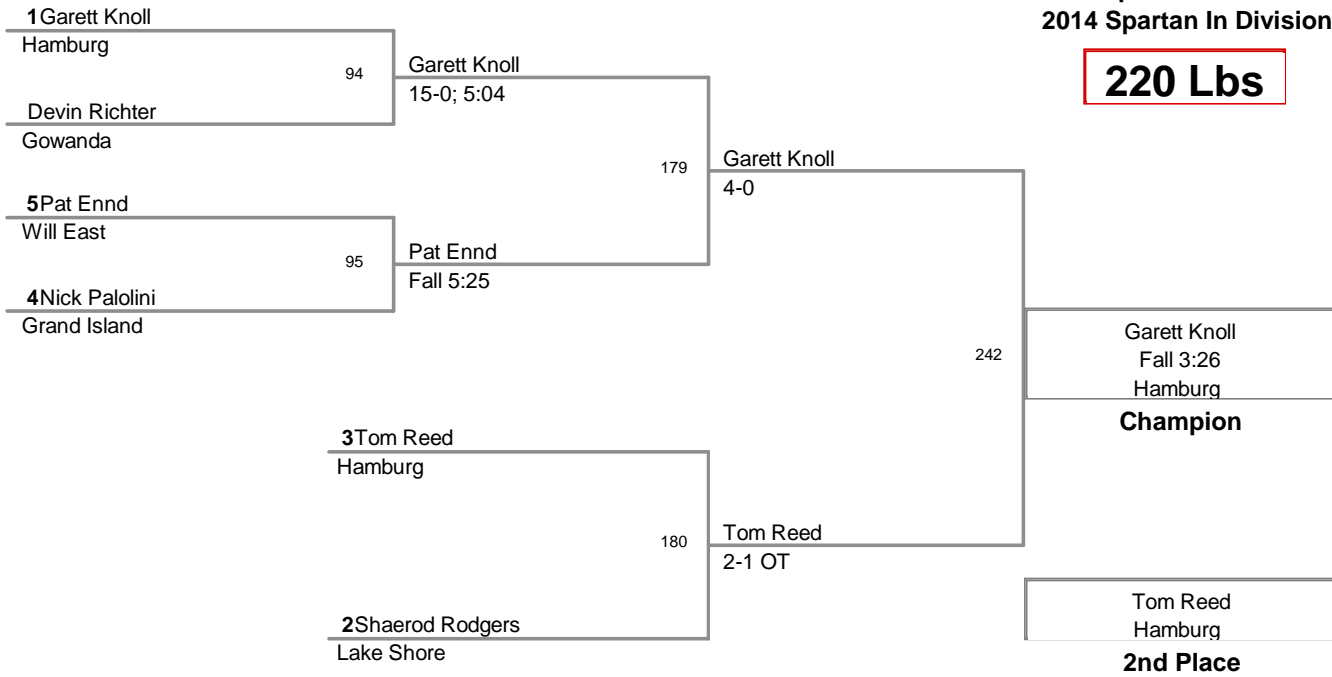

182 Lbs

2014 Spartan Invitational
2014 Spartan In Division

195 Lbs

2014 Spartan Invitational
2014 Spartan In Division

220 Lbs

2014 Spartan Invitational
2014 Spartan In Division

285 Lbs