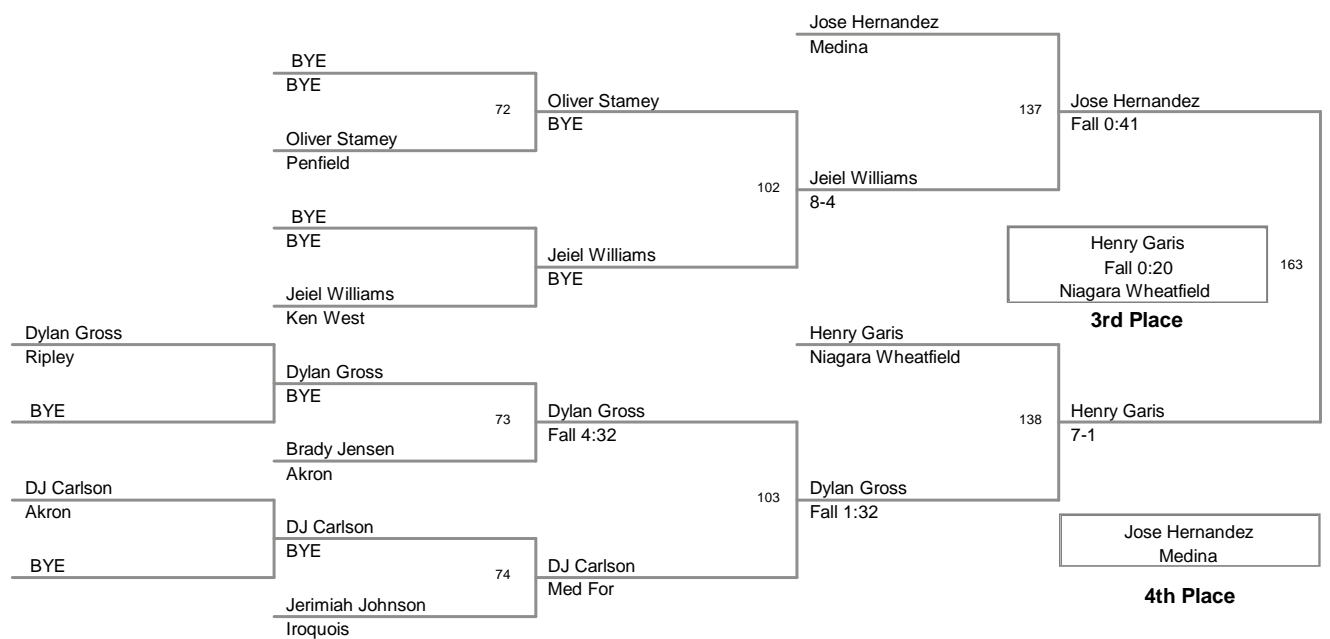

North Tonawanda JV Tournament
2013 North Tona Division

145 Lbs