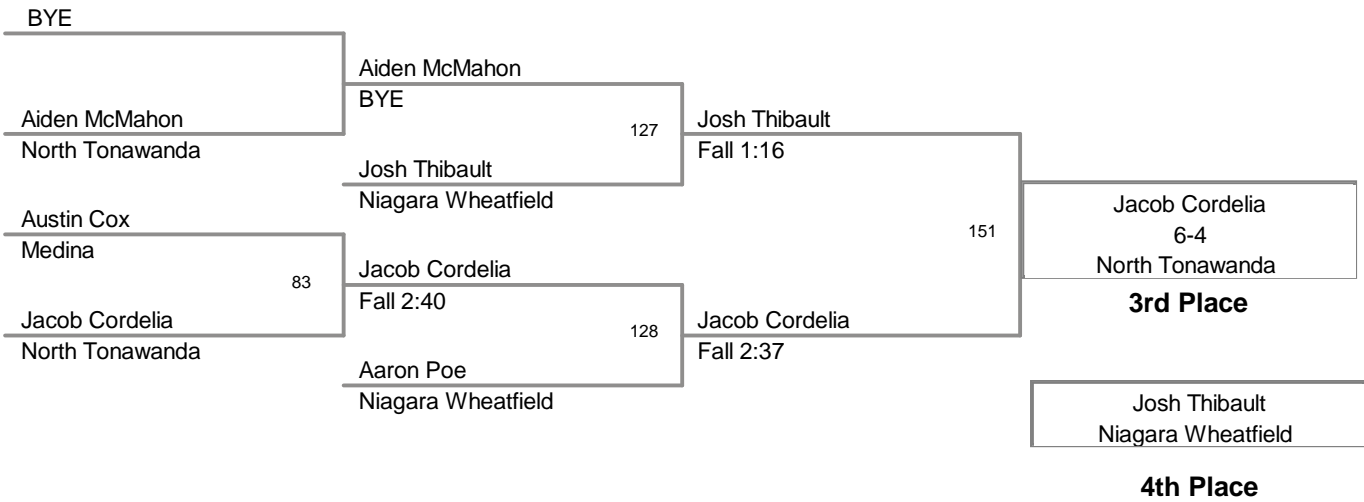

North Tonawanda JV Tournament  
2013 North Tona Division

**99 Lbs**

North Tonawanda JV Tourna  
2013 North Tona Division

**106 Lbs**

North Tonawanda JV Tournament  
2013 North Tona Division

**113 Lbs**

North Tonawanda JV Tourn:  
2013 North Tona Division

**120 Lbs**

North Tonawanda JV Tourna  
2013 North Tona Division

**126 Lbs**

North Tonawanda JV Tourna  
2013 North Tona Division

**132 Lbs**

North Tonawanda JV Tourna  
2013 North Tona Division

**138 Lbs**