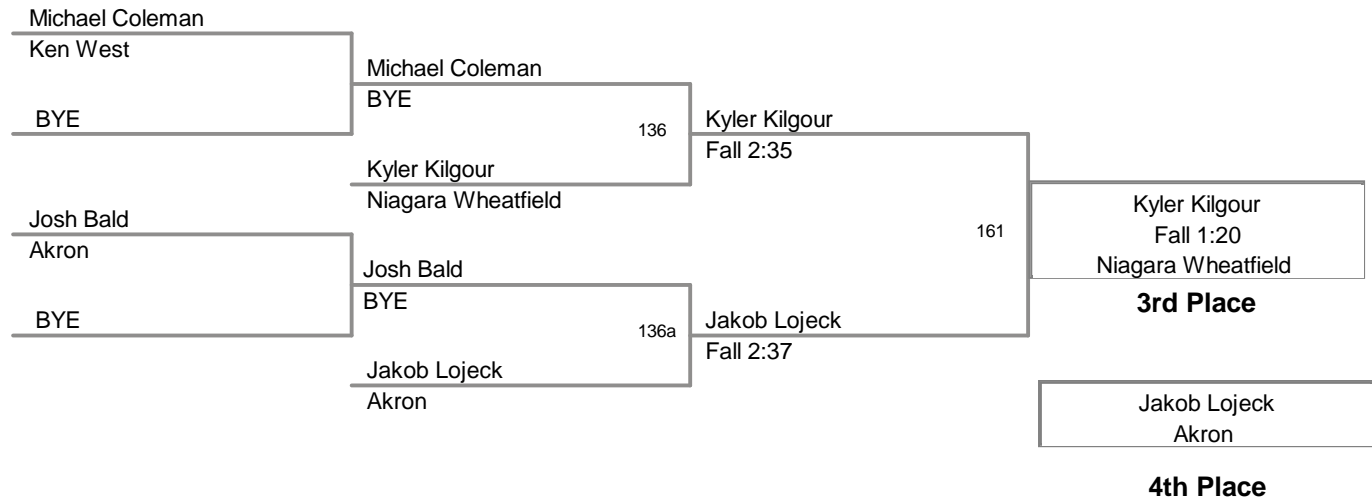

**120 Lbs**

North Tonawanda JV Tourna  
2013 North Tona Division

**126 Lbs**

North Tonawanda JV Tourna  
2013 North Tona Division

**132 Lbs**

North Tonawanda JV Tourna  
2013 North Tona Division

**138 Lbs**