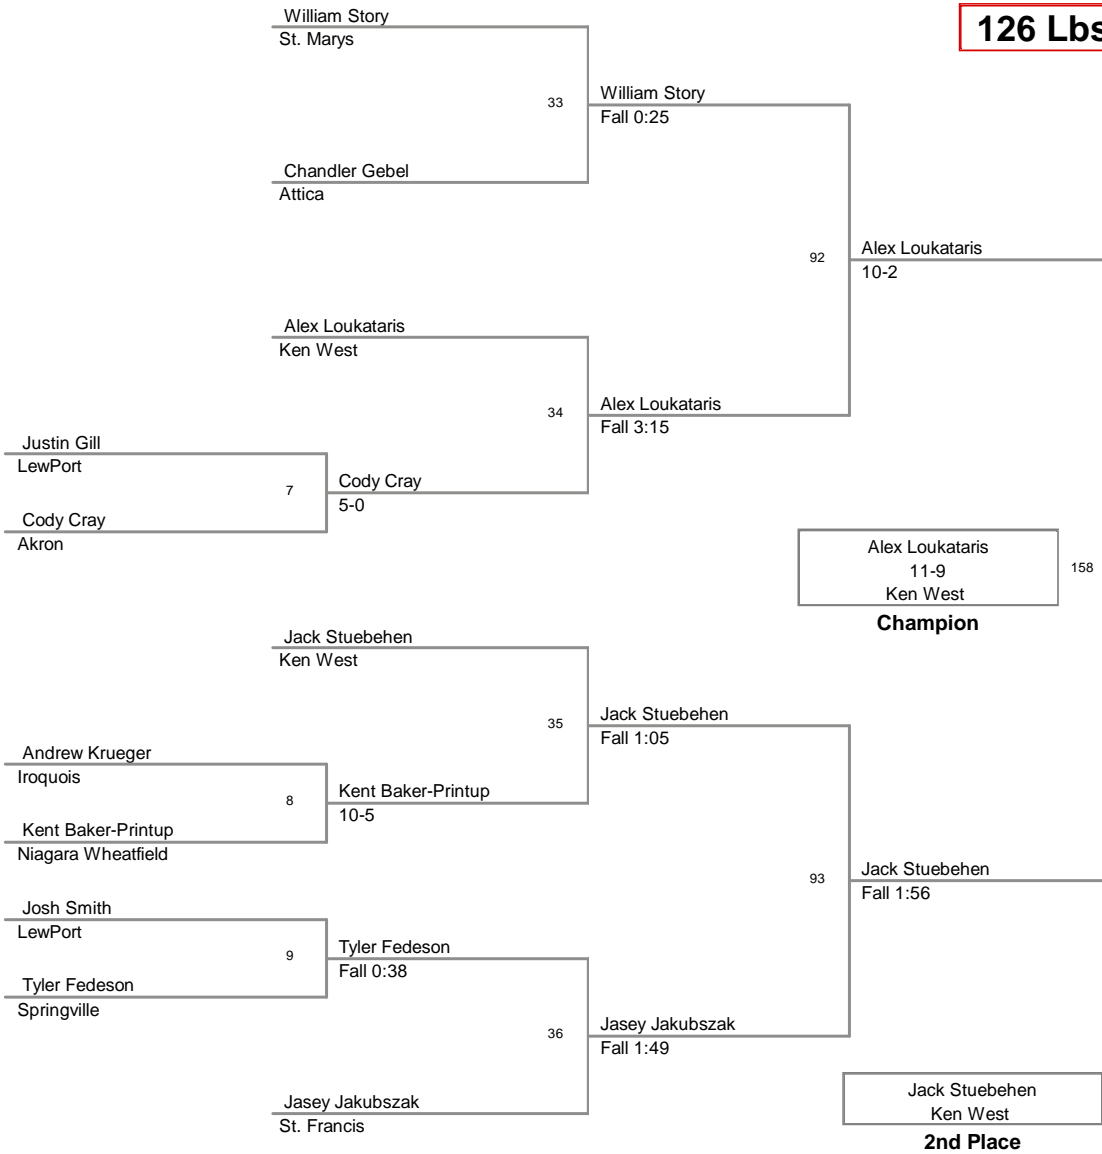

North Tonawanda JV Tourna
2013 North Tona Division

126 Lbs