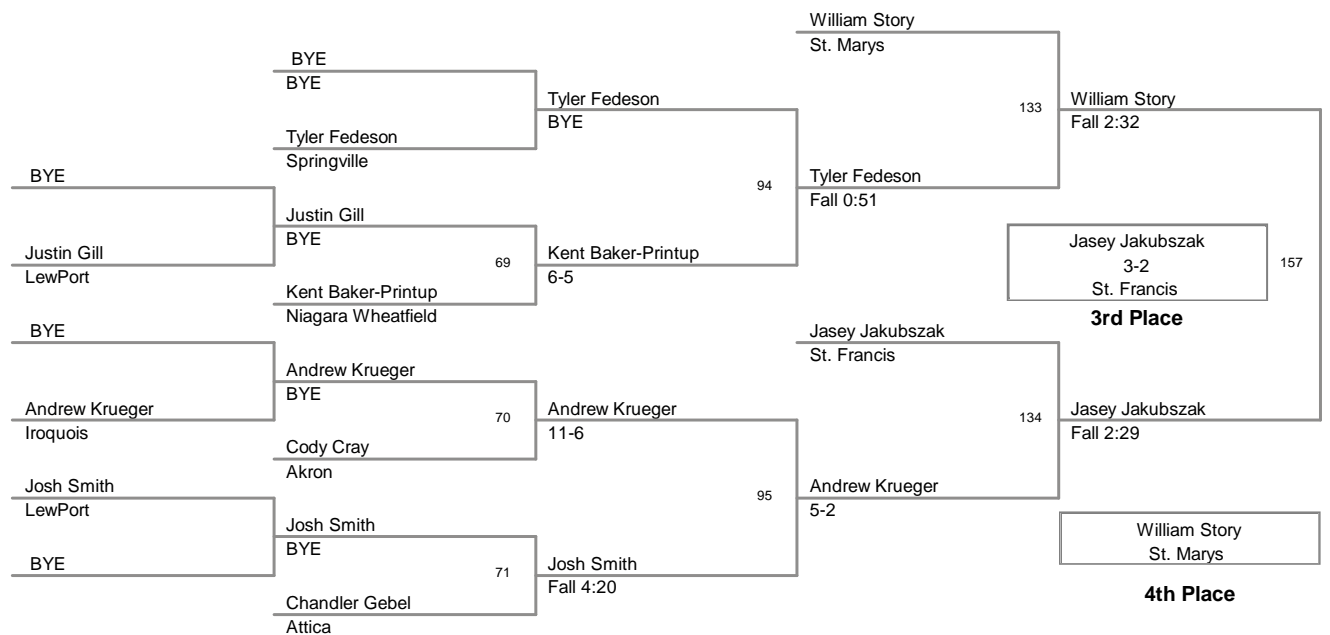

North Tonawanda JV Tournament  
2013 North Tona Division

**99 Lbs**

North Tonawanda JV Tourna  
2013 North Tona Division

**106 Lbs**

North Tonawanda JV Tournament  
2013 North Tona Division

**113 Lbs**

North Tonawanda JV Tourn:  
2013 North Tona Division

**120 Lbs**

North Tonawanda JV Tourna  
2013 North Tona Division

**126 Lbs**

North Tonawanda JV Tourna  
2013 North Tona Division

**132 Lbs**

North Tonawanda JV Tourna  
2013 North Tona Division

**138 Lbs**