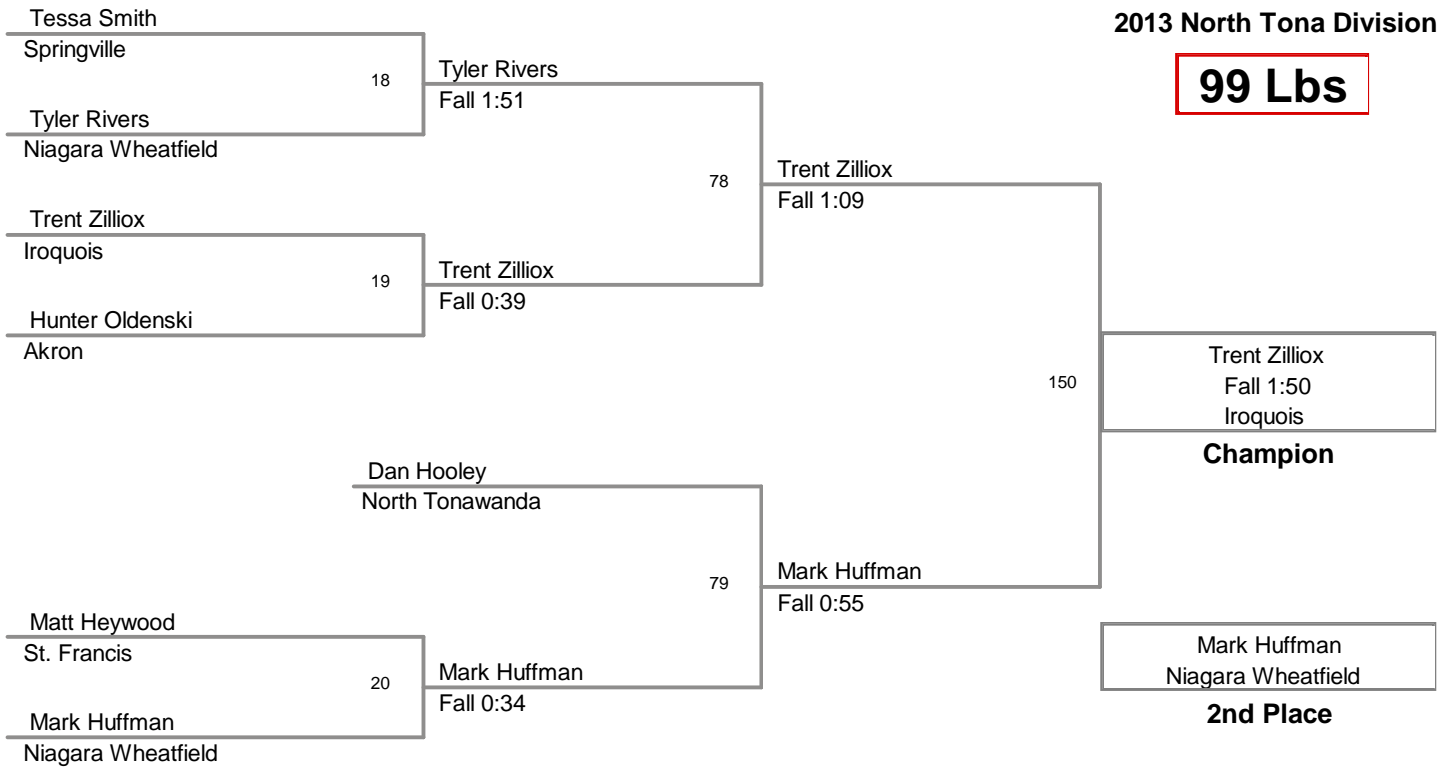

North Tonawanda JV Tournament  
2013 North Tona Division

**99 Lbs**

North Tonawanda JV Tourna  
2013 North Tona Division

**106 Lbs**

North Tonawanda JV Tournament  
2013 North Tona Division

**113 Lbs**

North Tonawanda JV Tourn:  
2013 North Tona Division