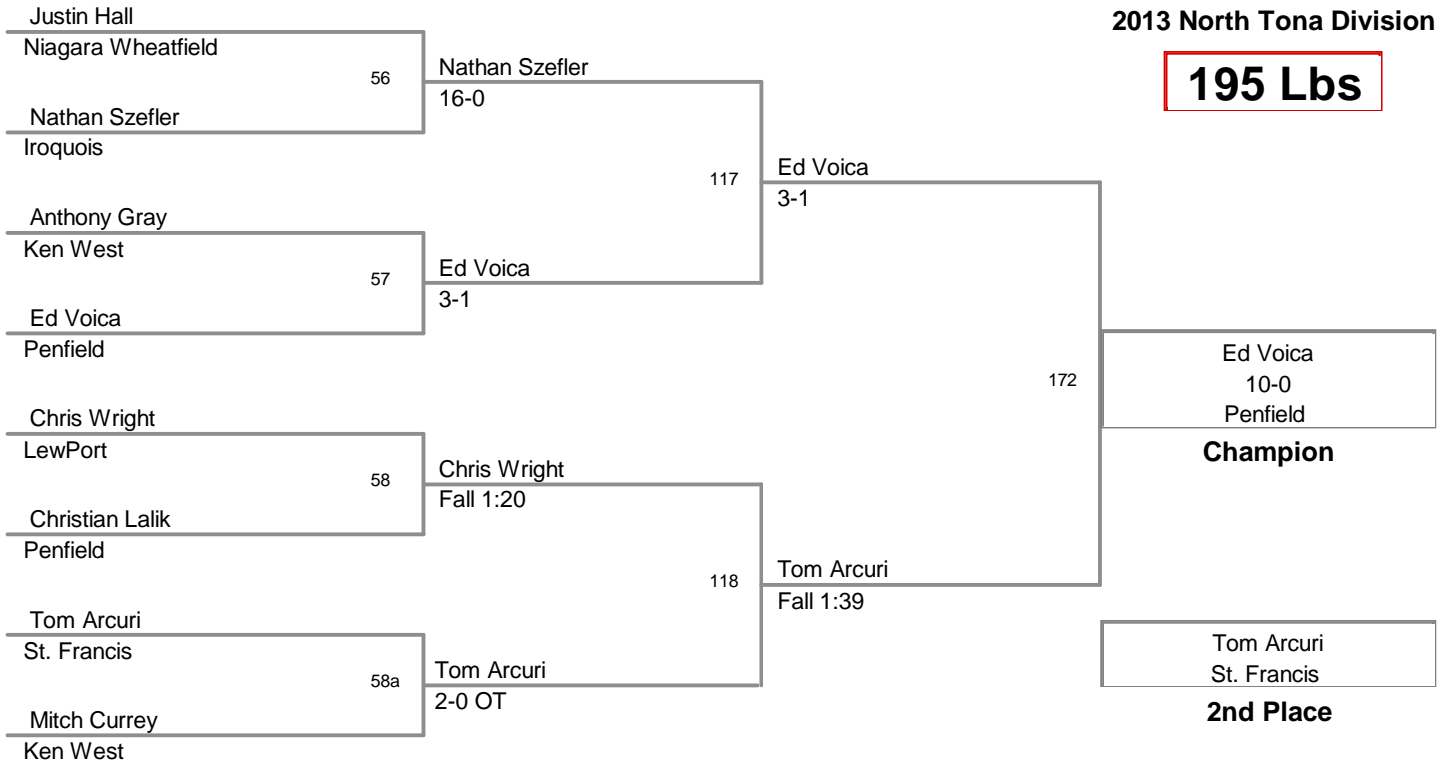

**2nd Place**

**3rd Place**

North Tonawanda JV Tourna  
2013 North Tona Division

**195 Lbs**

North Tonawanda JV Tournament  
2013 North Tona Division

**220 Lbs**

North Tonawanda JV Tournament  
2013 North Tona Division