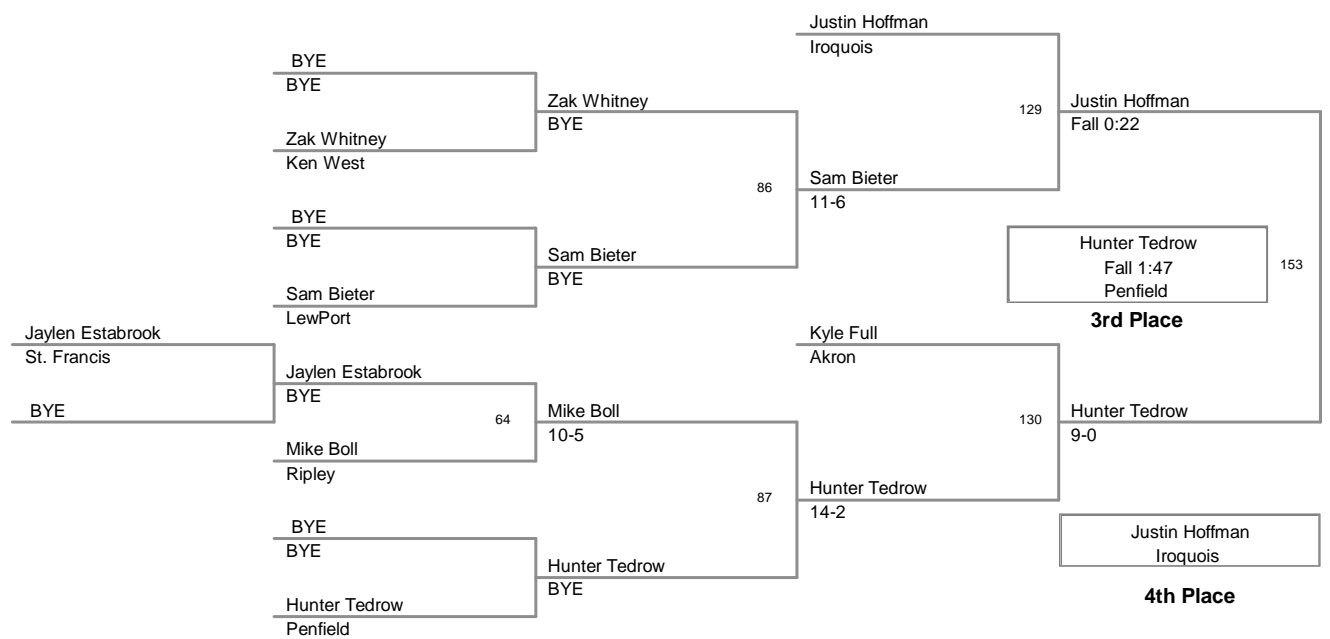

North Tonawanda JV Tournament  
2013 North Tona Division

**99 Lbs**

North Tonawanda JV Tourna  
2013 North Tona Division

**106 Lbs**

North Tonawanda JV Tournament  
2013 North Tona Division

**113 Lbs**

North Tonawanda JV Tourn:  
2013 North Tona Division