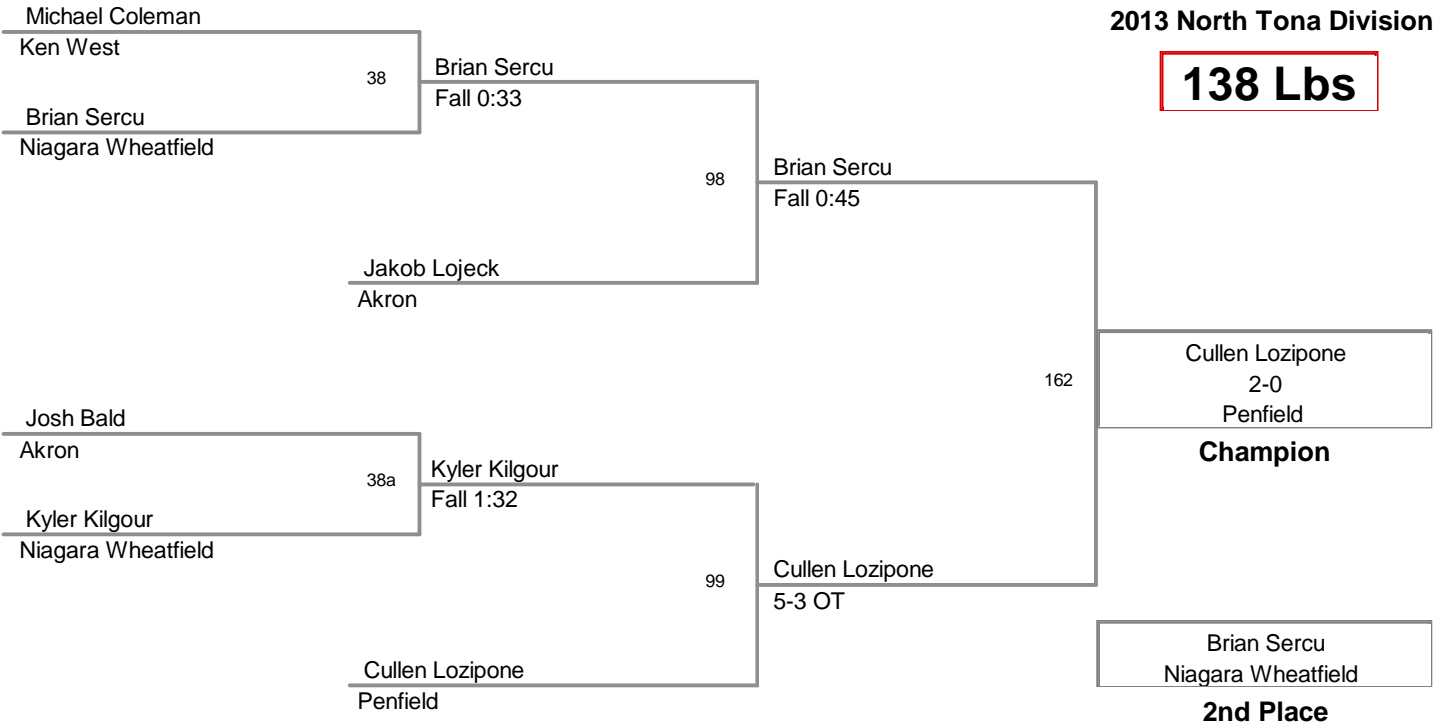

**120 Lbs**

North Tonawanda JV Tourna  
2013 North Tona Division

**126 Lbs**

North Tonawanda JV Tourna  
2013 North Tona Division

**132 Lbs**

North Tonawanda JV Tourna  
2013 North Tona Division

**138 Lbs**