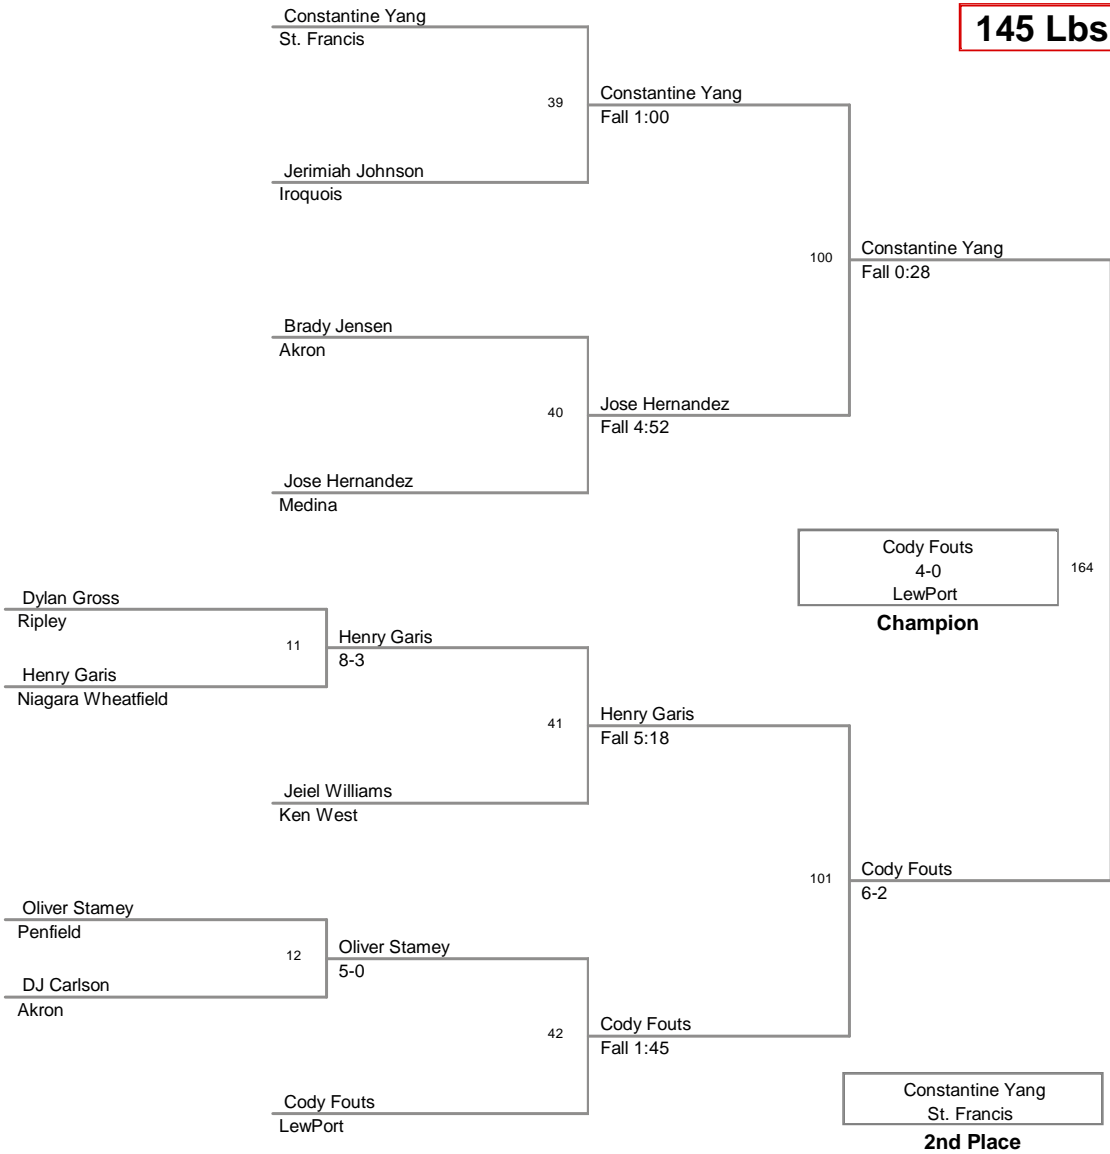

North Tonawanda JV Tournament
2013 North Tona Division

145 Lbs