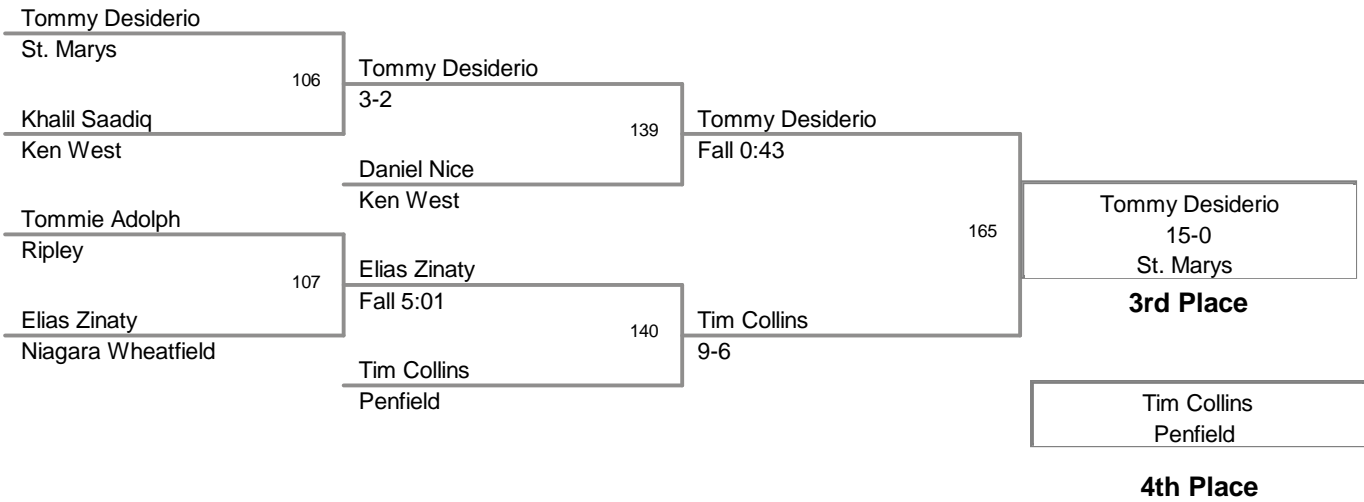

North Tonawanda JV Tournament  
2013 North Tona Division

**145 Lbs**

North Tonawanda JV Tourna  
2013 North Tona Division

**152 Lbs**

North Tonawanda JV Tournament  
2013 North Tona Division

**160 Lbs**

North Tonawanda JV Tourna  
2013 North Tona Division