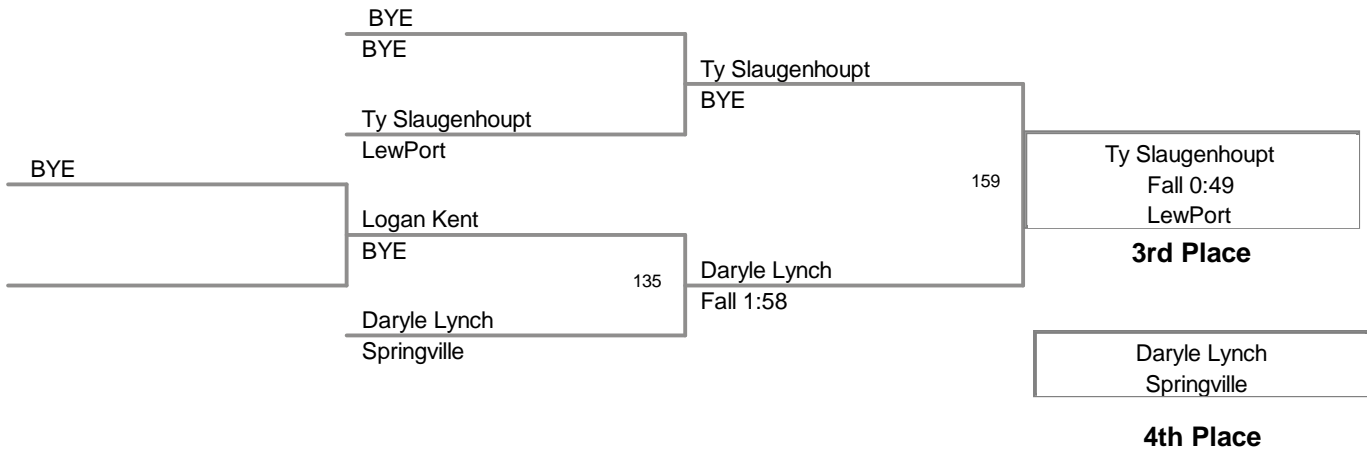

**120 Lbs**

North Tonawanda JV Tourna  
2013 North Tona Division

**126 Lbs**

North Tonawanda JV Tourna  
2013 North Tona Division

**132 Lbs**

North Tonawanda JV Tourna  
2013 North Tona Division

**138 Lbs**