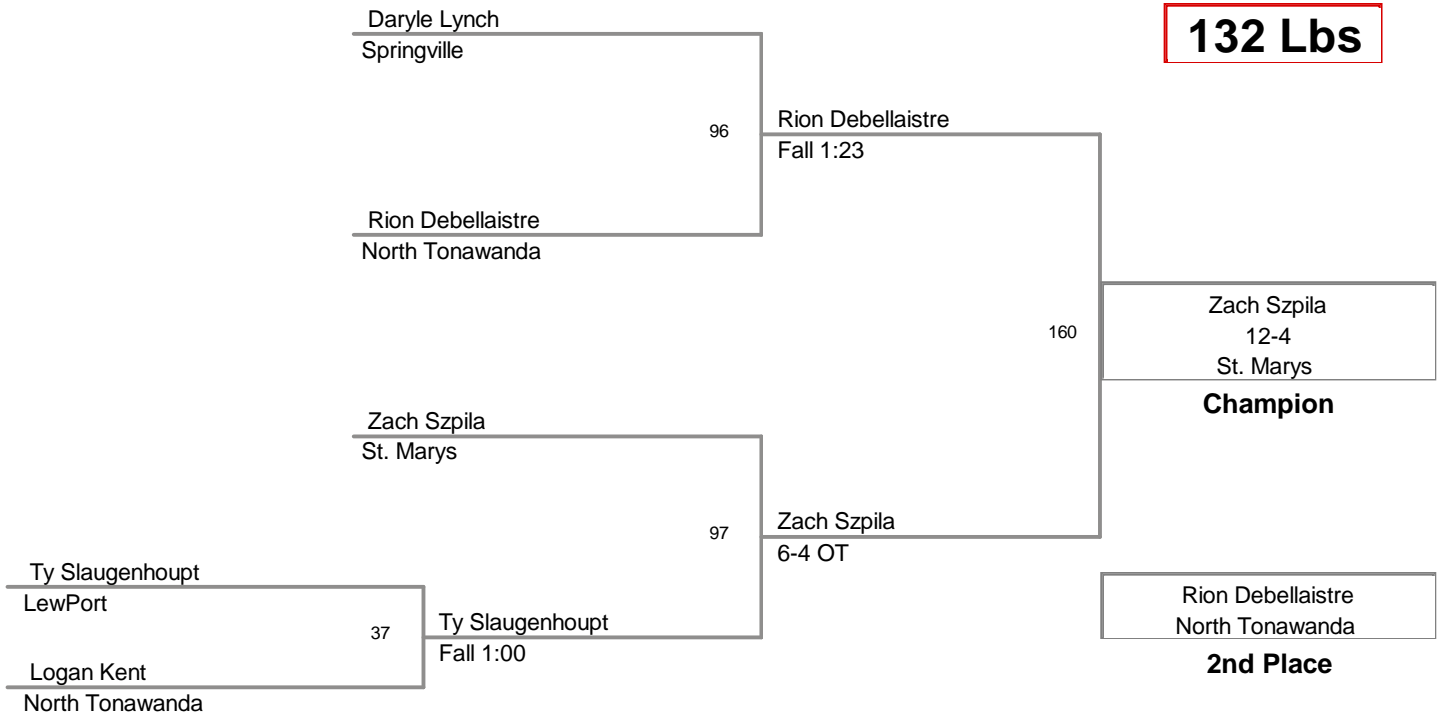

**120 Lbs**

North Tonawanda JV Tourna  
2013 North Tona Division

**126 Lbs**

North Tonawanda JV Tourna  
2013 North Tona Division

**132 Lbs**

North Tonawanda JV Tourna  
2013 North Tona Division

**138 Lbs**