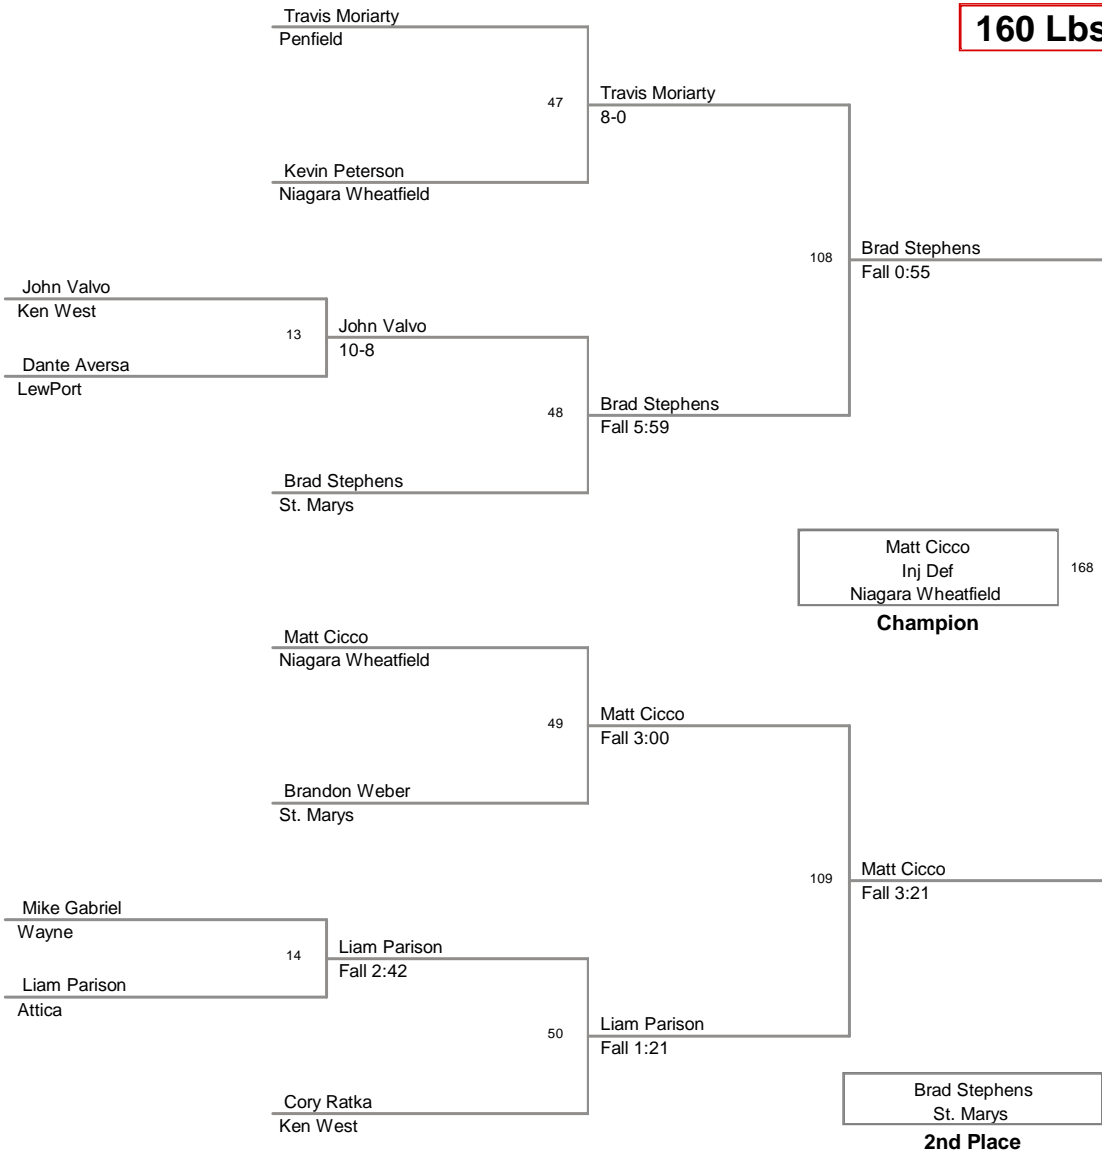

North Tonawanda JV Tournament  
2013 North Tona Division

**145 Lbs**

North Tonawanda JV Tourna  
2013 North Tona Division

**152 Lbs**

North Tonawanda JV Tournament  
2013 North Tona Division

**160 Lbs**

North Tonawanda JV Tourna  
2013 North Tona Division