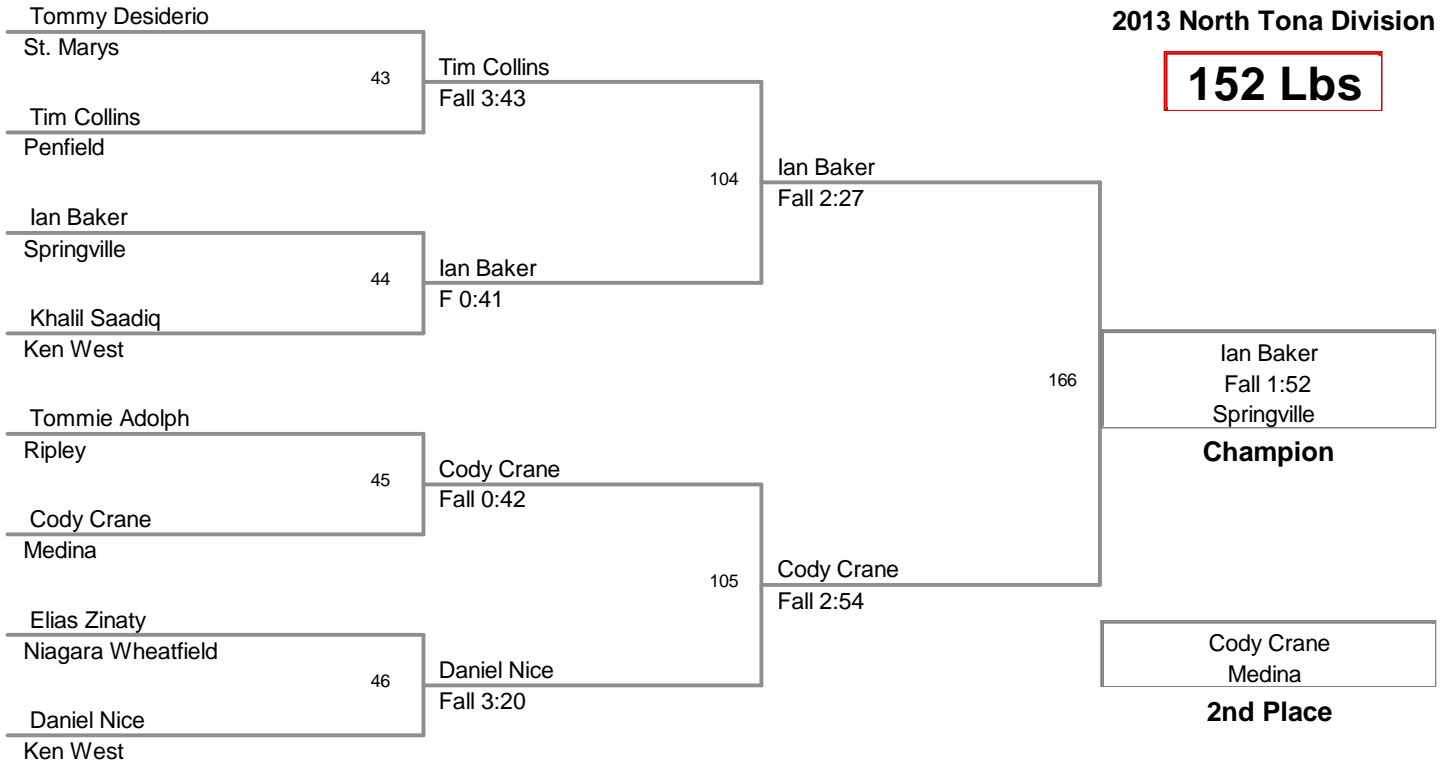

North Tonawanda JV Tournament  
2013 North Tona Division

**145 Lbs**

North Tonawanda JV Tourna  
2013 North Tona Division

**152 Lbs**

North Tonawanda JV Tournament  
2013 North Tona Division

**160 Lbs**

North Tonawanda JV Tourna  
2013 North Tona Division