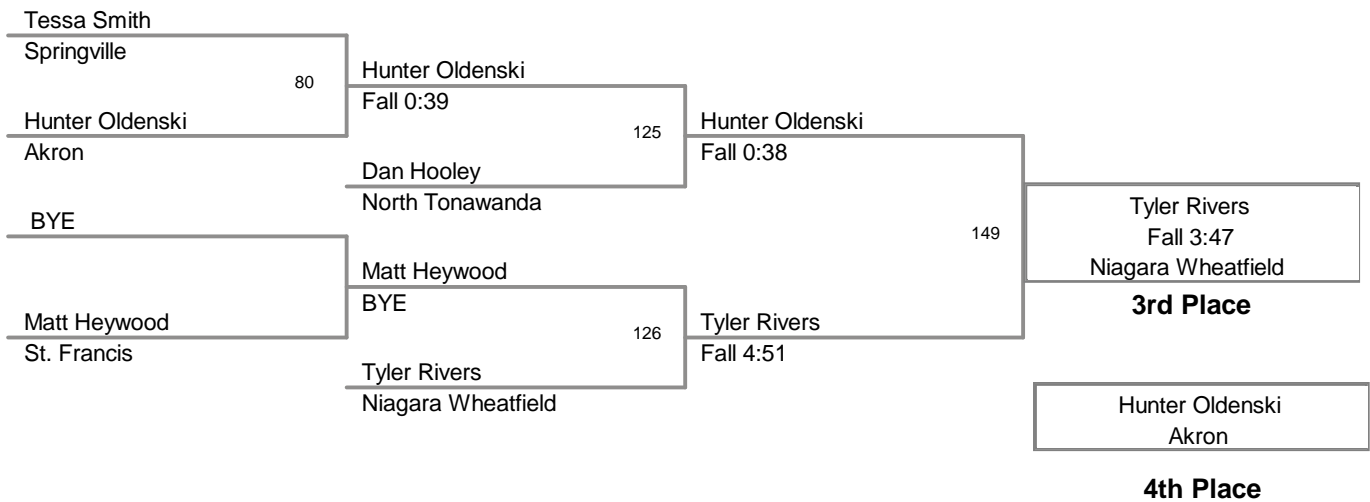

North Tonawanda JV Tournament  
2013 North Tona Division

**99 Lbs**

North Tonawanda JV Tourna  
2013 North Tona Division

**106 Lbs**

North Tonawanda JV Tournament  
2013 North Tona Division

**113 Lbs**

North Tonawanda JV Tourn:  
2013 North Tona Division