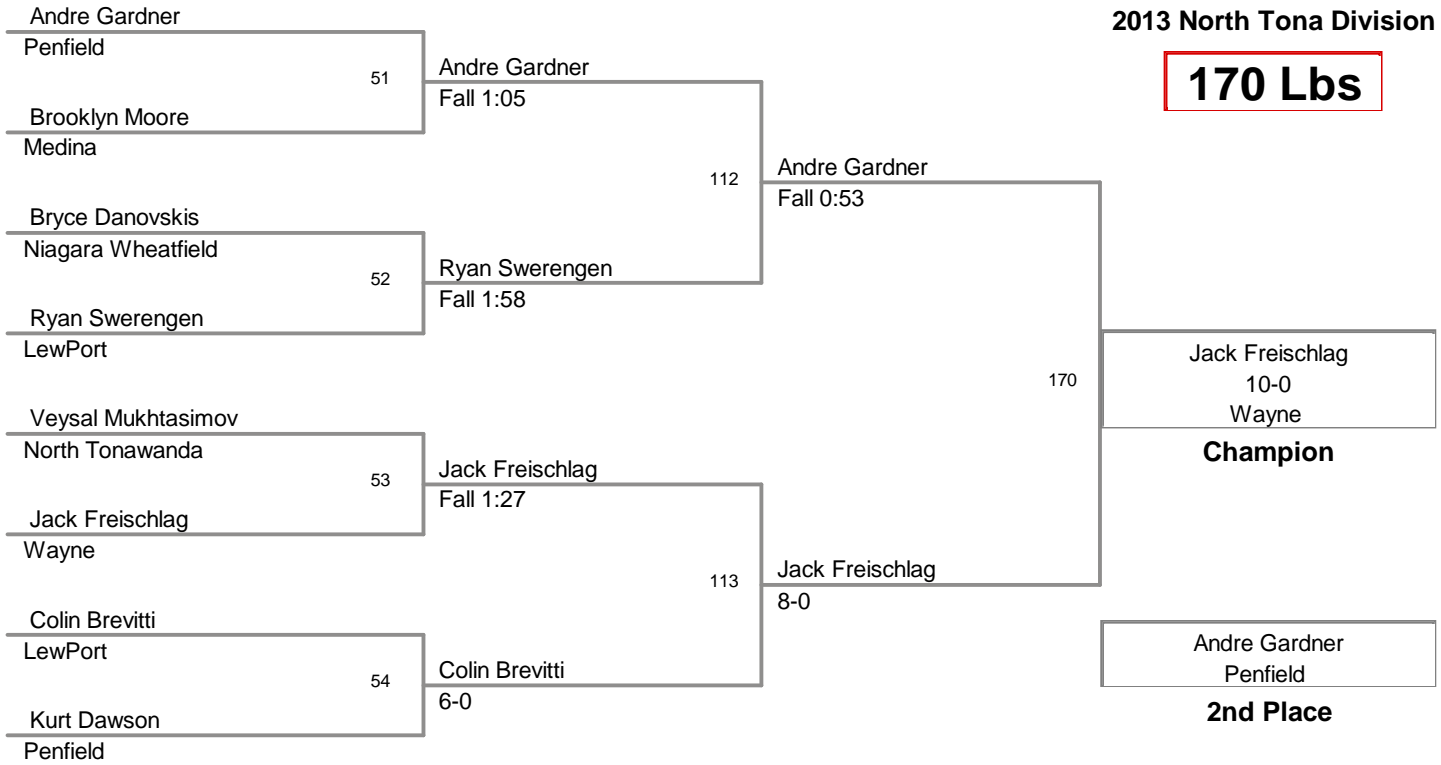

North Tonawanda JV Tourna
2013 North Tona Division

170 Lbs