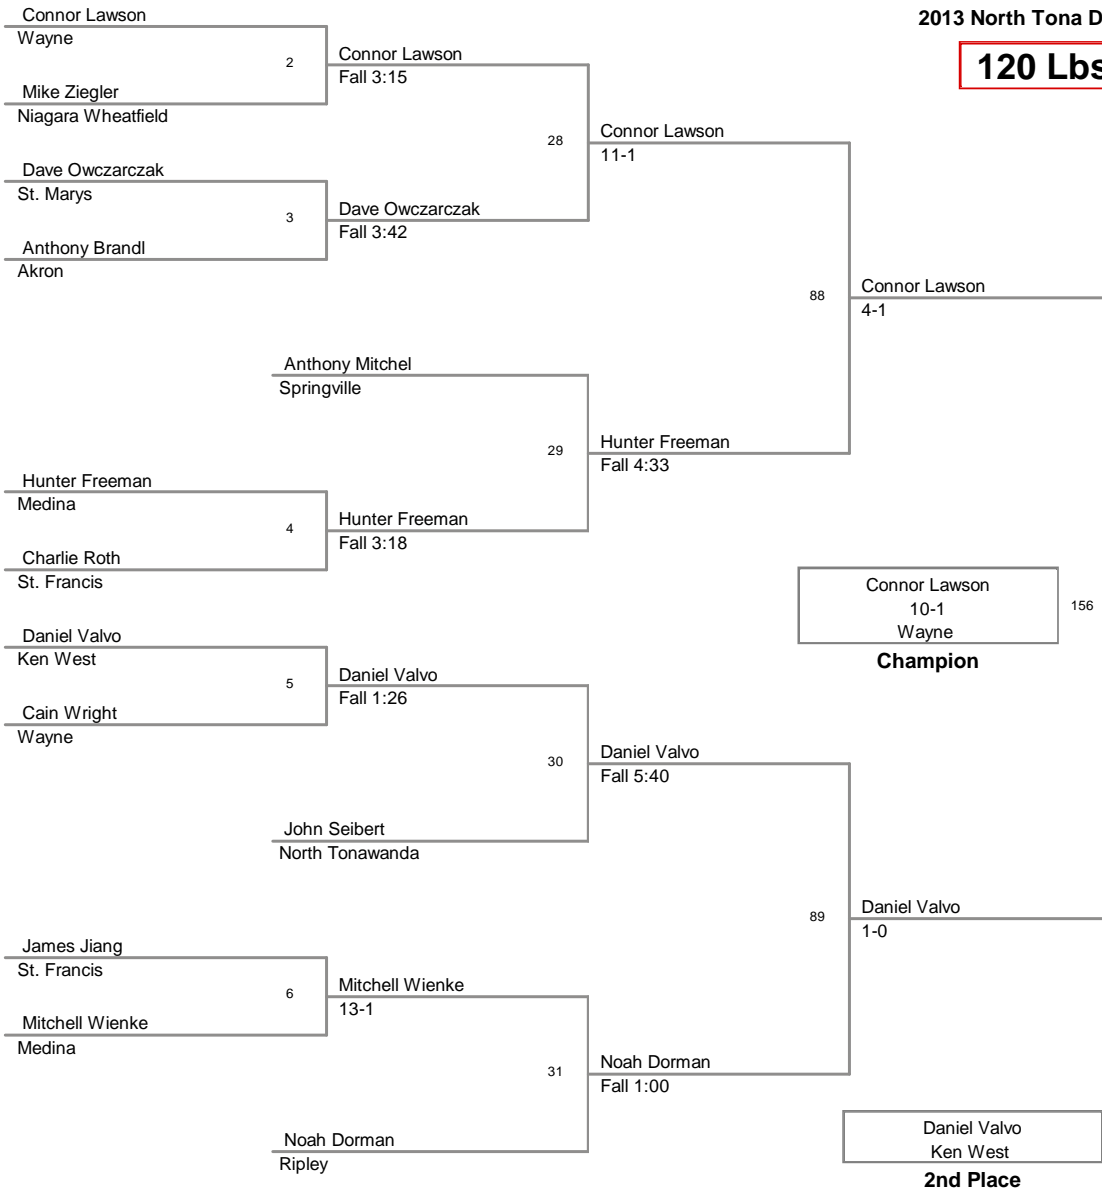

North Tonawanda JV Tournament  
2013 North Tona Division

**99 Lbs**

North Tonawanda JV Tourna  
2013 North Tona Division

**106 Lbs**

North Tonawanda JV Tournament  
2013 North Tona Division

**113 Lbs**

North Tonawanda JV Tourn:  
2013 North Tona Division

**120 Lbs**

North Tonawanda JV Tourna  
2013 North Tona Division

**126 Lbs**

North Tonawanda JV Tourna  
2013 North Tona Division

**132 Lbs**

North Tonawanda JV Tourna  
2013 North Tona Division

**138 Lbs**