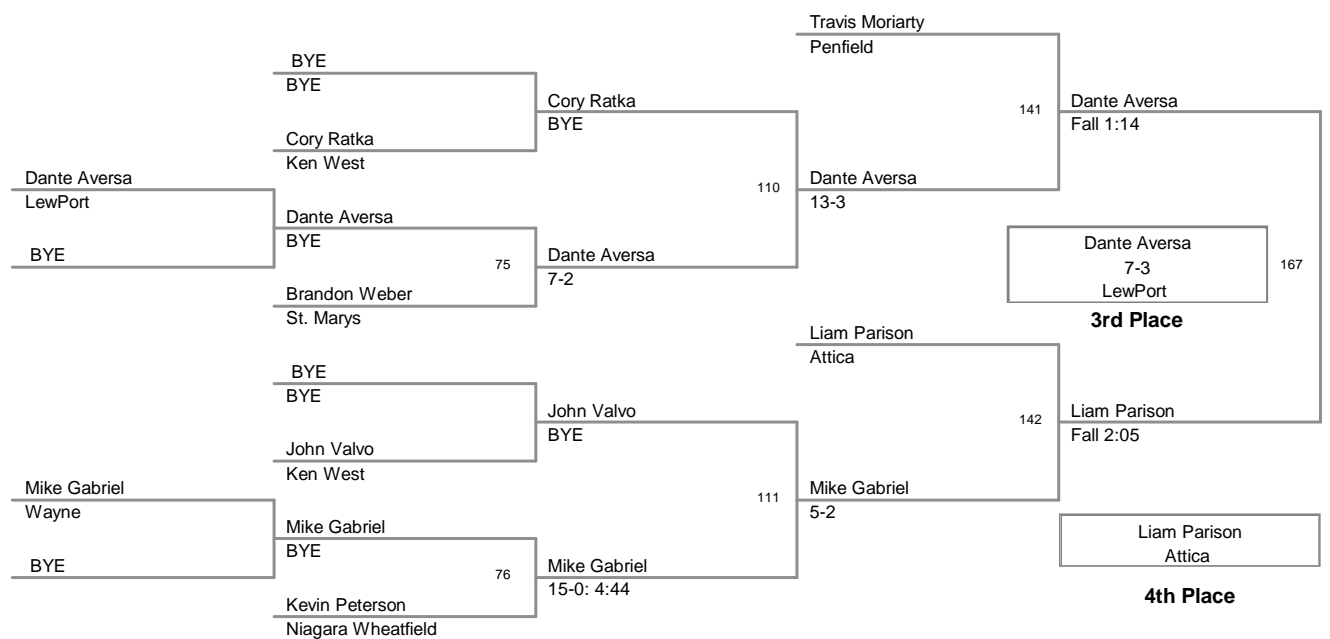

North Tonawanda JV Tournament  
2013 North Tona Division

**145 Lbs**

North Tonawanda JV Tourna  
2013 North Tona Division

**152 Lbs**

North Tonawanda JV Tournament  
2013 North Tona Division

**160 Lbs**

North Tonawanda JV Tourna  
2013 North Tona Division