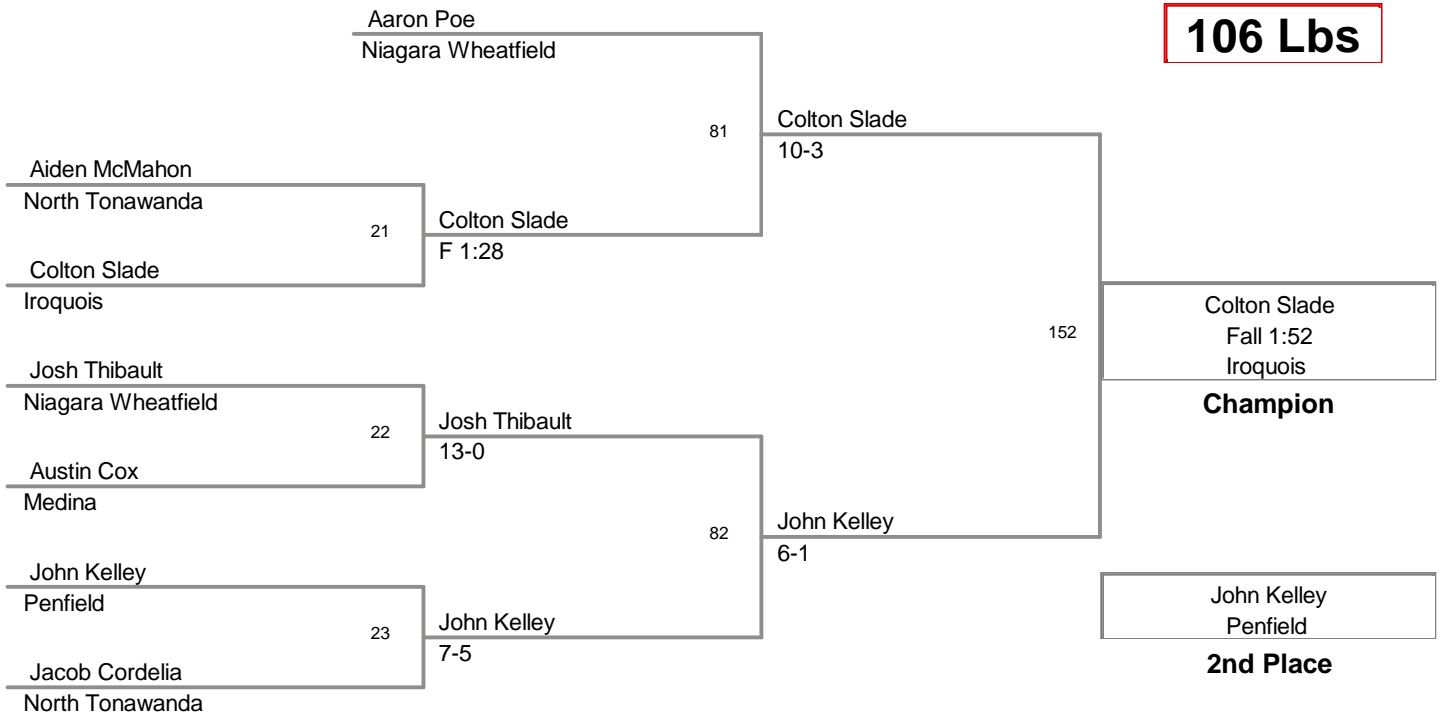

North Tonawanda JV Tournament  
2013 North Tona Division

**99 Lbs**

North Tonawanda JV Tourna  
2013 North Tona Division

**106 Lbs**

North Tonawanda JV Tournament  
2013 North Tona Division

**113 Lbs**

North Tonawanda JV Tourn:  
2013 North Tona Division

**120 Lbs**

North Tonawanda JV Tourna  
2013 North Tona Division

**126 Lbs**

North Tonawanda JV Tourna  
2013 North Tona Division

**132 Lbs**

North Tonawanda JV Tourna  
2013 North Tona Division

**138 Lbs**