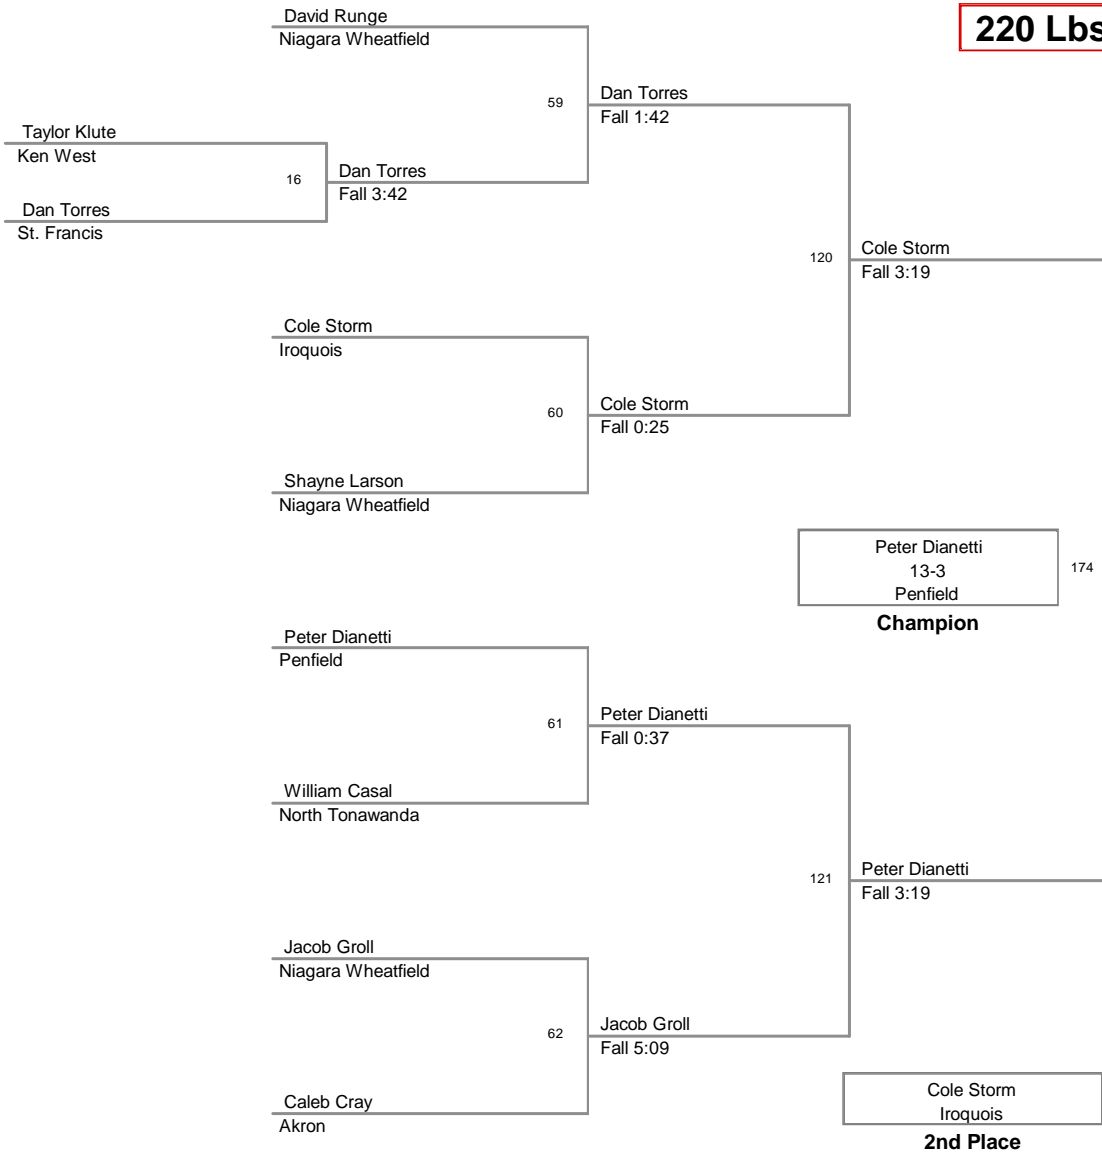

**2nd Place**

**3rd Place**

North Tonawanda JV Tourna  
2013 North Tona Division

**195 Lbs**

North Tonawanda JV Tournament  
2013 North Tona Division

**220 Lbs**

North Tonawanda JV Tournament  
2013 North Tona Division