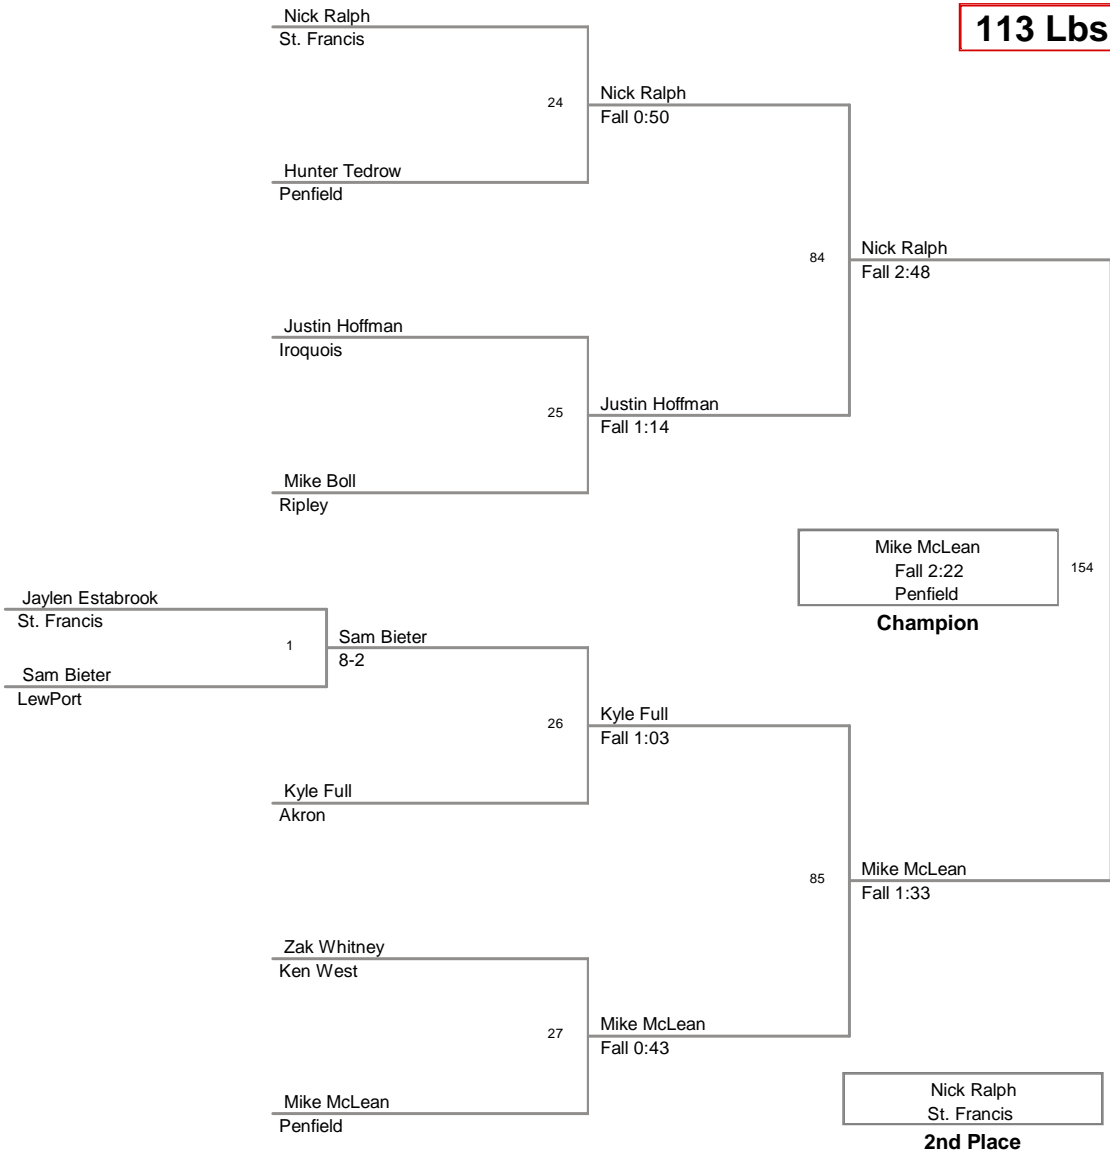

North Tonawanda JV Tournament  
2013 North Tona Division

**99 Lbs**

North Tonawanda JV Tourna  
2013 North Tona Division

**106 Lbs**

North Tonawanda JV Tournament  
2013 North Tona Division

**113 Lbs**

North Tonawanda JV Tourn:  
2013 North Tona Division

**120 Lbs**

North Tonawanda JV Tourna  
2013 North Tona Division

**126 Lbs**

North Tonawanda JV Tourna  
2013 North Tona Division

**132 Lbs**

North Tonawanda JV Tourna  
2013 North Tona Division

**138 Lbs**