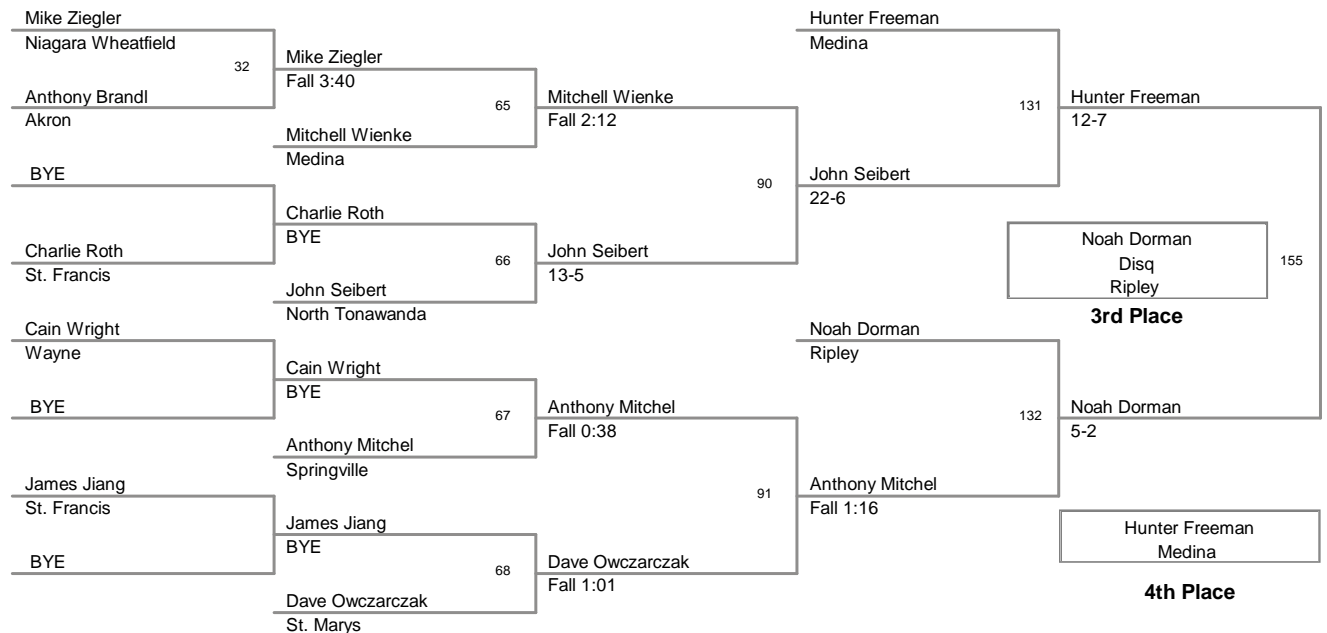

North Tonawanda JV Tourn:
2013 North Tona Division

120 Lbs