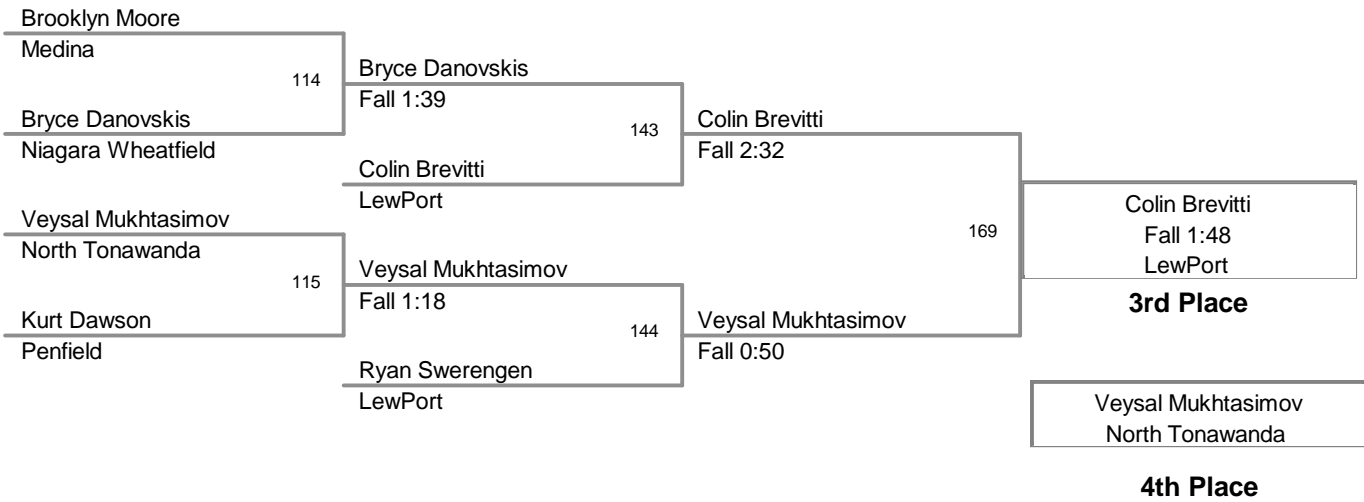

North Tonawanda JV Tourna
2013 North Tona Division

170 Lbs