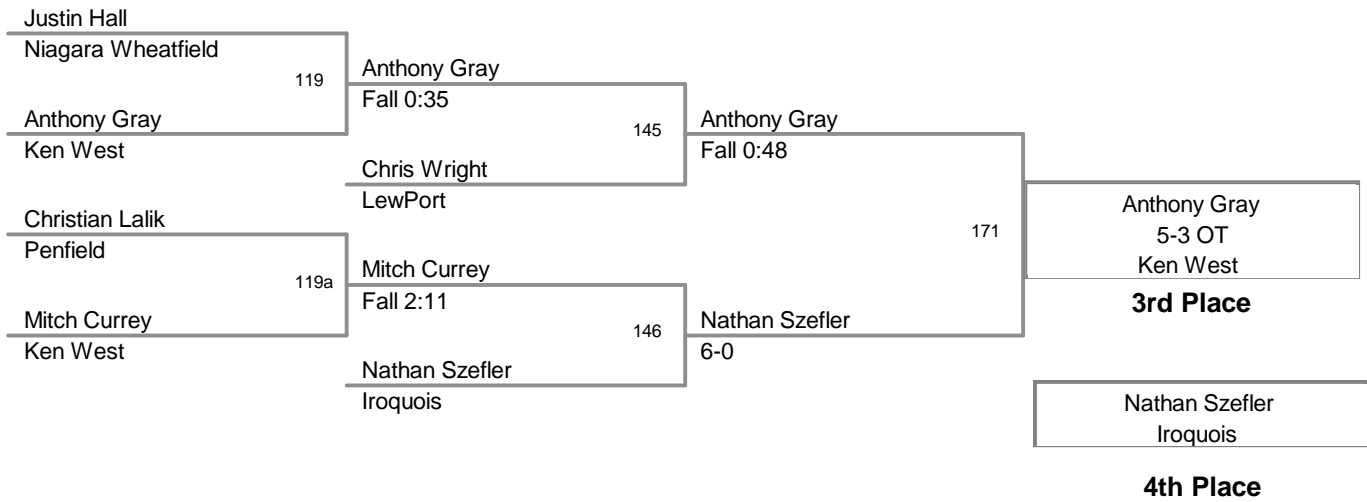

North Tonawanda JV Tourna
2013 North Tona Division

195 Lbs