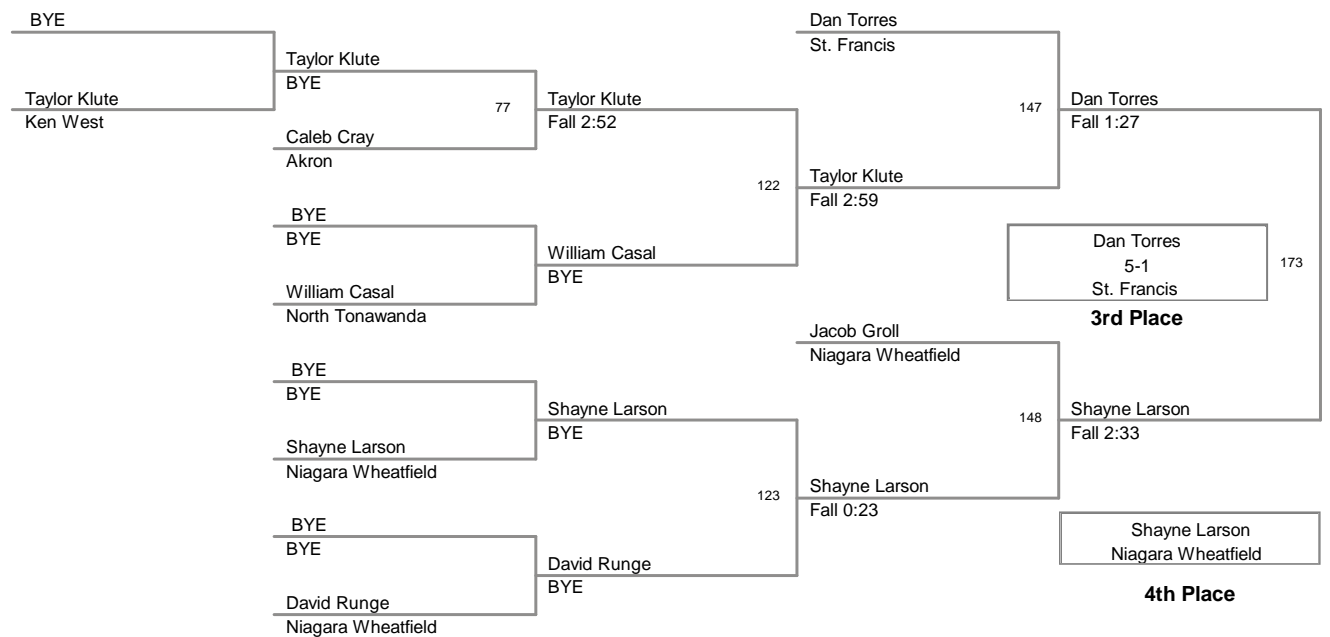

**2nd Place**

**3rd Place**

North Tonawanda JV Tourna  
2013 North Tona Division

**195 Lbs**

North Tonawanda JV Tournament  
2013 North Tona Division

**220 Lbs**

North Tonawanda JV Tournament  
2013 North Tona Division

**285 Lbs**

Laith Alsous LewPort	17	Jeremy Blose
Jeremy Blose North Tonawanda		2-1

Ryan Perl Attica	63	Laith Alsous
Laith Alsous LewPort		Fall 2:58

Jeremy Blose North Tonawanda	124	Jeremy Blose
Ryan Perl Attica		6-0