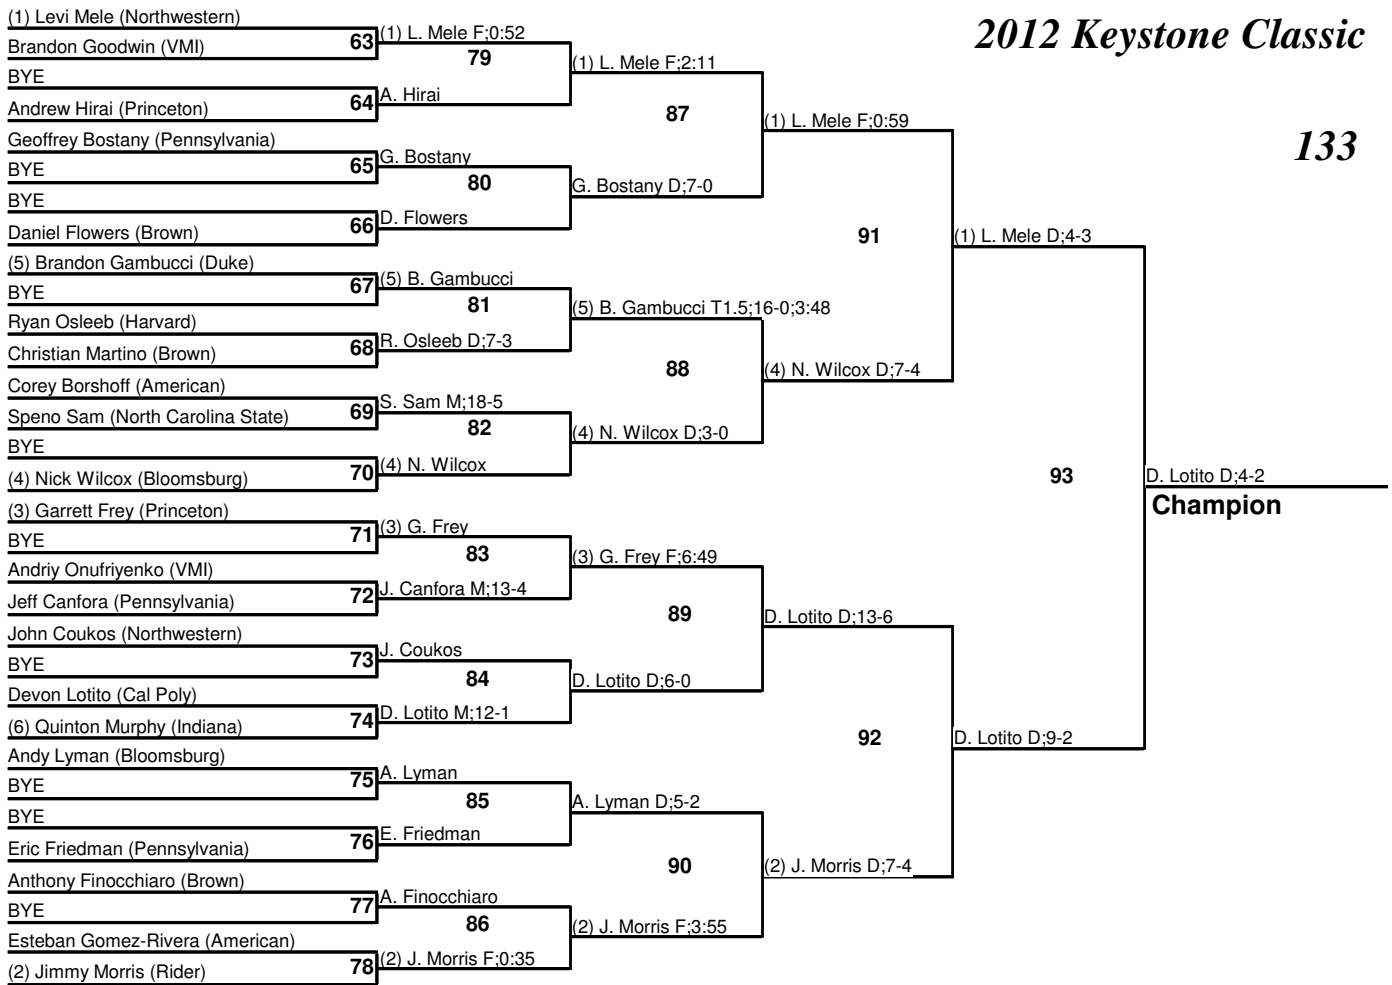

2012 Keystone Classic

133