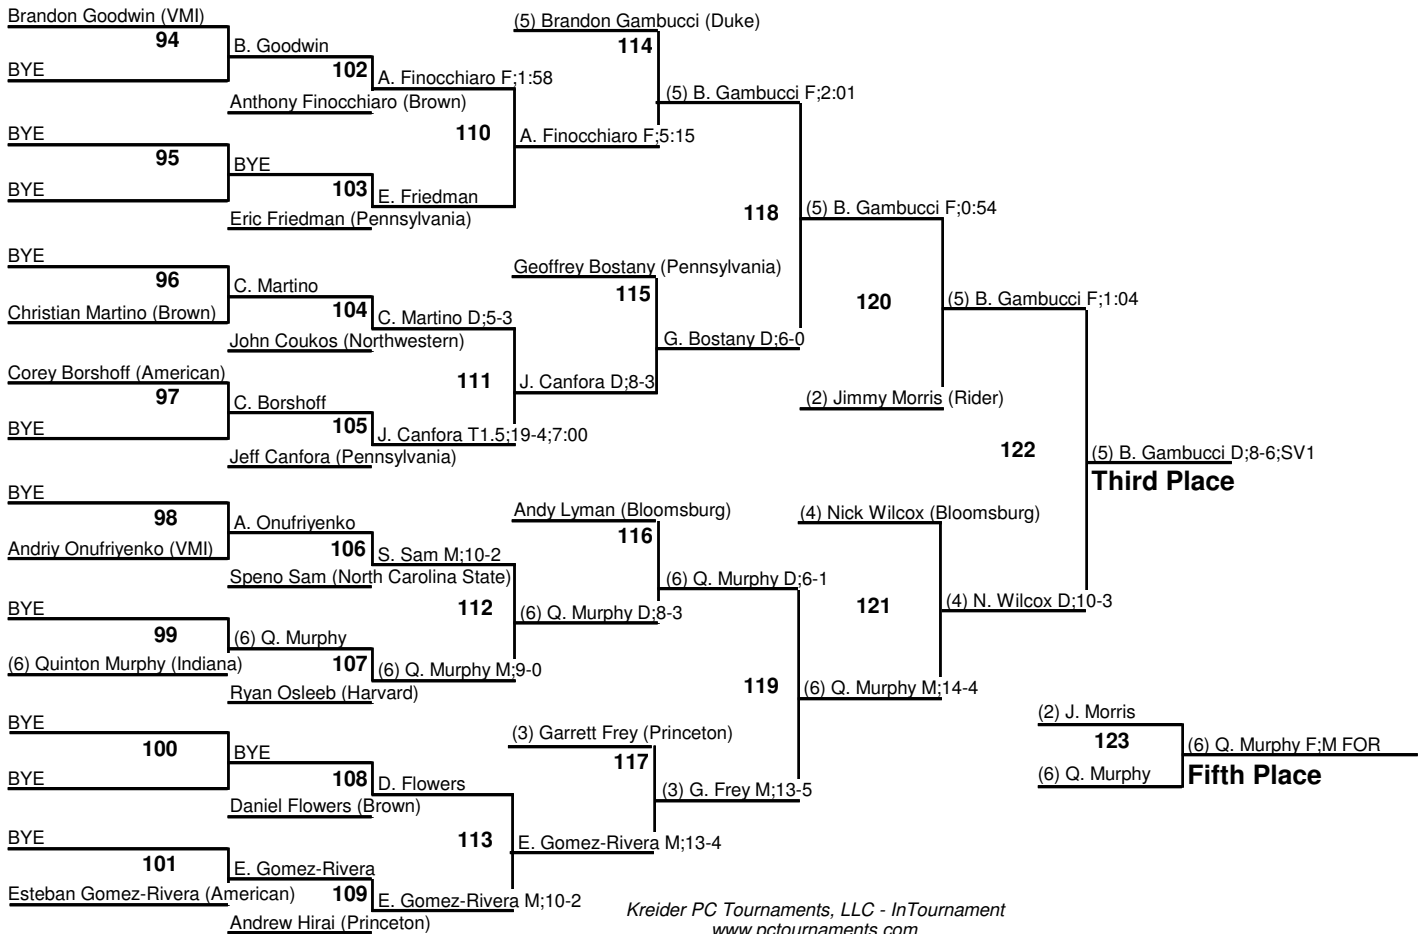

2012 Keystone Classic

133