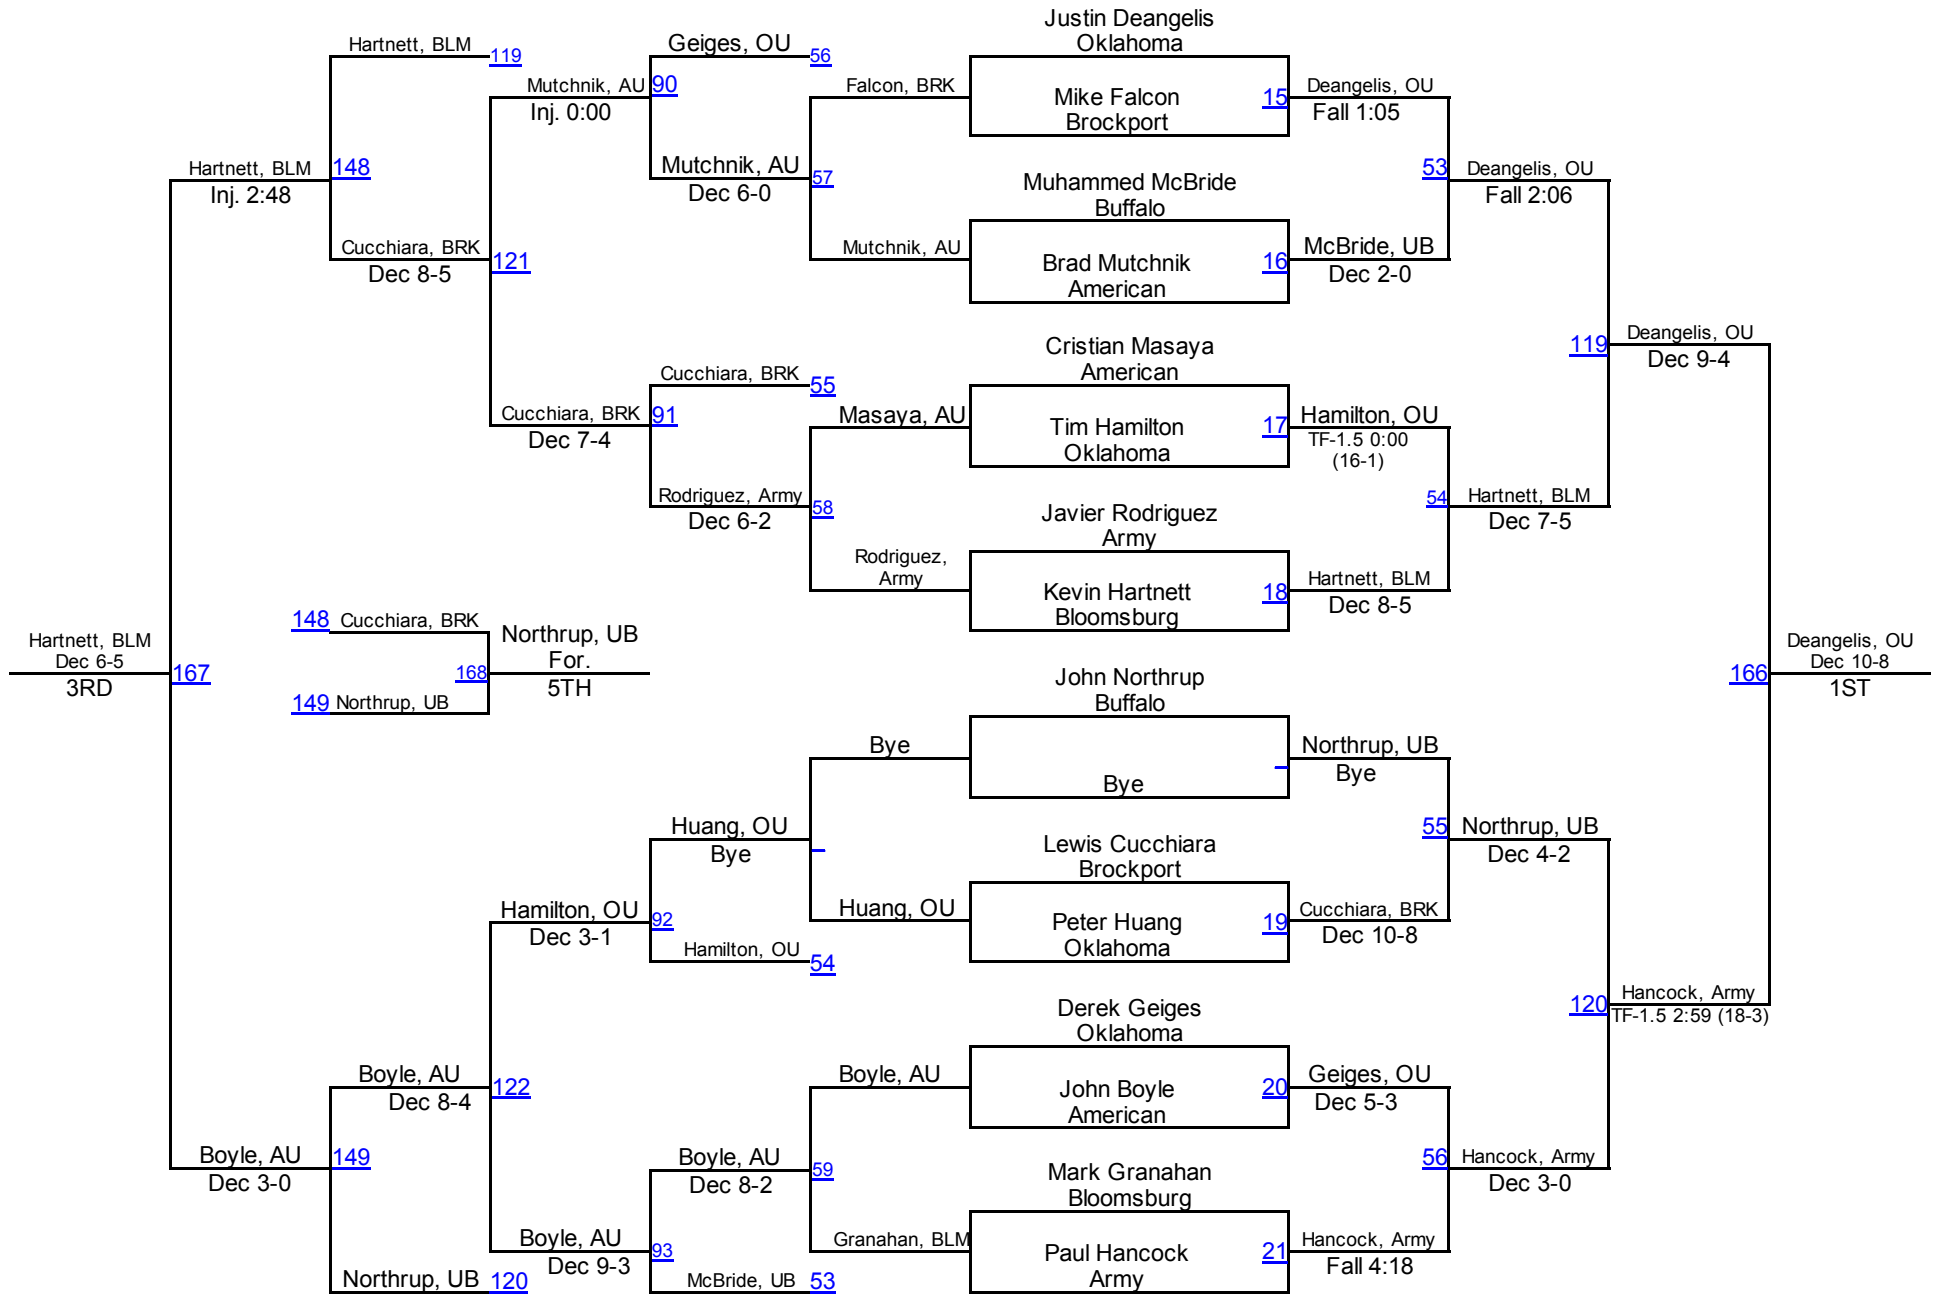

Team Scores

	Team Name	Points	1st	2nd	3rd	4th	5th	6th	Total	Quarterfinal	Champ. Round 1	Semifinal	Cons. Round 1	Cons. Semi	1st Place Match	3rd Place Match	5th Place Match	Cons. Round 2	Cons. Round 3
1.	Oklahoma	168.0	6	3	2	1	0	2	14	10	12	9	4	3	6	2	0	3	1
2.	Bloomsburg	133.0	2	2	4	2	0	1	11	10	8	4	2	6	2	4	0	1	1
3.	Army	101.0	1	2	2	2	3	1	11	8	8	3	5	4	1	2	3	6	3
4.	Buffalo	95.5	0	2	1	2	4	2	11	7	12	2	1	3	0	1	4	5	3
5.	American	91.0	1	1	1	2	2	2	9	4	6	2	5	3	1	1	2	6	5
6.	Brockport	31.5	0	0	0	1	1	2	4	1	10	0	7	1	0	0	1	7	1

Brockport/Oklahoma Invitational

125

Brockport/Oklahoma Invitational

133

Brockport/Oklahoma Invitational

149

Brockport/Oklahoma Invitational

157

Brockport/Oklahoma Invitational

174

Brockport/Oklahoma Invitational

184

Brockport/Oklahoma Invitational

197

Brockport/Oklahoma Invitational

285