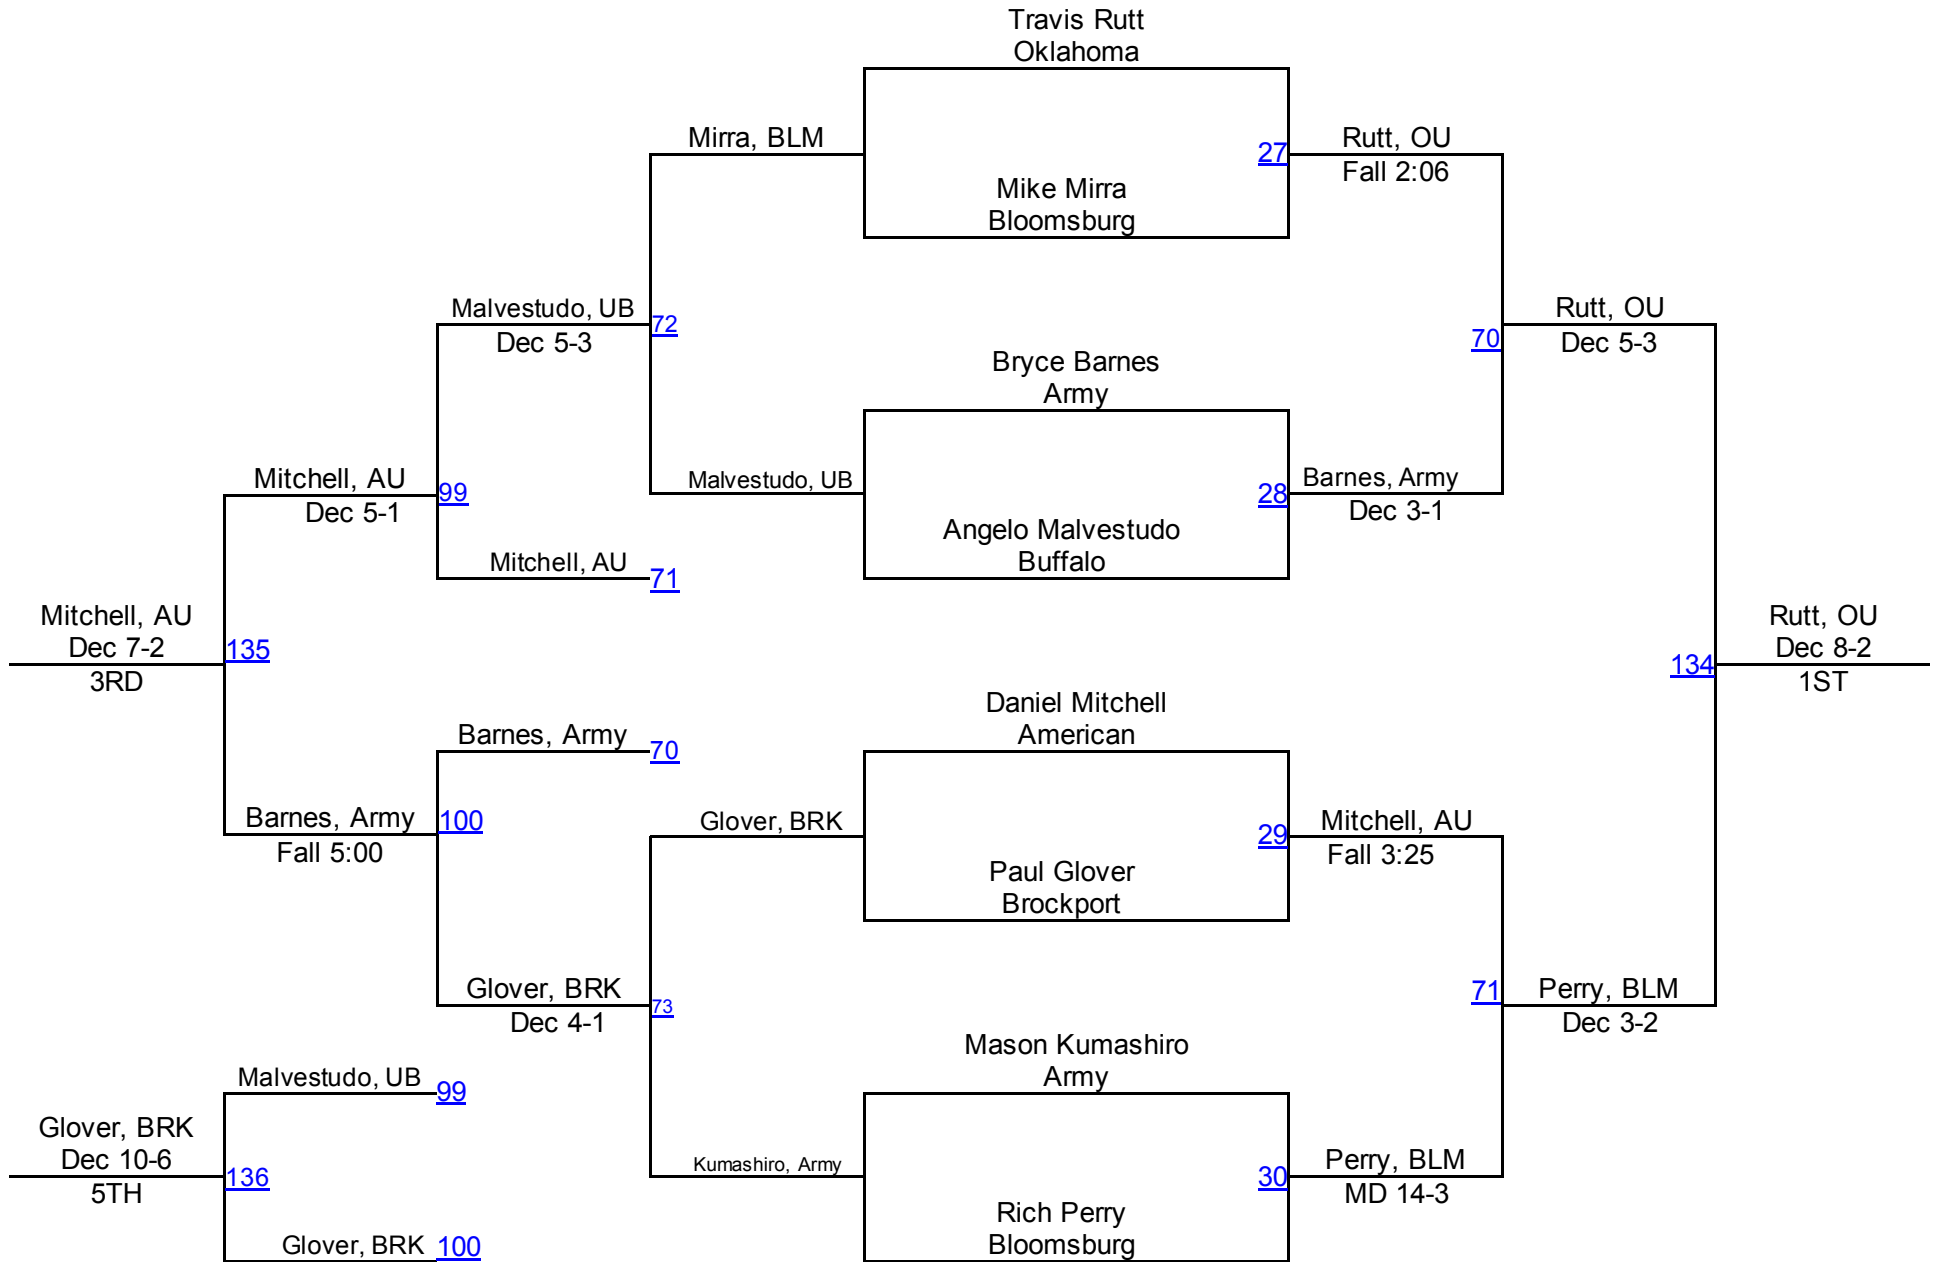

Team Scores

	Team Name	Points	1st	2nd	3rd	4th	5th	6th	Total	Quarterfinal	Champ. Round 1	Semifinal	Cons. Round 1	Cons. Semi	1st Place Match	3rd Place Match	5th Place Match	Cons. Round 2	Cons. Round 3
1.	Oklahoma	168.0	6	3	2	1	0	2	14	10	12	9	4	3	6	2	0	3	1
2.	Bloomsburg	133.0	2	2	4	2	0	1	11	10	8	4	2	6	2	4	0	1	1
3.	Army	101.0	1	2	2	2	3	1	11	8	8	3	5	4	1	2	3	6	3
4.	Buffalo	95.5	0	2	1	2	4	2	11	7	12	2	1	3	0	1	4	5	3
5.	American	91.0	1	1	1	2	2	2	9	4	6	2	5	3	1	1	2	6	5
6.	Brockport	31.5	0	0	0	1	1	2	4	1	10	0	7	1	0	0	1	7	1

Brockport/Oklahoma Invitational

125

Brockport/Oklahoma Invitational

133

Brockport/Oklahoma Invitational

149

Brockport/Oklahoma Invitational

157

Brockport/Oklahoma Invitational

174

Brockport/Oklahoma Invitational

184

Brockport/Oklahoma Invitational

197

Brockport/Oklahoma Invitational

285