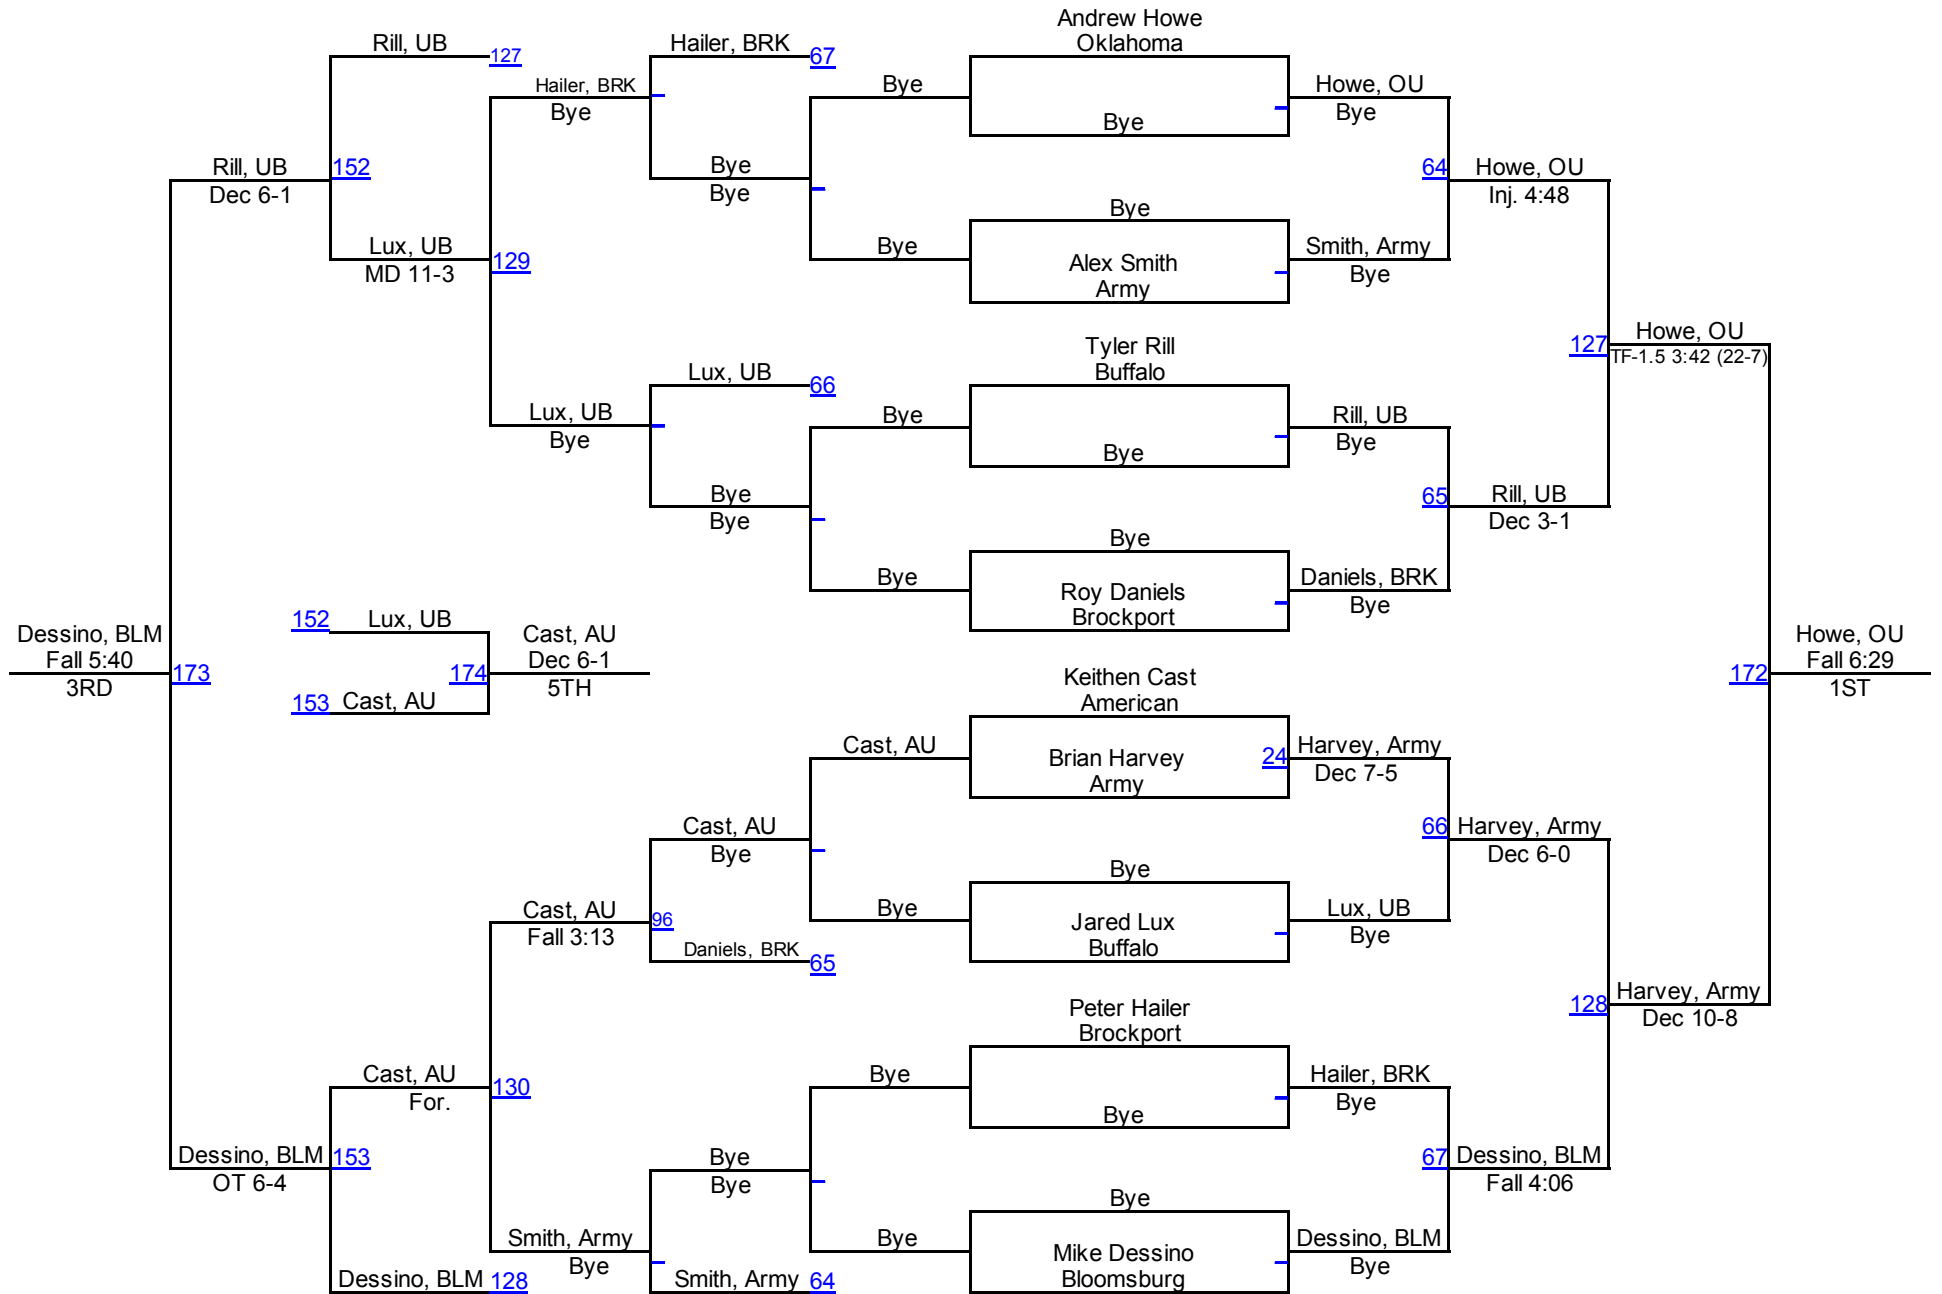

Team Scores

	Team Name	Points	1st	2nd	3rd	4th	5th	6th	Total	Quarterfinal	Champ. Round 1	Semifinal	Cons. Round 1	Cons. Semi	1st Place Match	3rd Place Match	5th Place Match	Cons. Round 2	Cons. Round 3
1.	Oklahoma	168.0	6	3	2	1	0	2	14	10	12	9	4	3	6	2	0	3	1
2.	Bloomsburg	133.0	2	2	4	2	0	1	11	10	8	4	2	6	2	4	0	1	1
3.	Army	101.0	1	2	2	2	3	1	11	8	8	3	5	4	1	2	3	6	3
4.	Buffalo	95.5	0	2	1	2	4	2	11	7	12	2	1	3	0	1	4	5	3
5.	American	91.0	1	1	1	2	2	2	9	4	6	2	5	3	1	1	2	6	5
6.	Brockport	31.5	0	0	0	1	1	2	4	1	10	0	7	1	0	0	1	7	1

Brockport/Oklahoma Invitational

125

Brockport/Oklahoma Invitational

133

Brockport/Oklahoma Invitational

149

Brockport/Oklahoma Invitational

157

Brockport/Oklahoma Invitational

174

Brockport/Oklahoma Invitational

184

Brockport/Oklahoma Invitational

197

Brockport/Oklahoma Invitational

285