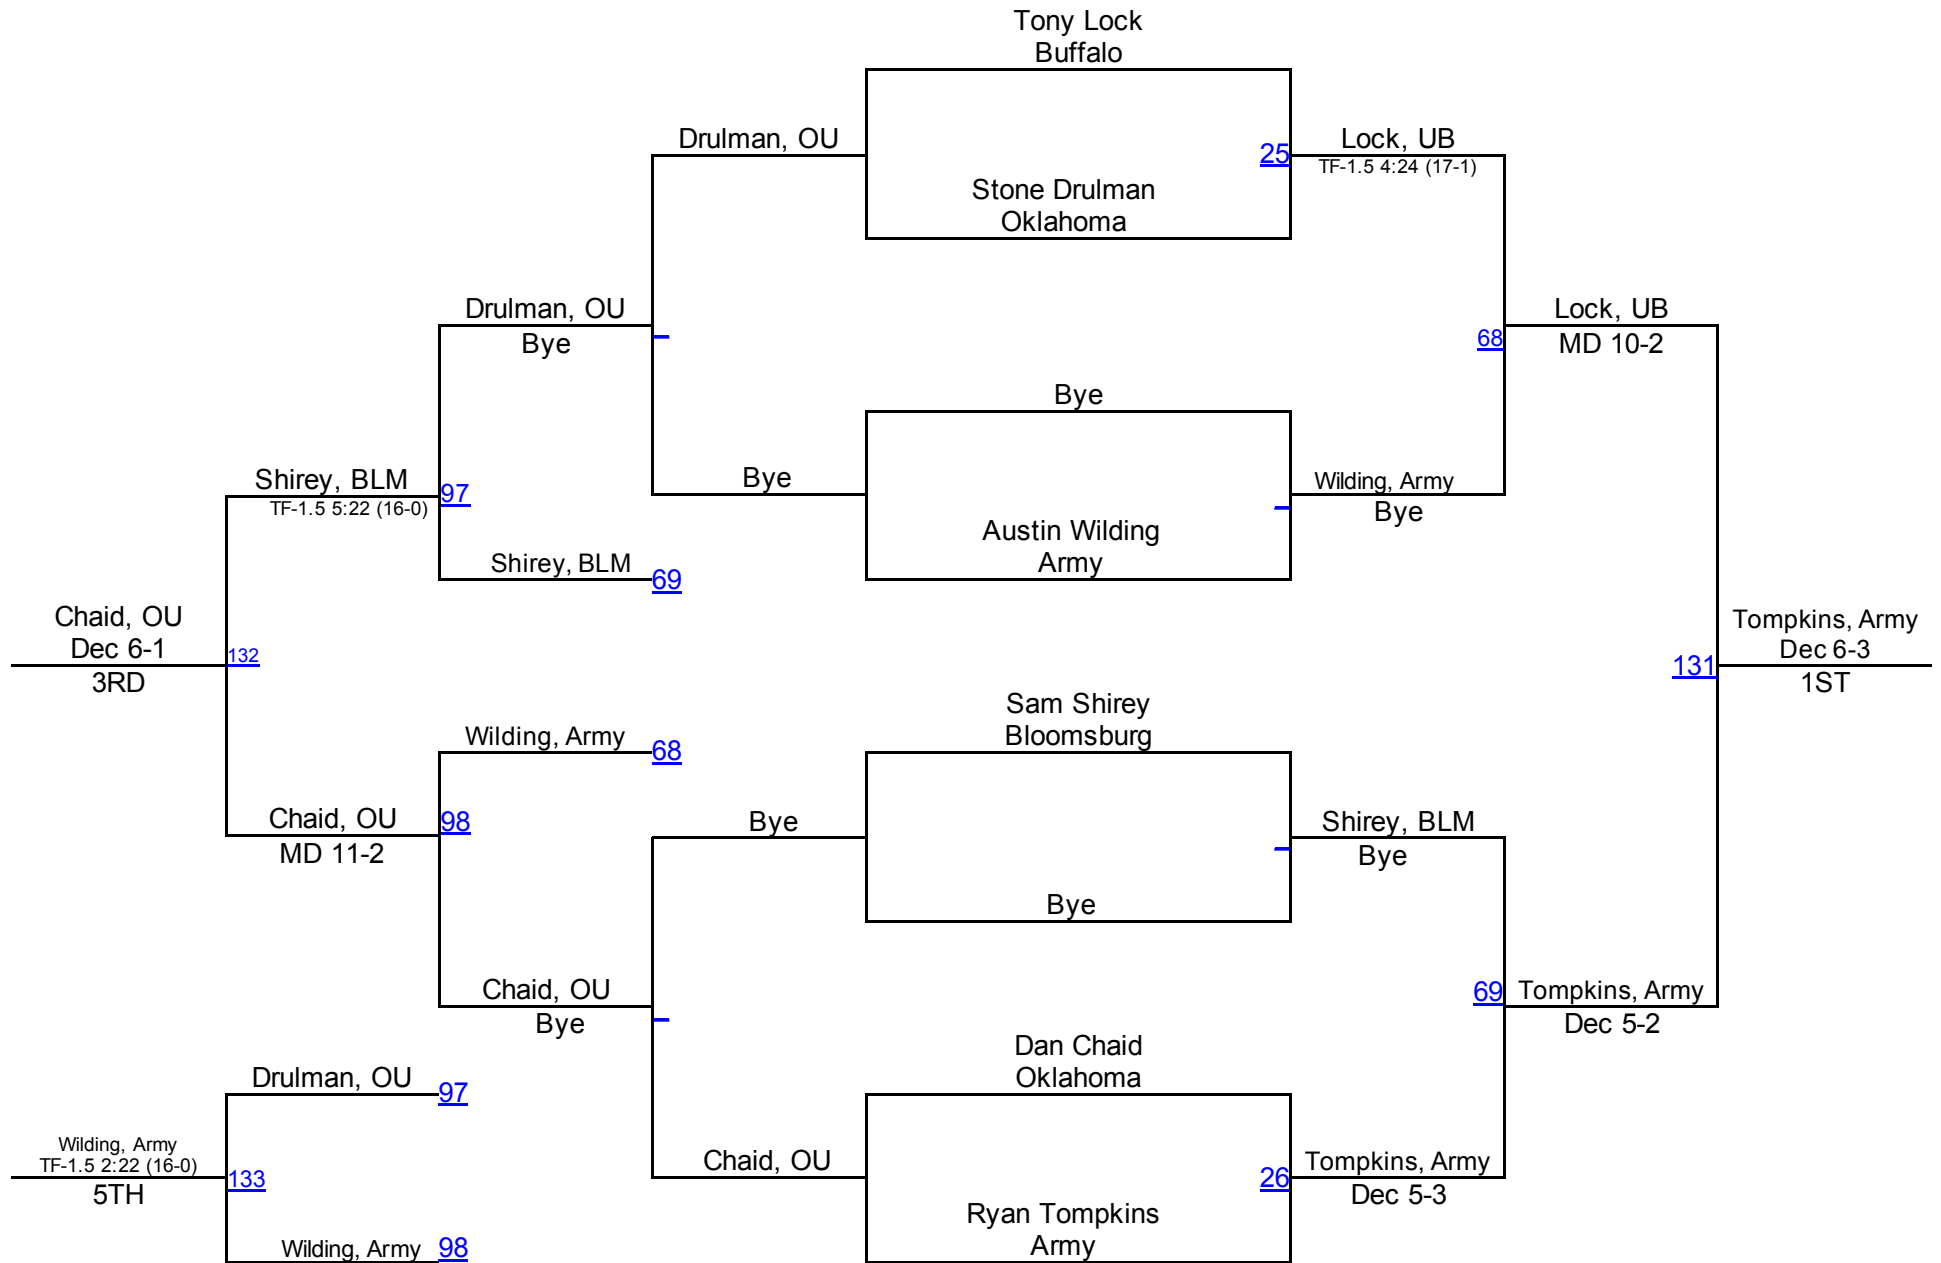

Team Scores

	Team Name	Points	1st	2nd	3rd	4th	5th	6th	Total	Quarterfinal	Champ. Round 1	Semifinal	Cons. Round 1	Cons. Semi	1st Place Match	3rd Place Match	5th Place Match	Cons. Round 2	Cons. Round 3
1.	Oklahoma	168.0	6	3	2	1	0	2	14	10	12	9	4	3	6	2	0	3	1
2.	Bloomsburg	133.0	2	2	4	2	0	1	11	10	8	4	2	6	2	4	0	1	1
3.	Army	101.0	1	2	2	2	3	1	11	8	8	3	5	4	1	2	3	6	3
4.	Buffalo	95.5	0	2	1	2	4	2	11	7	12	2	1	3	0	1	4	5	3
5.	American	91.0	1	1	1	2	2	2	9	4	6	2	5	3	1	1	2	6	5
6.	Brockport	31.5	0	0	0	1	1	2	4	1	10	0	7	1	0	0	1	7	1

Brockport/Oklahoma Invitational

125

Brockport/Oklahoma Invitational

133

Brockport/Oklahoma Invitational

149

Brockport/Oklahoma Invitational

157

Brockport/Oklahoma Invitational

174

Brockport/Oklahoma Invitational

184

Brockport/Oklahoma Invitational

197

Brockport/Oklahoma Invitational

285