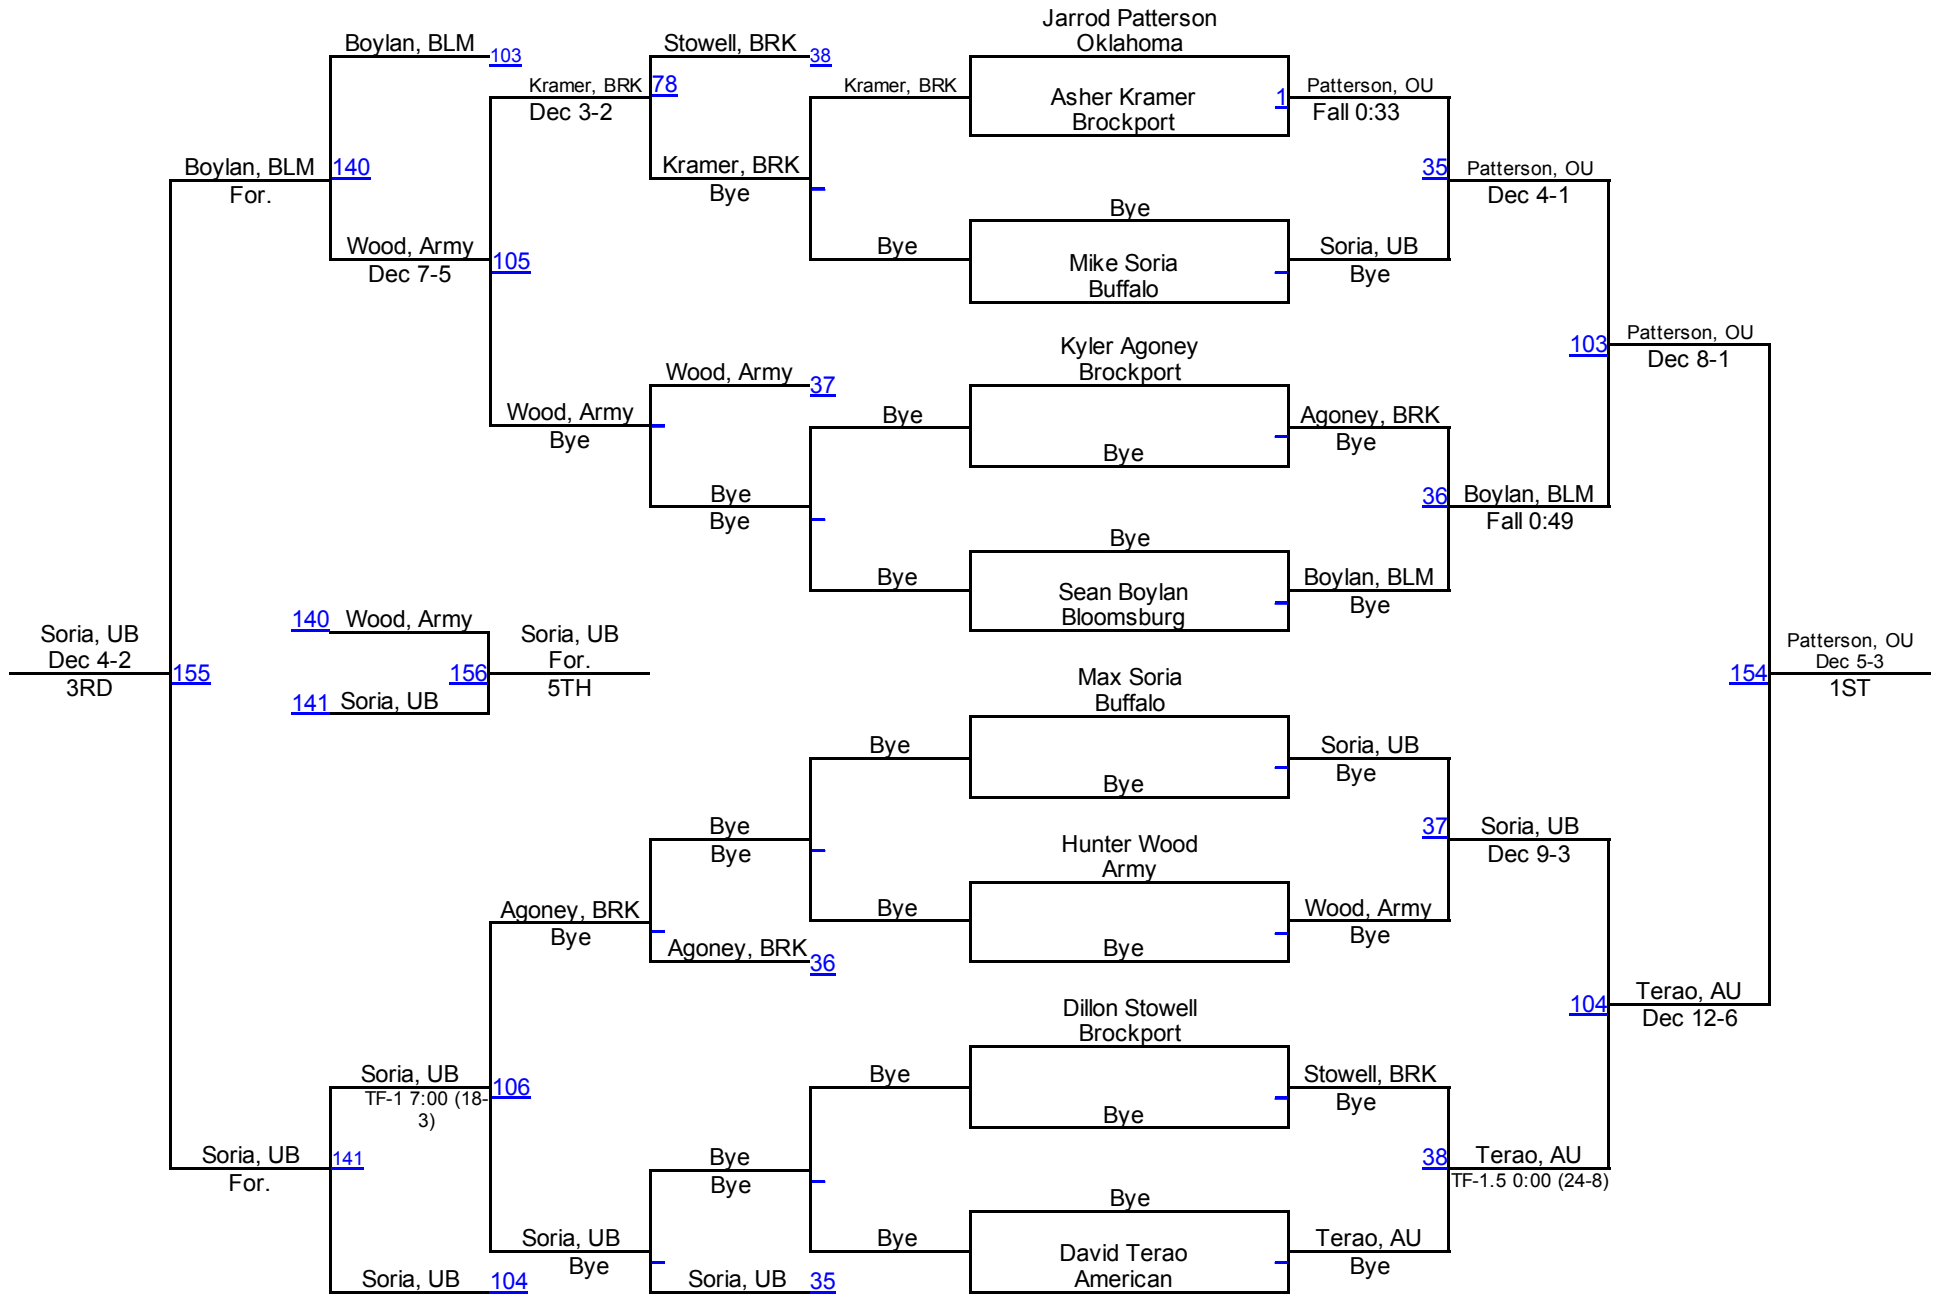

Team Scores

	Team Name	Points	1st	2nd	3rd	4th	5th	6th	Total	Quarterfinal	Champ. Round 1	Semifinal	Cons. Round 1	Cons. Semi	1st Place Match	3rd Place Match	5th Place Match	Cons. Round 2	Cons. Round 3
1.	Oklahoma	168.0	6	3	2	1	0	2	14	10	12	9	4	3	6	2	0	3	1
2.	Bloomsburg	133.0	2	2	4	2	0	1	11	10	8	4	2	6	2	4	0	1	1
3.	Army	101.0	1	2	2	2	3	1	11	8	8	3	5	4	1	2	3	6	3
4.	Buffalo	95.5	0	2	1	2	4	2	11	7	12	2	1	3	0	1	4	5	3
5.	American	91.0	1	1	1	2	2	2	9	4	6	2	5	3	1	1	2	6	5
6.	Brockport	31.5	0	0	0	1	1	2	4	1	10	0	7	1	0	0	1	7	1

Brockport/Oklahoma Invitational

125

Brockport/Oklahoma Invitational

133

Brockport/Oklahoma Invitational

149

Brockport/Oklahoma Invitational

157