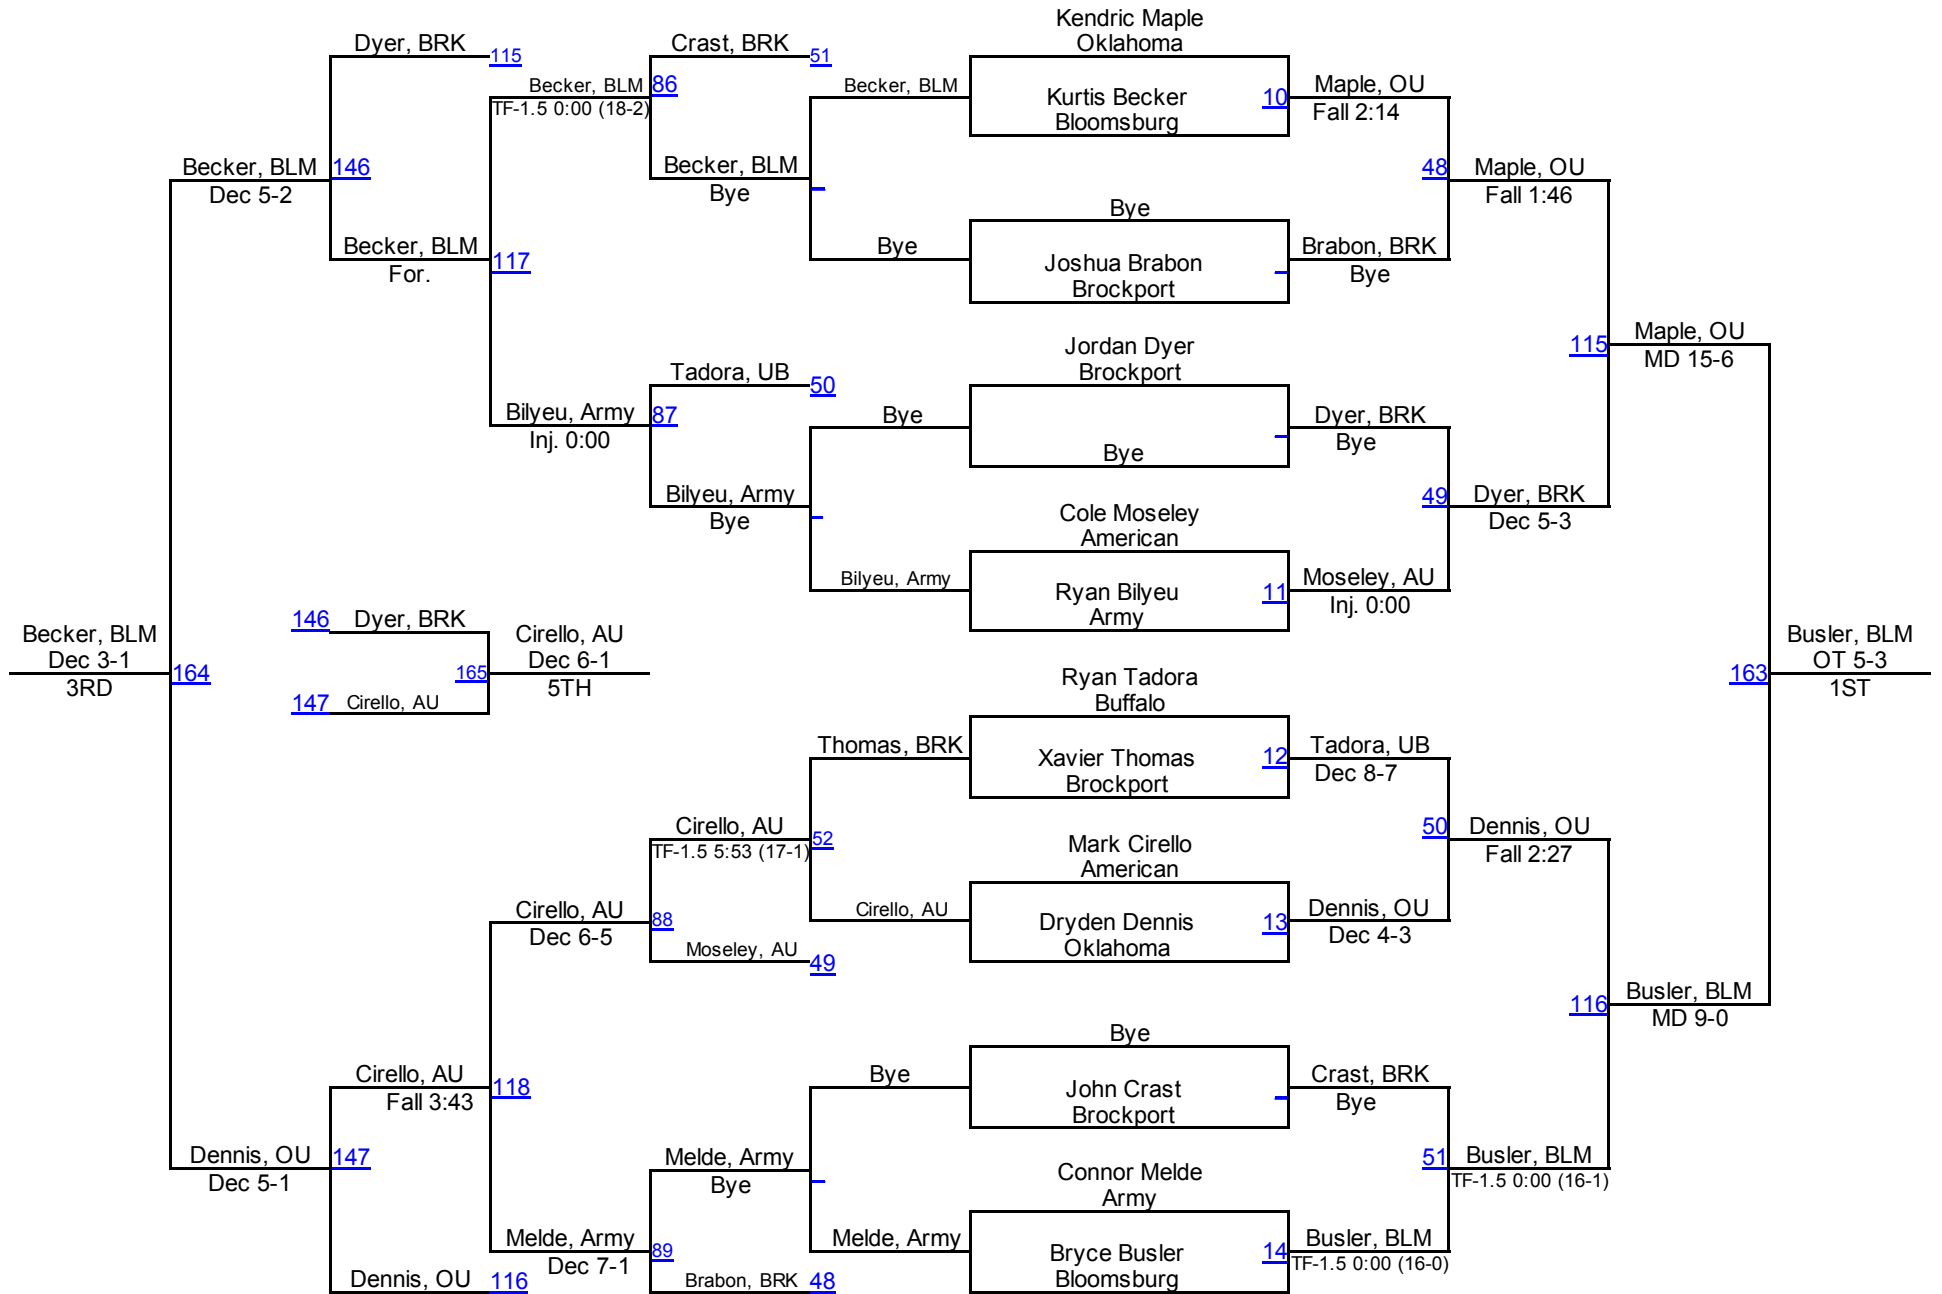

Team Scores

	Team Name	Points	1st	2nd	3rd	4th	5th	6th	Total	Quarterfinal	Champ. Round 1	Semifinal	Cons. Round 1	Cons. Semi	1st Place Match	3rd Place Match	5th Place Match	Cons. Round 2	Cons. Round 3
1.	Oklahoma	168.0	6	3	2	1	0	2	14	10	12	9	4	3	6	2	0	3	1
2.	Bloomsburg	133.0	2	2	4	2	0	1	11	10	8	4	2	6	2	4	0	1	1
3.	Army	101.0	1	2	2	2	3	1	11	8	8	3	5	4	1	2	3	6	3
4.	Buffalo	95.5	0	2	1	2	4	2	11	7	12	2	1	3	0	1	4	5	3
5.	American	91.0	1	1	1	2	2	2	9	4	6	2	5	3	1	1	2	6	5
6.	Brockport	31.5	0	0	0	1	1	2	4	1	10	0	7	1	0	0	1	7	1

Brockport/Oklahoma Invitational

125

Brockport/Oklahoma Invitational

133

Brockport/Oklahoma Invitational

149

Brockport/Oklahoma Invitational

157

Brockport/Oklahoma Invitational

174

Brockport/Oklahoma Invitational

184

Brockport/Oklahoma Invitational

197

Brockport/Oklahoma Invitational

285