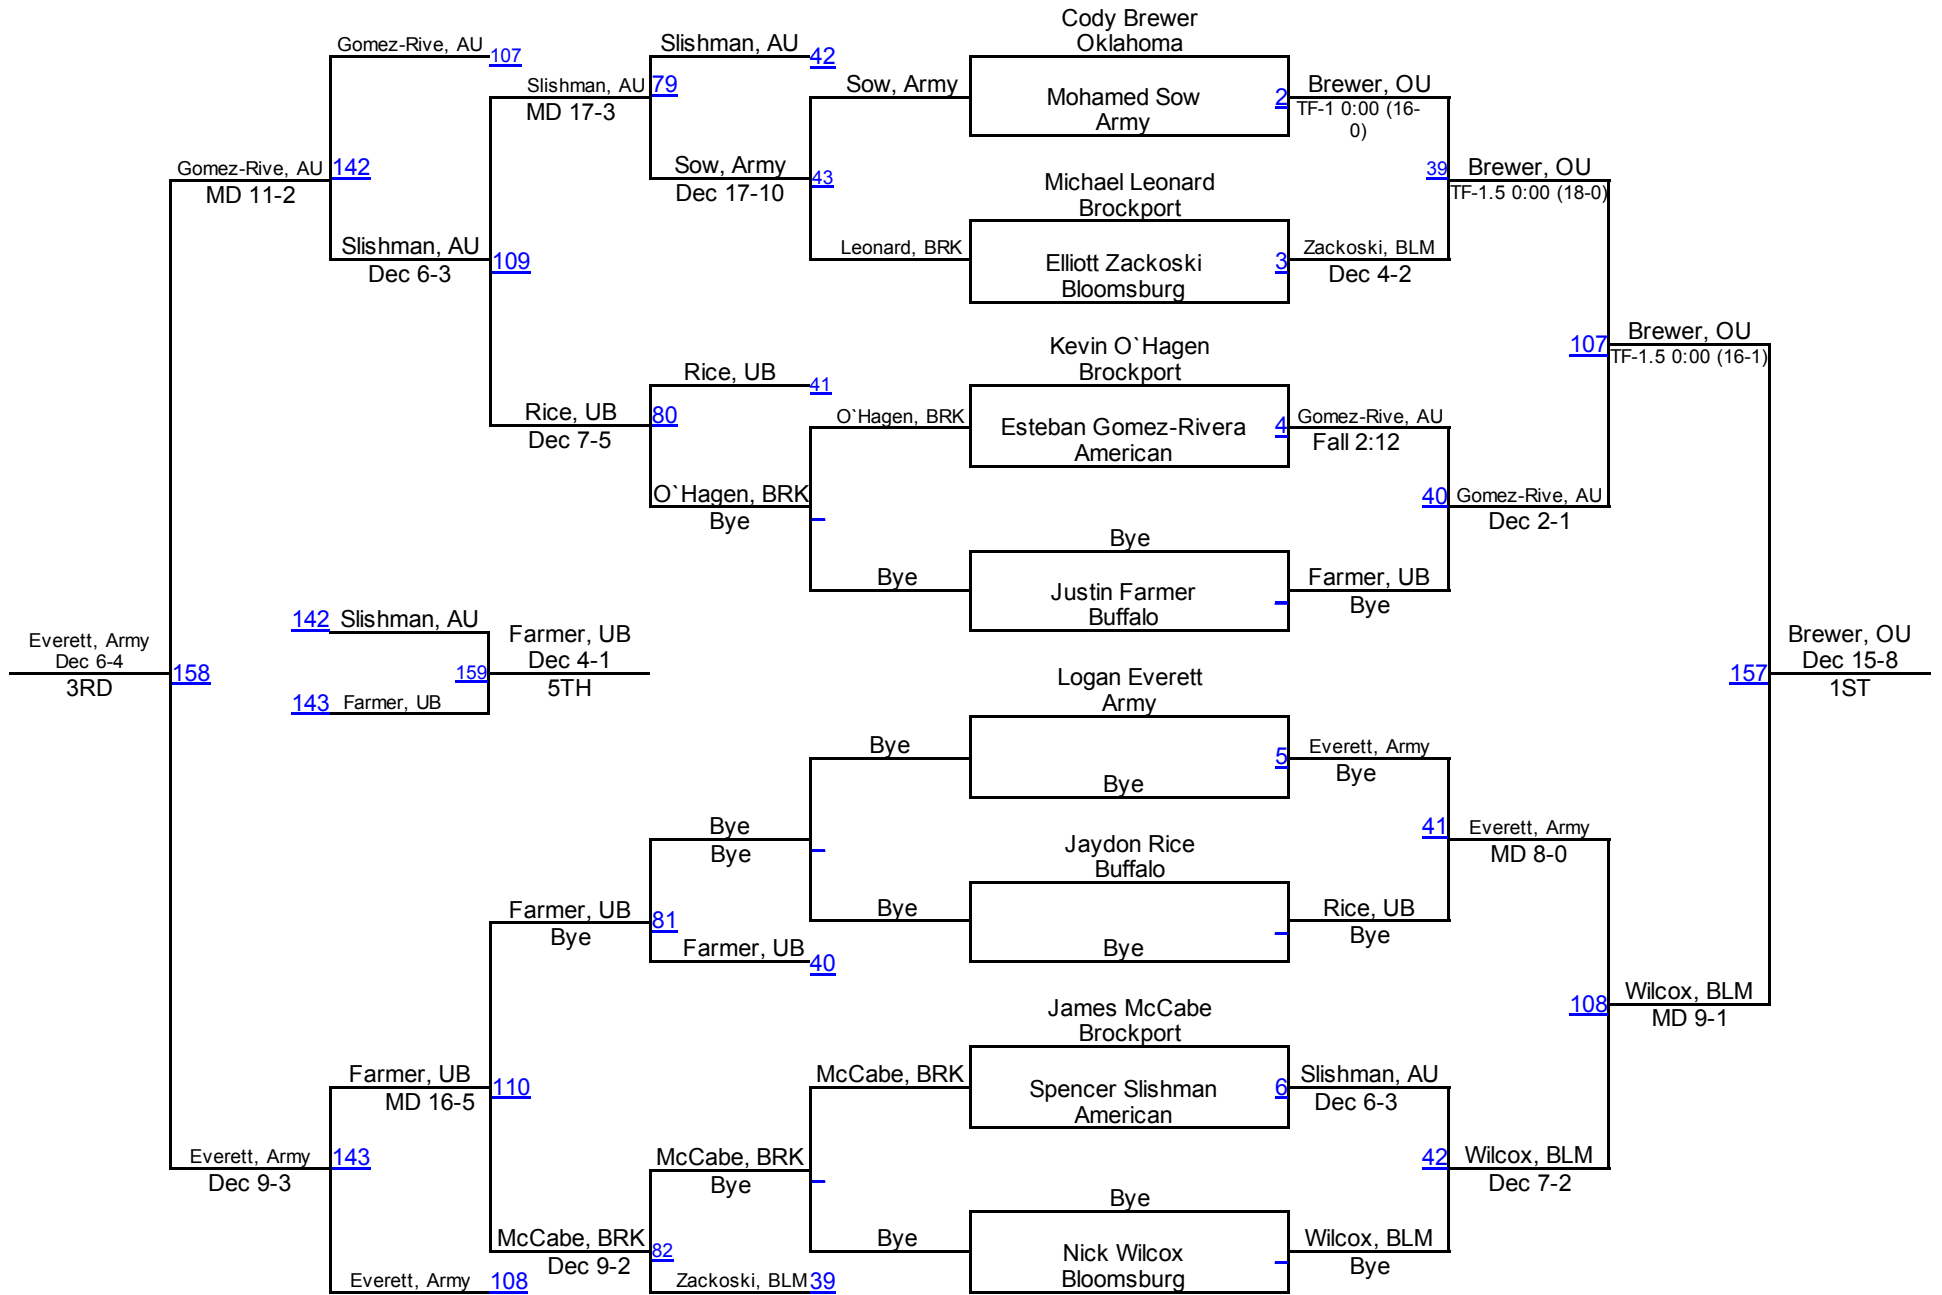

Team Scores

	Team Name	Points	1st	2nd	3rd	4th	5th	6th	Total	Quarterfinal	Champ. Round 1	Semifinal	Cons. Round 1	Cons. Semi	1st Place Match	3rd Place Match	5th Place Match	Cons. Round 2	Cons. Round 3
1.	Oklahoma	168.0	6	3	2	1	0	2	14	10	12	9	4	3	6	2	0	3	1
2.	Bloomsburg	133.0	2	2	4	2	0	1	11	10	8	4	2	6	2	4	0	1	1
3.	Army	101.0	1	2	2	2	3	1	11	8	8	3	5	4	1	2	3	6	3
4.	Buffalo	95.5	0	2	1	2	4	2	11	7	12	2	1	3	0	1	4	5	3
5.	American	91.0	1	1	1	2	2	2	9	4	6	2	5	3	1	1	2	6	5
6.	Brockport	31.5	0	0	0	1	1	2	4	1	10	0	7	1	0	0	1	7	1

Brockport/Oklahoma Invitational

125

Brockport/Oklahoma Invitational

133

Brockport/Oklahoma Invitational

149

Brockport/Oklahoma Invitational

157