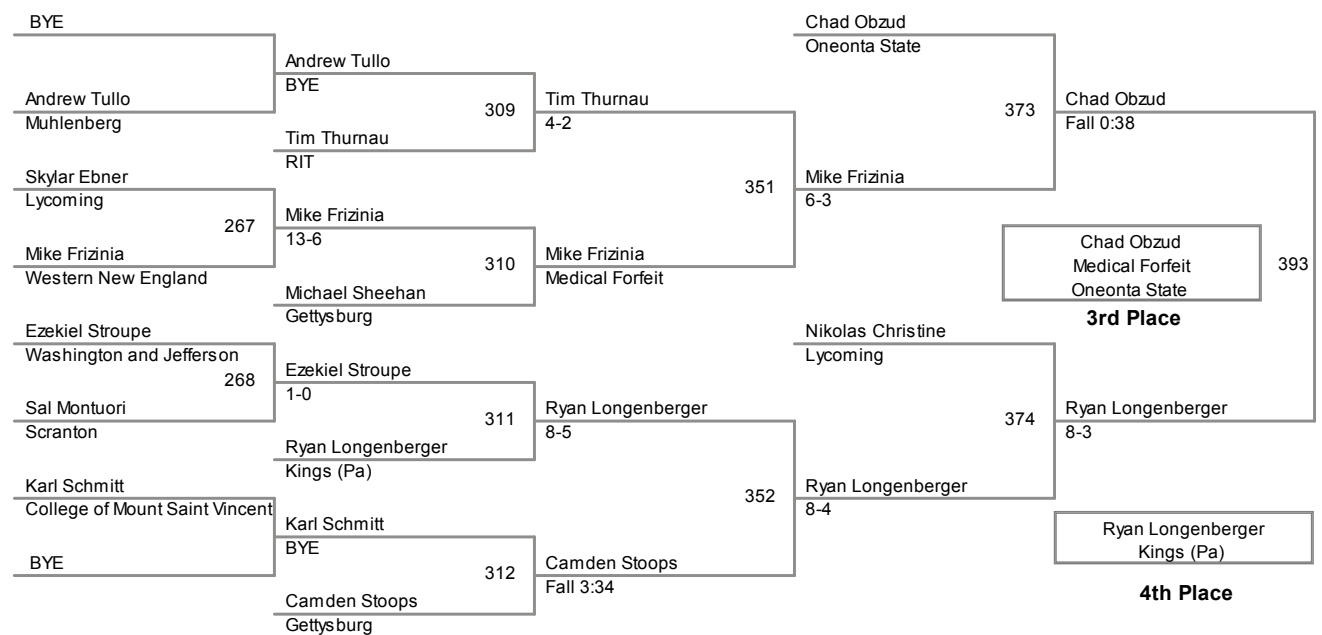

197 Lbs

*EZ Tournament Services
Live Results at:
www.eztourns.com*