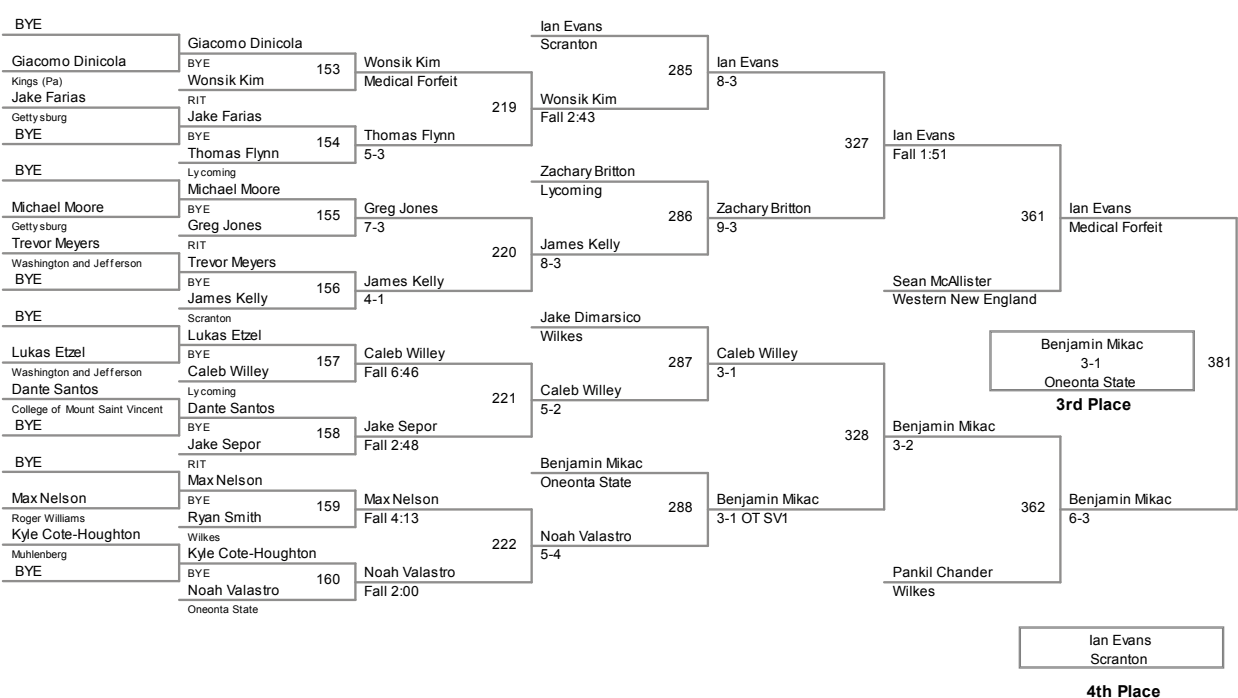

Plc	Points	Team	CH	CO
1	105.5	Suny-Cortland	-	-
2	87.5	Roger Williams	-	-
3	85.5	Wilkes	-	-
4	66	Oneonta State	-	-
5	56.5	Lycoming	-	-
5	56.5	RIT	-	-
7	49.5	Washington and Jefferson	-	-
8	40.5	Western New England	-	-
9	36	Gettysburg	-	-
10	27.5	Scranton	-	-
11	27	Kings (Pa)	-	-
12	6	College of Mount Saint Vincent	-	-
13	0.5	Muhlenberg	-	-

125 Lbs

133 Lbs

141 Lbs

149 Lbs

157 Lbs

165 Lbs

184 Lbs

197 Lbs

*EZ Tournament Services
Live Results at:
www.eztourns.com*

285 Lbs