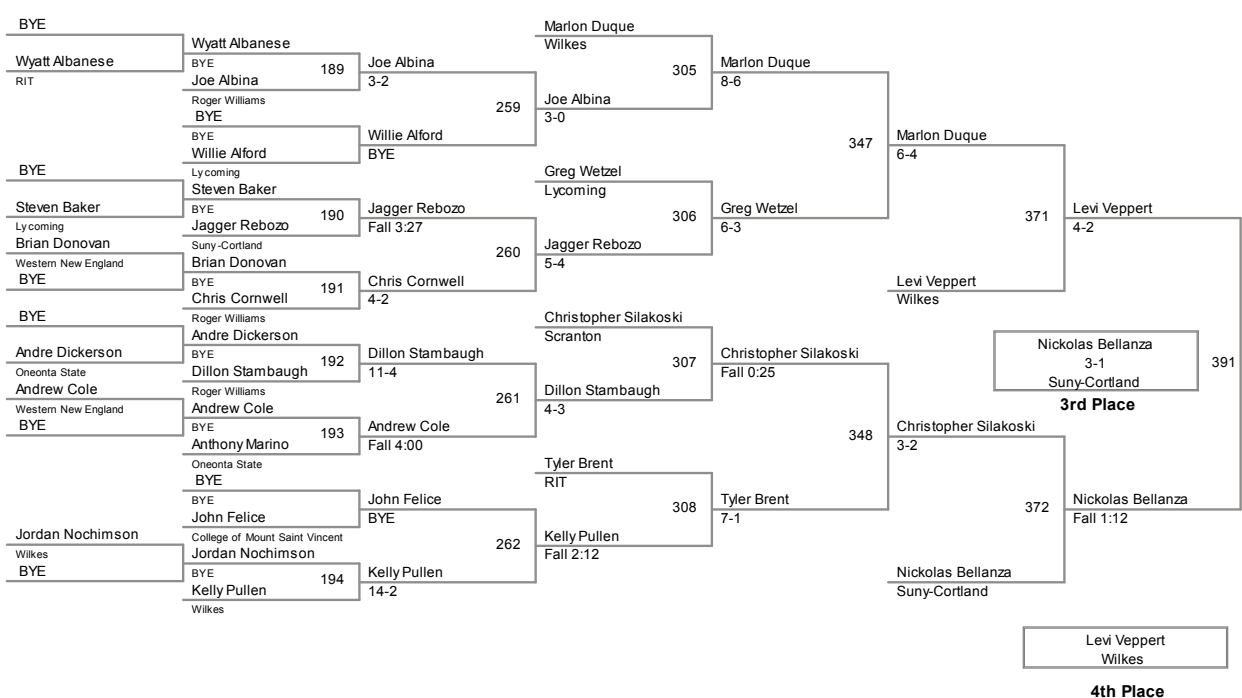

125 Lbs

133 Lbs

141 Lbs

149 Lbs

157 Lbs

165 Lbs

184 Lbs

197 Lbs

*EZ Tournament Services
Live Results at:
www.eztourns.com*

285 Lbs