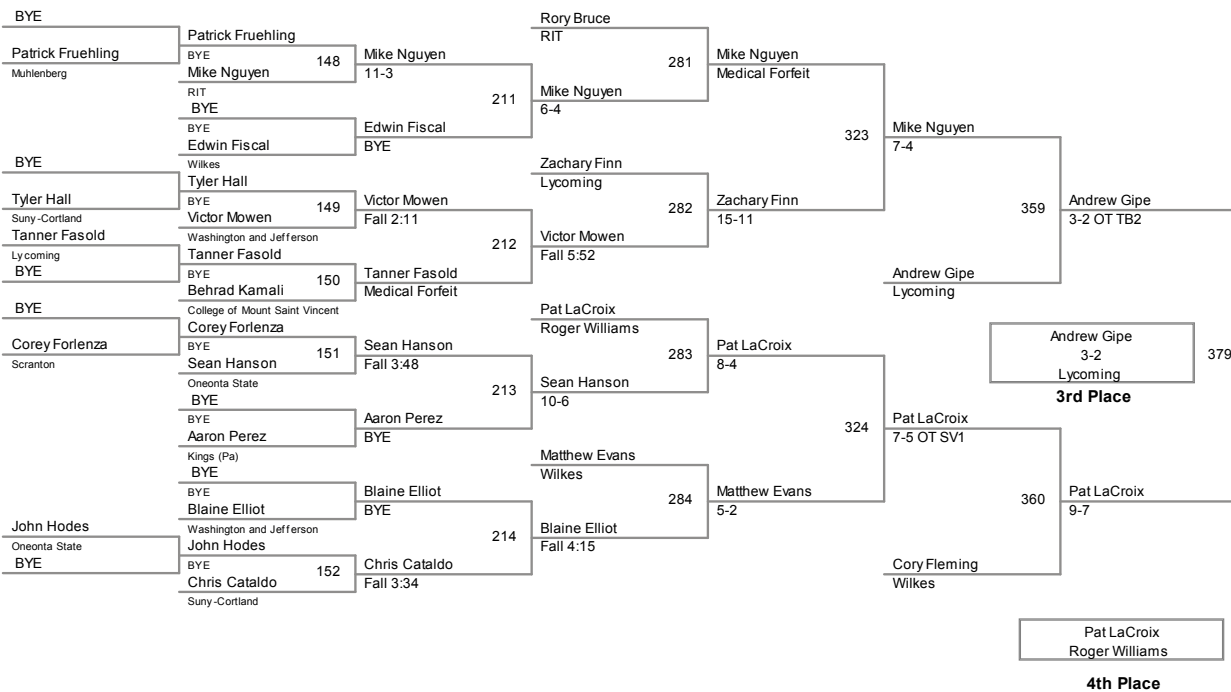

Plc	Points	Team	CH	CO
1	105.5	Suny-Cortland	-	-
2	87.5	Roger Williams	-	-
3	85.5	Wilkes	-	-
4	66	Oneonta State	-	-
5	56.5	Lycoming	-	-
5	56.5	RIT	-	-
7	49.5	Washington and Jefferson	-	-
8	40.5	Western New England	-	-
9	36	Gettysburg	-	-
10	27.5	Scranton	-	-
11	27	Kings (Pa)	-	-
12	6	College of Mount Saint Vincent	-	-
13	0.5	Muhlenberg	-	-

125 Lbs

133 Lbs

141 Lbs

149 Lbs

157 Lbs

165 Lbs

184 Lbs

197 Lbs

*EZ Tournament Services
Live Results at:
www.eztourns.com*

285 Lbs