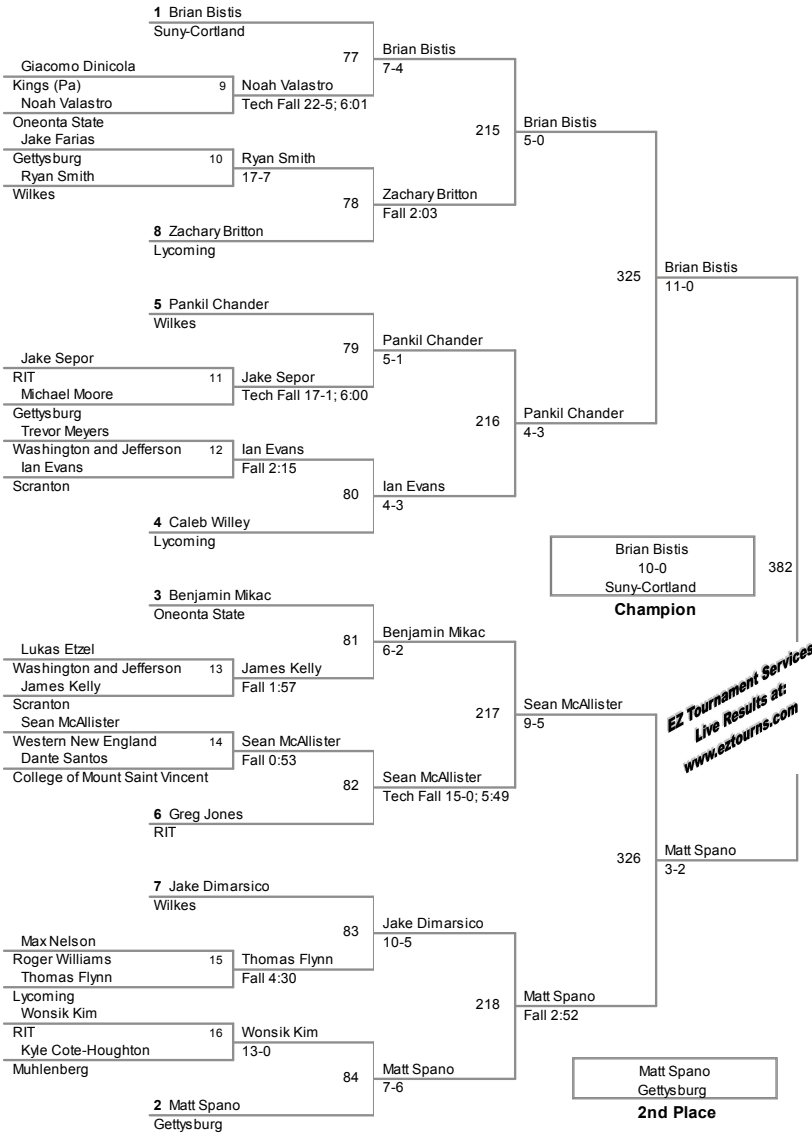

Plc	Points	Team	CH	CO
1	105.5	Suny-Cortland	-	-
2	87.5	Roger Williams	-	-
3	85.5	Wilkes	-	-
4	66	Oneonta State	-	-
5	56.5	Lycoming	-	-
5	56.5	RIT	-	-
7	49.5	Washington and Jefferson	-	-
8	40.5	Western New England	-	-
9	36	Gettysburg	-	-
10	27.5	Scranton	-	-
11	27	Kings (Pa)	-	-
12	6	College of Mount Saint Vincent	-	-
13	0.5	Muhlenberg	-	-

125 Lbs

133 Lbs

141 Lbs

149 Lbs

157 Lbs

165 Lbs

184 Lbs

197 Lbs

*EZ Tournament Services
Live Results at:
www.eztourns.com*

285 Lbs