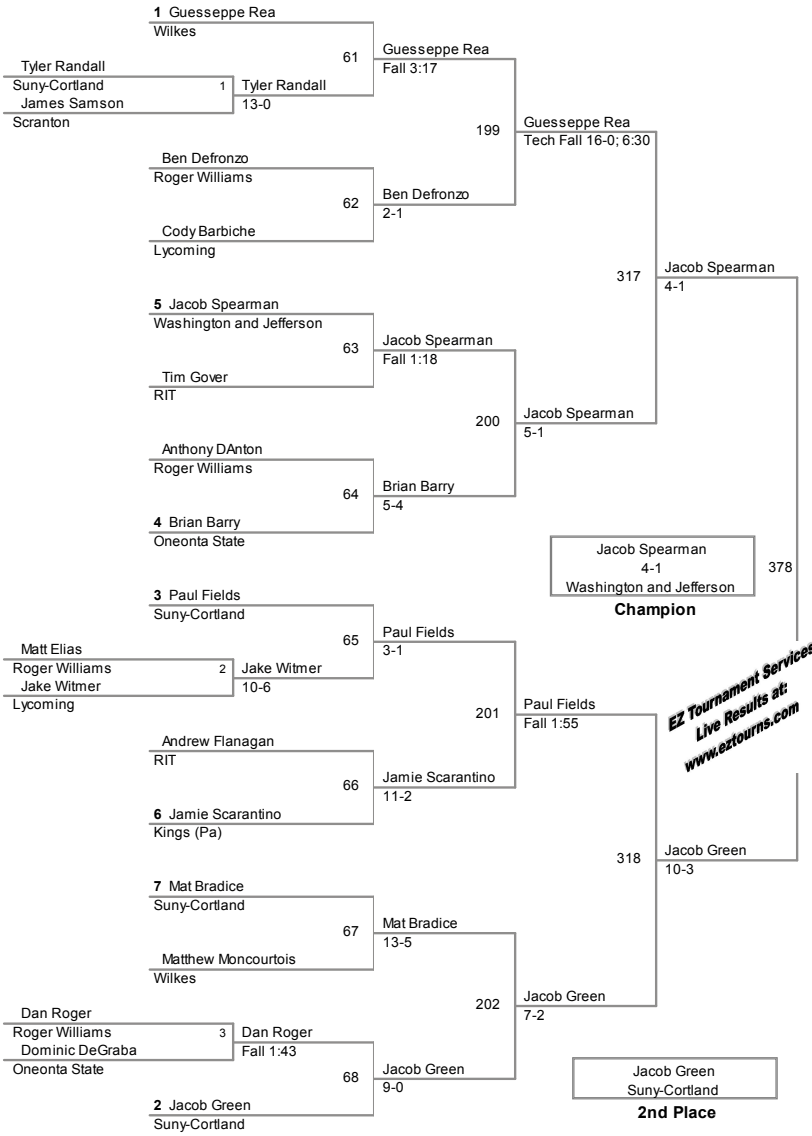

Plc	Points	Team	CH	CO
1	105.5	Suny-Cortland	-	-
2	87.5	Roger Williams	-	-
3	85.5	Wilkes	-	-
4	66	Oneonta State	-	-
5	56.5	Lycoming	-	-
5	56.5	RIT	-	-
7	49.5	Washington and Jefferson	-	-
8	40.5	Western New England	-	-
9	36	Gettysburg	-	-
10	27.5	Scranton	-	-
11	27	Kings (Pa)	-	-
12	6	College of Mount Saint Vincent	-	-
13	0.5	Muhlenberg	-	-

125 Lbs

133 Lbs

141 Lbs

149 Lbs

157 Lbs

165 Lbs

184 Lbs

197 Lbs

*EZ Tournament Services
Live Results at:
www.eztourns.com*

285 Lbs