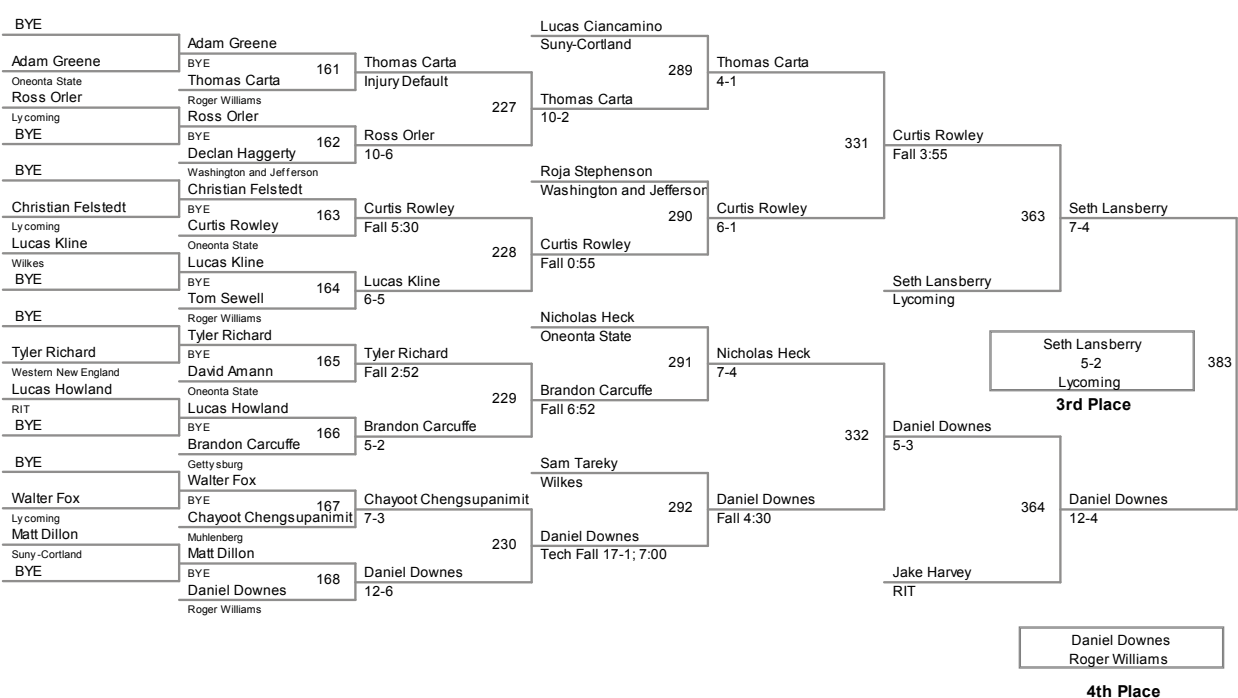

125 Lbs

133 Lbs

141 Lbs

149 Lbs

157 Lbs

165 Lbs

184 Lbs

197 Lbs

*EZ Tournament Services
Live Results at:
www.eztourns.com*

285 Lbs