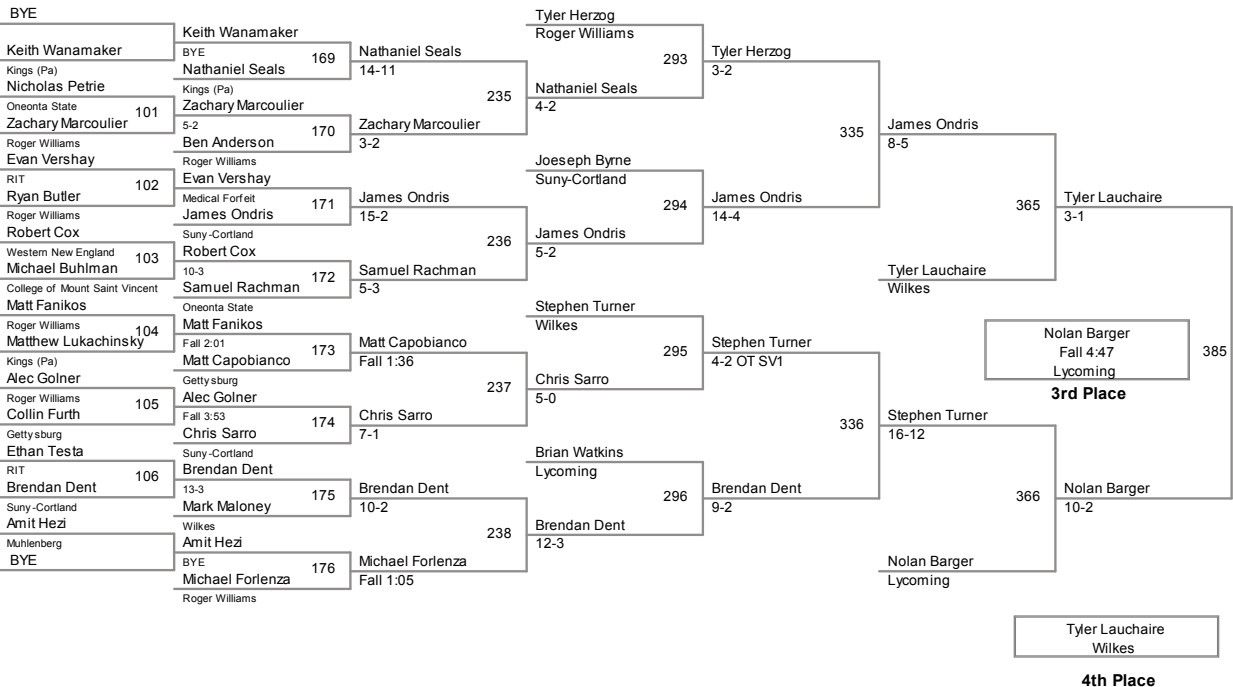

125 Lbs

133 Lbs

141 Lbs

149 Lbs

157 Lbs

165 Lbs

184 Lbs

197 Lbs

*EZ Tournament Services
Live Results at:
www.eztourns.com*

285 Lbs