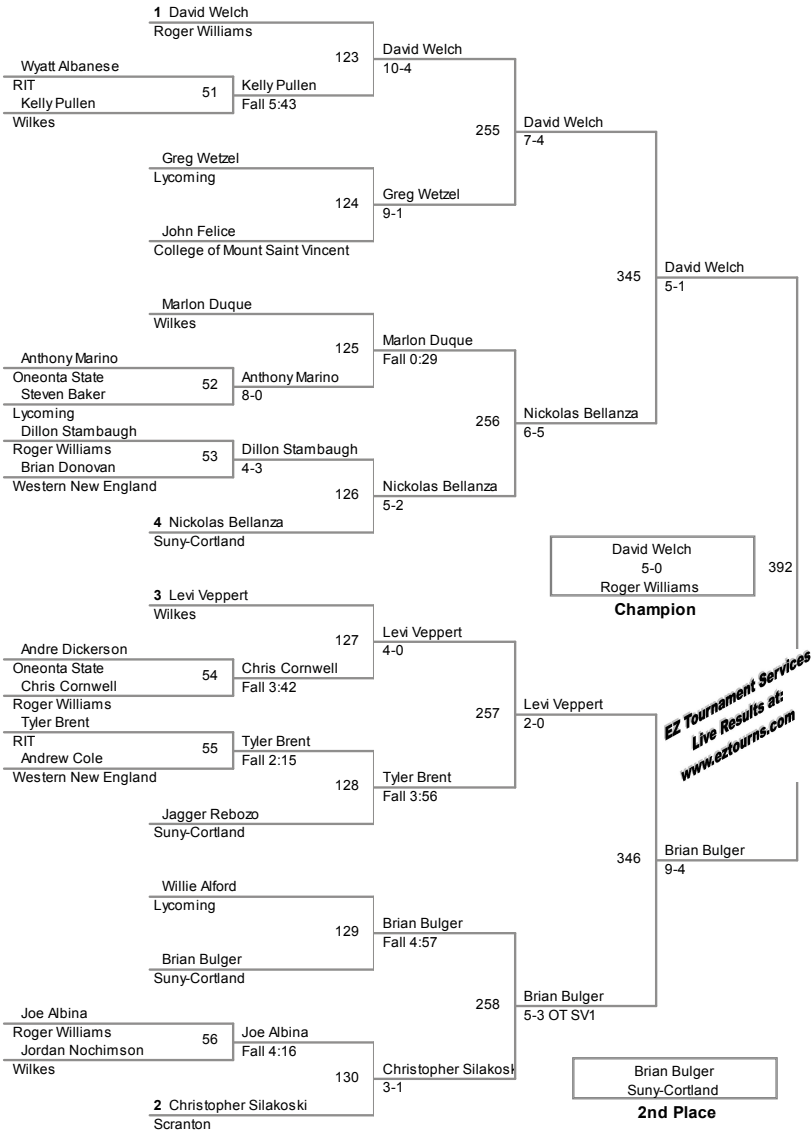

Plc	Points	Team	CH	CO
1	105.5	Suny-Cortland	-	-
2	87.5	Roger Williams	-	-
3	85.5	Wilkes	-	-
4	66	Oneonta State	-	-
5	56.5	Lycoming	-	-
5	56.5	RIT	-	-
7	49.5	Washington and Jefferson	-	-
8	40.5	Western New England	-	-
9	36	Gettysburg	-	-
10	27.5	Scranton	-	-
11	27	Kings (Pa)	-	-
12	6	College of Mount Saint Vincent	-	-
13	0.5	Muhlenberg	-	-

125 Lbs

133 Lbs

141 Lbs

149 Lbs

157 Lbs

165 Lbs

184 Lbs

197 Lbs

*EZ Tournament Services
Live Results at:
www.eztourns.com*

285 Lbs