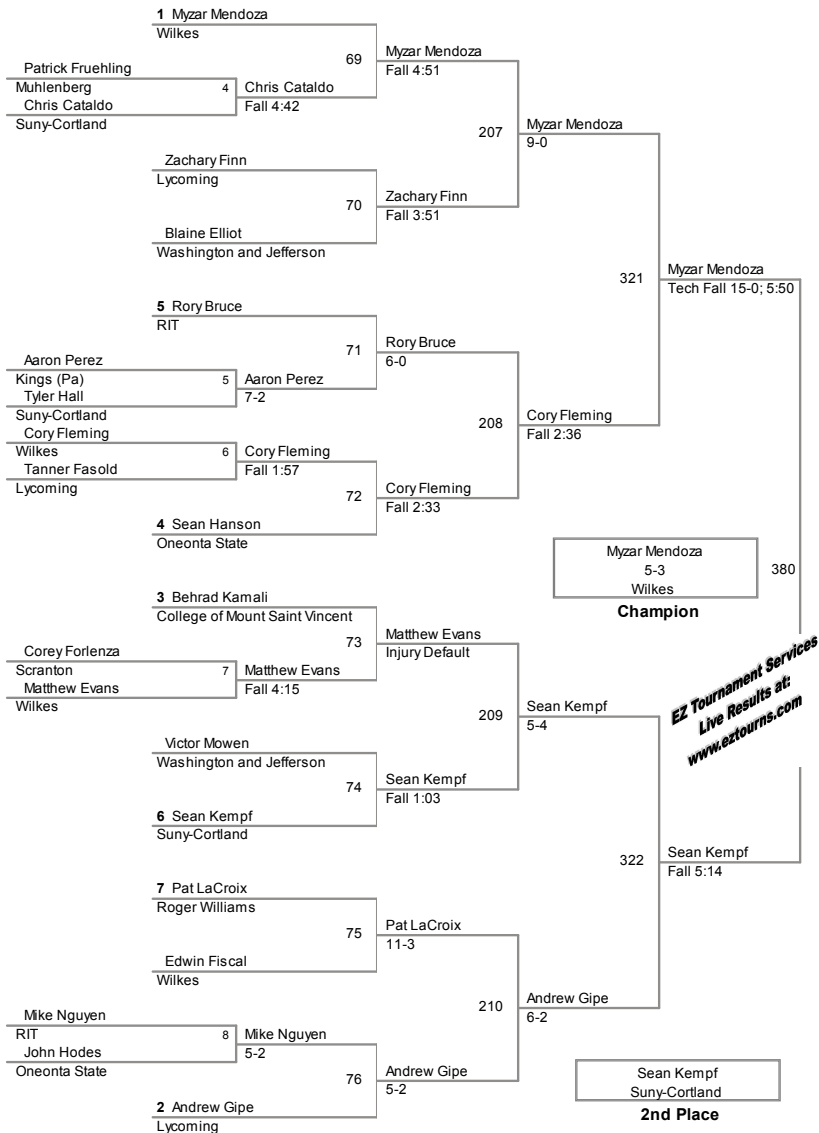

Plc	Points	Team	CH	CO
1	105.5	Suny-Cortland	-	-
2	87.5	Roger Williams	-	-
3	85.5	Wilkes	-	-
4	66	Oneonta State	-	-
5	56.5	Lycoming	-	-
5	56.5	RIT	-	-
7	49.5	Washington and Jefferson	-	-
8	40.5	Western New England	-	-
9	36	Gettysburg	-	-
10	27.5	Scranton	-	-
11	27	Kings (Pa)	-	-
12	6	College of Mount Saint Vincent	-	-
13	0.5	Muhlenberg	-	-

125 Lbs

133 Lbs

141 Lbs

149 Lbs

157 Lbs

165 Lbs

184 Lbs

197 Lbs