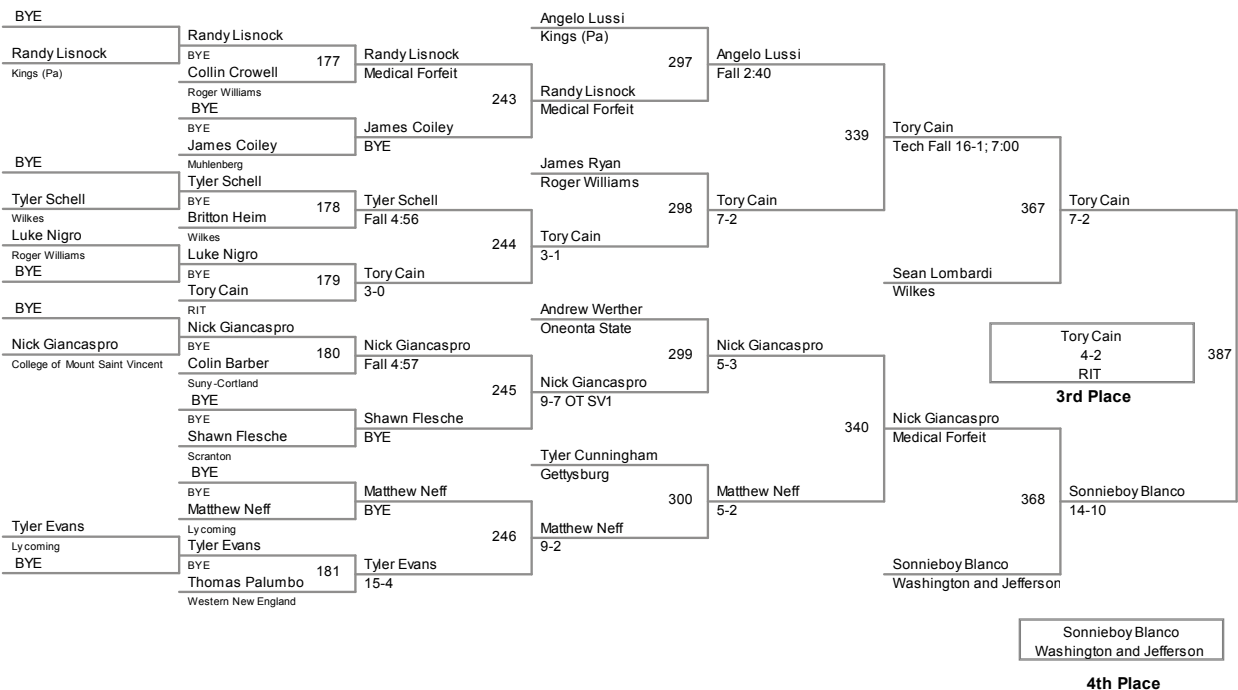

125 Lbs

133 Lbs

141 Lbs

149 Lbs

157 Lbs

165 Lbs

184 Lbs

197 Lbs

*EZ Tournament Services
Live Results at:
www.eztourns.com*

285 Lbs