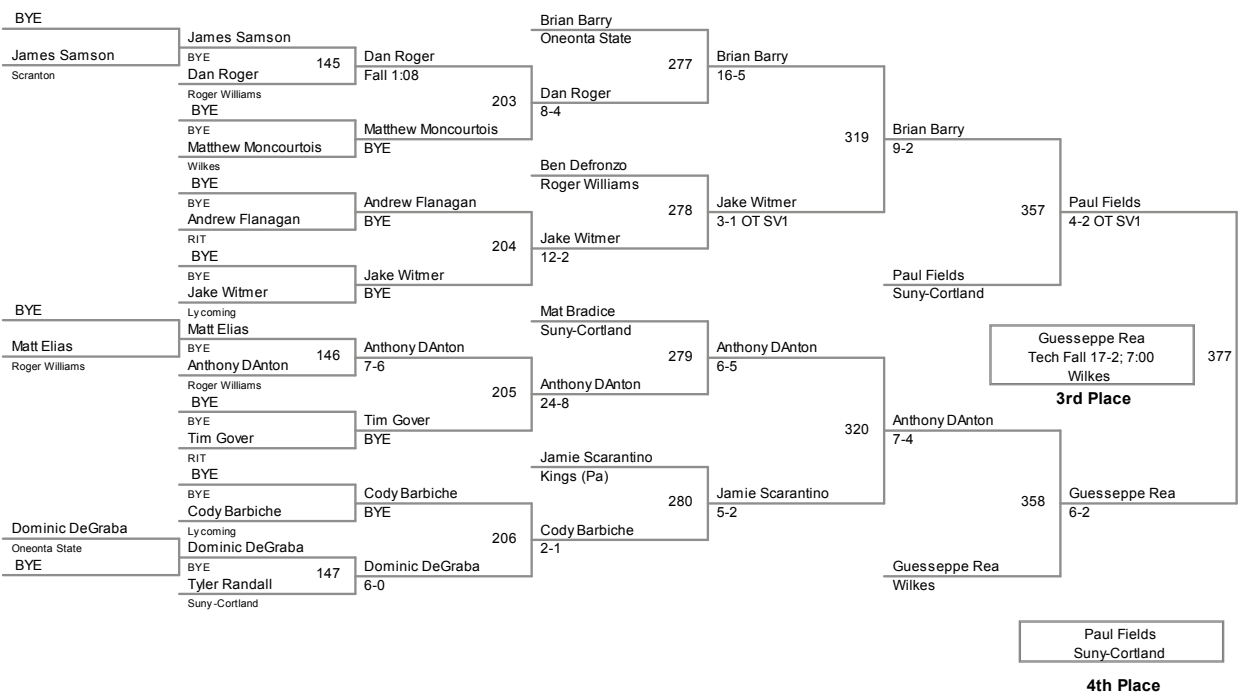

Plc	Points	Team	CH	CO
1	105.5	Suny-Cortland	-	-
2	87.5	Roger Williams	-	-
3	85.5	Wilkes	-	-
4	66	Oneonta State	-	-
5	56.5	Lycoming	-	-
5	56.5	RIT	-	-
7	49.5	Washington and Jefferson	-	-
8	40.5	Western New England	-	-
9	36	Gettysburg	-	-
10	27.5	Scranton	-	-
11	27	Kings (Pa)	-	-
12	6	College of Mount Saint Vincent	-	-
13	0.5	Muhlenberg	-	-

125 Lbs

133 Lbs

141 Lbs

149 Lbs

157 Lbs

165 Lbs

184 Lbs

197 Lbs

*EZ Tournament Services
Live Results at:
www.eztourns.com*

285 Lbs