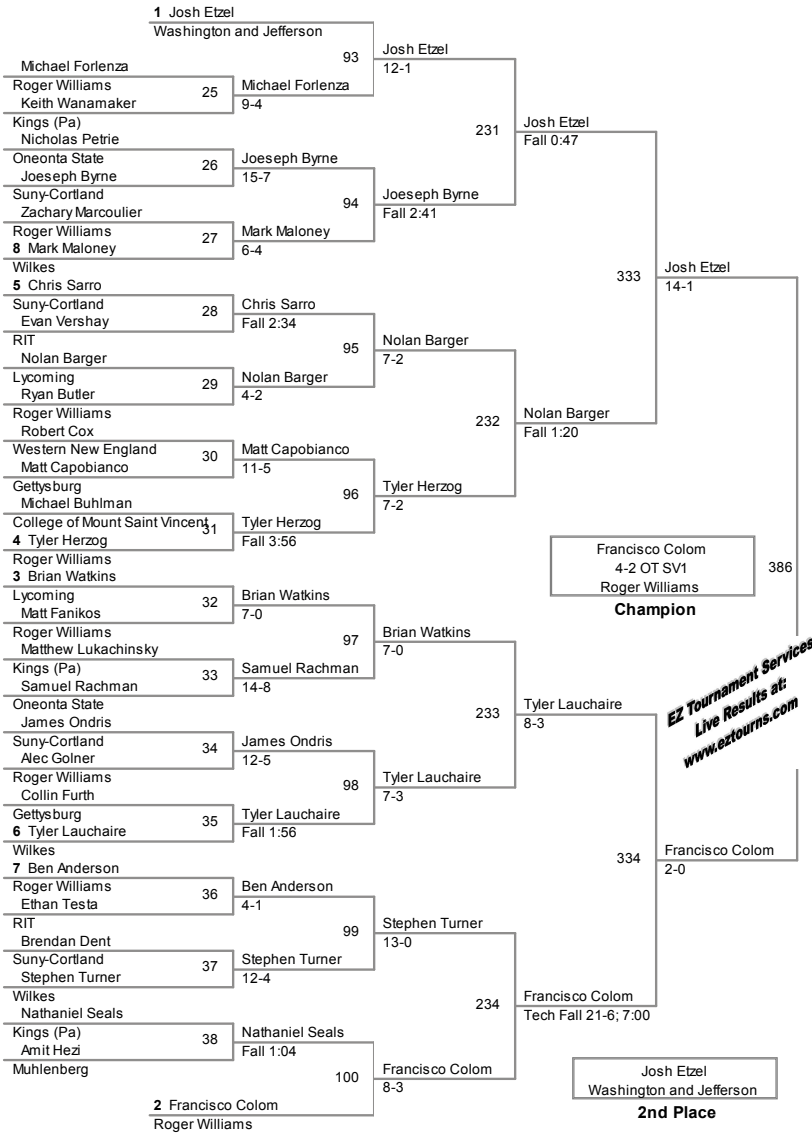

Plc	Points	Team	CH	CO
1	105.5	Suny-Cortland	-	-
2	87.5	Roger Williams	-	-
3	85.5	Wilkes	-	-
4	66	Oneonta State	-	-
5	56.5	Lycoming	-	-
5	56.5	RIT	-	-
7	49.5	Washington and Jefferson	-	-
8	40.5	Western New England	-	-
9	36	Gettysburg	-	-
10	27.5	Scranton	-	-
11	27	Kings (Pa)	-	-
12	6	College of Mount Saint Vincent	-	-
13	0.5	Muhlenberg	-	-

125 Lbs

133 Lbs

141 Lbs

149 Lbs

157 Lbs

165 Lbs

184 Lbs

197 Lbs

*EZ Tournament Services
Live Results at:
www.eztourns.com*

285 Lbs