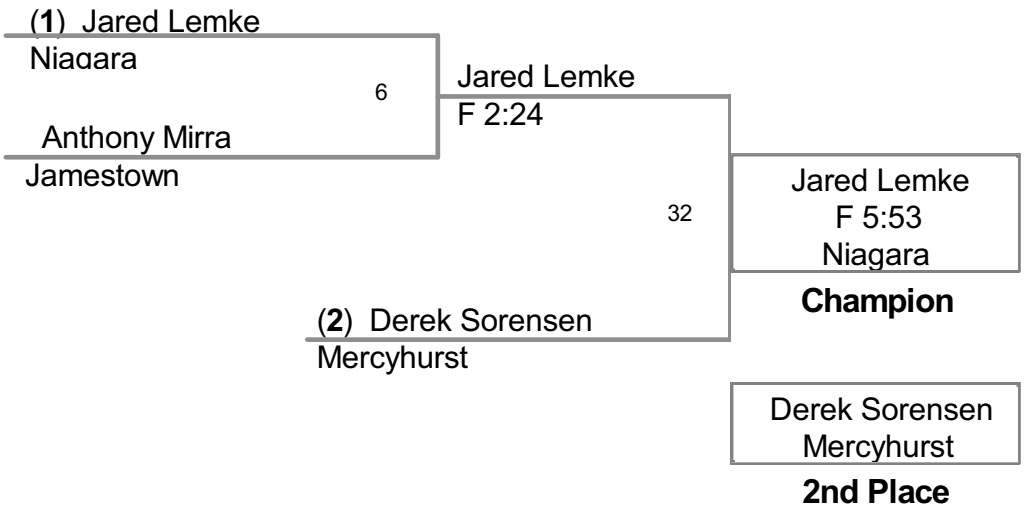

Plc	Points	Team	CH	CONS
1	118.0	Niagara	-	-
2	58.0	Springfield	-	-
3	53.0	Mercyhurst	-	-
4	30.0	Alfred	-	-
5	27.0	Jamestown	-	-
		Most Outstanding Wrestler Tony Mack (Mercyhurst) 160 lbs.		
		Coach of the Year Eric Knuutila (Niagara)		

125 Lbs

133 Lbs

141 Lbs

149 Lbs

2009_Northeast Div.

157 Lbs

165 Lbs

174 Lbs