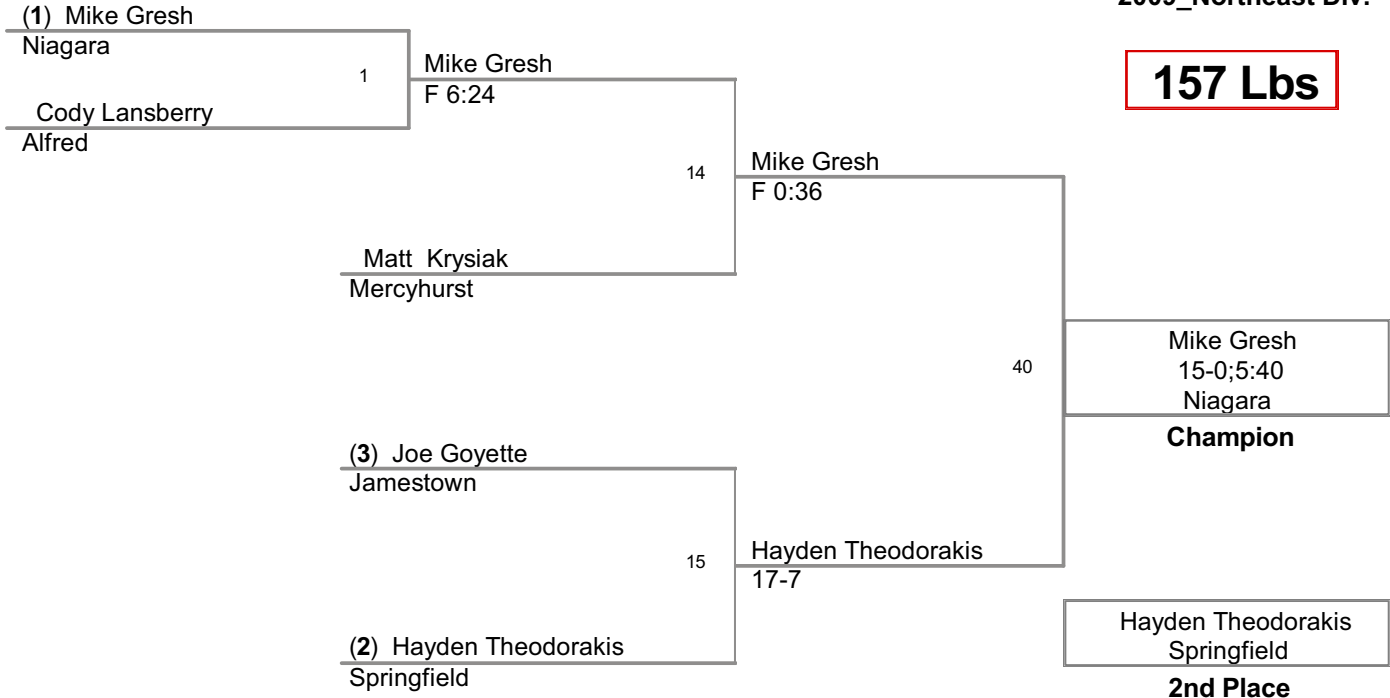

125 Lbs

133 Lbs

141 Lbs

149 Lbs

2009_Northeast Div.

157 Lbs

165 Lbs

174 Lbs