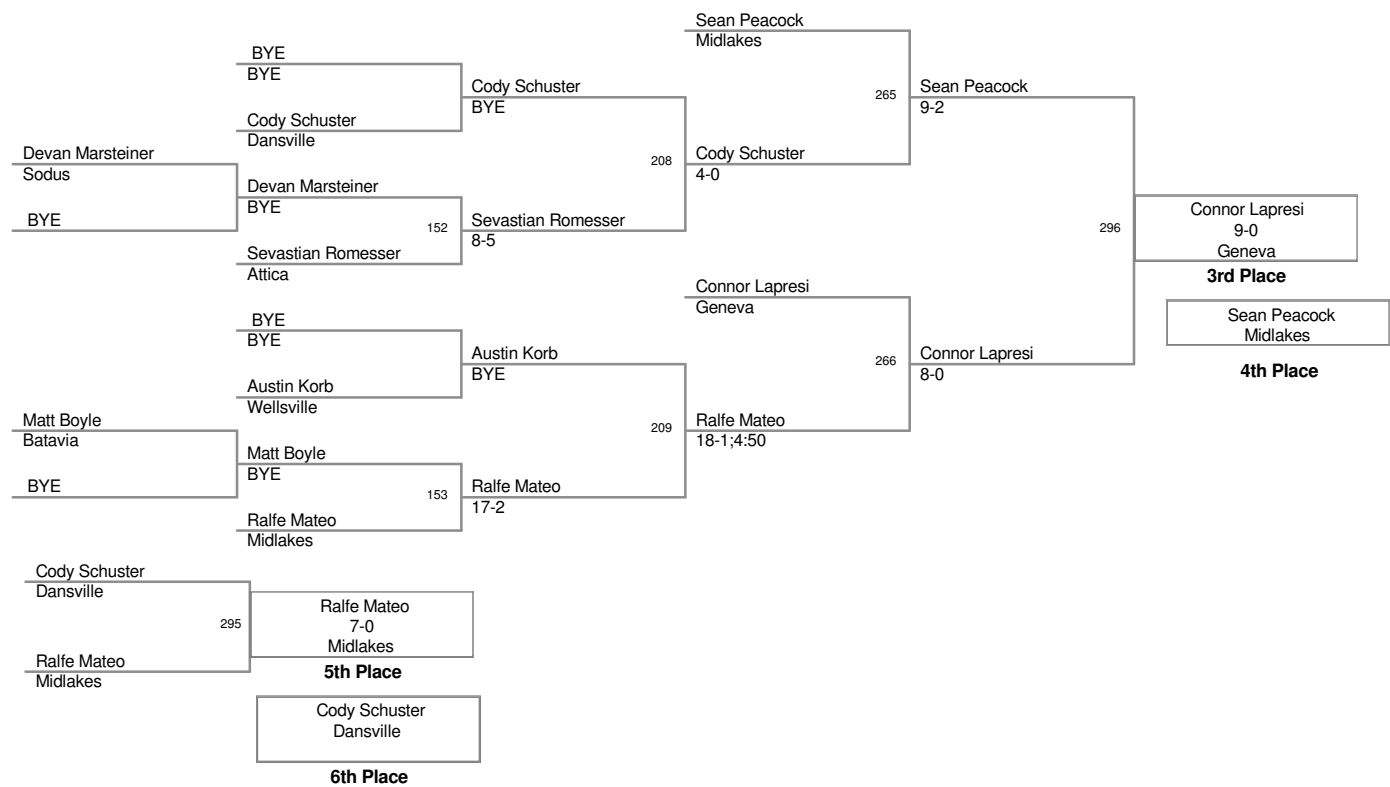

Plc	Points	Team	CH	CONS
1	272	Palmyra-Macedon	-	-
2	190	Bath	-	-
3	160	Batavia	-	-
4	137	North Rose Wolcott	-	-
5	136.5	Attica	-	-
6	123	Midlakes	-	-
7	82.5	Livonia	-	-
8	75.5	Sodus	-	-
9	70	Wellsville	-	-
10	62.5	Marcus Whitman	-	-
11	58	Waterloo	-	-
12	52	Wayland-Cohcoton	-	-
13	49	Geneva	-	-
13	49	Hornell	-	-
15	42	Dansville	-	-
16	27	Bishop Kearney	-	-
17	26	Penn Yan Academy	-	-
18	0	Dr Freddie Thomas	-	-

96 Lbs

103 Lbs

119 Lbs

125 Lbs

130 Lbs

135 Lbs

140 Lbs

145 Lbs