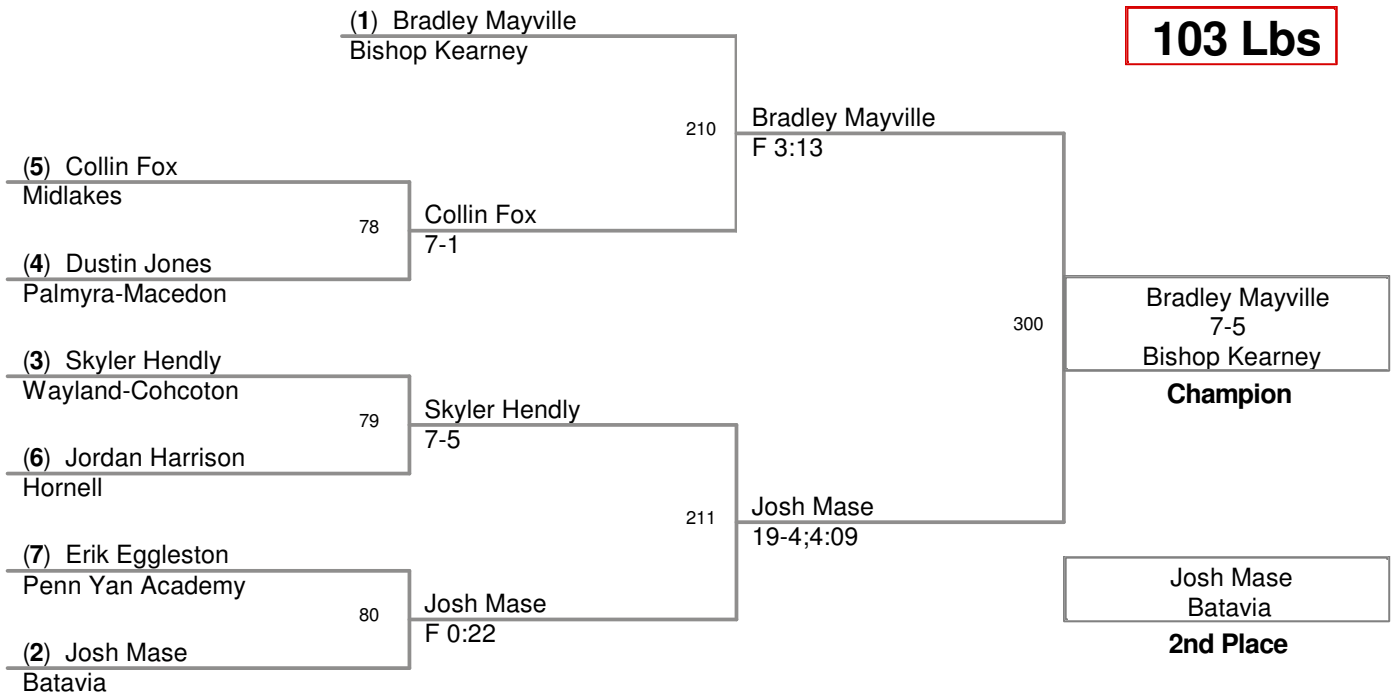

Plc	Points	Team	CH	CONS
1	272	Palmyra-Macedon	-	-
2	190	Bath	-	-
3	160	Batavia	-	-
4	137	North Rose Wolcott	-	-
5	136.5	Attica	-	-
6	123	Midlakes	-	-
7	82.5	Livonia	-	-
8	75.5	Sodus	-	-
9	70	Wellsville	-	-
10	62.5	Marcus Whitman	-	-
11	58	Waterloo	-	-
12	52	Wayland-Cohcoton	-	-
13	49	Geneva	-	-
13	49	Hornell	-	-
15	42	Dansville	-	-
16	27	Bishop Kearney	-	-
17	26	Penn Yan Academy	-	-
18	0	Dr Freddie Thomas	-	-

96 Lbs

103 Lbs

119 Lbs

125 Lbs

130 Lbs

135 Lbs

140 Lbs

145 Lbs

152 Lbs

160 Lbs

171 Lbs

189 Lbs

215 Lbs

285 Lbs