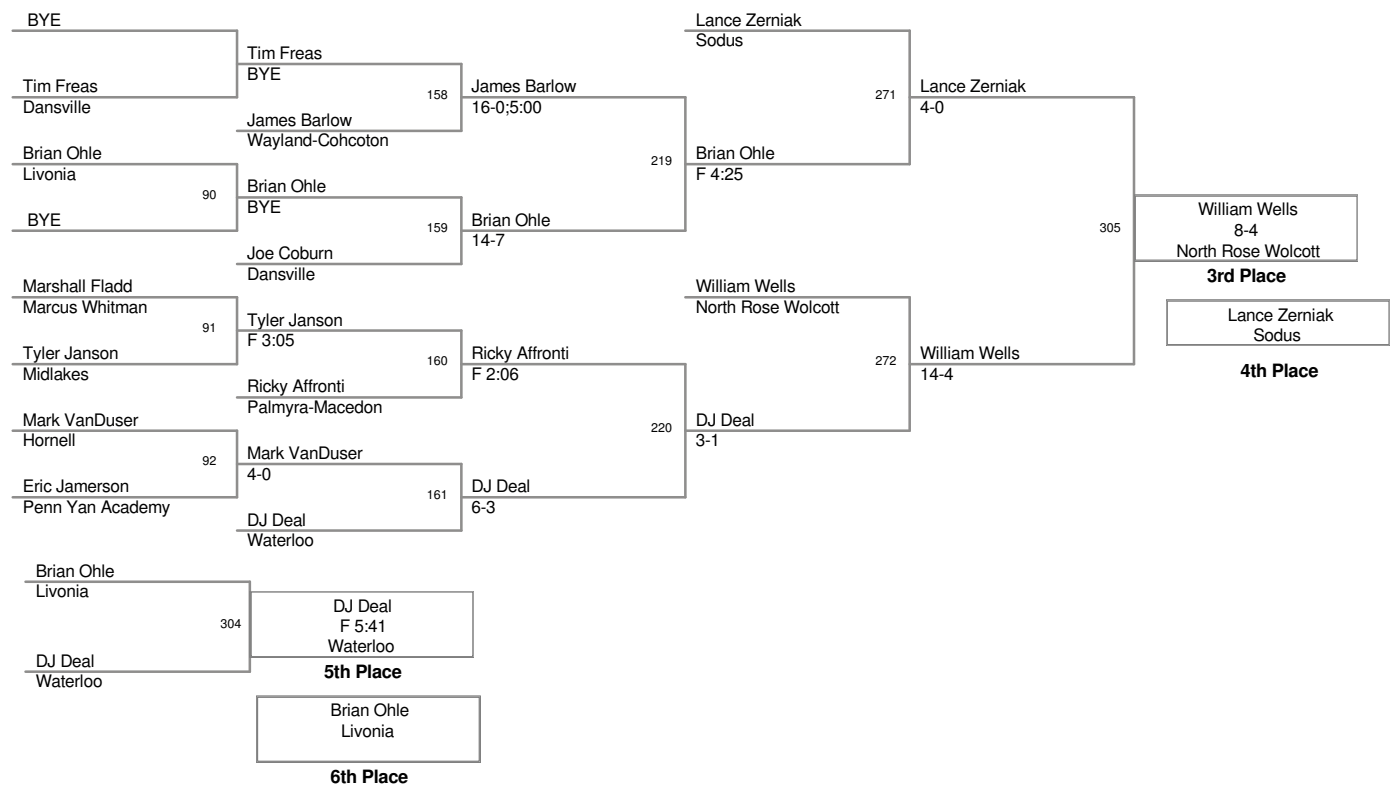

Plc	Points	Team	CH	CONS
1	272	Palmyra-Macedon	-	-
2	190	Bath	-	-
3	160	Batavia	-	-
4	137	North Rose Wolcott	-	-
5	136.5	Attica	-	-
6	123	Midlakes	-	-
7	82.5	Livonia	-	-
8	75.5	Sodus	-	-
9	70	Wellsville	-	-
10	62.5	Marcus Whitman	-	-
11	58	Waterloo	-	-
12	52	Wayland-Cohcoton	-	-
13	49	Geneva	-	-
13	49	Hornell	-	-
15	42	Dansville	-	-
16	27	Bishop Kearney	-	-
17	26	Penn Yan Academy	-	-
18	0	Dr Freddie Thomas	-	-

96 Lbs

103 Lbs

119 Lbs

125 Lbs

130 Lbs

135 Lbs

140 Lbs

145 Lbs