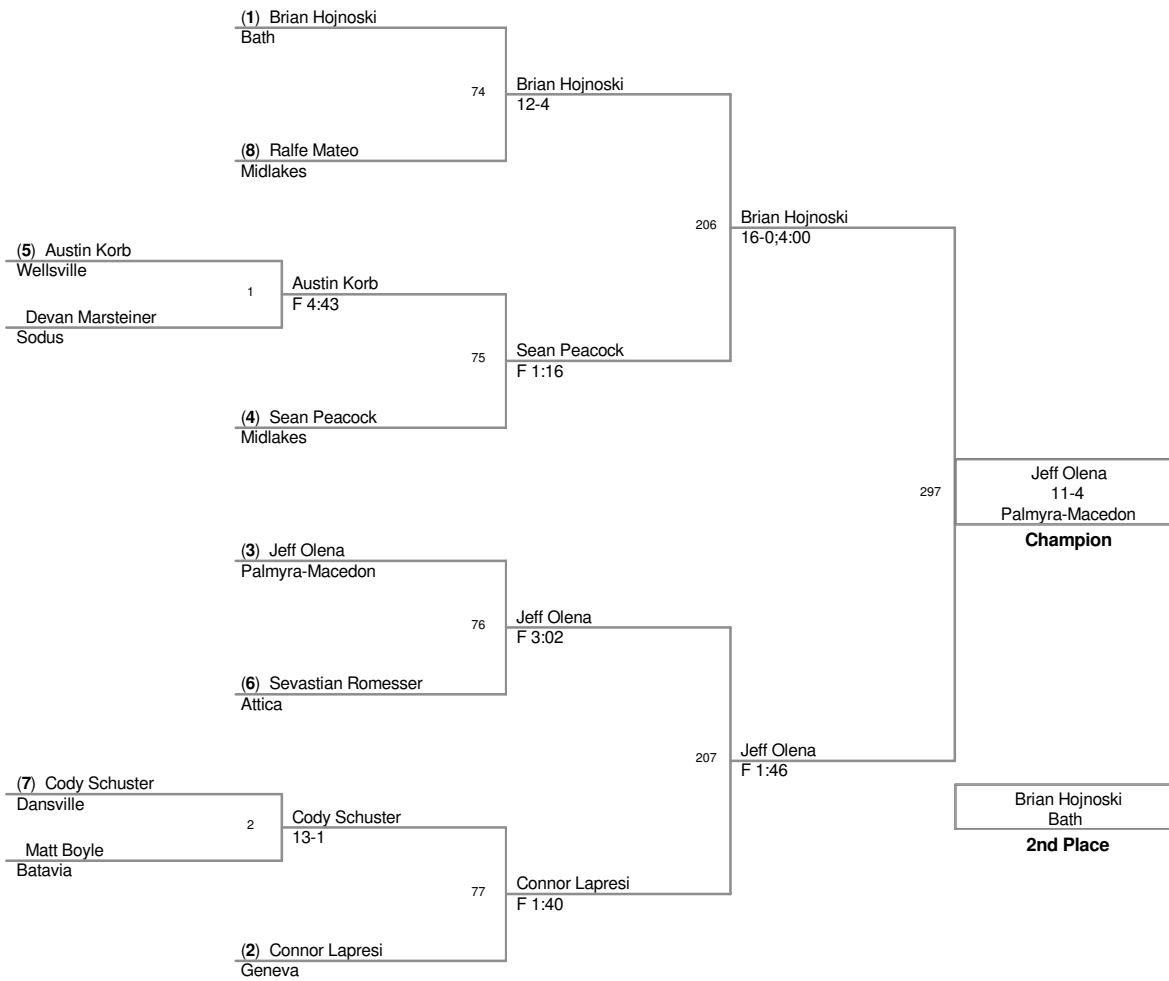

Plc	Points	Team	CH	CONS
1	272	Palmyra-Macedon	-	-
2	190	Bath	-	-
3	160	Batavia	-	-
4	137	North Rose Wolcott	-	-
5	136.5	Attica	-	-
6	123	Midlakes	-	-
7	82.5	Livonia	-	-
8	75.5	Sodus	-	-
9	70	Wellsville	-	-
10	62.5	Marcus Whitman	-	-
11	58	Waterloo	-	-
12	52	Wayland-Cohcoton	-	-
13	49	Geneva	-	-
13	49	Hornell	-	-
15	42	Dansville	-	-
16	27	Bishop Kearney	-	-
17	26	Penn Yan Academy	-	-
18	0	Dr Freddie Thomas	-	-

96 Lbs

103 Lbs

119 Lbs

125 Lbs

130 Lbs

135 Lbs

140 Lbs

145 Lbs

152 Lbs

160 Lbs

171 Lbs

189 Lbs

215 Lbs

285 Lbs