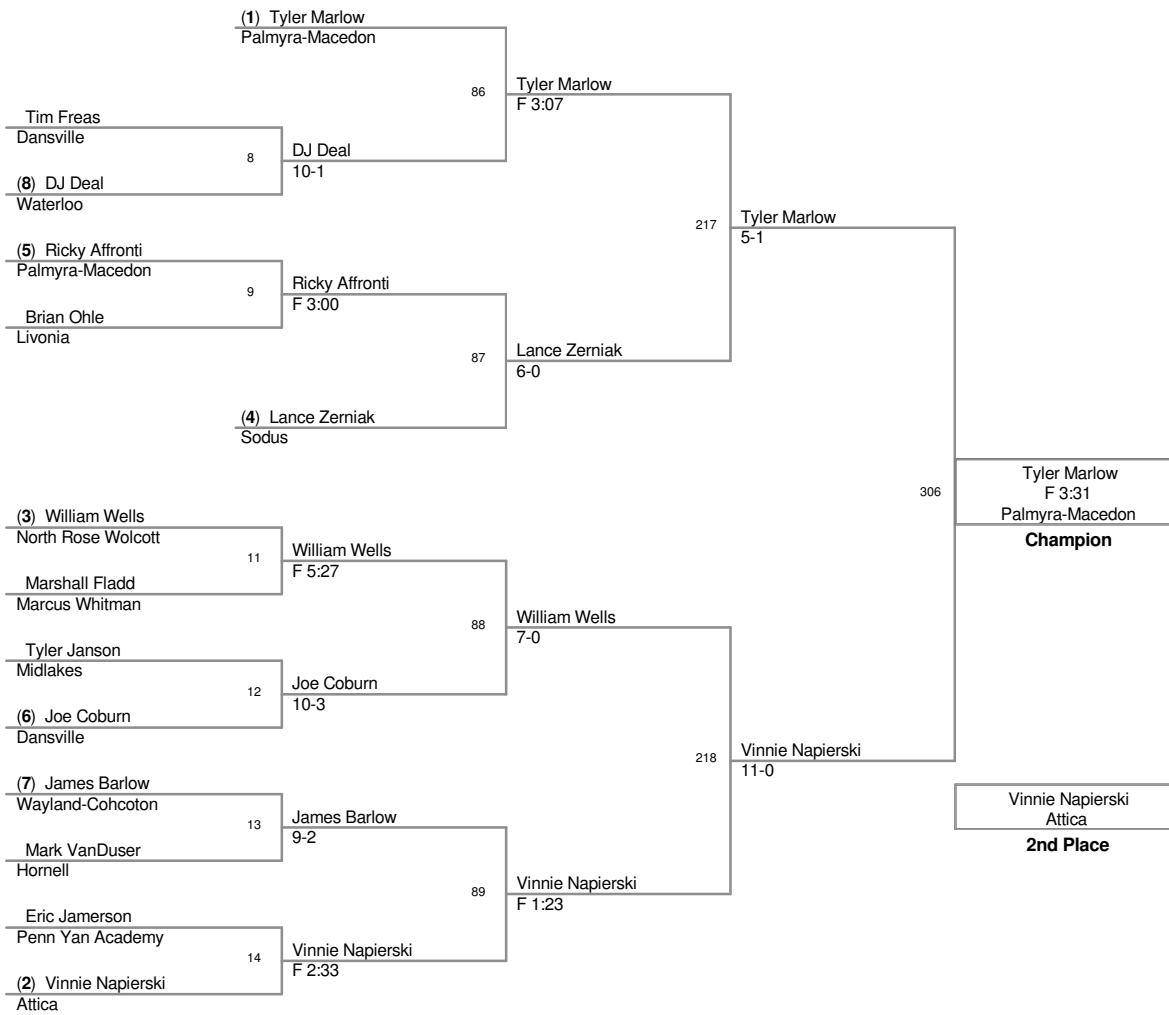

Plc	Points	Team	CH	CONS
1	272	Palmyra-Macedon	-	-
2	190	Bath	-	-
3	160	Batavia	-	-
4	137	North Rose Wolcott	-	-
5	136.5	Attica	-	-
6	123	Midlakes	-	-
7	82.5	Livonia	-	-
8	75.5	Sodus	-	-
9	70	Wellsville	-	-
10	62.5	Marcus Whitman	-	-
11	58	Waterloo	-	-
12	52	Wayland-Cohcoton	-	-
13	49	Geneva	-	-
13	49	Hornell	-	-
15	42	Dansville	-	-
16	27	Bishop Kearney	-	-
17	26	Penn Yan Academy	-	-
18	0	Dr Freddie Thomas	-	-

96 Lbs

103 Lbs

119 Lbs

125 Lbs

130 Lbs

135 Lbs

140 Lbs

145 Lbs

152 Lbs

160 Lbs

171 Lbs

189 Lbs

215 Lbs

285 Lbs