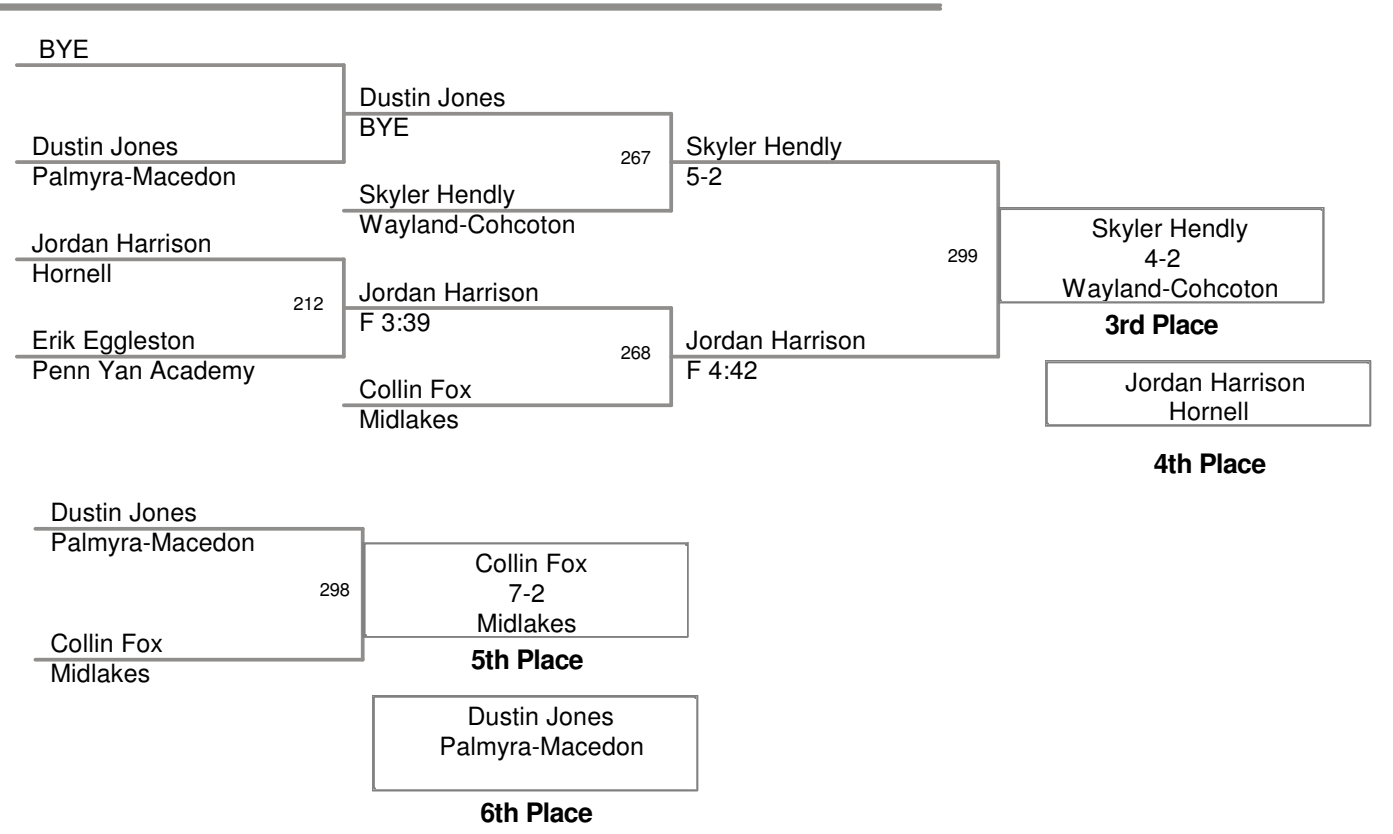

Plc	Points	Team	CH	CONS
1	272	Palmyra-Macedon	-	-
2	190	Bath	-	-
3	160	Batavia	-	-
4	137	North Rose Wolcott	-	-
5	136.5	Attica	-	-
6	123	Midlakes	-	-
7	82.5	Livonia	-	-
8	75.5	Sodus	-	-
9	70	Wellsville	-	-
10	62.5	Marcus Whitman	-	-
11	58	Waterloo	-	-
12	52	Wayland-Cohcoton	-	-
13	49	Geneva	-	-
13	49	Hornell	-	-
15	42	Dansville	-	-
16	27	Bishop Kearney	-	-
17	26	Penn Yan Academy	-	-
18	0	Dr Freddie Thomas	-	-

96 Lbs

103 Lbs

119 Lbs

125 Lbs

130 Lbs

135 Lbs

140 Lbs

145 Lbs

152 Lbs

160 Lbs

171 Lbs

189 Lbs

215 Lbs

285 Lbs