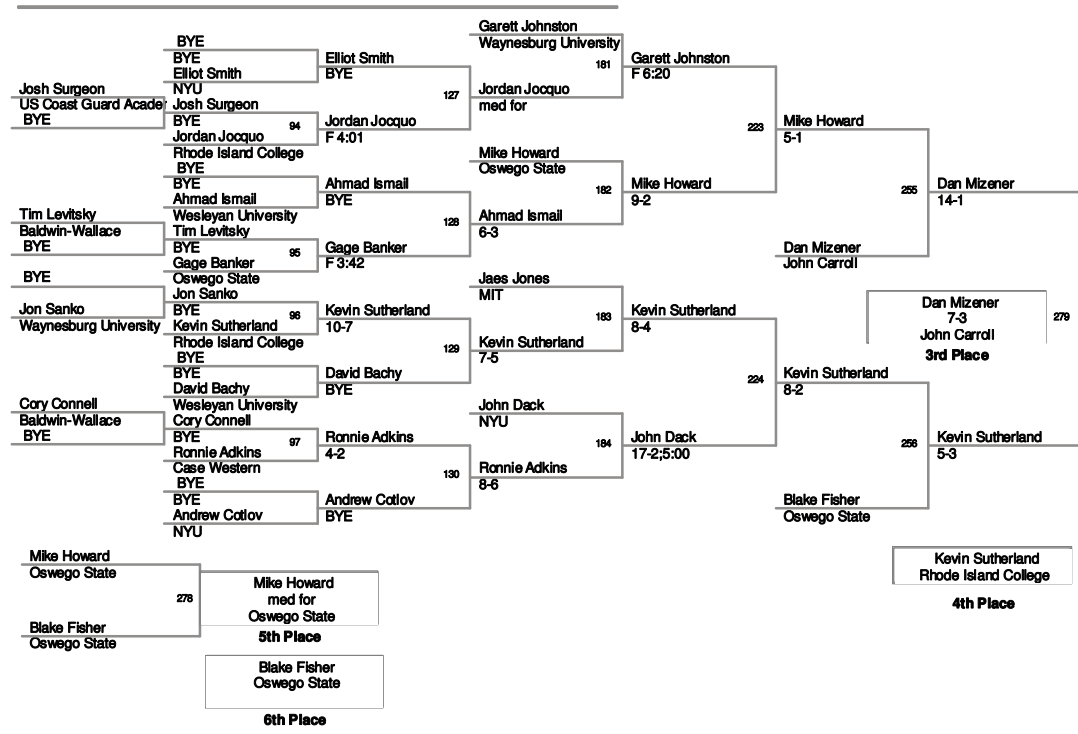

2008_RIT Invitational
Tournament Div.

125 Lbs

2008_RIT Invitational
Tournament Div.

133 Lbs

2008_RIT Invitational
Tournament Div.

141 Lbs

2008_RIT Invitational
Tournament Div.

149 Lbs