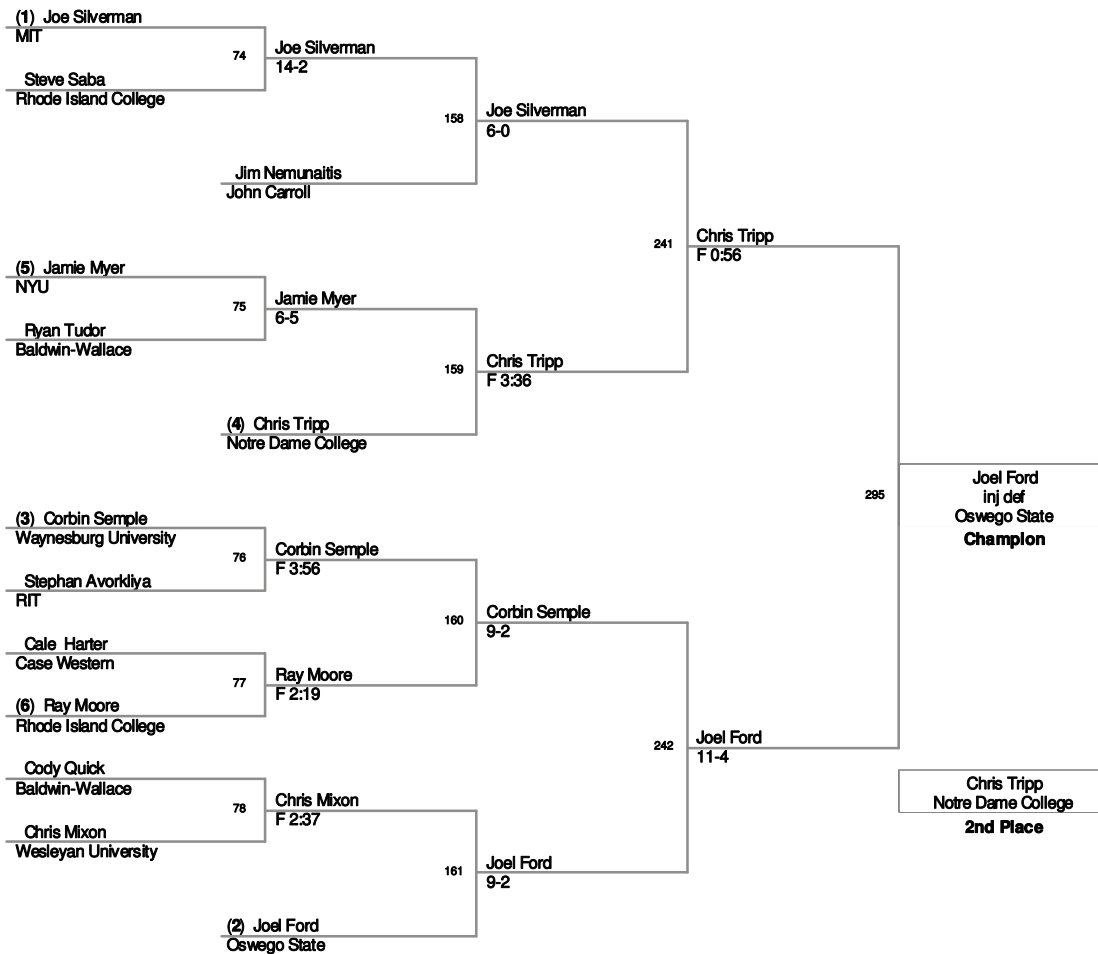

2008_RIT Invitational
Tournament Div.

174 Lbs

2008_RIT Invitational
Tournament Div.

184 Lbs

2008_RIT Invitational
Tournament Div.

197 Lbs

2008_RIT Invitational
Tournament Div.

285 Lbs