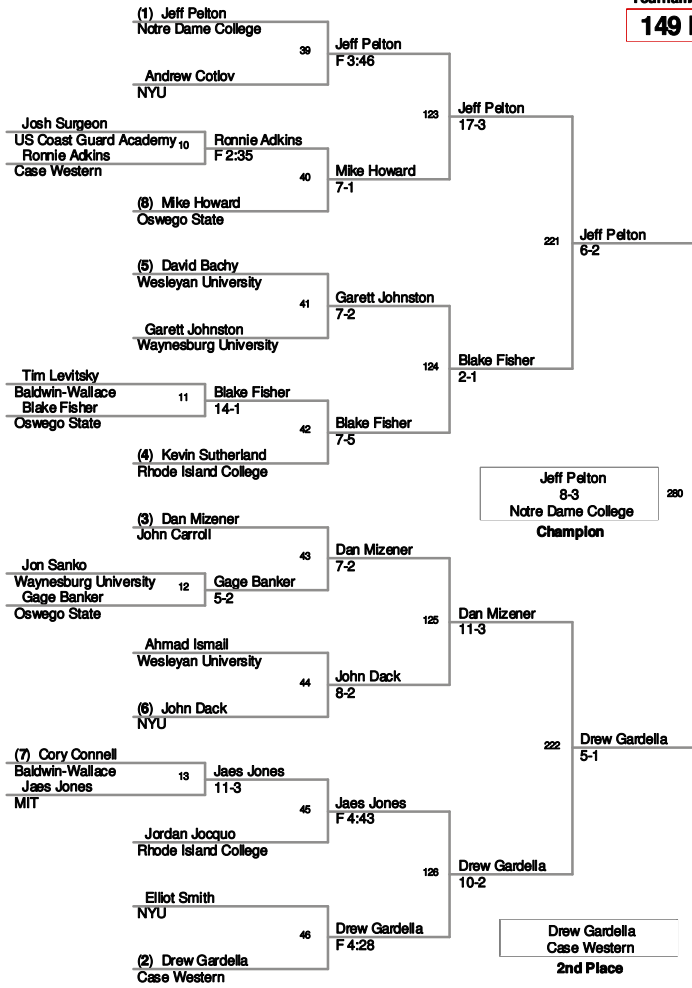

Plc	Points	Team	CH	CONS
1	163.5	Notre Dame College	-	-
2	99	Oswego State	-	-
3	92.5	John Carroll	-	-
4	86	Rhode Island College	-	-
5	67	NYU	-	-
6	65	RIT	-	-
7	60	Waynesburg University	-	-
7	60	Wesleyan University	-	-
9	44.5	Baldwin-Wallace	-	-
10	40	MIT	-	-
11	30	Case Western	-	-
12	22	US Coast Guard Academy	-	-
13	13.5	Morrisville	-	-

2008_RIT Invitational
Tournament Div.

125 Lbs

2008_RIT Invitational
Tournament Div.

133 Lbs

2008_RIT Invitational
Tournament Div.

141 Lbs

2008_RIT Invitational
Tournament Div.

149 Lbs