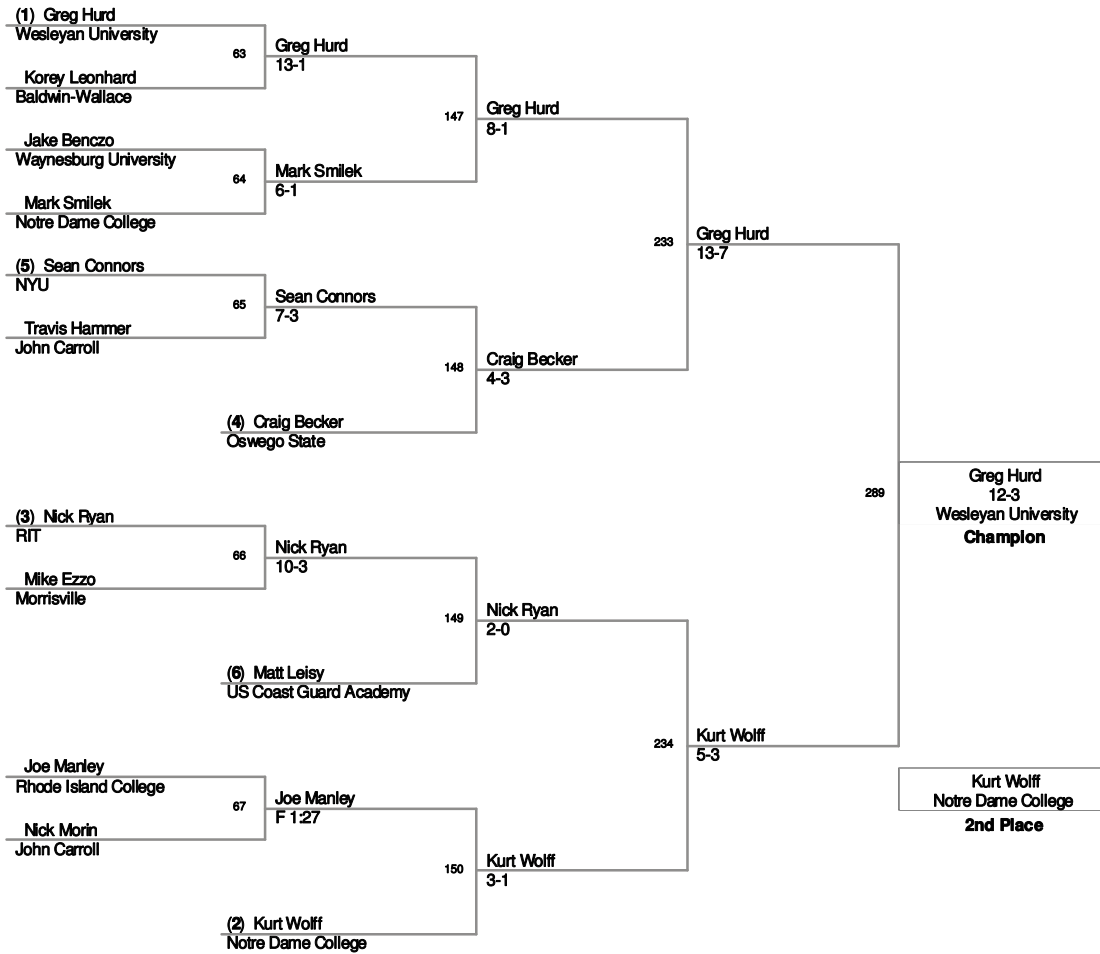

2008_RIT Invitational
Tournament Div.

174 Lbs