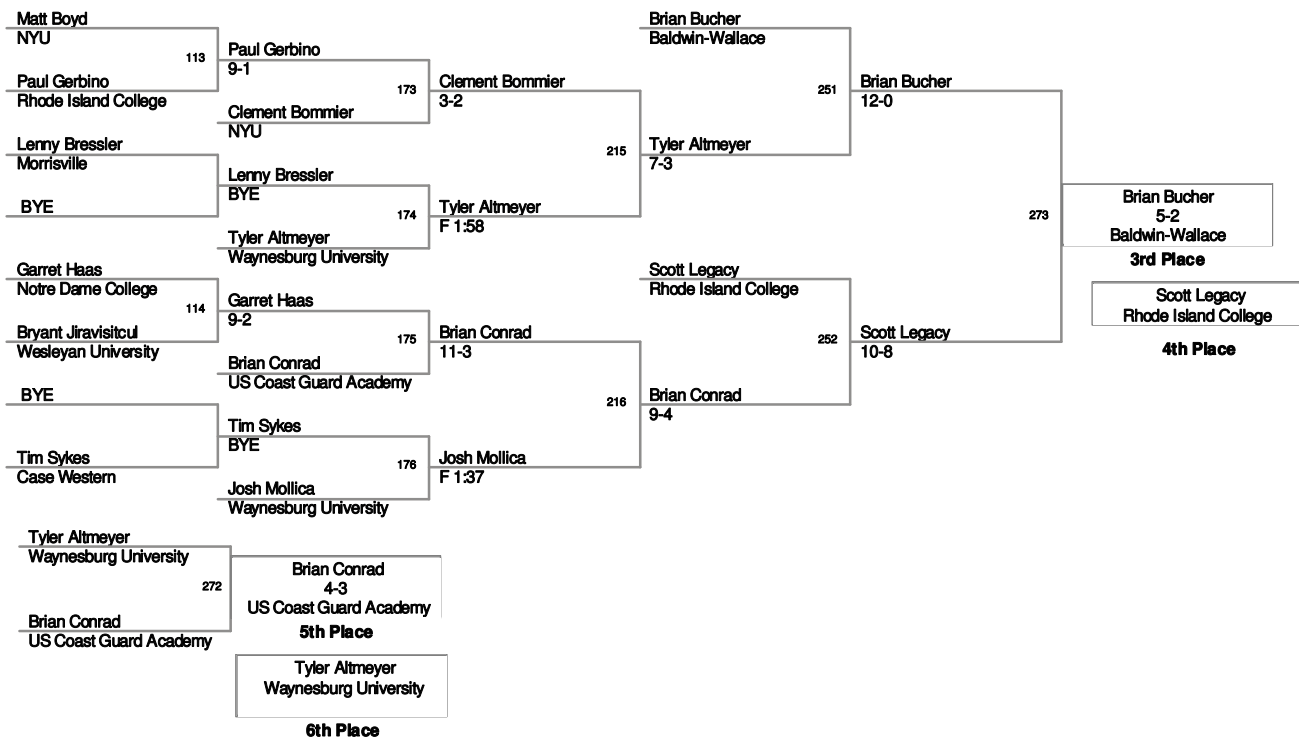

2008_RIT Invitational
Tournament Div.

133 Lbs