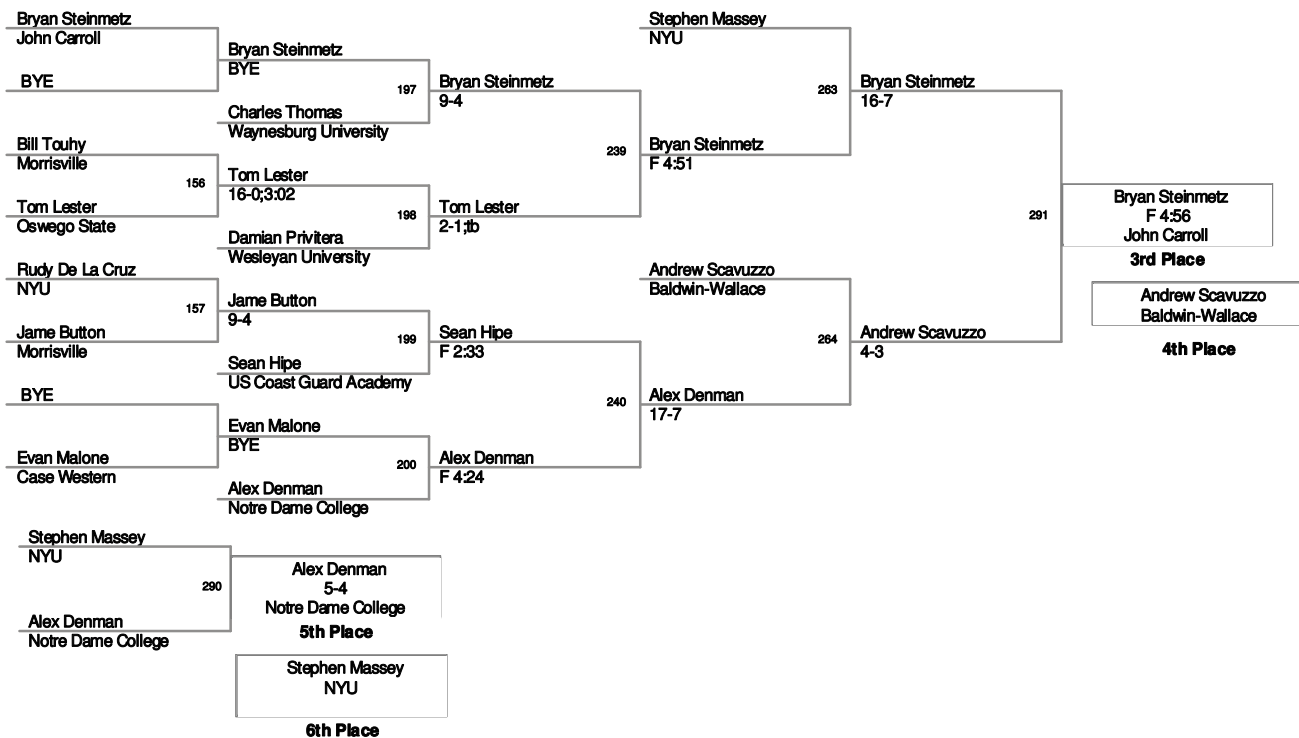

2008_RIT Invitational
Tournament Div.

184 Lbs