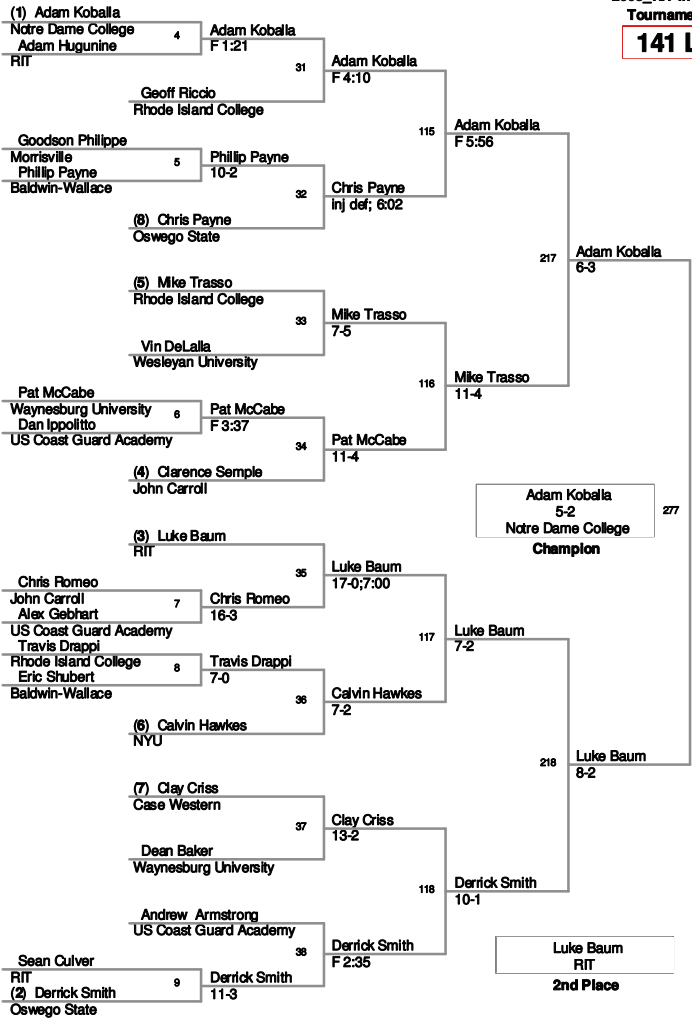

Plc	Points	Team	CH	CONS
1	163.5	Notre Dame College	-	-
2	99	Oswego State	-	-
3	92.5	John Carroll	-	-
4	86	Rhode Island College	-	-
5	67	NYU	-	-
6	65	RIT	-	-
7	60	Waynesburg University	-	-
7	60	Wesleyan University	-	-
9	44.5	Baldwin-Wallace	-	-
10	40	MIT	-	-
11	30	Case Western	-	-
12	22	US Coast Guard Academy	-	-
13	13.5	Morrisville	-	-

2008_RIT Invitational
Tournament Div.

125 Lbs

2008_RIT Invitational
Tournament Div.

133 Lbs

2008_RIT Invitational
Tournament Div.

141 Lbs

2008_RIT Invitational
Tournament Div.

149 Lbs