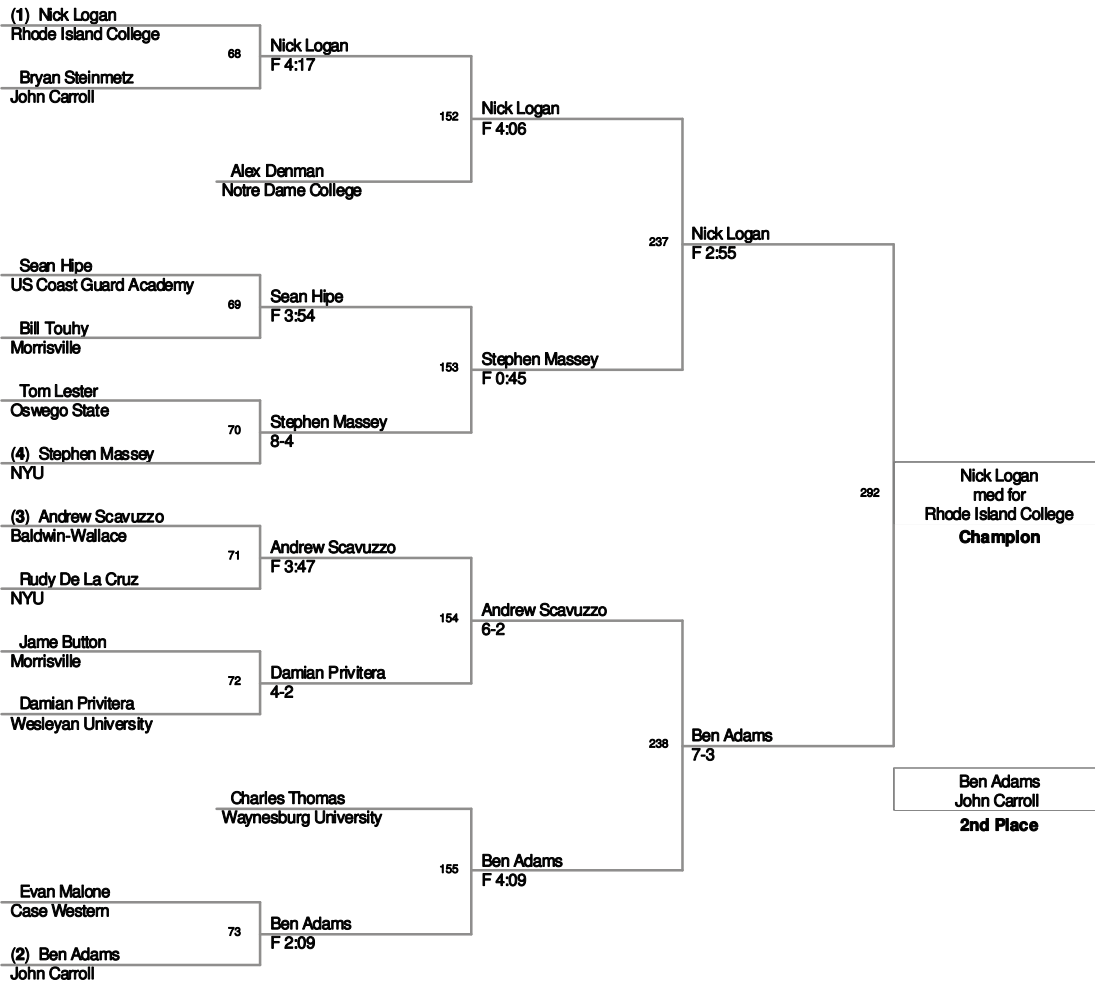

2008_RIT Invitational
Tournament Div.

184 Lbs