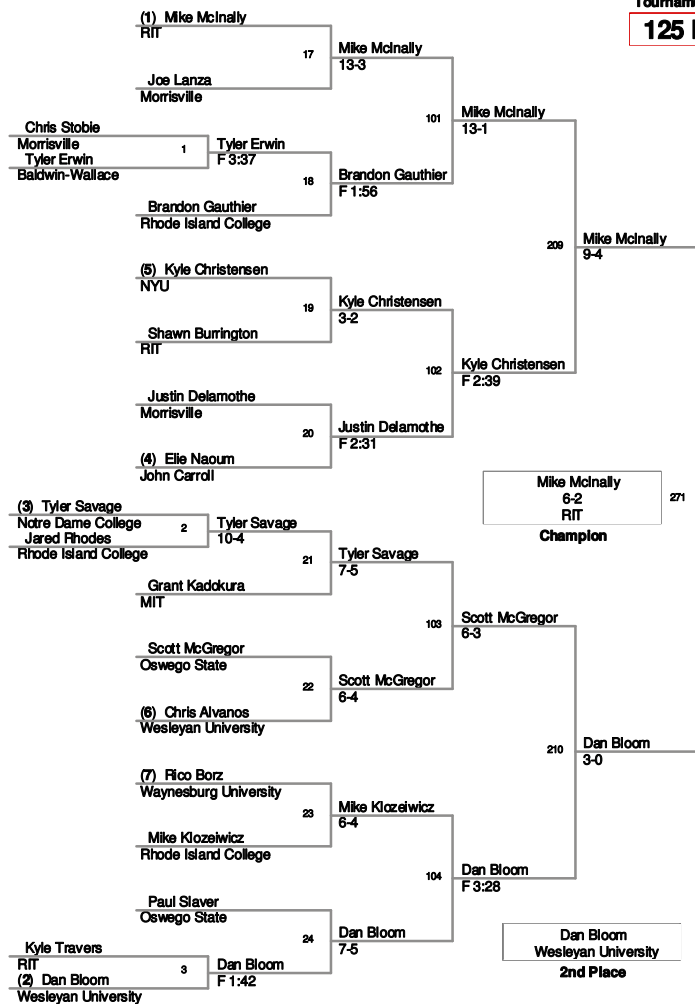

Plc	Points	Team	CH	CONS
1	163.5	Notre Dame College	-	-
2	99	Oswego State	-	-
3	92.5	John Carroll	-	-
4	86	Rhode Island College	-	-
5	67	NYU	-	-
6	65	RIT	-	-
7	60	Waynesburg University	-	-
7	60	Wesleyan University	-	-
9	44.5	Baldwin-Wallace	-	-
10	40	MIT	-	-
11	30	Case Western	-	-
12	22	US Coast Guard Academy	-	-
13	13.5	Morrisville	-	-

2008_RIT Invitational
Tournament Div.

125 Lbs

2008_RIT Invitational
Tournament Div.

133 Lbs

2008_RIT Invitational
Tournament Div.

141 Lbs

2008_RIT Invitational
Tournament Div.

149 Lbs