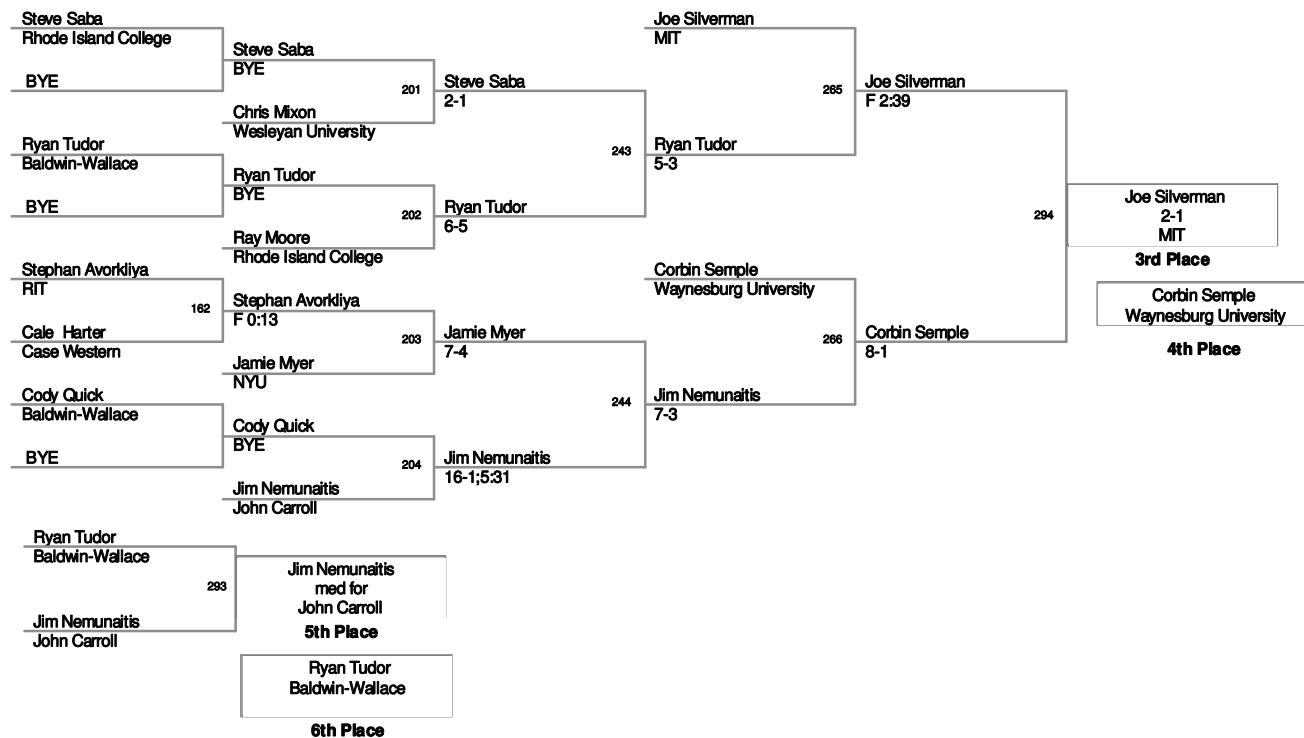

2008_RIT Invitational
Tournament Div.

174 Lbs

2008_RIT Invitational
Tournament Div.

184 Lbs

2008_RIT Invitational
Tournament Div.

197 Lbs

2008_RIT Invitational
Tournament Div.

285 Lbs