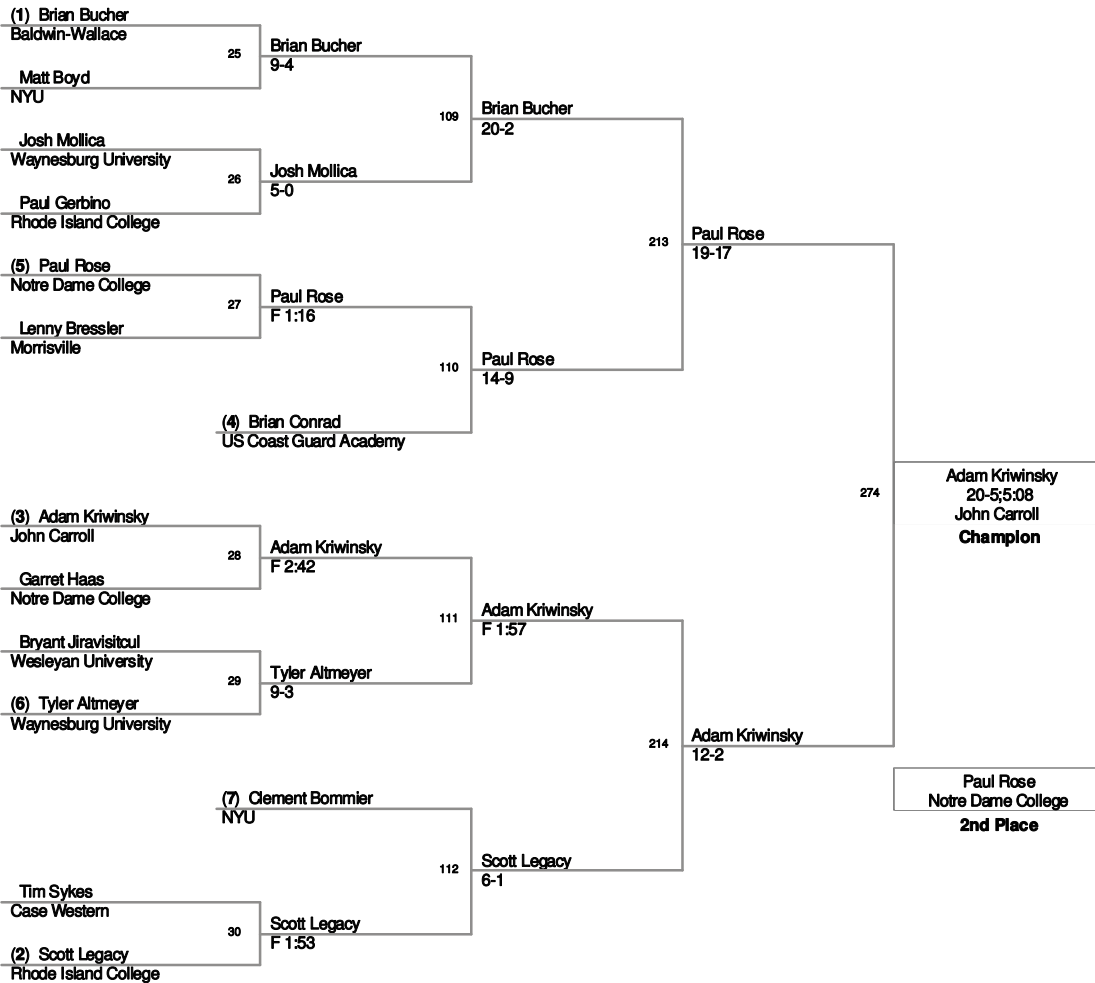

2008_RIT Invitational
Tournament Div.

133 Lbs