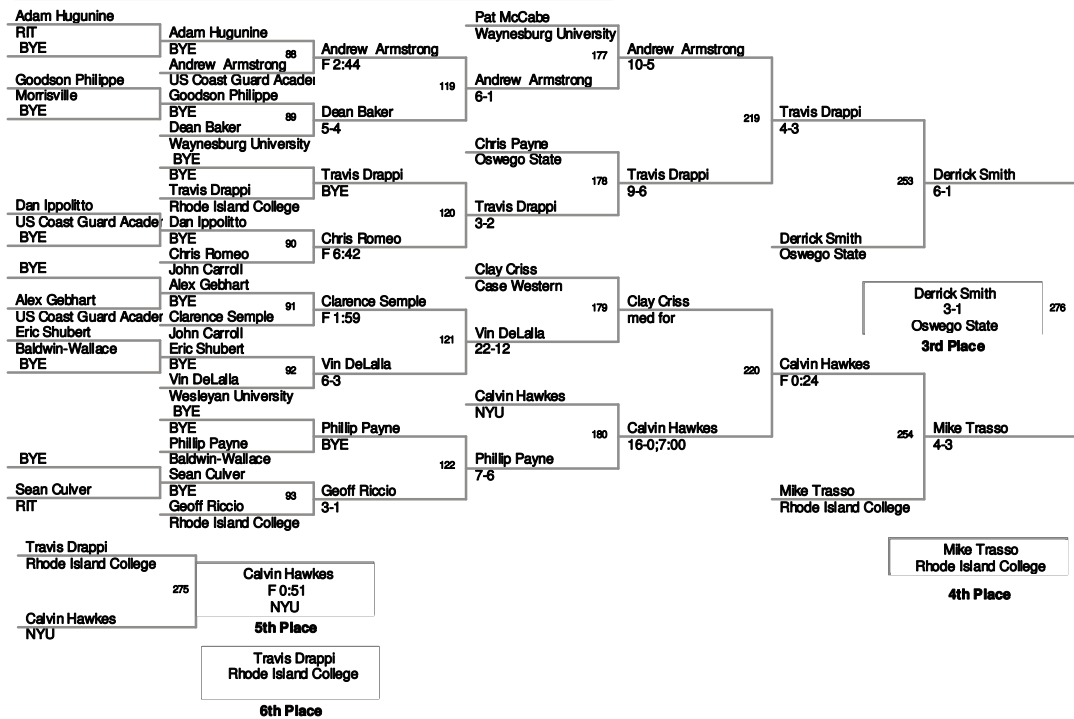

Plc	Points	Team	CH	CONS
1	163.5	Notre Dame College	-	-
2	99	Oswego State	-	-
3	92.5	John Carroll	-	-
4	86	Rhode Island College	-	-
5	67	NYU	-	-
6	65	RIT	-	-
7	60	Waynesburg University	-	-
7	60	Wesleyan University	-	-
9	44.5	Baldwin-Wallace	-	-
10	40	MIT	-	-
11	30	Case Western	-	-
12	22	US Coast Guard Academy	-	-
13	13.5	Morrisville	-	-

2008_RIT Invitational
Tournament Div.

125 Lbs

2008_RIT Invitational
Tournament Div.

133 Lbs

2008_RIT Invitational
Tournament Div.

141 Lbs

2008_RIT Invitational
Tournament Div.

149 Lbs