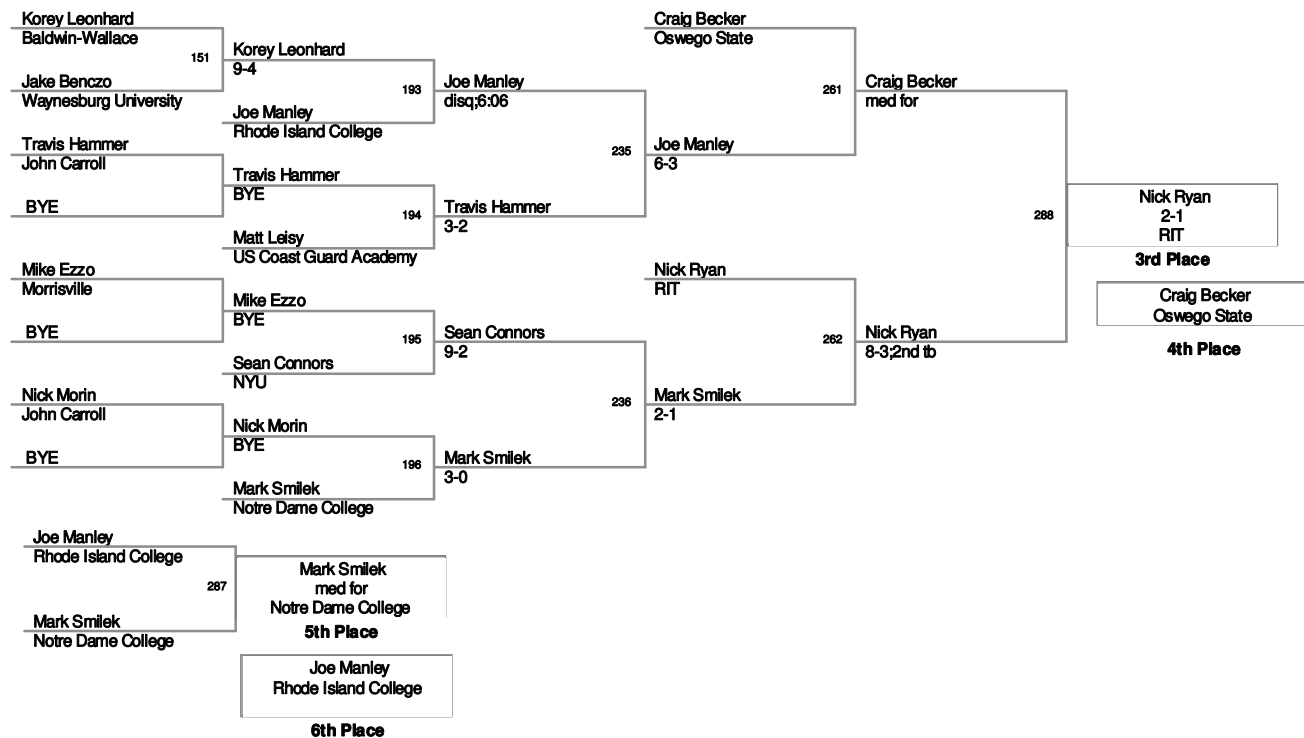

2008_RIT Invitational
Tournament Div.

174 Lbs