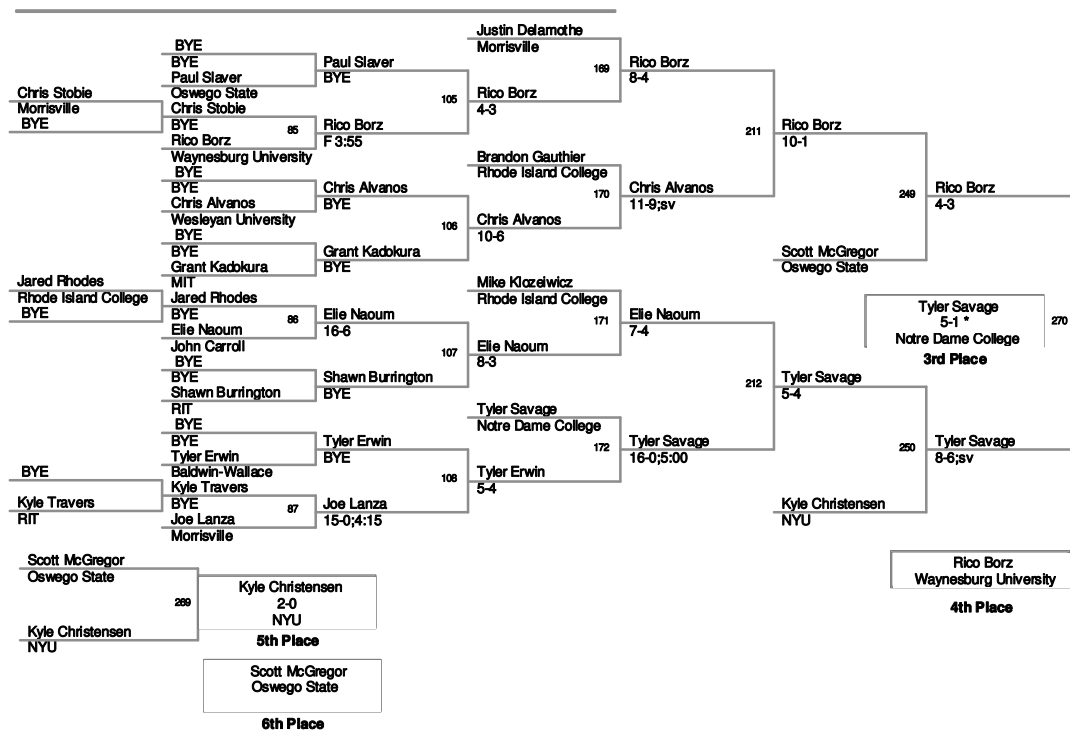

Plc	Points	Team	CH	CONS
1	163.5	Notre Dame College	-	-
2	99	Oswego State	-	-
3	92.5	John Carroll	-	-
4	86	Rhode Island College	-	-
5	67	NYU	-	-
6	65	RIT	-	-
7	60	Waynesburg University	-	-
7	60	Wesleyan University	-	-
9	44.5	Baldwin-Wallace	-	-
10	40	MIT	-	-
11	30	Case Western	-	-
12	22	US Coast Guard Academy	-	-
13	13.5	Morrisville	-	-

2008_RIT Invitational
Tournament Div.

125 Lbs