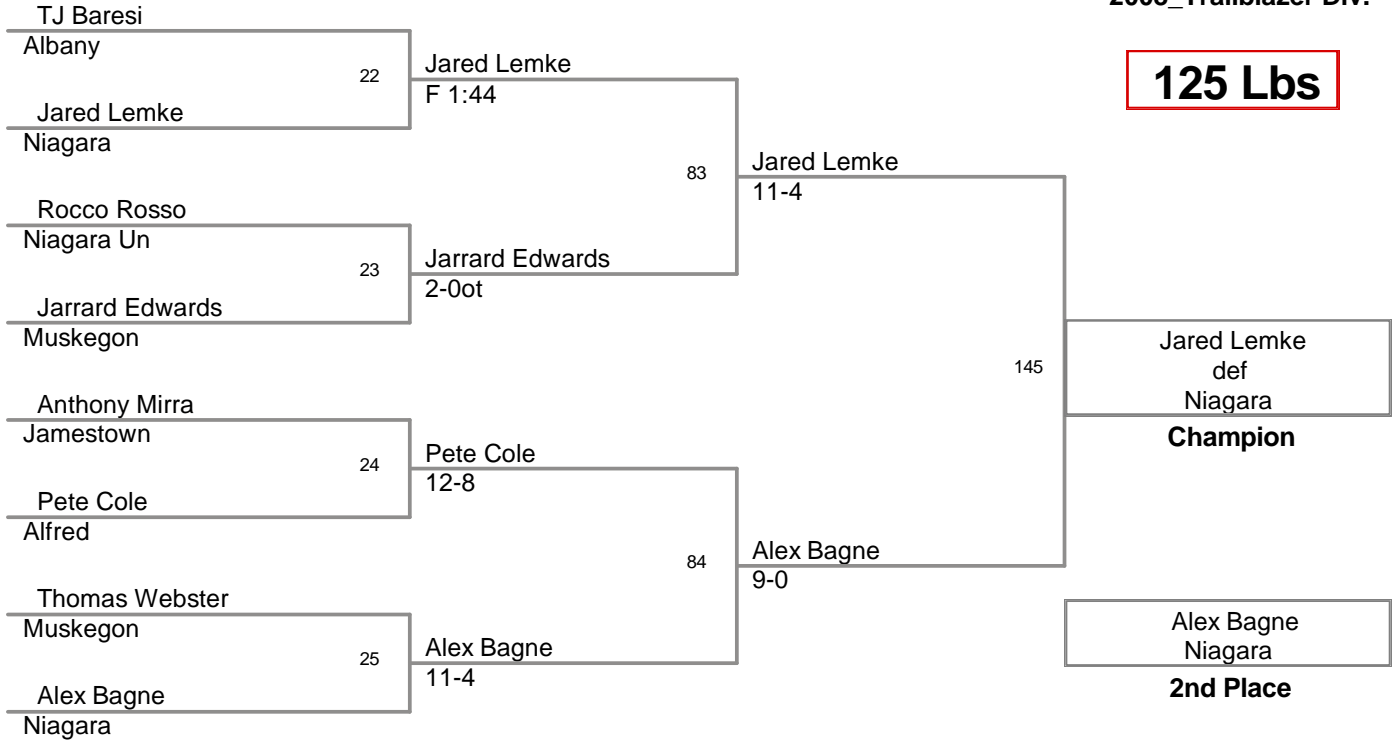

2008_Trailblazer Div.

125 Lbs

133 Lbs

141 Lbs

149 Lbs

157 Lbs

2008_Trailblazer Div.

165 Lbs

174 Lbs

184 Lbs

197 Lbs

285 Lbs