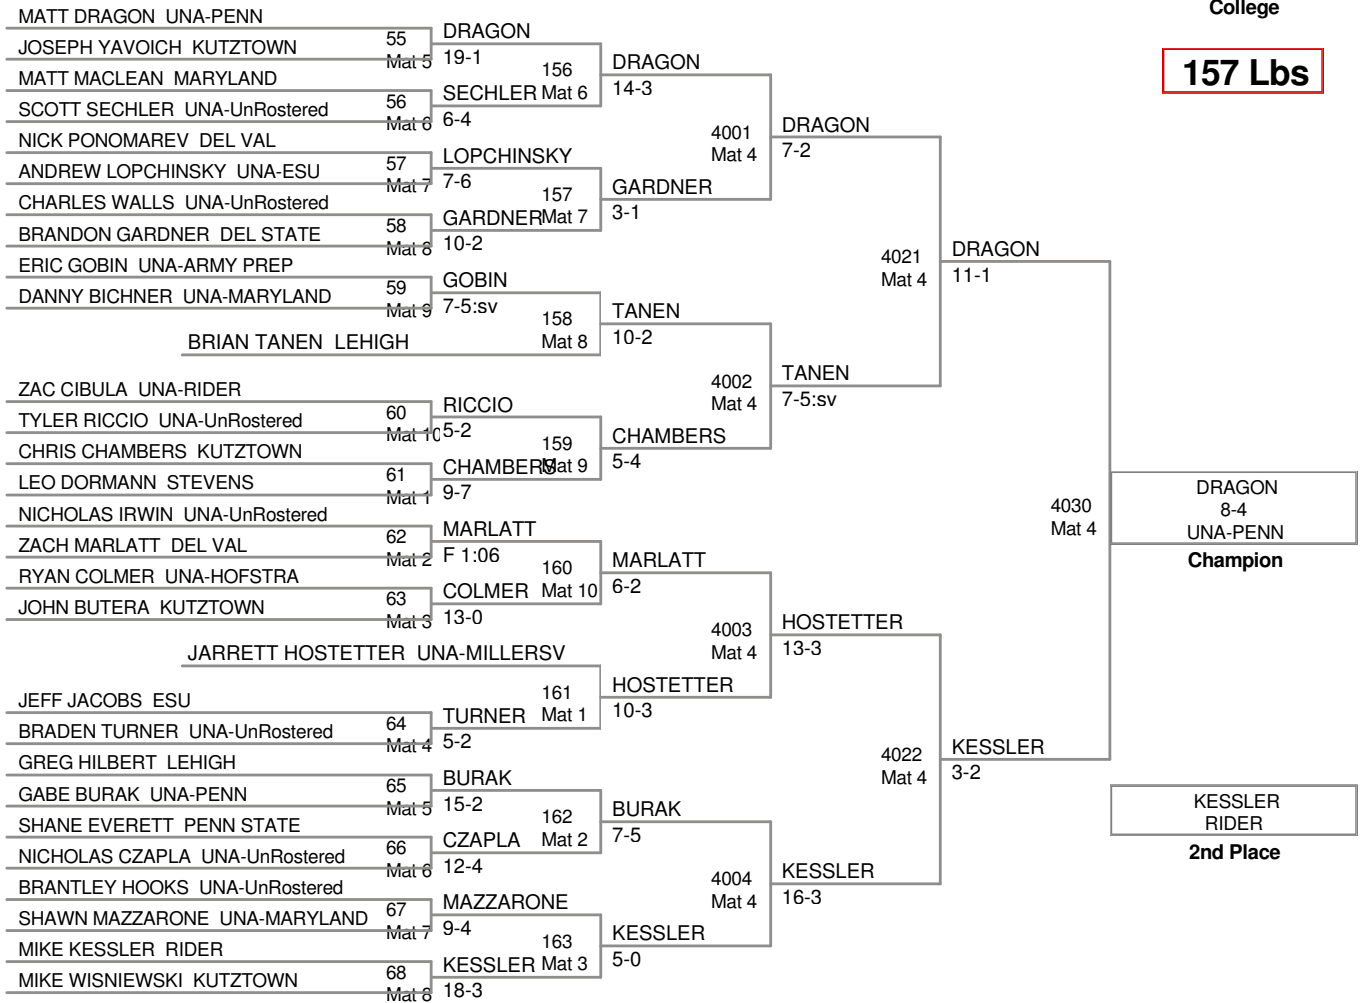

College

125 Lbs

College

**149 Lbs**

College

**157 Lbs**

College

**174 Lbs**

College

**184 Lbs**

197 Lbs