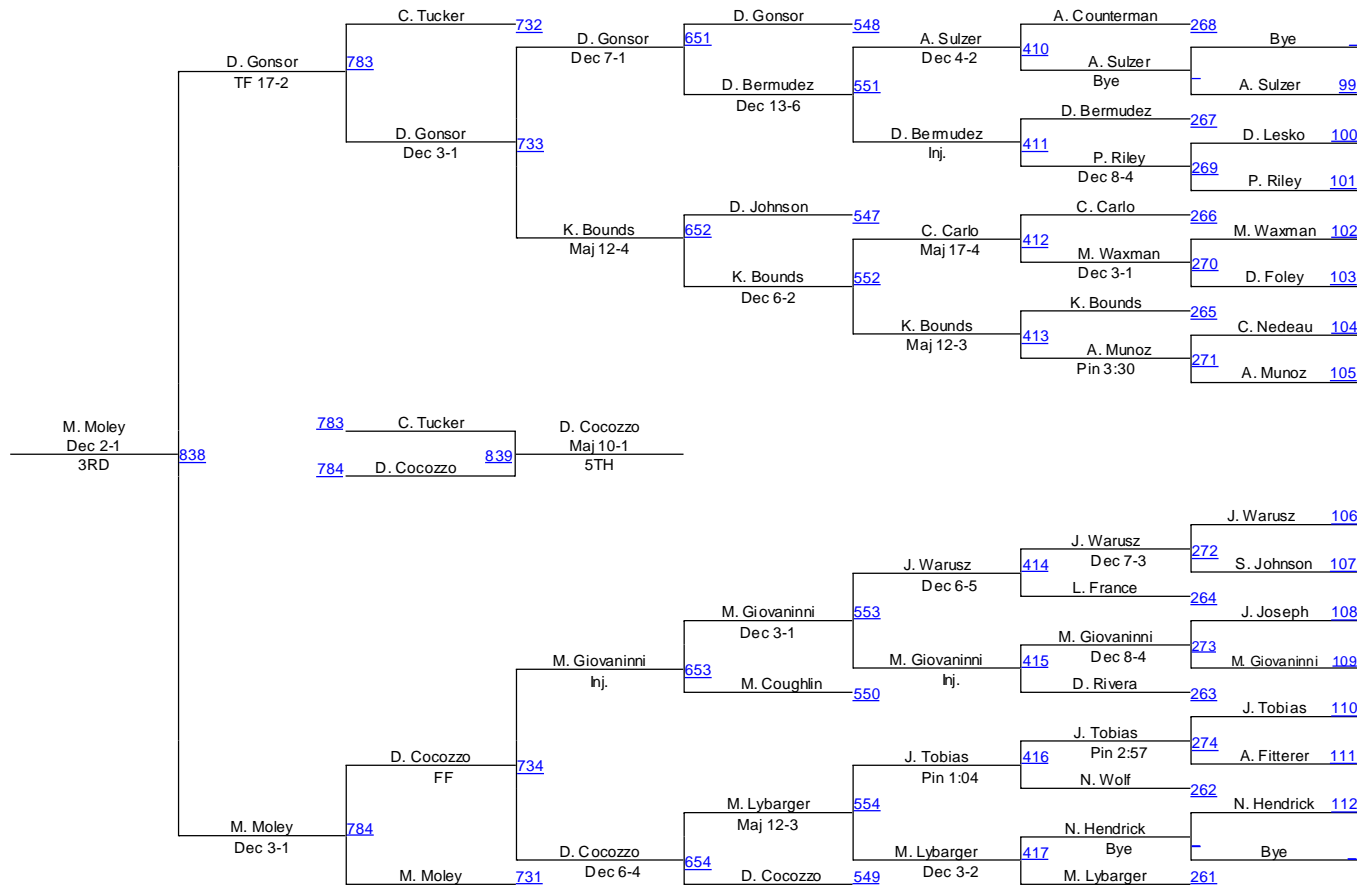

FRESH/SOPH 285

FRESH/SOPH 285

Michigan State Open

OPEN 125

Michigan State Open

OPEN 133

OPEN 133

Michigan State Open

OPEN 141

Michigan State Open

OPEN 149

Michigan State Open

OPEN 157

OPEN 157

Michigan State Open

OPEN 165

OPEN 165

OPEN 174

Michigan State Open

OPEN 184

Michigan State Open

OPEN 197

OPEN 197

Michigan State Open

OPEN 285

OPEN 285