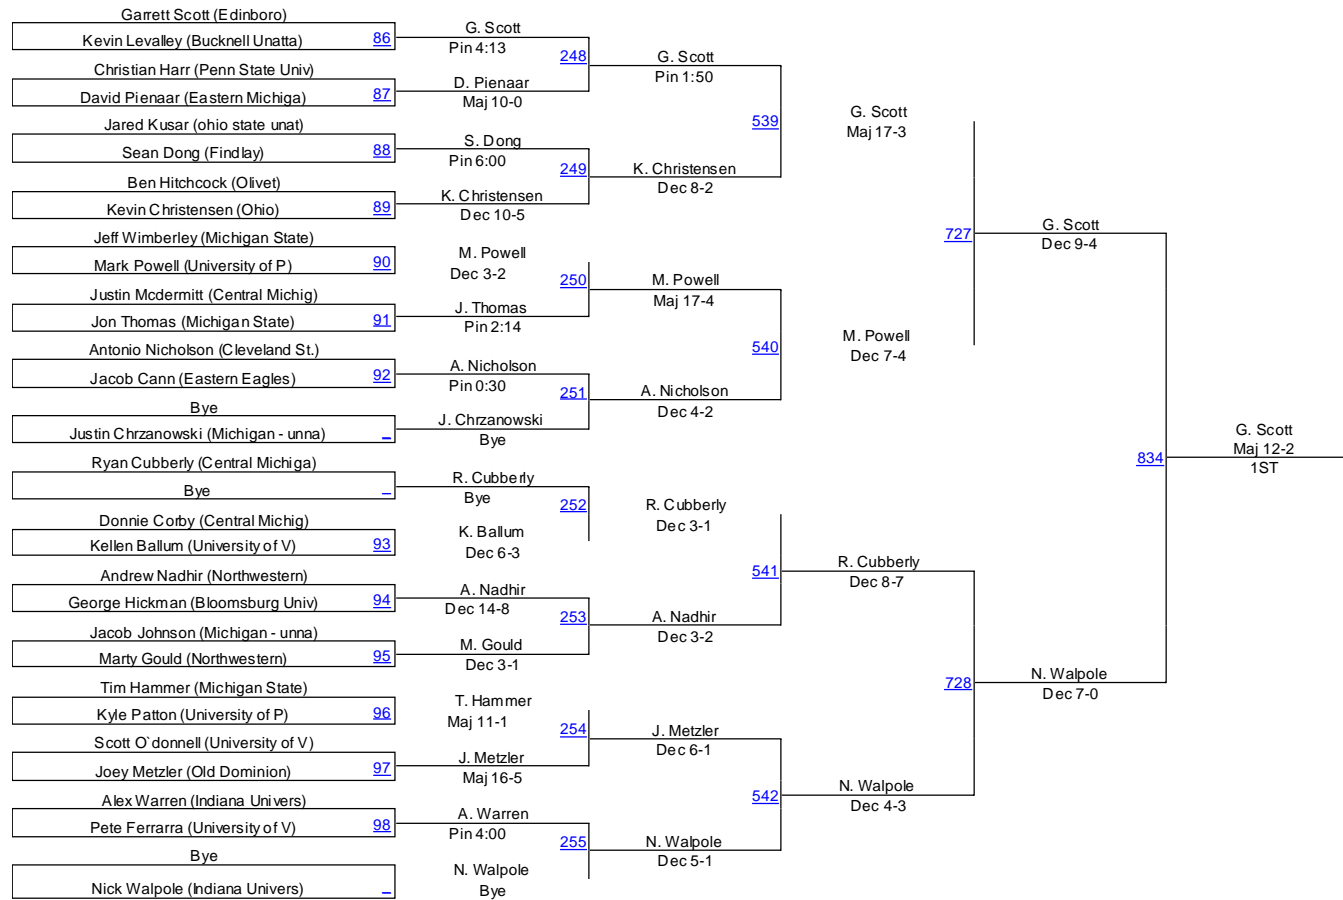

FRESH/SOPH 285

FRESH/SOPH 285

Michigan State Open

OPEN 125

Michigan State Open

OPEN 133

OPEN 133

Michigan State Open

OPEN 141

Michigan State Open

OPEN 149

Michigan State Open

OPEN 157

OPEN 157

Michigan State Open

OPEN 165