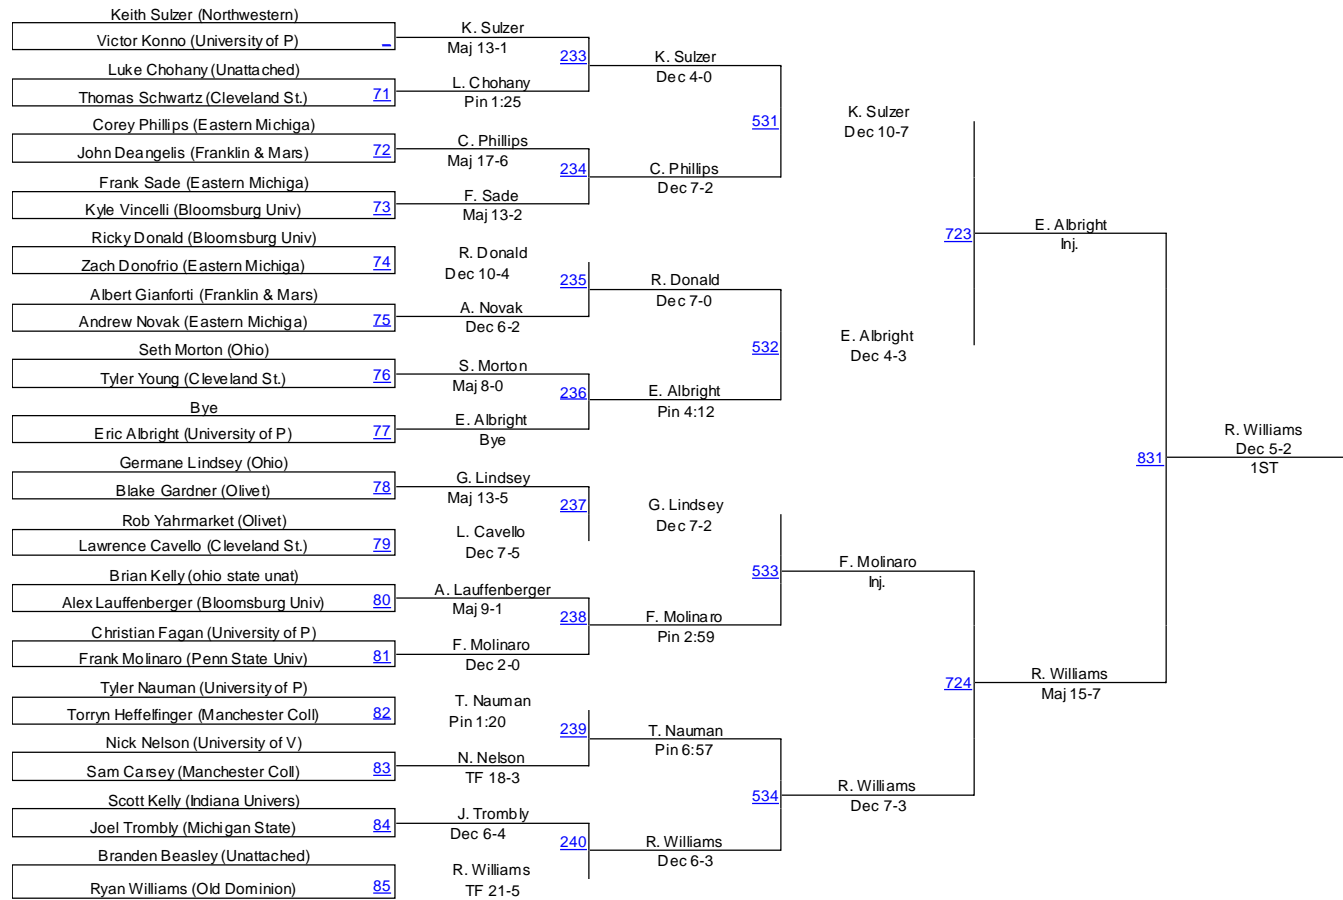

FRESH/SOPH 285

FRESH/SOPH 285

Michigan State Open

OPEN 125

Michigan State Open

OPEN 133

OPEN 133

Michigan State Open

OPEN 141

Michigan State Open

OPEN 149

Michigan State Open

OPEN 157

OPEN 157

Michigan State Open

OPEN 165