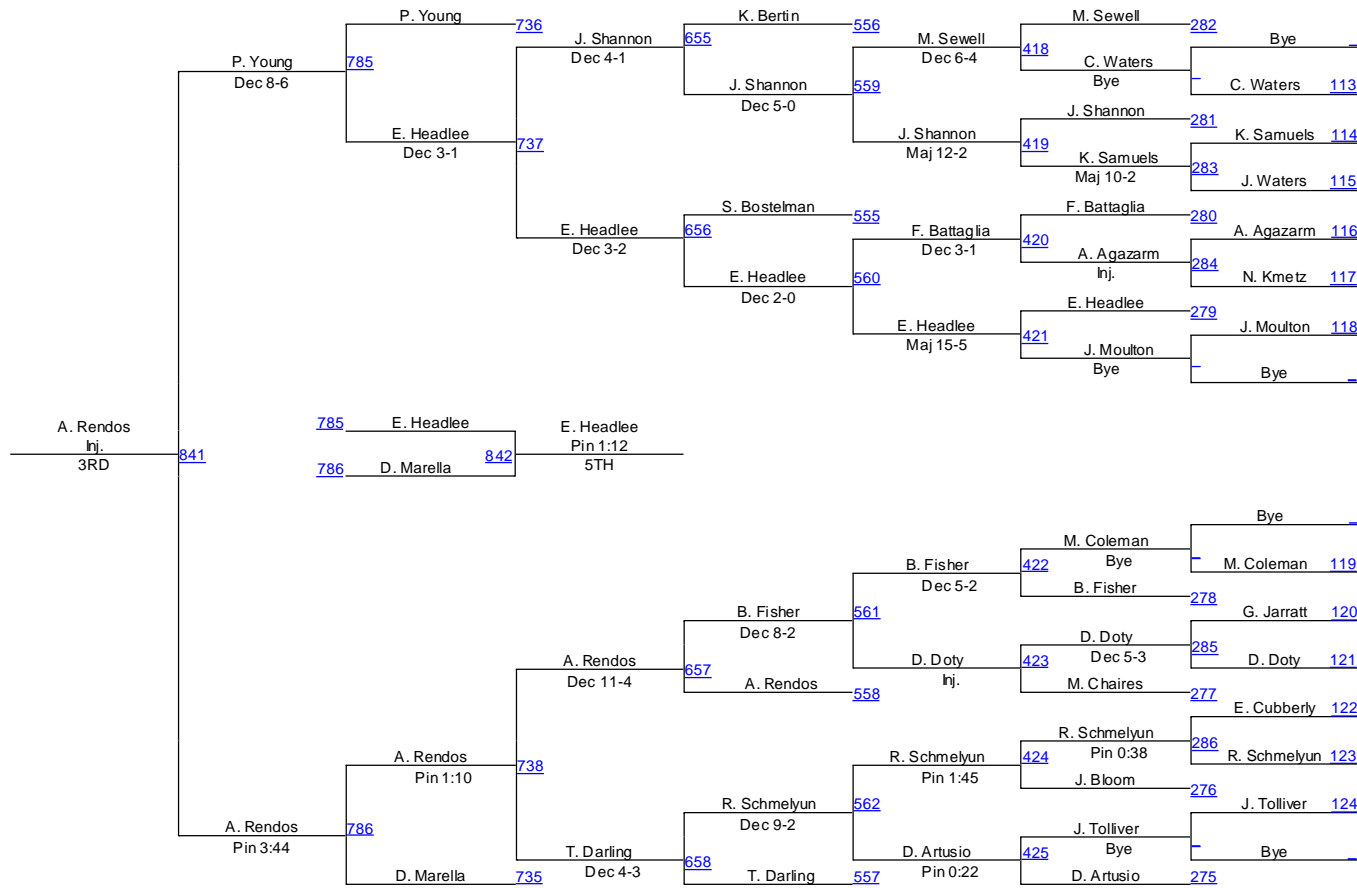

FRESH/SOPH 285

FRESH/SOPH 285

Michigan State Open

OPEN 125

Michigan State Open

OPEN 133

OPEN 133

Michigan State Open

OPEN 141

Michigan State Open

OPEN 149

Michigan State Open

OPEN 157

OPEN 157

Michigan State Open

OPEN 165

OPEN 165

OPEN 174

Michigan State Open

OPEN 184

Michigan State Open

OPEN 197

OPEN 197

Michigan State Open

OPEN 285

OPEN 285