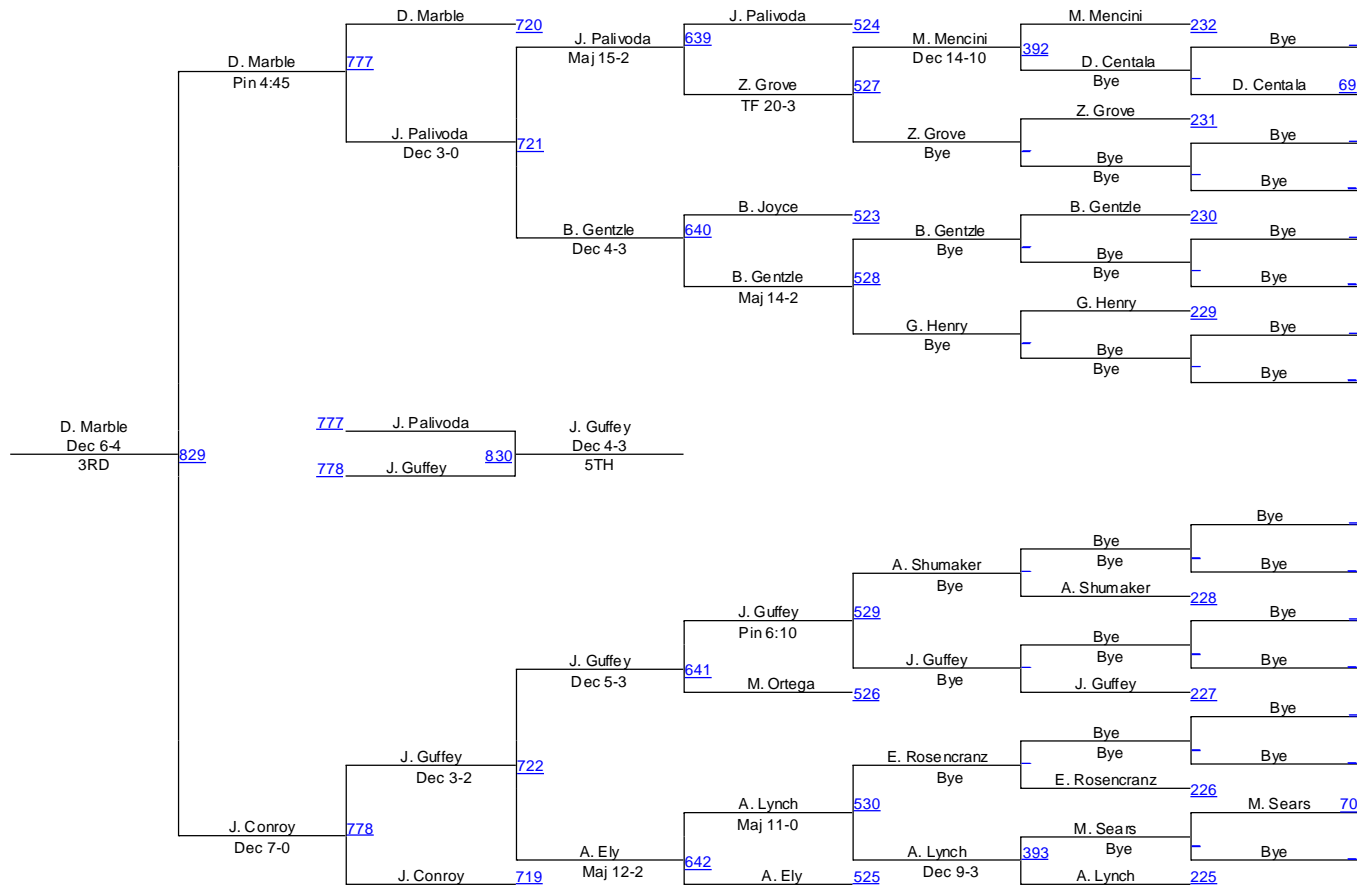

FRESH/SOPH 285

FRESH/SOPH 285

Michigan State Open

OPEN 125

Michigan State Open

OPEN 133

OPEN 133

Michigan State Open

OPEN 141

Michigan State Open

OPEN 149

Michigan State Open

OPEN 157

OPEN 157

Michigan State Open

OPEN 165

OPEN 165

OPEN 174

Michigan State Open

OPEN 184

Michigan State Open

OPEN 197

OPEN 197

Michigan State Open

OPEN 285

OPEN 285