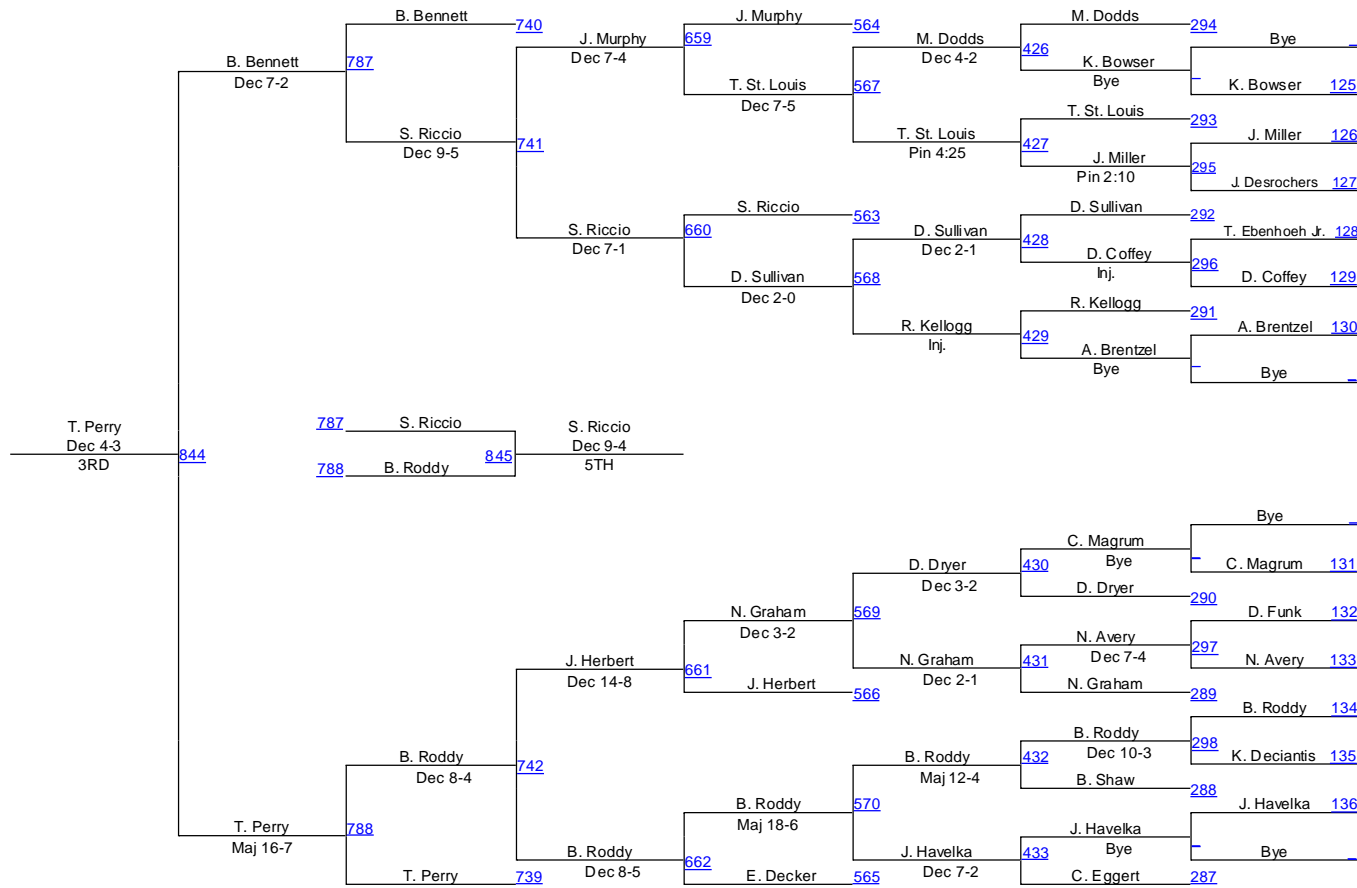

FRESH/SOPH 285

FRESH/SOPH 285

Michigan State Open

OPEN 125

Michigan State Open

OPEN 133

OPEN 133

Michigan State Open

OPEN 141

Michigan State Open

OPEN 149

Michigan State Open

OPEN 157

OPEN 157

Michigan State Open

OPEN 165

OPEN 165

OPEN 174

Michigan State Open

OPEN 184

Michigan State Open

OPEN 197

OPEN 197

Michigan State Open

OPEN 285

OPEN 285