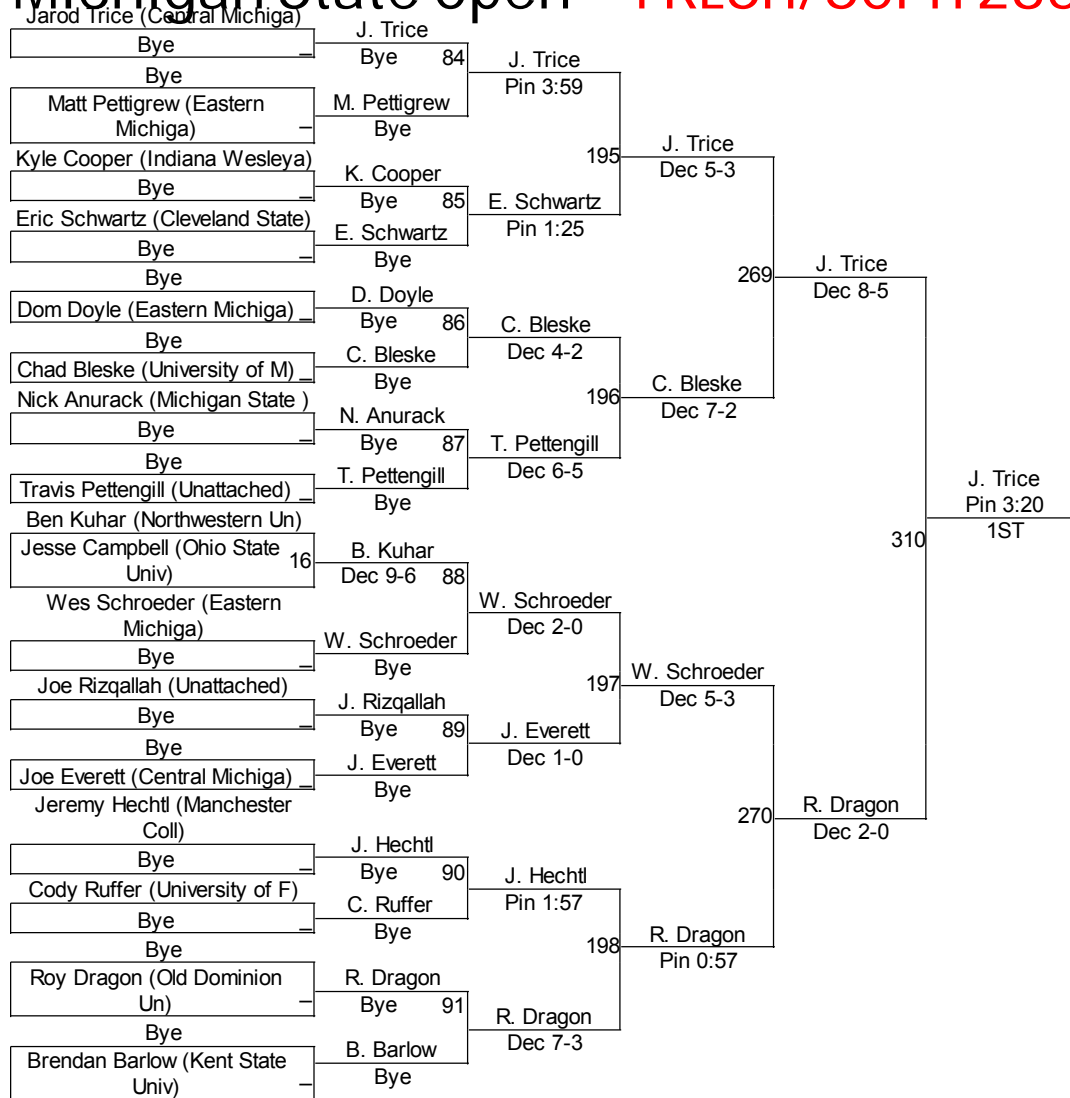

Michigan State Open FRESH/SOPH 165

Michigan State Open

FRESH/SOPH 174

FRESH/SOPH 174

Michigan State Open **FRESH/SOPH 184**

Michigan State Open

FRESH/SOPH 197

FRESH/SOPH 197

Michigan State Open

FRESH/SOPH 285

FRESH/SOPH 285