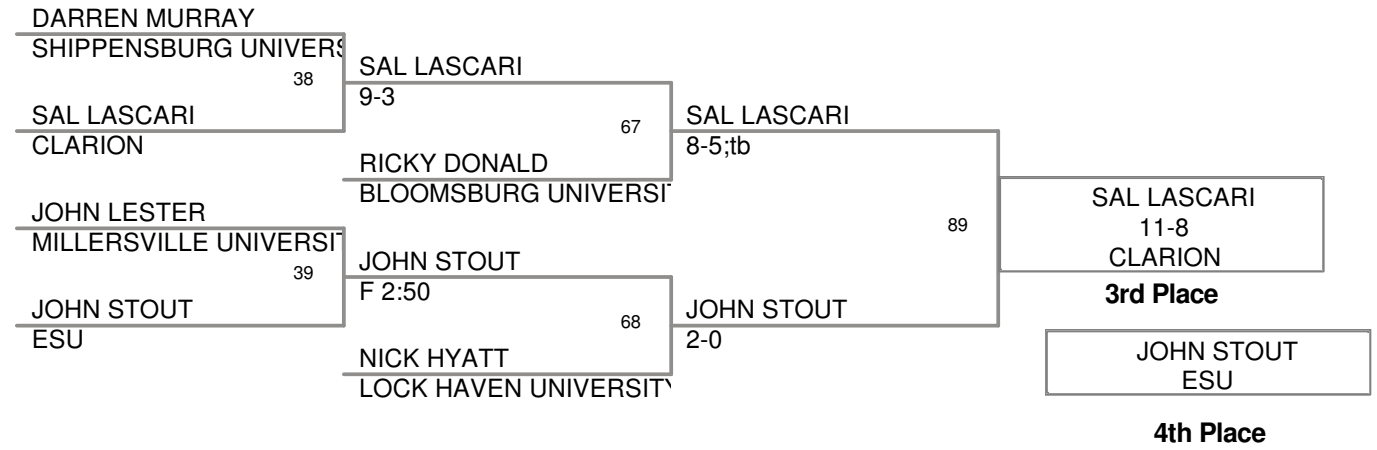

<u>Plc</u>	<u>Points</u>	<u>Team</u>
1	147.5	EDINBORO
2	119.0	BLOOMSBURG UNIVERSITY
3	111.5	LOCK HAVEN UNIVERSITY
4	79.0	CLARION
5	57.0	ESU
6	44.5	MILLERSVILLE UNIVERSITY
7	43.5	KUTZTOWN UNIVERSITY
8	23.0	SHIPPENSBURG UNIVERSITY

PSACs

125 Lbs

PSACs

133 Lbs

PSACs

141 Lbs

PSACs

149 Lbs