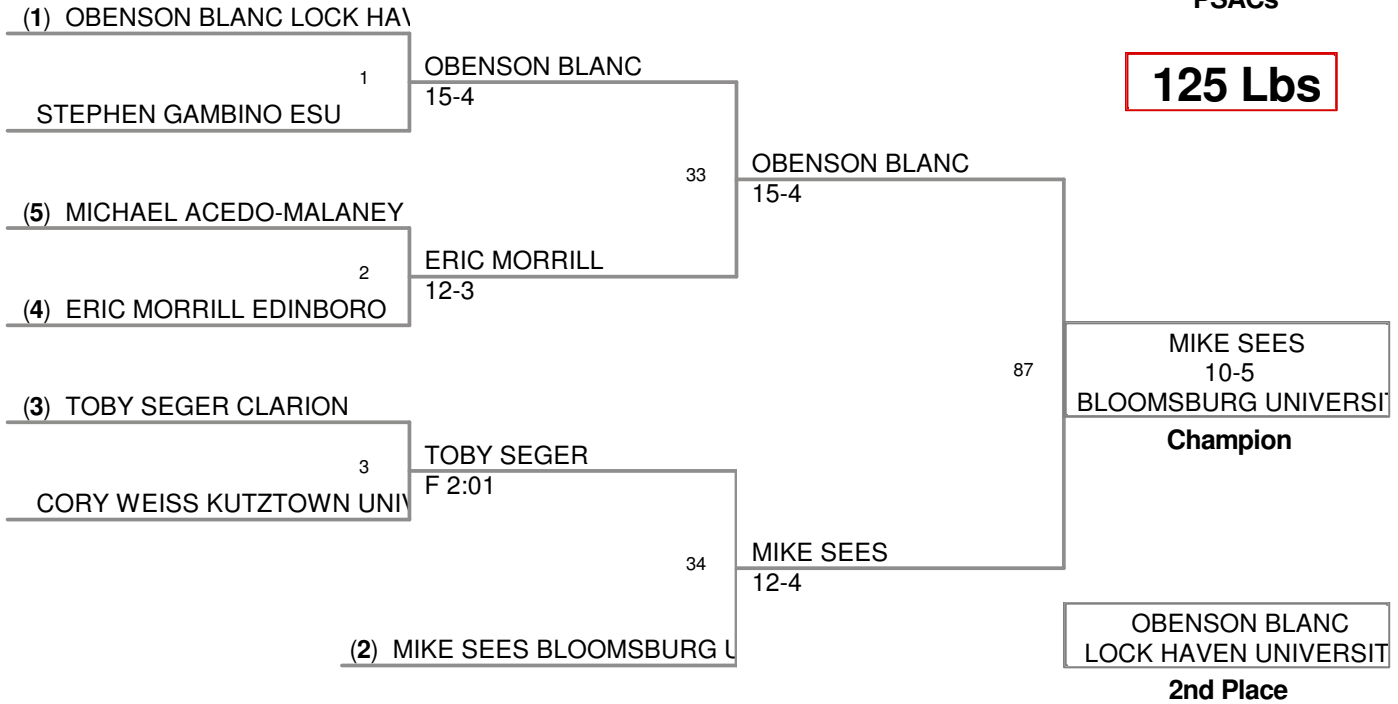

<u>Plc</u>	<u>Points</u>	<u>Team</u>
1	147.5	EDINBORO
2	119.0	BLOOMSBURG UNIVERSITY
3	111.5	LOCK HAVEN UNIVERSITY
4	79.0	CLARION
5	57.0	ESU
6	44.5	MILLERSVILLE UNIVERSITY
7	43.5	KUTZTOWN UNIVERSITY
8	23.0	SHIPPENSBURG UNIVERSITY

PSACs

125 Lbs

PSACs

133 Lbs

PSACs

141 Lbs

PSACs

149 Lbs