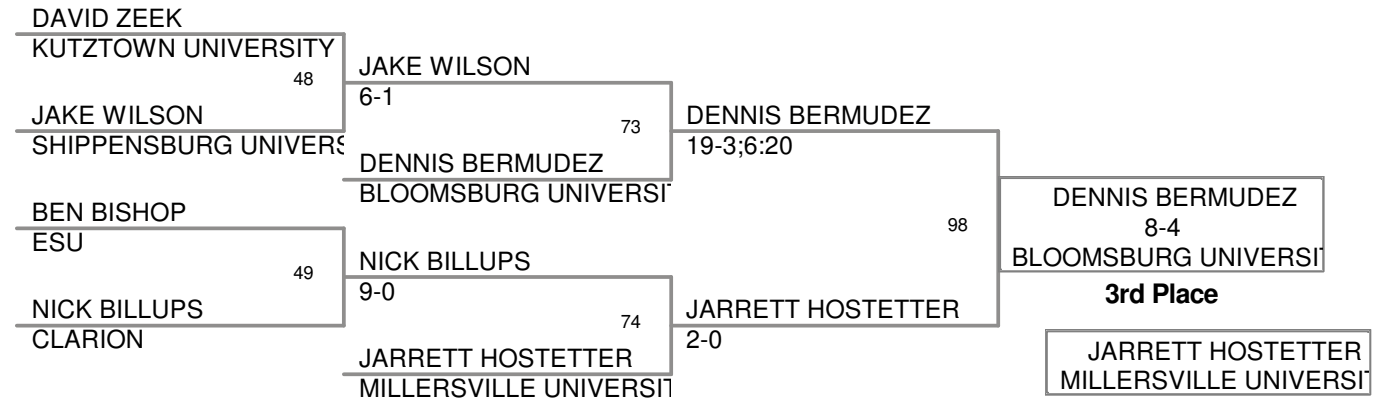

PSACs

157 Lbs