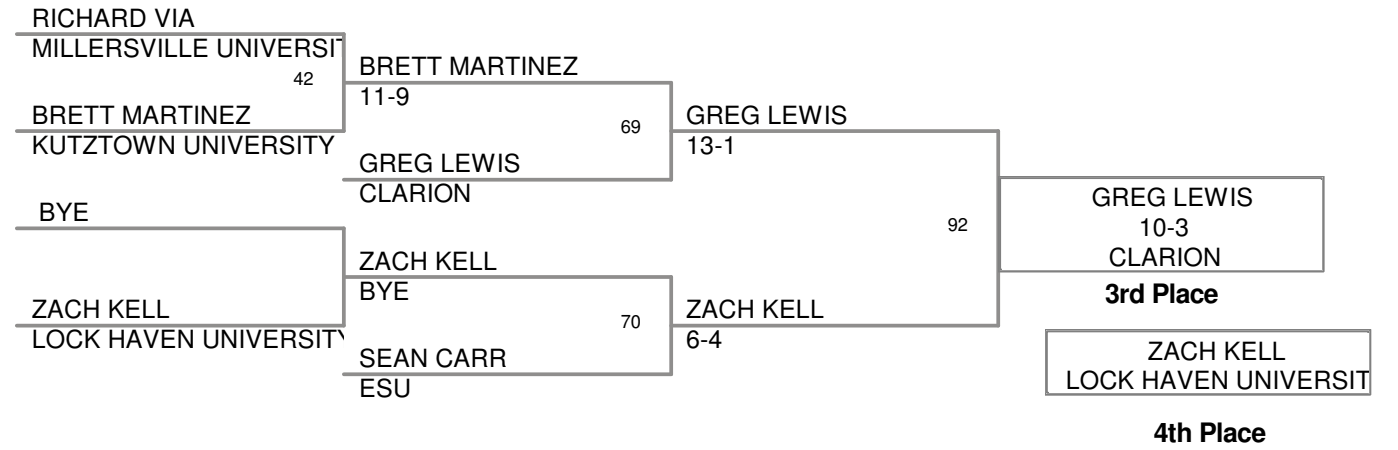

<u>Plc</u>	<u>Points</u>	<u>Team</u>
1	147.5	EDINBORO
2	119.0	BLOOMSBURG UNIVERSITY
3	111.5	LOCK HAVEN UNIVERSITY
4	79.0	CLARION
5	57.0	ESU
6	44.5	MILLERSVILLE UNIVERSITY
7	43.5	KUTZTOWN UNIVERSITY
8	23.0	SHIPPENSBURG UNIVERSITY

PSACs

125 Lbs

PSACs

133 Lbs

PSACs

141 Lbs

PSACs

149 Lbs