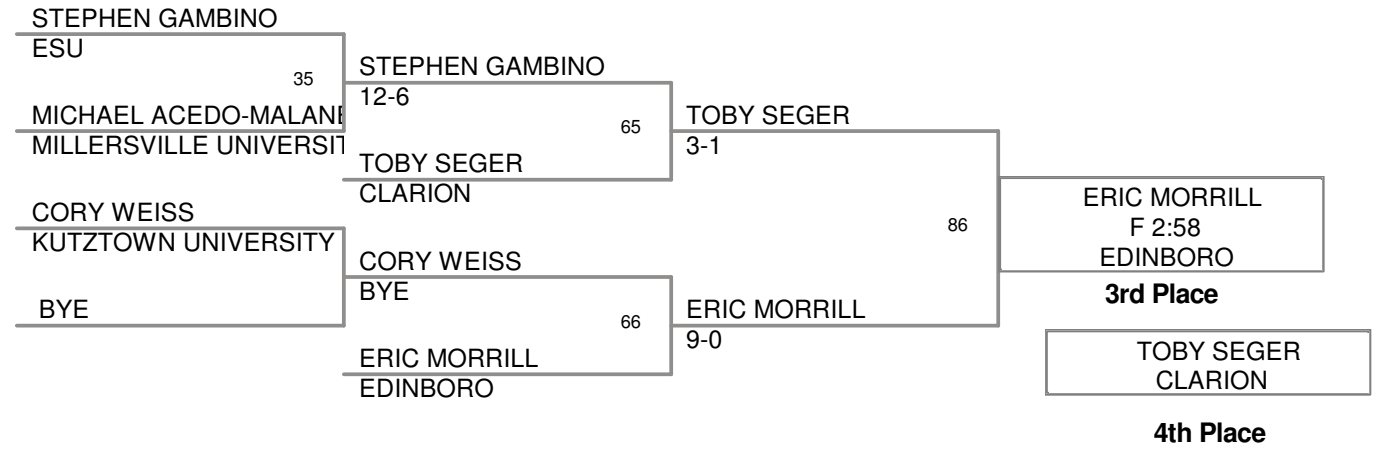

<u>Plc</u>	<u>Points</u>	<u>Team</u>
1	147.5	EDINBORO
2	119.0	BLOOMSBURG UNIVERSITY
3	111.5	LOCK HAVEN UNIVERSITY
4	79.0	CLARION
5	57.0	ESU
6	44.5	MILLERSVILLE UNIVERSITY
7	43.5	KUTZTOWN UNIVERSITY
8	23.0	SHIPPENSBURG UNIVERSITY

PSACs

125 Lbs