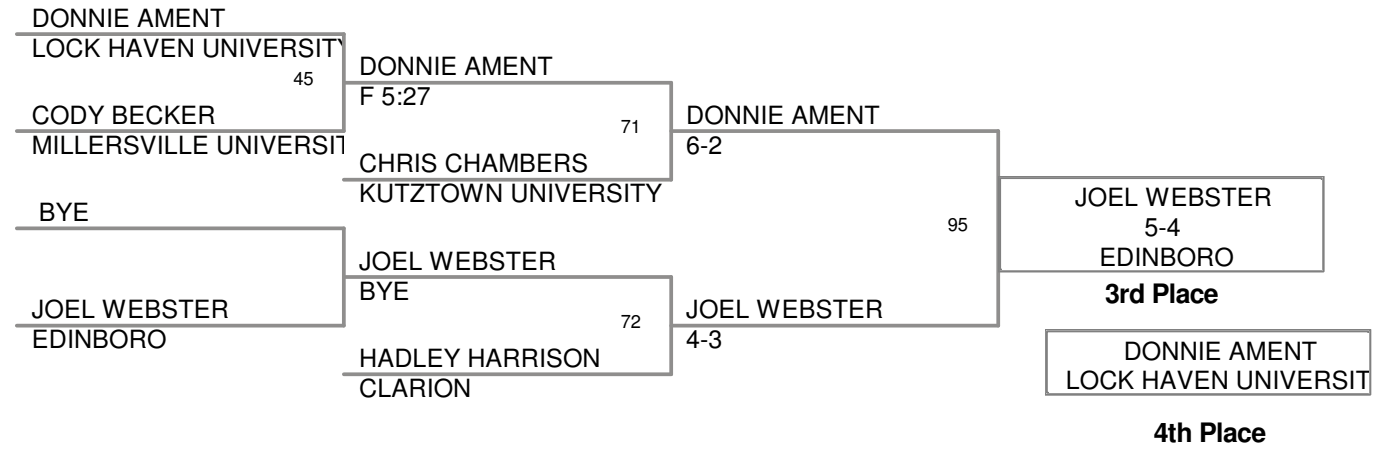

<u>Plc</u>	<u>Points</u>	<u>Team</u>
1	147.5	EDINBORO
2	119.0	BLOOMSBURG UNIVERSITY
3	111.5	LOCK HAVEN UNIVERSITY
4	79.0	CLARION
5	57.0	ESU
6	44.5	MILLERSVILLE UNIVERSITY
7	43.5	KUTZTOWN UNIVERSITY
8	23.0	SHIPPENSBURG UNIVERSITY

PSACs

125 Lbs

PSACs

133 Lbs

PSACs

141 Lbs

PSACs

149 Lbs