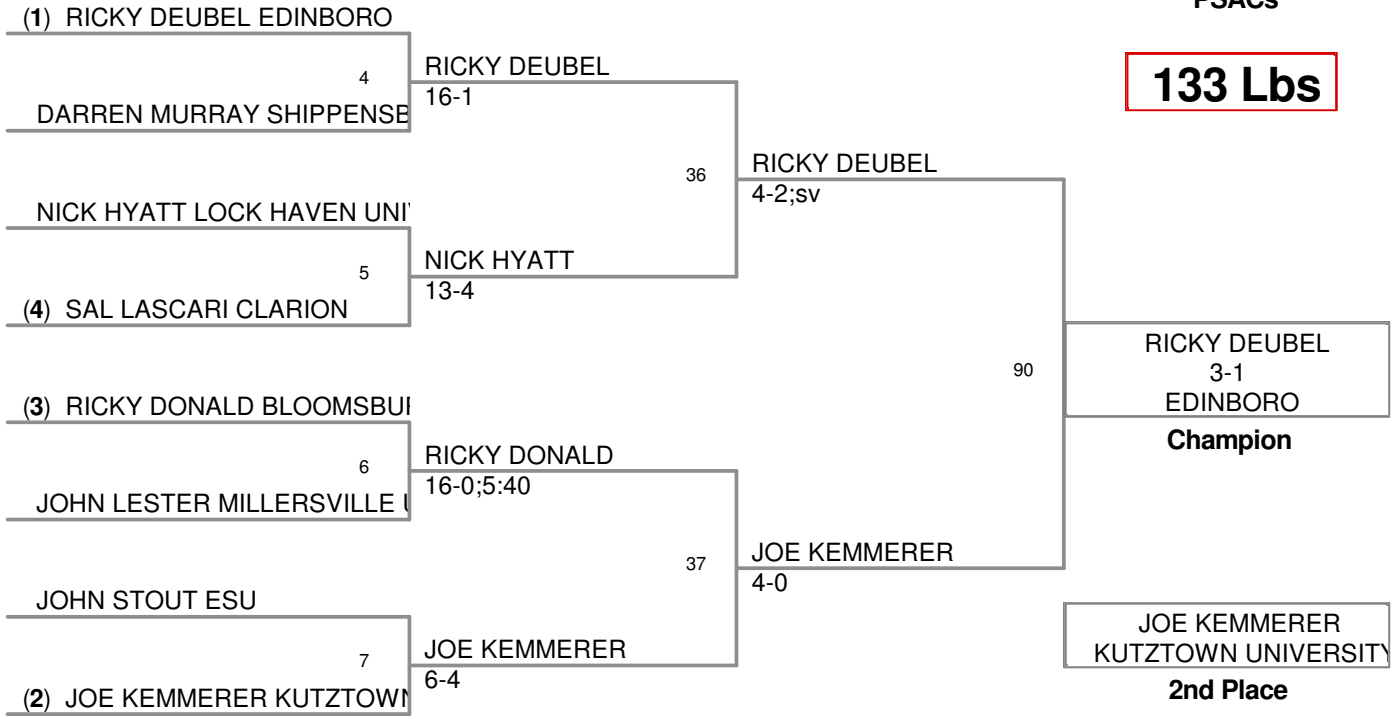

<u>Plc</u>	<u>Points</u>	<u>Team</u>
1	147.5	EDINBORO
2	119.0	BLOOMSBURG UNIVERSITY
3	111.5	LOCK HAVEN UNIVERSITY
4	79.0	CLARION
5	57.0	ESU
6	44.5	MILLERSVILLE UNIVERSITY
7	43.5	KUTZTOWN UNIVERSITY
8	23.0	SHIPPENSBURG UNIVERSITY

PSACs

125 Lbs

PSACs

133 Lbs

PSACs

141 Lbs

PSACs

149 Lbs