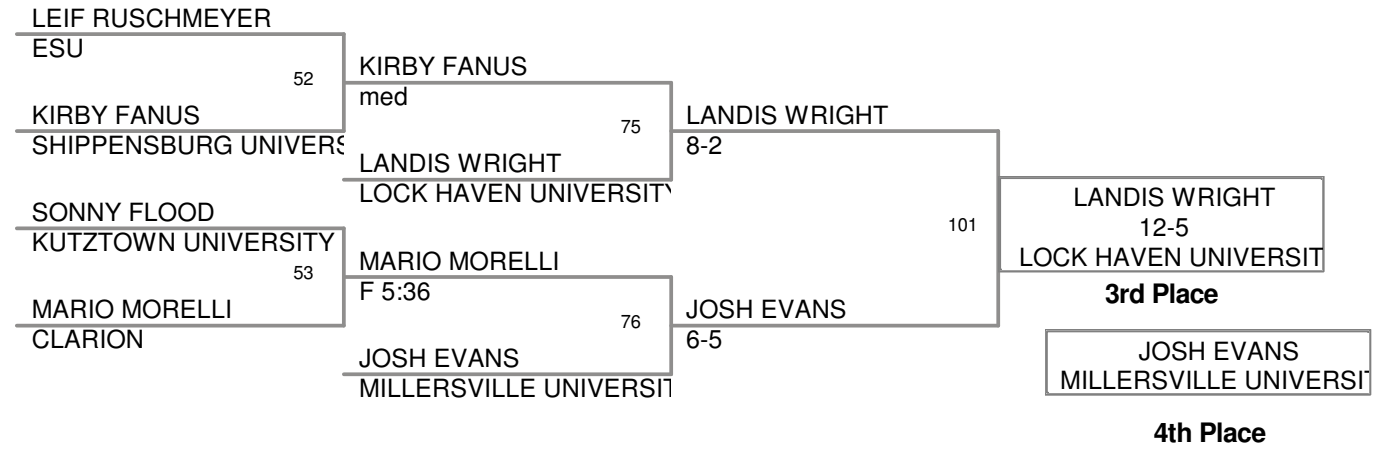

PSACs

165 Lbs