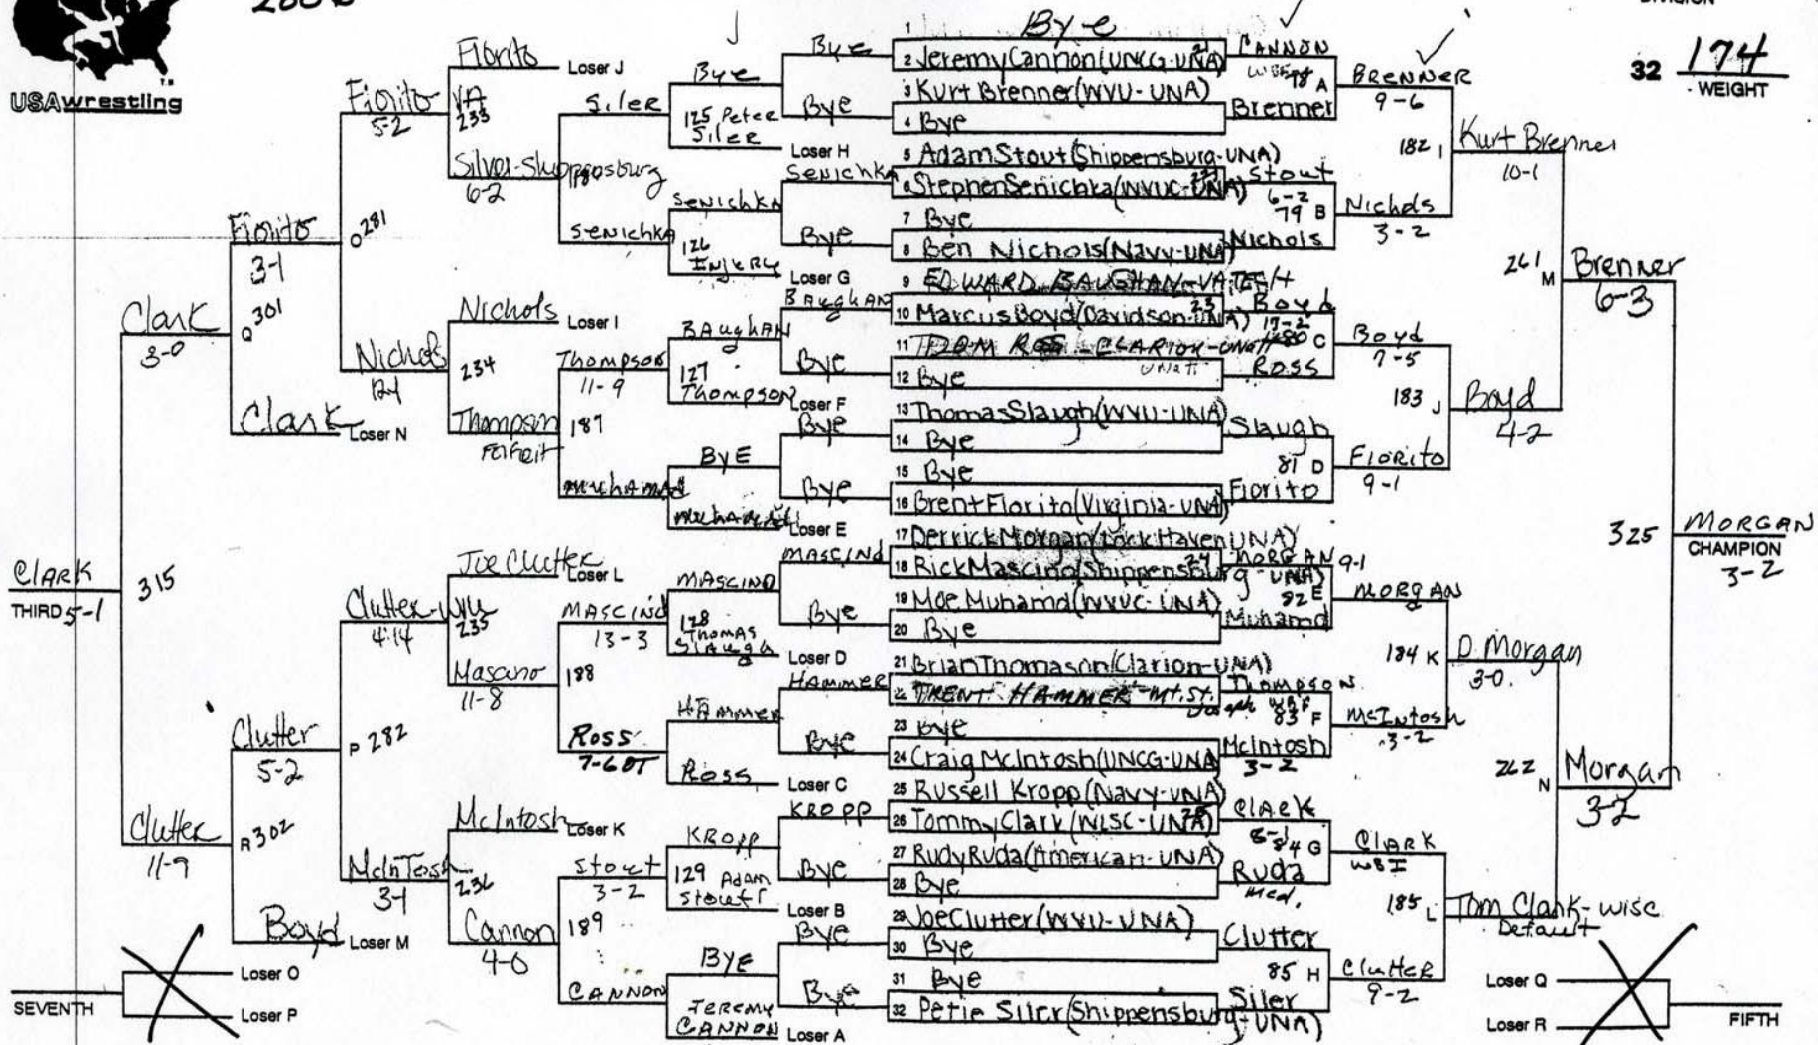

NOVEMBER 2006

NOV 4 DATE

WEST VIRGINIA UNIVERSITY OPEN

DIVISION

32 174
WEIGHT

NOVEMBER 2006 DATE

WEST VIRGINIA UNIVERSITY OPEN

DIVISION

32 HWT
WEIGHT