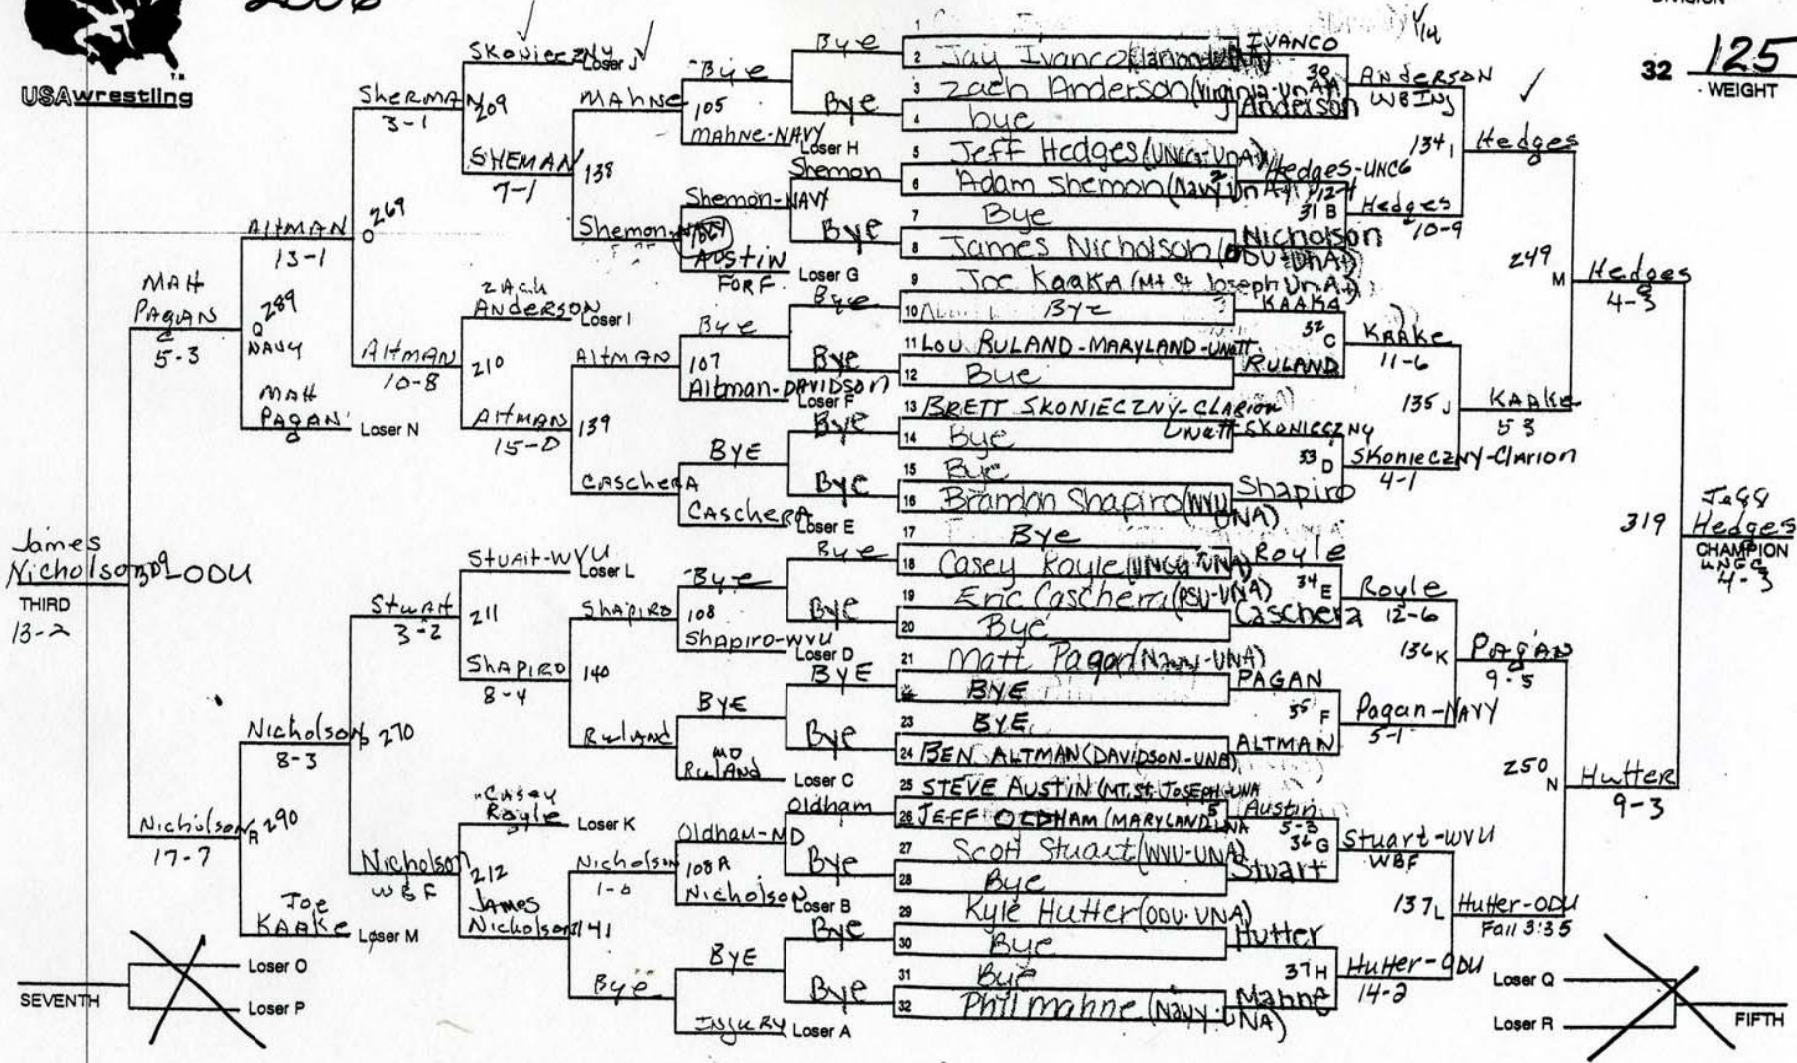

NOVEMBER 14-17 2006 DATE

WEST VIRGINIA UNIVERSITY OPEN

DIVISION

32 **125**
WEIGHT

NOVEMBER ~~NOV 7, 06~~ WEST VIRGINIA UNIVERSITY OPEN

DATE
2006

DIVISION

32 133
WEIGHT

NOVEMBER 19 2006 DATE

WEST VIRGINIA UNIVERSITY OPEN

DIVISION

32 **141**
- WEIGHT

NOVEMBER 14-17, 2006
DATE

WEST VIRGINIA UNIVERSITY OPEN

DIVISION

32 **149**
WEIGHT

NOVEMBER 2006 NOV 4 DATE

WEST VIRGINIA UNIVERSITY OPEN

DIVISION 32 157 WEIGHT