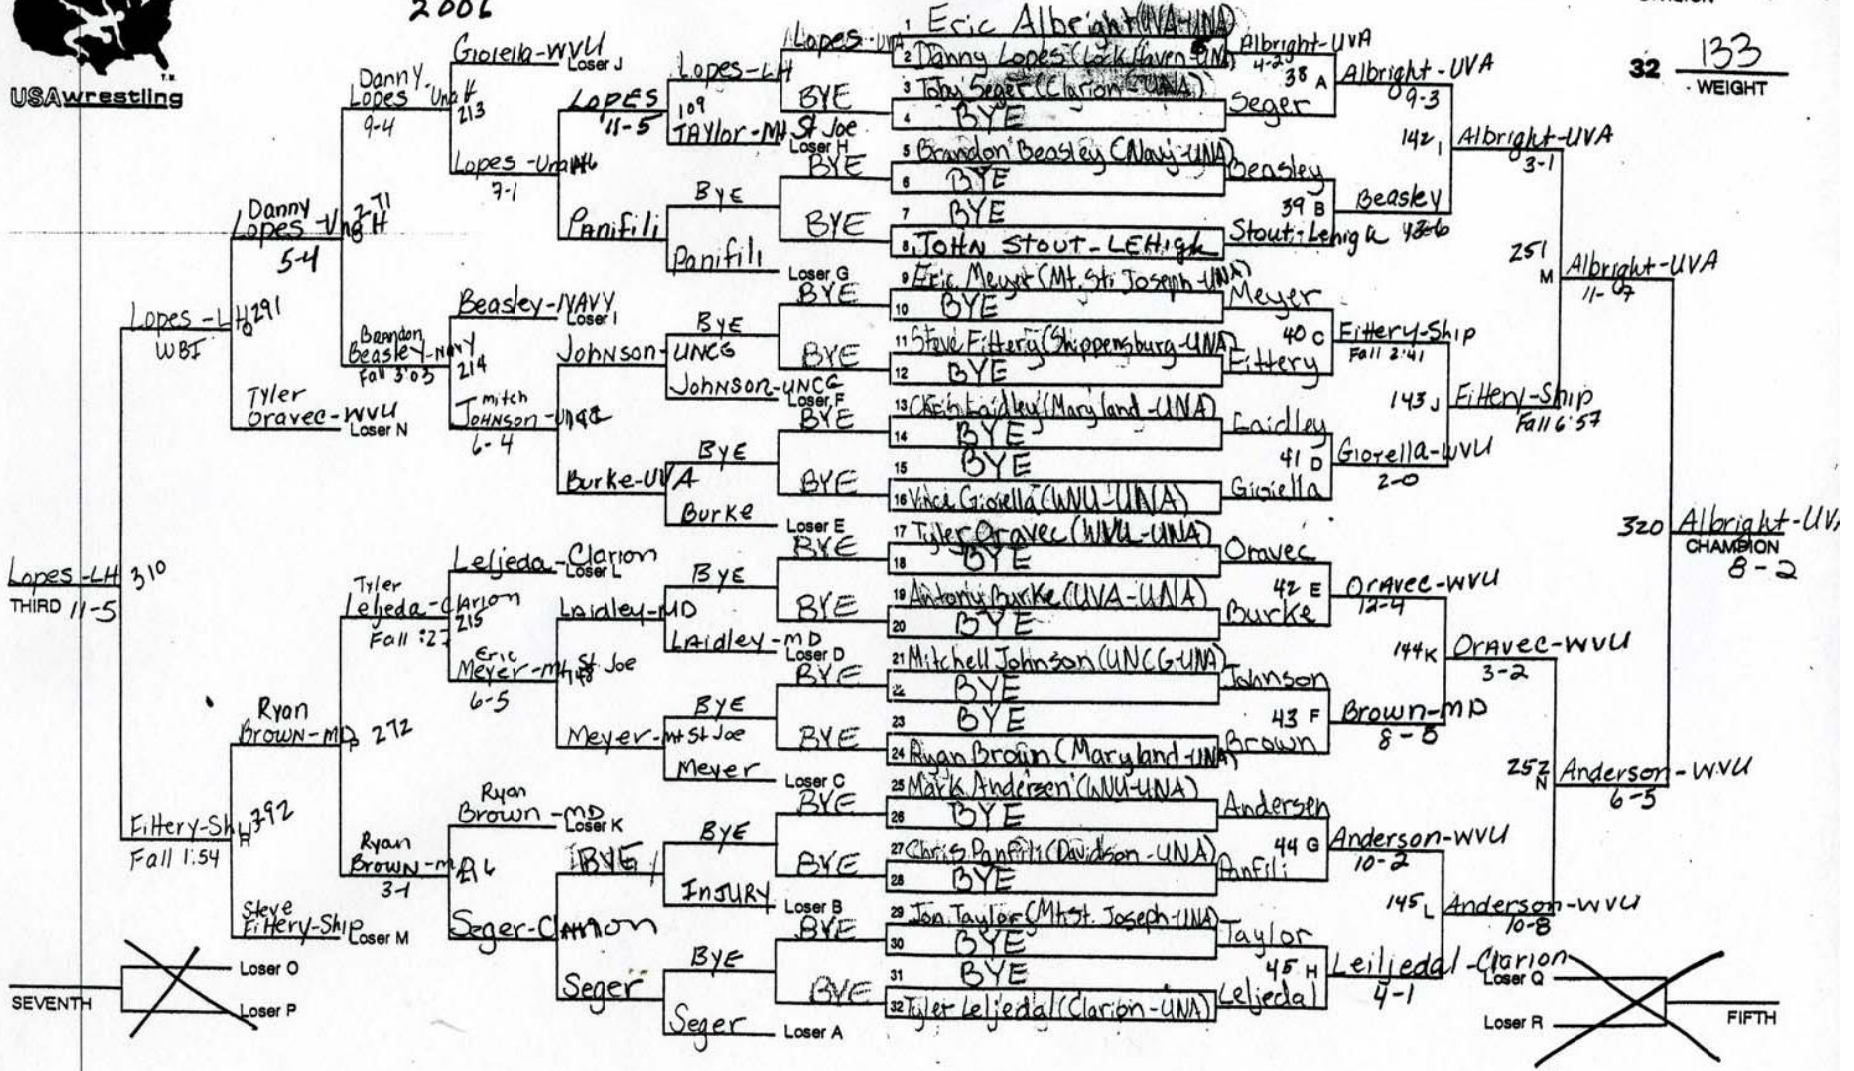

NOVEMBER 14-17 2006 DATE

WEST VIRGINIA UNIVERSITY OPEN

DIVISION

32 **125**
WEIGHT

NOVEMBER ~~NOV 7, 06~~ WEST VIRGINIA UNIVERSITY OPEN

DATE
2006

DIVISION

32 133
WEIGHT

NOVEMBER 19 2006 DATE

WEST VIRGINIA UNIVERSITY OPEN

DIVISION

32 **141**
- WEIGHT

NOVEMBER 14-17, 2006
DATE

WEST VIRGINIA UNIVERSITY OPEN

DIVISION

32 **149**
WEIGHT

NOVEMBER 2006 NOV 4 DATE

WEST VIRGINIA UNIVERSITY OPEN

DIVISION 32 157 WEIGHT