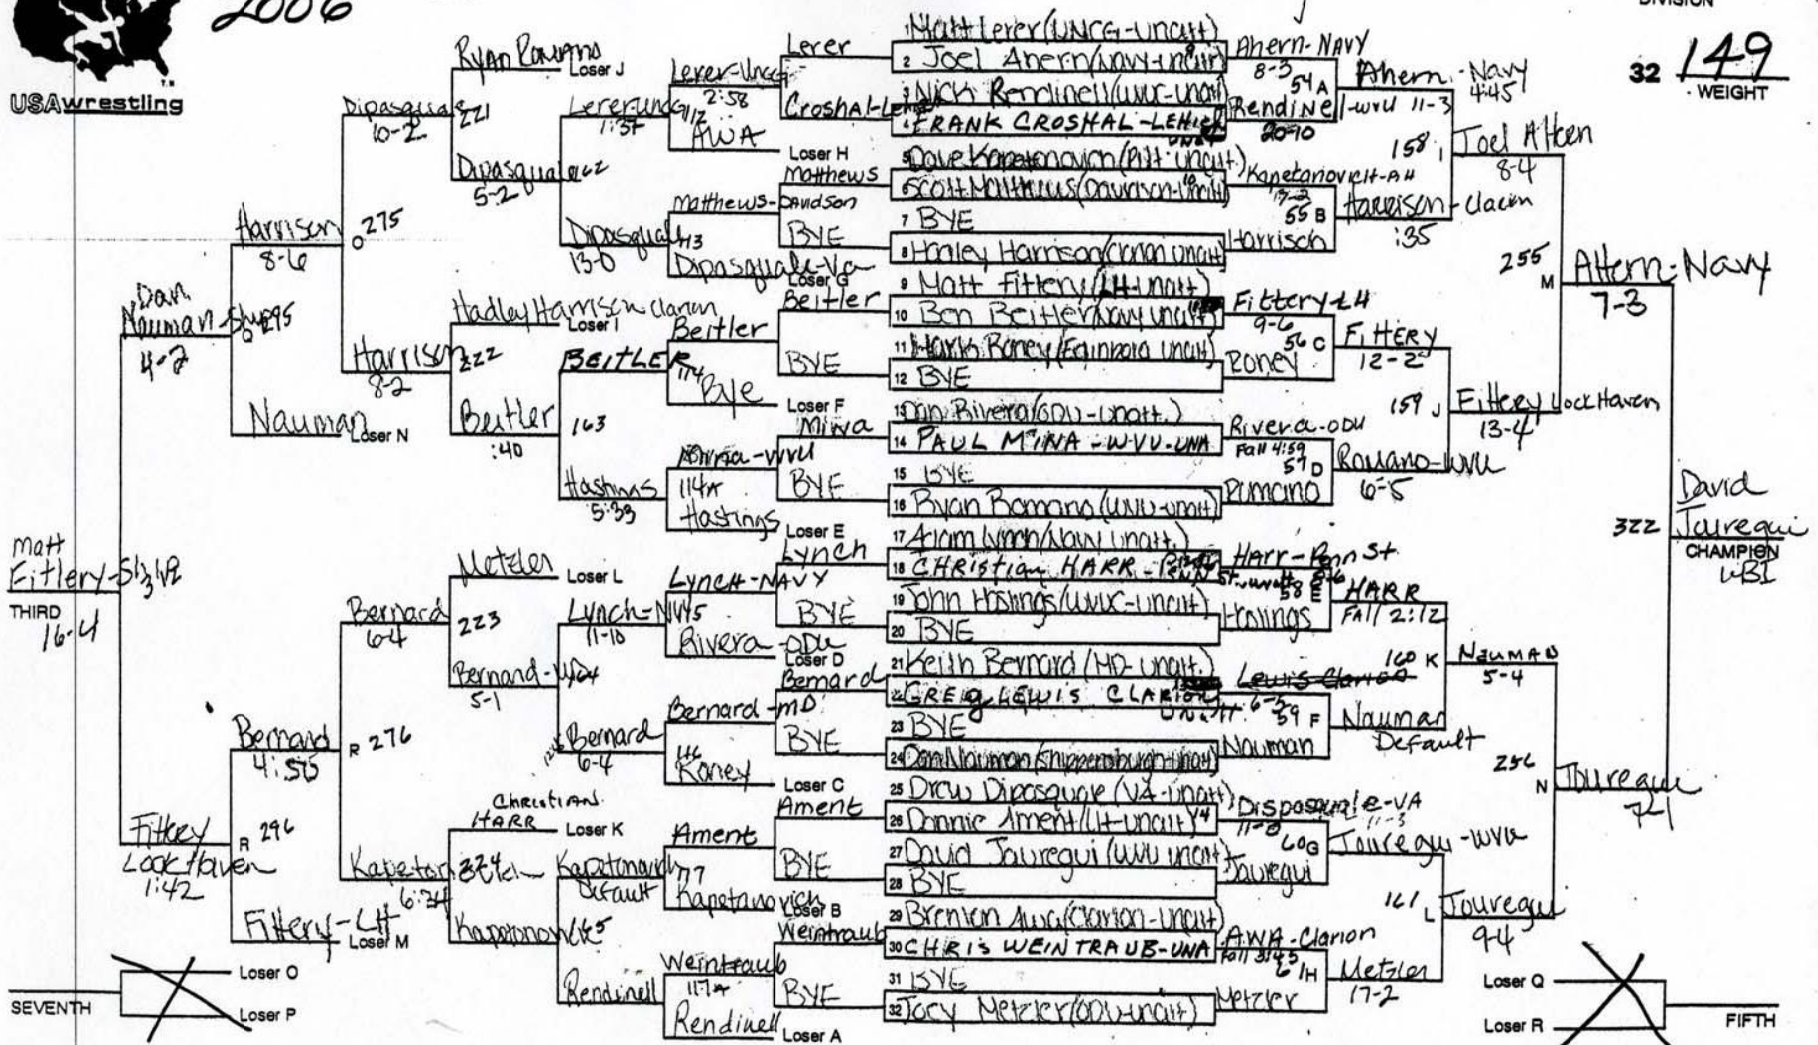

NOVEMBER 14-17 2006 DATE

WEST VIRGINIA UNIVERSITY OPEN

DIVISION

32 **125**
WEIGHT

NOVEMBER ~~NOV 7, 06~~ WEST VIRGINIA UNIVERSITY OPEN

DATE
2006

DIVISION

32 133
WEIGHT

NOVEMBER 19 2006 DATE

WEST VIRGINIA UNIVERSITY OPEN

DIVISION

32 **141**
- WEIGHT

NOVEMBER 14-17, 2006
DATE

WEST VIRGINIA UNIVERSITY OPEN

DIVISION

32 **149**
WEIGHT

NOVEMBER 2006 NOV 4 DATE

WEST VIRGINIA UNIVERSITY OPEN

DIVISION 32 157 WEIGHT