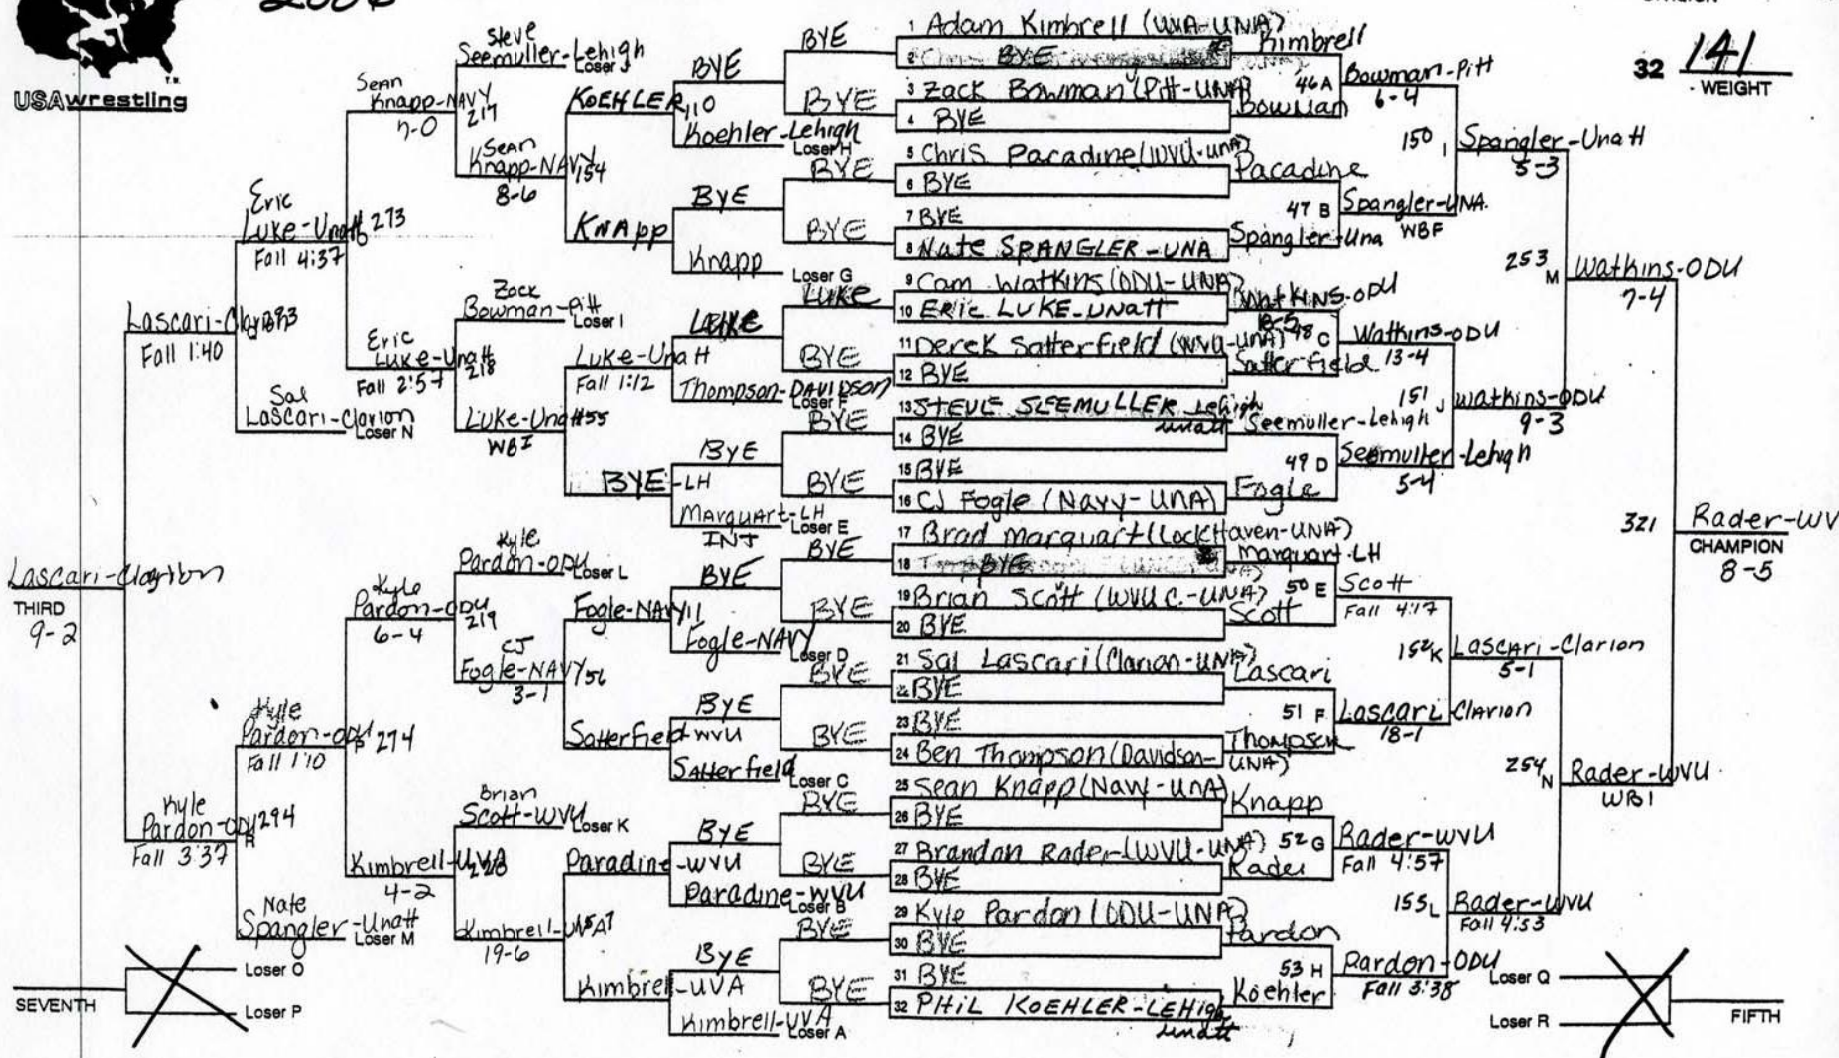

NOVEMBER 14-17 2006 DATE

WEST VIRGINIA UNIVERSITY OPEN

DIVISION

32 **125**
WEIGHT

NOVEMBER ~~NOV 7, 06~~ WEST VIRGINIA UNIVERSITY OPEN

DATE
2006

DIVISION

32 133
WEIGHT

NOVEMBER 19 2006 DATE

WEST VIRGINIA UNIVERSITY OPEN

DIVISION

32 **141**
- WEIGHT

NOVEMBER 14-17, 2006
DATE

WEST VIRGINIA UNIVERSITY OPEN

DIVISION

32 **149**
WEIGHT

NOVEMBER 2006 NOV 4 DATE

WEST VIRGINIA UNIVERSITY OPEN

DIVISION 32 157 WEIGHT